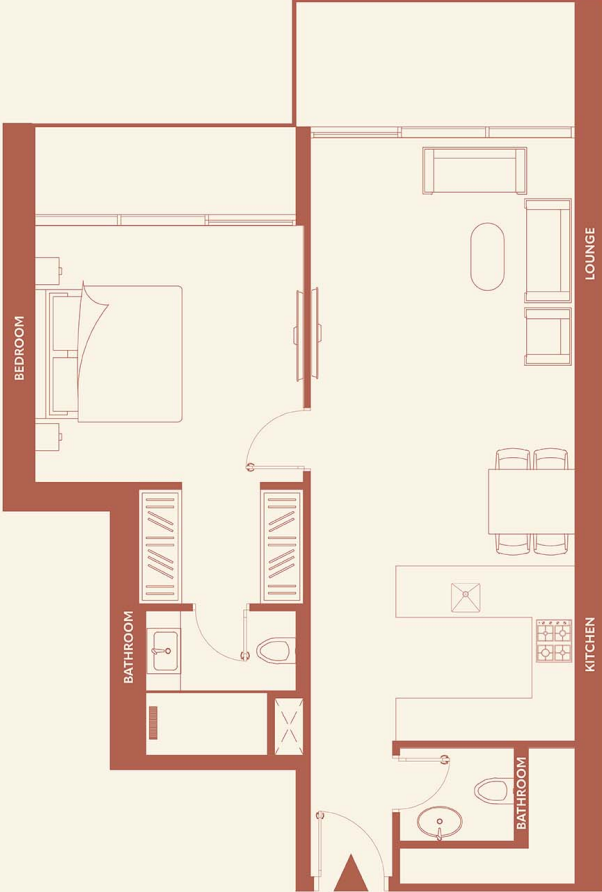

11 Park Hills - Apartment

Studio Apartment

TYPE A

UNIT SIZE: FROM 500 TO 512 SQFT

Studio Apartment

TYPE B

UNIT SIZE: FROM 474 TO 498 SQFT

One Bedroom Apartment

TYPE C

UNIT SIZE: 824 SQFT

One Bedroom Apartment

TYPE D

UNIT SIZE: 831 SQFT

CONTACT US

Call Us [+971 4 248 3400](tel:+97142483400)

WhatsApp [+971 55 162 3236](https://wa.me/971551623236)