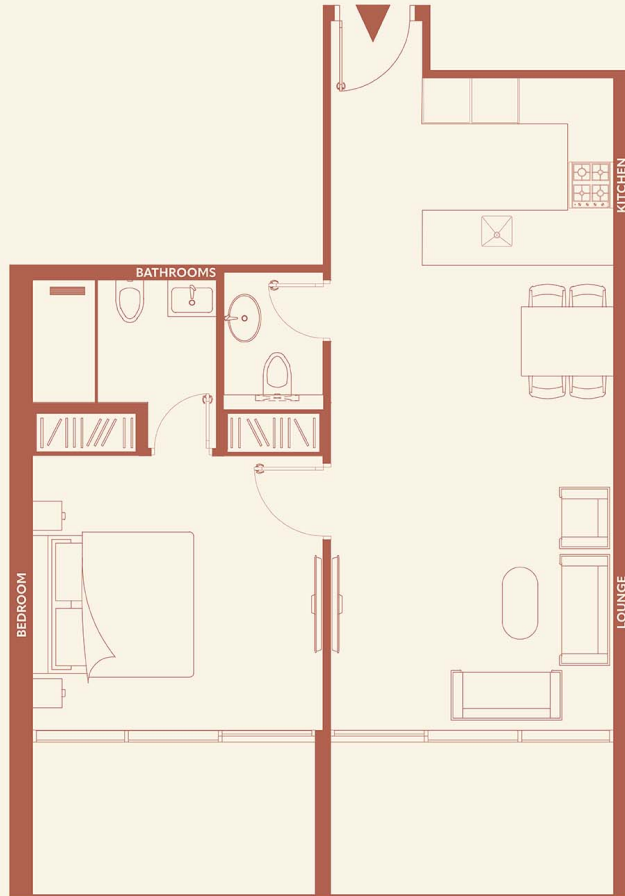

11 Park Hills - Apartment

Studio Apartment

TYPE A

UNIT SIZE: FROM 500 TO 512 SQFT

Studio Apartment

TYPE B

UNIT SIZE: FROM 474 TO 498 SQFT

One Bedroom Apartment

TYPE C

UNIT SIZE: 824 SQFT

One Bedroom Apartment

TYPE D

UNIT SIZE: 831 SQFT

CONTACT US

Call Us [+971 4 248 3400](tel:+97142483400)

WhatsApp [+971 55 162 3236](https://wa.me/971551623236)