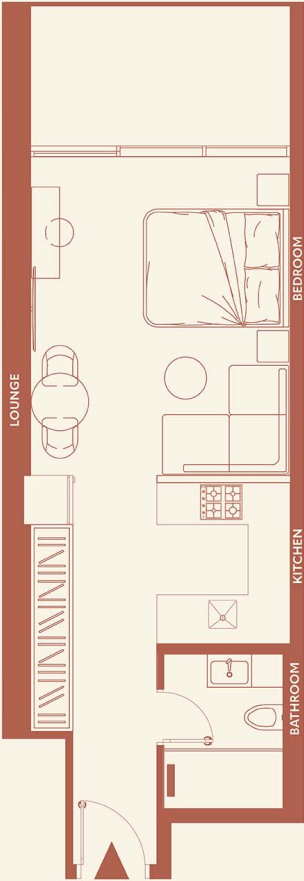

11 Park Hills - Apartment

Studio Apartment

TYPE A

UNIT SIZE: FROM 500 TO 512 SQFT

Studio Apartment

TYPE B

UNIT SIZE: FROM 474 TO 498 SQFT

One Bedroom Apartment

TYPE C

UNIT SIZE: 824 SQFT

One Bedroom Apartment

TYPE D

UNIT SIZE: 831 SQFT

CONTACT US

Call Us [+971 4 248 3400](tel:+97142483400)

WhatsApp [+971 55 162 3236](https://wa.me/971551623236)