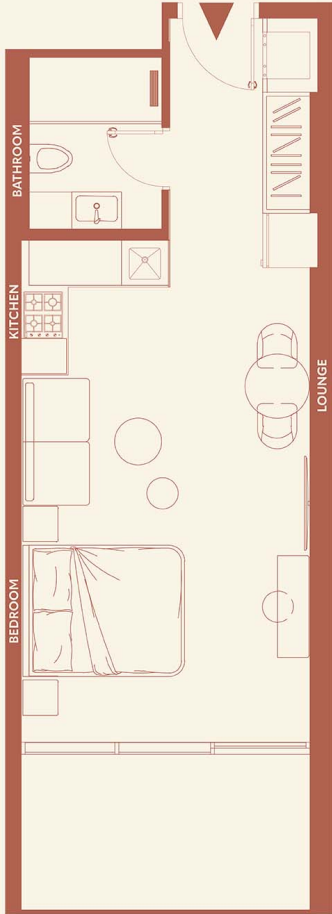

11 Park Hills - Apartment

Studio Apartment

TYPE A

UNIT SIZE: FROM 500 TO 512 SQFT

Studio Apartment

TYPE B

UNIT SIZE: FROM 474 TO 498 SQFT

One Bedroom Apartment

TYPE C

UNIT SIZE: 824 SQFT

One Bedroom Apartment

TYPE D

UNIT SIZE: 831 SQFT

CONTACT US

Call Us [+971 4 248 3400](tel:+97142483400)

WhatsApp [+971 55 162 3236](https://wa.me/971551623236)