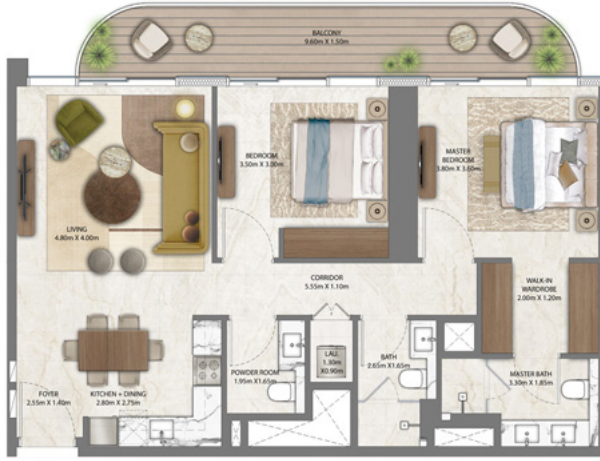

**ADDRESS
RESIDENCES
ZABEEL**

DIFC Views

**TOWER 3
2 BEDROOM**

LEVELS 31 - 51 UNIT 09

SUITE AREA	1,003.63 SQ.FT.	93.24 SQ.M.
BALCONY AREA	164.47 SQ.FT.	15.28 SQ.M.
TOTAL AREA	1,168.10 SQ.FT.	108.52 SQ.M.

KEY PLAN