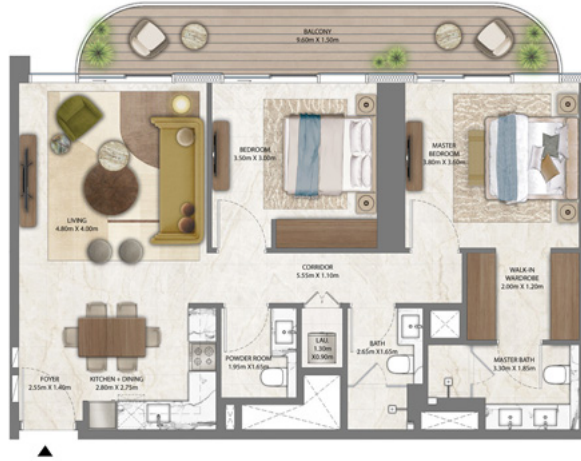

**ADDRESS
RESIDENCES
ZABEL**

DIFC Views

**TOWER 3
2 BEDROOM**

PODIUM LEVEL 2 UNIT 05

SUITE AREA	999.00 SQ.FT.	92.81 SQ.M.
BALCONY AREA	165.87 SQ.FT.	15.41 SQ.M.
TOTAL AREA	1164.87 SQ.FT.	108.22 SQ.M.

KEY PLAN