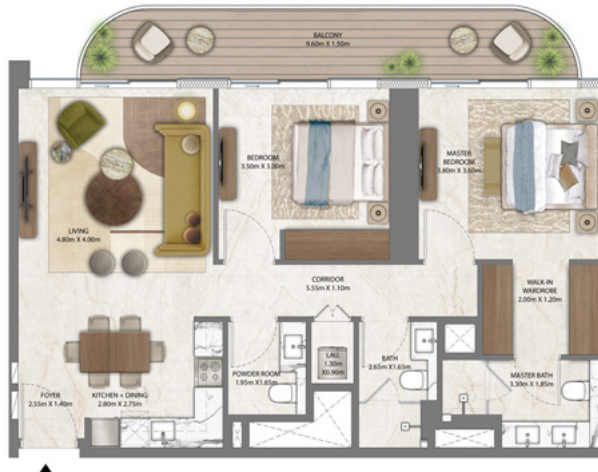

KEY PLAN

KEY SECTION

EMAAR

**ADDRESS
RESIDENCES
ZABEEL**

DIFC Views

**TOWER 3
2 BEDROOM**

PODIUM LEVEL 3 UNIT 06

SUITE AREA	1001.90 SQ.FT.	93.08 SQ.M.
BALCONY AREA	165.87 SQ.FT.	15.41 SQ.M.
TOTAL AREA	1167.77 SQ.FT.	108.49 SQ.M.