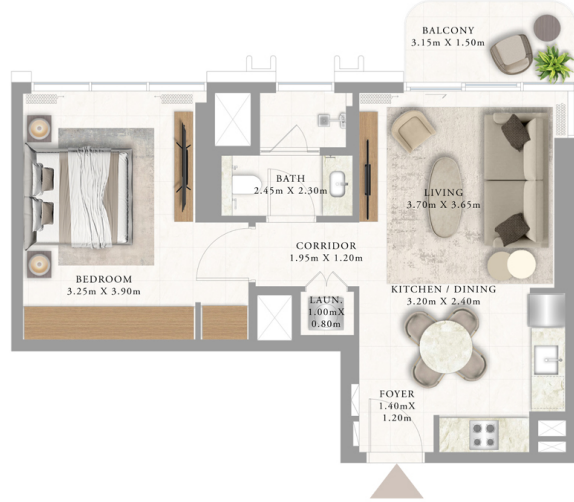

LEVEL 20

UNIT 01

SUITE AREA	603.32 SQ.FT.	56.05 SQ.M.
BALCONY AREA	55.43 SQ.FT.	5.15 SQ.M.
TOTAL AREA	658.75 SQ.FT.	61.20 SQ.M.

KEY PLAN LEVEL
LEVEL 20

KEY SECTION

ADDRESS RESIDENCES AL MARJAN ISLAND

BUILDING 2

1 BEDROOM TYPE 2

LEVELS 3 TO 19

UNIT 01

SUITE AREA	603.32 SQ.FT.	56.05 SQ.M.
BALCONY AREA	55.43 SQ.FT.	5.15 SQ.M.
TOTAL AREA	658.75 SQ.FT.	61.20 SQ.M.

KEY PLAN LEVEL
LEVELS 3 TO 19

KEY SECTION

ADDRESS
RESIDENCES
AL MARJAN ISLAND

BUILDING 1

3 BEDROOM TYPE 2

LEVEL 2

UNIT 03

SUITE AREA	1432.03 SQ.FT.	133.04 SQ.M.
BALCONY AREA	226.90 SQ.FT.	21.08 SQ.M.
TOTAL AREA	1658.93 SQ.FT.	154.12 SQ.M.

KEY PLAN LEVEL
LEVEL 2

KEY SECTION

ADDRESS
RESIDENCES
AL MARJAN ISLAND