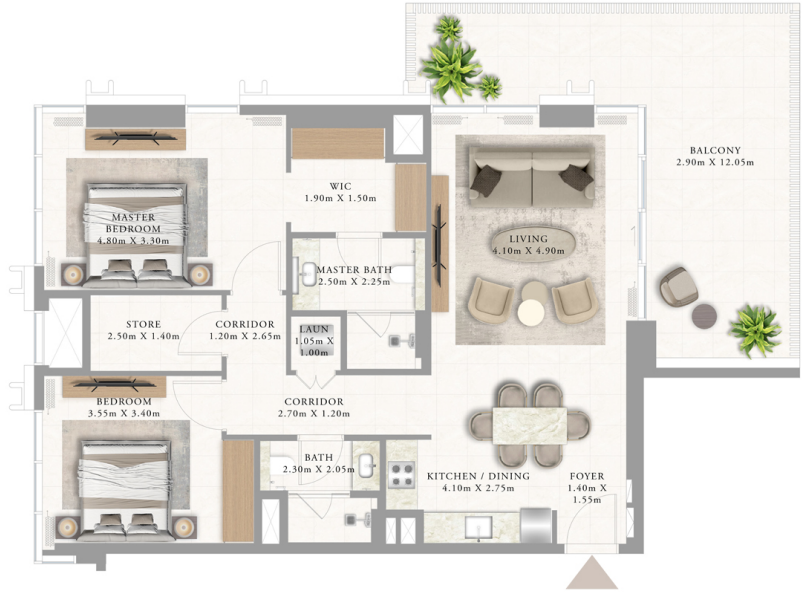

KEY PLAN LEVEL
LEVEL 1

KEY SECTION

ADDRESS
RESIDENCES
AL MARJAN ISLAND

BUILDING 1

2 BEDROOM TYPE 1

LEVEL 1

UNIT 04

SUITE AREA	1045.39 SQ.FT.	97.12 SQ.M.
BALCONY AREA	379.86 SQ.FT.	35.29 SQ.M.
TOTAL AREA	1425.25 SQ.FT.	132.41 SQ.M.

KEY PLAN LEVEL
LEVEL 1

KEY SECTION

ADDRESS RESIDENCES AL MARJAN ISLAND

BUILDING 2

2 BEDROOM TYPE 1

LEVEL 1

UNIT 04

SUITE AREA	1045.18 SQ.FT.	97.10 SQ.M.
BALCONY AREA	379.97 SQ.FT.	35.30 SQ.M.
TOTAL AREA	1425.15 SQ.FT.	132.40 SQ.M.

KEY PLAN LEVEL
LEVEL 1

KEY SECTION

ADDRESS
RESIDENCES
AL MARJAN ISLAND

BUILDING 2

3 BEDROOM TYPE 1

LEVEL 1

UNIT 06

SUITE AREA	1419.11 SQ.FT.	131.84 SQ.M.
BALCONY AREA	662.63 SQ.FT.	61.56 SQ.M.
TOTAL AREA	2081.74 SQ.FT.	193.40 SQ.M.

KEY PLAN LEVEL
LEVEL 1

KEY SECTION

ADDRESS
RESIDENCES
AL MARJAN ISLAND

BUILDING 1

1 BEDROOM TYPE 1A

LEVEL 1

UNIT 07

SUITE AREA	603.32 SQ.FT.	56.05 SQ.M.
BALCONY AREA	195.90 SQ.FT.	18.20 SQ.M.
TOTAL AREA	799.22 SQ.FT.	74.25 SQ.M.