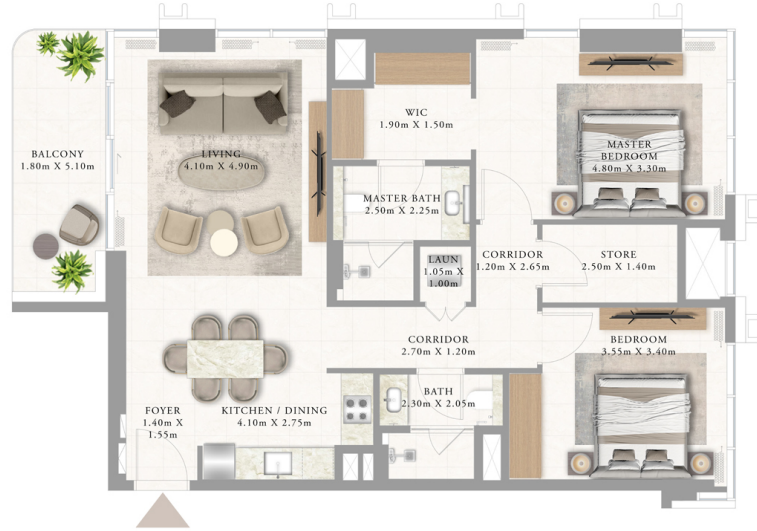

ADDRESS RESIDENCES AL MARJAN ISLAND

BUILDING 2

2 BEDROOM TYPE 2

LEVELS 3 TO 19

UNIT 08

SUITE AREA	1048.51 SQ.FT.	97.41 SQ.M.
BALCONY AREA	111.94 SQ.FT.	10.40 SQ.M.
TOTAL AREA	1160.45 SQ.FT.	107.81 SQ.M.

KEY PLAN LEVEL
LEVELS 3 TO 19

KEY SECTION

ADDRESS RESIDENCES AL MARJAN ISLAND

BUILDING 1

1 BEDROOM TYPE 2A

LEVEL 2

UNIT 08

SUITE AREA	603.32 SQ.FT.	56.05 SQ.M.
BALCONY AREA	55.43 SQ.FT.	5.15 SQ.M.
TOTAL AREA	658.75 SQ.FT.	61.20 SQ.M.

KEY PLAN LEVEL
LEVEL 2