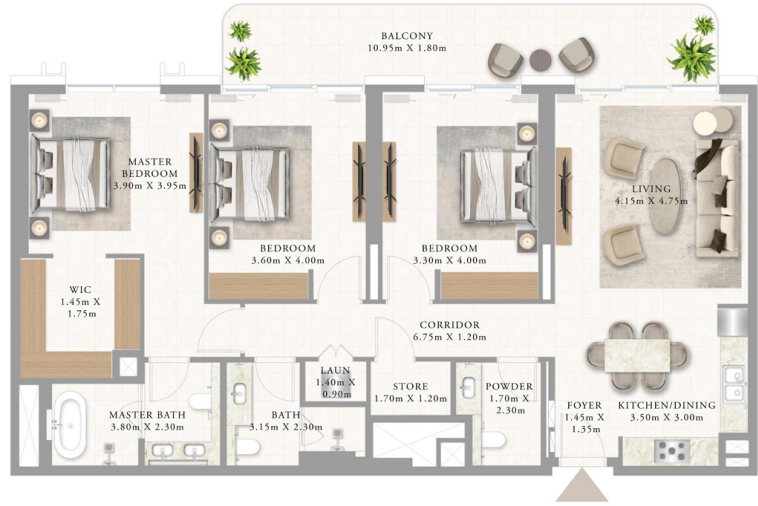

1 BEDROOM TYPE 2

LEVELS 3 TO 19

UNIT 01

SUITE AREA	603.32 SQ.FT.	56.05 SQ.M.
BALCONY AREA	55.43 SQ.FT.	5.15 SQ.M.
TOTAL AREA	658.75 SQ.FT.	61.20 SQ.M.

KEY PLAN LEVEL
LEVELS 3 TO 19

KEY SECTION

ADDRESS
RESIDENCES
AL MARJAN ISLAND

BUILDING 1

3 BEDROOM TYPE 2

LEVEL 2

UNIT 03

SUITE AREA	1432.03 SQ.FT.	133.04 SQ.M.
BALCONY AREA	226.90 SQ.FT.	21.08 SQ.M.
TOTAL AREA	1658.93 SQ.FT.	154.12 SQ.M.

KEY PLAN LEVEL
LEVEL 2

KEY SECTION

ADDRESS
RESIDENCES
AL MARJAN ISLAND

BUILDING 1

2 BEDROOM TYPE 2

LEVEL 2

UNIT 05

SUITE AREA	1046.04 SQ.FT.	97.18 SQ.M.
BALCONY AREA	111.73 SQ.FT.	10.38 SQ.M.
TOTAL AREA	1157.77 SQ.FT.	107.56 SQ.M.

KEY PLAN LEVEL
LEVEL 2

KEY SECTION

ADDRESS
RESIDENCES
AL MARJAN ISLAND