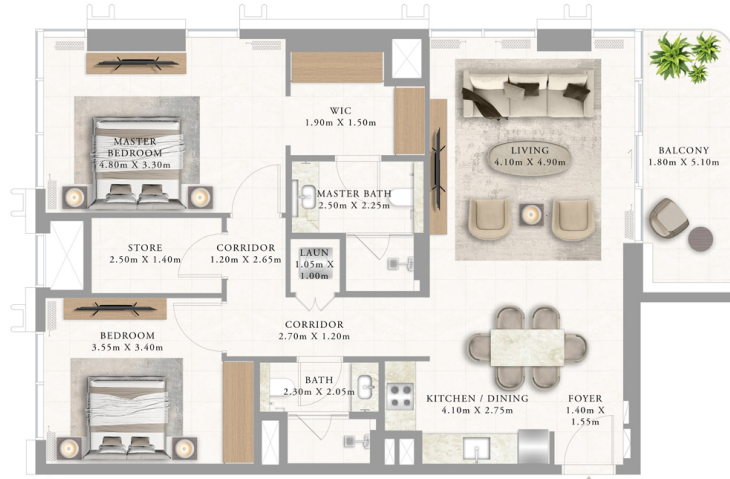

KEY PLAN LEVEL
LEVEL 2

KEY SECTION

ADDRESS
RESIDENCES
AL MARJAN ISLAND

BUILDING 2

2 BEDROOM TYPE 2A

LEVELS 3 TO 19

UNIT 04

SUITE AREA	1045.18 SQ.FT.	97.10 SQ.M.
BALCONY AREA	111.94 SQ.FT.	10.40 SQ.M.
TOTAL AREA	1157.12 SQ.FT.	107.50 SQ.M.

KEY PLAN LEVEL
LEVELS 3 TO 19

KEY SECTION

ADDRESS
RESIDENCES
AL MARJAN ISLAND

BUILDING 1

1 BEDROOM TYPE 2A

LEVEL 17

UNIT 07

SUITE AREA	603.32 SQ.FT.	56.05 SQ.M.
BALCONY AREA	55.43 SQ.FT.	5.15 SQ.M.
TOTAL AREA	658.75 SQ.FT.	61.20 SQ.M.