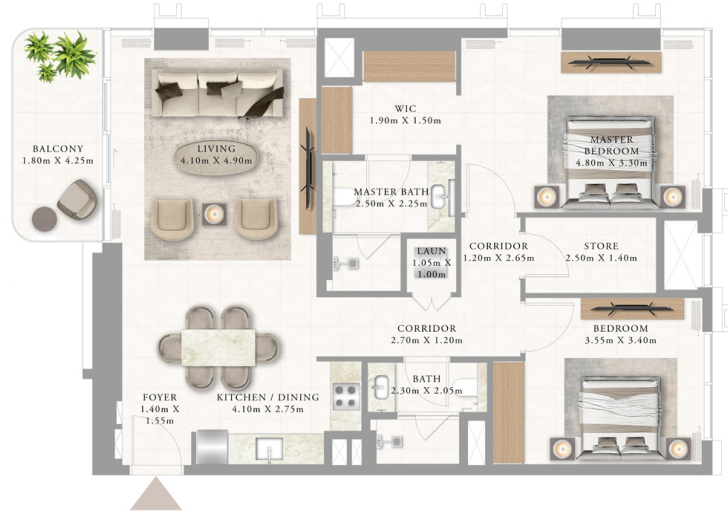

ADDRESS
RESIDENCES
AL MARJAN ISLAND

BUILDING 2

2 BEDROOM TYPE 3

LEVEL 2

UNIT 07

SUITE AREA	1043.45 SQ.FT.	96.94 SQ.M.
BALCONY AREA	88.05 SQ.FT.	8.18 SQ.M.
TOTAL AREA	1131.50 SQ.FT.	105.12 SQ.M.

KEY SECTION