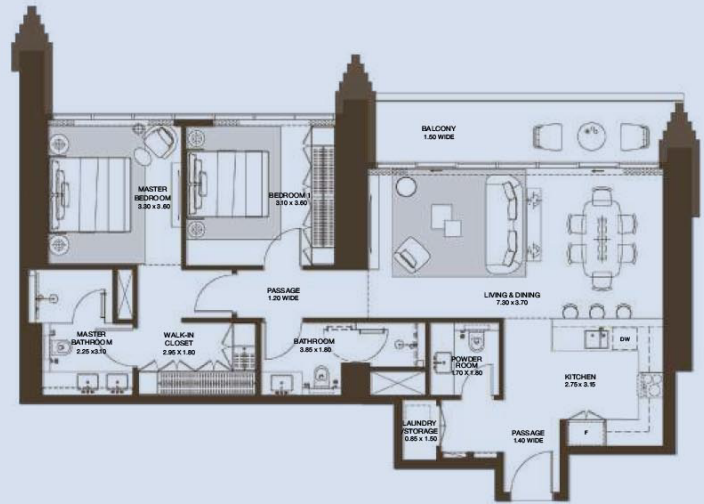

Atelis at Dubai Design District - Apartment

2 - BEDROOM TYPE B.1 | B.3

ATÉLIS AT

UNIT NUMBER	UNIT TYPE	Suite Area NIA		Balcony Area		Total Area NSA	
		SQM	SQFT	SQM	SQFT	SQM	SQFT
0201	2BR TYPE B.1	111.94	1204.91	12.65	136.16	124.59	1341.08
0403	2BR TYPE B.3	114.28	1230.10	12.65	136.16	126.93	1366.26

MERAAS