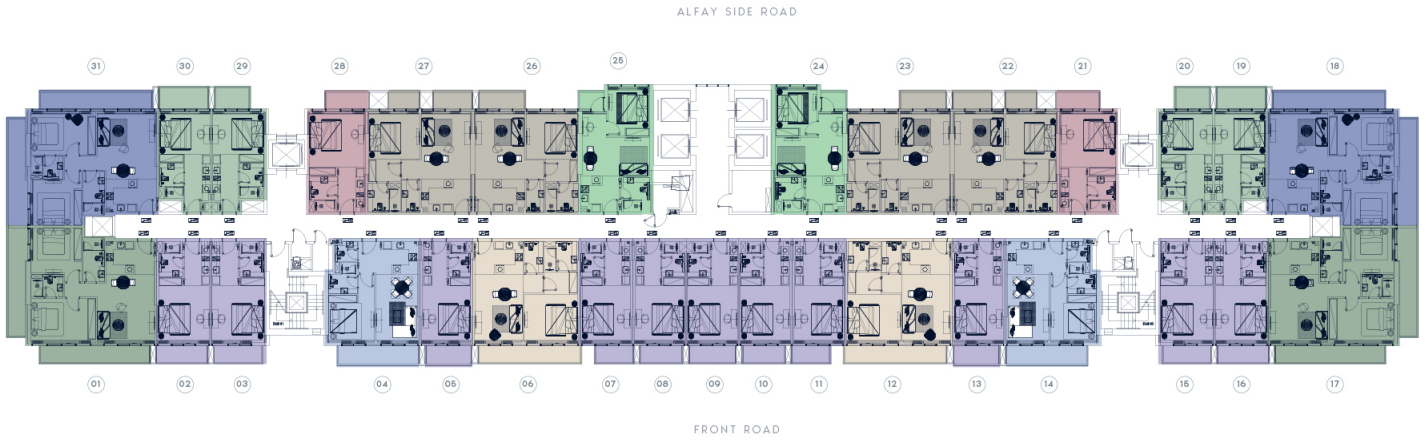

BUILDING NAME
AZIZI GRAND

REMARKS

AZIZI GRAND

PROJECT NAME AZIZI GRAND	UNIT TYPE
TYPE FLOOR PLAN	FLOOR NO. 3RD FLOOR

STUDIO TYPE 1	STUDIO TYPE 2	STUDIO TYPE 3
STUDIO TYPE 4	1 BEDROOM TYPE 1	1 BEDROOM TYPE 2
1 BEDROOM TYPE 3	2 BEDROOM TYPE 1	2 BEDROOM TYPE 1A

PAGE NO.
DATE

<p>PROJECT NAME AZIZI GRAND</p>	<p>UNIT TYPE</p>	<p>STUDIO TYPE 1 STUDIO TYPE 2 STUDIO TYPE 3 STUDIO TYPE 4 1 BEDROOM TYPE 1 1 BEDROOM TYPE 2 1 BEDROOM TYPE 3 2 BEDROOM TYPE 1 2 BEDROOM TYPE 1A</p>	<p>PAGE NO. DATE</p>
<p>TYPE FLOOR PLAN</p>	<p>FLOOR NO. 4TH FLOOR</p>		

<p>PROJECT NAME AZIZI GRAND</p>	<p>UNIT TYPE</p>	<p>STUDIO TYPE 1 STUDIO TYPE 2 STUDIO TYPE 3 STUDIO TYPE 4 1 BEDROOM TYPE 1 1 BEDROOM TYPE 2 1 BEDROOM TYPE 3 2 BEDROOM TYPE 1 2 BEDROOM TYPE 1A</p>	<p>PAGE NO. DATE</p>
<p>TYPE FLOOR PLAN</p>	<p>FLOOR NO. 5TH FLOOR</p>		

PROJECT NAME AZIZI GRAND	UNIT TYPE	<ul style="list-style-type: none"> STUDIO TYPE 1 STUDIO TYPE 2 STUDIO TYPE 3 STUDIO TYPE 4 1 BEDROOM TYPE 1 1 BEDROOM TYPE 2 1 BEDROOM TYPE 3 2 BEDROOM TYPE 1 2 BEDROOM TYPE 2 2 BEDROOM TYPE 1A 	PAGE NO. DATE
	TYPE FLOOR PLAN		