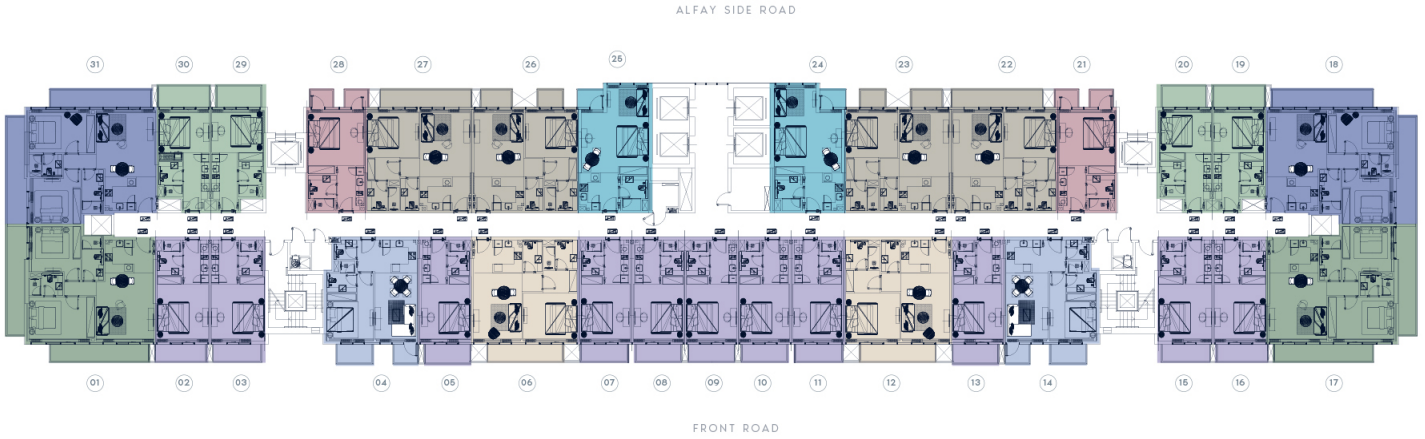

Azizi Grand Apartments

BUILDING NAME AZIZI GRAND	REMARKS	AZIZI GRAND
------------------------------	---------	-------------

PROJECT NAME AZIZI GRAND	UNIT TYPE	FLOOR NO. 10TH FLOOR	<table border="0"> <tr> <td> STUDIO TYPE 1</td> <td> STUDIO TYPE 2</td> <td> STUDIO TYPE 3</td> </tr> <tr> <td> STUDIO TYPE 4</td> <td> 1 BEDROOM TYPE 1</td> <td> 1 BEDROOM TYPE 2</td> </tr> <tr> <td> 1 BEDROOM TYPE 3</td> <td> 2 BEDROOM TYPE 1</td> <td> 2 BEDROOM TYPE 1A</td> </tr> </table>	 STUDIO TYPE 1	 STUDIO TYPE 2	 STUDIO TYPE 3	 STUDIO TYPE 4	 1 BEDROOM TYPE 1	 1 BEDROOM TYPE 2	 1 BEDROOM TYPE 3	 2 BEDROOM TYPE 1	 2 BEDROOM TYPE 1A
 STUDIO TYPE 1	 STUDIO TYPE 2	 STUDIO TYPE 3										
 STUDIO TYPE 4	 1 BEDROOM TYPE 1	 1 BEDROOM TYPE 2										
 1 BEDROOM TYPE 3	 2 BEDROOM TYPE 1	 2 BEDROOM TYPE 1A										
TYPE FLOOR PLAN			PAGE NO. DATE									

PROJECT NAME AZIZI GRAND	UNIT TYPE	<ul style="list-style-type: none"> STUDIO TYPE 1 STUDIO TYPE 2 STUDIO TYPE 3 STUDIO TYPE 4 1 BEDROOM TYPE 1 1 BEDROOM TYPE 2 1 BEDROOM TYPE 3 2 BEDROOM TYPE 1 2 BEDROOM TYPE 1A 	PAGE NO.	DATE
	TYPE FLOOR PLAN			

BUILDING NAME
AZIZI GRAND

REMARKS

AZIZI GRAND

PROJECT NAME AZIZI GRAND	UNIT TYPE
TYPE FLOOR PLAN	FLOOR NO. 12TH FLOOR

STUDIO TYPE 1	STUDIO TYPE 2	STUDIO TYPE 3
STUDIO TYPE 4	1 BEDROOM TYPE 1	1 BEDROOM TYPE 2
1 BEDROOM TYPE 3	2 BEDROOM TYPE 1	2 BEDROOM TYPE 1A

PAGE NO.
DATE

PROJECT NAME
AZIZI GRAND

TYPE
FLOOR PLAN

UNIT TYPE

FLOOR NO.
13TH FLOOR

- STUDIO TYPE 1
- 1 BEDROOM TYPE 1
- 1 BEDROOM TYPE 2
- 1 BEDROOM TYPE 2A
- 1 BEDROOM TYPE 5
- 1 BEDROOM TYPE 6
- 1 BEDROOM TYPE 7
- 2 BEDROOM TYPE 1
- 2 BEDROOM TYPE 1A
- 2 BEDROOM TYPE 2
- 2 BEDROOM TYPE 3