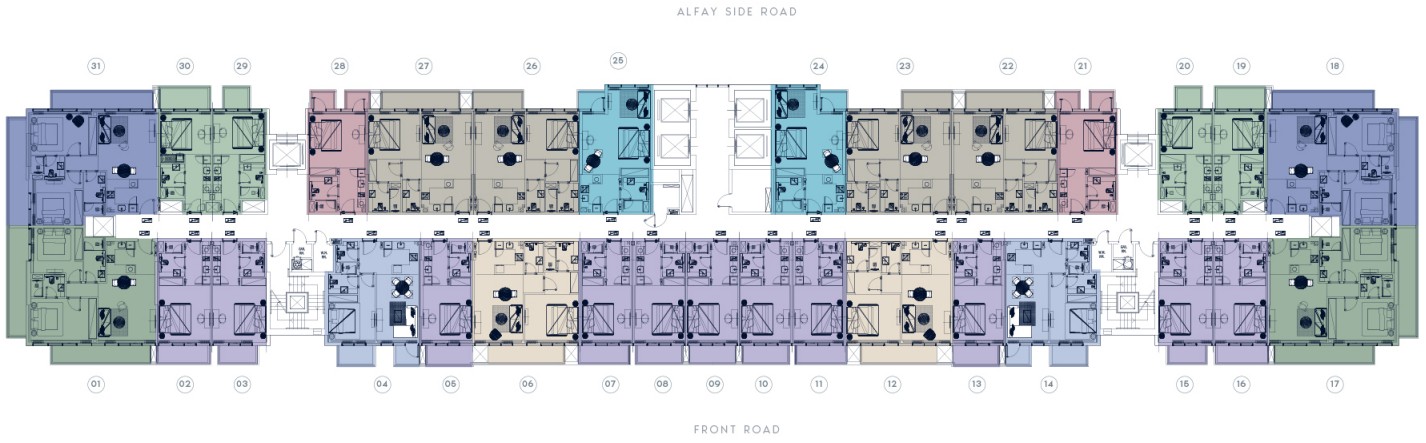

Azizi Grand Apartments

BUILDING NAME AZIZI GRAND	REMARKS	AZIZI GRAND
------------------------------	---------	-------------

PROJECT NAME AZIZI GRAND	UNIT TYPE	FLOOR NO. 10TH FLOOR	<table border="0"> <tr> <td> STUDIO TYPE 1</td> <td> STUDIO TYPE 2</td> <td> STUDIO TYPE 3</td> </tr> <tr> <td> STUDIO TYPE 4</td> <td> 1 BEDROOM TYPE 1</td> <td> 1 BEDROOM TYPE 2</td> </tr> <tr> <td> 1 BEDROOM TYPE 3</td> <td> 2 BEDROOM TYPE 1</td> <td> 2 BEDROOM TYPE 1A</td> </tr> </table>	 STUDIO TYPE 1	 STUDIO TYPE 2	 STUDIO TYPE 3	 STUDIO TYPE 4	 1 BEDROOM TYPE 1	 1 BEDROOM TYPE 2	 1 BEDROOM TYPE 3	 2 BEDROOM TYPE 1	 2 BEDROOM TYPE 1A
 STUDIO TYPE 1	 STUDIO TYPE 2	 STUDIO TYPE 3										
 STUDIO TYPE 4	 1 BEDROOM TYPE 1	 1 BEDROOM TYPE 2										
 1 BEDROOM TYPE 3	 2 BEDROOM TYPE 1	 2 BEDROOM TYPE 1A										
TYPE FLOOR PLAN			PAGE NO. DATE									

PROJECT NAME AZIZI GRAND	UNIT TYPE	<ul style="list-style-type: none"> STUDIO TYPE 1 STUDIO TYPE 2 STUDIO TYPE 3 STUDIO TYPE 4 1 BEDROOM TYPE 1 1 BEDROOM TYPE 2 1 BEDROOM TYPE 3 2 BEDROOM TYPE 1 2 BEDROOM TYPE 1A 	PAGE NO.	DATE
	TYPE FLOOR PLAN			

BUILDING NAME
AZIZI GRAND

REMARKS

AZIZI GRAND

PROJECT NAME AZIZI GRAND	UNIT TYPE
TYPE FLOOR PLAN	FLOOR NO. 12TH FLOOR

STUDIO TYPE 1	STUDIO TYPE 2	STUDIO TYPE 3
STUDIO TYPE 4	1 BEDROOM TYPE 1	1 BEDROOM TYPE 2
1 BEDROOM TYPE 3	2 BEDROOM TYPE 1	2 BEDROOM TYPE 1A

PAGE NO.
DATE

PROJECT NAME
AZIZI GRAND

TYPE
FLOOR PLAN

UNIT TYPE

FLOOR NO.
13TH FLOOR

- STUDIO TYPE 1
- 1 BEDROOM TYPE 1
- 1 BEDROOM TYPE 2
- 1 BEDROOM TYPE 2A
- 1 BEDROOM TYPE 5
- 1 BEDROOM TYPE 6
- 1 BEDROOM TYPE 7
- 2 BEDROOM TYPE 1
- 2 BEDROOM TYPE 1A
- 2 BEDROOM TYPE 2
- 2 BEDROOM TYPE 3