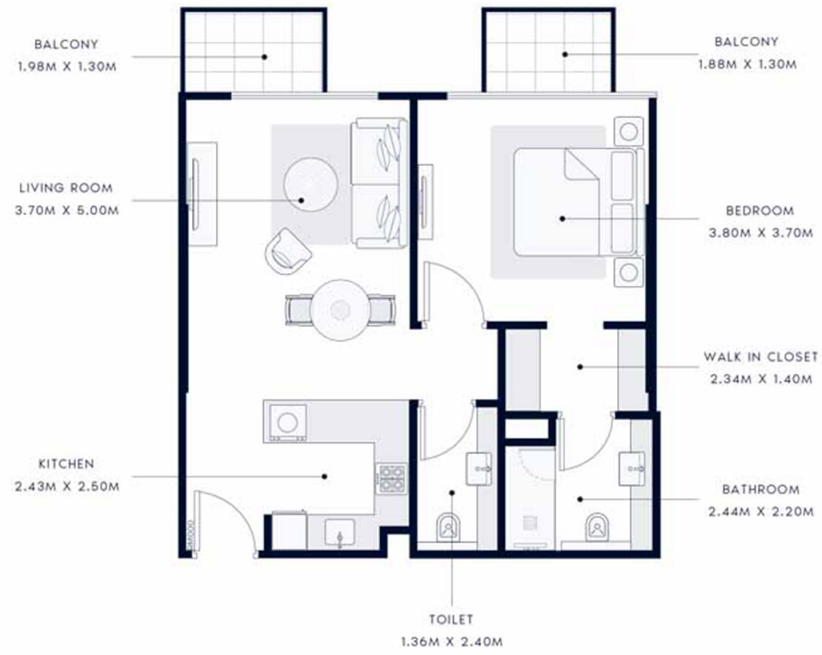

1 BEDROOM TYPE 1

1st to 14th Floor

SUIT AREA: 565.54 SQ FT | TOTAL AREA: 675.55 SQ FT

TYPICAL UNITS

1 BEDROOM TYPE 2

1st to 14th Floor

SUIT AREA: 671.46 SQ.FT | TOTAL AREA: 734.64 SQ.FT

TYPICAL UNITS

1 BEDROOM TYPE 3

1st to 14th Floor

SUIT AREA: 661.66 SQ.FT | TOTAL AREA: 725.39 SQ.FT

TYPICAL UNITS

1 BEDROOM TYPE 4

1st to 14th Floor

SUIT AREA: 505.80 SQ.FT | TOTAL AREA: 527.65 SQ.FT

TYPICAL UNITS