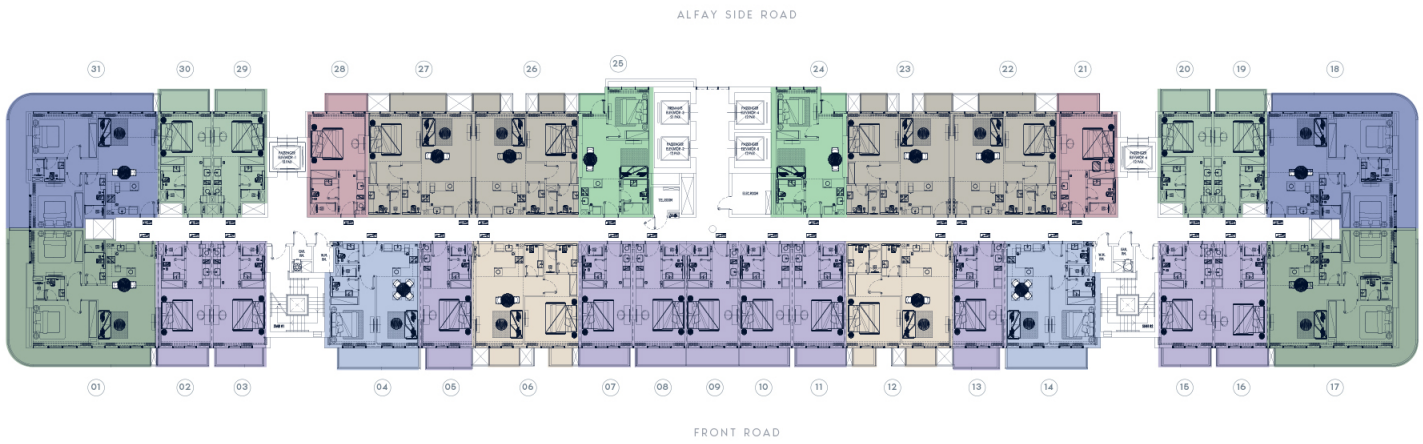

PROJECT NAME
AZIZI GRAND

TYPE
FLOOR PLAN

UNIT TYPE

FLOOR NO.
14TH FLOOR

- STUDIO TYPE 1
- 1 BEDROOM TYPE 1
- 1 BEDROOM TYPE 2
- 1 BEDROOM TYPE 2A
- 1 BEDROOM TYPE 5
- 1 BEDROOM TYPE 6
- 1 BEDROOM TYPE 7
- 2 BEDROOM TYPE 1
- 2 BEDROOM TYPE 1A
- 2 BEDROOM TYPE 2
- 2 BEDROOM TYPE 3

PAGE NO.
DATE

BUILDING NAME
AZIZI GRAND

REMARKS

AZIZI GRAND

PROJECT NAME
AZIZI GRAND

UNIT TYPE

FLOOR NO.
1ST FLOOR

STUDIO TYPE 1	STUDIO TYPE 2	STUDIO TYPE 3
STUDIO TYPE 4	1 BEDROOM TYPE 1	1 BEDROOM TYPE 2
1 BEDROOM TYPE 3	2 BEDROOM TYPE 1B	

PAGE NO.
DATE

PROJECT NAME AZIZI GRAND	UNIT TYPE	<table border="0"> <tr> <td> STUDIO TYPE 1</td> <td> STUDIO TYPE 2</td> <td> STUDIO TYPE 3</td> </tr> <tr> <td> 1 BEDROOM TYPE 1</td> <td> 1 BEDROOM TYPE 2</td> <td> 1 BEDROOM TYPE 3</td> </tr> <tr> <td> 1 BEDROOM TYPE 4</td> <td> 2 BEDROOM TYPE 1</td> <td> 2 BEDROOM TYPE 1A</td> </tr> </table>	 STUDIO TYPE 1	 STUDIO TYPE 2	 STUDIO TYPE 3	 1 BEDROOM TYPE 1	 1 BEDROOM TYPE 2	 1 BEDROOM TYPE 3	 1 BEDROOM TYPE 4	 2 BEDROOM TYPE 1	 2 BEDROOM TYPE 1A	PAGE NO. DATE
	 STUDIO TYPE 1		 STUDIO TYPE 2	 STUDIO TYPE 3								
 1 BEDROOM TYPE 1	 1 BEDROOM TYPE 2	 1 BEDROOM TYPE 3										
 1 BEDROOM TYPE 4	 2 BEDROOM TYPE 1	 2 BEDROOM TYPE 1A										
TYPE FLOOR PLAN	FLOOR NO. 2ND FLOOR											

<p>PROJECT NAME AZIZI GRAND</p>	<p>UNIT TYPE</p>	<p>STUDIO TYPE 1 STUDIO TYPE 2 STUDIO TYPE 3 STUDIO TYPE 4 1 BEDROOM TYPE 1 1 BEDROOM TYPE 2 1 BEDROOM TYPE 3 2 BEDROOM TYPE 1 2 BEDROOM TYPE 1A</p>	<p>PAGE NO. DATE</p>
<p>TYPE FLOOR PLAN</p>	<p>FLOOR NO. 5TH FLOOR</p>		