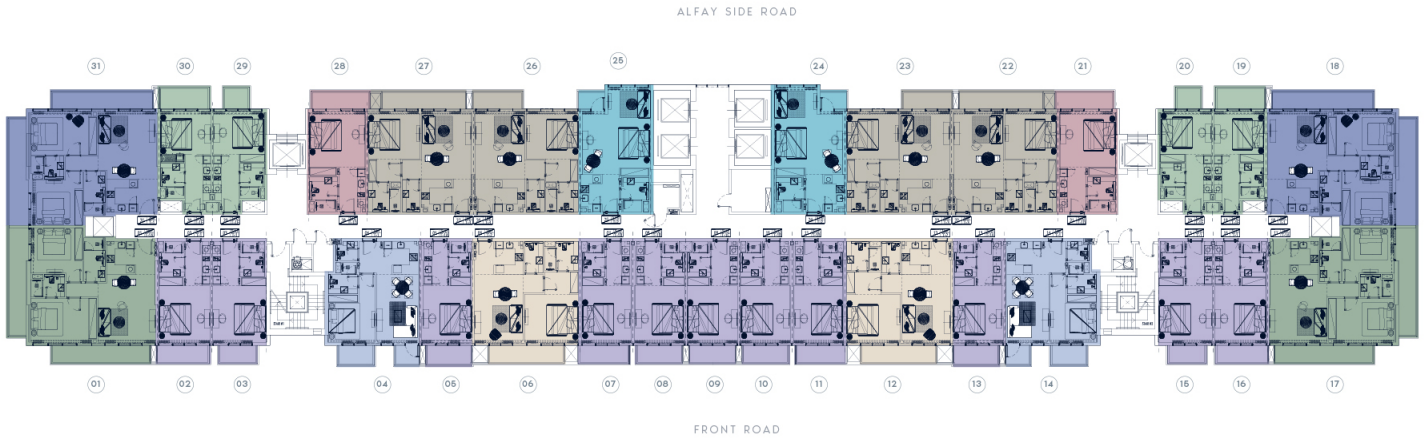

Azizi Grand Apartments

BUILDING NAME AZIZI GRAND	REMARKS	AZIZI GRAND
------------------------------	---------	-------------

PROJECT NAME AZIZI GRAND	UNIT TYPE	FLOOR NO. 10TH FLOOR	<table border="0"> <tr> <td> STUDIO TYPE 1</td> <td> STUDIO TYPE 2</td> <td> STUDIO TYPE 3</td> </tr> <tr> <td> STUDIO TYPE 4</td> <td> 1 BEDROOM TYPE 1</td> <td> 1 BEDROOM TYPE 2</td> </tr> <tr> <td> 1 BEDROOM TYPE 3</td> <td> 2 BEDROOM TYPE 1</td> <td> 2 BEDROOM TYPE 1A</td> </tr> </table>	 STUDIO TYPE 1	 STUDIO TYPE 2	 STUDIO TYPE 3	 STUDIO TYPE 4	 1 BEDROOM TYPE 1	 1 BEDROOM TYPE 2	 1 BEDROOM TYPE 3	 2 BEDROOM TYPE 1	 2 BEDROOM TYPE 1A
 STUDIO TYPE 1	 STUDIO TYPE 2	 STUDIO TYPE 3										
 STUDIO TYPE 4	 1 BEDROOM TYPE 1	 1 BEDROOM TYPE 2										
 1 BEDROOM TYPE 3	 2 BEDROOM TYPE 1	 2 BEDROOM TYPE 1A										
TYPE FLOOR PLAN			PAGE NO. DATE									

PROJECT NAME AZIZI GRAND	UNIT TYPE	<ul style="list-style-type: none"> STUDIO TYPE 1 STUDIO TYPE 2 STUDIO TYPE 3 STUDIO TYPE 4 1 BEDROOM TYPE 1 1 BEDROOM TYPE 2 1 BEDROOM TYPE 3 2 BEDROOM TYPE 1 2 BEDROOM TYPE 1A 	PAGE NO.	DATE
	TYPE FLOOR PLAN			

BUILDING NAME
AZIZI GRAND

REMARKS

AZIZI GRAND

PROJECT NAME AZIZI GRAND	UNIT TYPE
TYPE FLOOR PLAN	FLOOR NO. 12TH FLOOR

STUDIO TYPE 1	STUDIO TYPE 2	STUDIO TYPE 3
STUDIO TYPE 4	1 BEDROOM TYPE 1	1 BEDROOM TYPE 2
1 BEDROOM TYPE 3	2 BEDROOM TYPE 1	2 BEDROOM TYPE 1A

PAGE NO.
DATE

PROJECT NAME
AZIZI GRAND

TYPE
FLOOR PLAN

UNIT TYPE

FLOOR NO.
13TH FLOOR

- STUDIO TYPE 1
- 1 BEDROOM TYPE 1
- 1 BEDROOM TYPE 2
- 1 BEDROOM TYPE 2A
- 1 BEDROOM TYPE 5
- 1 BEDROOM TYPE 6
- 1 BEDROOM TYPE 7
- 2 BEDROOM TYPE 1
- 2 BEDROOM TYPE 1A
- 2 BEDROOM TYPE 2
- 2 BEDROOM TYPE 3