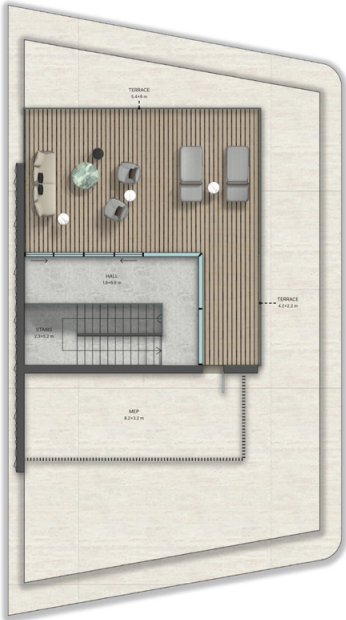

Bentley Mira Villas - Villa

LAYOUTS

5 BED VILLA
TRADITIONAL

670 SQ M / 7 212 SQ FT

FIRST FLOOR

ROOF

YOUTS

5 BED VILLA
TRADITIONAL

670 SQ M / 7 212 SQ FT

OWER GROUND

GROUND FLOOR

YOUTS

5 BED VILLA
CONTEMPORARY

670 SQ M / 7 212 SQ FT

OWER GROUND

GROUND FLOOR

5 BED VILLA
CONTEMPORARY

670 SQ M / 7 212 SQ FT

5 BED VILLA
FORMAL

670 SQ M / 7 212 SQ FT

LAYOUTS

5 BED VILLA
FORMAL

670 SQ M / 7 212 SQ FT

LOWER GROUND

GROUND FLOOR