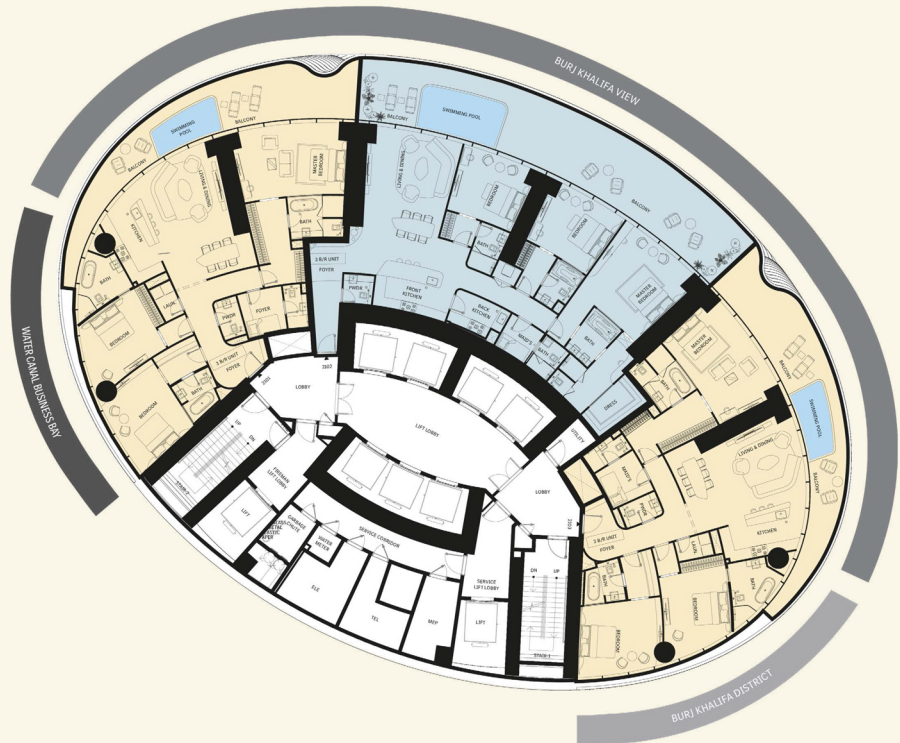

The Grand Mercedes Suite

3 Bedroom Unit