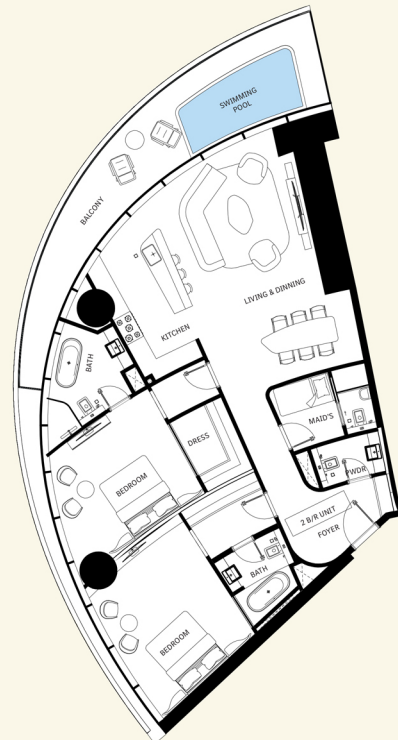

Binghatti Mercedes Benz Places - Apartment

The Mercedes-Benz Pagoda Suite

2 Bedroom Unit

VIEW ANALYSIS
● BURJ KHALIFA - BURJ KHALIFA DISTRICT
● BURJ KHALIFA DISTRICT
● WATER CANAL - BUSINESS BAY

The Grand Mercedes Suite

3 Bedroom Unit

VIEW ANALYSIS
● BURJ KHALIFA - BURJ KHALIFA DISTRICT
● BURJ KHALIFA DISTRICT
● WATER CANAL - BUSINESS BAY

The Grand Mercedes Suite

3 Bedroom Unit | Type 1-A

AREA	SQ.M	SQ.FT
Suite Area	201 m ²	2166 ft ²
Balcony Area	51 m ²	544 ft ²
Total Unit Area	252 m ²	2710 ft ²

FLAT DESIGN COMPONENTS	
Living & Dining	35 m ²
Master Bedroom	26 m ²
Bedroom 1	19 m ²
Bedroom 2	19 m ²
Foyer	16 m ²
Dress	11 m ²
Kitchen	11 m ²
Bath 1	8 m ²
Bath 2	7 m ²
Maid	6 m ²
Bath	5 m ²
Dress	5 m ²
Bath	3 m ²
PWDR	3 m ²
Laundry	2 m ²
Lobby	2 m ²

The Mercedes-Benz Pagoda Suite

2 Bedroom Unit | Type 1-A

AREA	SQ.M	SQ.FT
Suite Area	142 m ²	1529 ft ²
Balcony Area	29 m ²	308 ft ²
Total Unit Area	171 m ²	1837 ft ²

FLAT DESIGN COMPONENTS	
Living & Dining	37 m ²
Bedroom 1	19 m ²
Bedroom 2	17 m ²
Foyer	11 m ²
Kitchen	11 m ²
Bath 1	8 m ²
Bath 2	5 m ²
Dress 1	5 m ²
Dress 2	4 m ²
Maid	4 m ²
PWDR	3 m ²
Bath	2 m ²
Lobby	2 m ²