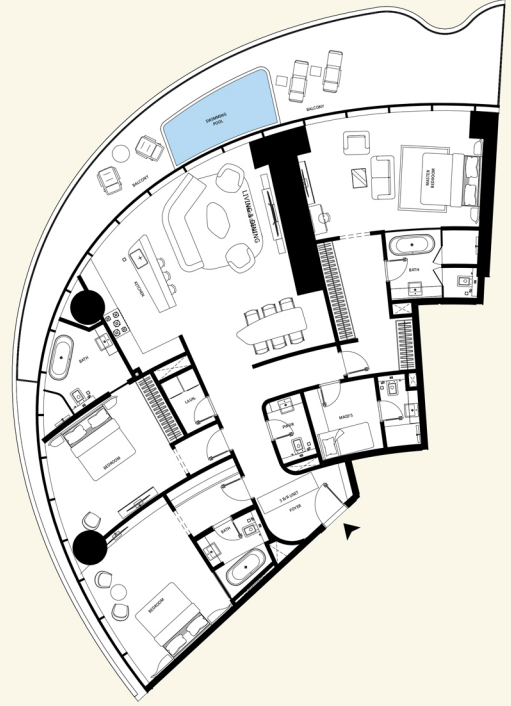

Binghatti Mercedes Benz Places - Apartment

The Mercedes-Benz Pagoda Suite

2 Bedroom Unit

VIEW ANALYSIS
● BURJ KHALIFA - BURJ KHALIFA DISTRICT
● BURJ KHALIFA DISTRICT
● WATER CANAL - BUSINESS BAY

The Grand Mercedes Suite

3 Bedroom Unit

VIEW ANALYSIS
● BURJ KHALIFA - BURJ KHALIFA DISTRICT
● BURJ KHALIFA DISTRICT
● WATER CANAL - BUSINESS BAY

The Grand Mercedes Suite

3 Bedroom Unit | Type 1-A

AREA	SQ.M	SQ.FT
Suite Area	201 m ²	2166 ft ²
Balcony Area	51 m ²	544 ft ²
Total Unit Area	252 m ²	2710 ft ²

FLAT DESIGN COMPONENTS	
Living & Dining	35 m ²
Master Bedroom	26 m ²
Bedroom 1	19 m ²
Bedroom 2	19 m ²
Foyer	16 m ²
Dress	11 m ²
Kitchen	11 m ²
Bath 1	8 m ²
Bath 2	7 m ²
Maid	6 m ²
Bath	5 m ²
Dress	5 m ²
Bath	3 m ²
PWDR	3 m ²
Laundry	2 m ²
Lobby	2 m ²

The Mercedes-Benz Pagoda Suite

2 Bedroom Unit | Type 1-A

AREA	SQ.M	SQ.FT
Suite Area	142 m ²	1529 ft ²
Balcony Area	29 m ²	308 ft ²
Total Unit Area	171 m ²	1837 ft ²

FLAT DESIGN COMPONENTS	
Living & Dining	37 m ²
Bedroom 1	19 m ²
Bedroom 2	17 m ²
Foyer	11 m ²
Kitchen	11 m ²
Bath 1	8 m ²
Bath 2	5 m ²
Dress 1	5 m ²
Dress 2	4 m ²
Maid	4 m ²
PWDR	3 m ²
Bath	2 m ²
Lobby	2 m ²