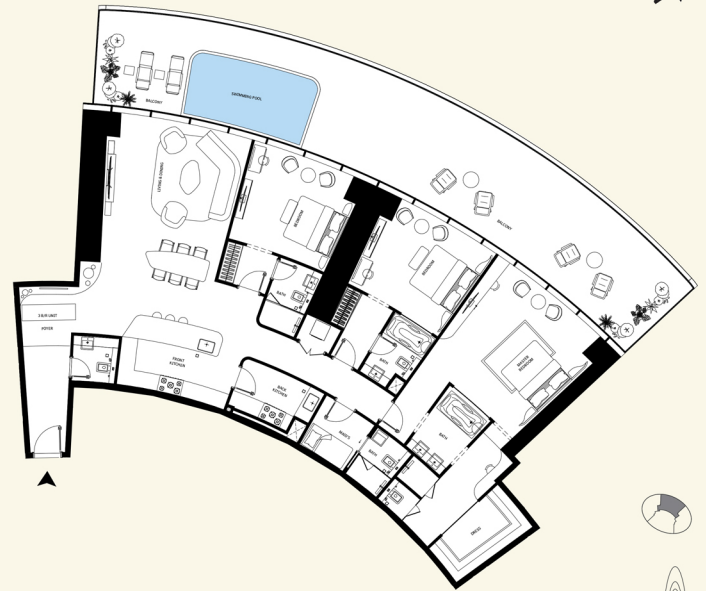

3 Bedroom Unit

VIEW ANALYSIS
● BURJ KHALIFA - BURJ KHALIFA DISTRICT
● BURJ KHALIFA DISTRICT
● WATER CANAL - BUSINESS BAY

The Grand Mercedes Suite

3 Bedroom Unit | Type 1-A

AREA	SQ.M	SQ.FT
Suite Area	201 m ²	2166 ft ²
Balcony Area	51 m ²	544 ft ²
Total Unit Area	252 m ²	2710 ft ²

FLAT DESIGN COMPONENTS	
Living & Dining	35 m ²
Master Bedroom	26 m ²
Bedroom 1	19 m ²
Bedroom 2	19 m ²
Foyer	16 m ²
Dress	11 m ²
Kitchen	11 m ²
Bath 1	8 m ²
Bath 2	7 m ²
Maid	6 m ²
Bath	5 m ²
Dress	5 m ²
Bath	3 m ²
PWDR	3 m ²
Laundry	2 m ²
Lobby	2 m ²

The Mercedes-Benz Pagoda Suite

2 Bedroom Unit | Type 1-A

AREA	SQ.M	SQ.FT
Suite Area	142 m ²	1529 ft ²
Balcony Area	29 m ²	308 ft ²
Total Unit Area	171 m ²	1837 ft ²

FLAT DESIGN COMPONENTS	
Living & Dining	37 m ²
Bedroom 1	19 m ²
Bedroom 2	17 m ²
Foyer	11 m ²
Kitchen	11 m ²
Bath 1	8 m ²
Bath 2	5 m ²
Dress 1	5 m ²
Dress 2	4 m ²
Maid	4 m ²
PWDR	3 m ²
Bath	2 m ²
Lobby	2 m ²

The Grand Mercedes Suite

3 Bedroom Unit | Type 2

AREA	SQ.M	SQ.FT
Suite Area	215 m ²	2319 ft ²
Balcony Area	90 m ²	966 ft ²
Total Unit Area	305 m ²	3285 ft ²

FLAT DESIGN COMPONENTS	
Living & Dining	40 m ²
Master Bedroom	29 m ²
Bedroom 1	17 m ²
Bedroom 2	16 m ²
Foyer	11 m ²
Lobby	11 m ²
Kitchen	10 m ²
Bath	8 m ²
Dress	7 m ²
Lobby	7 m ²
Back Kitchen	6 m ²
Bath	4 m ²
Bath	4 m ²
Dress	4 m ²
Maid	4 m ²
Bath	3 m ²
Dress	3 m ²
PWDR	3 m ²
Laundry	1 m ²