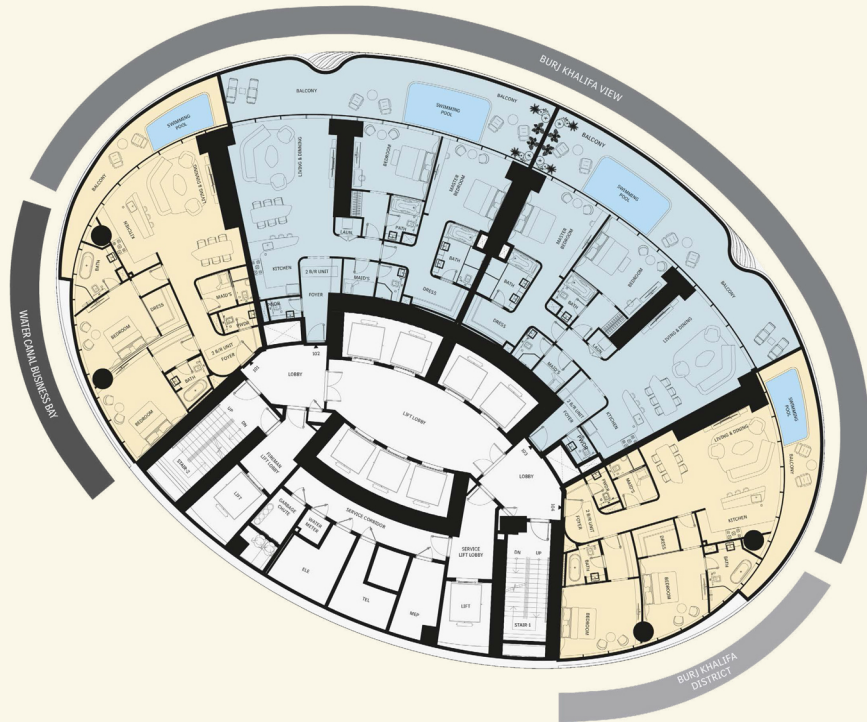

Binghatti Mercedes Benz Places - Apartment

The Mercedes-Benz Pagoda Suite

2 Bedroom Unit