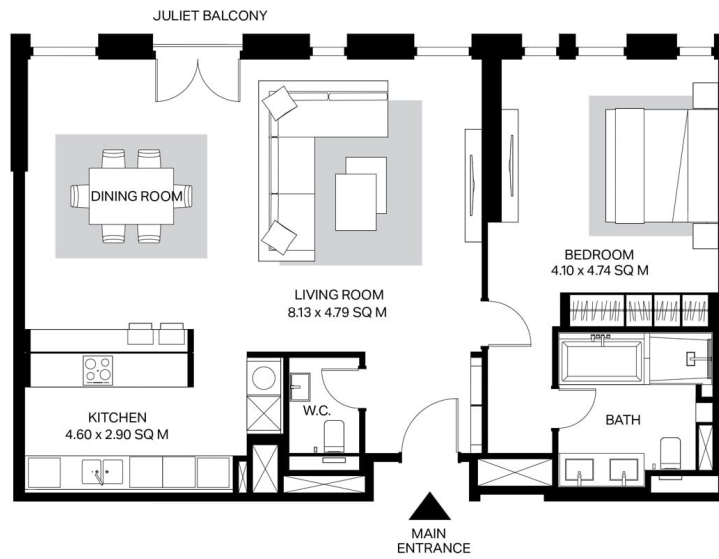

Bluewaters Residences Building 2 - Apartment

1 Bedroom apartment
Type 2-3A

Level 2

Floor shape

Unit **211**

Net area: 1,024 Sq. Ft.
Balcony area: 0 Sq. Ft.
Total area: 1,024 Sq. Ft.
Parking bay: 1
Views: G, S