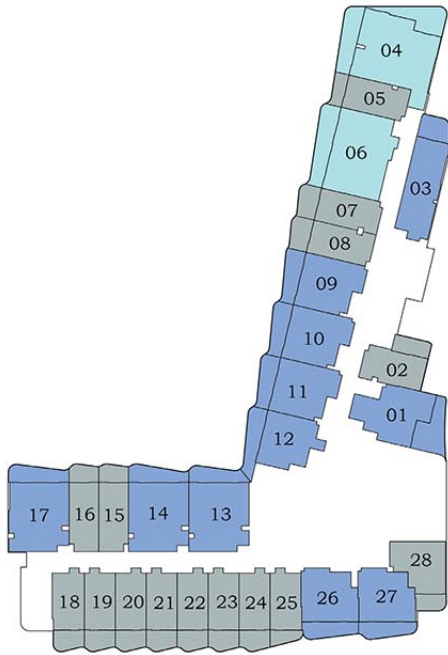

# Breez by Danube - Apartment

FLOOR 2ND - 21ST

FLOOR 26TH - 46TH

- STUDIO
- 1 BEDROOM
- 2 BEDROOMS
- 3 BEDROOMS

Breez