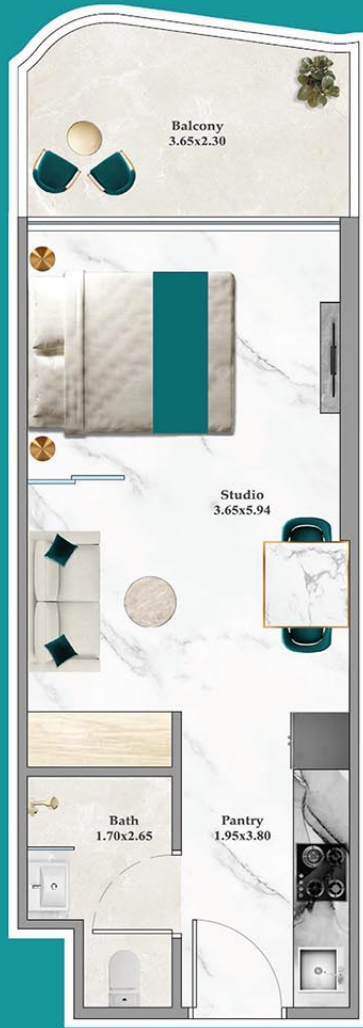

FLEX STUDIO-A