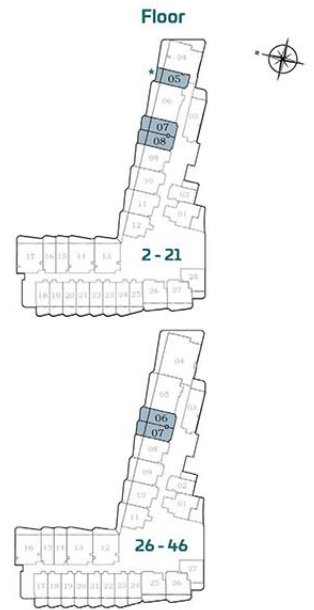

FLEX STUDIO-B

AREA (Sq.Ft)

Apartment
340

Balcony
71 to 107

Total
411 to 447

*Balcony Area is 71 Sq.Ft

FEATURES :

☒ Convertible 1BHK