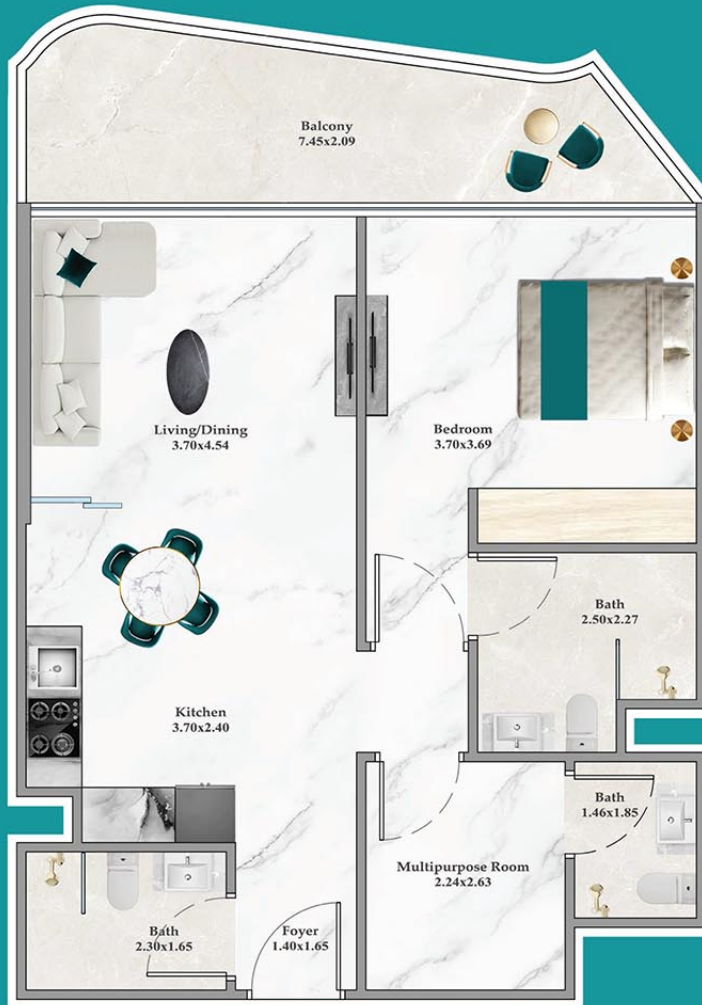

FLEX 1 BEDROOM PREMIUM