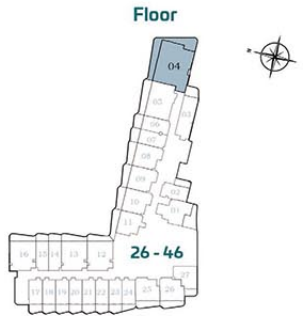

3 BEDROOM PREMIUM

AREA (Sq.Ft)

Apartment
1,276

Balcony
493

Total
1,769

1. **FEATURES :**
2. ☒ Pool
   - ☒ Multipurpose Room with Bath