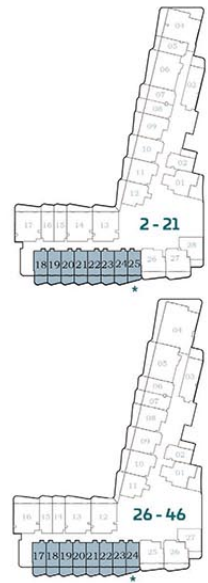

STUDIO

Floor

AREA (Sq.Ft)

Apartment
298 to 307

Balcony
96 to 98

Total
394 to 404

*Balcony Area is 67 Sq.Ft & Total Area is 368 Sq.Ft