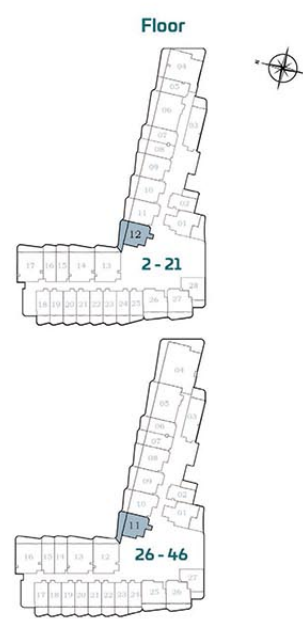

1 BEDROOM-A

AREA (Sq.Ft)

Apartment
454
Balcony
169
Total
623

FEATURES :

- ☒ Pool
- ☒ Dual Access Bath