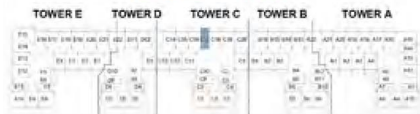

LEVELS 2,4,6,8