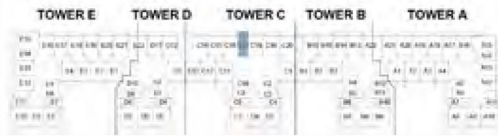

LEVELS 3,5,7