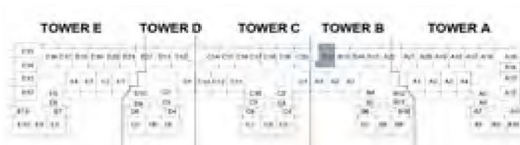

LEVELS 2,4,6,8