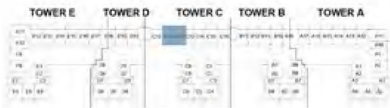

1-BR APARTMENT

AZURE 2

D A M A C R I V E R S I D E - V I E W S

LEVEL 1