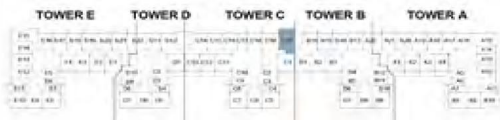

LEVELS 2,4,6,8