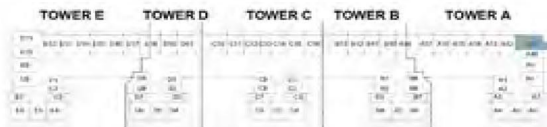

1-BR APARTMENT

AZURE 2

D A M A C R I V E R S I D E - V I E W S

LEVEL 1