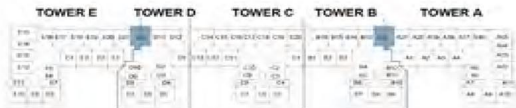

LEVELS 3,5,7