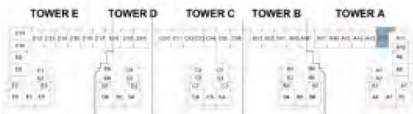

1-BR APARTMENT

AZURE 2

D A M A C R I V E R S I D E - V I E W S

LEVEL 1