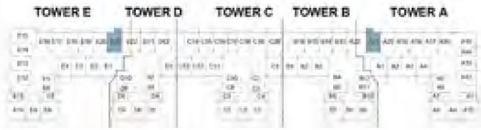

LEVELS 3,5,7