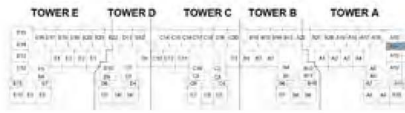

STUDIO APARTMENT

AZURE 2

D A M A C R I V E R S I D E - V I E W S