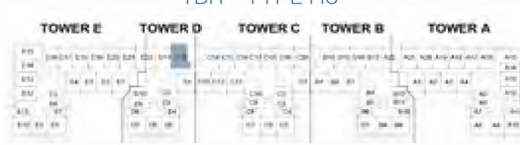

1BR - TYPE H3

LEVELS 3,5,7