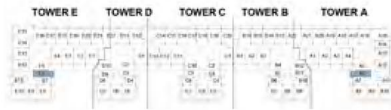

LEVELS 2,4,6,8