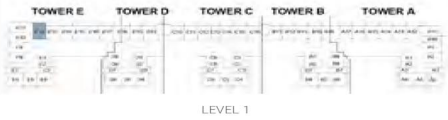

1-BR APARTMENT

AZURE 2

D A M A C R I V E R S I D E - V I E W S