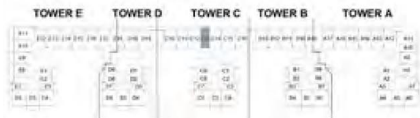

STUDIO APARTMENT

AZURE 2

D A M A C R I V E R S I D E - V I E W S

LEVEL 1