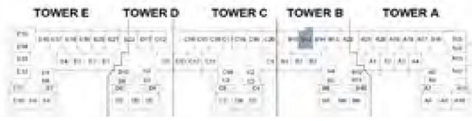

LEVELS 3,5,7