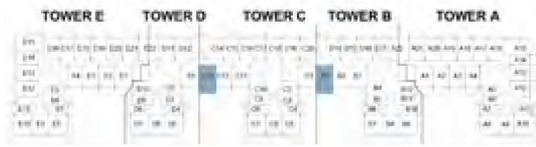

1BR - TYPE N1

LEVELS 2,4,6,8