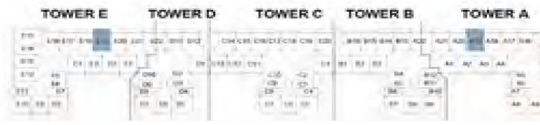

LEVELS 3,5,7