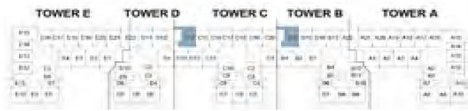

LEVELS 3,5,7