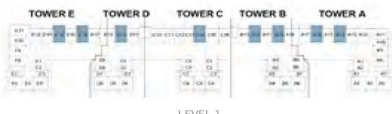

1-BR APARTMENT

AZURE 2

D A M A C R I V E R S I D E - V I E W S