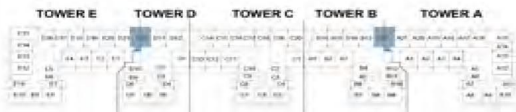

LEVELS 2,4,6,8