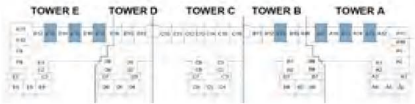

1-BR APARTMENT

AZURE 2

D A M A C R I V E R S I D E - V I E W S

LEVEL 1