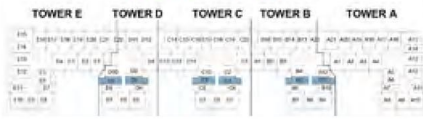

STUDIO APARTMENT

AZURE 2

D A M A C R I V E R S I D E - V I E W S