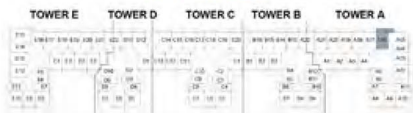

LEVELS 3,5,7