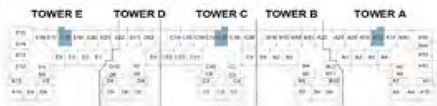

LEVELS 3,5,7