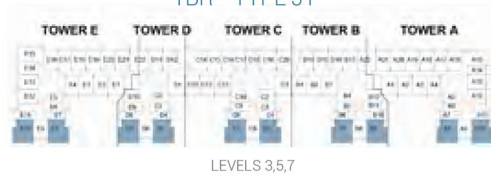

1BR - TYPE J1

LEVELS 3,5,7