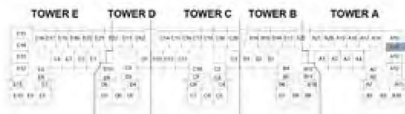

STUDIO APARTMENT

AZURE 2

D A M A C R I V E R S I D E - V I E W S