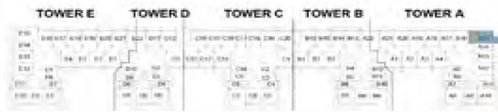

LEVELS 3,5,7