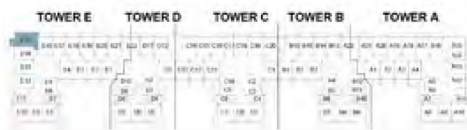

LEVELS 2,4,6,8