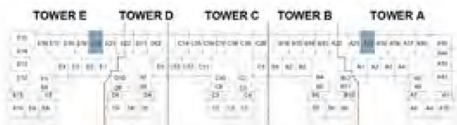

LEVELS 3,5,7