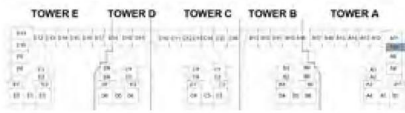

STUDIO APARTMENT

AZURE 2

D A M A C R I V E R S I D E - V I E W S