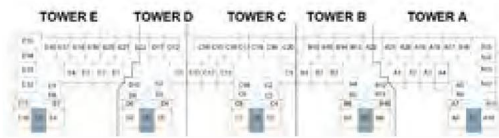

1BR - TYPE A2

LEVELS 2,4,6,8