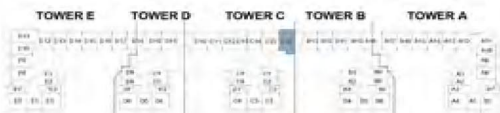

1-BR APARTMENT

AZURE 2

D A M A C R I V E R S I D E - V I E W S

LEVEL 1