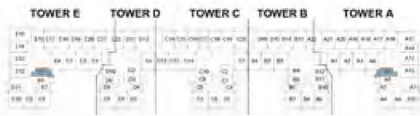

LEVELS 3,5,7