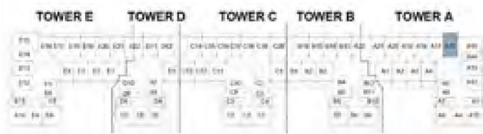

1BR - TYPE B7

LEVELS 2,4,6,8