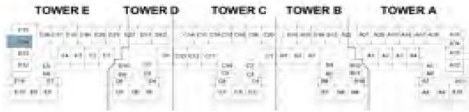

LEVELS 2,4,6,8