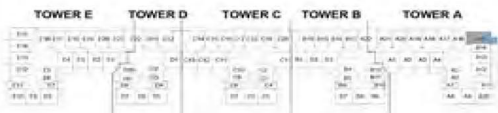

LEVELS 2,4,6,8