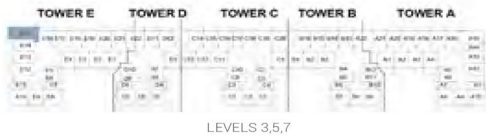

LEVELS 3,5,7