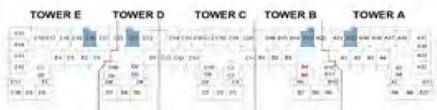

LEVELS 2,4,6,8