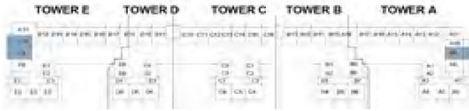

1-BR APARTMENT

AZURE 2

D A M A C R I V E R S I D E - V I E W S

LEVEL 1