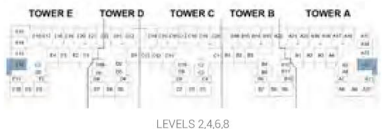

LEVELS 2,4,6,8