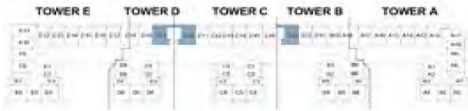

1-BR APARTMENT

AZURE 2

D A M A C R I V E R S I D E - V I E W S

LEVEL 1