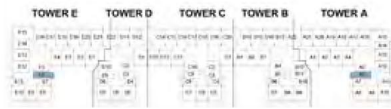

LEVELS 3,5,7