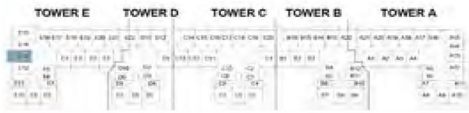

LEVELS 3,5,7