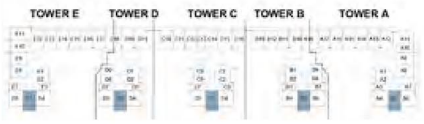

LEVELS 3,5,7

LEVEL 1