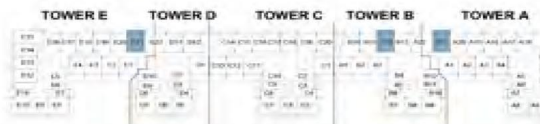

LEVELS 2,4,6,8