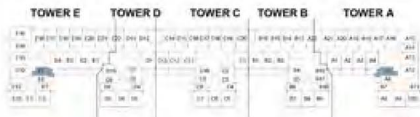

LEVELS 2,4,6,8