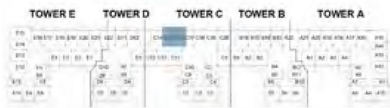

LEVELS 3,5,7