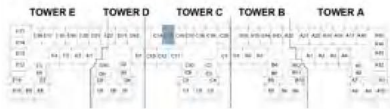

LEVELS 2,4,6,8