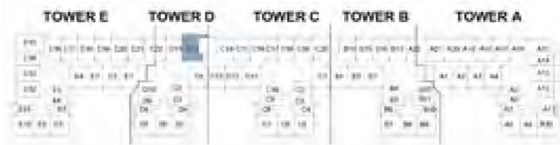

LEVELS 2,4,6,8