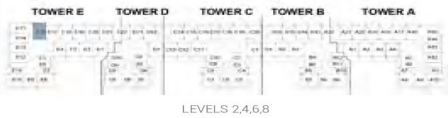

1-BR APARTMENT

AZURE 2

D A M A C R I V E R S I D E - V I E W S