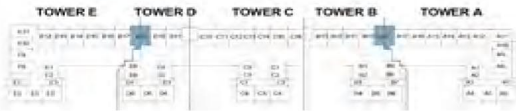

1-BR APARTMENT

AZURE 2

D A M A C R I V E R S I D E - V I E W S

LEVEL 1