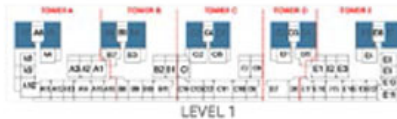

Damac Riverside Views - Apartment

2-BR APARTMENT

AZURE 2

2BR - TYPE B1

LEVEL 1

D A M A C R I V E R S I D E - V I E W S

2-BR APARTMENT

AZURE 2

D A M A C R I V E R S I D E - V I E W S

2BR - TYPE C1

2-BR APARTMENT

AZURE 2

2BR - TYPE C3

D A M A C R I V E R S I D E - V I E W S

2-BR APARTMENT

AZURE 2

2BR - TYPE D1

2-BR APARTMENT

AZURE 2

2BR - TYPE E1

D A M A C R I V E R S I D E - V I E W S

2-BR APARTMENT

AZURE 2

D A M A C R I V E R S I D E - V I E W S