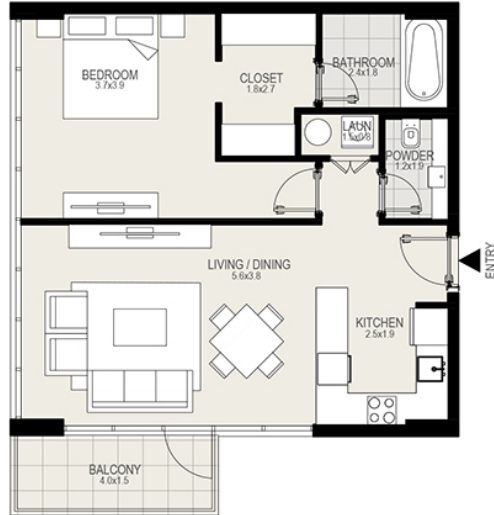

# District One Residences - Apartment

## 1 BEDROOM TYPE C

### UNIT 01 | GROUND LEVEL

Suite Area	706 sq. ft
Balcony Area	63 sq. ft
Total Area	769 sq. ft

G+4  
KEYPLAN