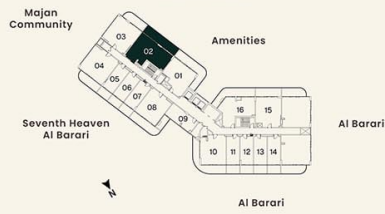

UNIT PLAN

2 BEDROOM

LEVEL 17   UNIT 02

SUITE AREA	76.92 sq.m.	828.01 sq.ft.
BALCONY AREA	28.12 sq.m.	302.73 sq.ft.
TOTAL AREA	105.05 sq.m.	1130.75 sq.ft.

KEY PLAN