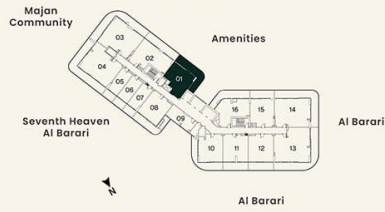

UNIT PLAN

1 BEDROOM

LEVEL 08, 10, 12, 14 UNIT 01

SUITE AREA	61.54 sq.m.	662.36 sq.ft.
BALCONY AREA	34.27 sq.m.	368.84 sq.ft.
TOTAL AREA	95.80 sq.m.	1031.20 sq.ft.

KEY PLAN