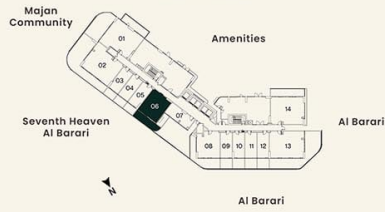

**KEY PLAN**

**UNIT PLAN**

**1 BEDROOM**

	LEVEL 01	UNIT 06
SUITE AREA	61.53 sq.m.	662.33 sq.ft.
BALCONY AREA	22.38 sq.m.	240.93 sq.ft.
TOTAL AREA	83.92 sq.m.	903.26 sq.ft.

**KEY PLAN**

**UNIT PLAN**

**STUDIO**