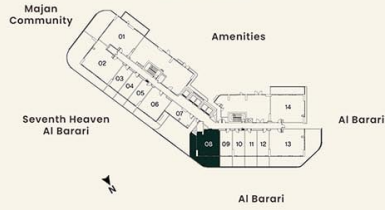

UNIT PLAN

1 BEDROOM

	LEVEL 01	UNIT 08
SUITE AREA	60.90 sq.m.	655.48 sq.ft.
BALCONY AREA	38.94 sq.m.	419.18 sq.ft.
TOTAL AREA	99.84 sq.m.	1074.65 sq.ft.

KEY PLAN