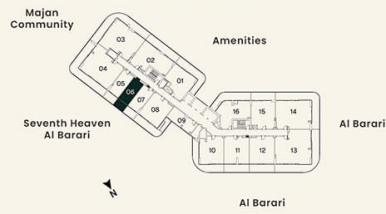

**UNIT PLAN**

**STUDIO**

LEVEL 08, 10, 12, 14 UNIT 06

SUITE AREA	31.22 sq.m.	336.05 sq.ft.
BALCONY AREA	9.50 sq.m.	102.26 sq.ft.
<b>TOTAL AREA</b>	<b>40.72 sq.m.</b>	<b>438.31 sq.ft.</b>

**KEY PLAN**

**UNIT PLAN**