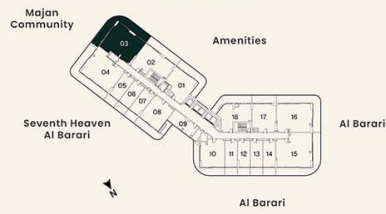

UNIT PLAN

2 BEDROOM

LEVEL 02, 04, 06 UNIT 03

SUITE AREA	94.91 sq.m.	1021.61 sq.ft.
BALCONY AREA	53.10 sq.m.	571.54 sq.ft.
TOTAL AREA	148.01 sq.m.	1593.15 sq.ft.

KEY PLAN