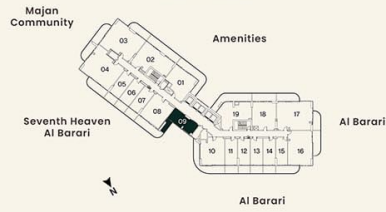

UNIT PLAN

STUDIO

LEVEL 03, 05, 07   UNIT 09

SUITE AREA	36.44 sq.m.	392.21 sq.ft.
BALCONY AREA	8.50 sq.m.	91.49 sq.ft.
TOTAL AREA	44.94 sq.m.	483.70 sq.ft.

KEY PLAN