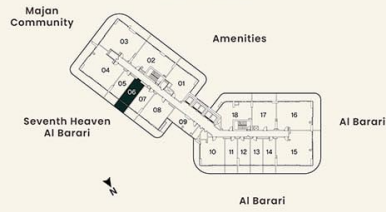

UNIT PLAN

STUDIO

LEVEL 02, 04, 06 UNIT 06

SUITE AREA	31.22 sq.m.	336.05 sq.ft.
BALCONY AREA	9.50 sq.m.	102.26 sq.ft.
TOTAL AREA	40.72 sq.m.	438.31 sq.ft.

KEY PLAN