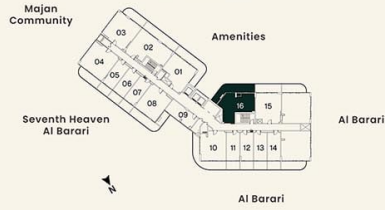

UNIT PLAN

1 BEDROOM

	LEVEL 17	UNIT 16
SUITE AREA	64.52 sq.m.	694.44 sq.ft.
BALCONY AREA	31.45 sq.m.	338.56 sq.ft.
TOTAL AREA	95.97 sq.m.	1033.01 sq.ft.

KEY PLAN