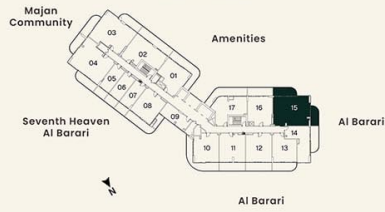

UNIT PLAN

2 BEDROOM

LEVEL 09, 11, 13, 15 UNIT 15

SUITE AREA	93.40 sq.m.	1005.38 sq.ft.
BALCONY AREA	30.53 sq.m.	328.66 sq.ft.
TOTAL AREA	123.94 sq.m.	1334.03 sq.ft.

KEY PLAN