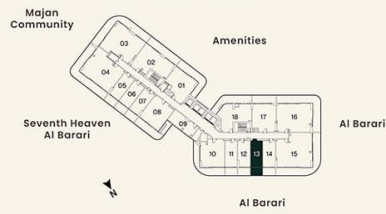

UNIT PLAN

STUDIO

LEVEL 02, 04, 06 UNIT 13

SUITE AREA	31.22 sq.m.	336.05 sq.ft.
BALCONY AREA	9.50 sq.m.	102.26 sq.ft.
TOTAL AREA	40.72 sq.m.	438.31 sq.ft.

KEY PLAN