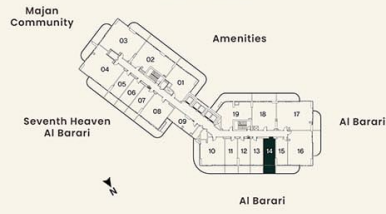

UNIT PLAN

STUDIO

LEVEL 03, 05, 07   UNIT 14

SUITE AREA	31.22 sq.m.	336.05 sq.ft.
BALCONY AREA	9.50 sq.m.	102.26 sq.ft.
TOTAL AREA	40.72 sq.m.	438.31 sq.ft.

KEY PLAN