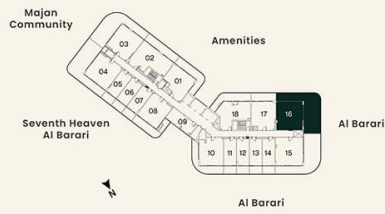

UNIT PLAN

LOWER LEVEL

UPPER LEVEL

3 BEDROOM

LEVEL 16	UNIT 16	
SUITE AREA	142.71 sq.m.	1536.10 sq.ft.
BALCONY AREA	98.63 sq.m.	1061.63 sq.ft.
TOTAL AREA	241.34 sq.m.	2597.73 sq.ft.

KEY PLAN