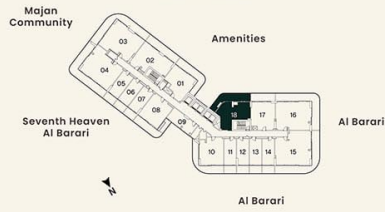

**UNIT PLAN**

**1 BEDROOM**

LEVEL 02, 04, 06 UNIT 18

SUITE AREA	64.30 sq.m.	692.13 sq.ft.
BALCONY AREA	31.53 sq.m.	339.41 sq.ft.
<b>TOTAL AREA</b>	<b>95.83 sq.m.</b>	<b>1031.54 sq.ft.</b>

**KEY PLAN**

**UNIT PLAN**