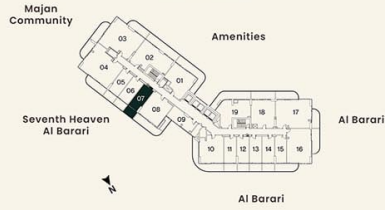

UNIT PLAN

STUDIO

LEVEL 03, 05, 07   UNIT 07

SUITE AREA	31.22 sq.m.	336.05 sq.ft.
BALCONY AREA	9.50 sq.m.	102.26 sq.ft.
TOTAL AREA	40.72 sq.m.	438.31 sq.ft.

KEY PLAN