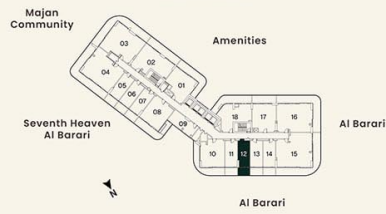

UNIT PLAN

STUDIO

LEVEL 02, 04, 06 UNIT 12

SUITE AREA	31.22 sq.m.	336.05 sq.ft.
BALCONY AREA	9.50 sq.m.	102.26 sq.ft.
TOTAL AREA	40.72 sq.m.	438.31 sq.ft.

KEY PLAN