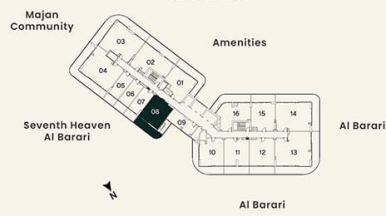

UNIT PLAN

1 BEDROOM

LEVEL 08, 10, 12, 14 UNIT 08

SUITE AREA	61.53 sq.m.	662.33 sq.ft.
BALCONY AREA	22.70 sq.m.	244.35 sq.ft.
TOTAL AREA	84.23 sq.m.	906.68 sq.ft.

KEY PLAN