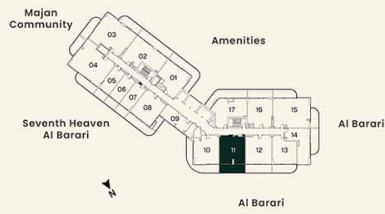

UNIT PLAN

1 BEDROOM

LEVEL 09, 11, 13, 15 UNIT 11

SUITE AREA	63.25 sq.m.	680.82 sq.ft.
BALCONY AREA	19.00 sq.m.	204.51 sq.ft.
TOTAL AREA	82.25 sq.m.	885.33 sq.ft.

KEY PLAN