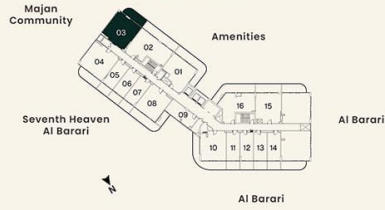

**KEY PLAN**

**UNIT PLAN**

**1 BEDROOM**

LEVEL 17      UNIT 03

SUITE AREA	69.28 sq.m.	745.75 sq.ft.
BALCONY AREA	16.89 sq.m.	181.82 sq.ft.
<b>TOTAL AREA</b>	<b>86.17 sq.m.</b>	<b>927.56 sq.ft.</b>

**KEY PLAN**