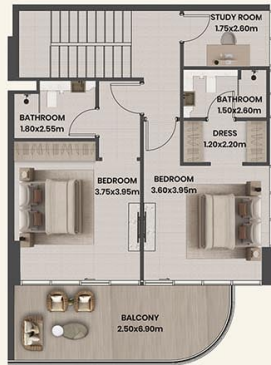

UNIT PLAN

3 BEDROOM

	LEVEL 16	UNIT 15
SUITE AREA	142.85 sq.m.	1537.60 sq.ft.
BALCONY AREA	93.94 sq.m.	1011.15 sq.ft.
TOTAL AREA	236.79 sq.m.	2548.76 sq.ft.

KEY PLAN