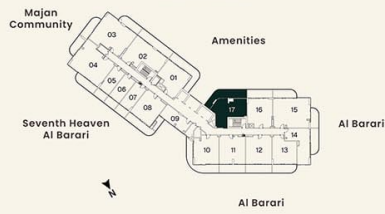

**UNIT PLAN**

**1 BEDROOM**

LEVEL 09, 11, 13, 15 UNIT 17

SUITE AREA	64.30 sq.m.	692.13 sq.ft.
BALCONY AREA	31.53 sq.m.	339.41 sq.ft.
<b>TOTAL AREA</b>	<b>95.83 sq.m.</b>	<b>1031.54 sq.ft.</b>

**KEY PLAN**