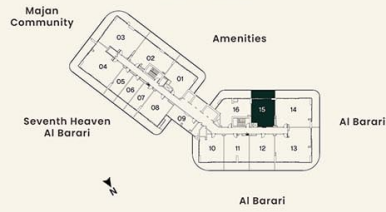

UNIT PLAN

1 BEDROOM

LEVEL 08, 10, 12, 14 UNIT 15

SUITE AREA	61.08 sq.m.	657.46 sq.ft.
BALCONY AREA	18.25 sq.m.	196.44 sq.ft.
TOTAL AREA	79.33 sq.m.	853.90 sq.ft.

KEY PLAN