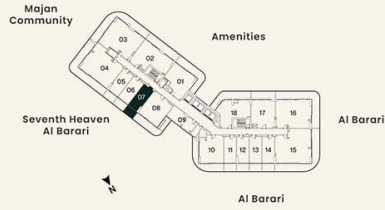

**KEY PLAN**

**UNIT PLAN**

**STUDIO**

LEVEL 02, 04, 06 UNIT 07

SUITE AREA	31.22 sq.m.	336.05 sq.ft.
BALCONY AREA	9.50 sq.m.	102.26 sq.ft.
<b>TOTAL AREA</b>	<b>40.72 sq.m.</b>	<b>438.31 sq.ft.</b>

**KEY PLAN**