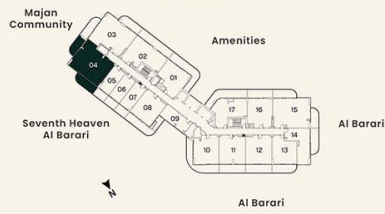

UNIT PLAN

2 BEDROOM

LEVEL 09, 11, 13, 15 UNIT 04

SUITE AREA	96.87 sq.m.	1042.73 sq.ft.
BALCONY AREA	31.78 sq.m.	342.11 sq.ft.
TOTAL AREA	128.66 sq.m.	1384.84 sq.ft.

KEY PLAN