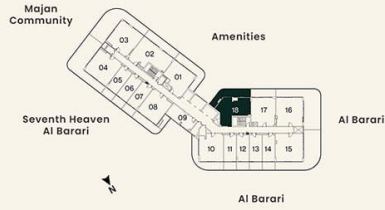

UNIT PLAN

1 BEDROOM

	LEVEL 16	UNIT 18
SUITE AREA	64.47 sq.m.	693.99 sq.ft.
BALCONY AREA	31.45 sq.m.	338.56 sq.ft.
TOTAL AREA	95.93 sq.m.	1032.55 sq.ft.

KEY PLAN