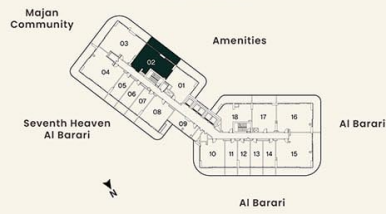

UNIT PLAN

2 BEDROOM

LEVEL 02, 04, 06 UNIT 02

SUITE AREA	76.70 sq.m.	825.62 sq.ft.
BALCONY AREA	28.12 sq.m.	302.73 sq.ft.
TOTAL AREA	104.83 sq.m.	1128.36 sq.ft.

KEY PLAN