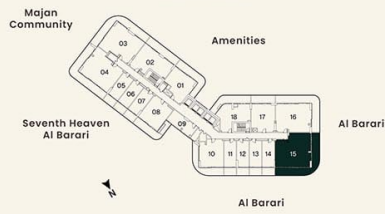

**KEY PLAN**

**UNIT PLAN**

**3 BEDROOM**

LEVEL 02, 04, 06 UNIT 15

SUITE AREA	107.13 sq.m.	1153.15 sq.ft.
BALCONY AREA	54.60 sq.m.	587.69 sq.ft.
<b>TOTAL AREA</b>	<b>161.73 sq.m.</b>	<b>1740.84 sq.ft.</b>

**KEY PLAN**