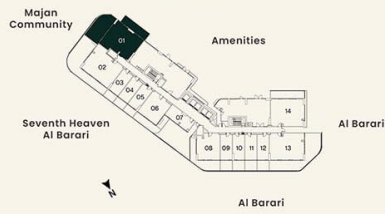

UNIT PLAN

2 BEDROOM

LEVEL 01   UNIT 01

SUITE AREA	94.84 sq.m.	1020.87 sq.ft.
BALCONY AREA	48.21 sq.m.	518.88 sq.ft.
TOTAL AREA	143.05 sq.m.	1539.74 sq.ft.

KEY PLAN