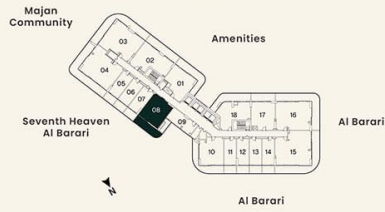

UNIT PLAN

1 BEDROOM

LEVEL 02, 04, 06 UNIT 08

SUITE AREA	61.53 sq.m.	662.33 sq.ft.
BALCONY AREA	22.70 sq.m.	244.35 sq.ft.
TOTAL AREA	84.23 sq.m.	906.68 sq.ft.

KEY PLAN