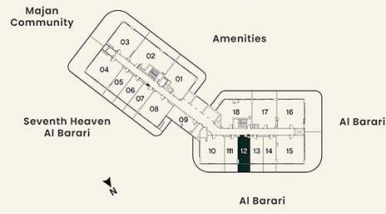

UNIT PLAN

STUDIO

	LEVEL 16	UNIT 12
SUITE AREA	31.22 sq.m.	336.05 sq.ft.
BALCONY AREA	9.50 sq.m.	102.26 sq.ft.
TOTAL AREA	40.72 sq.m.	438.31 sq.ft.

KEY PLAN