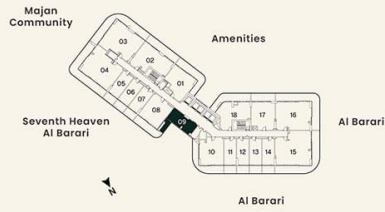

**KEY PLAN**

**UNIT PLAN**

**STUDIO**

LEVEL 02, 04, 06 UNIT 09

SUITE AREA	36.45 sq.m.	392.32 sq.ft.
BALCONY AREA	8.70 sq.m.	93.65 sq.ft.
<b>TOTAL AREA</b>	<b>45.15 sq.m.</b>	<b>485.96 sq.ft.</b>

**KEY PLAN**