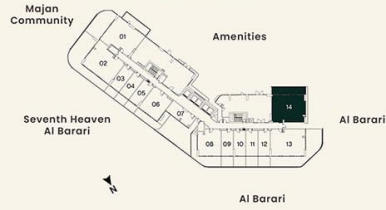

UNIT PLAN

2 BEDROOM

	LEVEL 01	UNIT 14
SUITE AREA	92.20 sq.m.	992.40 sq.ft.
BALCONY AREA	27.00 sq.m.	280.63 sq.ft.
TOTAL AREA	119.20 sq.m.	1283.02 sq.ft.

KEY PLAN