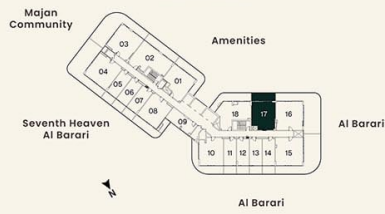

UNIT PLAN

1 BEDROOM

	LEVEL 16	UNIT 17
SUITE AREA	61.08 sq.m.	857.46 sq.ft.
BALCONY AREA	18.25 sq.m.	196.44 sq.ft.
TOTAL AREA	79.33 sq.m.	853.90 sq.ft.

KEY PLAN