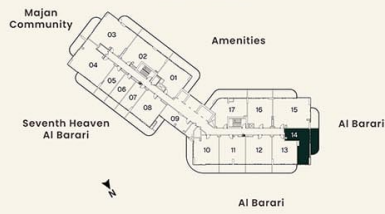

**KEY PLAN**

**UNIT PLAN**

**1 BEDROOM**

LEVEL 09, 11, 13, 15 UNIT 14

SUITE AREA	52.86 sq.m.	569.03 sq.ft.
BALCONY AREA	18.39 sq.m.	197.97 sq.ft.
<b>TOTAL AREA</b>	<b>71.26 sq.m.</b>	<b>766.99 sq.ft.</b>

**KEY PLAN**