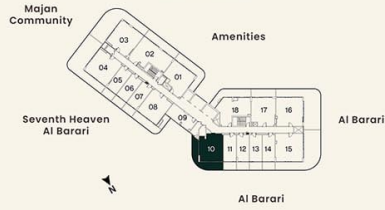

**KEY PLAN**

**UNIT PLAN**

**1 BEDROOM**

	LEVEL 16	UNIT 10
SUITE AREA	61.12 sq.m.	657.93 sq.ft.
BALCONY AREA	33.05 sq.m.	355.77 sq.ft.
TOTAL AREA	94.18 sq.m.	1013.70 sq.ft.

**KEY PLAN**

**UNIT PLAN**

**1 BEDROOM**