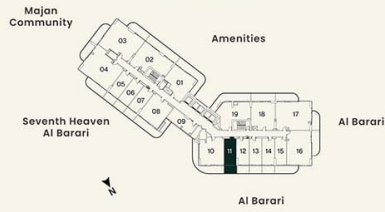

UNIT PLAN

STUDIO

LEVEL 03, 05, 07   UNIT 11

SUITE AREA	31.22 sq.m.	336.05 sq.ft.
BALCONY AREA	9.50 sq.m.	102.26 sq.ft.
TOTAL AREA	40.72 sq.m.	438.31 sq.ft.

KEY PLAN