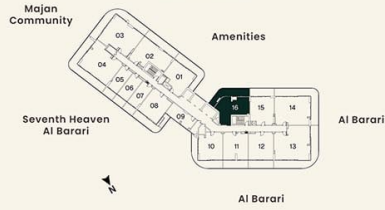

UNIT PLAN

1 BEDROOM

LEVEL 08, 10, 12, 14 UNIT 16

SUITE AREA	64.30 sq.m.	692.13 sq.ft.
BALCONY AREA	31.53 sq.m.	339.41 sq.ft.
TOTAL AREA	95.83 sq.m.	1031.54 sq.ft.

KEY PLAN