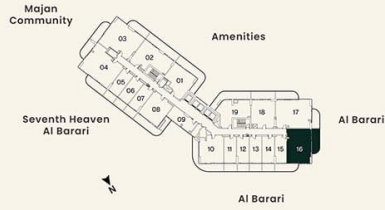

UNIT PLAN

1 BEDROOM

LEVEL 03, 05, 07   UNIT 16

SUITE AREA	53.20 sq.m.	572.65 sq.ft.
BALCONY AREA	18.39 sq.m.	197.97 sq.ft.
TOTAL AREA	71.59 sq.m.	770.61 sq.ft.

KEY PLAN