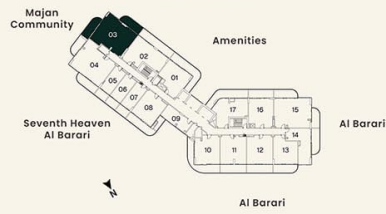

**KEY PLAN**

**UNIT PLAN**

**2 BEDROOM**

LEVEL 09, 11, 13, 15 UNIT 03

SUITE AREA	94.70 sq.m.	1019.34 sq.ft.
BALCONY AREA	34.22 sq.m.	368.31 sq.ft.
TOTAL AREA	128.92 sq.m.	1387.65 sq.ft.

**KEY PLAN**

**UNIT PLAN**