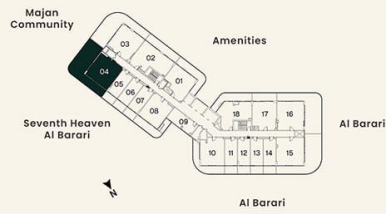

**UNIT PLAN**

**1 BEDROOM**

LEVEL 16      UNIT 04

SUITE AREA	70.50 sq.m.	758.83 sq.ft.
BALCONY AREA	81.47 sq.m.	876.90 sq.ft.
TOTAL AREA	151.96 sq.m.	1635.73 sq.ft.

**KEY PLAN**

**UNIT PLAN**

**STUDIO**

LEVEL 16	UNIT 05	
SUITE AREA	31.22 sq.m.	336.03 sq.ft.
BALCONY AREA	9.50 sq.m.	102.26 sq.ft.
<b>TOTAL AREA</b>	<b>40.72 sq.m.</b>	<b>438.28 sq.ft.</b>