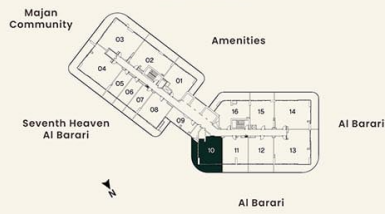

UNIT PLAN

1 BEDROOM

LEVEL 08, 10, 12, 14 UNIT 10

SUITE AREA	61.12 sq.m.	657.93 sq.ft.
BALCONY AREA	33.05 sq.m.	355.77 sq.ft.
TOTAL AREA	94.18 sq.m.	1013.70 sq.ft.

KEY PLAN