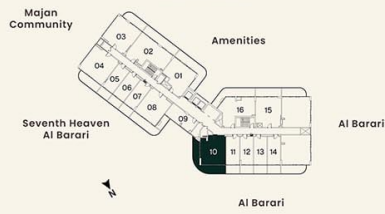

UNIT PLAN

1 BEDROOM

LEVEL 17   UNIT 10

SUITE AREA	61.12 sq.m.	657.93 sq.ft.
BALCONY AREA	33.93 sq.m.	365.17 sq.ft.
TOTAL AREA	95.05 sq.m.	1023.10 sq.ft.

KEY PLAN