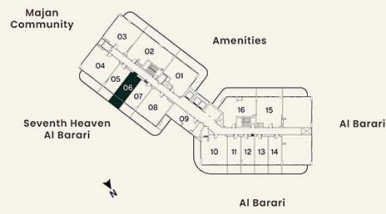

UNIT PLAN

STUDIO

LEVEL 17   UNIT 06

SUITE AREA	31.22 sq.m.	336.05 sq.ft.
BALCONY AREA	9.50 sq.m.	102.26 sq.ft.
TOTAL AREA	40.72 sq.m.	438.31 sq.ft.

KEY PLAN