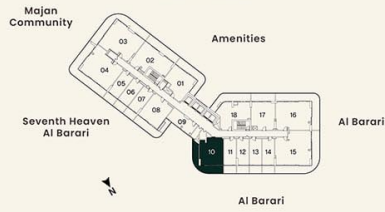

UNIT PLAN

1 BEDROOM

LEVEL 02, 04, 06 UNIT 10

SUITE AREA	61.12 sq.m.	657.93 sq.ft.
BALCONY AREA	33.05 sq.m.	355.77 sq.ft.
TOTAL AREA	94.18 sq.m.	1013.70 sq.ft.

KEY PLAN