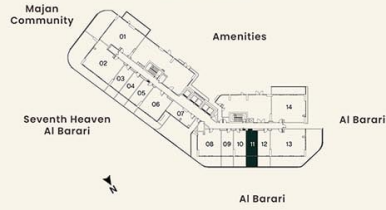

UNIT PLAN

STUDIO

	LEVEL 01	UNIT 11
SUITE AREA	31.22 sq.m.	336.05 sq.ft.
BALCONY AREA	12.54 sq.m.	134.98 sq.ft.
TOTAL AREA	43.76 sq.m.	471.03 sq.ft.

KEY PLAN