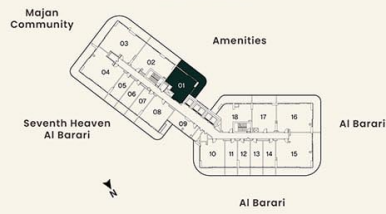

UNIT PLAN

1 BEDROOM

LEVEL 02, 04, 06 UNIT 01

SUITE AREA	61.54 sq.m.	662.36 sq.ft.
BALCONY AREA	34.27 sq.m.	368.84 sq.ft.
TOTAL AREA	95.80 sq.m.	1031.20 sq.ft.

KEY PLAN