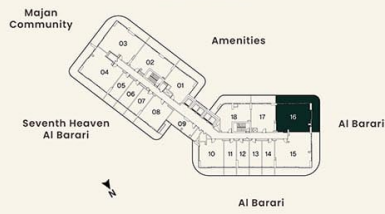

**KEY PLAN**

**UNIT PLAN**

**2 BEDROOM**

LEVEL 02, 04, 06 UNIT 16

SUITE AREA	93.44 sq.m.	1005.83 sq.ft.
BALCONY AREA	54.27 sq.m.	584.12 sq.ft.
<b>TOTAL AREA</b>	<b>147.71 sq.m.</b>	<b>1589.95 sq.ft.</b>

**KEY PLAN**