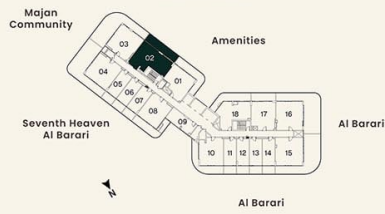

UNIT PLAN

2 BEDROOM

LEVEL 16   UNIT 02

SUITE AREA	76.92 sq.m.	828.01 sq.ft.
BALCONY AREA	28.12 sq.m.	302.73 sq.ft.
TOTAL AREA	105.05 sq.m.	1130.75 sq.ft.

KEY PLAN