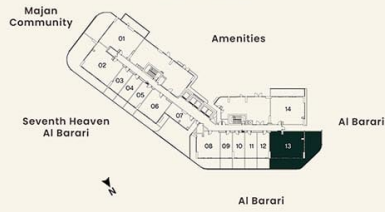

UNIT PLAN

2 BEDROOM

LEVEL 01   UNIT 13

SUITE AREA	92.83 sq.m.	999.26 sq.ft.
BALCONY AREA	76.47 sq.m.	823.08 sq.ft.
TOTAL AREA	169.30 sq.m.	1822.34 sq.ft.

KEY PLAN