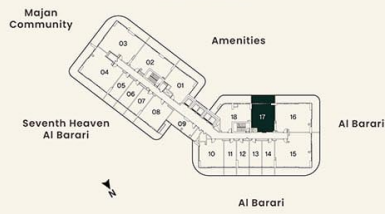

**KEY PLAN**

**UNIT PLAN**

**1 BEDROOM**

LEVEL 02, 04, 06 UNIT 17

SUITE AREA	61.06 sq.m.	657.22 sq.ft.
BALCONY AREA	18.25 sq.m.	196.44 sq.ft.
<b>TOTAL AREA</b>	<b>79.31 sq.m.</b>	<b>853.66 sq.ft.</b>

**KEY PLAN**