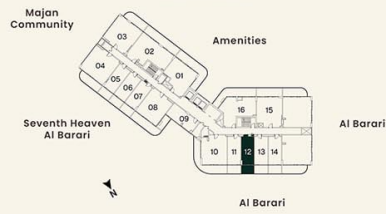

UNIT PLAN

STUDIO

	LEVEL 17	UNIT 12
SUITE AREA	31.22 sq.m.	336.05 sq.ft.
BALCONY AREA	9.50 sq.m.	102.26 sq.ft.
TOTAL AREA	40.72 sq.m.	438.31 sq.ft.

KEY PLAN