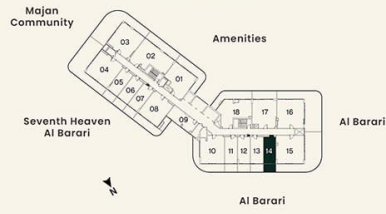

**KEY PLAN**

**UNIT PLAN**

**STUDIO**

	LEVEL 16	UNIT 14
SUITE AREA	31.22 sq.m.	336.05 sq.ft.
BALCONY AREA	9.50 sq.m.	102.26 sq.ft.
<b>TOTAL AREA</b>	<b>40.72 sq.m.</b>	<b>438.31 sq.ft.</b>

**KEY PLAN**

**UNIT PLAN**