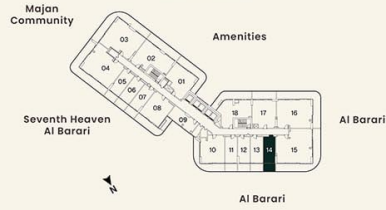

UNIT PLAN

STUDIO

LEVEL 02, 04, 06 UNIT 14

SUITE AREA	31.22 sq.m.	336.05 sq.ft.
BALCONY AREA	9.50 sq.m.	102.26 sq.ft.
TOTAL AREA	40.72 sq.m.	438.31 sq.ft.

KEY PLAN