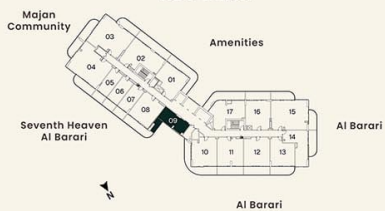

UNIT PLAN

STUDIO

LEVEL 09, 11, 13, 15 UNIT 09

SUITE AREA	36.44 sq.m.	392.21 sq.ft.
BALCONY AREA	8.40 sq.m.	90.46 sq.ft.
TOTAL AREA	44.84 sq.m.	482.67 sq.ft.

KEY PLAN