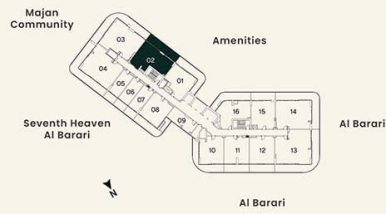

UNIT PLAN

2 BEDROOM

LEVEL 08, 10, 12, 14 UNIT 02

SUITE AREA	76.77 sq.m.	826.34 sq.ft.
BALCONY AREA	28.12 sq.m.	302.73 sq.ft.
TOTAL AREA	104.89 sq.m.	1129.08 sq.ft.

KEY PLAN