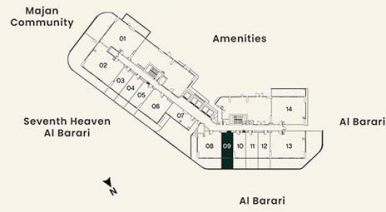

UNIT PLAN

STUDIO

	LEVEL 01	UNIT 09
SUITE AREA	31.22 sq.m.	336.05 sq.ft.
BALCONY AREA	12.54 sq.m.	134.98 sq.ft.
TOTAL AREA	43.76 sq.m.	471.03 sq.ft.

KEY PLAN