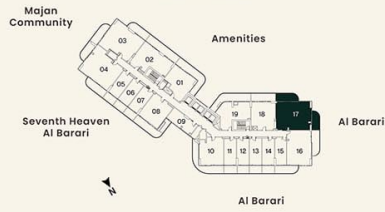

**UNIT PLAN**

**2 BEDROOM**

LEVEL 03, 05, 07    UNIT 17

SUITE AREA	94.15 sq.m.	1013.41 sq.ft.
BALCONY AREA	30.53 sq.m.	328.66 sq.ft.
<b>TOTAL AREA</b>	<b>124.68 sq.m.</b>	<b>1342.07 sq.ft.</b>

**KEY PLAN**