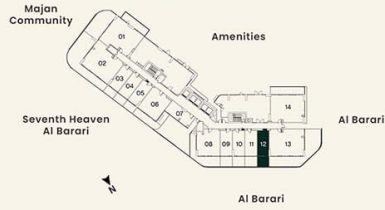

UNIT PLAN

STUDIO

	LEVEL 01	UNIT 12
SUITE AREA	31.22 sq.m.	336.05 sq.ft.
BALCONY AREA	12.54 sq.m.	134.98 sq.ft.
TOTAL AREA	43.76 sq.m.	471.03 sq.ft.

KEY PLAN