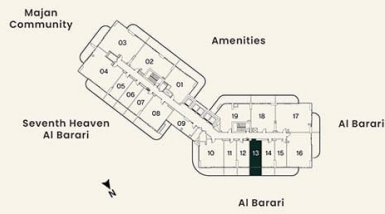

UNIT PLAN

STUDIO

LEVEL 03, 05, 07   UNIT 13

SUITE AREA	31.22 sq.m.	336.05 sq.ft.
BALCONY AREA	9.50 sq.m.	102.26 sq.ft.
TOTAL AREA	40.72 sq.m.	438.31 sq.ft.

KEY PLAN