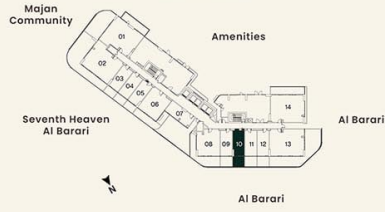

UNIT PLAN

STUDIO

	LEVEL 01	UNIT 10
SUITE AREA	31.22 sq.m.	336.05 sq.ft.
BALCONY AREA	12.54 sq.m.	134.98 sq.ft.
TOTAL AREA	43.76 sq.m.	471.03 sq.ft.

KEY PLAN