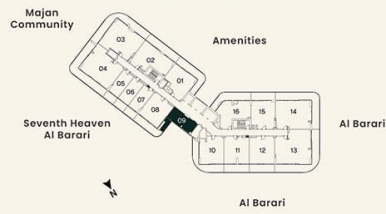

UNIT PLAN

STUDIO

LEVEL 08, 10, 12, 14 UNIT 09

SUITE AREA	36.44 sq.m.	392.21 sq.ft.
BALCONY AREA	8.60 sq.m.	92.59 sq.ft.
TOTAL AREA	45.04 sq.m.	484.80 sq.ft.

KEY PLAN