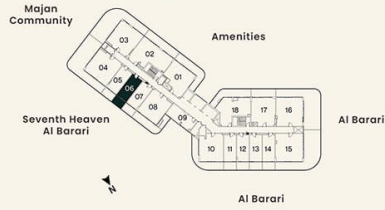

UNIT PLAN

STUDIO

LEVEL 16   UNIT 06

SUITE AREA	31.22 sq.m.	336.05 sq.ft.
BALCONY AREA	9.50 sq.m.	102.26 sq.ft.
TOTAL AREA	40.72 sq.m.	438.31 sq.ft.

KEY PLAN