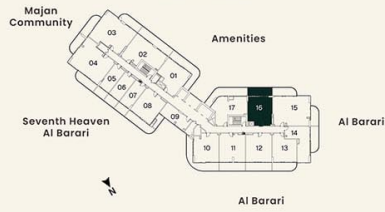

**UNIT PLAN**

**1 BEDROOM**

LEVEL 09, 11, 13, 15 UNIT 16

SUITE AREA	61.08 sq.m.	657.46 sq.ft.
BALCONY AREA	18.25 sq.m.	196.44 sq.ft.
<b>TOTAL AREA</b>	<b>79.33 sq.m.</b>	<b>853.90 sq.ft.</b>

**KEY PLAN**

**UNIT PLAN**