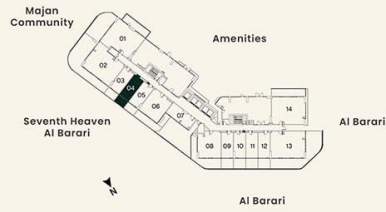

UNIT PLAN

STUDIO

	LEVEL 01	UNIT 04
SUITE AREA	31.22 sq.m.	336.05 sq.ft.
BALCONY AREA	9.71 sq.m.	104.48 sq.ft.
TOTAL AREA	40.93 sq.m.	440.53 sq.ft.

KEY PLAN