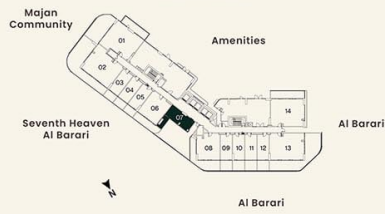

UNIT PLAN

STUDIO

	LEVEL 01	UNIT 07
SUITE AREA	36.44 sq.m.	392.21 sq.ft.
BALCONY AREA	8.60 sq.m.	92.59 sq.ft.
TOTAL AREA	45.04 sq.m.	484.80 sq.ft.

KEY PLAN