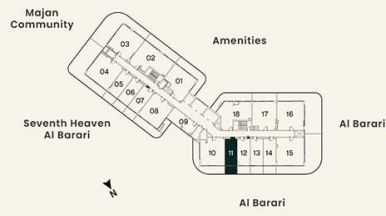

UNIT PLAN

STUDIO

	LEVEL 16	UNIT 11
SUITE AREA	31.22 sq.m.	336.05 sq.ft.
BALCONY AREA	9.50 sq.m.	102.26 sq.ft.
TOTAL AREA	40.72 sq.m.	438.31 sq.ft.

KEY PLAN