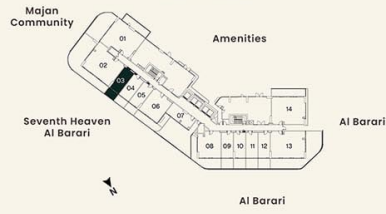

UNIT PLAN

STUDIO

	LEVEL 01	UNIT 03
SUITE AREA	31.22 sq.m.	336.03 sq.ft.
BALCONY AREA	9.86 sq.m.	106.09 sq.ft.
TOTAL AREA	41.07 sq.m.	442.12 sq.ft.

KEY PLAN