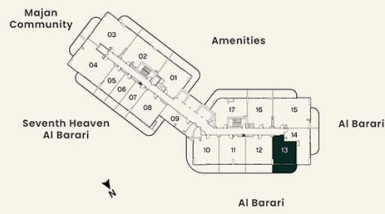

**KEY PLAN**

**UNIT PLAN**

**1 BEDROOM**

LEVEL 09, 11, 13, 15 UNIT 13

SUITE AREA	54.22 sq.m.	583.59 sq.ft.
BALCONY AREA	17.14 sq.m.	184.51 sq.ft.
TOTAL AREA	71.36 sq.m.	768.10 sq.ft.

**KEY PLAN**

**UNIT PLAN**