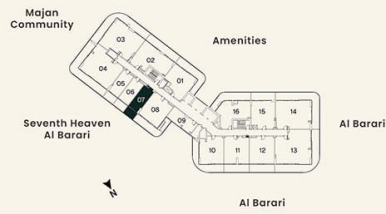

UNIT PLAN

STUDIO

LEVEL 08, 10, 12, 14 UNIT 07

SUITE AREA	31.22 sq.m.	336.05 sq.ft.
BALCONY AREA	9.50 sq.m.	102.26 sq.ft.
TOTAL AREA	40.72 sq.m.	438.31 sq.ft.

KEY PLAN