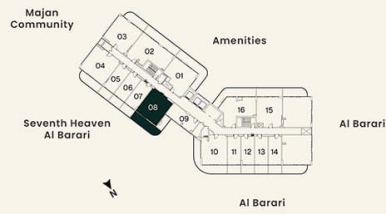

UNIT PLAN

1 BEDROOM

LEVEL 17   UNIT 08

SUITE AREA	61.53 sq.m.	662.33 sq.ft.
BALCONY AREA	22.90 sq.m.	246.50 sq.ft.
TOTAL AREA	84.43 sq.m.	908.83 sq.ft.

KEY PLAN