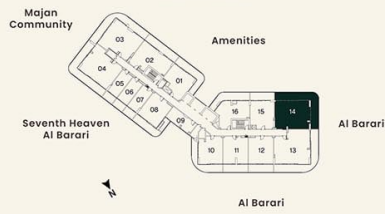

UNIT PLAN

2 BEDROOM

LEVEL 08, 10, 12, 14 UNIT 14

SUITE AREA	93.44 sq.m.	1005.83 sq.ft.
BALCONY AREA	54.27 sq.m.	584.12 sq.ft.
TOTAL AREA	147.71 sq.m.	1589.95 sq.ft.

KEY PLAN