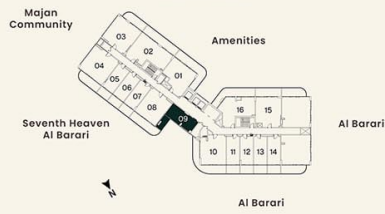

UNIT PLAN

STUDIO

LEVEL 17   UNIT 09

SUITE AREA	36.45 sq.m.	392.32 sq.ft.
BALCONY AREA	8.40 sq.m.	90.46 sq.ft.
TOTAL AREA	44.85 sq.m.	482.77 sq.ft.

KEY PLAN