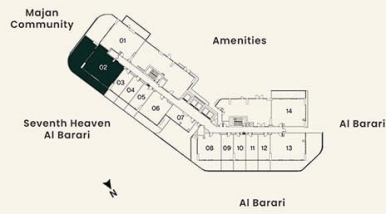

**KEY PLAN**

**UNIT PLAN**

**2 BEDROOM**

	LEVEL 01	UNIT 02
SUITE AREA	96.95 sq.m.	1043.59 sq.ft.
BALCONY AREA	85.26 sq.m.	917.70 sq.ft.
TOTAL AREA	182.21 sq.m.	1961.29 sq.ft.

**KEY PLAN**

**UNIT PLAN**

**2 BEDROOM**