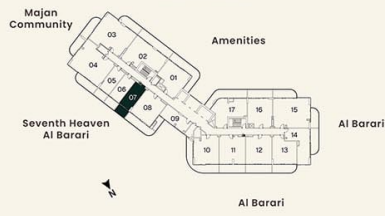

UNIT PLAN

STUDIO

LEVEL 09, 11, 13, 15 UNIT 07

SUITE AREA	31.22 sq.m.	336.05 sq.ft.
BALCONY AREA	9.50 sq.m.	102.26 sq.ft.
TOTAL AREA	40.72 sq.m.	438.31 sq.ft.

KEY PLAN