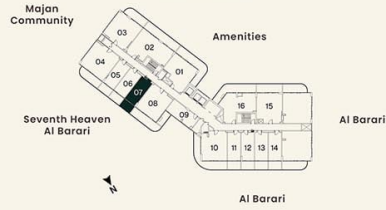

UNIT PLAN

STUDIO

LEVEL 17	UNIT 07	
SUITE AREA	31.22 sq.m.	336.05 sq.ft.
BALCONY AREA	9.50 sq.m.	102.26 sq.ft.
TOTAL AREA	40.72 sq.m.	438.31 sq.ft.

KEY PLAN