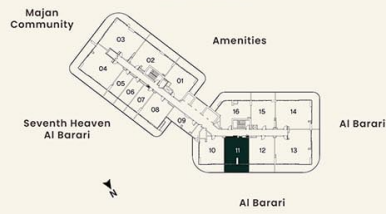

**KEY PLAN**

**UNIT PLAN**

**1 BEDROOM**

LEVEL 08, 10, 12, 14 UNIT 11

SUITE AREA	63.25 sq.m.	680.82 sq.ft.
BALCONY AREA	19.00 sq.m.	204.51 sq.ft.
TOTAL AREA	82.25 sq.m.	885.33 sq.ft.

**KEY PLAN**

**UNIT PLAN**