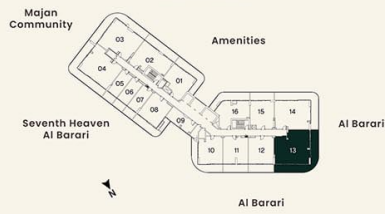

UNIT PLAN

3 BEDROOM

LEVEL 08, 10, 12, 14 UNIT 13

SUITE AREA	107.12 sq.m.	1153.01 sq.ft.
BALCONY AREA	54.60 sq.m.	587.69 sq.ft.
TOTAL AREA	161.72 sq.m.	1740.70 sq.ft.

KEY PLAN