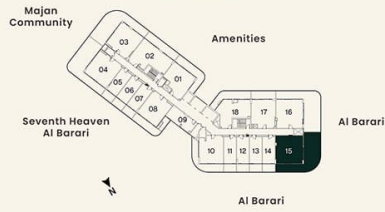

UNIT PLAN

3 BEDROOM

	LEVEL 16	UNIT 15
SUITE AREA	142.85 sq.m.	1537.60 sq.ft.
BALCONY AREA	93.94 sq.m.	1011.15 sq.ft.
TOTAL AREA	236.79 sq.m.	2548.76 sq.ft.

KEY PLAN