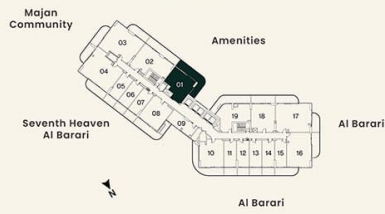

**UNIT PLAN**

**1 BEDROOM**

LEVEL 03, 05, 07 UNIT 01

SUITE AREA	61.54 sq.m.	662.36 sq.ft.
BALCONY AREA	34.20 sq.m.	368.14 sq.ft.
<b>TOTAL AREA</b>	<b>95.74 sq.m.</b>	<b>1030.49 sq.ft.</b>

**KEY PLAN**

**UNIT PLAN**