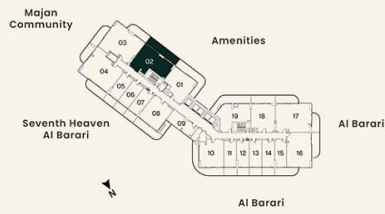

UNIT PLAN

2 BEDROOM

LEVEL 03, 05, 07   UNIT 02

SUITE AREA	76.70 sq.m.	825.59 sq.ft.
BALCONY AREA	28.12 sq.m.	302.73 sq.ft.
TOTAL AREA	104.83 sq.m.	1128.33 sq.ft.

KEY PLAN