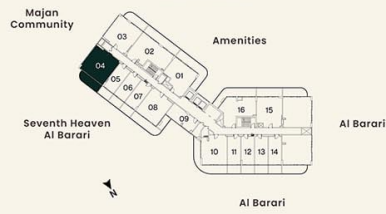

**KEY PLAN**

**UNIT PLAN**

**1 BEDROOM**

LEVEL 17      UNIT 04

SUITE AREA	70.62 sq.m.	760.12 sq.ft.
BALCONY AREA	17.39 sq.m.	187.20 sq.ft.
<b>TOTAL AREA</b>	<b>88.01 sq.m.</b>	<b>947.32 sq.ft.</b>

**KEY PLAN**