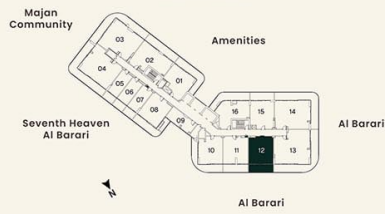

**KEY PLAN**

**UNIT PLAN**

**1 BEDROOM**

LEVEL 08, 10, 12, 14 UNIT 12

SUITE AREA	63.43 sq.m.	682.75 sq.ft.
BALCONY AREA	19.00 sq.m.	204.51 sq.ft.
<b>TOTAL AREA</b>	<b>82.43 sq.m.</b>	<b>887.27 sq.ft.</b>

**KEY PLAN**