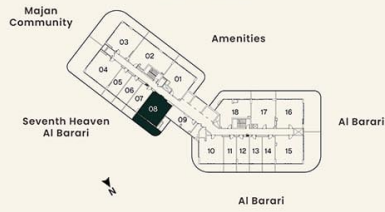

**KEY PLAN**

**UNIT PLAN**

**1 BEDROOM**

	LEVEL 16	UNIT 08
SUITE AREA	61.53 sq.m.	662.33 sq.ft.
BALCONY AREA	22.97 sq.m.	247.21 sq.ft.
<b>TOTAL AREA</b>	<b>84.50 sq.m.</b>	<b>909.54 sq.ft.</b>

**KEY PLAN**