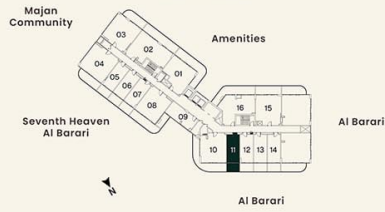

UNIT PLAN

STUDIO

	LEVEL 17	UNIT 11
SUITE AREA	31.22 sq.m.	336.05 sq.ft.
BALCONY AREA	9.50 sq.m.	102.26 sq.ft.
TOTAL AREA	40.72 sq.m.	438.31 sq.ft.

KEY PLAN