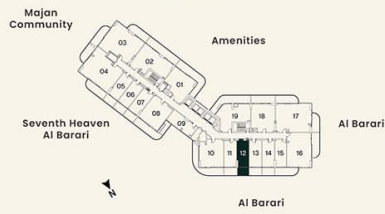

**UNIT PLAN**

**STUDIO**

LEVEL 03, 05, 07    UNIT 12

SUITE AREA	31.22 sq.m.	336.05 sq.ft.
BALCONY AREA	9.50 sq.m.	102.26 sq.ft.
<b>TOTAL AREA</b>	<b>40.72 sq.m.</b>	<b>438.31 sq.ft.</b>

**KEY PLAN**

**UNIT PLAN**