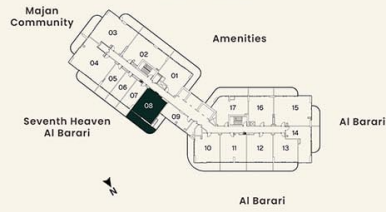

**UNIT PLAN**

**1 BEDROOM**

LEVEL 09, 11, 13, 15 UNIT 08

SUITE AREA	61.52 sq.m.	662.20 sq.ft.
BALCONY AREA	22.97 sq.m.	247.21 sq.ft.
<b>TOTAL AREA</b>	<b>84.49 sq.m.</b>	<b>909.41 sq.ft.</b>

**KEY PLAN**

**UNIT PLAN**