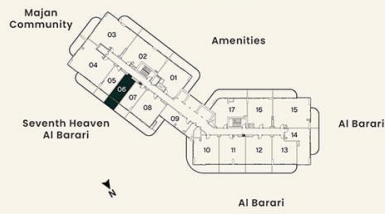

UNIT PLAN

STUDIO

LEVEL 09, 11, 13, 15 UNIT 06

SUITE AREA	31.22 sq.m.	336.05 sq.ft.
BALCONY AREA	9.50 sq.m.	102.26 sq.ft.
TOTAL AREA	40.72 sq.m.	438.31 sq.ft.

KEY PLAN