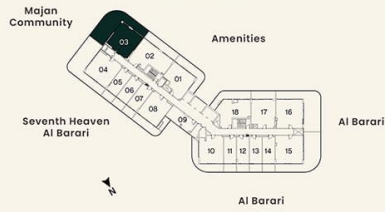

UNIT PLAN

1 BEDROOM

LEVEL 16   UNIT 03

SUITE AREA	69.54 sq.m.	748.52 sq.ft.
BALCONY AREA	76.30 sq.m.	821.26 sq.ft.
TOTAL AREA	145.84 sq.m.	1569.78 sq.ft.

KEY PLAN