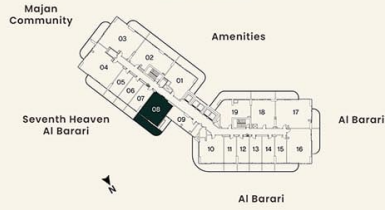

**KEY PLAN**

**UNIT PLAN**

**1 BEDROOM**

LEVEL 03, 05, 07    UNIT 08

SUITE AREA	61.52 sq.m.	662.20 sq.ft.
BALCONY AREA	22.97 sq.m.	247.21 sq.ft.
<b>TOTAL AREA</b>	<b>84.49 sq.m.</b>	<b>909.41 sq.ft.</b>

**KEY PLAN**