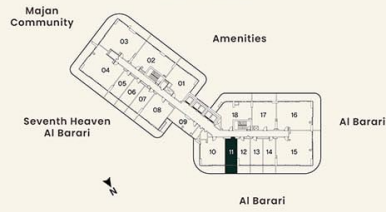

UNIT PLAN

STUDIO

LEVEL 02, 04, 06 UNIT 11

SUITE AREA	31.22 sq.m.	336.05 sq.ft.
BALCONY AREA	9.50 sq.m.	102.26 sq.ft.
TOTAL AREA	40.72 sq.m.	438.31 sq.ft.

KEY PLAN