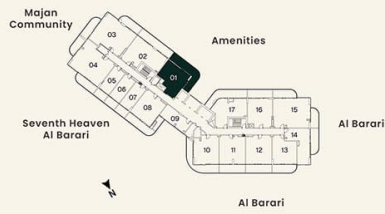

UNIT PLAN

1 BEDROOM

LEVEL 09, 11, 13, 15 UNIT 01

SUITE AREA	61.54 sq.m.	662.36 sq.ft.
BALCONY AREA	34.20 sq.m.	368.14 sq.ft.
TOTAL AREA	95.74 sq.m.	1030.49 sq.ft.

KEY PLAN