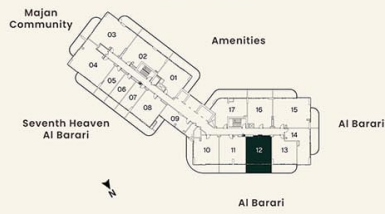

**KEY PLAN**

**UNIT PLAN**

**1 BEDROOM**

LEVEL 09, 11, 13, 15 UNIT 12

SUITE AREA	63.43 sq.m.	682.75 sq.ft.
BALCONY AREA	19.00 sq.m.	204.51 sq.ft.
<b>TOTAL AREA</b>	<b>82.43 sq.m.</b>	<b>887.27 sq.ft.</b>

**KEY PLAN**