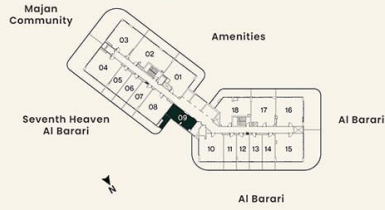

UNIT PLAN

STUDIO

LEVEL 16   UNIT 09

SUITE AREA	36.48 sq.m.	392.64 sq.ft.
BALCONY AREA	8.40 sq.m.	90.44 sq.ft.
TOTAL AREA	44.88 sq.m.	483.08 sq.ft.

KEY PLAN