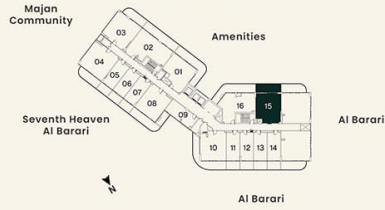

UNIT PLAN

1 BEDROOM

	LEVEL 17	UNIT 15
SUITE AREA	61.08 sq.m.	657.46 sq.ft.
BALCONY AREA	18.25 sq.m.	196.44 sq.ft.
TOTAL AREA	79.33 sq.m.	853.90 sq.ft.

KEY PLAN