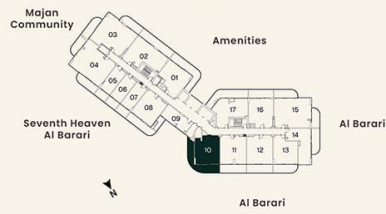

**KEY PLAN**

**UNIT PLAN**

**1 BEDROOM**

LEVEL 09, 11, 13, 15 UNIT 10

SUITE AREA	61.12 sq.m.	657.93 sq.ft.
BALCONY AREA	33.05 sq.m.	355.77 sq.ft.
TOTAL AREA	94.18 sq.m.	1013.70 sq.ft.

**KEY PLAN**

**UNIT PLAN**