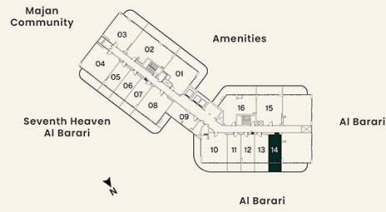

UNIT PLAN

STUDIO

	LEVEL 17	UNIT 14
SUITE AREA	31.22 sq.m.	336.05 sq.ft.
BALCONY AREA	9.50 sq.m.	102.26 sq.ft.
TOTAL AREA	40.72 sq.m.	438.31 sq.ft.

KEY PLAN