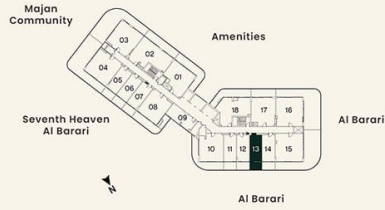

UNIT PLAN

STUDIO

	LEVEL 16	UNIT 13
SUITE AREA	31.22 sq.m.	336.05 sq.ft.
BALCONY AREA	9.50 sq.m.	102.26 sq.ft.
TOTAL AREA	40.72 sq.m.	438.31 sq.ft.

KEY PLAN