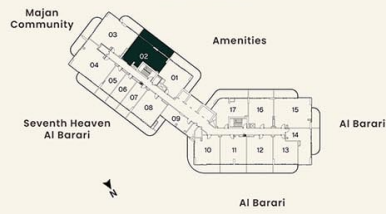

UNIT PLAN

2 BEDROOM

LEVEL 09, 11, 13, 15 UNIT 02

SUITE AREA	76.74 sq.m.	826.02 sq.ft.
BALCONY AREA	28.12 sq.m.	302.73 sq.ft.
TOTAL AREA	104.86 sq.m.	1128.75 sq.ft.

KEY PLAN