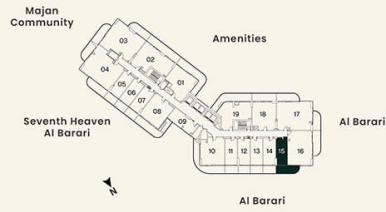

UNIT PLAN

1 BEDROOM

LEVEL 03, 05, 07   UNIT 15

SUITE AREA	54.22 sq.m.	583.59 sq.ft.
BALCONY AREA	17.14 sq.m.	184.51 sq.ft.
TOTAL AREA	71.36 sq.m.	768.10 sq.ft.

KEY PLAN