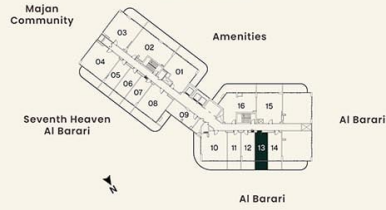

UNIT PLAN

STUDIO

	LEVEL 17	UNIT 13
SUITE AREA	31.22 sq.m.	336.05 sq.ft.
BALCONY AREA	9.50 sq.m.	102.26 sq.ft.
TOTAL AREA	40.72 sq.m.	438.31 sq.ft.

KEY PLAN