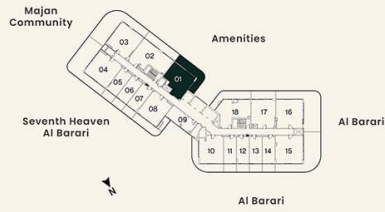

### KEY PLAN

**UNIT PLAN**

**1 BEDROOM**

LEVEL 16      UNIT 01

SUITE AREA	61.54 sq.m.	662.44 sq.ft.
BALCONY AREA	34.20 sq.m.	368.14 sq.ft.
<b>TOTAL AREA</b>	<b>95.74 sq.m.</b>	<b>1030.57 sq.ft.</b>

**KEY PLAN**