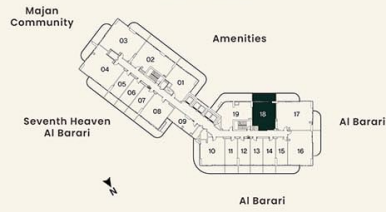

UNIT PLAN

1 BEDROOM

LEVEL 03, 05, 07   UNIT 18

SUITE AREA	61.06 sq.m.	657.22 sq.ft.
BALCONY AREA	18.25 sq.m.	196.44 sq.ft.
TOTAL AREA	79.31 sq.m.	853.66 sq.ft.

KEY PLAN