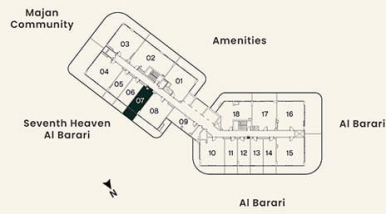

UNIT PLAN

STUDIO

	LEVEL 16	UNIT 07
SUITE AREA	31.22 sq.m.	336.05 sq.ft.
BALCONY AREA	9.50 sq.m.	102.26 sq.ft.
TOTAL AREA	40.72 sq.m.	438.31 sq.ft.

KEY PLAN