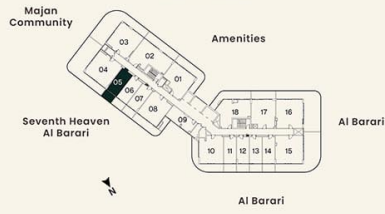

UNIT PLAN

STUDIO

LEVEL 16	UNIT 05	
SUITE AREA	31.22 sq.m.	336.03 sq.ft.
BALCONY AREA	9.50 sq.m.	102.26 sq.ft.
TOTAL AREA	40.72 sq.m.	438.28 sq.ft.

KEY PLAN