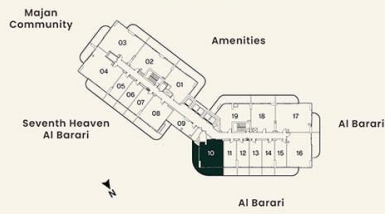

UNIT PLAN

1 BEDROOM

LEVEL 03, 05, 07   UNIT 10

SUITE AREA	61.12 sq.m.	657.93 sq.ft.
BALCONY AREA	33.05 sq.m.	355.77 sq.ft.
TOTAL AREA	94.18 sq.m.	1013.70 sq.ft.

KEY PLAN