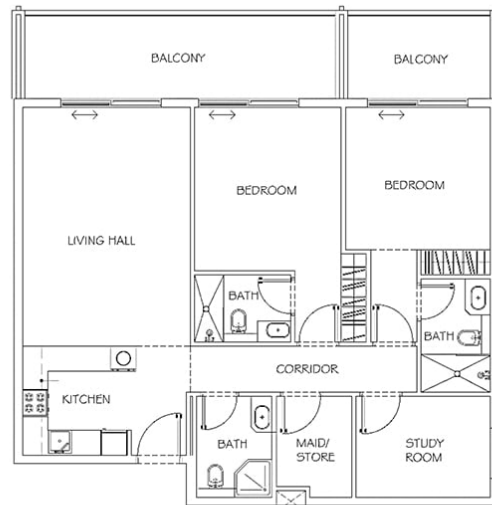

Divine Residencia by Takmeel - Apartment

3-BEDROOM APARTMENT

TYPE I

Apartment No.
109,209,309,409

Unit Area	1191 SQ.FT.
Balcony Area	159 - 321 SQ.FT.
Total Area	1350 - 1512 SQ.FT.

2-BEDROOM APARTMENT

____TYPE I-A

Apartment No.
102,202,302,402

Unit Area	1106 SQ.FT.
Balcony Area	252 SQ.FT.
Total Area	1359 SQ.FT.

I-BEDROOM APARTMENT

___TYPE I-A

Apartment No.
114,214,314,414
116,216,316,416

Unit Area	677 - 683 SQ.FT.
Balcony Area	165 - 202 SQ.FT.
Total Area	848 - 885 SQ.FT.

2-BEDROOM APARTMENT

___TYPE I-B

Apartment No.
103,203,303,403

Unit Area	1106 SQ.FT.
Balcony Area	118 - 236 SQ.FT.
Total Area	1224 - 1342 SQ.FT.

I-BEDROOM APARTMENT

___TYPE I-B

Apartment No.
105,205,305,405
106,206,306,406

Unit Area	686 SQ.FT.
Balcony Area	112 - 149 SQ.FT.
Total Area	798 - 835 SQ.FT.

I-BEDROOM APARTMENT

___TYPE I-C

Apartment No.
110,210,310,410

Unit Area	676 SQ.FT.
Balcony Area	100 - 130 SQ.FT.
Total Area	775 - 805 SQ.FT.