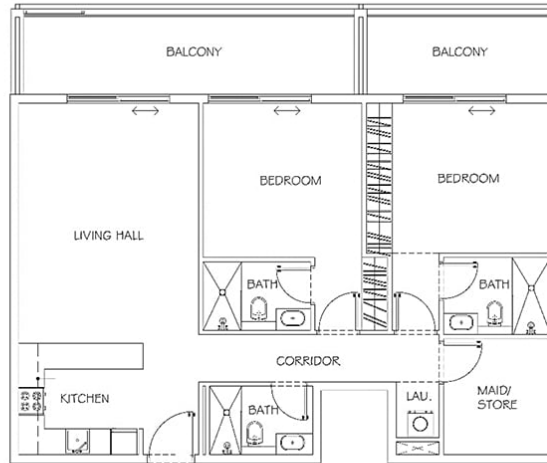

2-BEDROOM APARTMENT

___TYPE 2-B

Apartment No.
104,204,304,404
108,208,308,408

Unit Area	1029 SQ.FT.
Balcony Area	113 - 241 SQ.FT.
Total Area	1142 - 1270 SQ.FT.

2-BEDROOM APARTMENT

___TYPE 3

Apartment No.
107,207,307,407