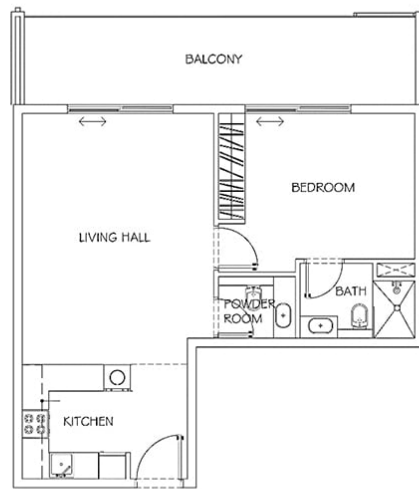

1-BEDROOM APARTMENT

____TYPE 4

Apartment No.
115,215,315,415

Unit Area	650 SQ.FT.
Balcony Area	172 - 206 SQ.FT.
Total Area	822 - 856 SQ.FT.