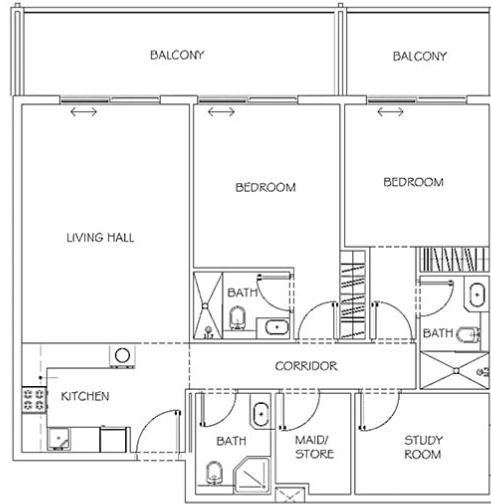

Divine Residencia by Takmeel - Apartment

3-BEDROOM APARTMENT

TYPE I

Apartment No.
109,209,309,409

Unit Area	1191 SQ.FT.
Balcony Area	159 - 321 SQ.FT.
Total Area	1350 - 1512 SQ.FT.

2-BEDROOM APARTMENT

____TYPE I-A

Apartment No.
102,202,302,402

Unit Area	1106 SQ.FT.
Balcony Area	252 SQ.FT.
Total Area	1359 SQ.FT.

I-BEDROOM APARTMENT

___TYPE I-A

Apartment No.
114,214,314,414
116,216,316,416

Unit Area	677 - 683 SQ.FT.
Balcony Area	165 - 202 SQ.FT.
Total Area	848 - 885 SQ.FT.

2-BEDROOM APARTMENT

___TYPE I-B

Apartment No.
103,203,303,403

Unit Area	1106 SQ.FT.
Balcony Area	118 - 236 SQ.FT.
Total Area	1224 - 1342 SQ.FT.

I-BEDROOM APARTMENT

___TYPE I-B

Apartment No.
105,205,305,405
106,206,306,406