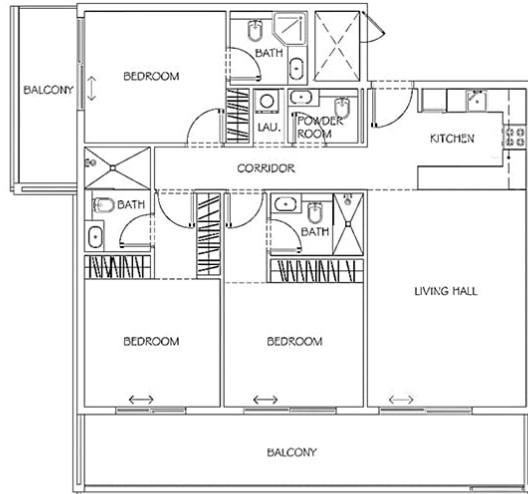

Divine Residencia by Takmeel - Apartment

3-BEDROOM APARTMENT

TYPE I

Apartment No.
109,209,309,409

Unit Area	1191 SQ.FT.
Balcony Area	159 - 321 SQ.FT.
Total Area	1350 - 1512 SQ.FT.

2-BEDROOM APARTMENT

____TYPE I-A

Apartment No.
102,202,302,402

Unit Area	1106 SQ.FT.
Balcony Area	252 SQ.FT.
Total Area	1359 SQ.FT.

I-BEDROOM APARTMENT

___TYPE I-A

Apartment No.
114,214,314,414
116,216,316,416

Unit Area	677 - 683 SQ.FT.
Balcony Area	165 - 202 SQ.FT.
Total Area	848 - 885 SQ.FT.

2-BEDROOM APARTMENT

___TYPE I-B

Apartment No.
103,203,303,403

Unit Area	1106 SQ.FT.
Balcony Area	118 - 236 SQ.FT.
Total Area	1224 - 1342 SQ.FT.

I-BEDROOM APARTMENT

___TYPE I-B

Apartment No.
105,205,305,405
106,206,306,406