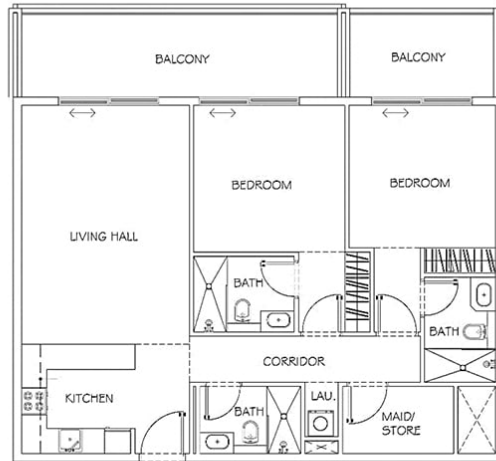

1-BEDROOM APARTMENT

___TYPE 2

Apartment No.
111,211,311,411

Unit Area	737 SQ.FT.
Balcony Area	309 - 346 SQ.FT.
Total Area	1046 - 1083 SQ.FT.

2-BEDROOM APARTMENT

TYPE 2-A

Apartment No.
101,201,301,401

Unit Area	1018 SQ.FT.
Balcony Area	255 SQ.FT.
Total Area	1273 SQ.FT.

2-BEDROOM APARTMENT

___TYPE 2-B

Apartment No.
104,204,304,404
108,208,308,408

Unit Area	1029 SQ.FT.
Balcony Area	113 - 241 SQ.FT.
Total Area	1142 - 1270 SQ.FT.

2-BEDROOM APARTMENT

___TYPE 3

Apartment No.
107,207,307,407