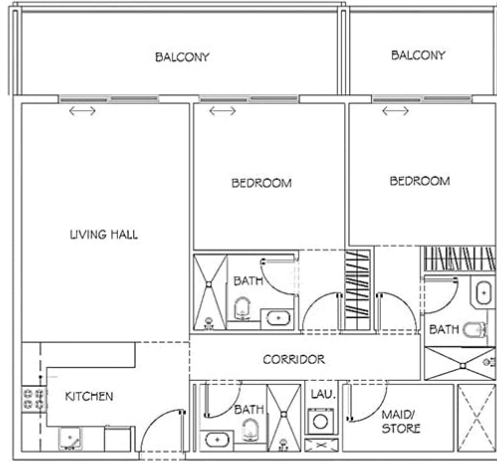

Unit Area	686 SQ.FT.
Balcony Area	112 - 149 SQ.FT.
Total Area	798 - 835 SQ.FT.

I-BEDROOM APARTMENT

___TYPE I-C

Apartment No.
110,210,310,410

Unit Area	676 SQ.FT.
Balcony Area	100 - 130 SQ.FT.
Total Area	775 - 805 SQ.FT.

1-BEDROOM APARTMENT

___TYPE 2

Apartment No.
111,211,311,411

Unit Area	737 SQ.FT.
Balcony Area	309 - 346 SQ.FT.
Total Area	1046 - 1083 SQ.FT.

2-BEDROOM APARTMENT

TYPE 2-A

Apartment No.
101,201,301,401

Unit Area	1018 SQ.FT.
Balcony Area	255 SQ.FT.
Total Area	1273 SQ.FT.

2-BEDROOM APARTMENT

___TYPE 2-B

Apartment No.
104,204,304,404
108,208,308,408

Unit Area	1029 SQ.FT.
Balcony Area	113 - 241 SQ.FT.
Total Area	1142 - 1270 SQ.FT.

2-BEDROOM APARTMENT

___TYPE 3

Apartment No.
107,207,307,407