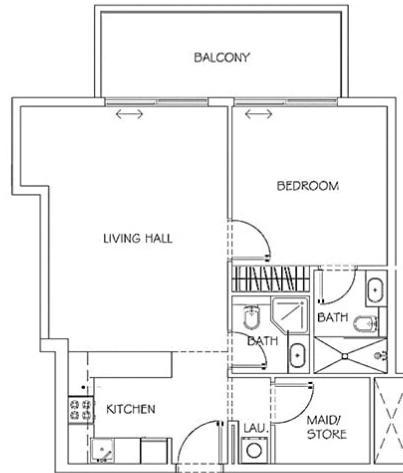

1-BEDROOM APARTMENT

____TYPE 4

Apartment No.
115,215,315,415

Unit Area	650 SQ.FT.
Balcony Area	172 - 206 SQ.FT.
Total Area	822 - 856 SQ.FT.

1-BEDROOM APARTMENT

___TYPE 5

Apartment No.
113,213,313,413

Unit Area	714 SQ.FT.
Balcony Area	119 - 125 SQ.FT.
Total Area	833 - 839 SQ.FT.