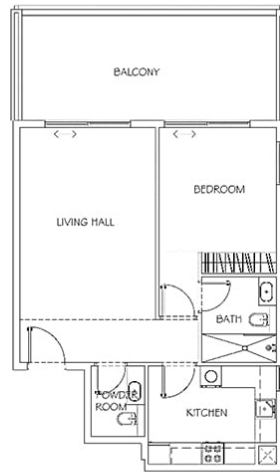

2-BEDROOM APARTMENT

___TYPE 2-B

Apartment No.
104,204,304,404
108,208,308,408

Unit Area	1029 SQ.FT.
Balcony Area	113 - 241 SQ.FT.
Total Area	1142 - 1270 SQ.FT.

2-BEDROOM APARTMENT

___TYPE 3

Apartment No.
107,207,307,407

Unit Area	1035 SQ.FT.
Balcony Area	112 - 259 SQ.FT.
Total Area	1247 - 1393 SQ.FT.

I-BEDROOM APARTMENT

___TYPE 3

Apartment No.
112,212,312,412

Unit Area	696 SQ.FT.
Balcony Area	188 - 245 SQ.FT.
Total Area	884 - 941 SQ.FT.