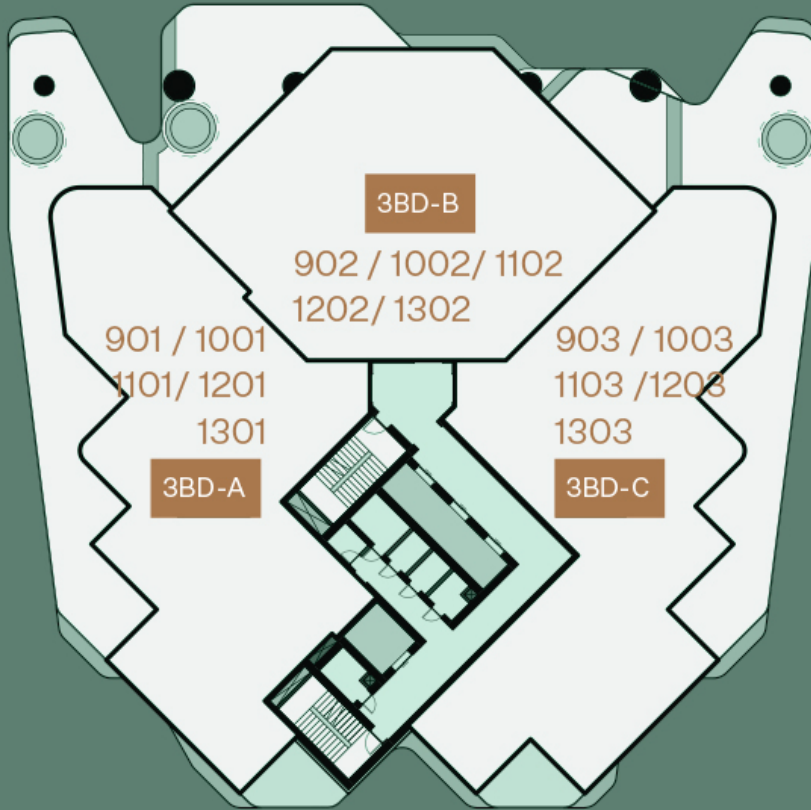

Eywa Dubai - Apartment

Floorplate levels
14, 15, 16, 17

Floorplate levels 2, 3, 4, 5

Floorplate levels 6, 7, 8

Floorplate levels 9, 10, 11, 12, 13

CONTACT US

Call Us [+971 4 248 3400](tel:+97142483400)

WhatsApp [+971 55 162 3236](https://wa.me/971551623236)