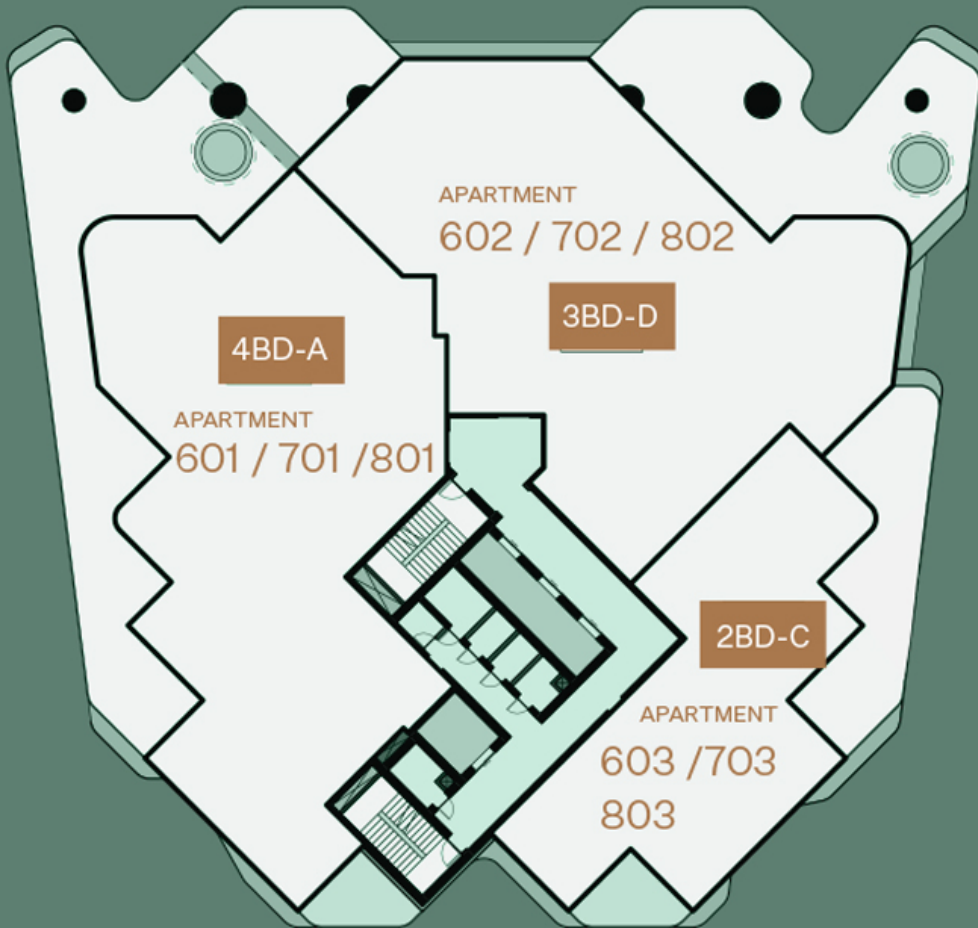

Eywa Dubai - Apartment

Floorplate levels
14, 15, 16, 17

Floorplate levels 2, 3, 4, 5

Floorplate levels 6, 7, 8

Floorplate levels 9, 10, 11, 12, 13

CONTACT US

Call Us [+971 4 248 3400](tel:+97142483400)

WhatsApp [+971 55 162 3236](https://wa.me/971551623236)