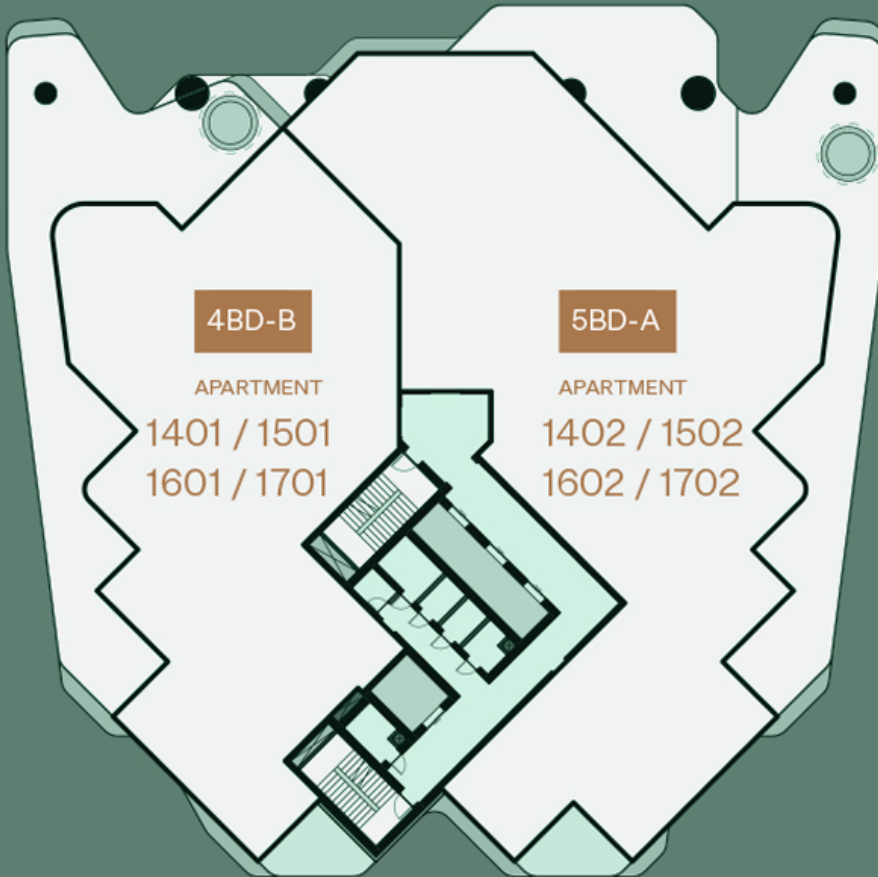

Eywa Dubai - Apartment

Floorplate levels
14, 15, 16, 17

Floorplate levels 2, 3, 4, 5

Floorplate levels 6, 7, 8

Floorplate levels 9, 10, 11, 12, 13

CONTACT US

Call Us [+971 4 248 3400](tel:+97142483400)

WhatsApp [+971 55 162 3236](https://wa.me/971551623236)