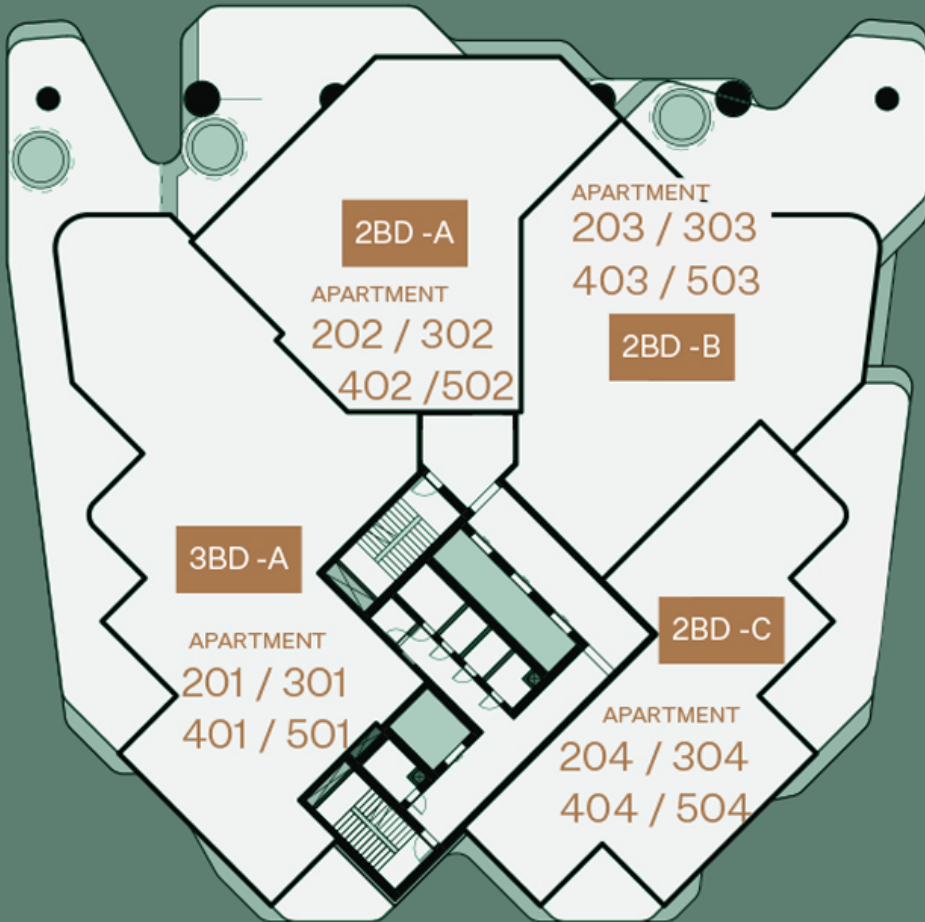

Eywa Dubai - Apartment

Floorplate levels
14, 15, 16, 17

Floorplate levels 2, 3, 4, 5

Floorplate levels 6, 7, 8

Floorplate levels 9, 10, 11, 12, 13

CONTACT US

Call Us [+971 4 248 3400](tel:+97142483400)

WhatsApp [+971 55 162 3236](https://wa.me/971551623236)