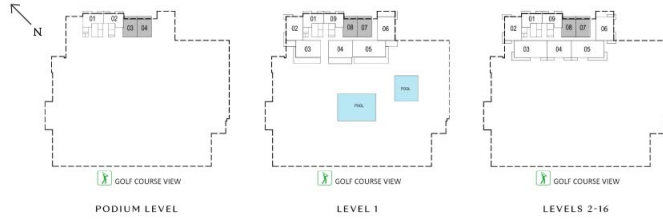

LEVEL 1

LEVELS 2-16

KEYPLAN

PODIUM LEVEL