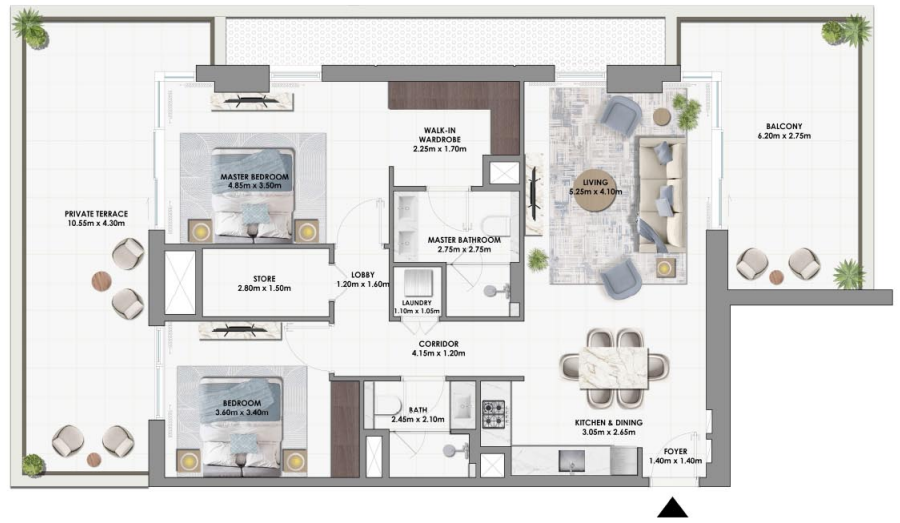

KEY SECTION

KEYPLAN

LEVEL 1

GOLF ACRES

EMAAR SOUTH

1 BEDROOM TYPE 1A

UNIT P02		
SUITE AREA	620.97 SQ.FT.	57.69 SQ.M.
BALCONY AREA	121.31 SQ.FT.	11.27 SQ.M.
TOTAL AREA	742.28 SQ.FT.	68.96 SQ.M.
UNIT 109, 209, 309, 409, 509, 609, 709, 809, 909, 1009, 1109, 1209, 1309, 1409, 1509, 1609		
SUITE AREA	610.64 SQ.FT.	56.73 SQ.M.
BALCONY AREA	127.77 SQ.FT.	11.87 SQ.M.
TOTAL AREA	738.40 SQ.FT.	68.60 SQ.M.

KEY SECTION

KEYPLAN

PODIUM LEVEL

LEVEL 1

LEVELS 2-16

GOLF ACRES

EMAAR SOUTH

2 BEDROOM TYPE 2

UNIT 106		
SUITE AREA	1144.85 SQ.FT.	106.36 SQ.M.
BALCONY AREA	567.90 SQ.FT.	52.76 SQ.M.
TOTAL AREA	1712.75 SQ.FT.	159.12 SQ.M.

KEY SECTION

KEYPLAN

GOLF ACRES

EMAAR SOUTH

1 BEDROOM TYPE 2

UNIT P03, 108, 208, 308, 408, 508, 608, 708, 808,
908, 1008, 1108, 1208, 1308, 1408, 1508, 1608

SUITE AREA	699.98 SQ.FT.	65.03 SQ.M.
BALCONY AREA	112.38 SQ.FT.	10.44 SQ.M.
TOTAL AREA	812.35 SQ.FT.	75.47 SQ.M.
UNIT P04, 107, 207, 307, 407, 507, 607, 707, 807, 907, 1007, 1107, 1207, 1307, 1407, 1507, 1607		
SUITE AREA	705.90 SQ.FT.	65.58 SQ.M.
BALCONY AREA	121.31 SQ.FT.	11.27 SQ.M.
TOTAL AREA	827.21 SQ.FT.	76.85 SQ.M.