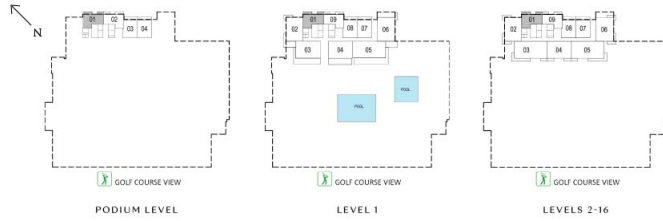

LEVEL 1

LEVELS 2-16

KEYPLAN

PODIUM LEVEL