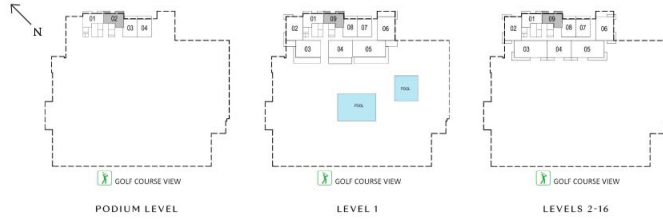

UNIT 102		
SUITE AREA	1142.59 SQ.FT.	106.15 SQ.M.
BALCONY AREA	358.33 SQ.FT.	33.29 SQ.M.
TOTAL AREA	1500.92 SQ.FT.	139.44 SQ.M.

KEY SECTION

KEYPLAN

GOLF ACRES

EMAAR SOUTH

3 BEDROOM TYPE 1

UNIT 105		
SUITE AREA	1550.11 SQ.FT.	144.01 SQ.M.
BALCONY AREA	705.04 SQ.FT.	65.50 SQ.M.
TOTAL AREA	2255.15 SQ.FT.	209.51 SQ.M.

KEY SECTION

KEYPLAN

LEVEL 1

GOLF ACRES

EMAAR SOUTH

1 BEDROOM TYPE 1A

UNIT P02		
SUITE AREA	620.97 SQ.FT.	57.69 SQ.M.
BALCONY AREA	121.31 SQ.FT.	11.27 SQ.M.
TOTAL AREA	742.28 SQ.FT.	68.96 SQ.M.
UNIT 109, 209, 309, 409, 509, 609, 709, 809, 909, 1009, 1109, 1209, 1309, 1409, 1509, 1609		
SUITE AREA	610.64 SQ.FT.	56.73 SQ.M.
BALCONY AREA	127.77 SQ.FT.	11.87 SQ.M.
TOTAL AREA	738.40 SQ.FT.	68.60 SQ.M.

KEY SECTION

KEYPLAN

PODIUM LEVEL

LEVEL 1

LEVELS 2-16

GOLF ACRES

EMAAR SOUTH

2 BEDROOM TYPE 2

UNIT 106		
SUITE AREA	1144.85 SQ.FT.	106.36 SQ.M.
BALCONY AREA	567.90 SQ.FT.	52.76 SQ.M.
TOTAL AREA	1712.75 SQ.FT.	159.12 SQ.M.

KEY SECTION

KEYPLAN

GOLF ACRES

EMAAR SOUTH

1 BEDROOM TYPE 2

UNIT P03, 108, 208, 308, 408, 508, 608, 708, 808,
908, 1008, 1108, 1208, 1308, 1408, 1508, 1608