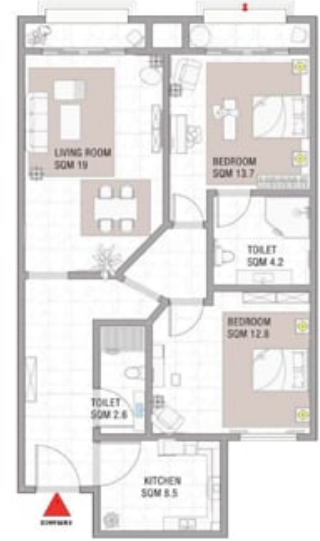

2 BEDROOM APARTMENT

BALCONY+LIVING ROOM+KITCHEN+2BATHROOM

06- SERIES

شقة 2 غرف نوم
بلكونة+صالة+مطبخ+2حمام
نموذج 06

TOTAL GROSS AREA:1186.28 SQFT

2 BEDROOM APARTMENT

BALCONY+LIVING ROOM+KITCHEN+2BATHROOM

06- SERIES

شقة 2 غرف نوم
بلكونة + صالة + مطبخ + 2 حمام
نموذج 06

TOTAL GROSS AREA:1232.78 SQFT

2 BEDROOM APARTMENT

BALCONY+LIVING ROOM+KITCHEN+2BATHROOM

07- SERIES

شقة 2 غرف نوم
بلكونة+صاله+مطبخ+2حمام

نموذج 07

TOTAL GROSS AREA:1232.78 SQFT

2 BEDROOM APARTMENT

BALCONY+LIVING ROOM+KITCHEN+2BATHROOM

07- SERIES

شقة 2 غرف نوم
بلكونة+صاله+مطبخ+2حمام
نموذج 07

TOTAL GROSS AREA:1231.93 SQFT

2 BEDROOM APARTMENT

BALCONY+LIVING ROOM+KITCHEN+2BATHROOM

08- SERIES

شقة 2 غرف نوم
بلكونة+صاله+مطبخ+2حمام
نموذج 08

TOTAL GROSS AREA:1232.07 SQFT

2 BEDROOM APARTMENT

BALCONY+LIVING ROOM+KITCHEN+2BATHROOM

08- SERIES

شقة 2 غرف نوم
بلكونة+صالة+مطبخ+2حمام

نموذج 08

TOTAL GROSS AREA:1174.38 SQFT