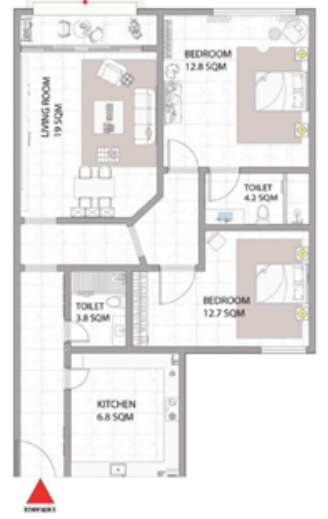

2 BEDROOM APARTMENT

BALCONY+LIVING ROOM+KITCHEN+2BATHROOM

04- SERIES

شقة 2 غرف نوم
بلكونة+صاله+مطبخ+2حمام
نموذج 04

TOTAL GROSS AREA:1222.15 SQFT

2 BEDROOM APARTMENT

BALCONY+LIVING ROOM+KITCHEN+2BATHROOM

05- SERIES

شقة 2 غرف نوم
بلكونة+صاله+مطبخ+2حمام

نموذج 05

TOTAL GROSS AREA:1179.2 SQFT

2 BEDROOM APARTMENT

BALCONY+LIVING ROOM+KITCHEN+2BATHROOM

05- SERIES

شقة 2 غرف نوم
بلكونة+صالة+مطبخ+2حمام
نموذج 05

TOTAL GROSS AREA:1231.86 SQFT

2 BEDROOM APARTMENT

BALCONY+LIVING ROOM+KITCHEN+2BATHROOM

06- SERIES

شقة 2 غرف نوم
بلكونة+صالة+مطبخ+2حمام
نموذج 06

TOTAL GROSS AREA:1186.28 SQFT

2 BEDROOM APARTMENT

BALCONY+LIVING ROOM+KITCHEN+2BATHROOM

06- SERIES

شقة 2 غرف نوم
بلكونة + صالة + مطبخ + 2 حمام
نموذج 06

TOTAL GROSS AREA:1232.78 SQFT

2 BEDROOM APARTMENT

BALCONY+LIVING ROOM+KITCHEN+2BATHROOM

07- SERIES

شقة 2 غرف نوم
بلكونة+صاله+مطبخ+2حمام

نموذج 07

TOTAL GROSS AREA:1232.78 SQFT