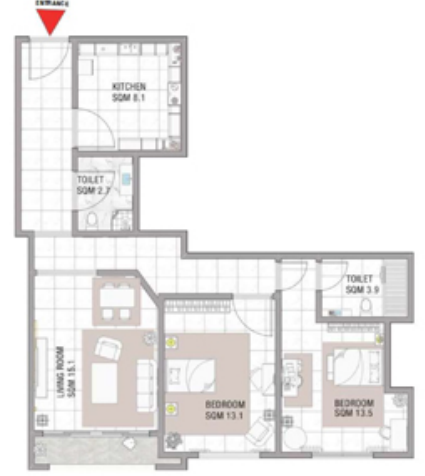

BALCONY+LIVING ROOM+KITCHEN+2BATHROOM

11- SERIES

شقة 2 غرف نوم
بلكونة+صاله+مطبخ+2حمام
نموذج 11

TOTAL GROSS AREA:1168.71 SQFT

2 BEDROOM APARTMENT

BALCONY+LIVING ROOM+KITCHEN+2BATHROOM

12- SERIES

شقة 2 غرف نوم
بلكونة+صاله+مطبخ+2حمام
نموذج 12

TOTAL GROSS AREA:1222.29 SQFT

2 BEDROOM APARTMENT

BALCONY+LIVING ROOM+KITCHEN+2BATHROOM

13- SERIES

شقة 2 غرف نوم
بلكونة+صاله+مطبخ+2حمام

نموذج 13

TOTAL GROSS AREA:1172.53 SQFT

2 BEDROOM APARTMENT

BALCONY+LIVING ROOM+KITCHEN+2BATHROOM

14- SERIES

شقة 2 غرف نوم
بلكونة + صالة + مطبخ + 2 حمام

نموذج 14

TOTAL GROSS AREA:1189.69 SQFT

2 BEDROOM APARTMENT

BALCONY+LIVING ROOM+KITCHEN+2BATHROOM

02- SERIES

شقة 2 غرف نوم
بلكونة+صاله+مطبخ+2حمام
نموذج 02

TOTAL GROSS AREA:1179.2 SQFT

2 BEDROOM APARTMENT

BALCONY+LIVING ROOM+KITCHEN+2BATHROOM

03- SERIES

شقة 2 غرف نوم
بلكونة + صالة + مطبخ + 2 حمام
نموذج 03

TOTAL GROSS AREA:1186.14 SQFT