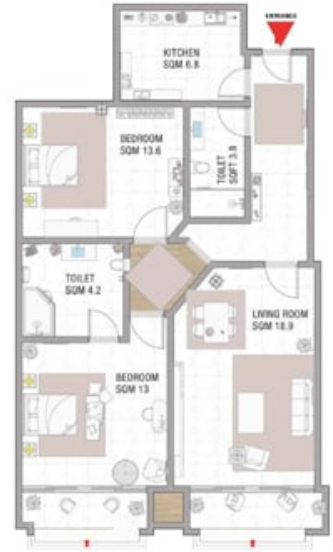

TOTAL GROSS AREA:1222.29 SQFT

2 BEDROOM APARTMENT

BALCONY+LIVING ROOM+KITCHEN+2BATHROOM

13- SERIES

شقة 2 غرف نوم
بلكونة+صاله+مطبخ+2حمام

نموذج 13

TOTAL GROSS AREA:1172.53 SQFT

2 BEDROOM APARTMENT

BALCONY+LIVING ROOM+KITCHEN+2BATHROOM

14- SERIES

شقة 2 غرف نوم
بلكونة + صالة + مطبخ + 2 حمام

نموذج 14

TOTAL GROSS AREA:1189.69 SQFT

2 BEDROOM APARTMENT

BALCONY+LIVING ROOM+KITCHEN+2BATHROOM

02- SERIES

شقة 2 غرف نوم
بلكونة+صاله+مطبخ+2حمام
نموذج 02

TOTAL GROSS AREA:1179.2 SQFT

2 BEDROOM APARTMENT

BALCONY+LIVING ROOM+KITCHEN+2BATHROOM

03- SERIES

شقة 2 غرف نوم
بلكونة + صالة + مطبخ + 2 حمام
نموذج 03

TOTAL GROSS AREA:1186.14 SQFT

2 BEDROOM APARTMENT

BALCONY+LIVING ROOM+KITCHEN+2BATHROOM

04- SERIES

شقة 2 غرف نوم
بلكونة+صاله+مطبخ+2حمام
نموذج 04

TOTAL GROSS AREA:1222.15 SQFT

2 BEDROOM APARTMENT

BALCONY+LIVING ROOM+KITCHEN+2BATHROOM

05- SERIES