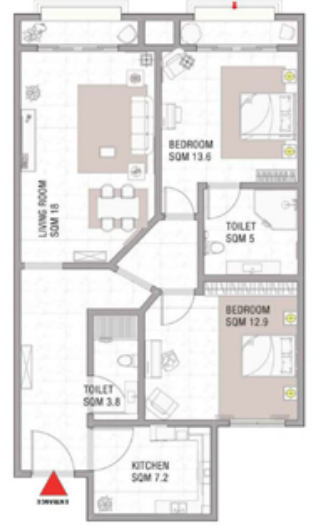

BALCONY+LIVING ROOM+KITCHEN+2BATHROOM

11- SERIES

شقة 2 غرف نوم
بلكونة+صاله+مطبخ+2حمام
نموذج 11

TOTAL GROSS AREA:1168.71 SQFT

2 BEDROOM APARTMENT

BALCONY+LIVING ROOM+KITCHEN+2BATHROOM

12- SERIES

شقة 2 غرف نوم
بلكونة+صاله+مطبخ+2حمام
نموذج 12

TOTAL GROSS AREA:1222.29 SQFT

2 BEDROOM APARTMENT

BALCONY+LIVING ROOM+KITCHEN+2BATHROOM

13- SERIES

شقة 2 غرف نوم
بلكونة+صاله+مطبخ+2حمام

نموذج 13

TOTAL GROSS AREA:1172.53 SQFT

2 BEDROOM APARTMENT

BALCONY+LIVING ROOM+KITCHEN+2BATHROOM

14- SERIES

شقة 2 غرف نوم
بلكونة + صالة + مطبخ + 2 حمام

نموذج 14

TOTAL GROSS AREA:1189.69 SQFT

2 BEDROOM APARTMENT

BALCONY+LIVING ROOM+KITCHEN+2BATHROOM

02- SERIES

شقة 2 غرف نوم
بلكونة+صاله+مطبخ+2حمام
نموذج 02

TOTAL GROSS AREA:1179.2 SQFT

2 BEDROOM APARTMENT

BALCONY+LIVING ROOM+KITCHEN+2BATHROOM

03- SERIES

شقة 2 غرف نوم
بلكونة + صالة + مطبخ + 2 حمام
نموذج 03

TOTAL GROSS AREA:1186.14 SQFT