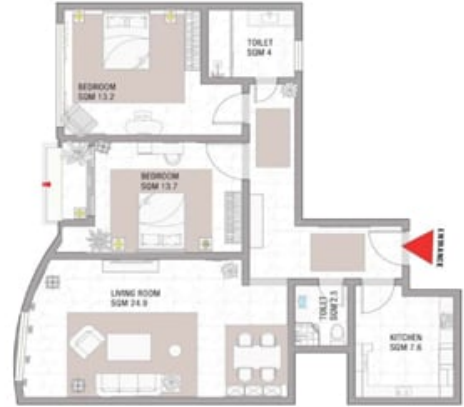

نموذج 10

TOTAL GROSS AREA: 1189.55 SQFT

2 BEDROOM APARTMENT

BALCONY+LIVING ROOM+KITCHEN+2BATHROOM

11- SERIES

شقة 2 غرف نوم
بلكونة + صالة + مطبخ + 2 حمام
نموذج 11

TOTAL GROSS AREA:1222.29 SQFT

2 BEDROOM APARTMENT

BALCONY+LIVING ROOM+KITCHEN+2BATHROOM

11- SERIES

شقة 2 غرف نوم
بلكونة+صاله+مطبخ+2حمام
نموذج 11

TOTAL GROSS AREA:1168.71 SQFT

2 BEDROOM APARTMENT

BALCONY+LIVING ROOM+KITCHEN+2BATHROOM

12- SERIES

شقة 2 غرف نوم
بلكونة+صاله+مطبخ+2حمام
نموذج 12

TOTAL GROSS AREA:1222.29 SQFT

2 BEDROOM APARTMENT

BALCONY+LIVING ROOM+KITCHEN+2BATHROOM

13- SERIES

شقة 2 غرف نوم
بلكونة+صاله+مطبخ+2حمام

نموذج 13

TOTAL GROSS AREA:1172.53 SQFT

2 BEDROOM APARTMENT

BALCONY+LIVING ROOM+KITCHEN+2BATHROOM

14- SERIES

شقة 2 غرف نوم
بلكونة + صالة + مطبخ + 2 حمام

نموذج 14

TOTAL GROSS AREA:1189.69 SQFT

2 BEDROOM APARTMENT

BALCONY+LIVING ROOM+KITCHEN+2BATHROOM

02- SERIES