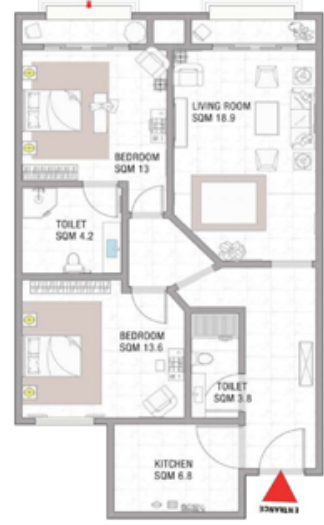

2 BEDROOM APARTMENT

BALCONY+LIVING ROOM+KITCHEN+2BATHROOM

04- SERIES

شقة 2 غرف نوم
بلكونة+صاله+مطبخ+2حمام
نموذج 04

TOTAL GROSS AREA:1222.15 SQFT

2 BEDROOM APARTMENT

BALCONY+LIVING ROOM+KITCHEN+2BATHROOM

05- SERIES

شقة 2 غرف نوم
بلكونة+صاله+مطبخ+2حمام

نموذج 05

TOTAL GROSS AREA:1179.2 SQFT

2 BEDROOM APARTMENT

BALCONY+LIVING ROOM+KITCHEN+2BATHROOM

05- SERIES

شقة 2 غرف نوم
بلكونة+صالة+مطبخ+2حمام
نموذج 05

TOTAL GROSS AREA:1231.86 SQFT

2 BEDROOM APARTMENT

BALCONY+LIVING ROOM+KITCHEN+2BATHROOM

06- SERIES

شقة 2 غرف نوم
بلكونة+صالة+مطبخ+2حمام
نموذج 06

TOTAL GROSS AREA:1186.28 SQFT

2 BEDROOM APARTMENT

BALCONY+LIVING ROOM+KITCHEN+2BATHROOM

06- SERIES

شقة 2 غرف نوم
بلكونة + صالة + مطبخ + 2 حمام
نموذج 06

TOTAL GROSS AREA:1232.78 SQFT

2 BEDROOM APARTMENT

BALCONY+LIVING ROOM+KITCHEN+2BATHROOM

07- SERIES

شقة 2 غرف نوم
بلكونة+صاله+مطبخ+2حمام

نموذج 07

TOTAL GROSS AREA:1232.78 SQFT