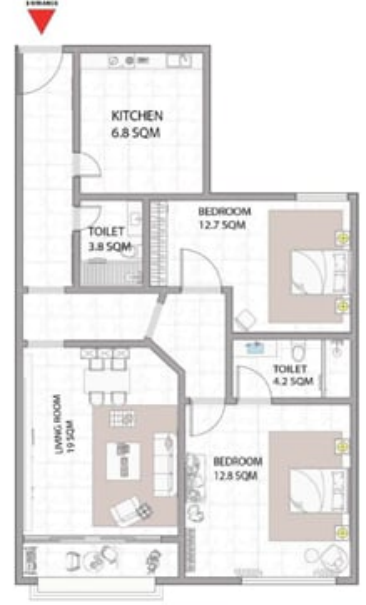

شقة 2 غرف نوم
بلكونة+صاله+مطبخ+2حمام

نموذج 05

TOTAL GROSS AREA:1179.2 SQFT

2 BEDROOM APARTMENT

BALCONY+LIVING ROOM+KITCHEN+2BATHROOM

05- SERIES

شقة 2 غرف نوم
بلكونة+صالة+مطبخ+2حمام
نموذج 05

TOTAL GROSS AREA:1231.86 SQFT

2 BEDROOM APARTMENT

BALCONY+LIVING ROOM+KITCHEN+2BATHROOM

06- SERIES

شقة 2 غرف نوم
بلكونة+صالة+مطبخ+2حمام
نموذج 06

TOTAL GROSS AREA:1186.28 SQFT

2 BEDROOM APARTMENT

BALCONY+LIVING ROOM+KITCHEN+2BATHROOM

06- SERIES

شقة 2 غرف نوم
بلكونة + صالة + مطبخ + 2 حمام
نموذج 06

TOTAL GROSS AREA:1232.78 SQFT

2 BEDROOM APARTMENT

BALCONY+LIVING ROOM+KITCHEN+2BATHROOM

07- SERIES

شقة 2 غرف نوم
بلكونة+صاله+مطبخ+2حمام

نموذج 07

TOTAL GROSS AREA:1232.78 SQFT

2 BEDROOM APARTMENT

BALCONY+LIVING ROOM+KITCHEN+2BATHROOM

07- SERIES

شقة 2 غرف نوم
بلكونة+صاله+مطبخ+2حمام
نموذج 07

TOTAL GROSS AREA:1231.93 SQFT

2 BEDROOM APARTMENT

BALCONY+LIVING ROOM+KITCHEN+2BATHROOM

08- SERIES