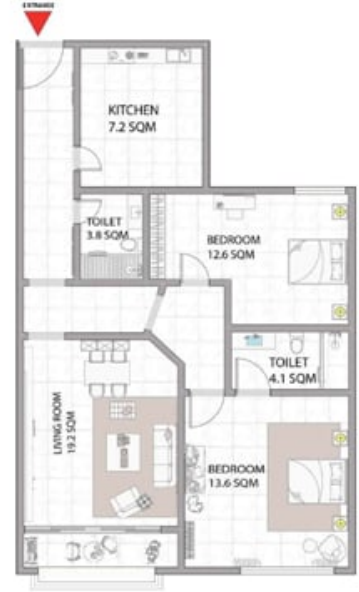

2 BEDROOM APARTMENT

BALCONY+LIVING ROOM+KITCHEN+2BATHROOM

06- SERIES

شقة 2 غرف نوم
بلكونة+صالة+مطبخ+2حمام
نموذج 06

TOTAL GROSS AREA:1186.28 SQFT

2 BEDROOM APARTMENT

BALCONY+LIVING ROOM+KITCHEN+2BATHROOM

06- SERIES

شقة 2 غرف نوم
بلكونة + صالة + مطبخ + 2 حمام
نموذج 06

TOTAL GROSS AREA:1232.78 SQFT

2 BEDROOM APARTMENT

BALCONY+LIVING ROOM+KITCHEN+2BATHROOM

07- SERIES

شقة 2 غرف نوم
بلكونة+صاله+مطبخ+2حمام

نموذج 07

TOTAL GROSS AREA:1232.78 SQFT

2 BEDROOM APARTMENT

BALCONY+LIVING ROOM+KITCHEN+2BATHROOM

07- SERIES

شقة 2 غرف نوم
بلكونة+صاله+مطبخ+2حمام
نموذج 07

TOTAL GROSS AREA:1231.93 SQFT

2 BEDROOM APARTMENT

BALCONY+LIVING ROOM+KITCHEN+2BATHROOM

08- SERIES

شقة 2 غرف نوم
بلكونة+صاله+مطبخ+2حمام
نموذج 08

TOTAL GROSS AREA:1232.07 SQFT

2 BEDROOM APARTMENT

BALCONY+LIVING ROOM+KITCHEN+2BATHROOM

08- SERIES

شقة 2 غرف نوم
بلكونة+صالة+مطبخ+2حمام

نموذج 08

TOTAL GROSS AREA:1174.38 SQFT