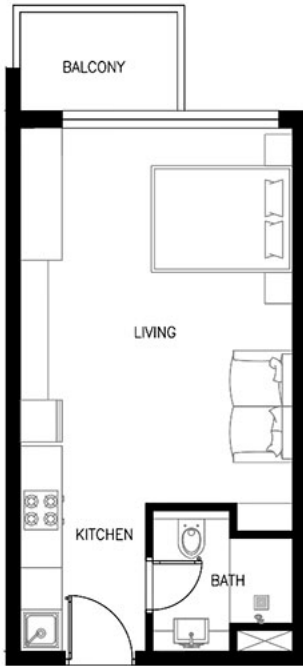

Kyoto by Oro24 - Apartment

STUDIO TYPE - 01

STUDIO TYPE 01	
AREA	FROM 376.74 SQ. FT

STUDIO TYPE - 02

STUDIO TYPE 02	
AREA	FROM 438.09 SQ. FT

CONTACT US

Call Us [+971 4 248 3400](tel:+97142483400)

WhatsApp [+971 55 162 3236](https://wa.me/971551623236)