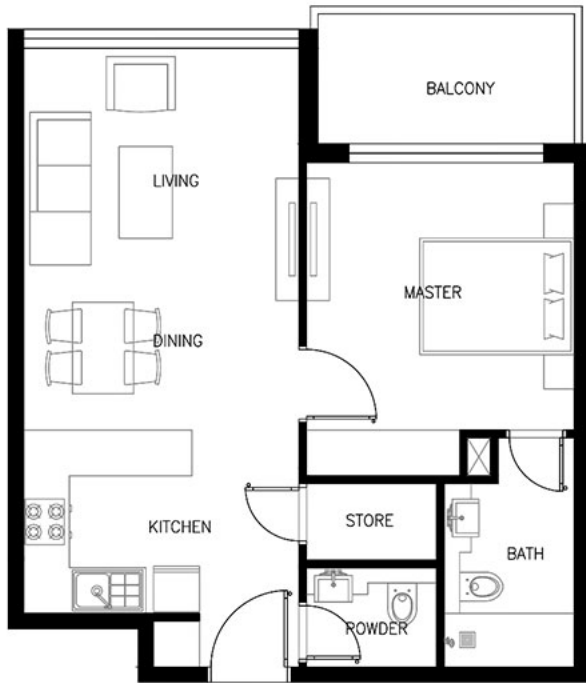

1 BEDROOM

TYPE - 03

1 BEDROOM TYPE 03	
AREA	FROM 661.98 SQ. FT