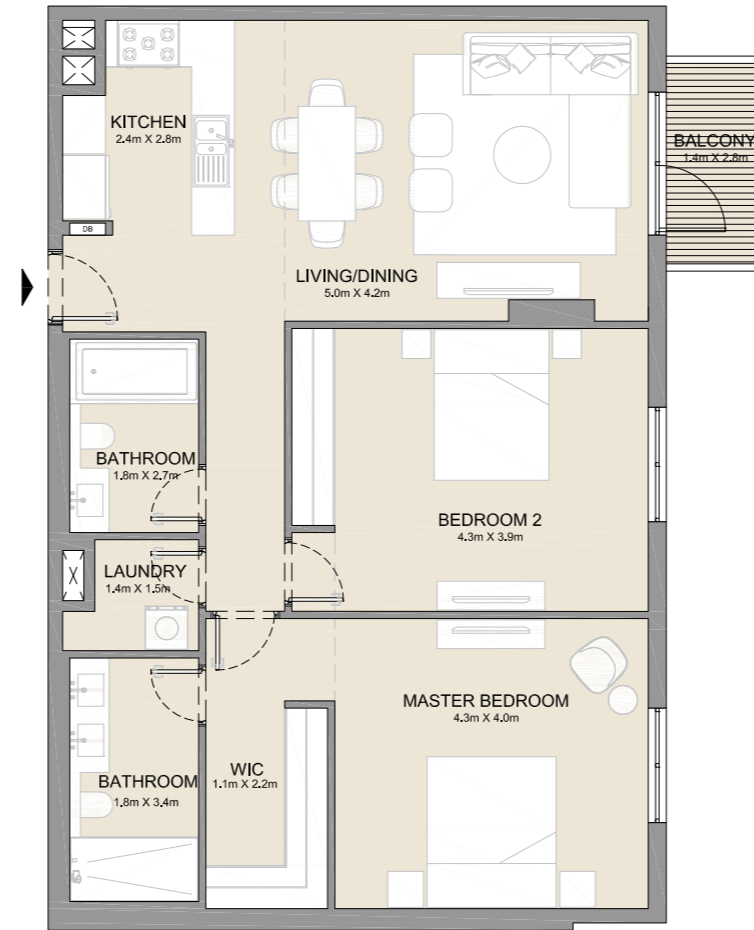

PORT DE LA MER
La Côte

2 BEDROOM
BUILDING 2

APARTMENT TYPE 8
- LEVEL 5

UNIT NO.	SUITE AREA		BALCONY AREA		TOTAL AREA	
	SQM	SQFT	SQM	SQFT	SQM	SQFT
517	105.13	1132	4.57	49	109.70	1181