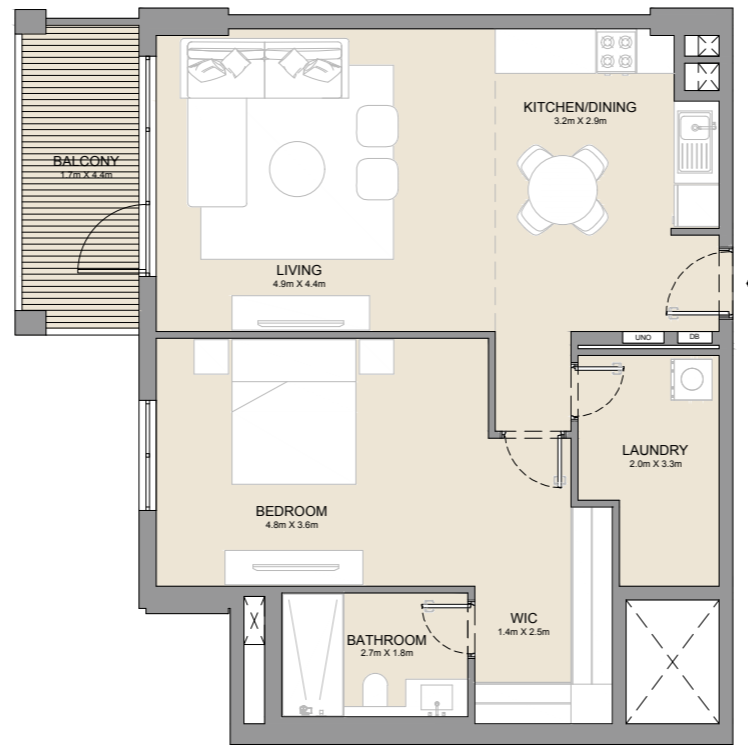

PORT DE LA MER
La Côte

1 BEDROOM
BUILDING 2

APARTMENT TYPE 2
- LEVEL 1, 2, 3, 4 & 5

UNIT NO.			SUITE AREA		BALCONY AREA		TOTAL AREA	
			SQM	SQFT	SQM	SQFT	SQM	SQFT
102	202	302	79.52	856	8.44	91	87.96	947
402	502