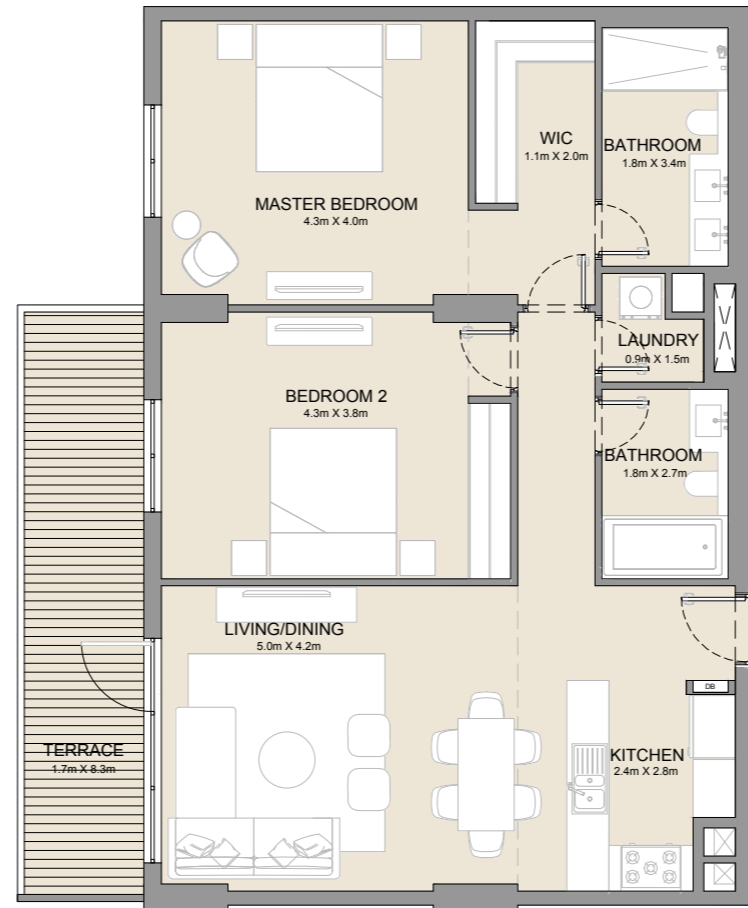

PORT DE LA MER
La Côte

2 BEDROOM
BUILDING 1

APARTMENT TYPE 4A
-
LEVEL 1

UNIT NO.	SUITE AREA		BALCONY AREA		TOTAL AREA	
	SQM	SQFT	SQM	SQFT	SQM	SQFT
109	104.50	1125	15.75	170	120.25	1294