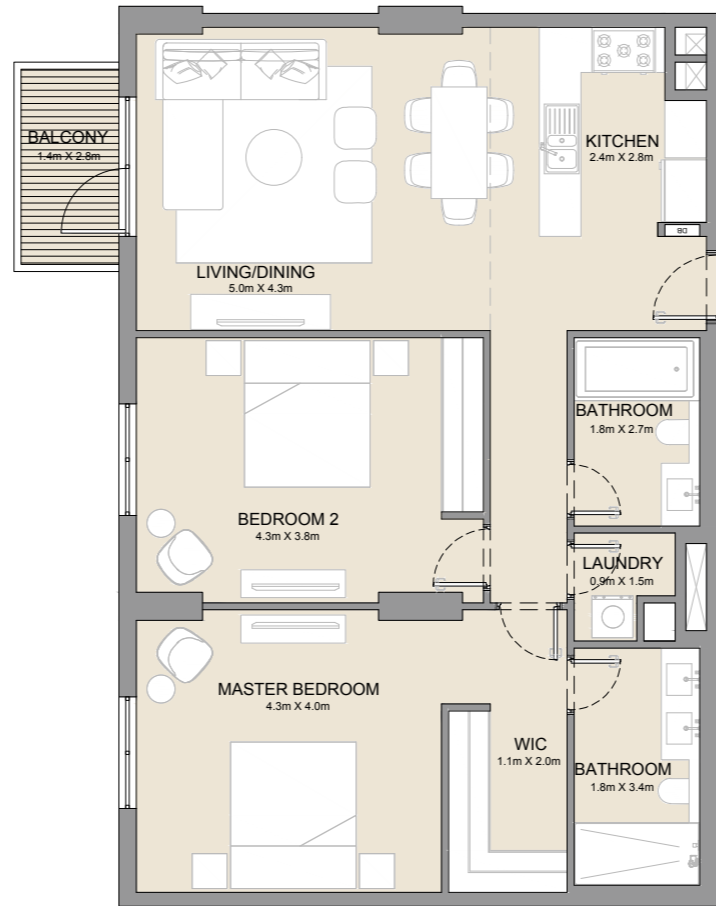

PORT DE LA MER
La Côte

2 BEDROOM
BUILDING 1

APARTMENT TYPE 9
- LEVEL 6

UNIT NO.	SUITE AREA		BALCONY AREA		TOTAL AREA	
	SQM	SQFT	SQM	SQFT	SQM	SQFT
604	104.50	1125	4.57	49	109.07	1174