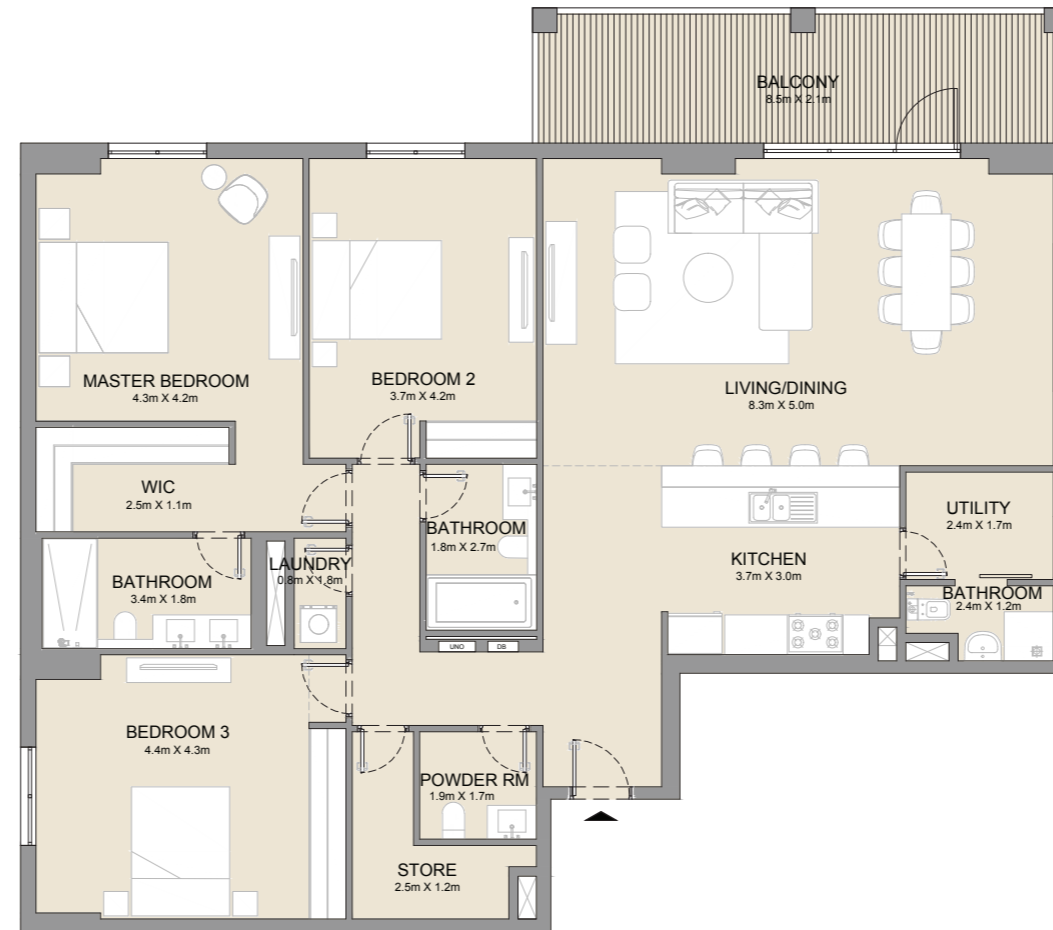

PORT DE LA MER
La Côte

3 BEDROOM
BUILDING 3

APARTMENT TYPE 1
- LEVEL 2 & 3

UNIT NO.			SUITE AREA		BALCONY AREA		TOTAL AREA	
			SQM	SQFT	SQM	SQFT	SQM	SQFT
202	302		178.47	1921	19.62	211	198.09	2132