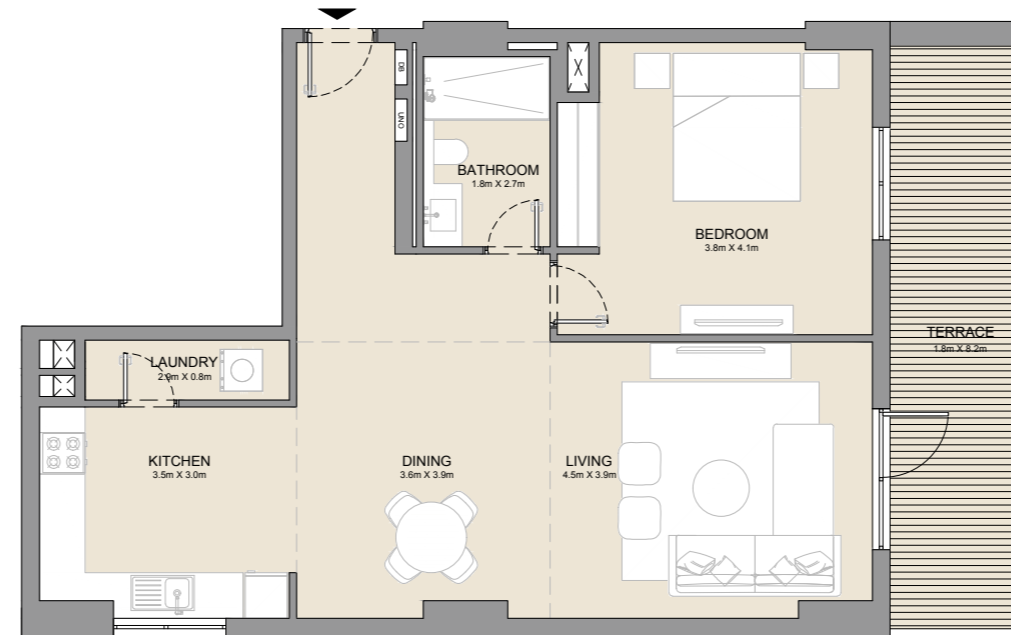

PORT DE LA MER
La Côte

1 BEDROOM
BUILDING 1

APARTMENT TYPE 2A
-
LEVEL 1

UNIT NO.	SUITE AREA		BALCONY AREA		TOTAL AREA	
	SQM	SQFT	SQM	SQFT	SQM	SQFT
103	84.83	913	17.11	184	101.94	1097