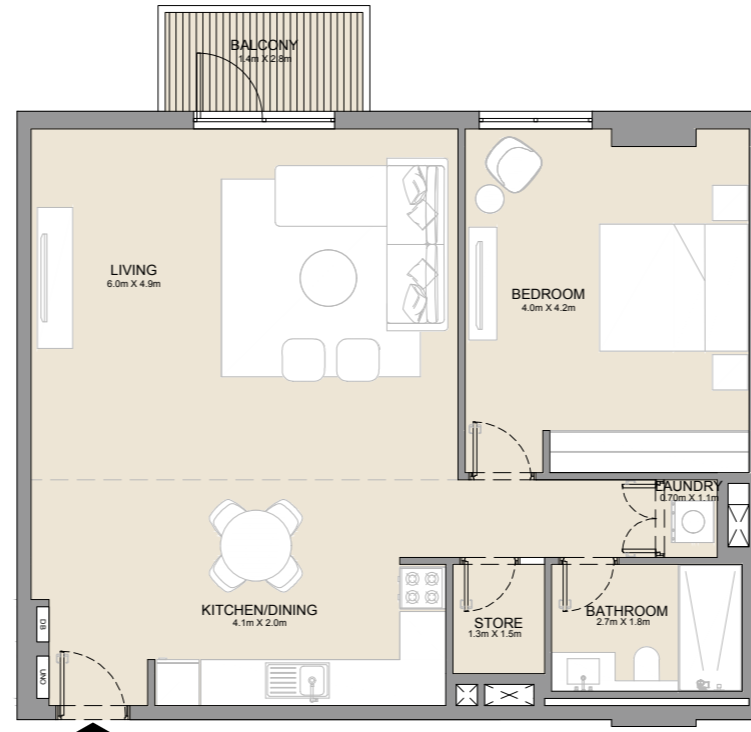

PORT DE LA MER
La Côte

1 BEDROOM
BUILDING 2

APARTMENT TYPE 4
- LEVEL 2 & 3

UNIT NO.			SUITE AREA		BALCONY AREA		TOTAL AREA	
			SQM	SQFT	SQM	SQFT	SQM	SQFT
206	306		86.24	928	4.57	49	90.81	977