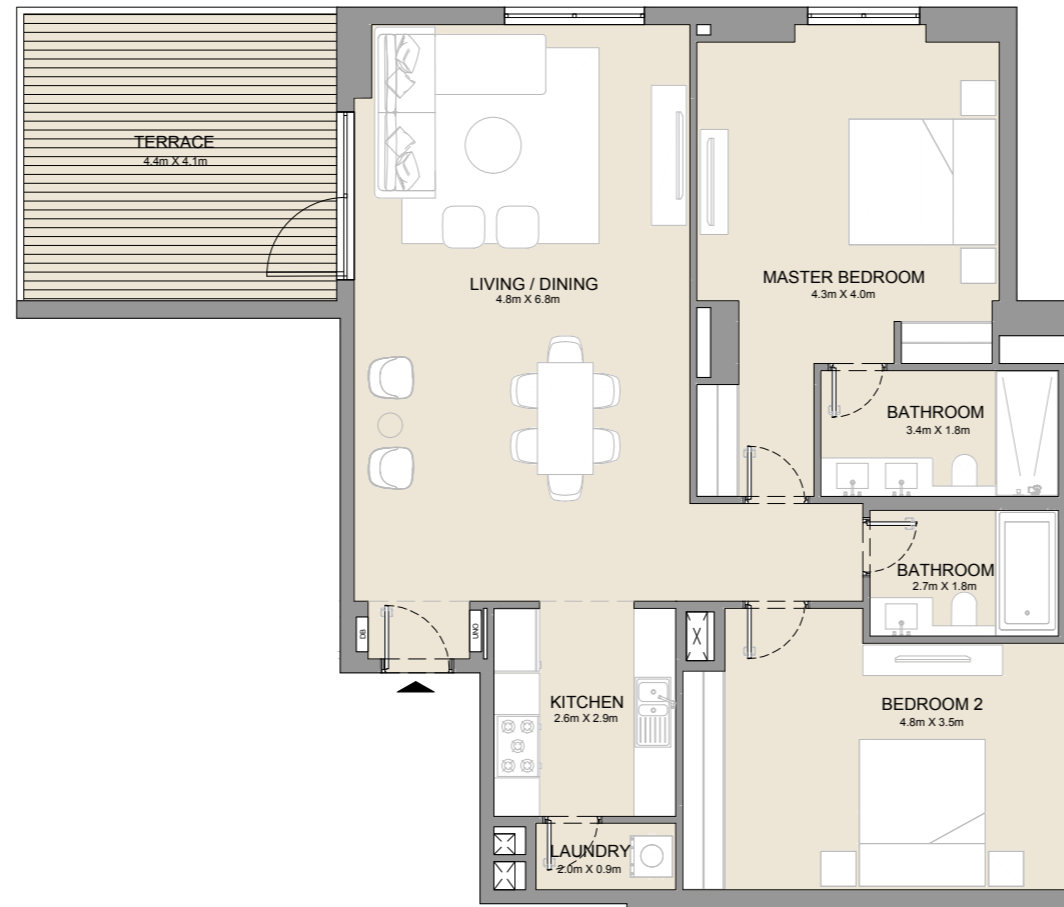

PORT DE LA MER
La Côte

2 BEDROOM
BUILDING 1

APARTMENT TYPE 5A
-
LEVEL 1

UNIT NO.	SUITE AREA		BALCONY AREA		TOTAL AREA	
	SQM	SQFT	SQM	SQFT	SQM	SQFT
111	119.61	1287	19.88	214	139.49	1501