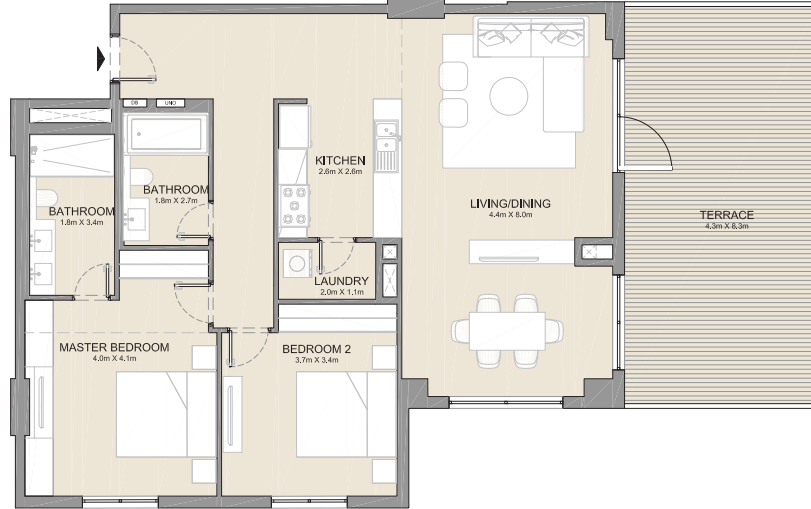

PORT DE LA MER
La Côte

2 BEDROOM APARTMENT TYPE 10
BUILDING 4 - LEVEL 5

UNIT NO.	SUITE AREA		BALCONY AREA		TOTAL AREA	
	SQM	SQFT	SQM	SQFT	SQM	SQFT
503	115.94	1248	35.81	385	151.75	1633