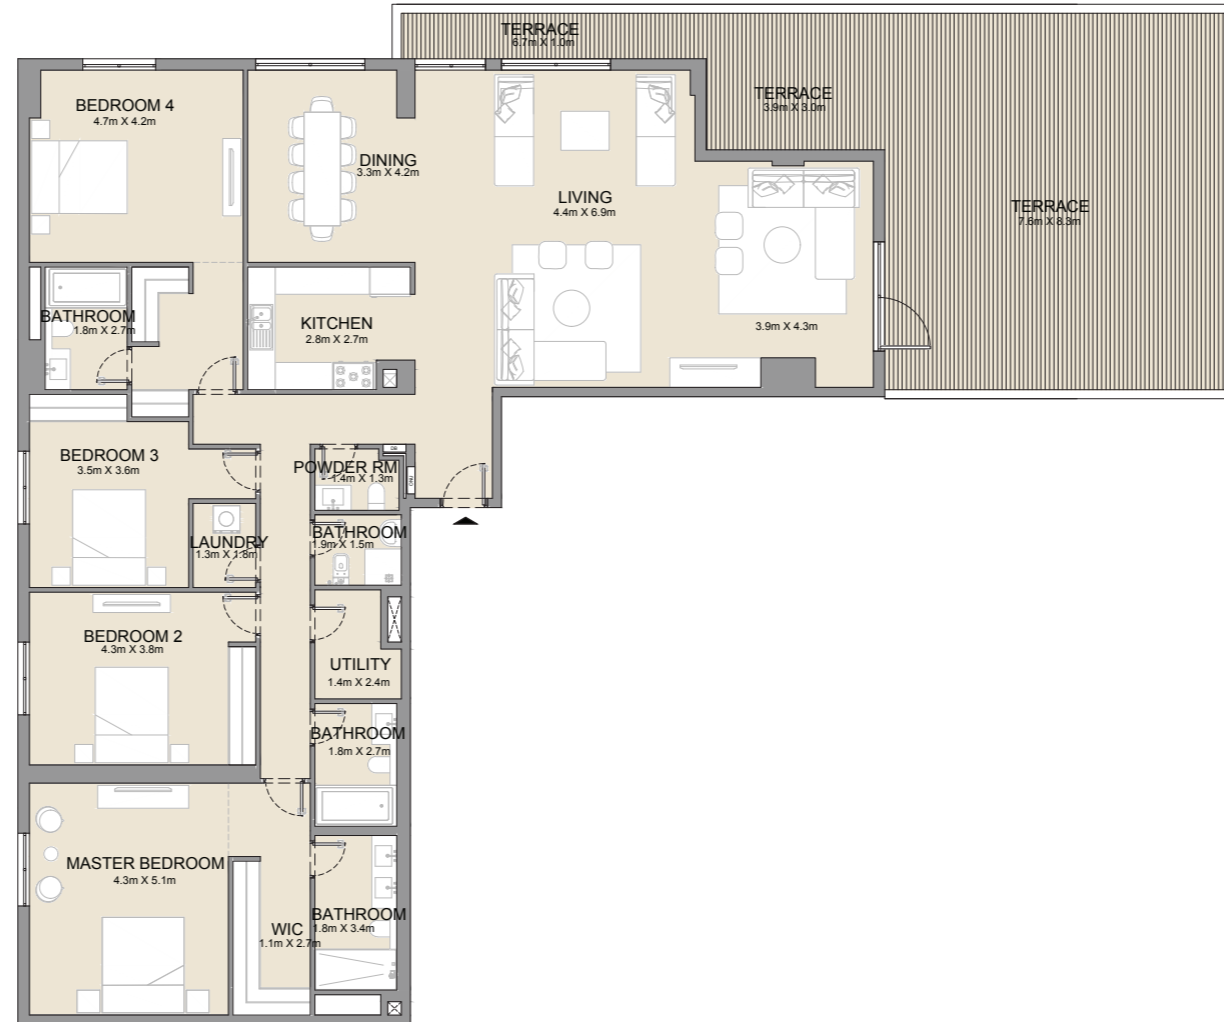

PORT DE LA MER
La Côte

4 BEDROOM
BUILDING 3

APARTMENT TYPE 2
- LEVEL 5

LEVEL 5

UNIT NO.	SUITE AREA		BALCONY AREA		TOTAL AREA	
	SQM	SQFT	SQM	SQFT	SQM	SQFT
507	247.61	2665	87.57	943	335.18	3608