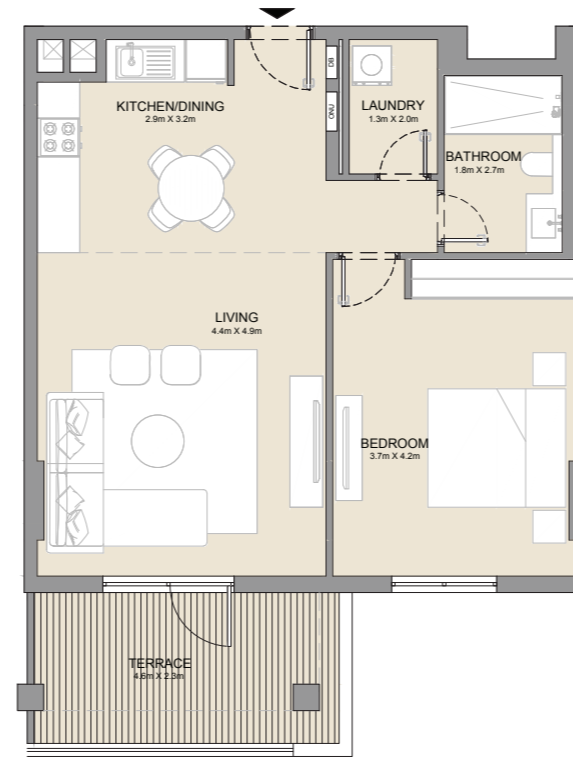

APARTMENT TYPE 2  
- LEVEL 1

LEVEL 1

UNIT NO.	SUITE AREA		BALCONY AREA		TOTAL AREA	
	SQM	SQFT	SQM	SQFT	SQM	SQFT
105	89.74	966	0.00	0	89.74	966

PORT DE LA MER  
La Côte

1 BEDROOM  
BUILDING 3

APARTMENT TYPE 3a  
- LEVEL 1