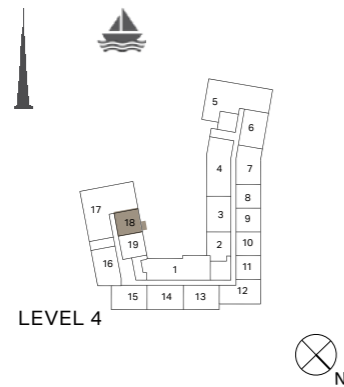

APARTMENT TYPE 4  
- LEVEL 2 & 3

UNIT NO.			SUITE AREA		BALCONY AREA		TOTAL AREA	
			SQM	SQFT	SQM	SQFT	SQM	SQFT
206	306		86.24	928	4.57	49	90.81	977

PORT DE LA MER  
La Côte

1 BEDROOM  
BUILDING 2

APARTMENT TYPE 5  
- LEVEL 4