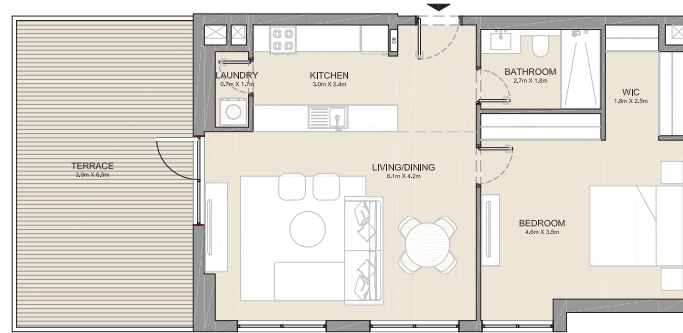

PORT DE LA MER
La Côte

1 BEDROOM
BUILDING 4

APARTMENT TYPE 7
- LEVEL 5

UNIT NO.	SUITE AREA		BALCONY AREA		TOTAL AREA	
	SQM	SQFT	SQM	SQFT	SQM	SQFT
509	73.61	792	29.05	313	102.66	1105