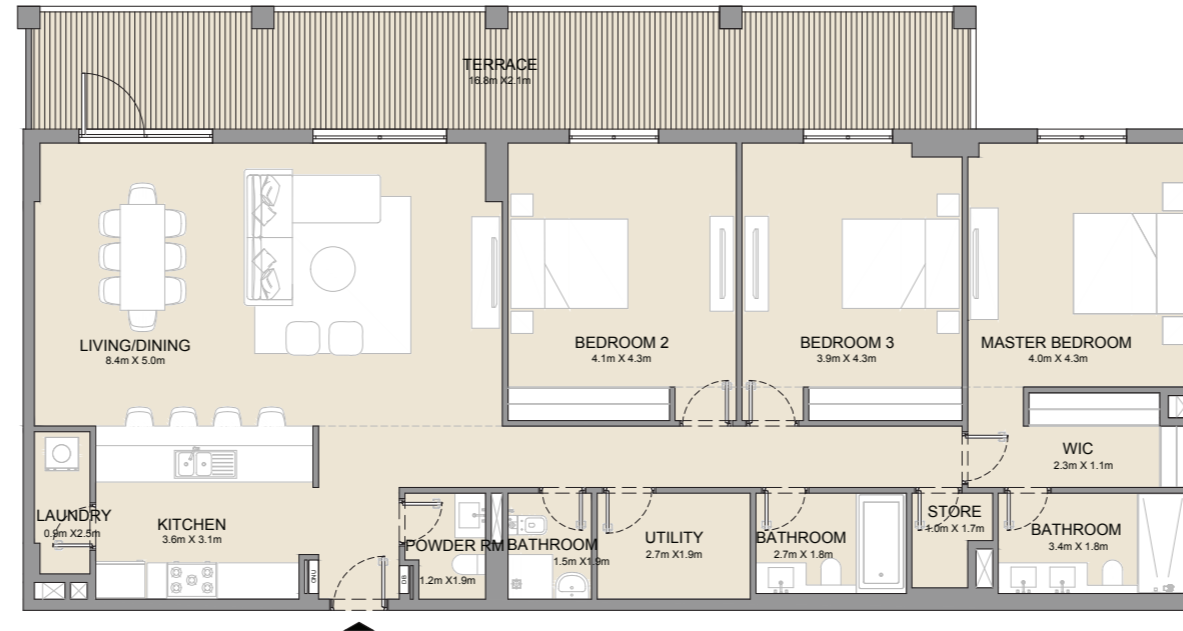

PORT DE LA MER
La Côte

3 BEDROOM
BUILDING 3

APARTMENT TYPE 4A
- LEVEL 1

LEVEL 1

UNIT NO.	SUITE AREA		BALCONY AREA		TOTAL AREA	
	SQM	SQFT	SQM	SQFT	SQM	SQFT
117	174.77	1881	38.56	415	213.33	2296