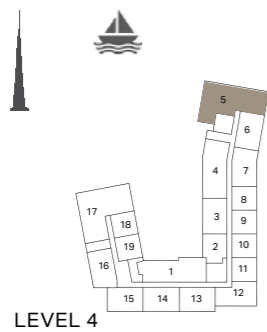

PORT DE LA MER
La Côte

4 BEDROOM
BUILDING 2

APARTMENT TYPE 2
- LEVEL 4

UNIT NO.	SUITE AREA		BALCONY AREA		TOTAL AREA	
	SQM	SQFT	SQM	SQFT	SQM	SQFT
405	236.17	2542	36.23	390	272.40	2932