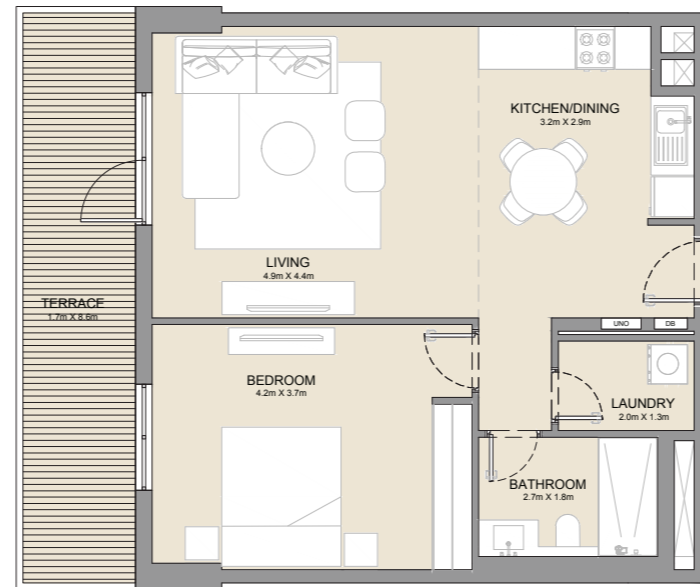

PORT DE LA MER
La Côte

1 BEDROOM
BUILDING 3

APARTMENT TYPE 1
- LEVEL 1

LEVEL 1

UNIT NO.	SUITE AREA		BALCONY AREA		TOTAL AREA	
	SQM	SQFT	SQM	SQFT	SQM	SQFT
101	68.82	741	16.31	176	85.13	916