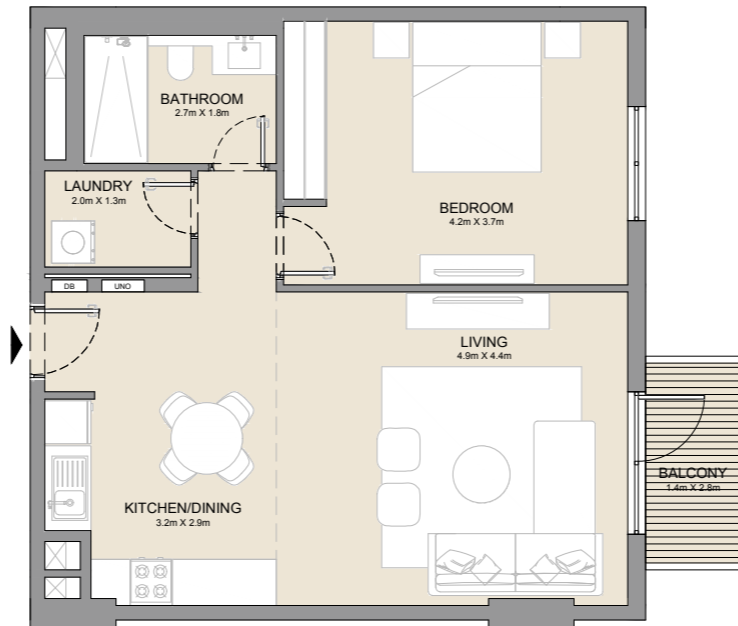

# PORT *de La* MIR

PORT  
— *de Sa* —  
MILNER

FLOOR PLANS

PORT DE LA MER  
La Côte

1 BEDROOM  
BUILDING 1

APARTMENT TYPE 1  
- LEVEL 1, 2, 3, 4 & 5

UNIT NO.			SUITE AREA		BALCONY AREA		TOTAL AREA	
			SQM	SQFT	SQM	SQFT	SQM	SQFT
102			69.27	746	4.57	49	73.84	795
202	302	402	69.42	747	4.57	49	73.99	796