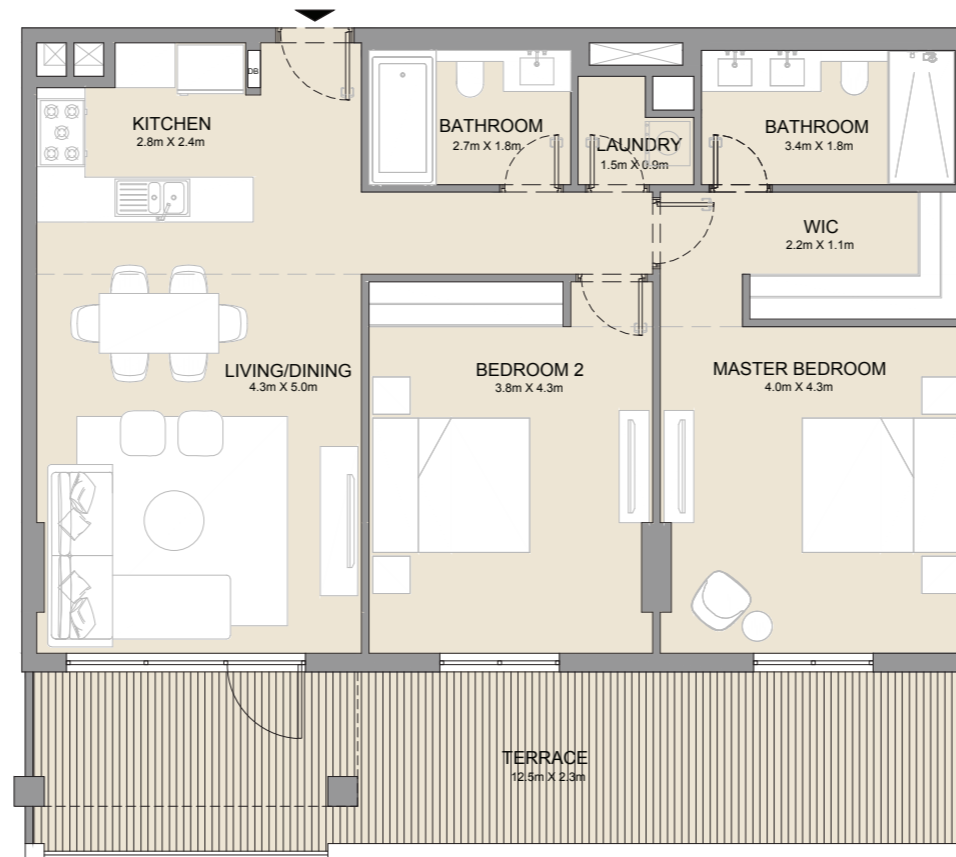

PORT DE LA MER
La Côte

2 BEDROOM
BUILDING 3

APARTMENT TYPE 1A
-
LEVEL 1

LEVEL 1

UNIT NO.	SUITE AREA		BALCONY AREA		TOTAL AREA	
	SQM	SQFT	SQM	SQFT	SQM	SQFT
107	104.50	1125	31.82	343	136.32	1467
108	104.45	1124	31.91	343	136.36	1468