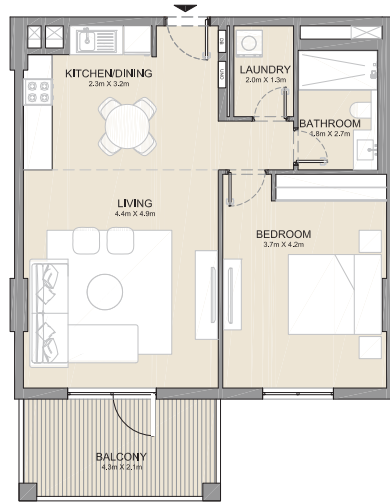

1 BEDROOM  
BUILDING 4

APARTMENT TYPE 7  
- LEVEL 5

UNIT NO.	SUITE AREA		BALCONY AREA		TOTAL AREA	
	SQM	SQFT	SQM	SQFT	SQM	SQFT
509	73.61	792	29.05	313	102.66	1105

PORT DE LA MER  
La Côte

1 BEDROOM APARTMENT TYPE 8  
BUILDING 4 - LEVEL 5