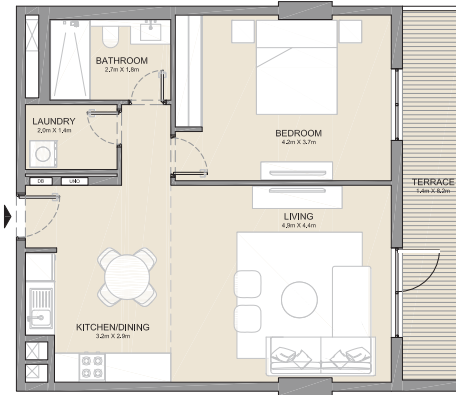

PORT DE LA MER
La Côte

1 BEDROOM
BUILDING 4

APARTMENT TYPE 5A
- LEVEL 1

UNIT NO.	SUITE AREA		BALCONY AREA		TOTAL AREA	
	SQM	SQFT	SQM	SQFT	SQM	SQFT
101	68.83	741	13.26	143	82.09	884