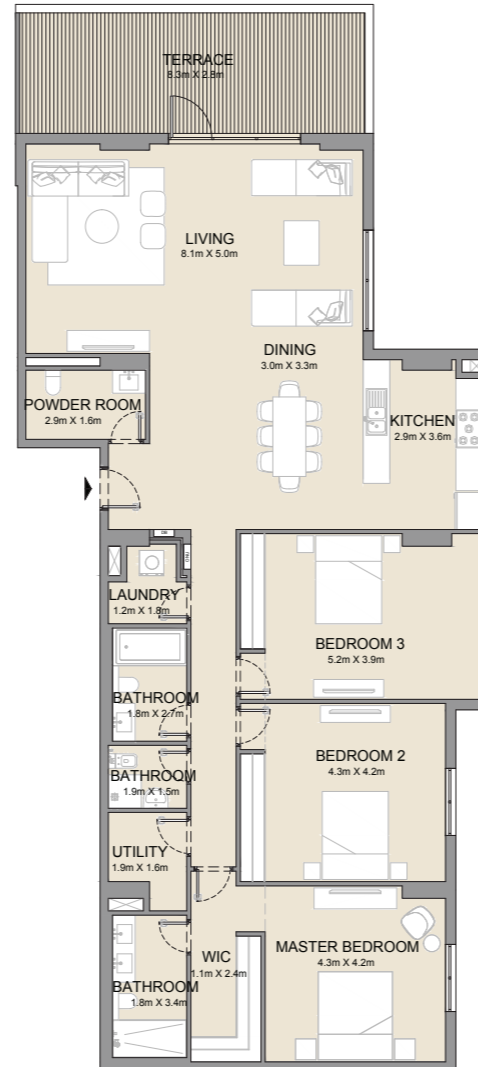

APARTMENT TYPE 5  
- LEVEL 4

LEVEL 4

UNIT NO.	SUITE AREA		BALCONY AREA		TOTAL AREA	
	SQM	SQFT	SQM	SQFT	SQM	SQFT
401	174.63	1880	36.30	391	210.93	2270

PORT DE LA MER  
La Côte

3 BEDROOM  
BUILDING 3

APARTMENT TYPE 6  
- LEVEL 4