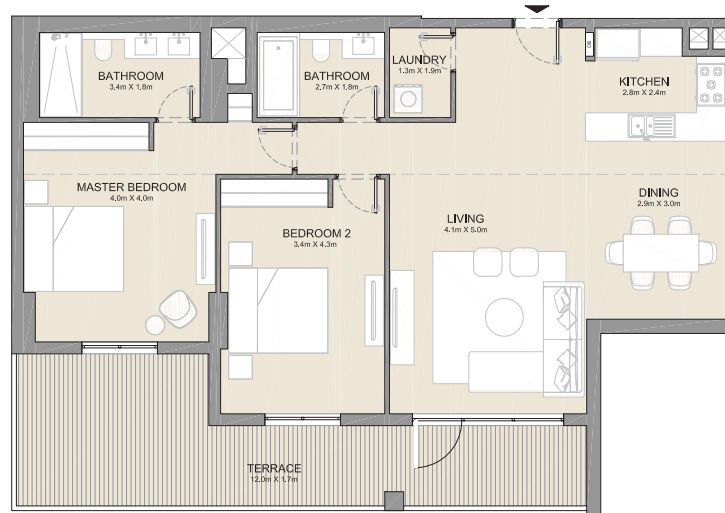

PORT DE LA MER
La Côte

2 BEDROOM APARTMENT TYPE 3A
BUILDING 4 - LEVEL 1

UNIT NO.	SUITE AREA		BALCONY AREA		TOTAL AREA	
	SQM	SQFT	SQM	SQFT	SQM	SQFT
108	113.71	1224	29.48	317	143.19	1541