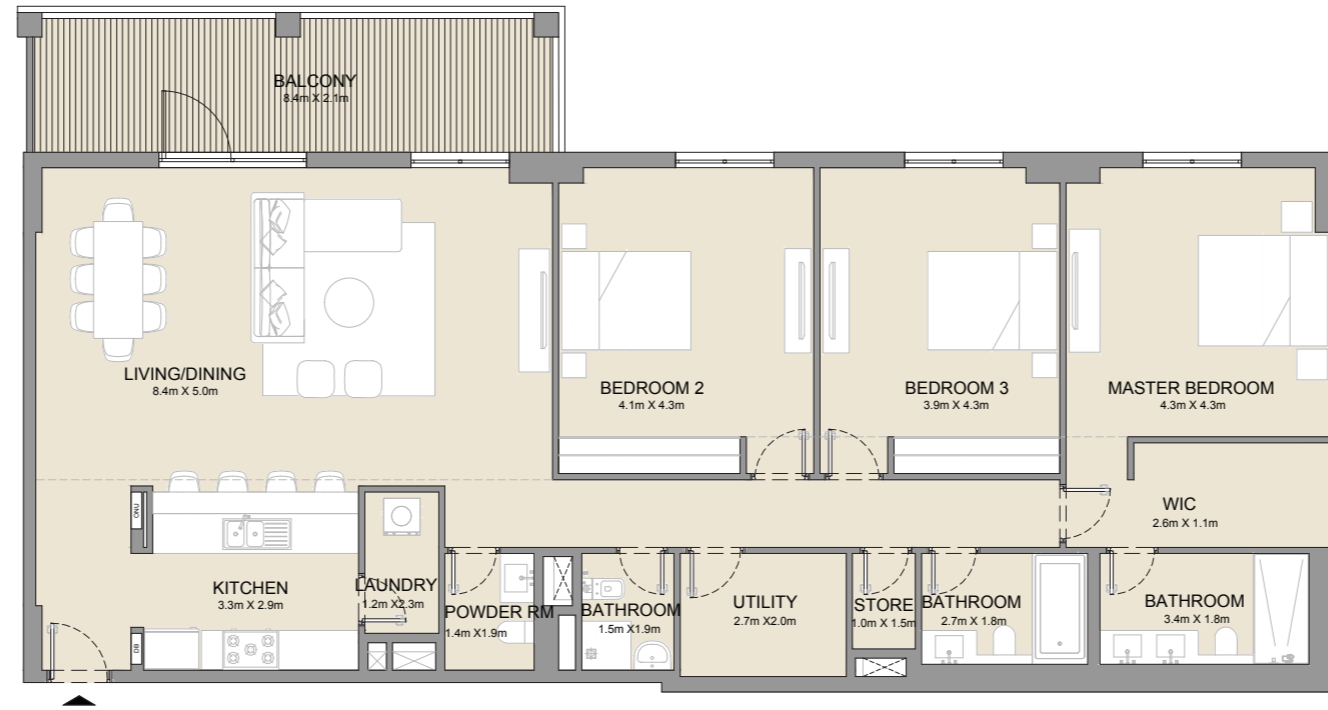

LEVEL 1

UNIT NO.	SUITE AREA		BALCONY AREA		TOTAL AREA	
	SQM	SQFT	SQM	SQFT	SQM	SQFT
113	178.21	1918	49.82	536	228.03	2454

PORT DE LA MER  
La Côte

3 BEDROOM  
BUILDING 3

APARTMENT TYPE 3  
- LEVEL 2

LEVEL 2