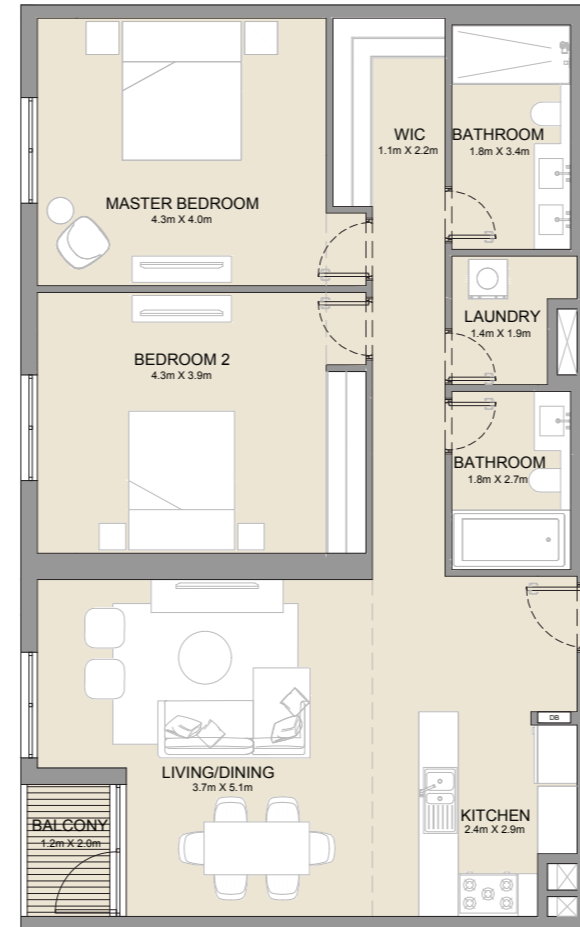

UNIT NO.			SUITE AREA		BALCONY AREA		TOTAL AREA	
			SQM	SQFT	SQM	SQFT	SQM	SQFT
312	411		112.09	1207	3.24	35	115.33	1241