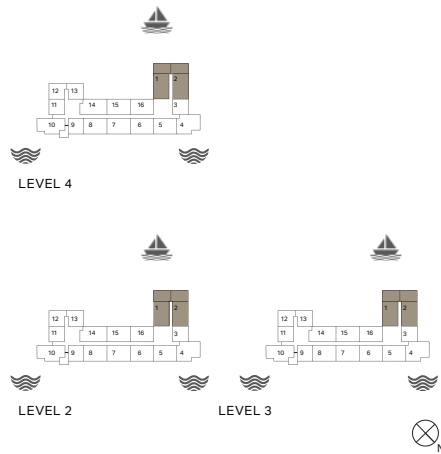

PORT DE LA MER
La Côte

3 BEDROOM APARTMENT TYPE 1
BUILDING 4 - LEVEL 2, 3 & 4

UNIT NO.		SUITE AREA		BALCONY AREA		TOTAL AREA	
		SQM	SQFT	SQM	SQFT	SQM	SQFT
201	301	165.87	1785	21.56	232	187.42	2017
202	302	165.45	1781	21.55	232	187.01	2013
401		165.87	1785	21.55	232	187.42	2017
402		165.45	1781	21.56	232	187.01	2013