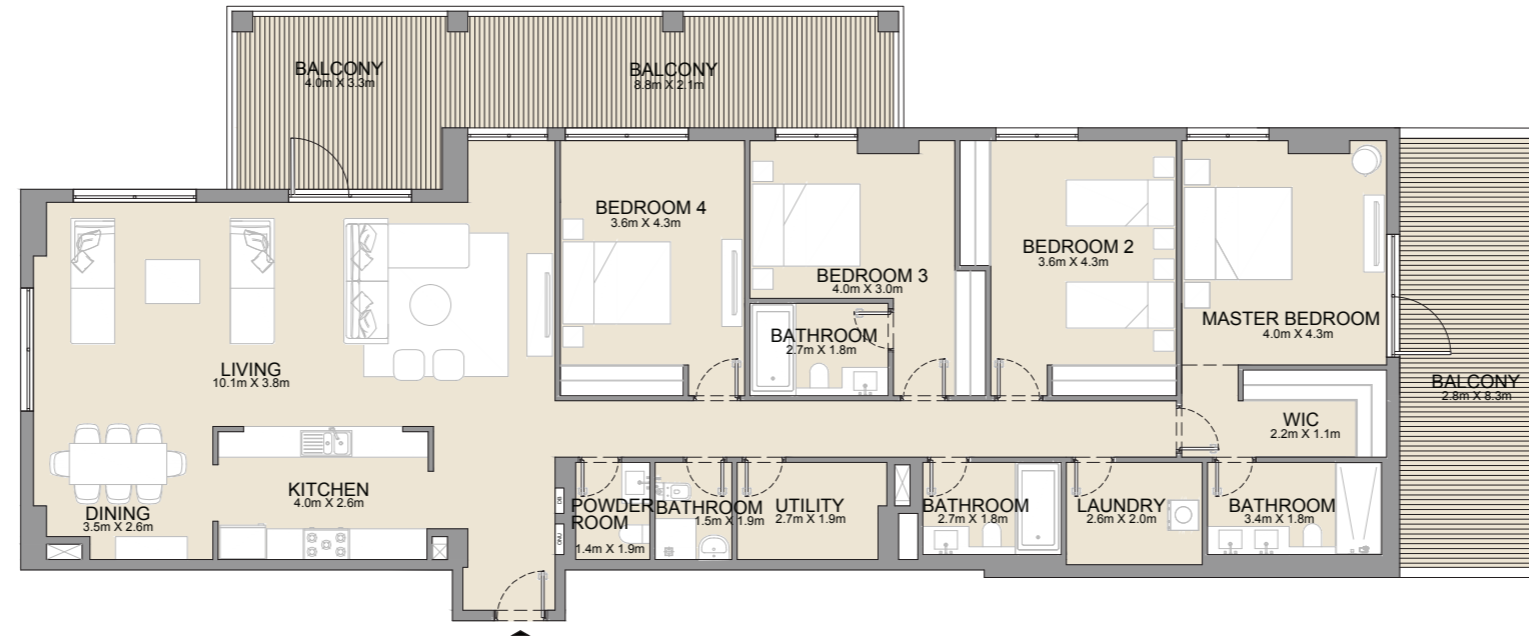

LEVEL 4

UNIT NO.	SUITE AREA		BALCONY AREA		TOTAL AREA	
	SQM	SQFT	SQM	SQFT	SQM	SQFT
402	196.27	2113	26.43	284	222.70	2397

PORT DE LA MER  
La Côte

4 BEDROOM  
BUILDING 3

APARTMENT TYPE 1A  
- LEVEL 3

LEVEL 3