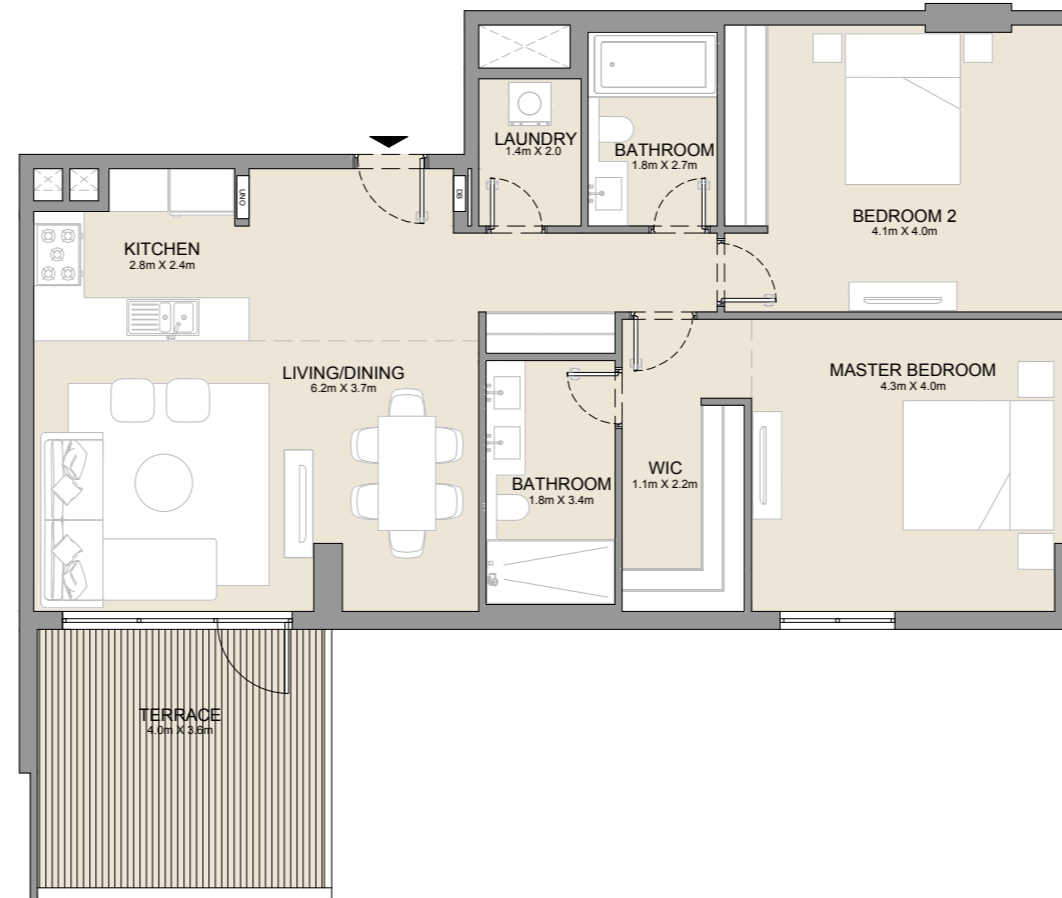

PORT DE LA MER
La Côte

2 BEDROOM
BUILDING 2

APARTMENT TYPE 4A
- LEVEL 1

UNIT NO.	SUITE AREA		BALCONY AREA		TOTAL AREA	
	SQM	SQFT	SQM	SQFT	SQM	SQFT
112	108.44	1167	15.84	171	124.28	1338