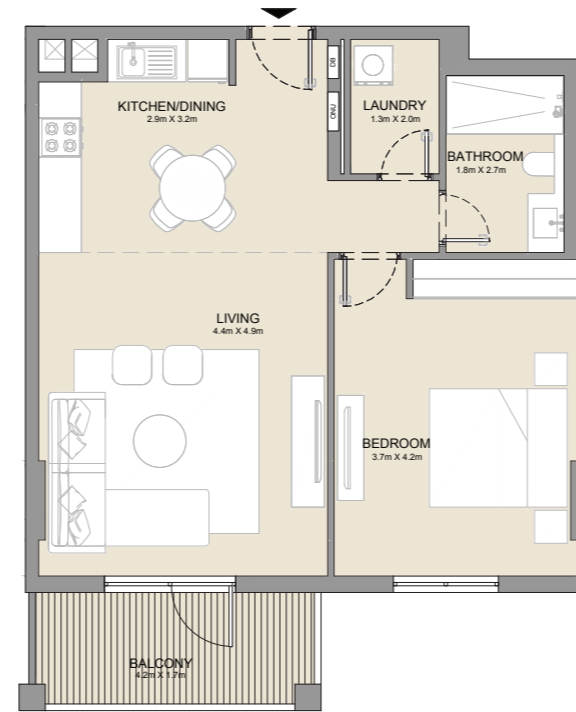

UNIT NO.			SUITE AREA		BALCONY AREA		TOTAL AREA	
			SQM	SQFT	SQM	SQFT	SQM	SQFT
206			68.97	742	8.16	88	77.13	830
306	405		68.82	741	8.16	88	76.98	829
501			69.02	743	8.16	88	77.18	831