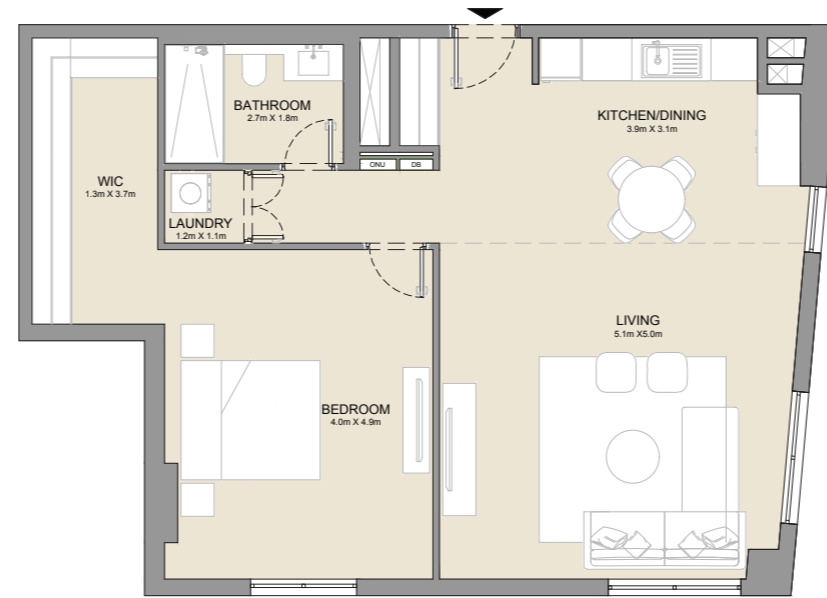

PORT DE LA MER
La Côte

1 BEDROOM
BUILDING 3

APARTMENT TYPE 2
- LEVEL 1

LEVEL 1

UNIT NO.	SUITE AREA		BALCONY AREA		TOTAL AREA	
	SQM	SQFT	SQM	SQFT	SQM	SQFT
105	89.74	966	0.00	0	89.74	966