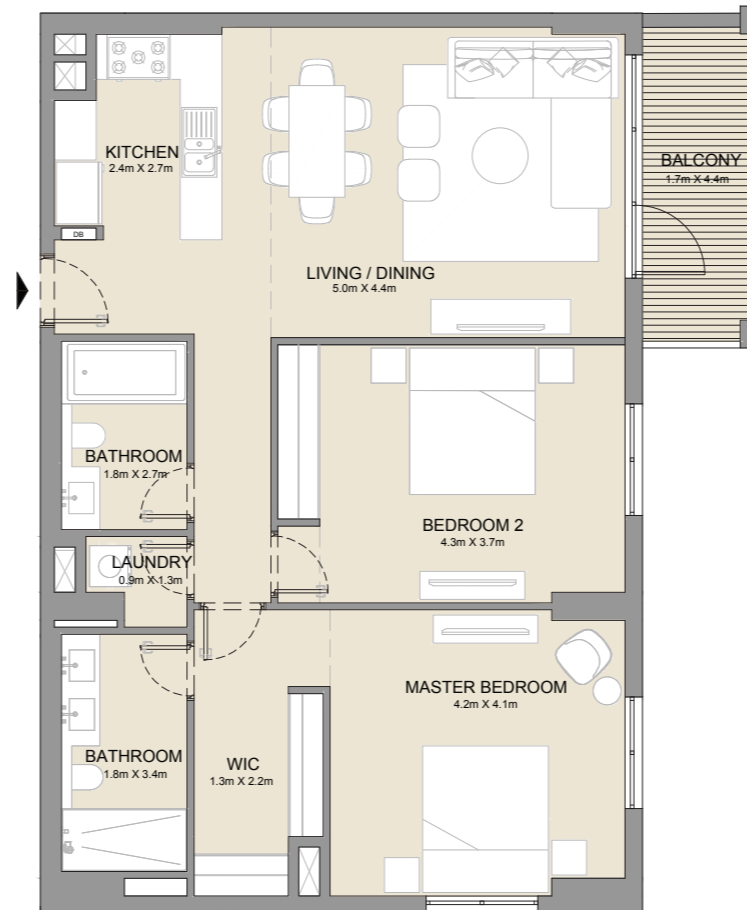

PORT DE LA MER
La Côte

2 BEDROOM
BUILDING 3

APARTMENT TYPE 3
- LEVEL 2 & 3

UNIT NO.			SUITE AREA		BALCONY AREA		TOTAL AREA	
			SQM	SQFT	SQM	SQFT	SQM	SQFT
204	304	104.95	1130	8.72	94	113.67	1224