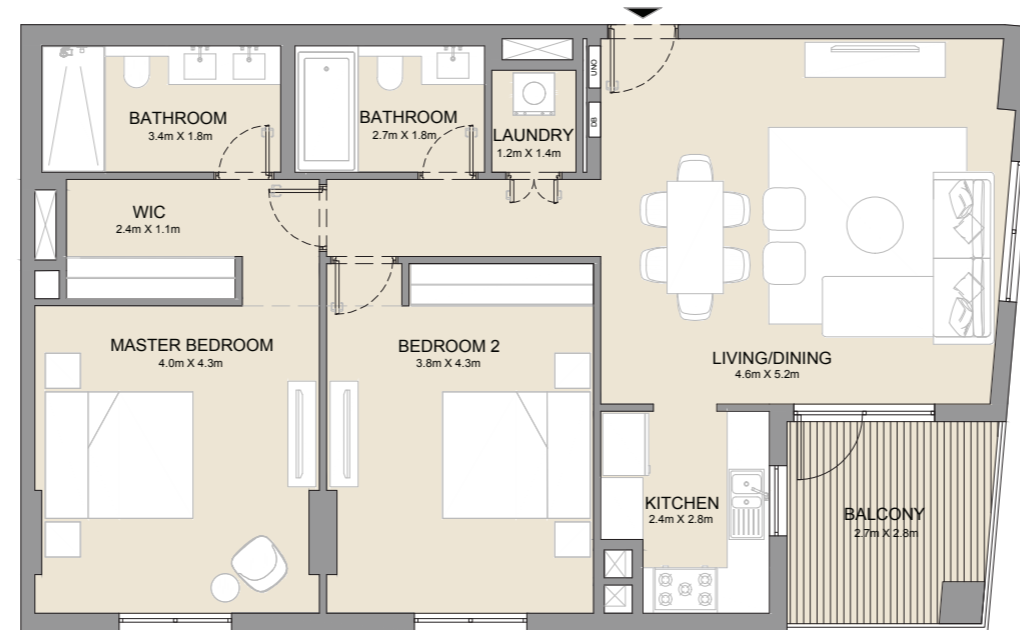

APARTMENT TYPE 3  
- LEVEL 2 & 3

UNIT NO.			SUITE AREA		BALCONY AREA		TOTAL AREA	
			SQM	SQFT	SQM	SQFT	SQM	SQFT
204	304	104.95	1130	8.72	94	113.67	1224	

PORT DE LA MER  
La Côte

2 BEDROOM  
BUILDING 3

APARTMENT TYPE 4  
- LEVEL 2, 3 & 4