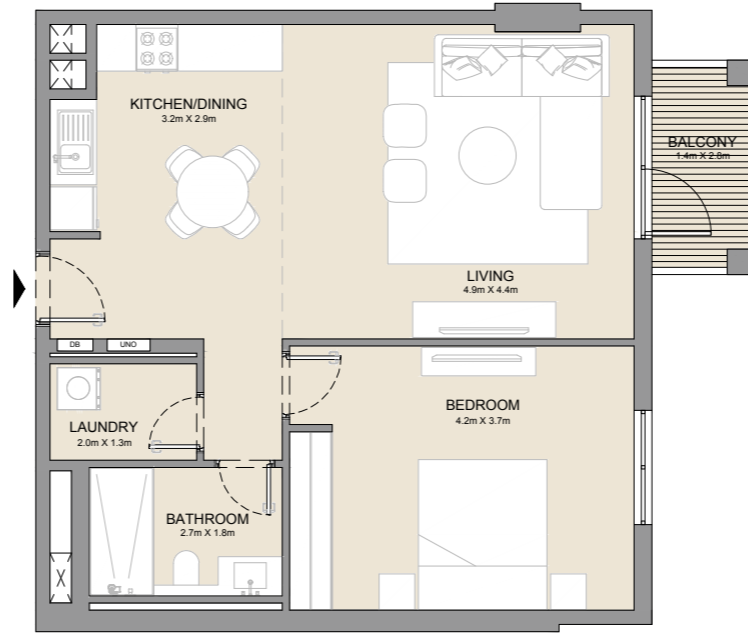

PORT DE LA MER
La Côte

1 BEDROOM
BUILDING 2

APARTMENT TYPE 3
- LEVEL 2, 3 & 4

UNIT NO.	SUITE AREA		BALCONY AREA		TOTAL AREA			
	SQM	SQFT	SQM	SQFT	SQM	SQFT		
220	320	419	69.16	744	4.57	49	73.73	794