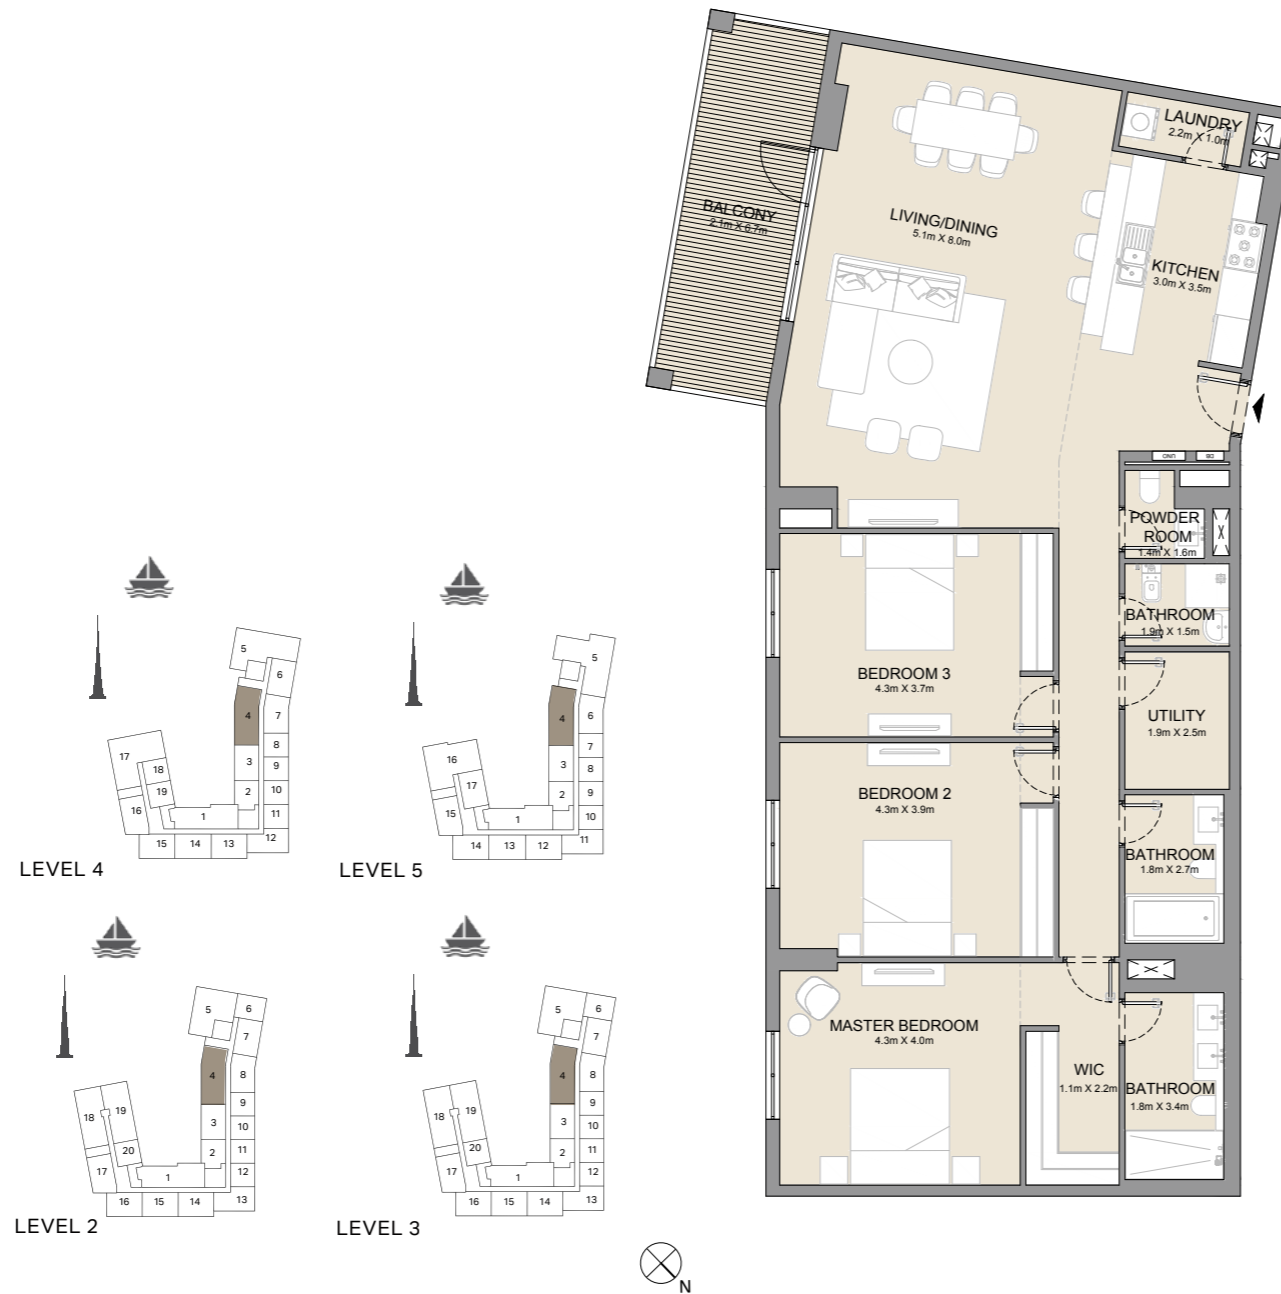

APARTMENT TYPE 4A  
-  
LEVEL 1

UNIT NO.	SUITE AREA		BALCONY AREA		TOTAL AREA	
	SQM	SQFT	SQM	SQFT	SQM	SQFT
104	169.38	1823	19.87	214	189.25	2037

PORT DE LA MER  
La Côte

3 BEDROOM  
BUILDING 2

APARTMENT TYPE 4  
- LEVEL 2, 3, 4 & 5