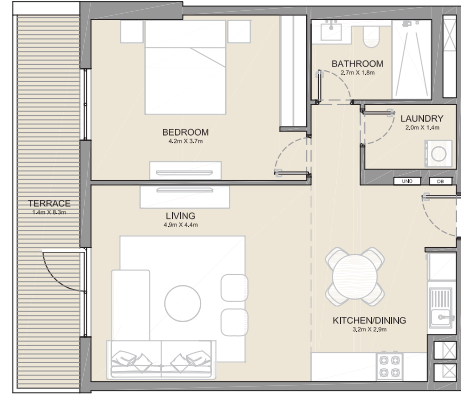

PORT DE LA MER
La Côte

1 BEDROOM
BUILDING 4

APARTMENT TYPE 3A
- LEVEL 1

UNIT NO.	SUITE AREA		BALCONY AREA		TOTAL AREA	
	SQM	SQFT	SQM	SQFT	SQM	SQFT
109	68.83	741	13.47	145	82.29	886