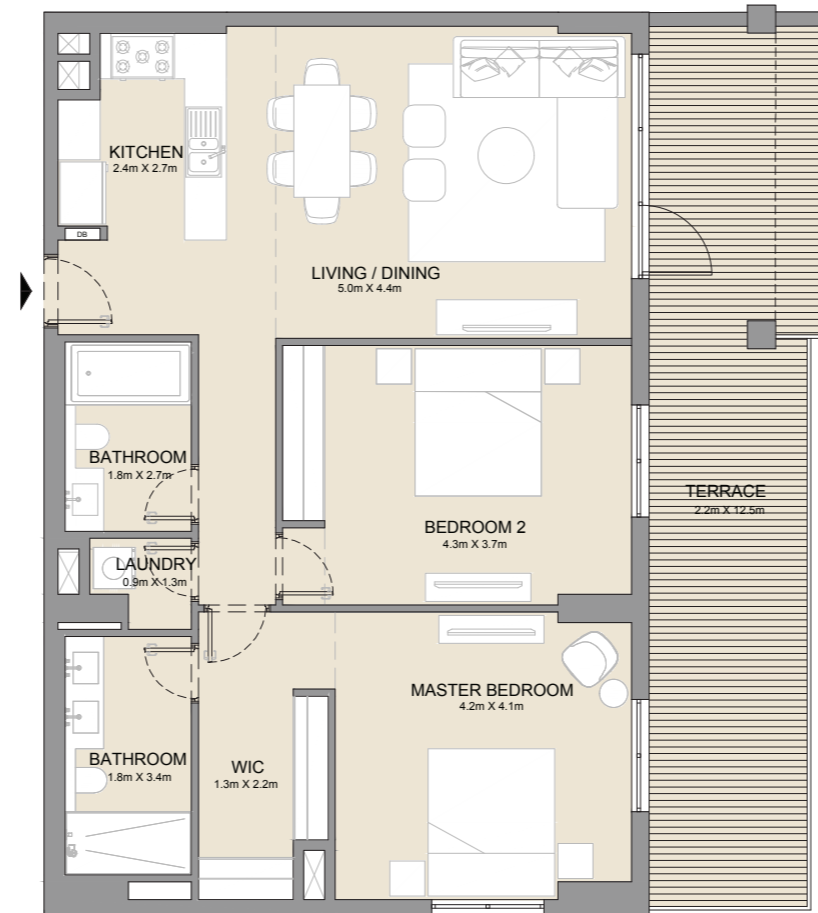

PORT DE LA MER
La Côte

2 BEDROOM
BUILDING 3

APARTMENT TYPE 3A
-
LEVEL 1

LEVEL 1

UNIT NO.	SUITE AREA		BALCONY AREA		TOTAL AREA	
	SQM	SQFT	SQM	SQFT	SQM	SQFT
104	104.95	1130	32.19	346	137.14	1476