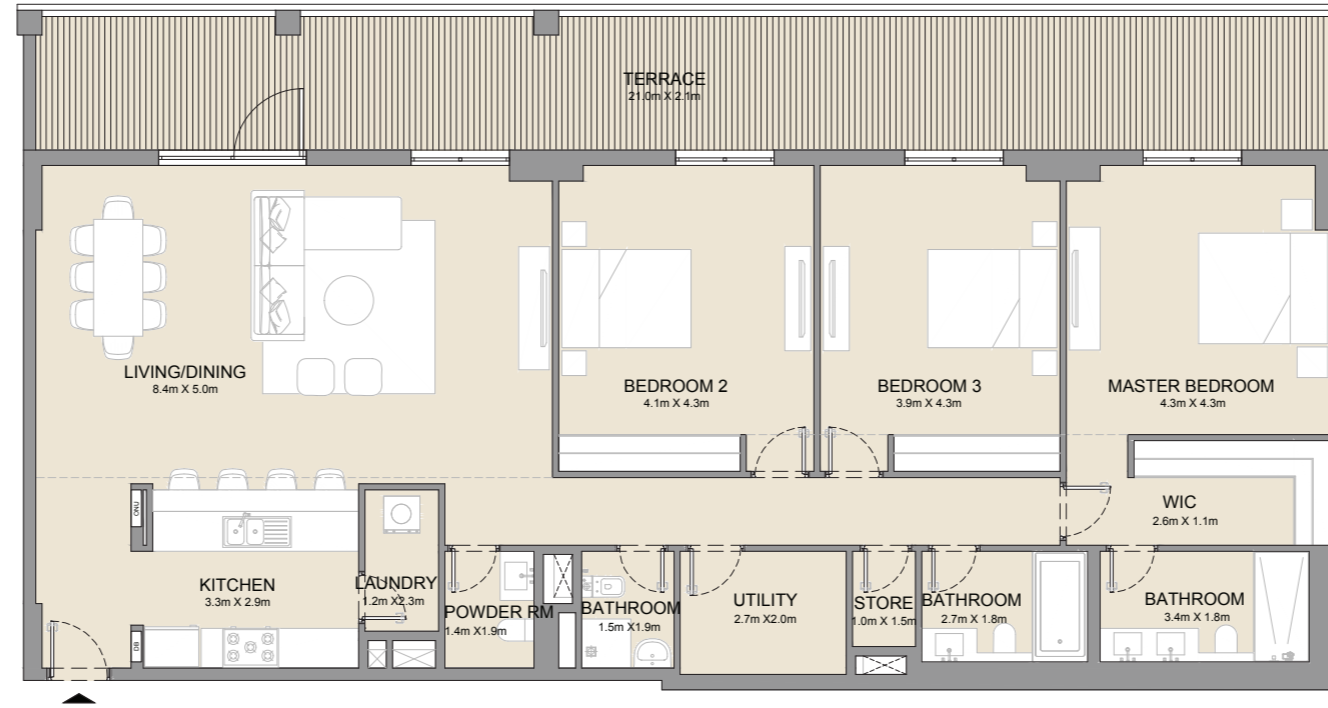

PORT DE LA MER
La Côte

3 BEDROOM
BUILDING 3

APARTMENT TYPE 3A
- LEVEL 1

LEVEL 1

UNIT NO.	SUITE AREA		BALCONY AREA		TOTAL AREA	
	SQM	SQFT	SQM	SQFT	SQM	SQFT
113	178.21	1918	49.82	536	228.03	2454