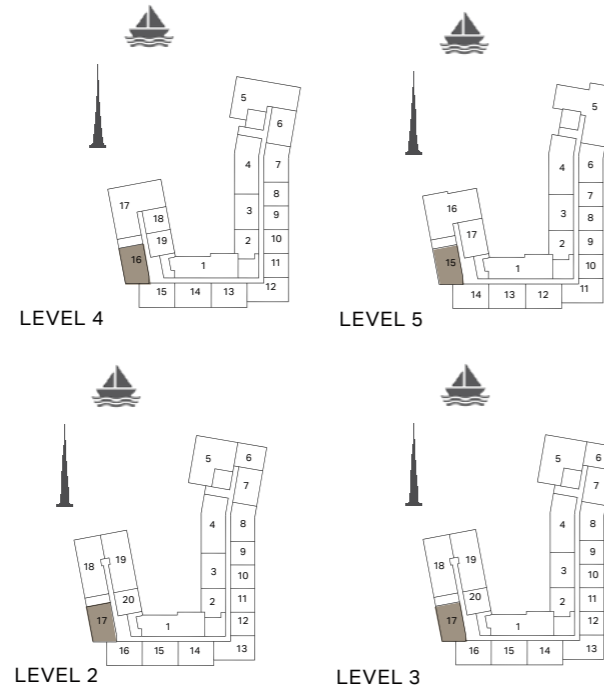

PORT DE LA MER
La Côte

2 BEDROOM
BUILDING 2

APARTMENT TYPE 1
- LEVEL 2, 3, 4 & 5

UNIT NO.			SUITE AREA		BALCONY AREA		TOTAL AREA	
			SQM	SQFT	SQM	SQFT	SQM	SQFT
217	317	416	111.67	1202	9.75	105	121.42	1307
515