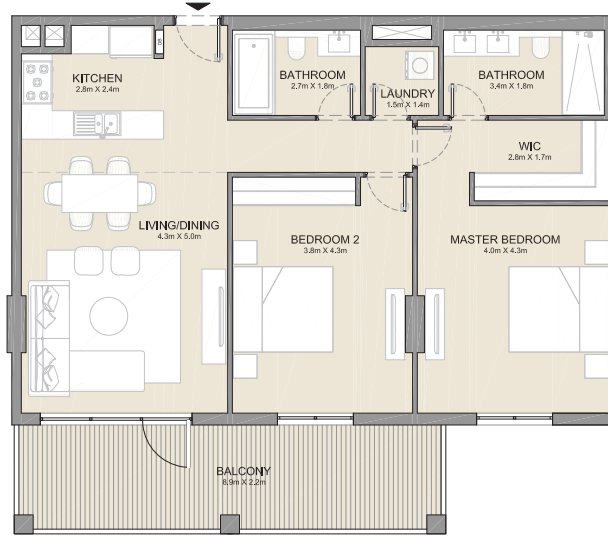

PORT DE LA MER
La Côte

2 BEDROOM APARTMENT TYPE 4
BUILDING 4 - LEVEL 2 & 3

UNIT NO.		SUITE AREA		BALCONY AREA		TOTAL AREA	
		SQM	SQFT	SQM	SQFT	SQM	SQFT
208	308	104.50	1125	21.33	230	125.83	1354