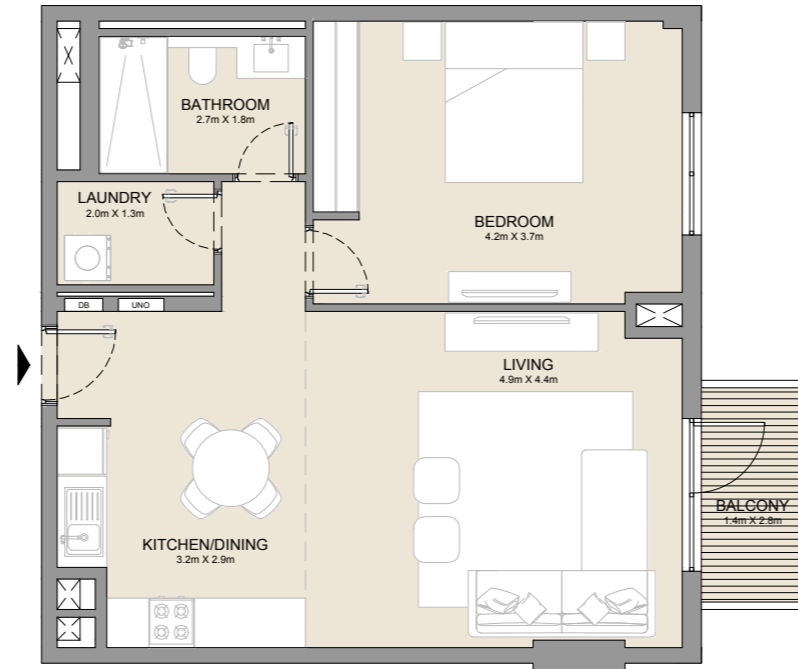

APARTMENT TYPE 4  
- LEVEL 2 & 3

UNIT NO.			SUITE AREA		BALCONY AREA		TOTAL AREA	
			SQM	SQFT	SQM	SQFT	SQM	SQFT
206	306		86.24	928	4.57	49	90.81	977

PORT DE LA MER  
La Côte

1 BEDROOM  
BUILDING 2

APARTMENT TYPE 5  
- LEVEL 4