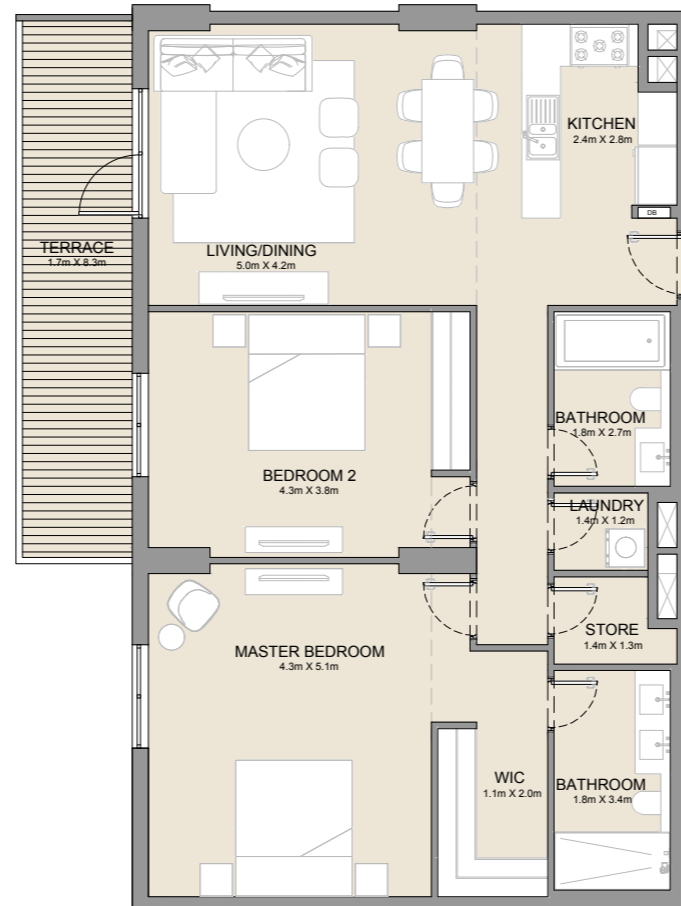

PORT DE LA MER
La Côte

2 BEDROOM
BUILDING 1

APARTMENT TYPE 3
-
LEVEL 1

UNIT NO.	SUITE AREA		BALCONY AREA		TOTAL AREA	
	SQM	SQFT	SQM	SQFT	SQM	SQFT
108	113.48	1221	15.75	170	129.23	1391