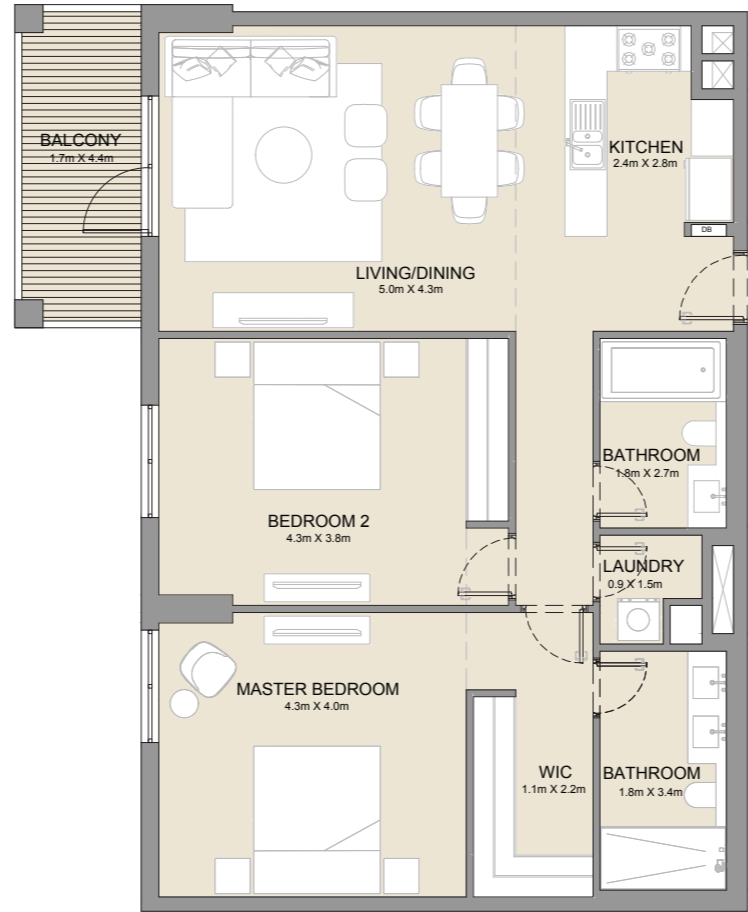

PORT DE LA MER
La Côte

2 BEDROOM
BUILDING 3

APARTMENT TYPE 7
- LEVEL 2 & 3