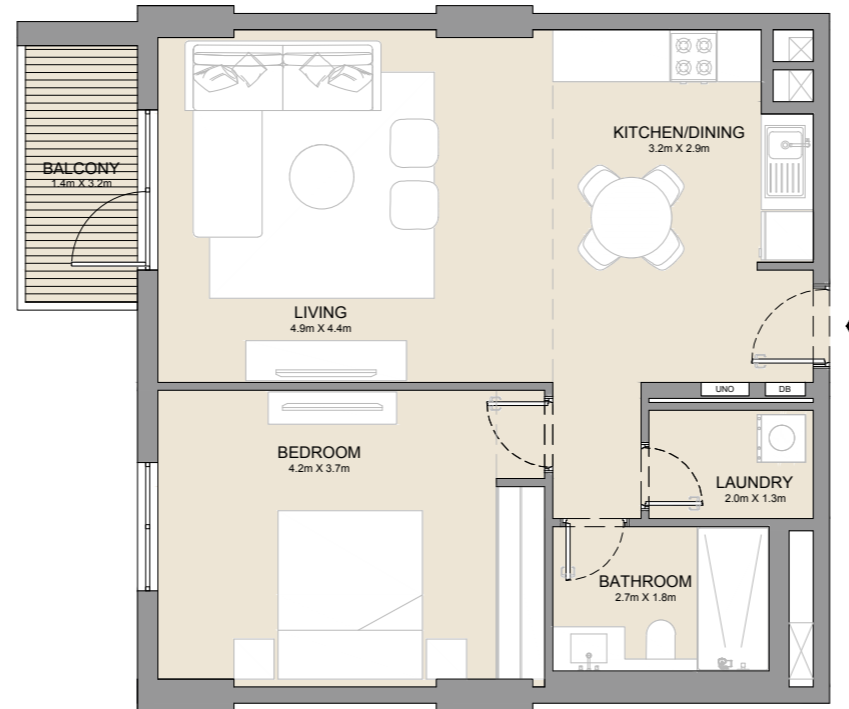

PORT DE LA MER
La Côte

1 BEDROOM
BUILDING 1

APARTMENT TYPE 5
- LEVEL 2, 3, 4, 5 & 6

UNIT NO.			SUITE AREA		BALCONY AREA		TOTAL AREA	
			SQM	SQFT	SQM	SQFT	SQM	SQFT
207	307	407	68.82	741	5.32	57	74.14	798
507	605