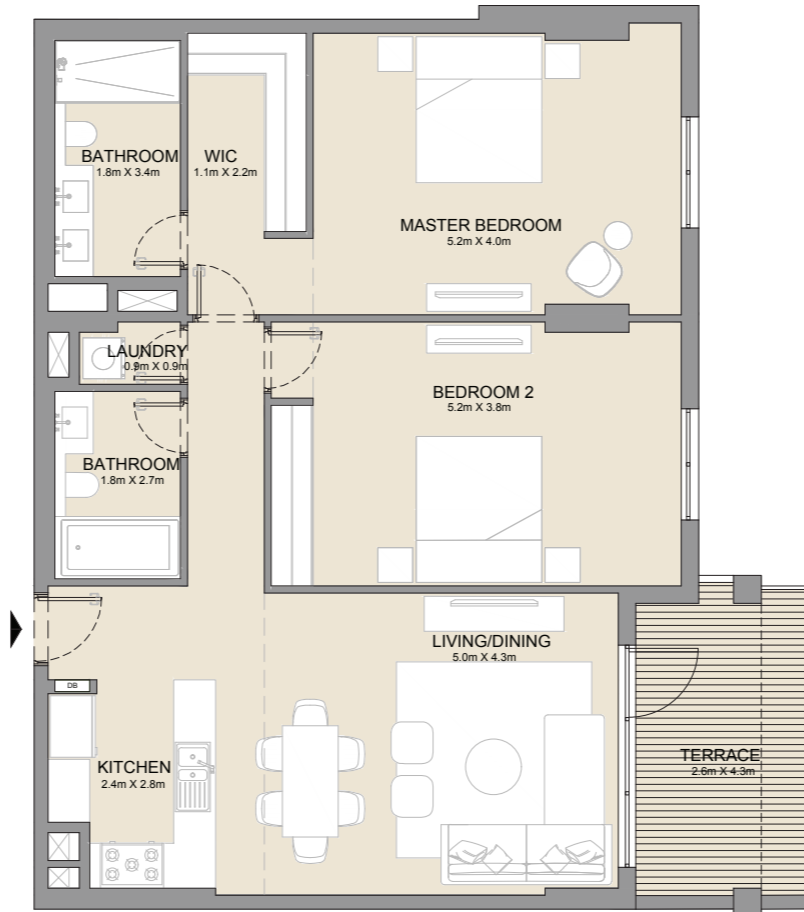

PORT DE LA MER
La Côte

2 BEDROOM
BUILDING 3

APARTMENT TYPE 2A
-
LEVEL 1

LEVEL 1

UNIT NO.	SUITE AREA		BALCONY AREA		TOTAL AREA	
	SQM	SQFT	SQM	SQFT	SQM	SQFT
103	111.53	1200	12.66	136	124.19	1337