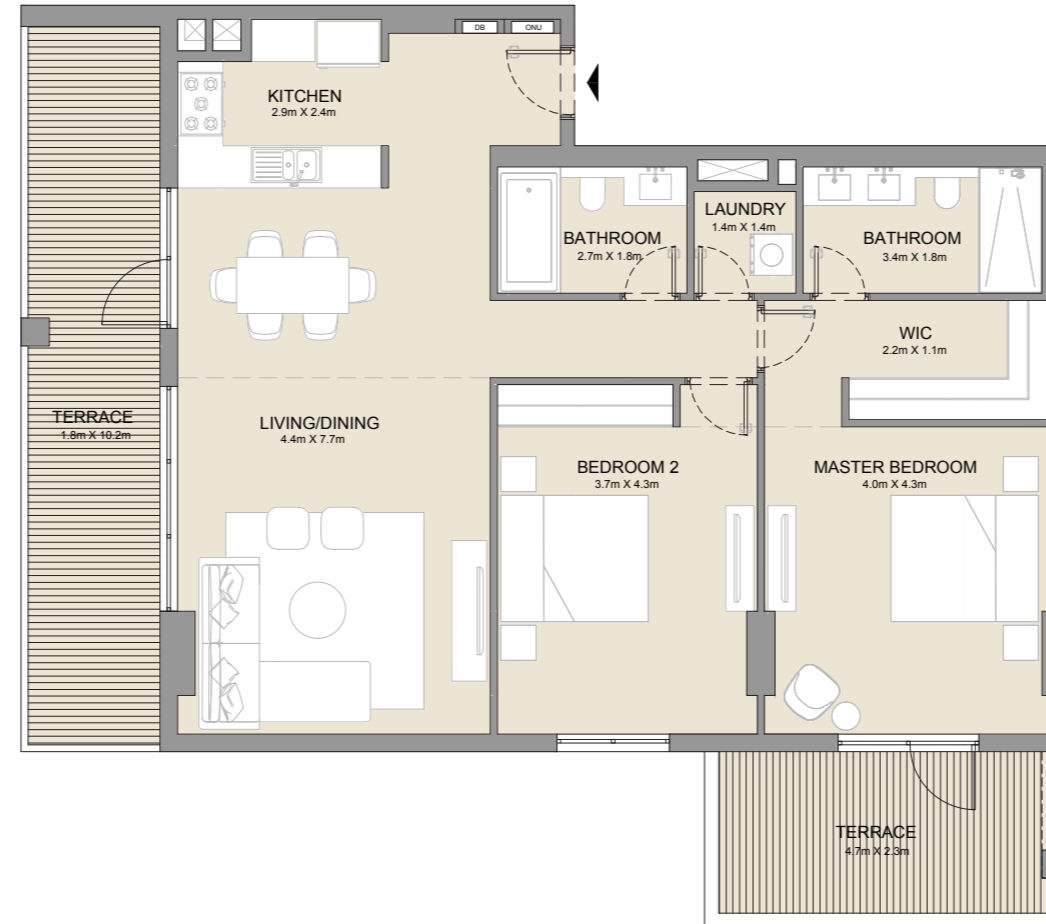

PORT DE LA MER
La Côte

2 BEDROOM
BUILDING 3

APARTMENT TYPE 5A
- LEVEL 1

LEVEL 1

UNIT NO.	SUITE AREA		BALCONY AREA		TOTAL AREA	
	SQM	SQFT	SQM	SQFT	SQM	SQFT
109	116.17	1250	33.86	364	150.03	1615