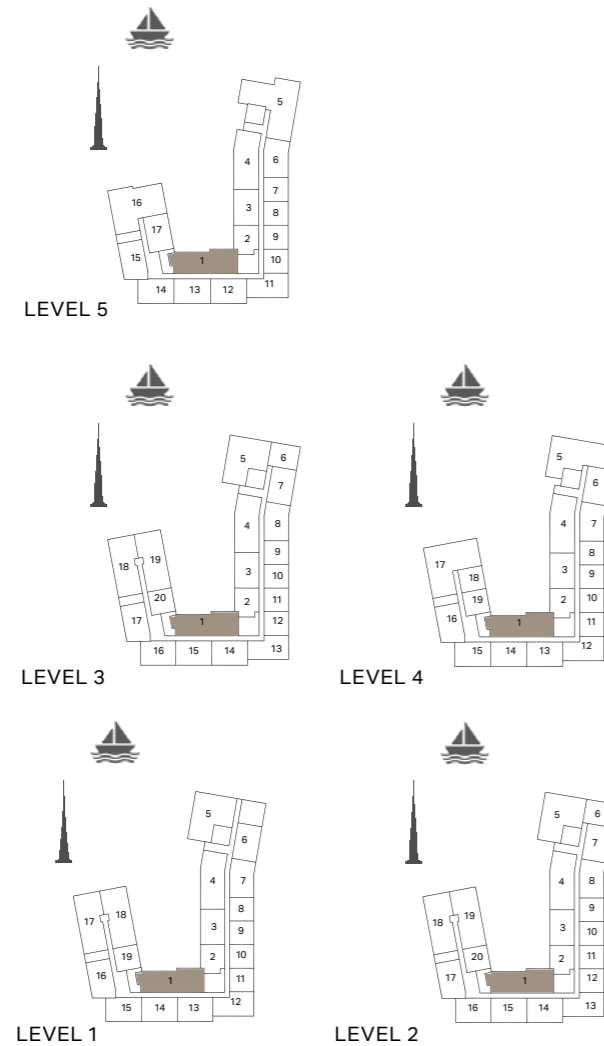

PORT DE LA MER
La Côte

3 BEDROOM
BUILDING 2

APARTMENT TYPE 5
- LEVEL 1, 2, 3, 4 & 5

UNIT NO.			SUITE AREA		BALCONY AREA		TOTAL AREA	
			SQM	SQFT	SQM	SQFT	SQM	SQFT
101	201	301	182.16	1961	26.96	290	209.12	2251
401	501