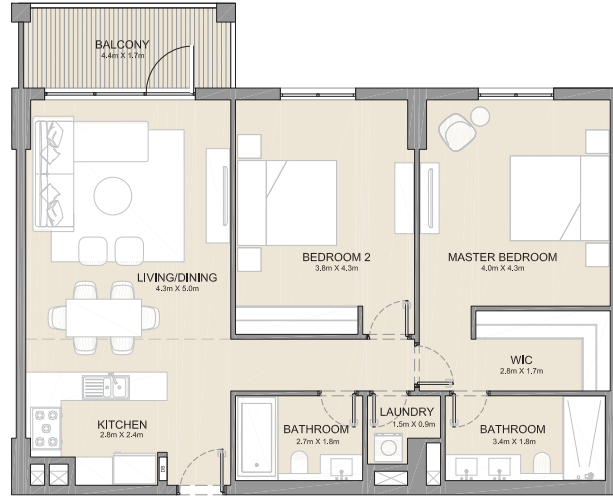

PORT DE LA MER
La Côte

2 BEDROOM APARTMENT TYPE 1
BUILDING 4 - LEVEL 2, 3, 4 & 5

UNIT NO.			SUITE AREA		BALCONY AREA		TOTAL AREA	
			SQM	SQFT	SQM	SQFT	SQM	SQFT
215	315	415	104.07	1120	8.44	91	112.51	1211
514			104.37	1123	8.44	91	112.81	1214
216	316		104.35	1123	8.44	91	112.79	1214