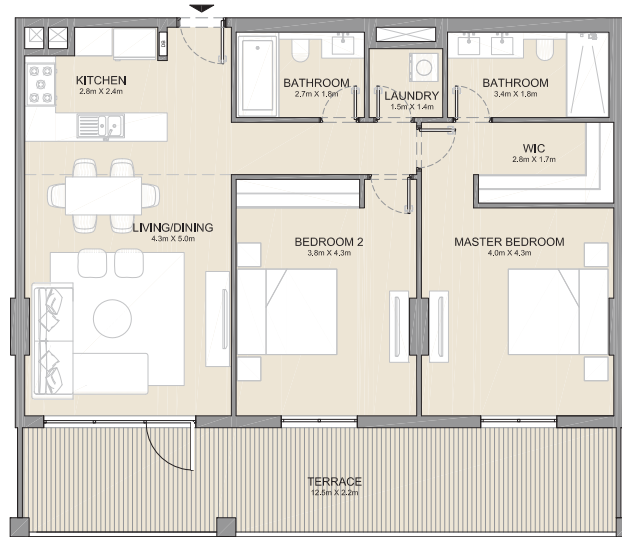

PORT DE LA MER
La Côte

2 BEDROOM APARTMENT TYPE 5A
BUILDING 4 - LEVEL 1

UNIT NO.	SUITE AREA		BALCONY AREA		TOTAL AREA	
	SQM	SQFT	SQM	SQFT	SQM	SQFT
104	104.50	1125	29.86	321	134.36	1446