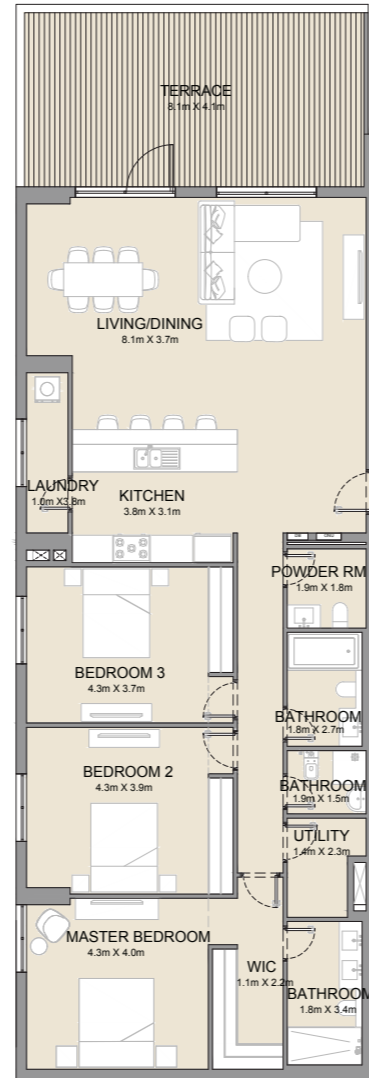

PORT DE LA MER
La Côte

3 BEDROOM
BUILDING 3

APARTMENT TYPE 5
- LEVEL 4

LEVEL 4

UNIT NO.	SUITE AREA		BALCONY AREA		TOTAL AREA	
	SQM	SQFT	SQM	SQFT	SQM	SQFT
401	174.63	1880	36.30	391	210.93	2270