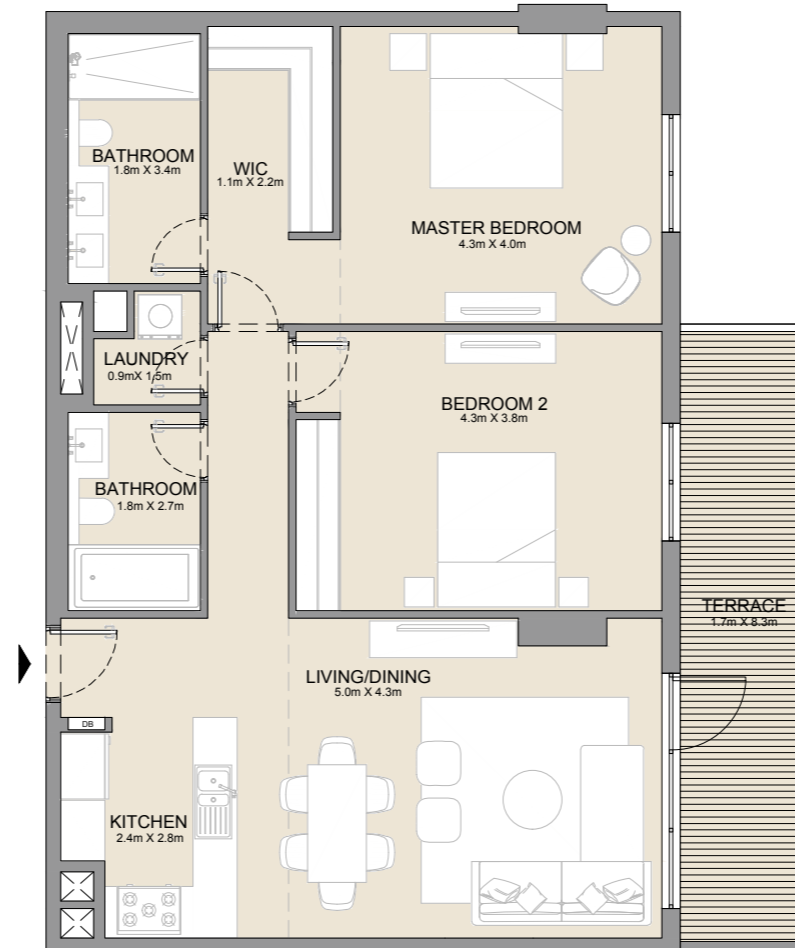

PORT DE LA MER
La Côte

2 BEDROOM
BUILDING 2

APARTMENT TYPE 6A
-
LEVEL 1

UNIT NO.	SUITE AREA		BALCONY AREA		TOTAL AREA	
	SQM	SQFT	SQM	SQFT	SQM	SQFT
106	104.50	1125	15.75	170	120.25	1294