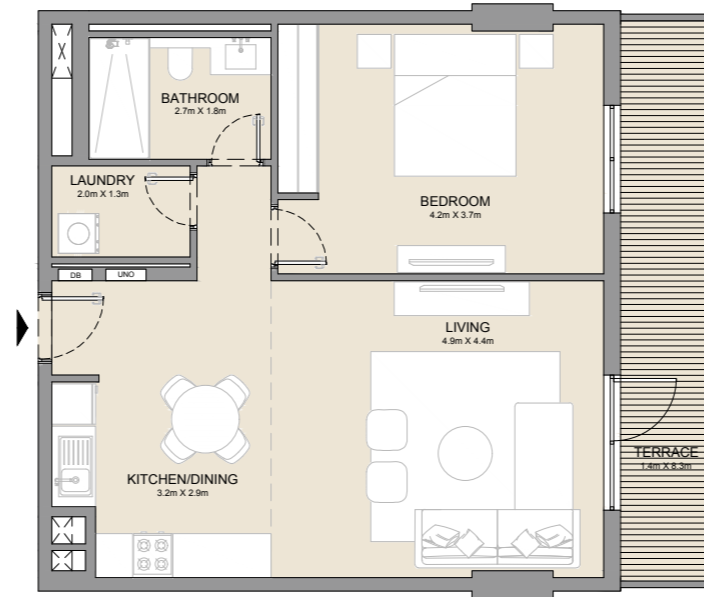

PORT DE LA MER
La Côte

1 BEDROOM
BUILDING 2

APARTMENT TYPE 1A
- LEVEL 1

UNIT NO.			SUITE AREA		BALCONY AREA		TOTAL AREA	
			SQM	SQFT	SQM	SQFT	SQM	SQFT
108	109	110	68.83	741	13.23	142	82.06	883
111			68.83	741	12.21	131	81.04	872