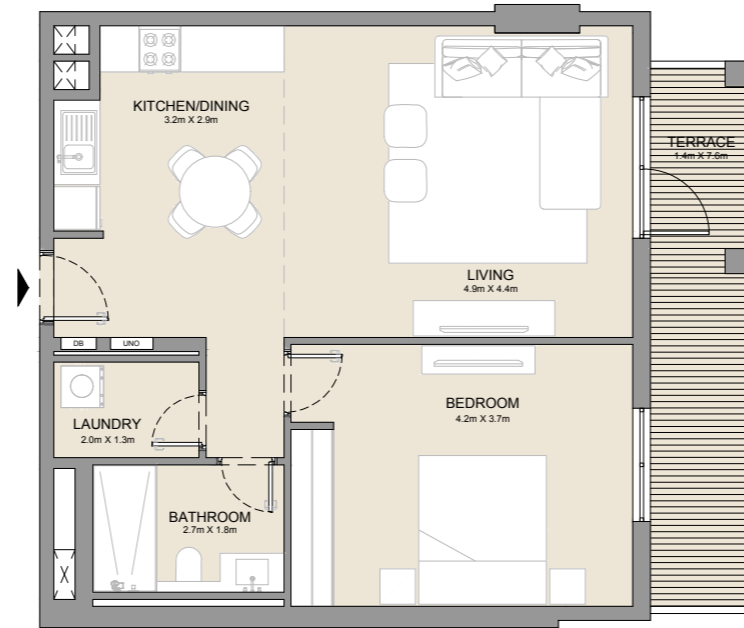

PORT DE LA MER
La Côte

1 BEDROOM
BUILDING 2

APARTMENT TYPE 3A
- LEVEL 1

UNIT NO.	SUITE AREA		BALCONY AREA		TOTAL AREA	
	SQM	SQFT	SQM	SQFT	SQM	SQFT
119	69.16	744	12.13	131	81.29	875