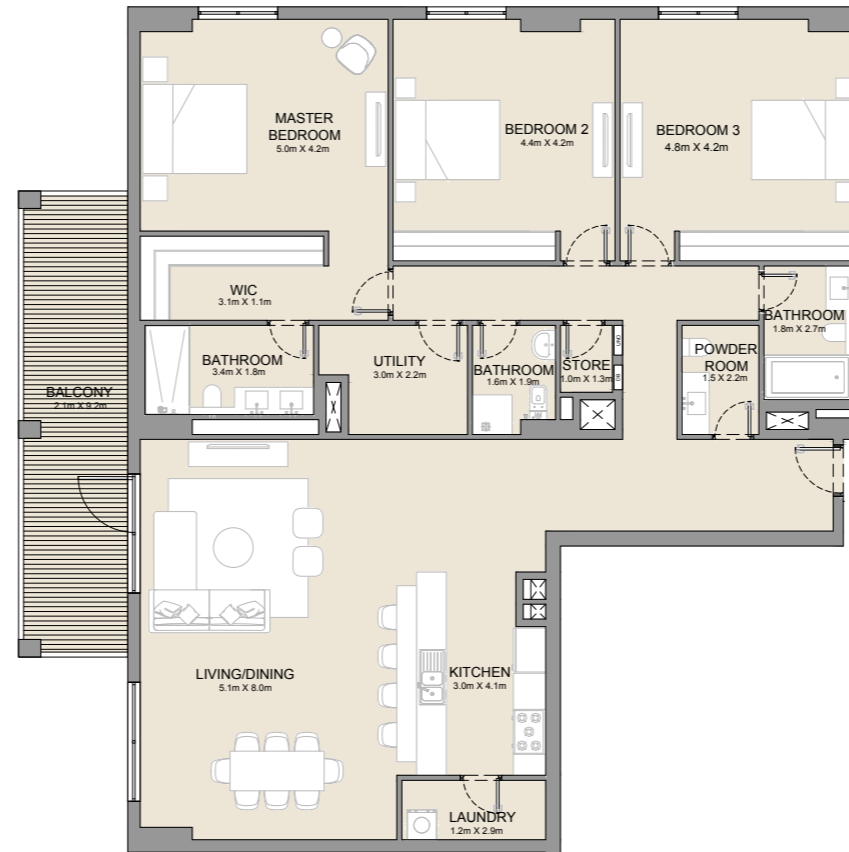

PORT DE LA MER
La Côte

3 BEDROOM
BUILDING 2

APARTMENT TYPE 3
- LEVEL 2 & 3

LEVEL 2