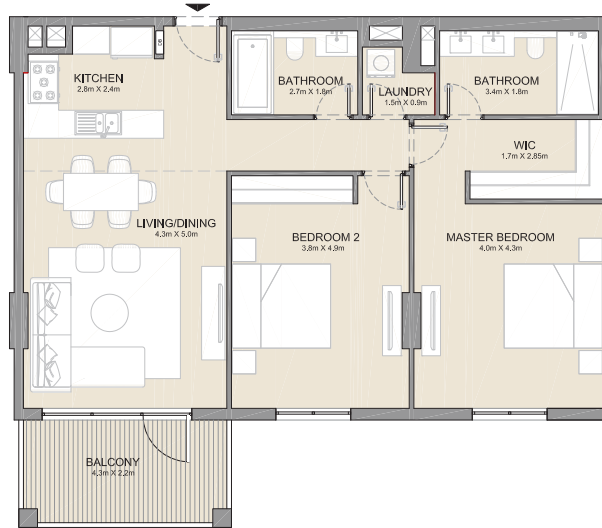

PORT DE LA MER
La Côte

2 BEDROOM APARTMENT TYPE 9
BUILDING 4 - LEVEL 4

LEVEL 4

UNIT NO.	SUITE AREA		BALCONY AREA		TOTAL AREA	
	SQM	SQFT	SQM	SQFT	SQM	SQFT
405	104.07	1120	10.55	114	114.62	1234