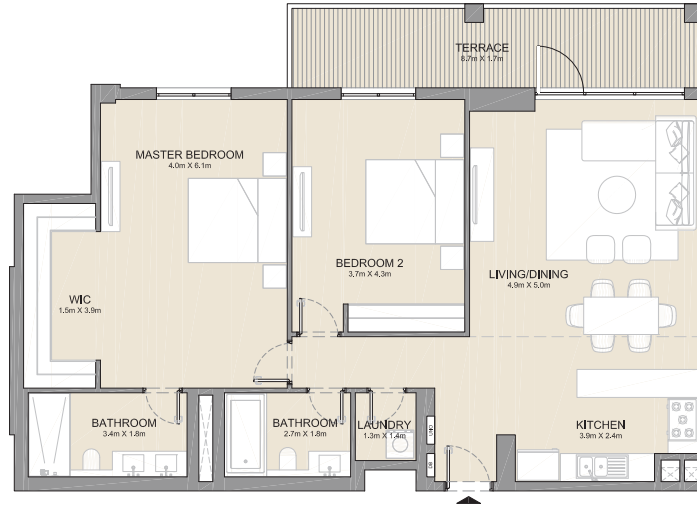

PORT DE LA MER
La Côte

2 BEDROOM APARTMENT TYPE 2A
BUILDING 4 - LEVEL 1

UNIT NO.	SUITE AREA		BALCONY AREA		TOTAL AREA	
	SQM	SQFT	SQM	SQFT	SQM	SQFT
112	117.33	1263	16.50	178	133.83	1441