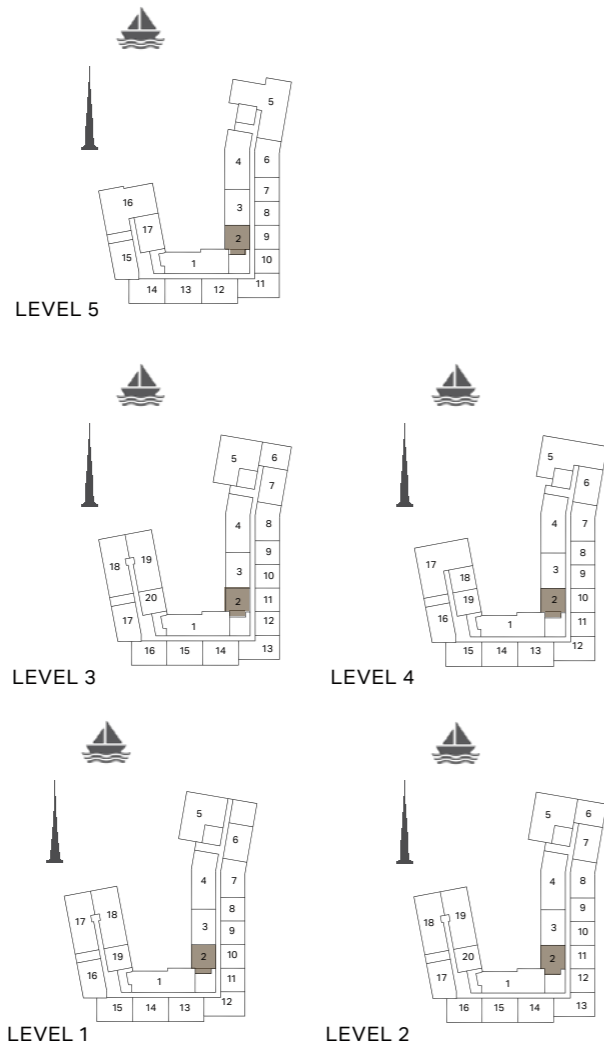

PORT DE LA MER
La Côte

1 BEDROOM
BUILDING 2

APARTMENT TYPE 2
- LEVEL 1, 2, 3, 4 & 5

UNIT NO.			SUITE AREA		BALCONY AREA		TOTAL AREA	
			SQM	SQFT	SQM	SQFT	SQM	SQFT
102	202	302	79.52	856	8.44	91	87.96	947
402	502