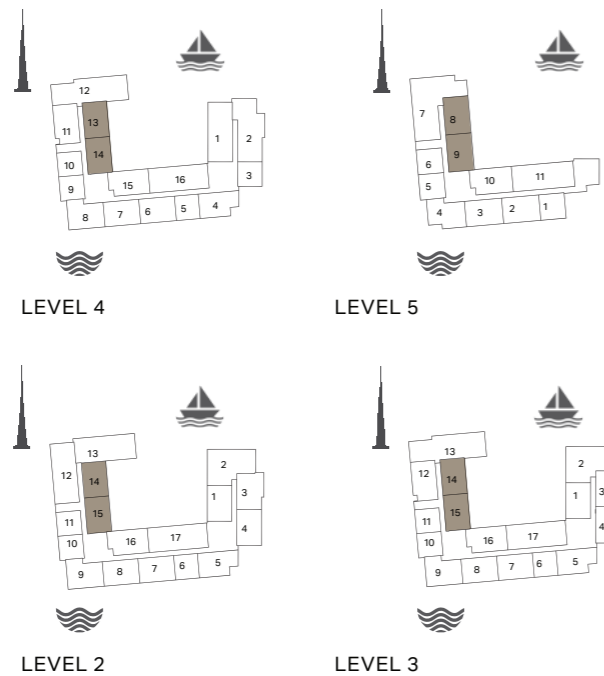

PORT DE LA MER  
La Côte

2 BEDROOM  
BUILDING 3

APARTMENT TYPE 8A  
-  
LEVEL 1

LEVEL 1

UNIT NO.	SUITE AREA		BALCONY AREA		TOTAL AREA	
	SQM	SQFT	SQM	SQFT	SQM	SQFT
114	104.50	1125	15.75	170	120.25	1294
115	104.68	1127	15.75	170	120.43	1296