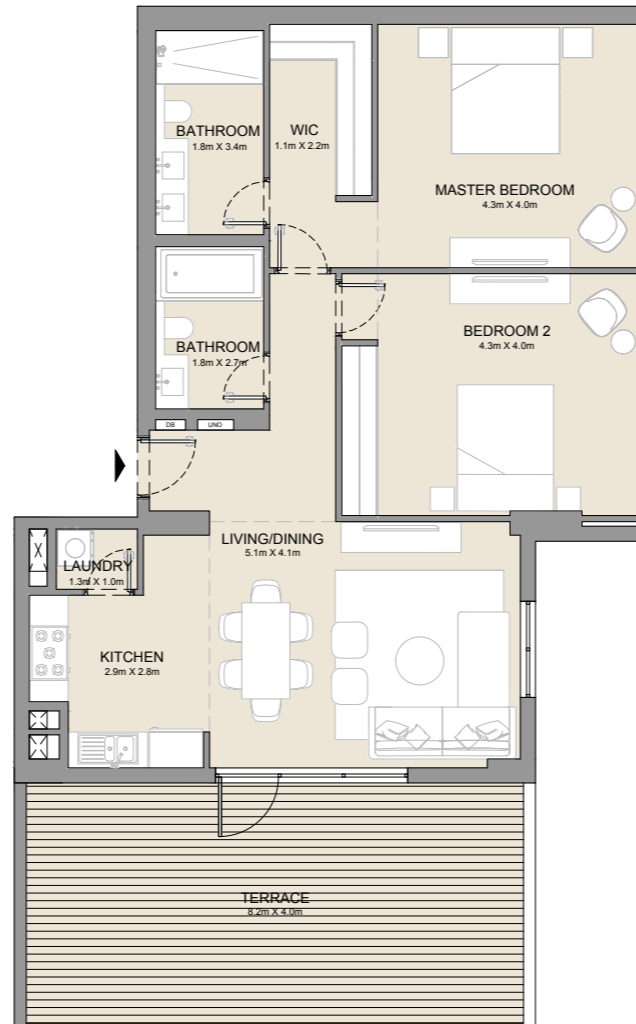

PORT DE LA MER
La Côte

2 BEDROOM
BUILDING 1

APARTMENT TYPE 7
- LEVEL 6

UNIT NO.	SUITE AREA		BALCONY AREA		TOTAL AREA	
	SQM	SQFT	SQM	SQFT	SQM	SQFT
602	105.17	1132	35.81	385	140.98	1517