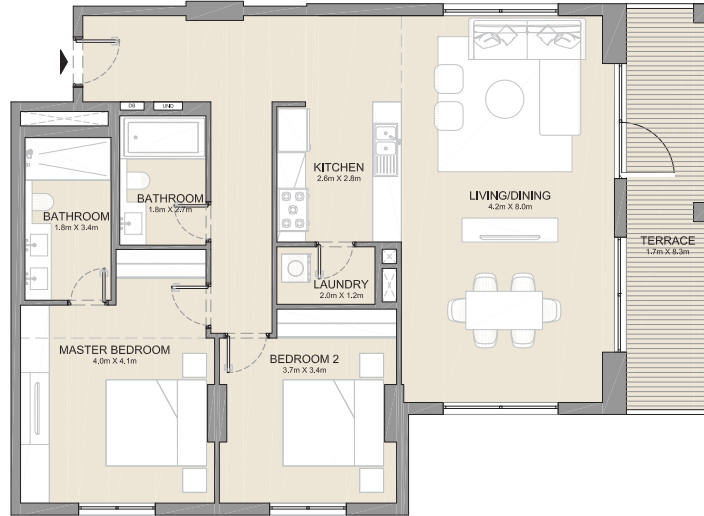

PORT DE LA MER
La Côte

2 BEDROOM APARTMENT TYPE 7A
BUILDING 4 - LEVEL 1

UNIT NO.	SUITE AREA		BALCONY AREA		TOTAL AREA	
	SQM	SQFT	SQM	SQFT	SQM	SQFT
102	117.82	1268	15.89	171	133.71	1439