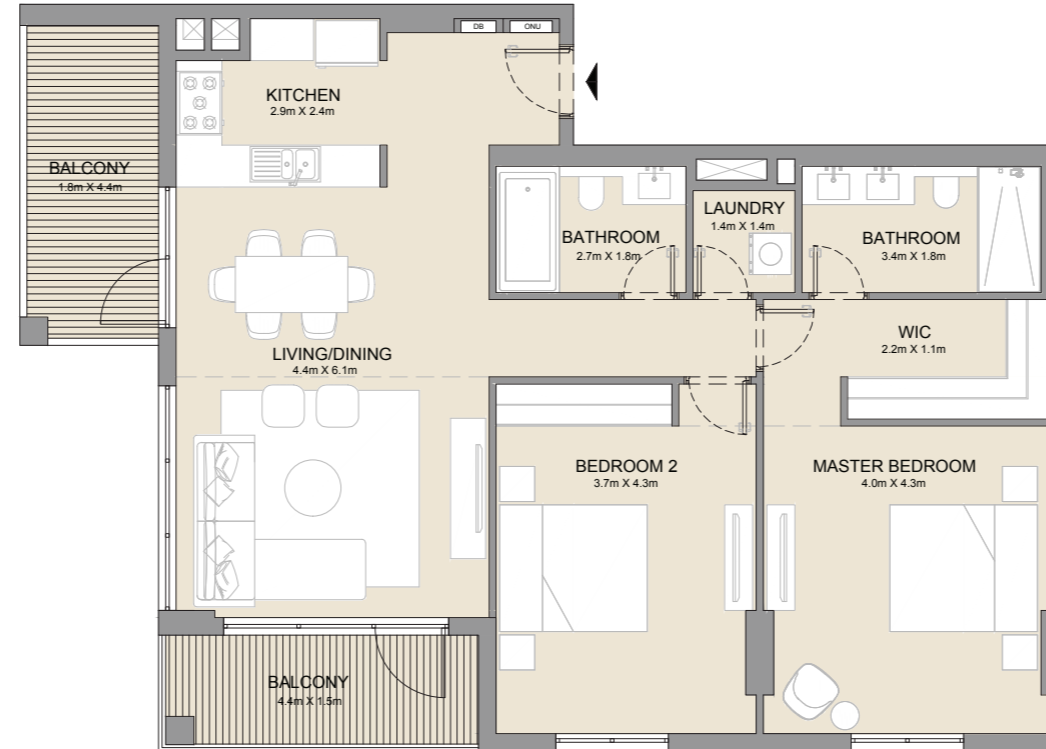

LEVEL 3

LEVEL 4

UNIT NO.			SUITE AREA		BALCONY AREA		TOTAL AREA	
			SQM	SQFT	SQM	SQFT	SQM	SQFT
312	411		112.09	1207	3.24	35	115.33	1241

PORT DE LA MER  
La Côte

2 BEDROOM  
BUILDING 3

APARTMENT TYPE 10  
- LEVEL 5