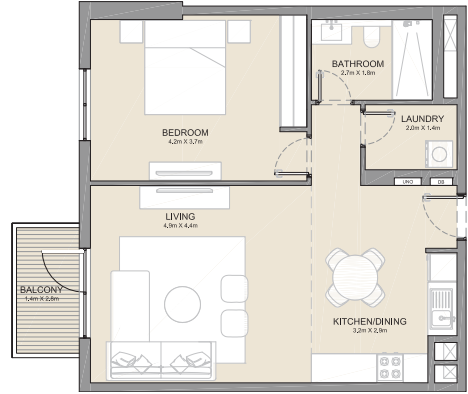

PORT DE LA MER
La Côte

1 BEDROOM APARTMENT TYPE 3
BUILDING 4 - LEVEL 2, 3, 4 & 5

UNIT NO.			SUITE AREA		BALCONY AREA		TOTAL AREA	
			SQM	SQFT	SQM	SQFT	SQM	SQFT
211	311	411	68.83	741	4.57	49	73.39	790