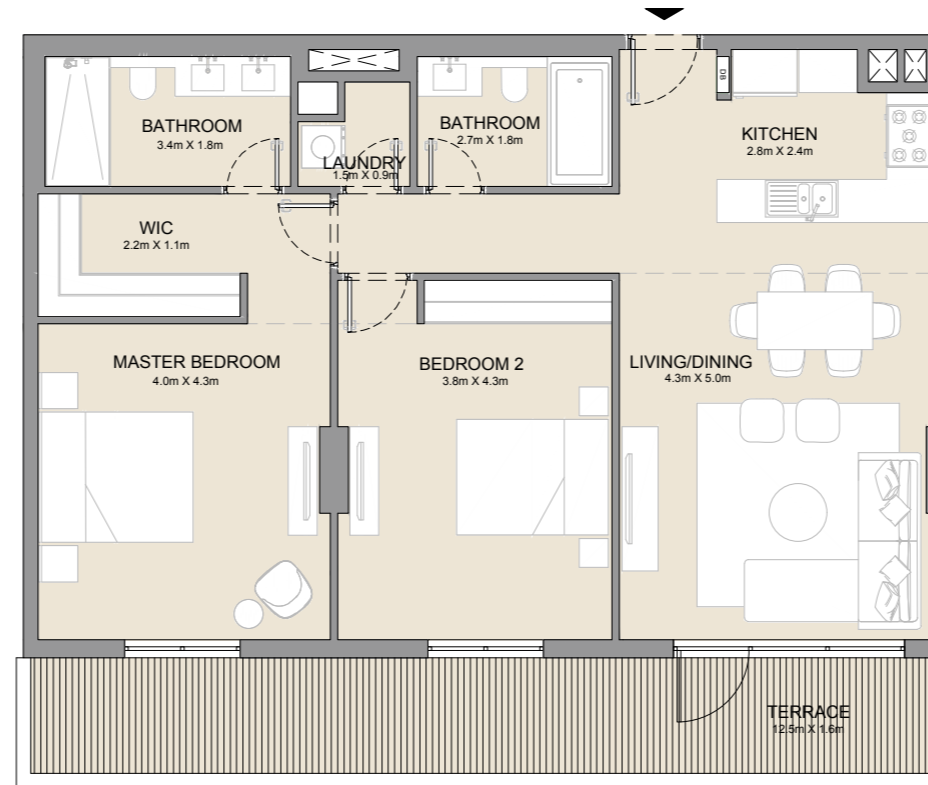

PORT DE LA MER
La Côte

2 BEDROOM
BUILDING 2

APARTMENT TYPE 3A
- LEVEL 1

UNIT NO.	SUITE AREA		BALCONY AREA		TOTAL AREA	
	SQM	SQFT	SQM	SQFT	SQM	SQFT
113	104.55	1125	23.20	250	127.75	1375
114	104.50	1125	23.19	250	127.69	1374