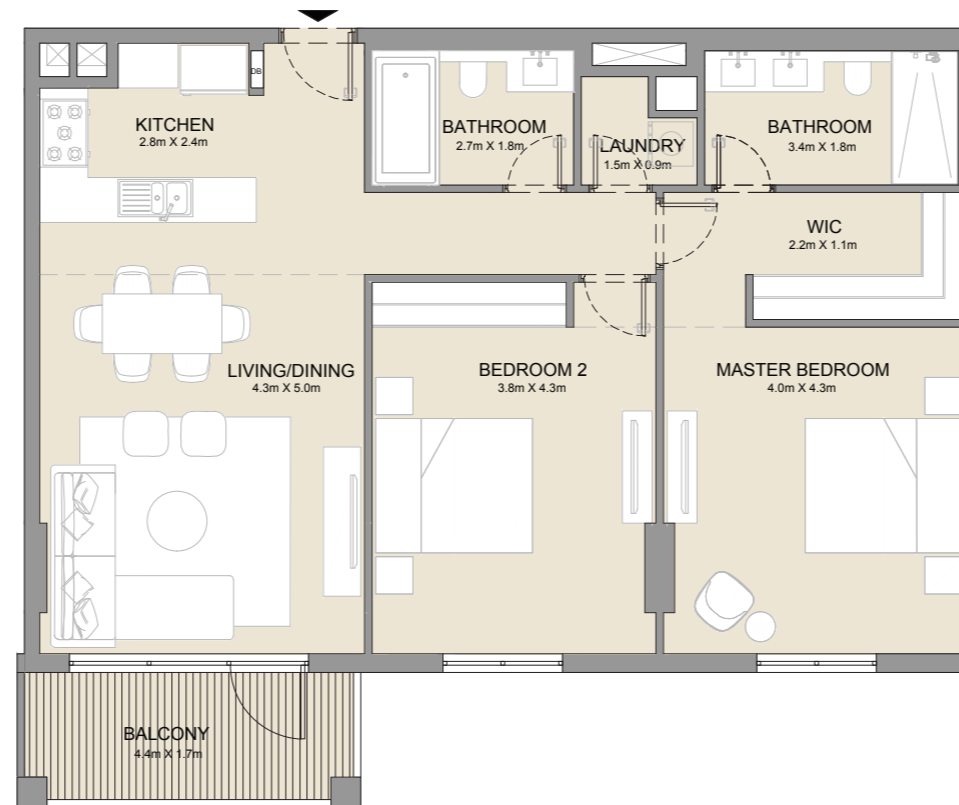

2 BEDROOM  
BUILDING 3

APARTMENT TYPE 1A  
-  
LEVEL 1

LEVEL 1

UNIT NO.	SUITE AREA		BALCONY AREA		TOTAL AREA	
	SQM	SQFT	SQM	SQFT	SQM	SQFT
107	104.50	1125	31.82	343	136.32	1467
108	104.45	1124	31.91	343	136.36	1468