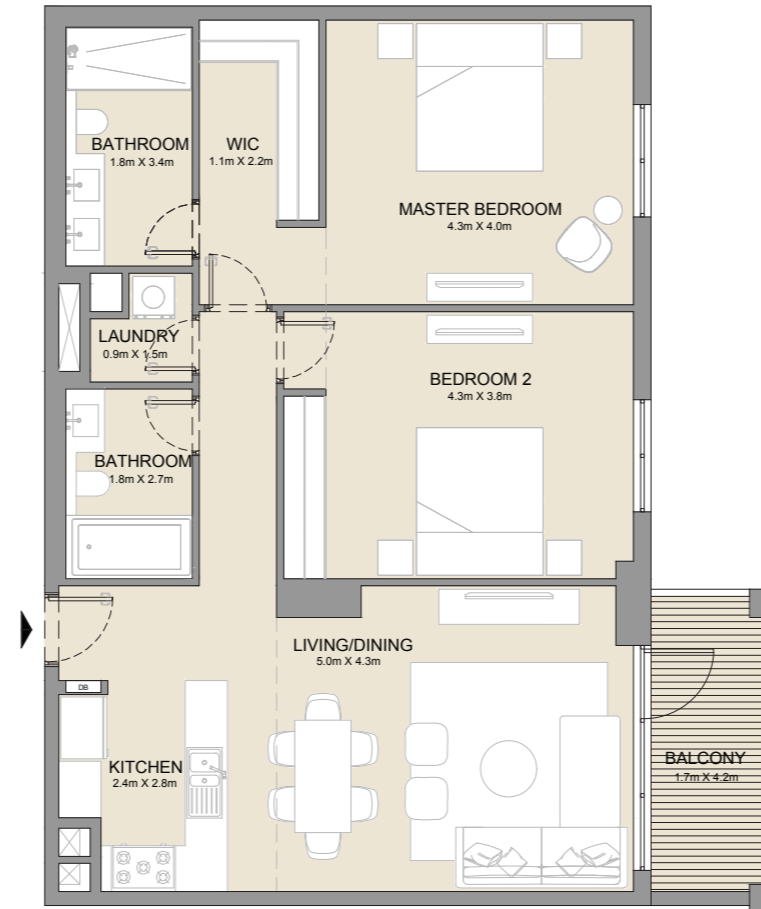

PORT DE LA MER  
La Côte

2 BEDROOM  
BUILDING 3

APARTMENT TYPE 8A  
-  
LEVEL 1

LEVEL 1

UNIT NO.	SUITE AREA		BALCONY AREA		TOTAL AREA	
	SQM	SQFT	SQM	SQFT	SQM	SQFT
114	104.50	1125	15.75	170	120.25	1294
115	104.68	1127	15.75	170	120.43	1296