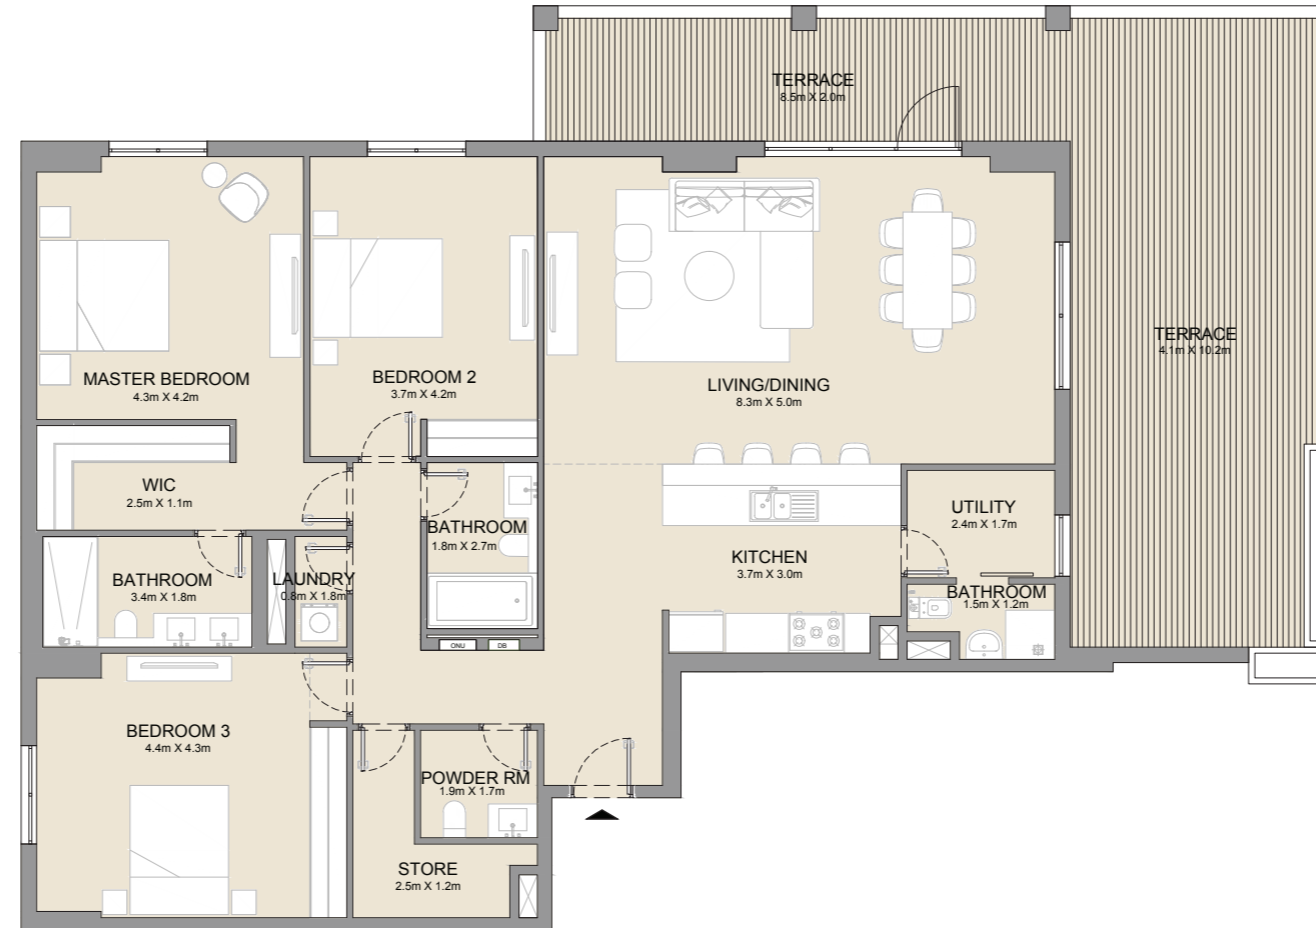

LEVEL 5

UNIT NO.	SUITE AREA		BALCONY AREA		TOTAL AREA	
	SQM	SQFT	SQM	SQFT	SQM	SQFT
504	108.66	1170	17.46	188	126.12	1358

PORT DE LA MER  
La Côte

3 BEDROOM  
BUILDING 3

APARTMENT TYPE 1A  
- LEVEL 1

LEVEL 1