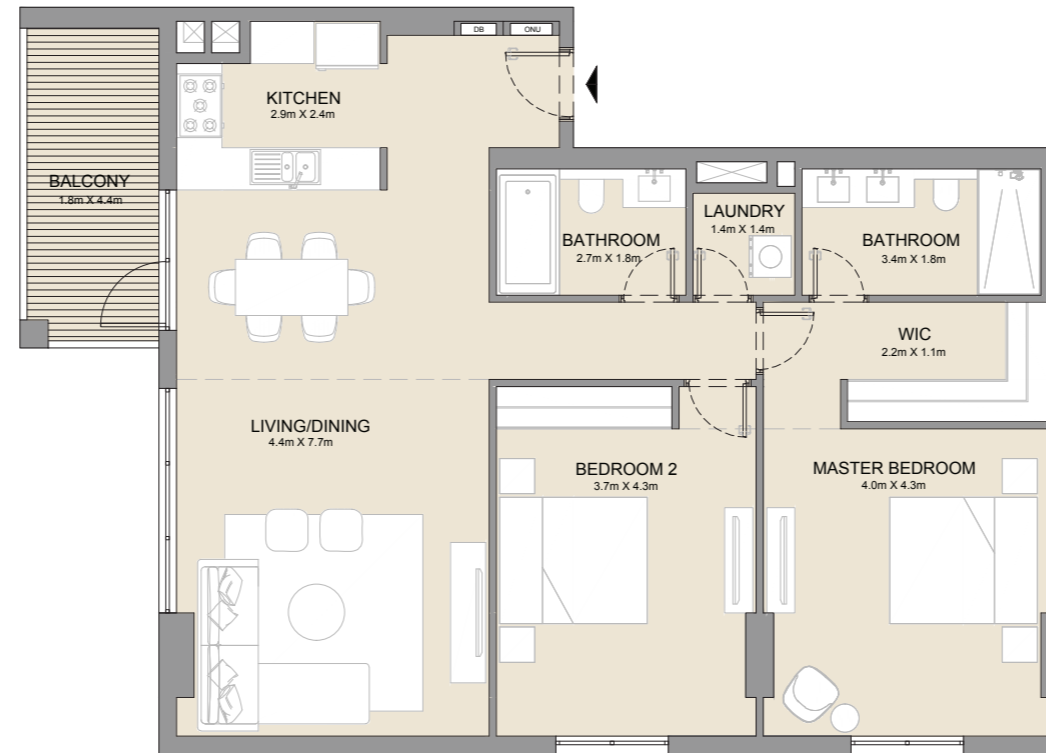

2 BEDROOM  
BUILDING 3

APARTMENT TYPE 5A  
- LEVEL 1

LEVEL 1

UNIT NO.	SUITE AREA		BALCONY AREA		TOTAL AREA	
	SQM	SQFT	SQM	SQFT	SQM	SQFT
109	116.17	1250	33.86	364	150.03	1615

LEVEL 4

LEVEL 2

LEVEL 3

UNIT NO.		SUITE AREA		BALCONY AREA		TOTAL AREA	
		SQM	SQFT	SQM	SQFT	SQM	SQFT
209	408	116.17	1250	9.64	104	125.81	1354
309		116.17	1250	9.53	103	125.70	1353