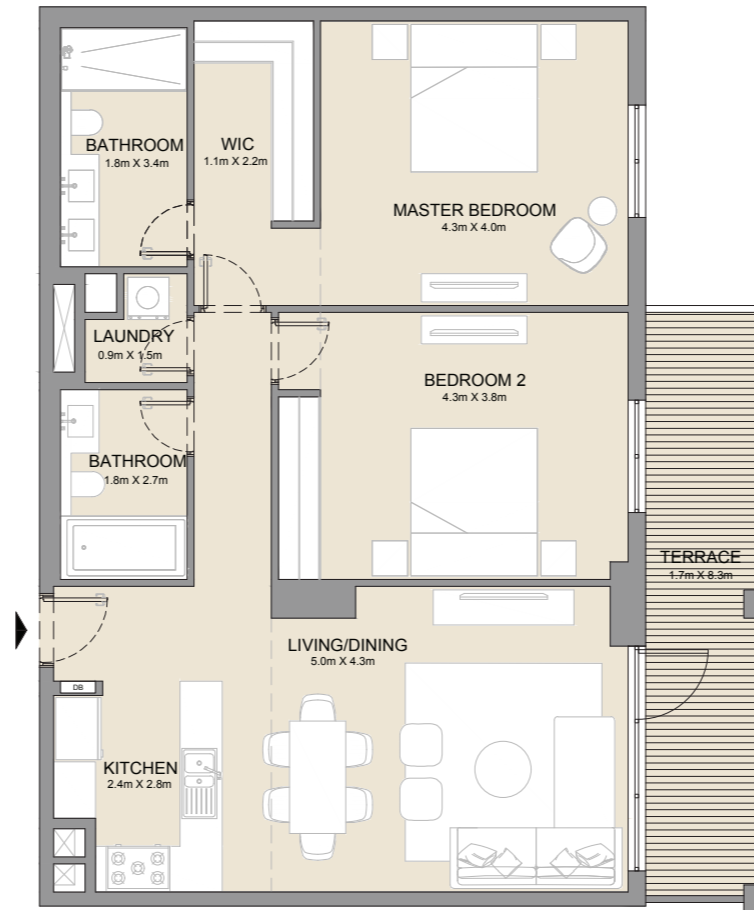

PORT DE LA MER
La Côte

2 BEDROOM
BUILDING 3

APARTMENT TYPE 8A
-
LEVEL 1

LEVEL 1

UNIT NO.	SUITE AREA		BALCONY AREA		TOTAL AREA	
	SQM	SQFT	SQM	SQFT	SQM	SQFT
114	104.50	1125	15.75	170	120.25	1294
115	104.68	1127	15.75	170	120.43	1296