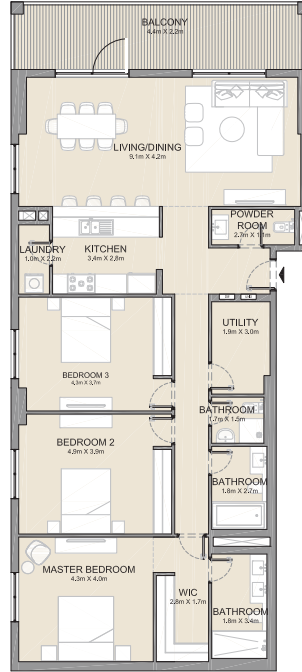

PORT DE LA MER
La Côte

3 BEDROOM APARTMENT TYPE 1
BUILDING 4 - LEVEL 2, 3 & 4

UNIT NO.		SUITE AREA		BALCONY AREA		TOTAL AREA	
		SQM	SQFT	SQM	SQFT	SQM	SQFT
201	301	165.87	1785	21.56	232	187.42	2017
202	302	165.45	1781	21.55	232	187.01	2013
401		165.87	1785	21.55	232	187.42	2017
402		165.45	1781	21.56	232	187.01	2013