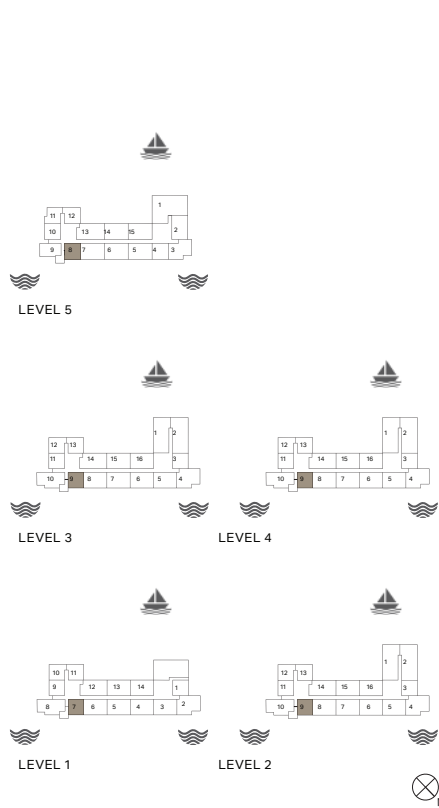

PORT DE LA MER
La Côte

1 BEDROOM APARTMENT TYPE 4
BUILDING 4 - LEVEL 1, 2, 3, 4 & 5

UNIT NO.	SUITE AREA		BALCONY AREA		TOTAL AREA	
	SQM	SQFT	SQM	SQFT	SQM	SQFT
107	68.83	741	4.55	49	73.37	790
209	309	744	4.55	49	73.64	793
409	508	744	4.55	49	73.65	793