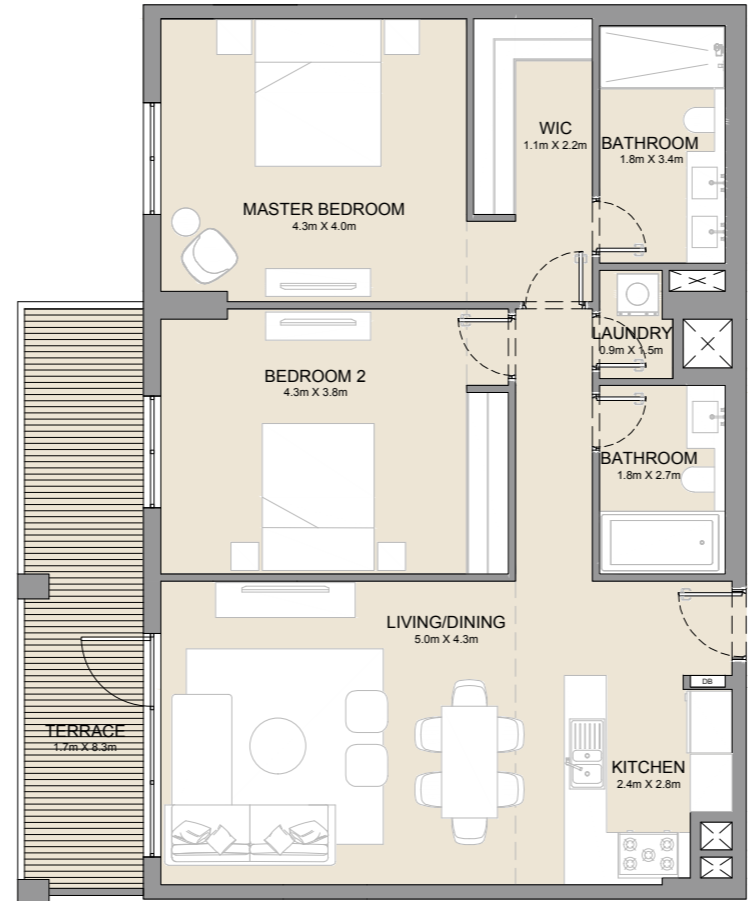

PORT DE LA MER
La Côte

2 BEDROOM
BUILDING 2

APARTMENT TYPE 7A
-
LEVEL 1

UNIT NO.	SUITE AREA		BALCONY AREA		TOTAL AREA	
	SQM	SQFT	SQM	SQFT	SQM	SQFT
103	103.72	1116	15.75	170	119.47	1286