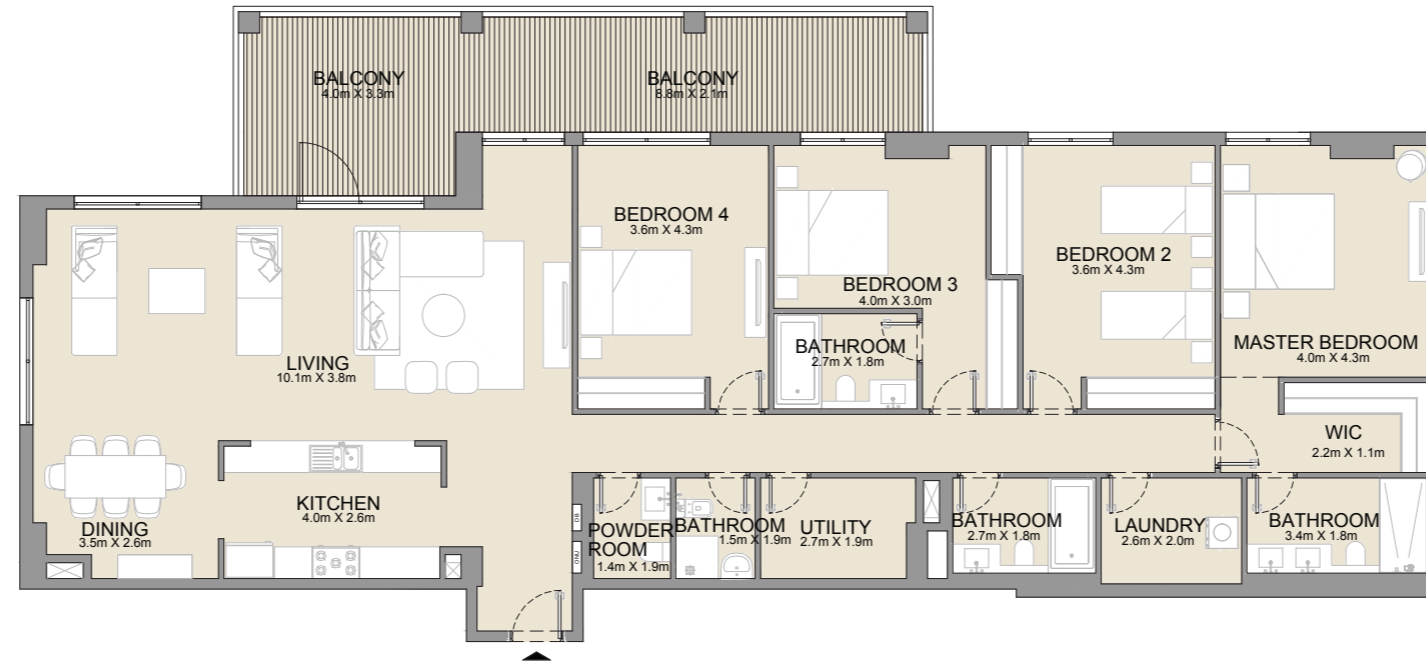

PORT DE LA MER
La Côte

4 BEDROOM
BUILDING 3

APARTMENT TYPE 1
- LEVEL 4

LEVEL 4

UNIT NO.	SUITE AREA		BALCONY AREA		TOTAL AREA	
	SQM	SQFT	SQM	SQFT	SQM	SQFT
412	215.56	2320	35.33	380	250.89	2701