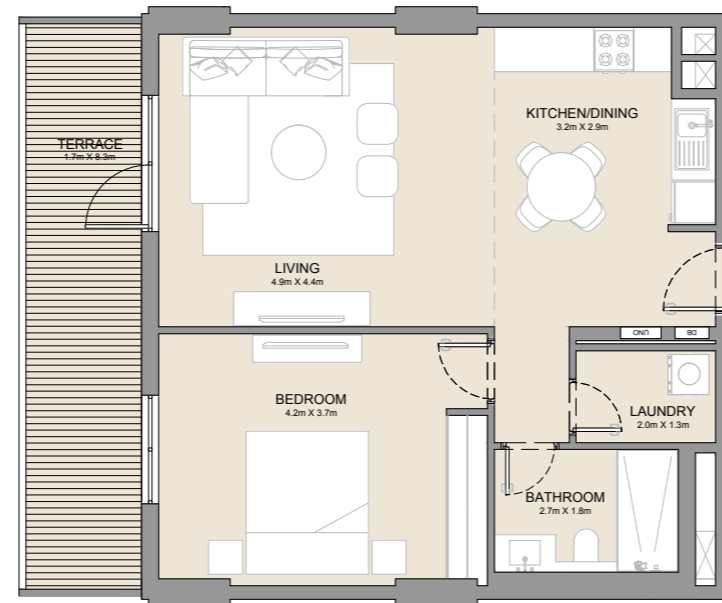

PORT DE LA MER
La Côte

1 BEDROOM
BUILDING 1

APARTMENT TYPE 4A
- LEVEL 1

UNIT NO.	SUITE AREA		BALCONY AREA		TOTAL AREA	
	SQM	SQFT	SQM	SQFT	SQM	SQFT
106	68.83	741	15.75	170	84.58	910