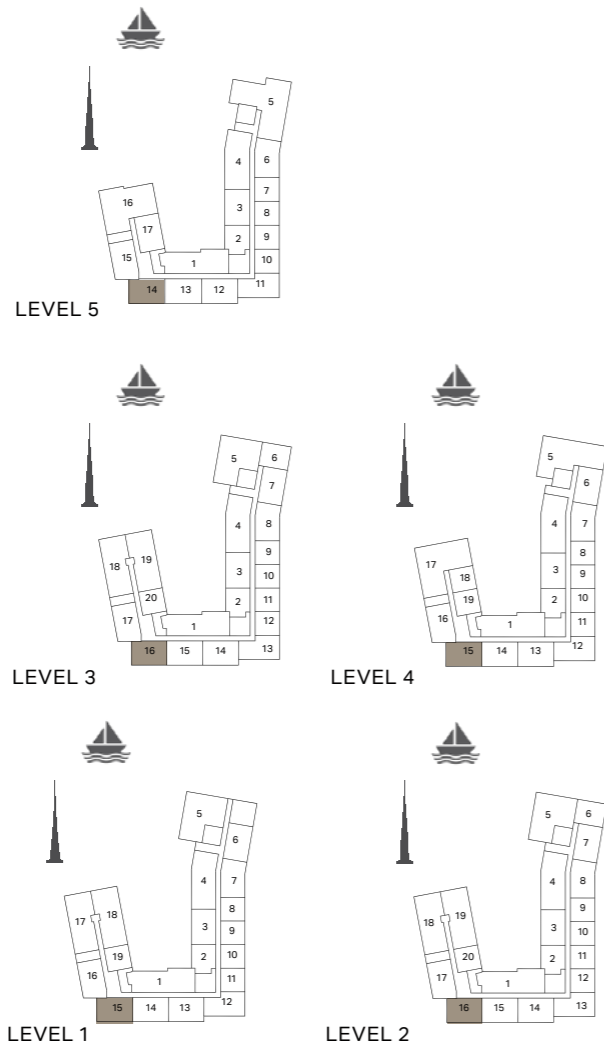

UNIT NO.			SUITE AREA		BALCONY AREA		TOTAL AREA	
			SQM	SQFT	SQM	SQFT	SQM	SQFT
115	514		104.75	1128	8.81	95	113.56	1222
216	316	415	104.76	1128	8.81	95	113.57	1222