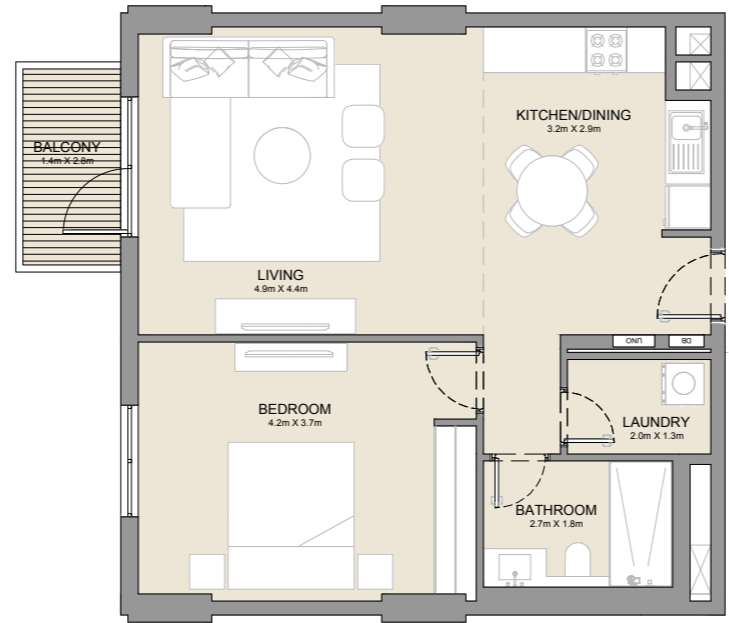

PORT DE LA MER
La Côte

1 BEDROOM APARTMENT TYPE 4
BUILDING 1 - LEVEL 2, 3, 4, 5 & 6

UNIT NO.			SUITE AREA		BALCONY AREA		TOTAL AREA	
			SQM	SQFT	SQM	SQFT	SQM	SQFT
206	306	406	68.82	741	4.57	49	73.39	790
208	308	408	69.19	745	4.57	49	73.76	794
506	606							
508	606