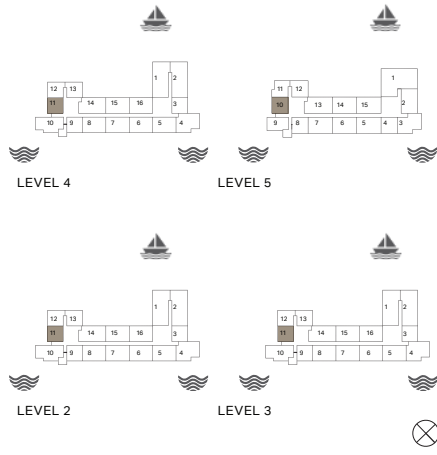

PORT DE LA MER
La Côte

1 BEDROOM APARTMENT TYPE 3
BUILDING 4 - LEVEL 2, 3, 4 & 5

UNIT NO.			SUITE AREA		BALCONY AREA		TOTAL AREA	
			SQM	SQFT	SQM	SQFT	SQM	SQFT
211	311	411	68.83	741	4.57	49	73.39	790