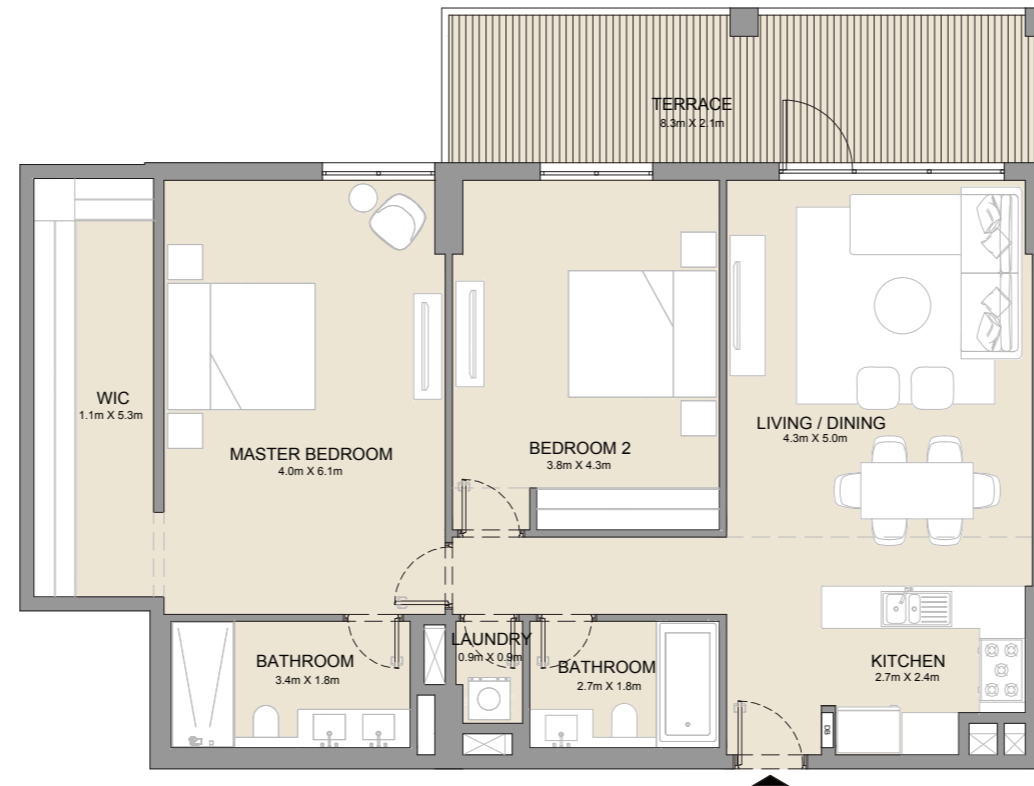

PORT DE LA MER
La Côte

2 BEDROOM
BUILDING 3

APARTMENT TYPE 6A
- LEVEL 1

LEVEL 1

UNIT NO.	SUITE AREA		BALCONY AREA		TOTAL AREA	
	SQM	SQFT	SQM	SQFT	SQM	SQFT
116	114.71	1235	19.22	207	133.93	1442