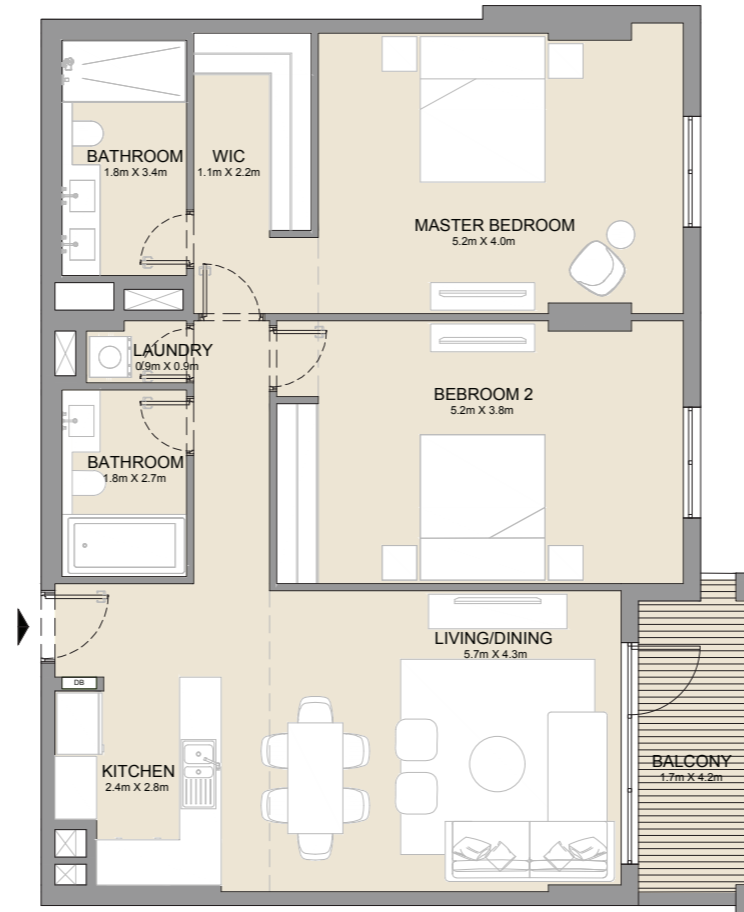

PORT DE LA MER
La Côte

2 BEDROOM
BUILDING 3

APARTMENT TYPE 2
- LEVEL 2 & 3