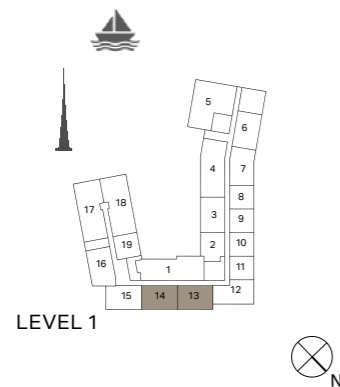

PORT DE LA MER
La Côte

2 BEDROOM
BUILDING 2

APARTMENT TYPE 3A
- LEVEL 1

UNIT NO.	SUITE AREA		BALCONY AREA		TOTAL AREA	
	SQM	SQFT	SQM	SQFT	SQM	SQFT
113	104.55	1125	23.20	250	127.75	1375
114	104.50	1125	23.19	250	127.69	1374