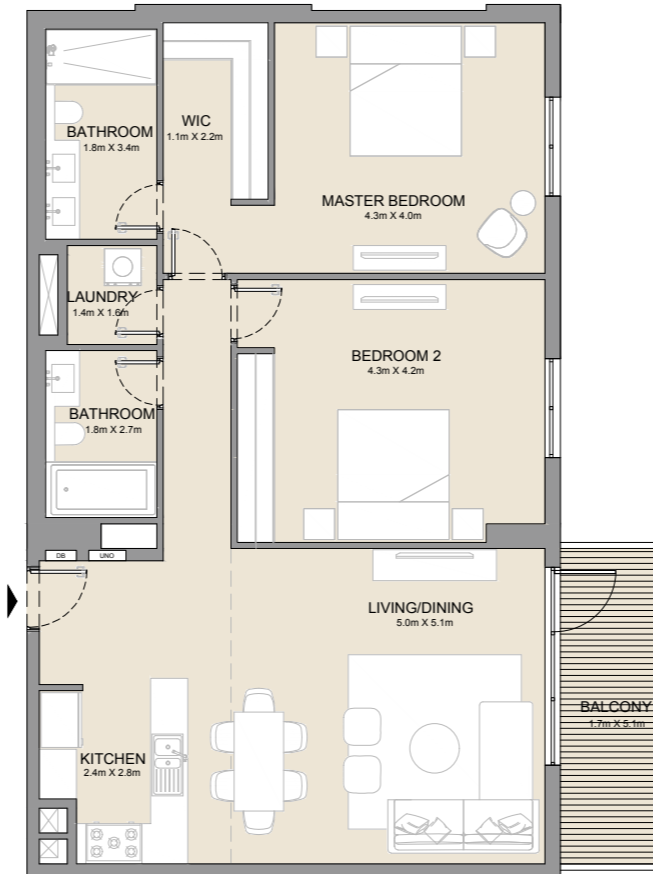

PORT DE LA MER
La Côte

2 BEDROOM
BUILDING 1

APARTMENT TYPE 1
- LEVEL 1, 2, 3, 4, 5 & 6

UNIT NO.			SUITE AREA		BALCONY AREA		TOTAL AREA	
			SQM	SQFT	SQM	SQFT	SQM	SQFT
101	201	301	115.29	1241	9.75	105	125.04	1346
112	213	313	114.88	1237	9.75	105	124.63	1342
413	513	610