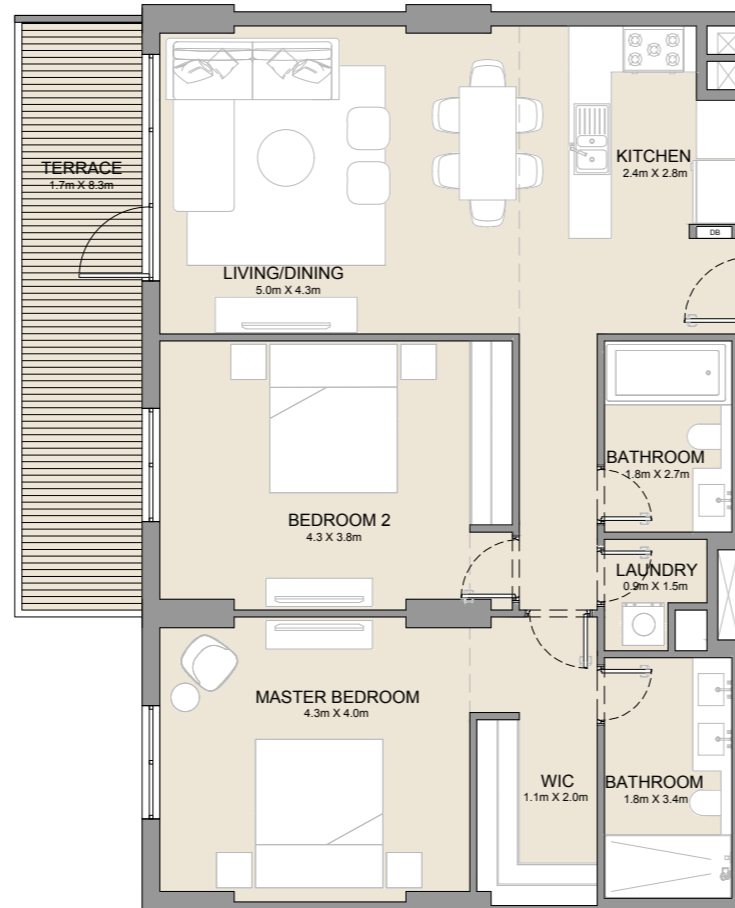

PORT DE LA MER
La Côte

2 BEDROOM
BUILDING 1

APARTMENT TYPE 2A
-
LEVEL 1

UNIT NO.	SUITE AREA		BALCONY AREA		TOTAL AREA	
	SQM	SQFT	SQM	SQFT	SQM	SQFT
104	104.58	1126	15.75	170	120.33	1295