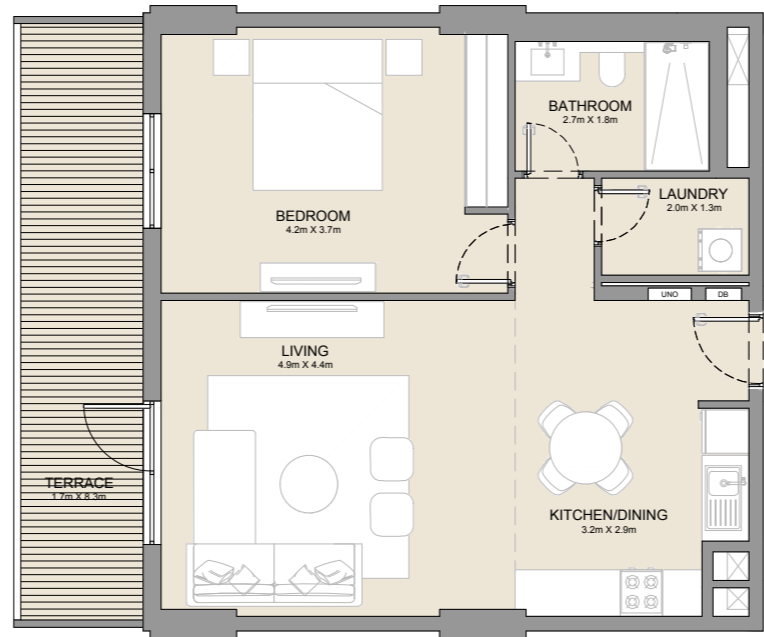

PORT DE LA MER
La Côte

1 BEDROOM
BUILDING 1

APARTMENT TYPE 3A
-
LEVEL 1

UNIT NO.	SUITE AREA		BALCONY AREA		TOTAL AREA	
	SQM	SQFT	SQM	SQFT	SQM	SQFT
105	68.83	741	15.75	170	84.58	910