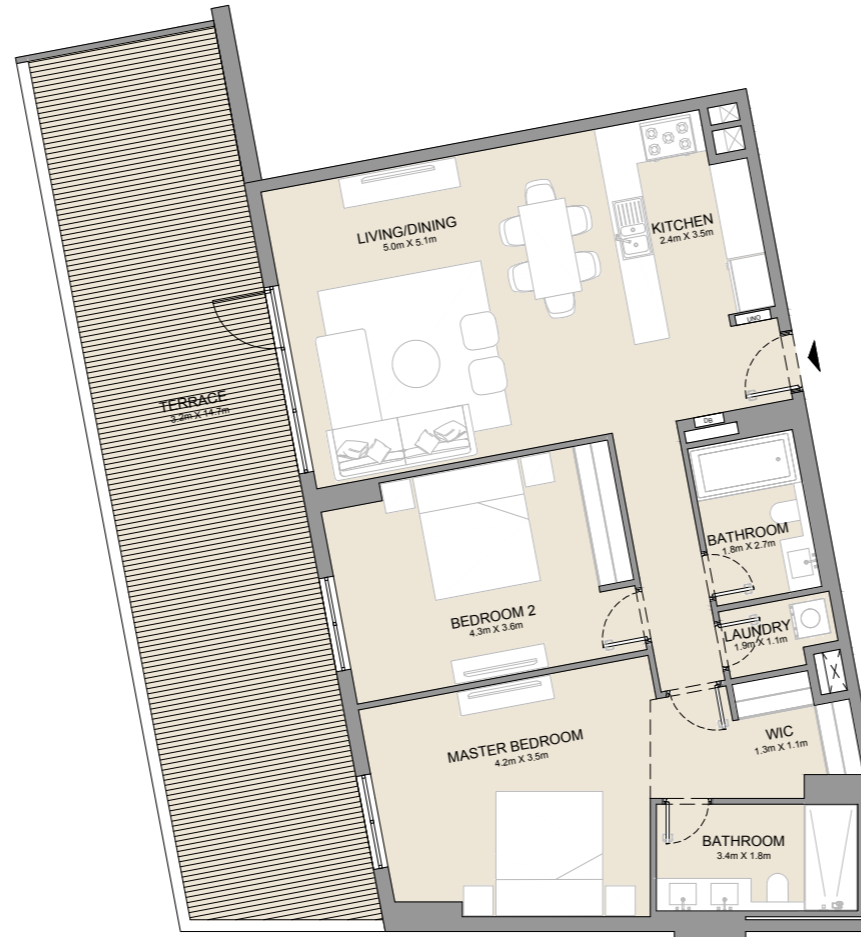

PORT DE LA MER
La Côte

2 BEDROOM
BUILDING 2

APARTMENT TYPE 1A
-
LEVEL 1

UNIT NO.	SUITE AREA		BALCONY AREA		TOTAL AREA	
	SQM	SQFT	SQM	SQFT	SQM	SQFT
116	111.67	1202	52.18	562	163.85	1764