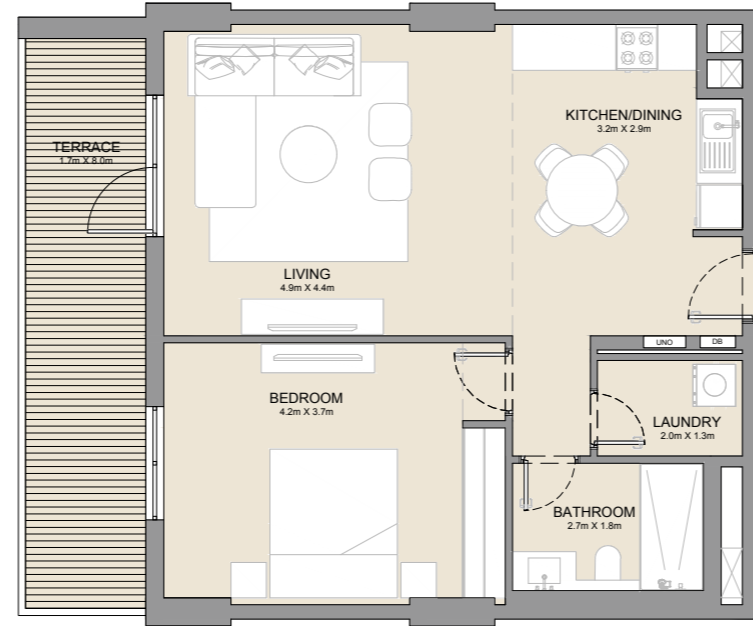

PORT DE LA MER
La Côte

1 BEDROOM
BUILDING 1

APARTMENT TYPE 5A
- LEVEL 1

UNIT NO.	SUITE AREA		BALCONY AREA		TOTAL AREA	
	SQM	SQFT	SQM	SQFT	SQM	SQFT
107	68.83	741	15.70	169	84.53	910