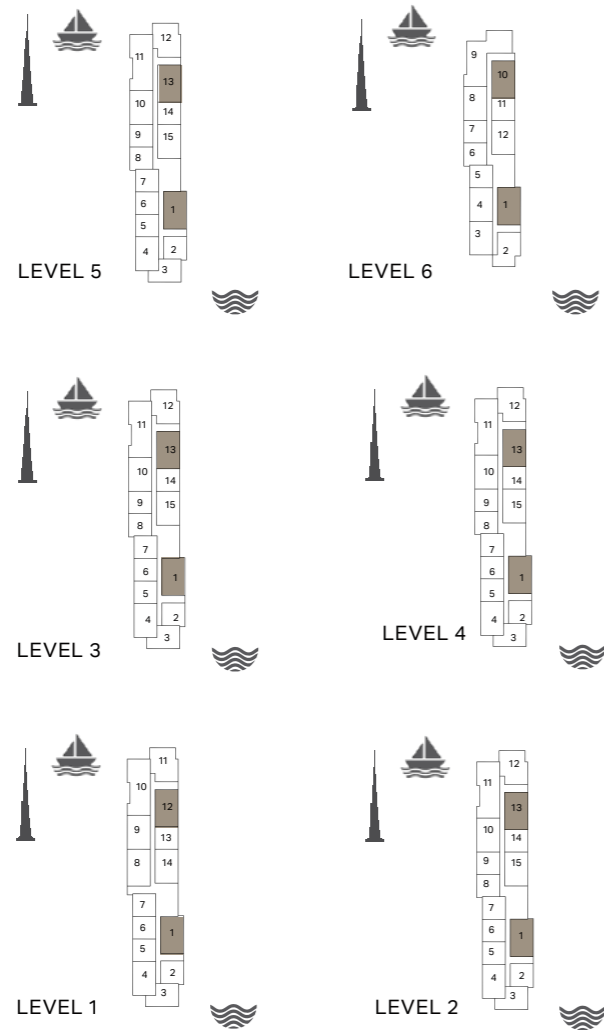

PORT DE LA MER
La Côte

2 BEDROOM
BUILDING 1

APARTMENT TYPE 1
- LEVEL 1, 2, 3, 4, 5 & 6

UNIT NO.			SUITE AREA		BALCONY AREA		TOTAL AREA	
			SQM	SQFT	SQM	SQFT	SQM	SQFT
101	201	301	115.29	1241	9.75	105	125.04	1346
112	213	313	114.88	1237	9.75	105	124.63	1342
413	513	610