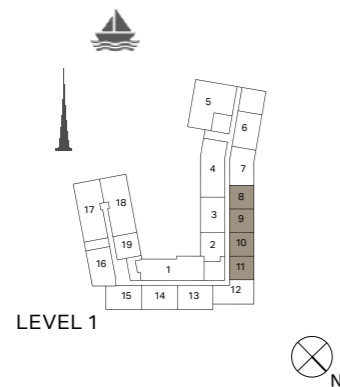

PORT DE LA MER
La Côte

1 BEDROOM
BUILDING 2

APARTMENT TYPE 1A
- LEVEL 1

UNIT NO.			SUITE AREA		BALCONY AREA		TOTAL AREA	
			SQM	SQFT	SQM	SQFT	SQM	SQFT
108	109	110	68.83	741	13.23	142	82.06	883
111			68.83	741	12.21	131	81.04	872