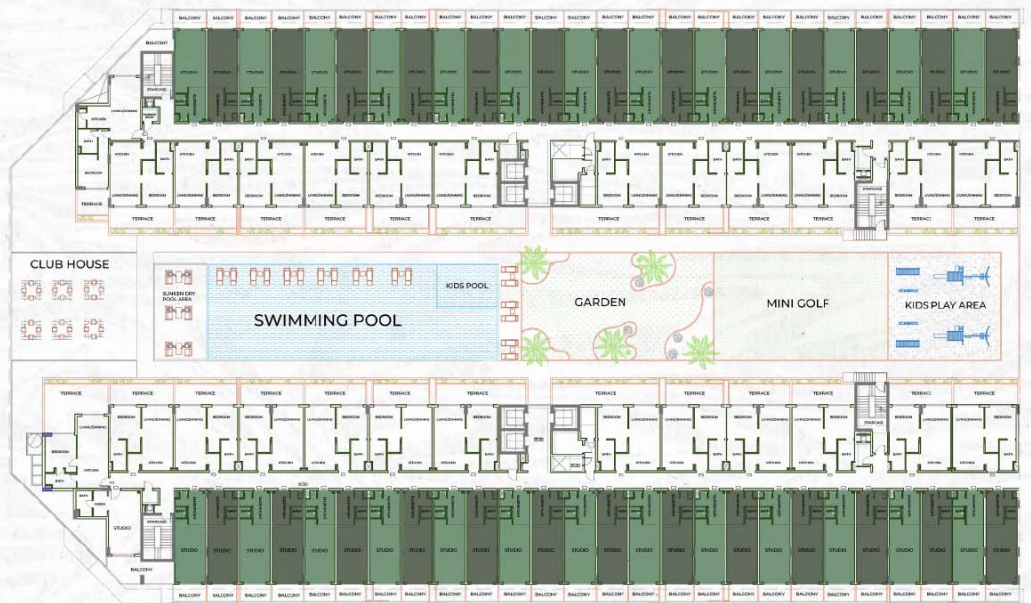

Laya Courtyard Dubai - Apartment

FIRST FLOOR PLAN

SECOND FLOOR PLAN

CONTACT US

Call Us [+971 4 248 3400](tel:+97142483400)

WhatsApp [+971 55 162 3236](https://wa.me/971551623236)

TANAMI
P R O P E R T I E S