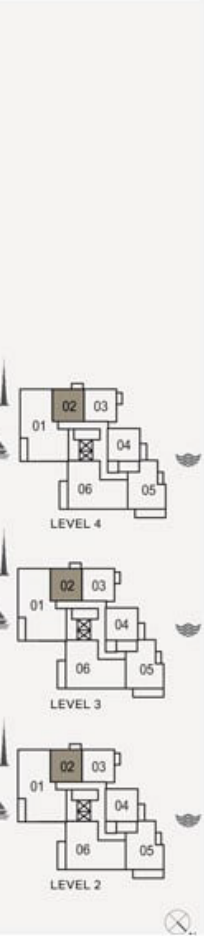

Le Pont at Port De La Mer - Apartment

PORT DE LA MER
Le Pont

1 BEDROOM APARTMENT TYPE 1
BUILDING 1 - LEVEL 2, 3, 4

UNIT NO.	SUITE AREA		BALCONY AREA		TOTAL AREA			
	SQM	SQFT	SQM	SQFT	SQM	SQFT		
202	302	402	68.82	740.77	4.57	49.19	73.39	789.96