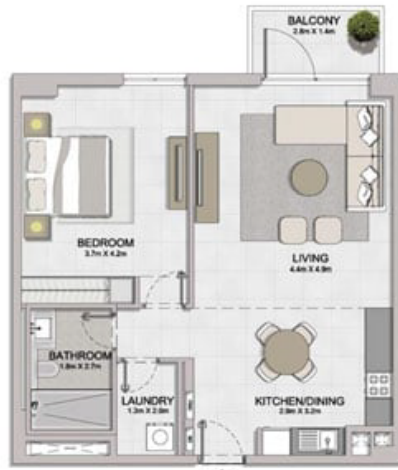

Le Pont at Port De La Mer - Apartment

PORT DE LA MER
Le Pont

1 BEDROOM APARTMENT TYPE 1
BUILDING 1 - LEVEL 2, 3, 4

UNIT NO.	SUITE AREA		BALCONY AREA		TOTAL AREA			
	SQM	SQFT	SQM	SQFT	SQM	SQFT		
202	302	402	68.82	740.77	4.57	49.19	73.39	789.96