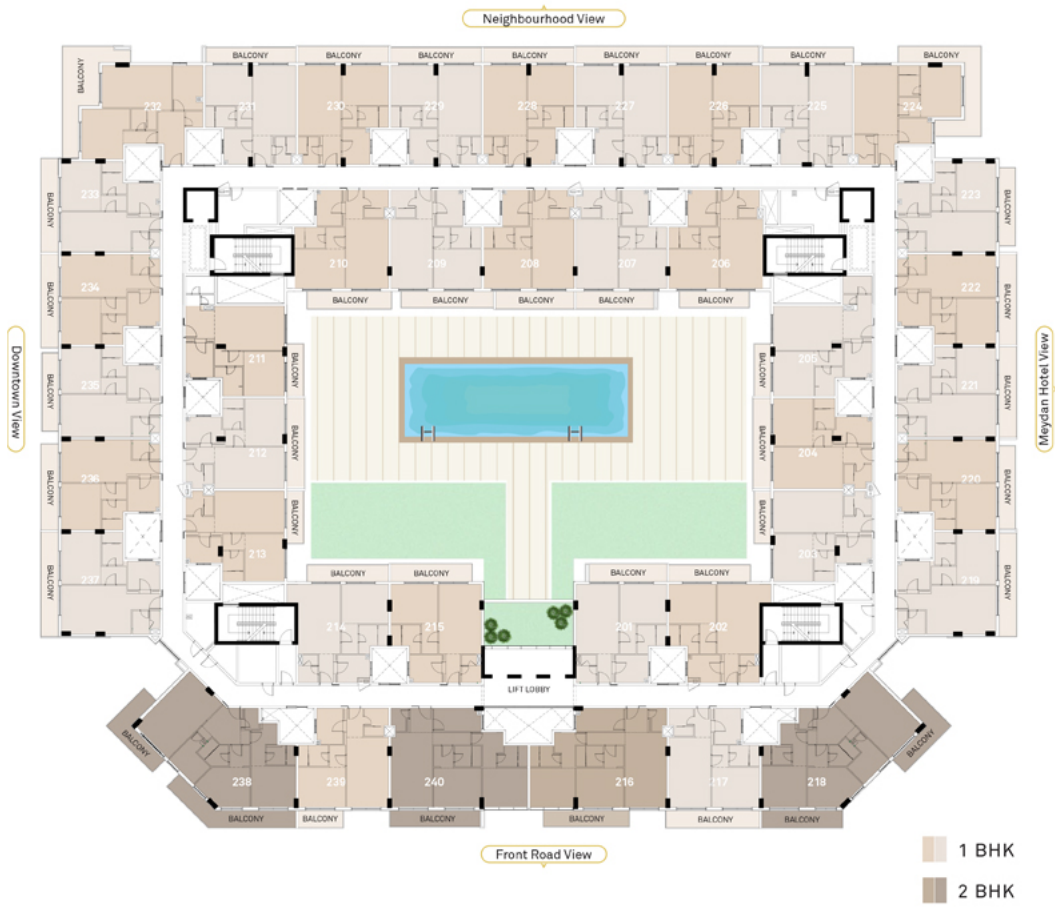

# Prescott Prime Views Meydan

prime views first floor

# prime views second floor

1 Bedroom Type A

Floor	Apartment Number	Range (Sq. ft)
First	101, 102, 103, 104, 105, 106, 107, 108, 109, 110, 111, 112, 113, 114, 115	
Second	201, 202, 203, 204, 206, 207, 208, 209, 210, 212, 213, 214, 215	764 - 849
Third	301, 302, 303, 304, 306, 307, 308, 309, 310, 312, 313, 314, 315	Sq. ft.
Fourth	401, 402, 403, 404, 406, 407, 408, 409, 410, 412, 413, 414, 415	

1 Bedroom Type B

Floor	Apartment Number	Range (Sq. ft.)
First	119, 120, 121, 122, 123, 133, 134, 135, 136, 137	792 - 913 Sq. ft.
Second	219, 220, 221, 222, 223, 233, 234, 235, 236, 237	
Third	319, 320, 321, 322, 323, 333, 334, 335, 336, 337	