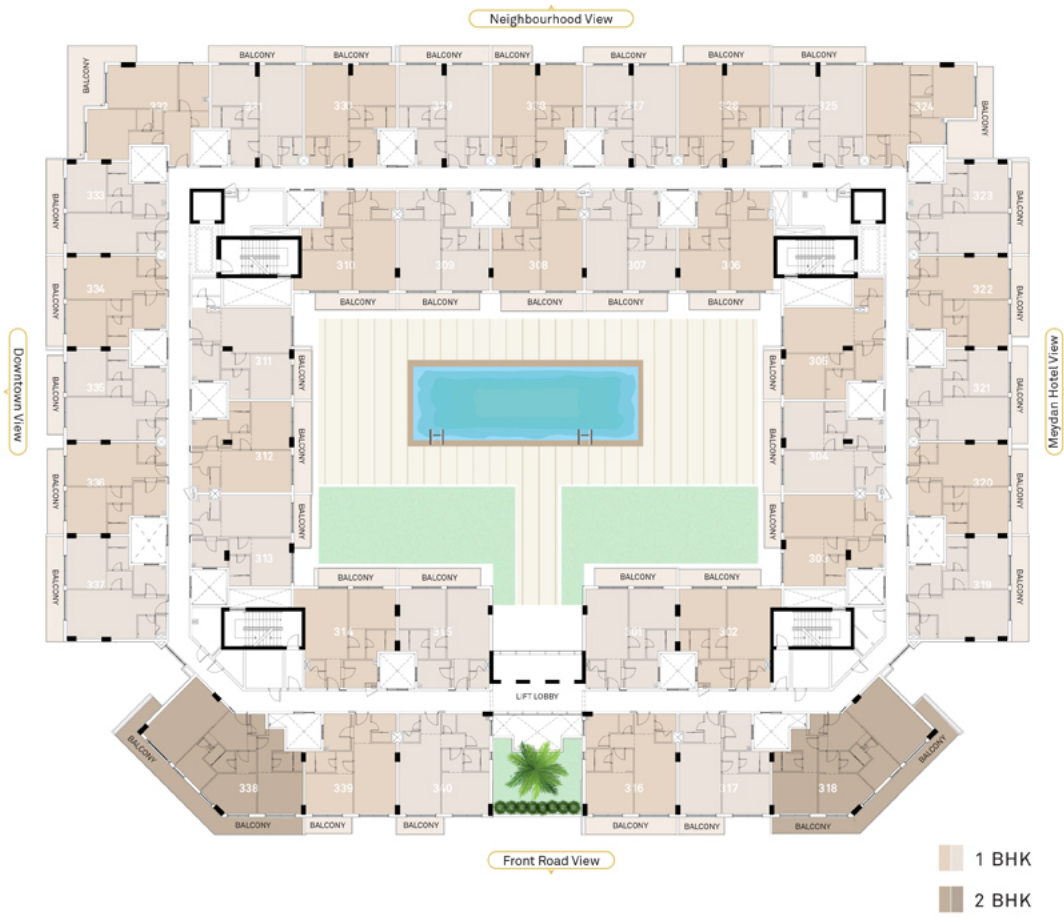

# Prescott Prime Views Meydan

prime views first floor

# prime views second floor

1 Bedroom Type A

Floor	Apartment Number	Range (Sq. ft)
First	101, 102, 103, 104, 105, 106, 107, 108, 109, 110, 111, 112, 113, 114, 115	
Second	201, 202, 203, 204, 206, 207, 208, 209, 210, 212, 213, 214, 215	764 - 849
Third	301, 302, 303, 304, 306, 307, 308, 309, 310, 312, 313, 314, 315	Sq. ft.
Fourth	401, 402, 403, 404, 406, 407, 408, 409, 410, 412, 413, 414, 415	

1 Bedroom Type B

Floor	Apartment Number	Range (Sq. ft.)
First	119, 120, 121, 122, 123, 133, 134, 135, 136, 137	792 - 913 Sq. ft.
Second	219, 220, 221, 222, 223, 233, 234, 235, 236, 237	
Third	319, 320, 321, 322, 323, 333, 334, 335, 336, 337	