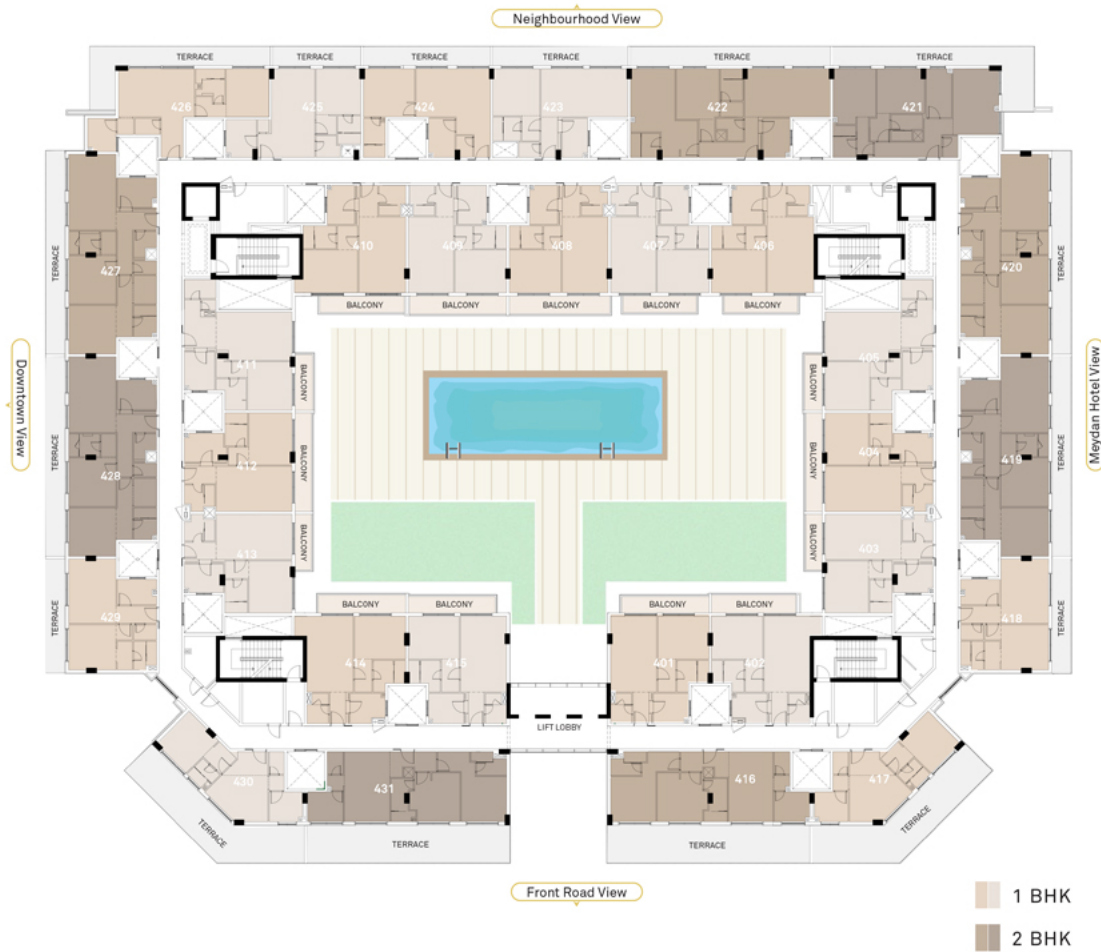

# Prescott Prime Views Meydan

prime views first floor

# prime views second floor

1 Bedroom Type A

Floor	Apartment Number	Range (Sq. ft)
First	101, 102, 103, 104, 105, 106, 107, 108, 109, 110, 111, 112, 113, 114, 115	
Second	201, 202, 203, 204, 206, 207, 208, 209, 210, 212, 213, 214, 215	764 - 849
Third	301, 302, 303, 304, 306, 307, 308, 309, 310, 312, 313, 314, 315	Sq. ft.
Fourth	401, 402, 403, 404, 406, 407, 408, 409, 410, 412, 413, 414, 415	

1 Bedroom Type B

Floor	Apartment Number	Range (Sq. ft.)
First	119, 120, 121, 122, 123, 133, 134, 135, 136, 137	792 - 913 Sq. ft.
Second	219, 220, 221, 222, 223, 233, 234, 235, 236, 237	
Third	319, 320, 321, 322, 323, 333, 334, 335, 336, 337	