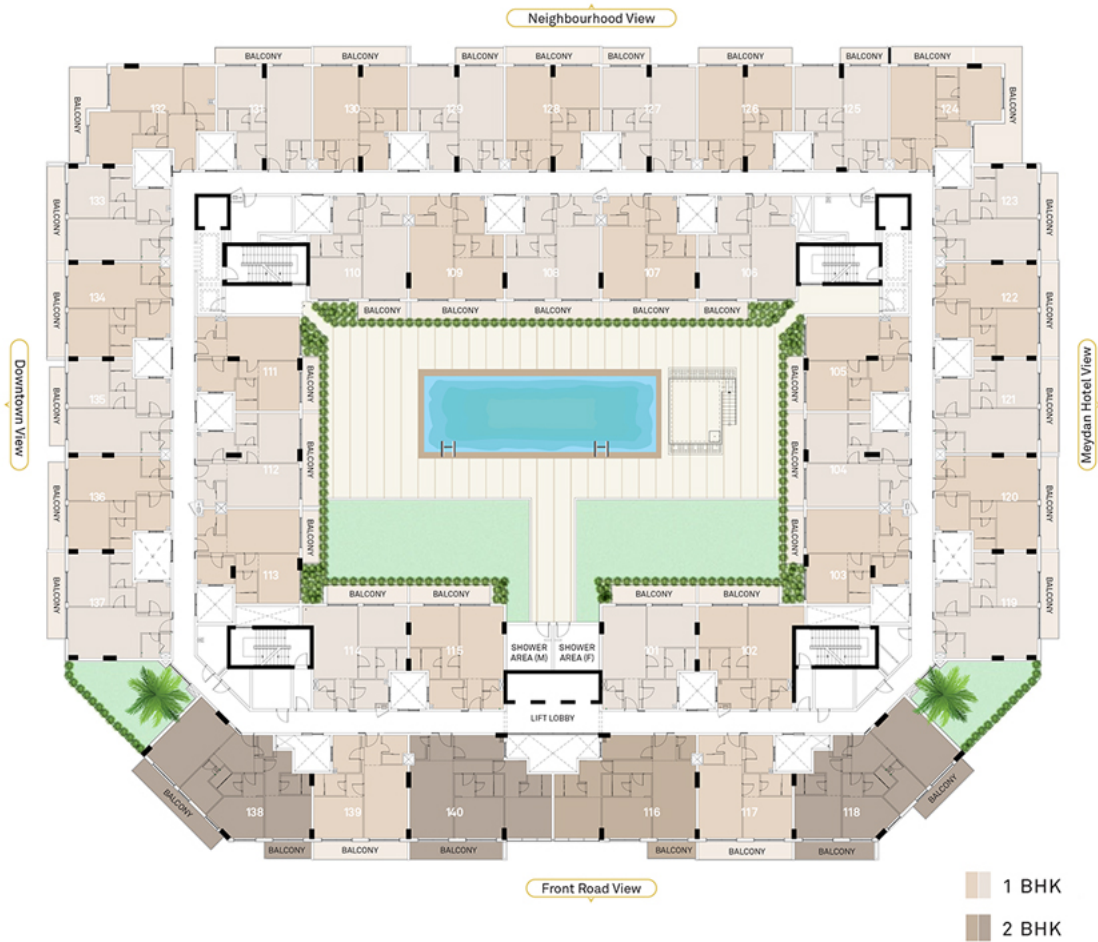

# Prescott Prime Views Meydan

prime views first floor

# prime views second floor

1 Bedroom Type A

Floor	Apartment Number	Range (Sq. ft)
First	101, 102, 103, 104, 105, 106, 107, 108, 109, 110, 111, 112, 113, 114, 115	
Second	201, 202, 203, 204, 206, 207, 208, 209, 210, 212, 213, 214, 215	764 - 849
Third	301, 302, 303, 304, 306, 307, 308, 309, 310, 312, 313, 314, 315	Sq. ft.
Fourth	401, 402, 403, 404, 406, 407, 408, 409, 410, 412, 413, 414, 415	

1 Bedroom Type B

Floor	Apartment Number	Range (Sq. ft.)
First	119, 120, 121, 122, 123, 133, 134, 135, 136, 137	792 - 913 Sq. ft.
Second	219, 220, 221, 222, 223, 233, 234, 235, 236, 237	
Third	319, 320, 321, 322, 323, 333, 334, 335, 336, 337	