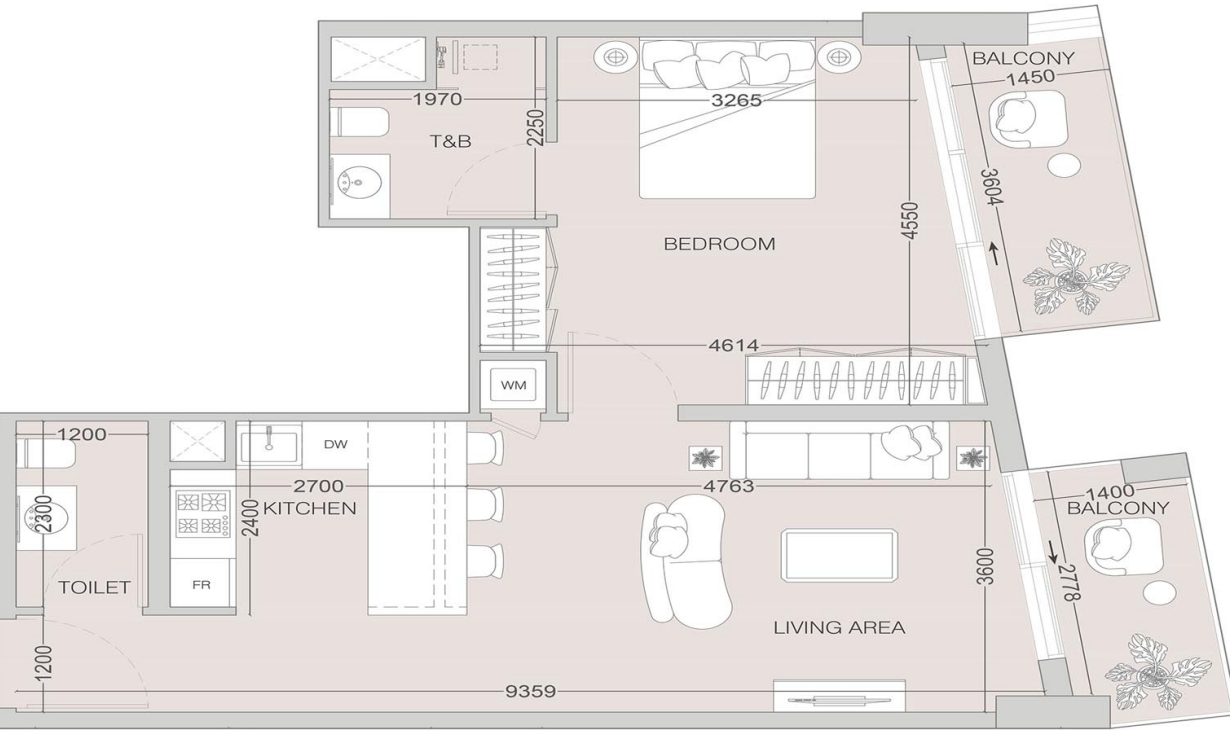

# Lum1nar Tower 2 at JVT - Apartment

---

**1 BR Type A, 1 066,81 sq. ft**

Beds 1

Floor

Size 1 066,81 sq. ft

---

**1 BR Type C, 733,88 sq. ft**

Beds	1
Floor	
Size	733,88 sq. ft

---

## 1 BR Type D, 752,72 sq. ft

Beds	1
Floor	
Size	752,72 sq. ft

---