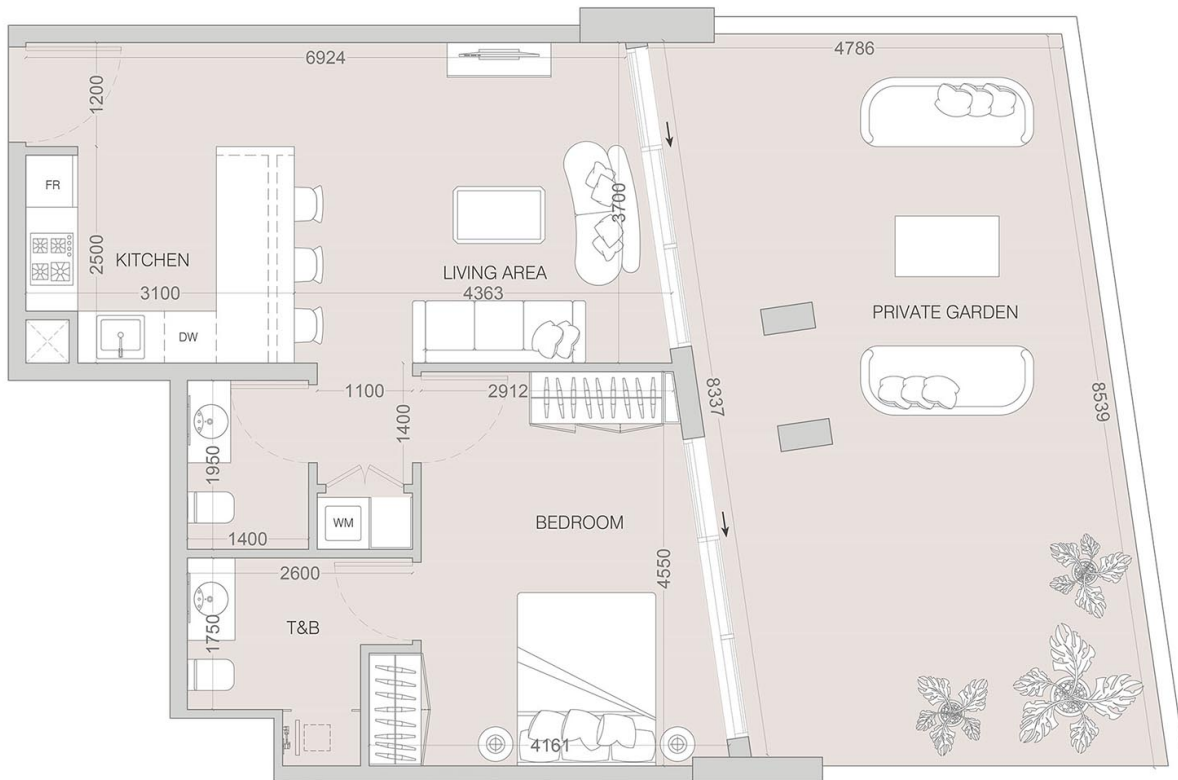

# Lum1nar Tower 2 at JVT - Apartment

---

**1 BR Type A, 1 066,81 sq. ft**

Beds 1

Floor

Size 1 066,81 sq. ft

---

**1 BR Type C, 733,88 sq. ft**

Beds	1
Floor	
Size	733,88 sq. ft

---

## 1 BR Type D, 752,72 sq. ft

Beds	1
Floor	
Size	752,72 sq. ft

---