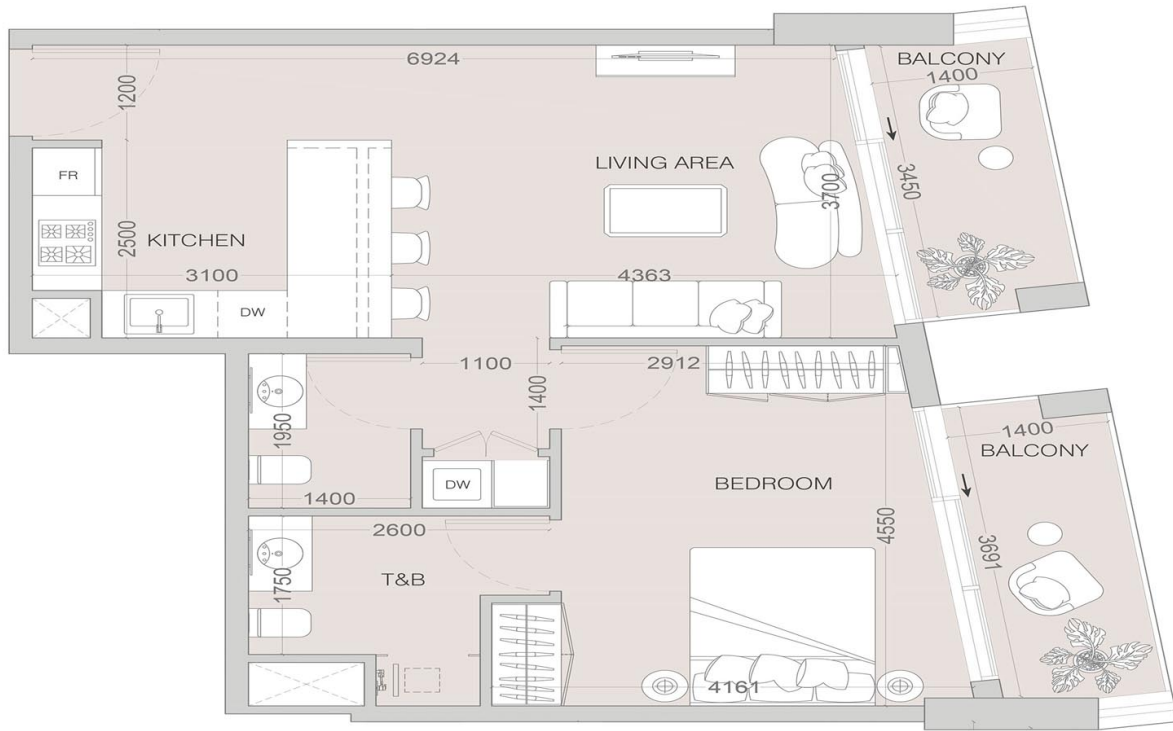

# Lum1nar Tower 2 at JVT - Apartment

---

**1 BR Type A, 1 066,81 sq. ft**

Beds 1

Floor

Size 1 066,81 sq. ft

---

**1 BR Type C, 733,88 sq. ft**

Beds	1
Floor	
Size	733,88 sq. ft

---

## 1 BR Type D, 752,72 sq. ft

Beds	1
Floor	
Size	752,72 sq. ft

---