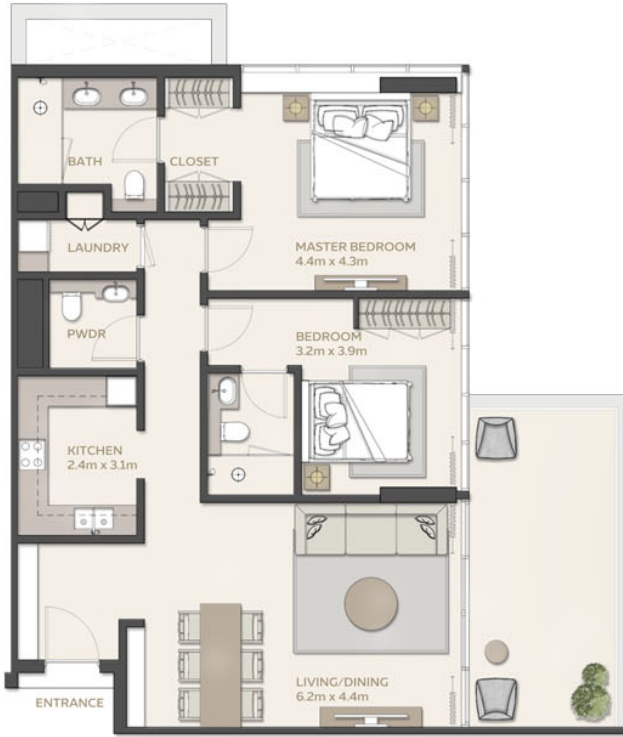

**1 BEDROOM**  
Type 2

UNIT	STARTING FROM	AREA	
		SQM	SQFT
BALCONY	STARTING FROM	8.8 SQM	94.72 SQFT (9.7 %)
TOTAL AREA	STARTING FROM	90.96 SQM	979.08 SQFT

مانغروف  
ريزيدنسز  
MANGROVE  
RESIDENCES

Plot 2

**3 BEDROOM**  
Type 2

UNIT	STARTING FROM	AREA	
		SQM	SQFT
BALCONY	STARTING FROM	9.35 SQM	100.64 SQFT (5.9%)
TOTAL AREA	STARTING FROM	158.05 SQM	1701.23 SQFT

مانگروف  
ریزیدنسز  
MANGROVE  
RESIDENCES

**2 BEDROOM**  
Type 2

UNIT	STARTING FROM	AREA	
		SQM	SQFT
BALCONY	STARTING FROM	18.41 SQM	198.16 SQFT (13.9%)
TOTAL AREA	STARTING FROM	132.18 SQM	1422.77 SQFT

مانگروف  
ریزیدنسز  
MANGROVE  
RESIDENCES

Plot 2

**2 BEDROOM**  
Type 3

	STARTING FROM	AREA
UNIT	112.96 SQM	1215.89 SQFT
BALCONY	18.94 SQM	203.87 SQFT (14.4 %)
TOTAL AREA STARTING FROM	131.9 SQM	1419.76 SQFT

مانگروف  
ريزيدنسز  
MANGROVE  
RESIDENCES

**3 BEDROOM**  
Type 3

UNIT	STARTING FROM	AREA	
		SQM	SQFT
BALCONY	STARTING FROM	9.23 SQM	99.35 SQFT (4.2%)
TOTAL AREA STARTING FROM		219.20 SQM	2359.45 SQFT