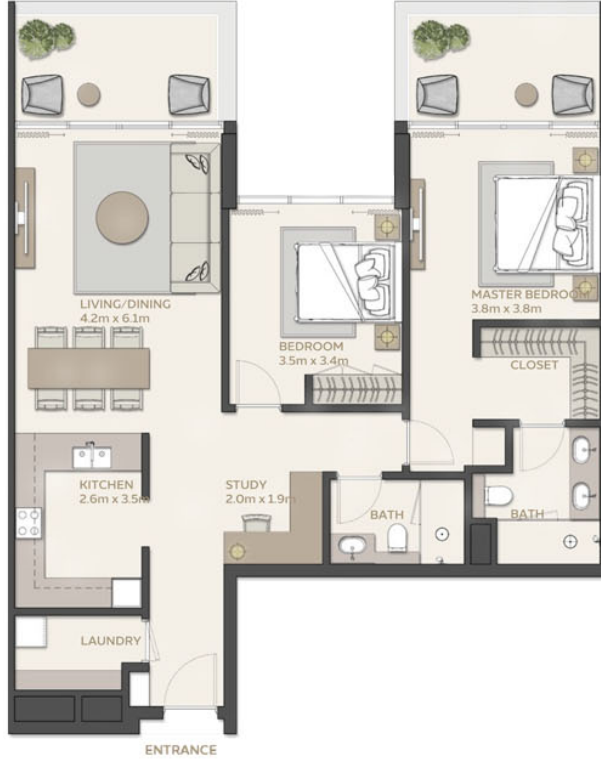

مانگروف  
ریزیدنسز  
MANGROVE  
RESIDENCES

**1 BEDROOM**  
Type 1

UNIT	STARTING FROM	AREA	
		SQ/M	SQFT
BALCONY	STARTING FROM	12.40 SQM	133.47 SQFT (13.8%)
TOTAL AREA	STARTING FROM	90.06 SQM	969.4 SQFT

مانگروف  
ريزيدنسز  
MANGROVE  
RESIDENCES

**1 BEDROOM**  
Type 2

UNIT	STARTING FROM	AREA	
		SQM	SQFT
BALCONY	STARTING FROM	8.8 SQM	94.72 SQFT (9.7 %)
TOTAL AREA	STARTING FROM	90.96 SQM	979.08 SQFT

مانغروف  
ريزيدنسز  
MANGROVE  
RESIDENCES

Plot 2

**3 BEDROOM**  
Type 2

UNIT	STARTING FROM	AREA	
		SQM	SQFT
BALCONY	STARTING FROM	9.35 SQM	100.64 SQFT (5.9%)
TOTAL AREA	STARTING FROM	158.05 SQM	1701.23 SQFT

مانگروف  
ریزیدنسز  
MANGROVE  
RESIDENCES

**2 BEDROOM**  
Type 2

UNIT	STARTING FROM	AREA	
		SQM	SQFT
BALCONY	STARTING FROM	18.41 SQM	198.16 SQFT (13.9%)
TOTAL AREA	STARTING FROM	132.18 SQM	1422.77 SQFT

مانگروف  
ریزیدنسز  
MANGROVE  
RESIDENCES

Plot 2

**2 BEDROOM**  
Type 3