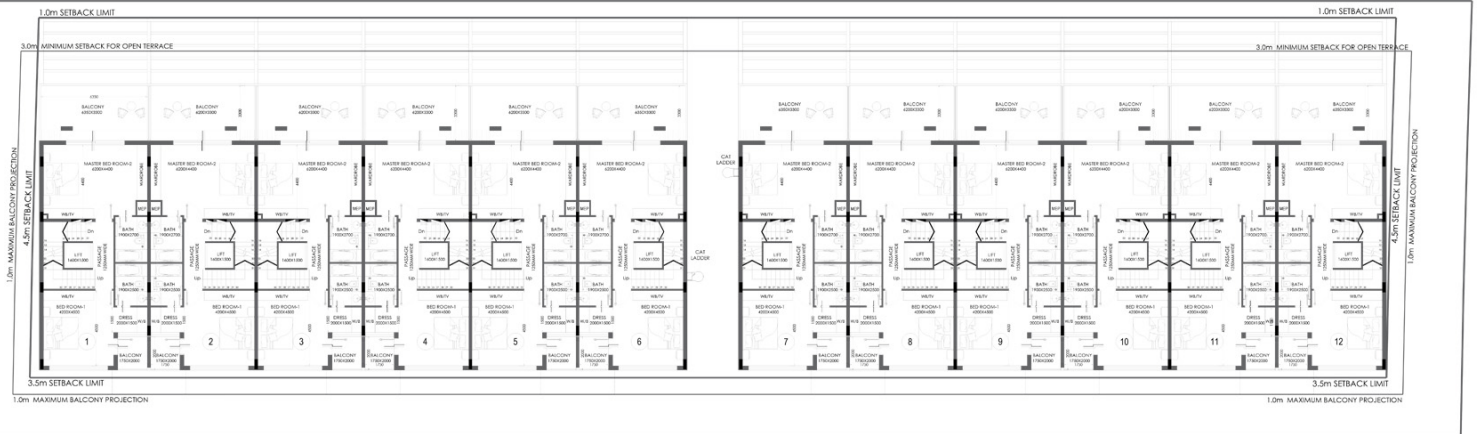

Marwa Homes 4 at JVC - Apartment

FIRST FLOOR

LAYOUT TYPE A

LAYOUT TYPE A MIRRORIED

FIRST FLOOR

GROUND FLOOR

GROUND FLOOR

LAYOUT TYPE A

LAYOUT TYPE A
MIRRORED

SECOND FLOOR

LAYOUT TYPE A

LAYOUT TYPE A
MIRRORED

SECOND FLOOR

CONTACT US

Call Us [+971 4 248 3400](tel:+97142483400)

WhatsApp [+971 55 162 3236](https://wa.me/971551623236)