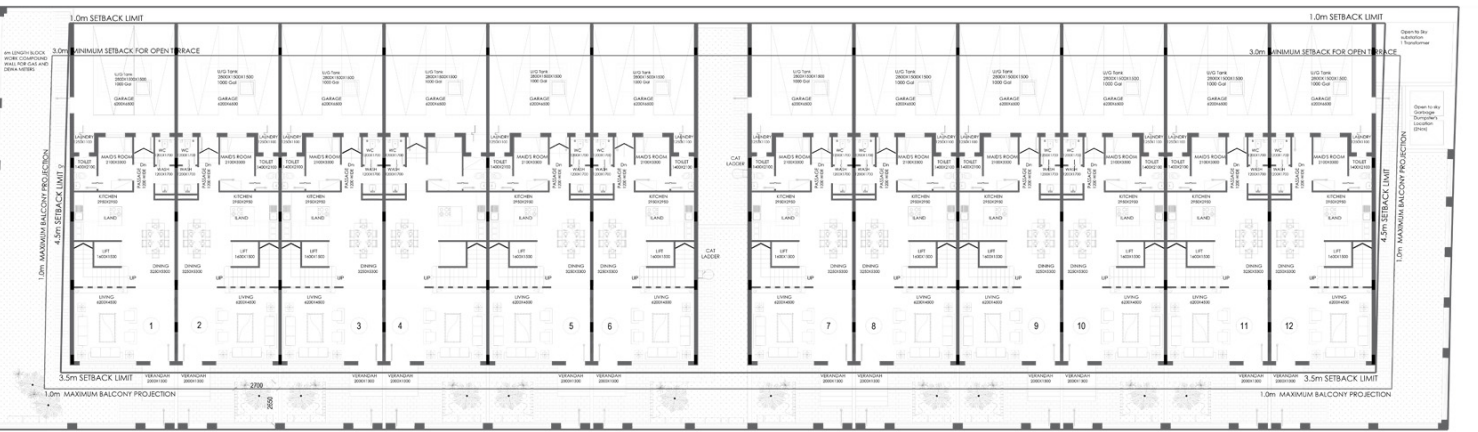

Marwa Homes 4 at JVC - Apartment

FIRST FLOOR

LAYOUT TYPE A

LAYOUT TYPE A MIRRORIED

FIRST FLOOR

GROUND FLOOR

GROUND FLOOR

LAYOUT TYPE A

LAYOUT TYPE A
MIRRORED

SECOND FLOOR

LAYOUT TYPE A

LAYOUT TYPE A
MIRRORED

SECOND FLOOR

CONTACT US

Call Us [+971 4 248 3400](tel:+97142483400)

WhatsApp [+971 55 162 3236](https://wa.me/971551623236)