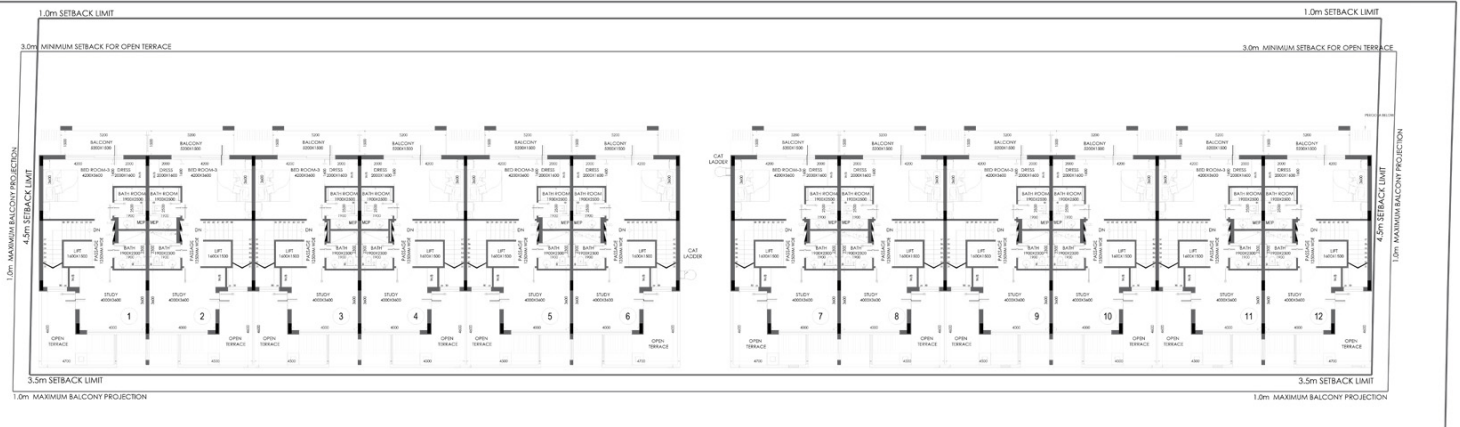

Marwa Homes 4 at JVC - Apartment

FIRST FLOOR

LAYOUT TYPE A

LAYOUT TYPE A MIRRORIED

FIRST FLOOR

GROUND FLOOR

GROUND FLOOR

LAYOUT TYPE A

LAYOUT TYPE A
MIRRORED

SECOND FLOOR

LAYOUT TYPE A

LAYOUT TYPE A
MIRRORED

SECOND FLOOR

CONTACT US

Call Us [+971 4 248 3400](tel:+97142483400)

WhatsApp [+971 55 162 3236](https://wa.me/971551623236)