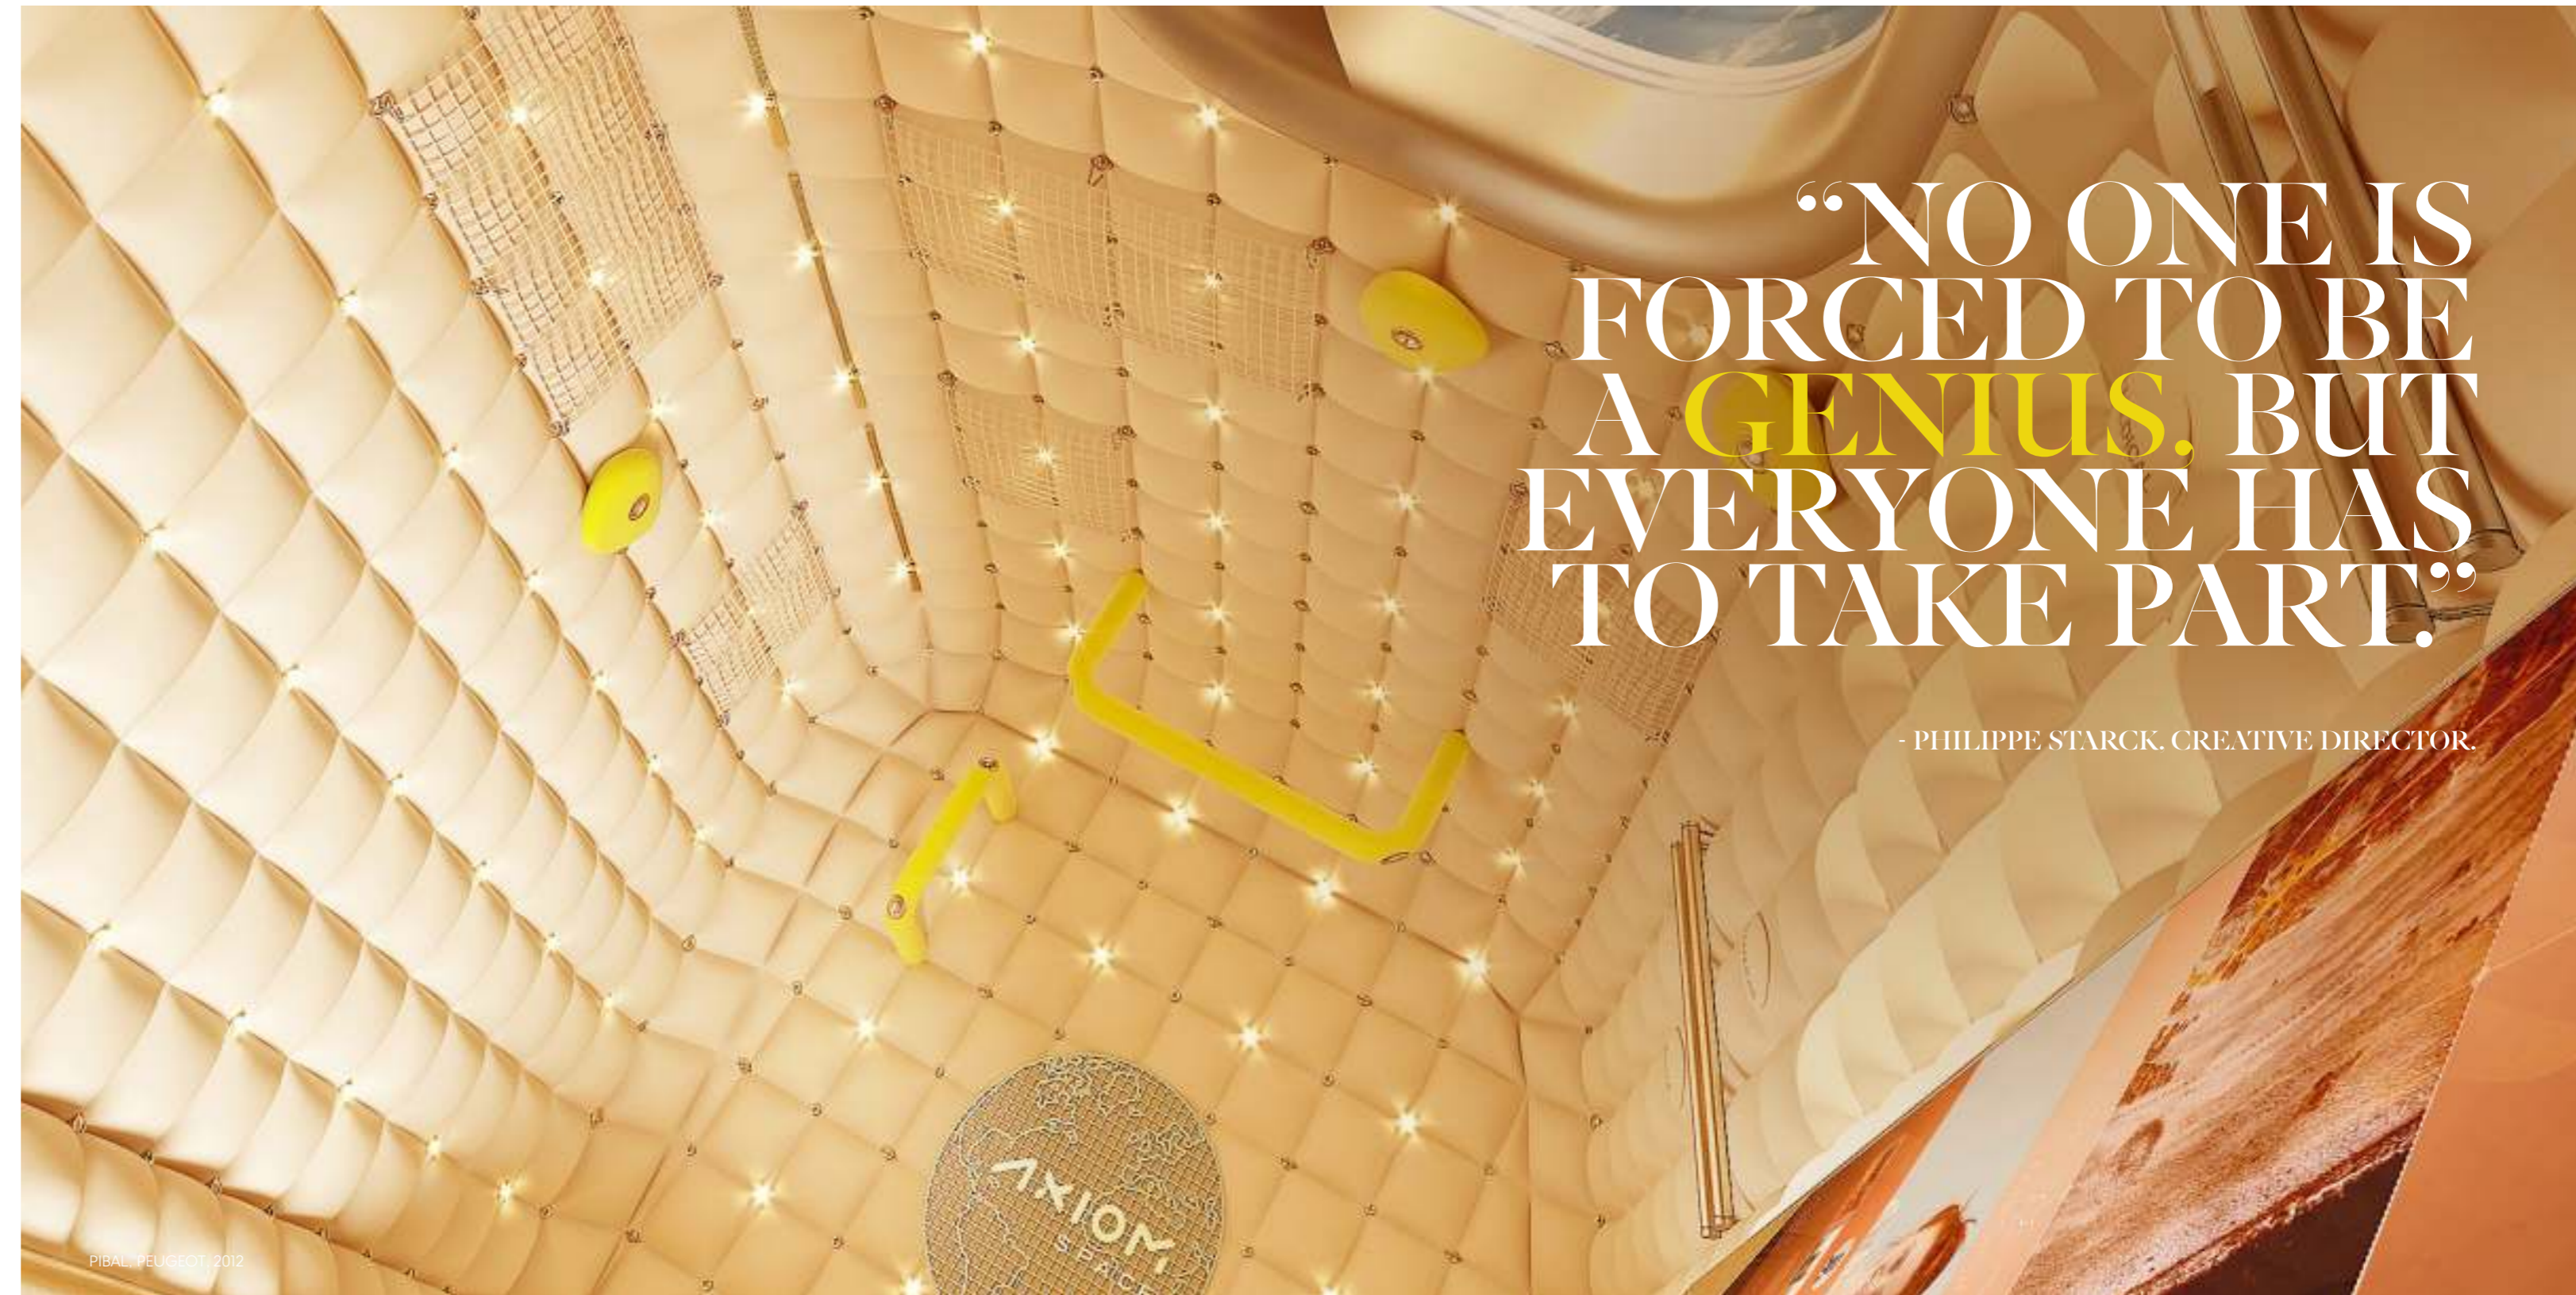

Philippe Starck, world famous creator with multifaceted inventiveness, is always focused on the essential, his vision: that creation, whatever form it takes, must improve the lives of as many people as possible.

Starck views this duty as highly poetic, political, rebellious, benevolent, pragmatic, and subversive—a responsibility he believes should be embraced by all. And he summarises this ethos with the same humour that has characterised his approach from the very beginning.

By employing his prolific work across all domains, he continually pushes the boundaries and requirements of design, becoming one of the most visionary and renowned creators of the international contemporary scene.

“NO ONE IS FORCED TO BE A GENIUS, BUT EVERYONE HAS TO TAKE PART.”

- PHILIPPE STARCK, CREATIVE DIRECTOR.