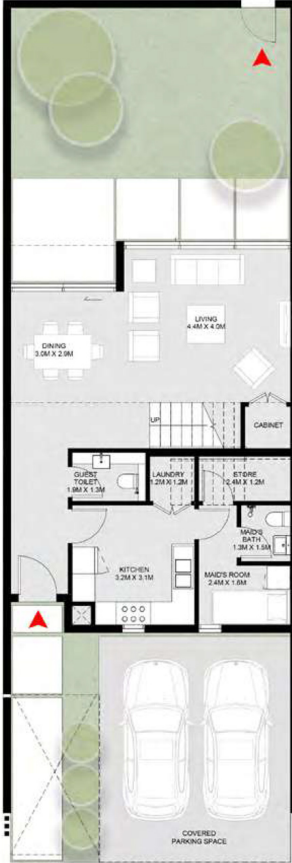

Ground Floor: 914 sq. ft.

First Floor: 816 sq. ft.

Total: 1,730 sq. ft.

Ground Floor

First Floor

3 Bedroom Sendian Corner/End Townhouse - A

Ground Floor: 1,220 sq. ft.

First Floor: 1,014 sq. ft.

Total: 2,234 sq. ft.

Ground Floor

First Floor

3 Bedroom Sendian Corner/End Townhouse - B

Ground Floor: 1,220 sq. ft.

First Floor: 1,014 sq. ft.

Total: 2,234 sq. ft.

Ground Floor

First Floor

3 Bedroom Sendian Townhouse - A

Ground Floor: 1,184 sq. ft.

First Floor: 941 sq. ft.

Total: 2,125 sq. ft.

Ground Floor

First Floor

3 Bedroom Sendian Townhouse - B

Ground Floor: 1,184 sq. ft.

First Floor: 941 sq. ft.

Total: 2,125 sq. ft.

Ground Floor

First Floor

4 Bedroom Sendian Corner/End Townhouse - A

Ground Floor: 1,501 sq. ft.

First Floor: 1,309 sq. ft.