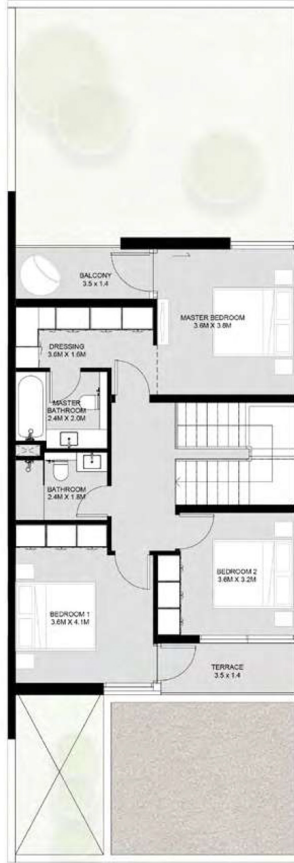

Masaar - Townhouse

2 Bedroom Sendian Townhouse - A

Ground Floor: 914 sq. ft.

First Floor: 816 sq. ft.

Total: 1,730 sq. ft.

Ground Floor

First Floor

2 Bedroom Sendian Townhouse - B

Total: 2,234 sq. ft.

Ground Floor

First Floor

3 Bedroom Sendian Corner/End Townhouse - B

Ground Floor: 1,220 sq. ft.

First Floor: 1,014 sq. ft.

Total: 2,234 sq. ft.

Ground Floor

First Floor

3 Bedroom Sendian Townhouse - A

Ground Floor: 1,184 sq. ft.

First Floor: 941 sq. ft.

Total: 2,125 sq. ft.

Ground Floor

First Floor

3 Bedroom Sendian Townhouse - B

Ground Floor: 1,184 sq. ft.

First Floor: 941 sq. ft.

Total: 2,125 sq. ft.

Ground Floor

First Floor

4 Bedroom Sendian Corner/End Townhouse - A

Ground Floor: 1,501 sq. ft.

First Floor: 1,309 sq. ft.