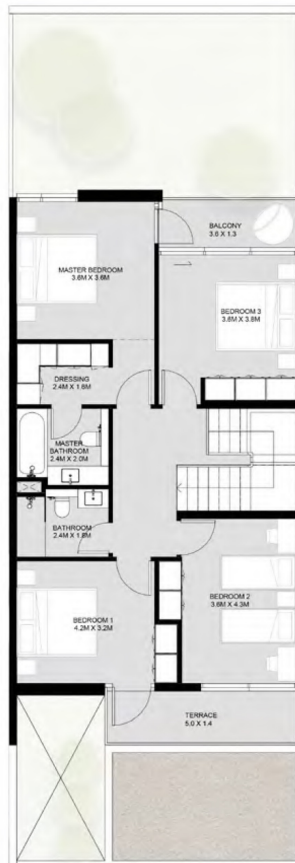

Masaar - Townhouse

2 Bedroom Sendian Townhouse - A

Ground Floor: 914 sq. ft.

First Floor: 816 sq. ft.

Total: 1,730 sq. ft.

Ground Floor

First Floor

2 Bedroom Sendian Townhouse - B

Total: 2,810 sq. ft.

Ground Floor

First Floor

4 Bedroom Sendian Corner/End Townhouse - B

Ground Floor: 1,501 sq. ft.

First Floor: 1,309 sq. ft.

Total: 2,810 sq. ft.

Ground Floor

First Floor

4 Bedroom Sendian Townhouse - A

Ground Floor: 1,292 sq. ft.

First Floor: 1,122 sq. ft.

Total: 2,414 sq. ft.

Ground Floor

First Floor

4 Bedroom Sendian Townhouse - B

Ground Floor: 1,292 sq. ft.

First Floor: 1,122 sq. ft.

Total: 2,414 sq. ft.

Ground Floor

First Floor