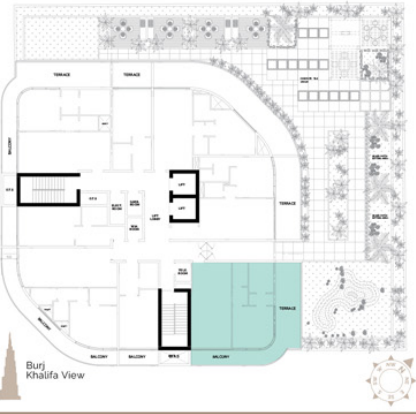

Mayfair

GARDENS

1st Floor
STUDIO
APARTMENTS

Unit Area	396 sq.ft.
Terrace/Balcony Area	117 sq.ft.
Total Area	513 sq.ft.
Units	104

Mayfair

GARDENS

1st Floor

1 BEDROOM

APARTMENTS

Unit Area	698sq.ft.
Terrace/Balcony Area	275 sq.ft.
Total Area	973 sq.ft.
Units	105

Mayfair

GARDENS

1st Floor
STUDIO
APARTMENTS

Unit Area	361 sq.ft.
Terrace/Balcony Area	117 sq.ft.
Total Area	478 sq.ft.
Units	106

Mayfair

GARDENS

1st Floor 1 BEDROOM APARTMENTS

Unit Area	718 sq.ft.
Terrace/Balcony Area	375 sq.ft.
Total Area	1093 sq.ft.
Units	107

Mayfair

GARDENS

2nd to 8th Floor
1 BEDROOM
 APARTMENTS

Unit Area	631 sq.ft.
Terrace/Balcony Area	254 sq.ft.
Total Area	885 sq.ft.
Units	201, 301, 401, 501, 601, 701, 801

Mayfair

GARDENS

2nd to 8th Floor

STUDIO APARTMENTS

Unit Area	335 sq.ft.
Terrace/Balcony Area	65 sq.ft.
Total Area	400 sq.ft.
Units	202, 302, 402, 502, 602, 702, 802

Mayfair

GARDENS

2nd to 8th Floor