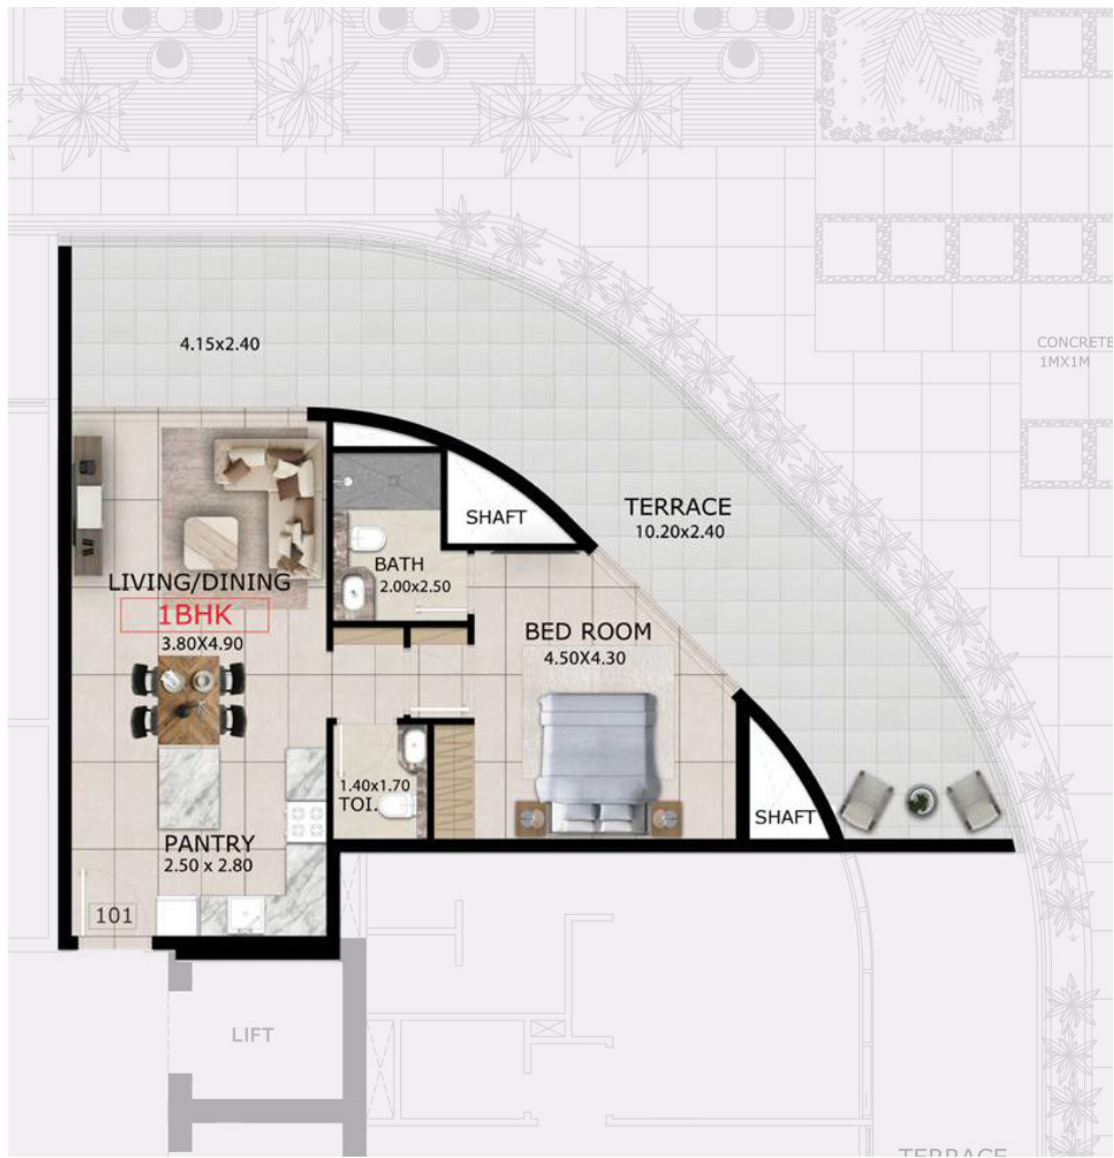

Mayfair Gardens by Majid - Apartment

1 ST FLOOR PLANS

2ND TO 8TH FLOOR PLANS

Mayfair

GARDENS

1st Floor 1 BEDROOM APARTMENTS

Unit Area	631 sq.ft.
Terrace/Balcony Area	457 sq.ft.
Total Area	1088 sq.ft.
Unit	101

Mayfair

GARDENS

1st Floor STUDIO APARTMENTS

Unit Area	335 sq.ft.
Terrace/Balcony Area	111 sq.ft.
Total Area	446 sq.ft.
Unit	102

Mayfair

GARDENS

1st Floor 1 BEDROOM APARTMENTS

Unit Area	716 sq.ft.
Terrace/Balcony Area	404 sq.ft.
Total Area	1120 sq.ft.
Units	103

Mayfair

GARDENS

1st Floor
STUDIO
APARTMENTS

Unit Area	396 sq.ft.
Terrace/Balcony Area	117 sq.ft.
Total Area	513 sq.ft.
Units	104

Mayfair

GARDENS

1st Floor

1 BEDROOM

APARTMENTS

Unit Area	698sq.ft.
Terrace/Balcony Area	275 sq.ft.
Total Area	973 sq.ft.
Units	105

Mayfair

GARDENS

1st Floor
STUDIO
APARTMENTS

Unit Area	361 sq.ft.
Terrace/Balcony Area	117 sq.ft.
Total Area	478 sq.ft.
Units	106