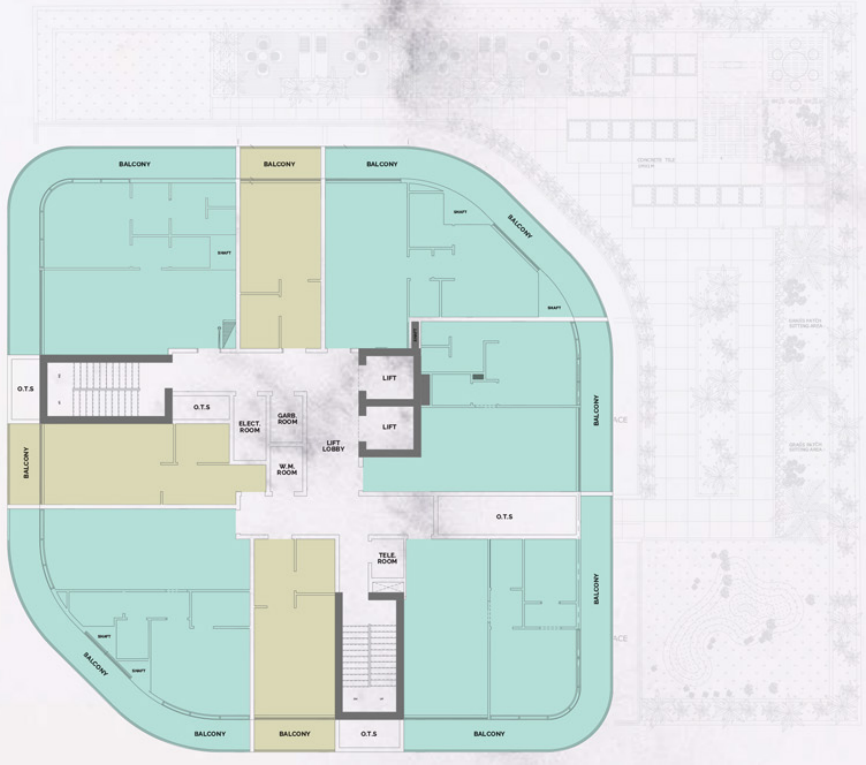

Mayfair Gardens by Majid - Apartment

1 ST FLOOR PLANS

2ND TO 8TH FLOOR PLANS

Mayfair

GARDENS

1st Floor 1 BEDROOM APARTMENTS

Unit Area	631 sq.ft.
Terrace/Balcony Area	457 sq.ft.
Total Area	1088 sq.ft.
Unit	101

Mayfair

GARDENS

1st Floor STUDIO APARTMENTS

Unit Area	335 sq.ft.
Terrace/Balcony Area	111 sq.ft.
Total Area	446 sq.ft.
Unit	102

Mayfair

GARDENS

1st Floor 1 BEDROOM APARTMENTS

Unit Area	716 sq.ft.
Terrace/Balcony Area	404 sq.ft.
Total Area	1120 sq.ft.
Units	103

Mayfair

GARDENS

1st Floor
STUDIO
APARTMENTS

Unit Area	396 sq.ft.
Terrace/Balcony Area	117 sq.ft.
Total Area	513 sq.ft.
Units	104

Mayfair

GARDENS

1st Floor

1 BEDROOM

APARTMENTS

Unit Area	698sq.ft.
Terrace/Balcony Area	275 sq.ft.
Total Area	973 sq.ft.
Units	105

Mayfair

GARDENS

1st Floor
STUDIO
APARTMENTS

Unit Area	361 sq.ft.
Terrace/Balcony Area	117 sq.ft.
Total Area	478 sq.ft.
Units	106