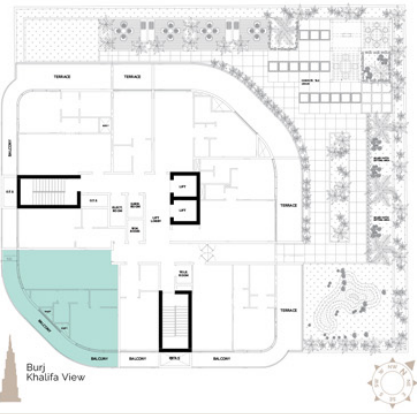

Mayfair Gardens by Majid - Apartment

1 ST FLOOR PLANS

2ND TO 8TH FLOOR PLANS

Mayfair

GARDENS

1st Floor 1 BEDROOM APARTMENTS

Unit Area	631 sq.ft.
Terrace/Balcony Area	457 sq.ft.
Total Area	1088 sq.ft.
Unit	101

Mayfair

GARDENS

1st Floor STUDIO APARTMENTS

Unit Area	335 sq.ft.
Terrace/Balcony Area	111 sq.ft.
Total Area	446 sq.ft.
Unit	102

Mayfair

GARDENS

1st Floor 1 BEDROOM APARTMENTS

Unit Area	716 sq.ft.
Terrace/Balcony Area	404 sq.ft.
Total Area	1120 sq.ft.
Units	103

Mayfair

GARDENS

1st Floor
STUDIO
APARTMENTS

Unit Area	396 sq.ft.
Terrace/Balcony Area	117 sq.ft.
Total Area	513 sq.ft.
Units	104

Mayfair

GARDENS

1st Floor

1 BEDROOM

APARTMENTS

Unit Area	698sq.ft.
Terrace/Balcony Area	275 sq.ft.
Total Area	973 sq.ft.
Units	105

Mayfair

GARDENS

1st Floor
STUDIO
APARTMENTS

Unit Area	361 sq.ft.
Terrace/Balcony Area	117 sq.ft.
Total Area	478 sq.ft.
Units	106