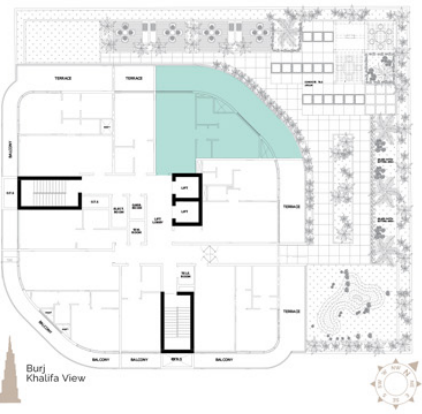

Mayfair Gardens by Majid - Apartment

1 ST FLOOR PLANS

2ND TO 8TH FLOOR PLANS

Mayfair

GARDENS

1st Floor 1 BEDROOM APARTMENTS

Unit Area	631 sq.ft.
Terrace/Balcony Area	457 sq.ft.
Total Area	1088 sq.ft.
Unit	101

Mayfair

GARDENS

1st Floor STUDIO APARTMENTS

Unit Area	335 sq.ft.
Terrace/Balcony Area	111 sq.ft.
Total Area	446 sq.ft.
Unit	102

Mayfair

GARDENS

1st Floor 1 BEDROOM APARTMENTS

Unit Area	716 sq.ft.
Terrace/Balcony Area	404 sq.ft.
Total Area	1120 sq.ft.
Units	103

Mayfair

GARDENS

1st Floor
STUDIO
APARTMENTS

Unit Area	396 sq.ft.
Terrace/Balcony Area	117 sq.ft.
Total Area	513 sq.ft.
Units	104

Mayfair

GARDENS

1st Floor

1 BEDROOM

APARTMENTS

Unit Area	698sq.ft.
Terrace/Balcony Area	275 sq.ft.
Total Area	973 sq.ft.
Units	105

Mayfair

GARDENS

1st Floor
STUDIO
APARTMENTS

Unit Area	361 sq.ft.
Terrace/Balcony Area	117 sq.ft.
Total Area	478 sq.ft.
Units	106