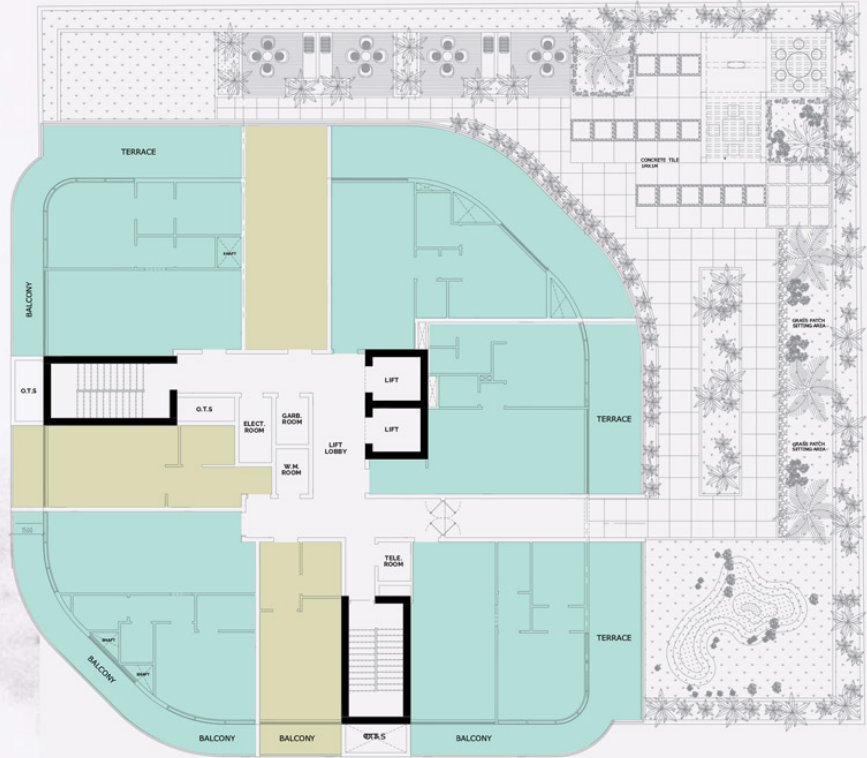

Mayfair Gardens by Majid - Apartment

1 ST FLOOR PLANS

2ND TO 8TH FLOOR PLANS

Mayfair

GARDENS

1st Floor 1 BEDROOM APARTMENTS

Unit Area	631 sq.ft.
Terrace/Balcony Area	457 sq.ft.
Total Area	1088 sq.ft.
Unit	101

Mayfair

GARDENS

1st Floor STUDIO APARTMENTS

Unit Area	335 sq.ft.
Terrace/Balcony Area	111 sq.ft.
Total Area	446 sq.ft.
Unit	102

Mayfair

GARDENS

1st Floor 1 BEDROOM APARTMENTS

Unit Area	716 sq.ft.
Terrace/Balcony Area	404 sq.ft.
Total Area	1120 sq.ft.
Units	103

Mayfair

GARDENS

1st Floor
STUDIO
APARTMENTS

Unit Area	396 sq.ft.
Terrace/Balcony Area	117 sq.ft.
Total Area	513 sq.ft.
Units	104

Mayfair

GARDENS

1st Floor

1 BEDROOM

APARTMENTS

Unit Area	698sq.ft.
Terrace/Balcony Area	275 sq.ft.
Total Area	973 sq.ft.
Units	105

Mayfair

GARDENS

1st Floor
STUDIO
APARTMENTS

Unit Area	361 sq.ft.
Terrace/Balcony Area	117 sq.ft.
Total Area	478 sq.ft.
Units	106