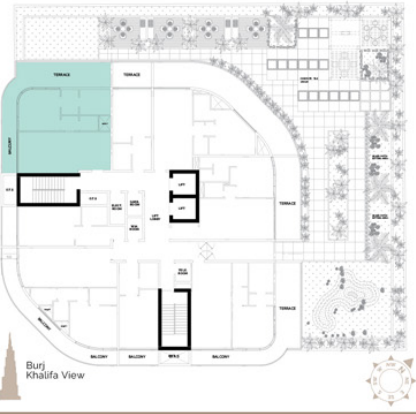

Mayfair Gardens by Majid - Apartment

1 ST FLOOR PLANS

2ND TO 8TH FLOOR PLANS

Mayfair

GARDENS

1st Floor 1 BEDROOM APARTMENTS

Unit Area	631 sq.ft.
Terrace/Balcony Area	457 sq.ft.
Total Area	1088 sq.ft.
Unit	101

Mayfair

GARDENS

1st Floor STUDIO APARTMENTS

Unit Area	335 sq.ft.
Terrace/Balcony Area	111 sq.ft.
Total Area	446 sq.ft.
Unit	102

Mayfair

GARDENS

1st Floor 1 BEDROOM APARTMENTS

Unit Area	716 sq.ft.
Terrace/Balcony Area	404 sq.ft.
Total Area	1120 sq.ft.
Units	103

Mayfair

GARDENS

1st Floor
STUDIO
APARTMENTS

Unit Area	396 sq.ft.
Terrace/Balcony Area	117 sq.ft.
Total Area	513 sq.ft.
Units	104

Mayfair

GARDENS

1st Floor

1 BEDROOM

APARTMENTS

Unit Area	698sq.ft.
Terrace/Balcony Area	275 sq.ft.
Total Area	973 sq.ft.
Units	105

Mayfair

GARDENS

1st Floor
STUDIO
APARTMENTS

Unit Area	361 sq.ft.
Terrace/Balcony Area	117 sq.ft.
Total Area	478 sq.ft.
Units	106