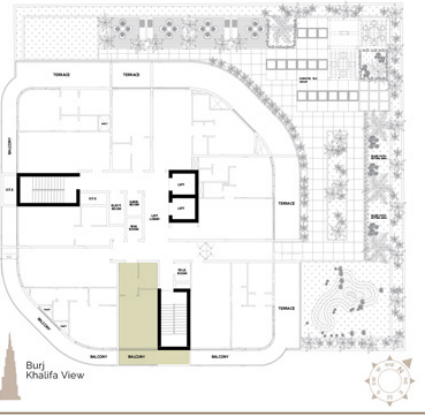

Mayfair Gardens by Majid - Apartment

1 ST FLOOR PLANS

2ND TO 8TH FLOOR PLANS

Mayfair

GARDENS

1st Floor 1 BEDROOM APARTMENTS

Unit Area	631 sq.ft.
Terrace/Balcony Area	457 sq.ft.
Total Area	1088 sq.ft.
Unit	101

Mayfair

GARDENS

1st Floor STUDIO APARTMENTS

Unit Area	335 sq.ft.
Terrace/Balcony Area	111 sq.ft.
Total Area	446 sq.ft.
Unit	102

Mayfair

GARDENS

1st Floor 1 BEDROOM APARTMENTS

Unit Area	716 sq.ft.
Terrace/Balcony Area	404 sq.ft.
Total Area	1120 sq.ft.
Units	103

Mayfair

GARDENS

1st Floor
STUDIO
APARTMENTS

Unit Area	396 sq.ft.
Terrace/Balcony Area	117 sq.ft.
Total Area	513 sq.ft.
Units	104

Mayfair

GARDENS

1st Floor

1 BEDROOM

APARTMENTS

Unit Area	698sq.ft.
Terrace/Balcony Area	275 sq.ft.
Total Area	973 sq.ft.
Units	105

Mayfair

GARDENS

1st Floor
STUDIO
APARTMENTS

Unit Area	361 sq.ft.
Terrace/Balcony Area	117 sq.ft.
Total Area	478 sq.ft.
Units	106