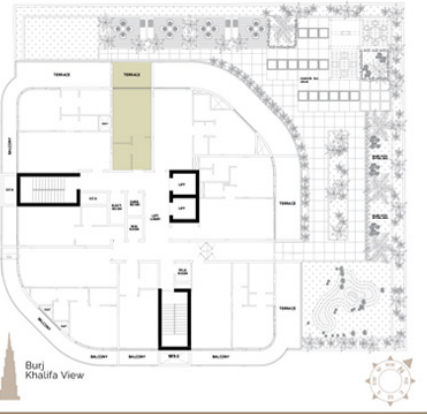

Mayfair Gardens by Majid - Apartment

1 ST FLOOR PLANS

2ND TO 8TH FLOOR PLANS

Mayfair

GARDENS

1st Floor 1 BEDROOM APARTMENTS

Unit Area	631 sq.ft.
Terrace/Balcony Area	457 sq.ft.
Total Area	1088 sq.ft.
Unit	101

Mayfair

GARDENS

1st Floor STUDIO APARTMENTS

Unit Area	335 sq.ft.
Terrace/Balcony Area	111 sq.ft.
Total Area	446 sq.ft.
Unit	102

Mayfair

GARDENS

1st Floor 1 BEDROOM APARTMENTS

Unit Area	716 sq.ft.
Terrace/Balcony Area	404 sq.ft.
Total Area	1120 sq.ft.
Units	103

Mayfair

GARDENS

1st Floor
STUDIO
APARTMENTS

Unit Area	396 sq.ft.
Terrace/Balcony Area	117 sq.ft.
Total Area	513 sq.ft.
Units	104

Mayfair

GARDENS

1st Floor

1 BEDROOM

APARTMENTS

Unit Area	698sq.ft.
Terrace/Balcony Area	275 sq.ft.
Total Area	973 sq.ft.
Units	105

Mayfair

GARDENS

1st Floor
STUDIO
APARTMENTS

Unit Area	361 sq.ft.
Terrace/Balcony Area	117 sq.ft.
Total Area	478 sq.ft.
Units	106