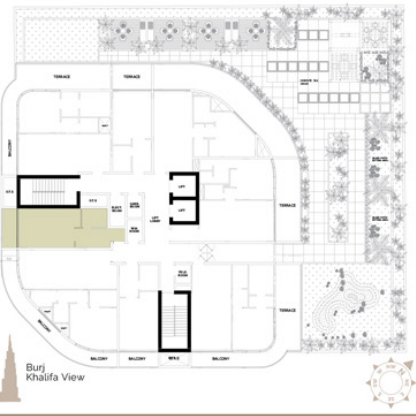

Mayfair Gardens by Majid - Apartment

1 ST FLOOR PLANS

2ND TO 8TH FLOOR PLANS

Mayfair

GARDENS

1st Floor 1 BEDROOM APARTMENTS

Unit Area	631 sq.ft.
Terrace/Balcony Area	457 sq.ft.
Total Area	1088 sq.ft.
Unit	101

Mayfair

GARDENS

1st Floor STUDIO APARTMENTS

Unit Area	335 sq.ft.
Terrace/Balcony Area	111 sq.ft.
Total Area	446 sq.ft.
Unit	102

Mayfair

GARDENS

1st Floor 1 BEDROOM APARTMENTS

Unit Area	716 sq.ft.
Terrace/Balcony Area	404 sq.ft.
Total Area	1120 sq.ft.
Units	103

Mayfair

GARDENS

1st Floor
STUDIO
APARTMENTS

Unit Area	396 sq.ft.
Terrace/Balcony Area	117 sq.ft.
Total Area	513 sq.ft.
Units	104

Mayfair

GARDENS

1st Floor

1 BEDROOM

APARTMENTS

Unit Area	698sq.ft.
Terrace/Balcony Area	275 sq.ft.
Total Area	973 sq.ft.
Units	105

Mayfair

GARDENS

1st Floor
STUDIO
APARTMENTS

Unit Area	361 sq.ft.
Terrace/Balcony Area	117 sq.ft.
Total Area	478 sq.ft.
Units	106