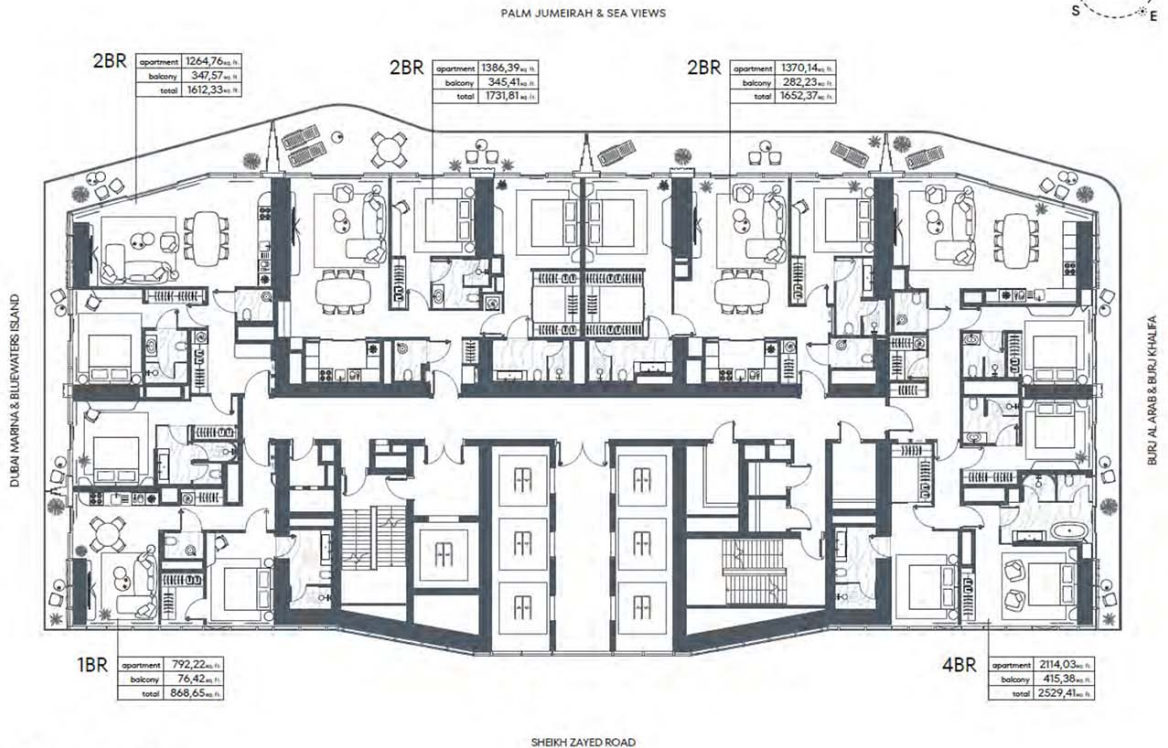

RESIDENTIAL FLOORS

TIER 3.2 – TYPE B
FLOOR 50, 52, 54, 56

developed by **MERED** DESIGN BY **pininfarina**