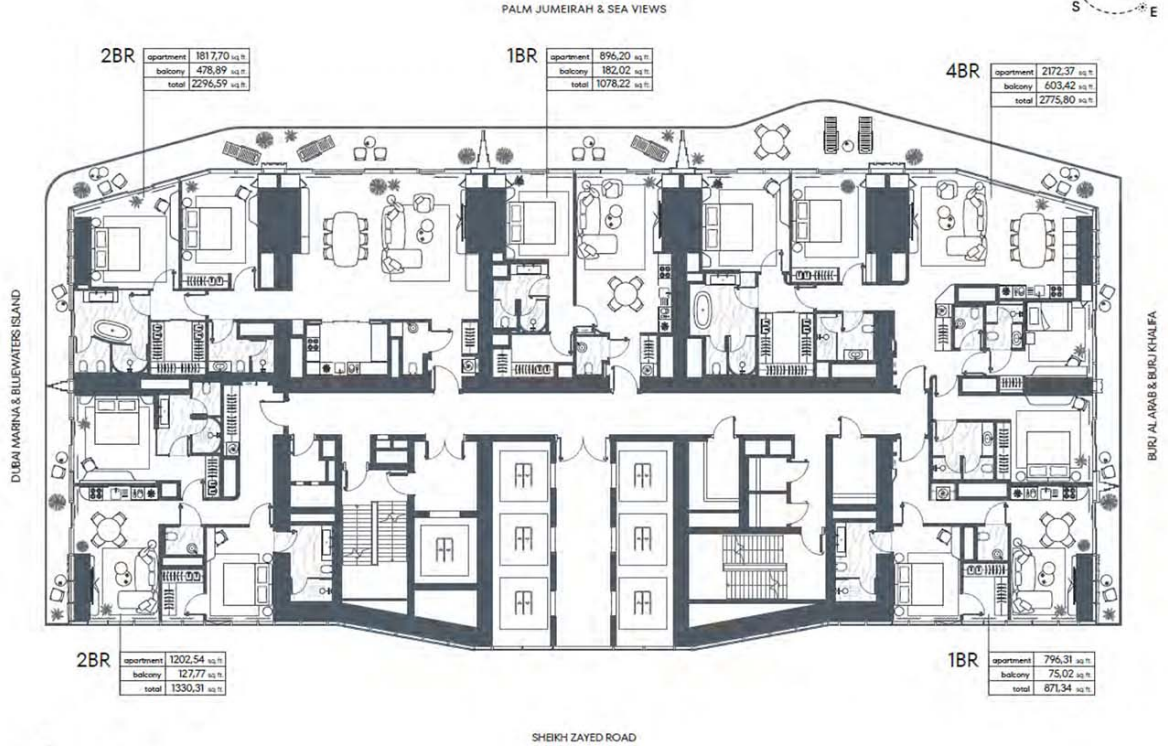

RESIDENTIAL FLOORS

TIER 2.2 – TYPE C
FLOOR 27

developed by **MERED** DESIGN BY **pininfarina**