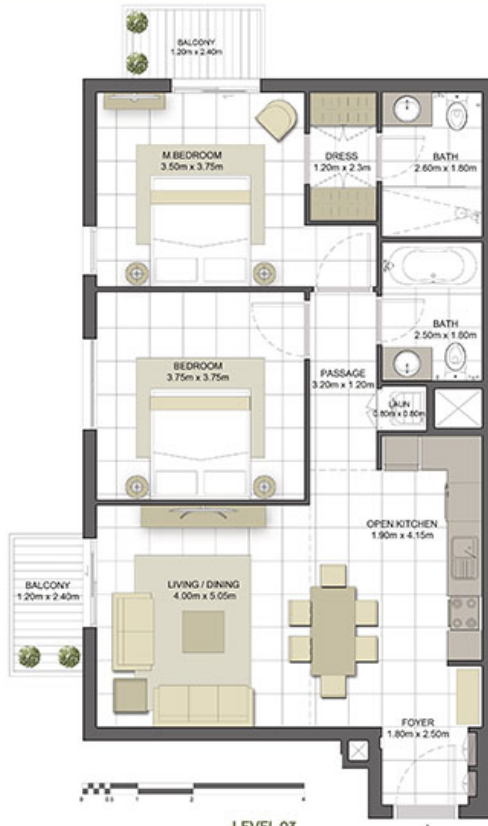

EAGLE HILLS

جزيرة مريم
MARYAM ISLAND

MESK RESIDENCES

2 BEDROOM	TYPE 2B-1
UNIT NO.	133
SUITE AREA	90.02 m ² / 968.97 ft ²
COVERED TERRACE AREA	2.96 m ² / 31.86 ft ²
TOTAL AREA	92.98 m ² / 1,000.83 ft ²
TERRACE AREA	29.13 m ² / 313.55 ft ²

EAGLE HILLS

جزيرة مريم
MARYAM ISLAND

MESK RESIDENCES

2 BEDROOM	TYPE 2B-2
UNIT NO.	233, 333, 433, 533
SUITE AREA	90.02 m ² / 968.97 ft ²
BALCONY AREA	5.93 m ² / 63.83 ft ²
TOTAL AREA	95.95 m ² / 1,032.80 ft ²

MESK RESIDENCES

2 BEDROOM	TYPE 2C-1
UNIT NO.	132, 332, 532
SUITE AREA	88.33 m ² / 950.78 ft ²
BALCONY AREA	5.93 m ² / 63.83 ft ²
TOTAL AREA	94.26 m ² / 1,014.61 ft ²

EAGLE HILLS

جزيرة مريم
MARYAM ISLAND

MESK RESIDENCES