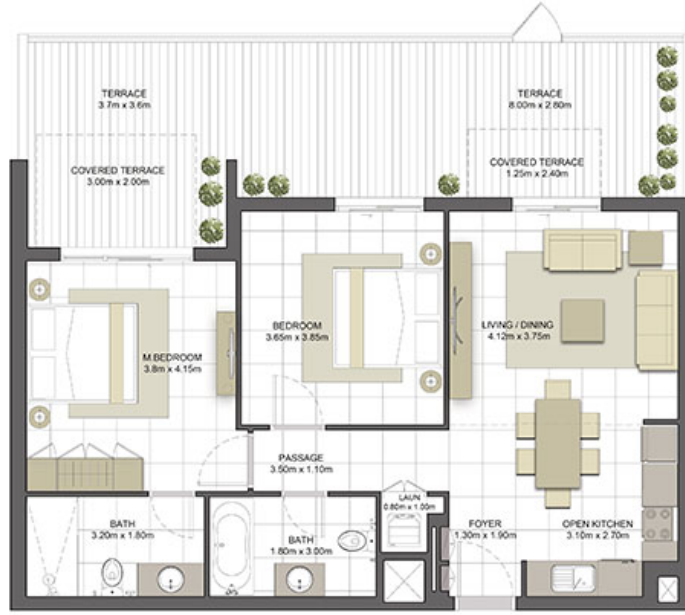

LEVEL 01

LEVELS 02, 04

LEVEL 03

LEVEL 05

EAGLE HILLS

جزيرة مريم
MARYAM ISLAND

MESK RESIDENCES

2 BEDROOM	TYPE 2A-1
UNIT NO.	137
SUITE AREA	86.56 m ² / 931.72 ft ²
COVERED TERRACE AREA	10.44 m ² / 112.38 ft ²
TOTAL AREA	97.00 m ² / 1,044.10 ft ²
TERRACE AREA	14.99 m ² / 161.35 ft ²

LEVEL 01

LEVELS 02,04

LEVEL 03

LEVEL 05

EAGLE HILLS

جزيرة مريم
MARYAM ISLAND

MESK RESIDENCES

2 BEDROOM	TYPE 2A-10
UNIT NO.	103
SUITE AREA	85.43 m ² / 919.56 ft ²
COVERED TERRACE AREA	9.05 m ² / 97.41 ft ²
TOTAL AREA	94.48 m ² / 1,016.97 ft ²
TERRACE AREA	29.61 m ² / 318.72 ft ²

EAGLE HILLS

جزيرة مريم
MARYAM ISLAND

MESK RESIDENCES

2 BEDROOM	TYPE 2A-11
UNIT NO.	203, 303, 403, 503
SUITE AREA	85.43 m ² / 919.56 ft ²
BALCONY AREA	9.05 m ² / 97.41 ft ²
TOTAL AREA	94.48 m ² / 1,016.97 ft ²