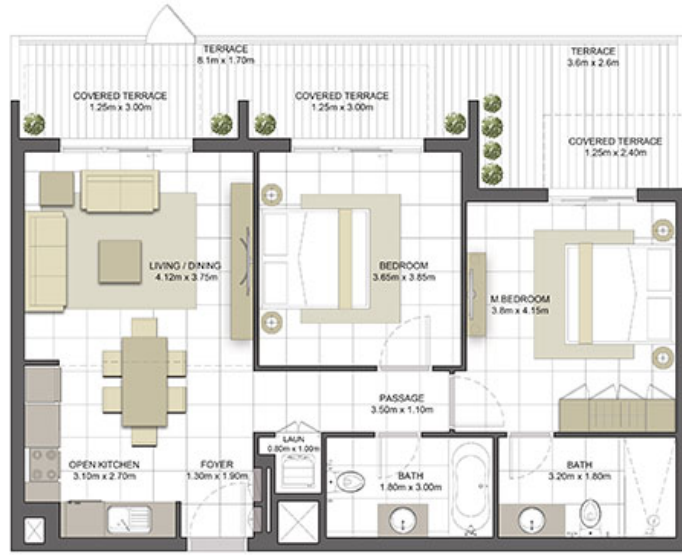

LEVEL 01

LEVELS 02, 04

LEVEL 03

LEVEL 05

EAGLE HILLS

جزيرة مريم
MARYAM ISLAND

MESK RESIDENCES

2 BEDROOM	TYPE 2A-1
UNIT NO.	137
SUITE AREA	86.56 m ² / 931.72 ft ²
COVERED TERRACE AREA	10.44 m ² / 112.38 ft ²
TOTAL AREA	97.00 m ² / 1,044.10 ft ²
TERRACE AREA	14.99 m ² / 161.35 ft ²

LEVEL 01

LEVELS 02,04

LEVEL 03

LEVEL 05

EAGLE HILLS

جزيرة مريم
MARYAM ISLAND

MESK RESIDENCES

2 BEDROOM	TYPE 2A-10
UNIT NO.	103
SUITE AREA	85.43 m ² / 919.56 ft ²
COVERED TERRACE AREA	9.05 m ² / 97.41 ft ²
TOTAL AREA	94.48 m ² / 1,016.97 ft ²
TERRACE AREA	29.61 m ² / 318.72 ft ²