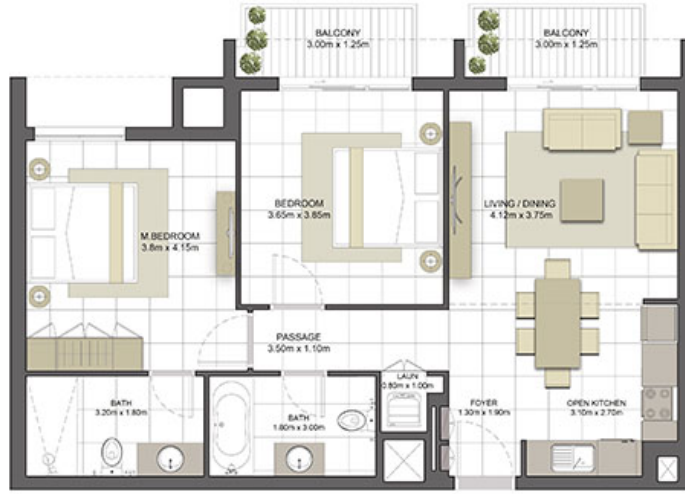

LEVEL 01

LEVELS 02,04

LEVEL 03

LEVEL 05

EAGLE HILLS

جزيرة مريم
MARYAM ISLAND

MESK RESIDENCES

2 BEDROOM	TYPE 2A-9
UNIT NO.	131, 231, 331, 431, 531
SUITE AREA	85.37 m ² / 918.91 ft ²
BALCONY AREA	7.61 m ² / 81.91 ft ²
TOTAL AREA	92.98 m ² / 1,000.83 ft ²

EAGLE HILLS

جزيرة مريم
MARYAM ISLAND

MESK RESIDENCES

2 BEDROOM	TYPE 2B-1
UNIT NO.	133
SUITE AREA	90.02 m ² / 968.97 ft ²
COVERED TERRACE AREA	2.96 m ² / 31.86 ft ²
TOTAL AREA	92.98 m ² / 1,000.83 ft ²
TERRACE AREA	29.13 m ² / 313.55 ft ²