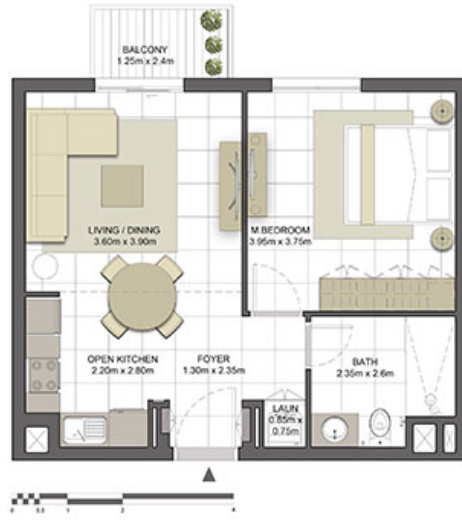

EAGLE HILLS

جزيرة مريم
MARYAM ISLAND

MESK RESIDENCES

1 BEDROOM	TYPE 1A-7M
UNIT NO.	101
SUITE AREA	55.14 m ² / 593.52 ft ²
COVERED TERRACE AREA	2.96 m ² / 31.86 ft ²
TOTAL AREA	58.10 m ² / 625.38 ft ²
TERRACE AREA	29.33 m ² / 315.71 ft ²

LEVEL 01

LEVELS 02,04

LEVEL 03

LEVEL 05

EAGLE HILLS

جزيرة مريم
MARYAM ISLAND

MESK RESIDENCES

1 BEDROOM	TYPE 1A-8M
UNIT NO.	201, 301, 401, 501
SUITE AREA	55.14 m ² / 593.52 ft ²
BALCONY AREA	2.96 m ² / 31.86 ft ²
TOTAL AREA	58.10 m ² / 625.38 ft ²

LEVEL 01

LEVELS 02,04

LEVEL 03

LEVEL 05

EAGLE HILLS

جزيرة مريم
MARYAM ISLAND

MESK RESIDENCES

1 BEDROOM	TYPE 1A-9
UNIT NO.	139
SUITE AREA	54.68 m ² / 588.57 ft ²
COVERED TERRACE AREA	2.96 m ² / 31.86 ft ²
TOTAL AREA	57.64 m ² / 620.43 ft ²
TERRACE AREA	18.45 m ² / 198.59 ft ²