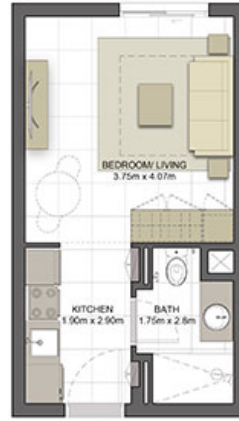

EAGLE
HILLS

جزيرة مريم
MARYAM ISLAND

MESK RESIDENCES

STUDIO	TYPE ST-B1-M
UNIT NO.	113, 115, 126, 217, 222 313, 315, 326, 417, 422 513, 515, 526
SUITE AREA	29.7 m ² / 319.69 ft ²
TOTAL AREA	29.7 m ² / 319.69 ft ²