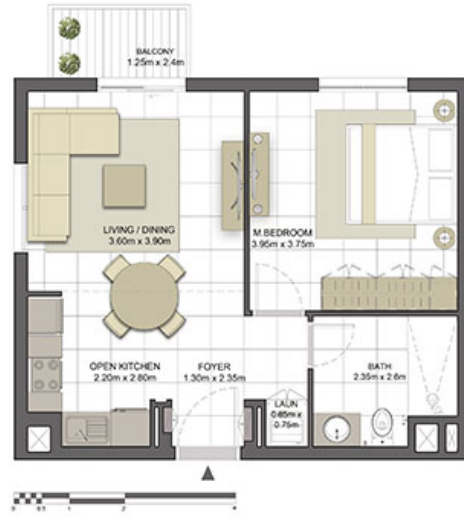

EAGLE HILLS

جزيرة مريم
MARYAM ISLAND

MESK RESIDENCES

1 BEDROOM	TYPE 1F-1
UNIT NO.	129, 229, 329, 429, 529
SUITE AREA	55.79 m ² / 600.52 ft ²
BALCONY AREA	2.96 m ² / 31.86 ft ²
TOTAL AREA	58.75 m ² / 632.38 ft ²

LEVEL 01

LEVELS 02, 04

LEVEL 03

LEVEL 05

EAGLE HILLS

جزيرة مريم
MARYAM ISLAND

MESK RESIDENCES

2 BEDROOM	TYPE 2A-1
UNIT NO.	137
SUITE AREA	86.56 m ² / 931.72 ft ²
COVERED TERRACE AREA	10.44 m ² / 112.38 ft ²
TOTAL AREA	97.00 m ² / 1,044.10 ft ²
TERRACE AREA	14.99 m ² / 161.35 ft ²