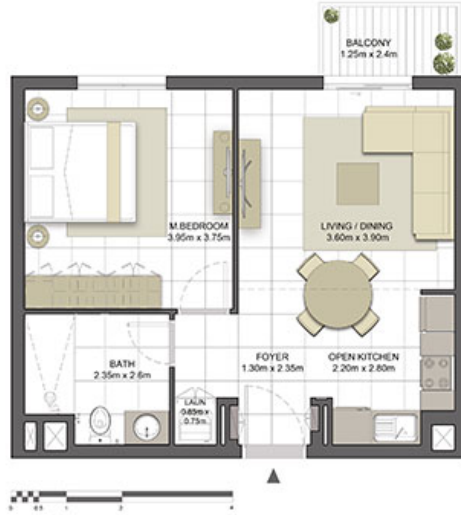

Mesk Residences - Apartment

MESK RESIDENCES

1 BEDROOM	TYPE 1A-1
UNIT NO.	109, 209, 309, 409, 509
SUITE AREA	54.80 m ² / 589.86 ft ²
BALCONY AREA	2.96 m ² / 31.86 ft ²
TOTAL AREA	57.76 m ² / 621.72 ft ²

LEVEL 01

LEVELS 02, 04

LEVEL 03

LEVEL 05

EAGLE HILLS

جزيرة مريم
MARYAM ISLAND

MESK RESIDENCES

1 BEDROOM	TYPE 1A-10
UNIT NO.	239, 339, 439, 539
SUITE AREA	54.68 m ² / 588.57 ft ²
BALCONY AREA	2.96 m ² / 31.86 ft ²
TOTAL AREA	57.64 m ² / 620.43 ft ²

LEVEL 01

LEVELS 02,04

LEVEL 03

LEVEL 05

EAGLE HILLS

جزيرة مريم
MARYAM ISLAND

MESK RESIDENCES

1 BEDROOM	TYPE 1A-11M
UNIT NO.	138
SUITE AREA	55.34 m ² / 595.67 ft ²
COVERED TERRACE AREA	2.96 m ² / 31.86 ft ²
TOTAL AREA	58.30 m ² / 627.54 ft ²
TERRACE AREA	18.57 m ² / 199.89 ft ²