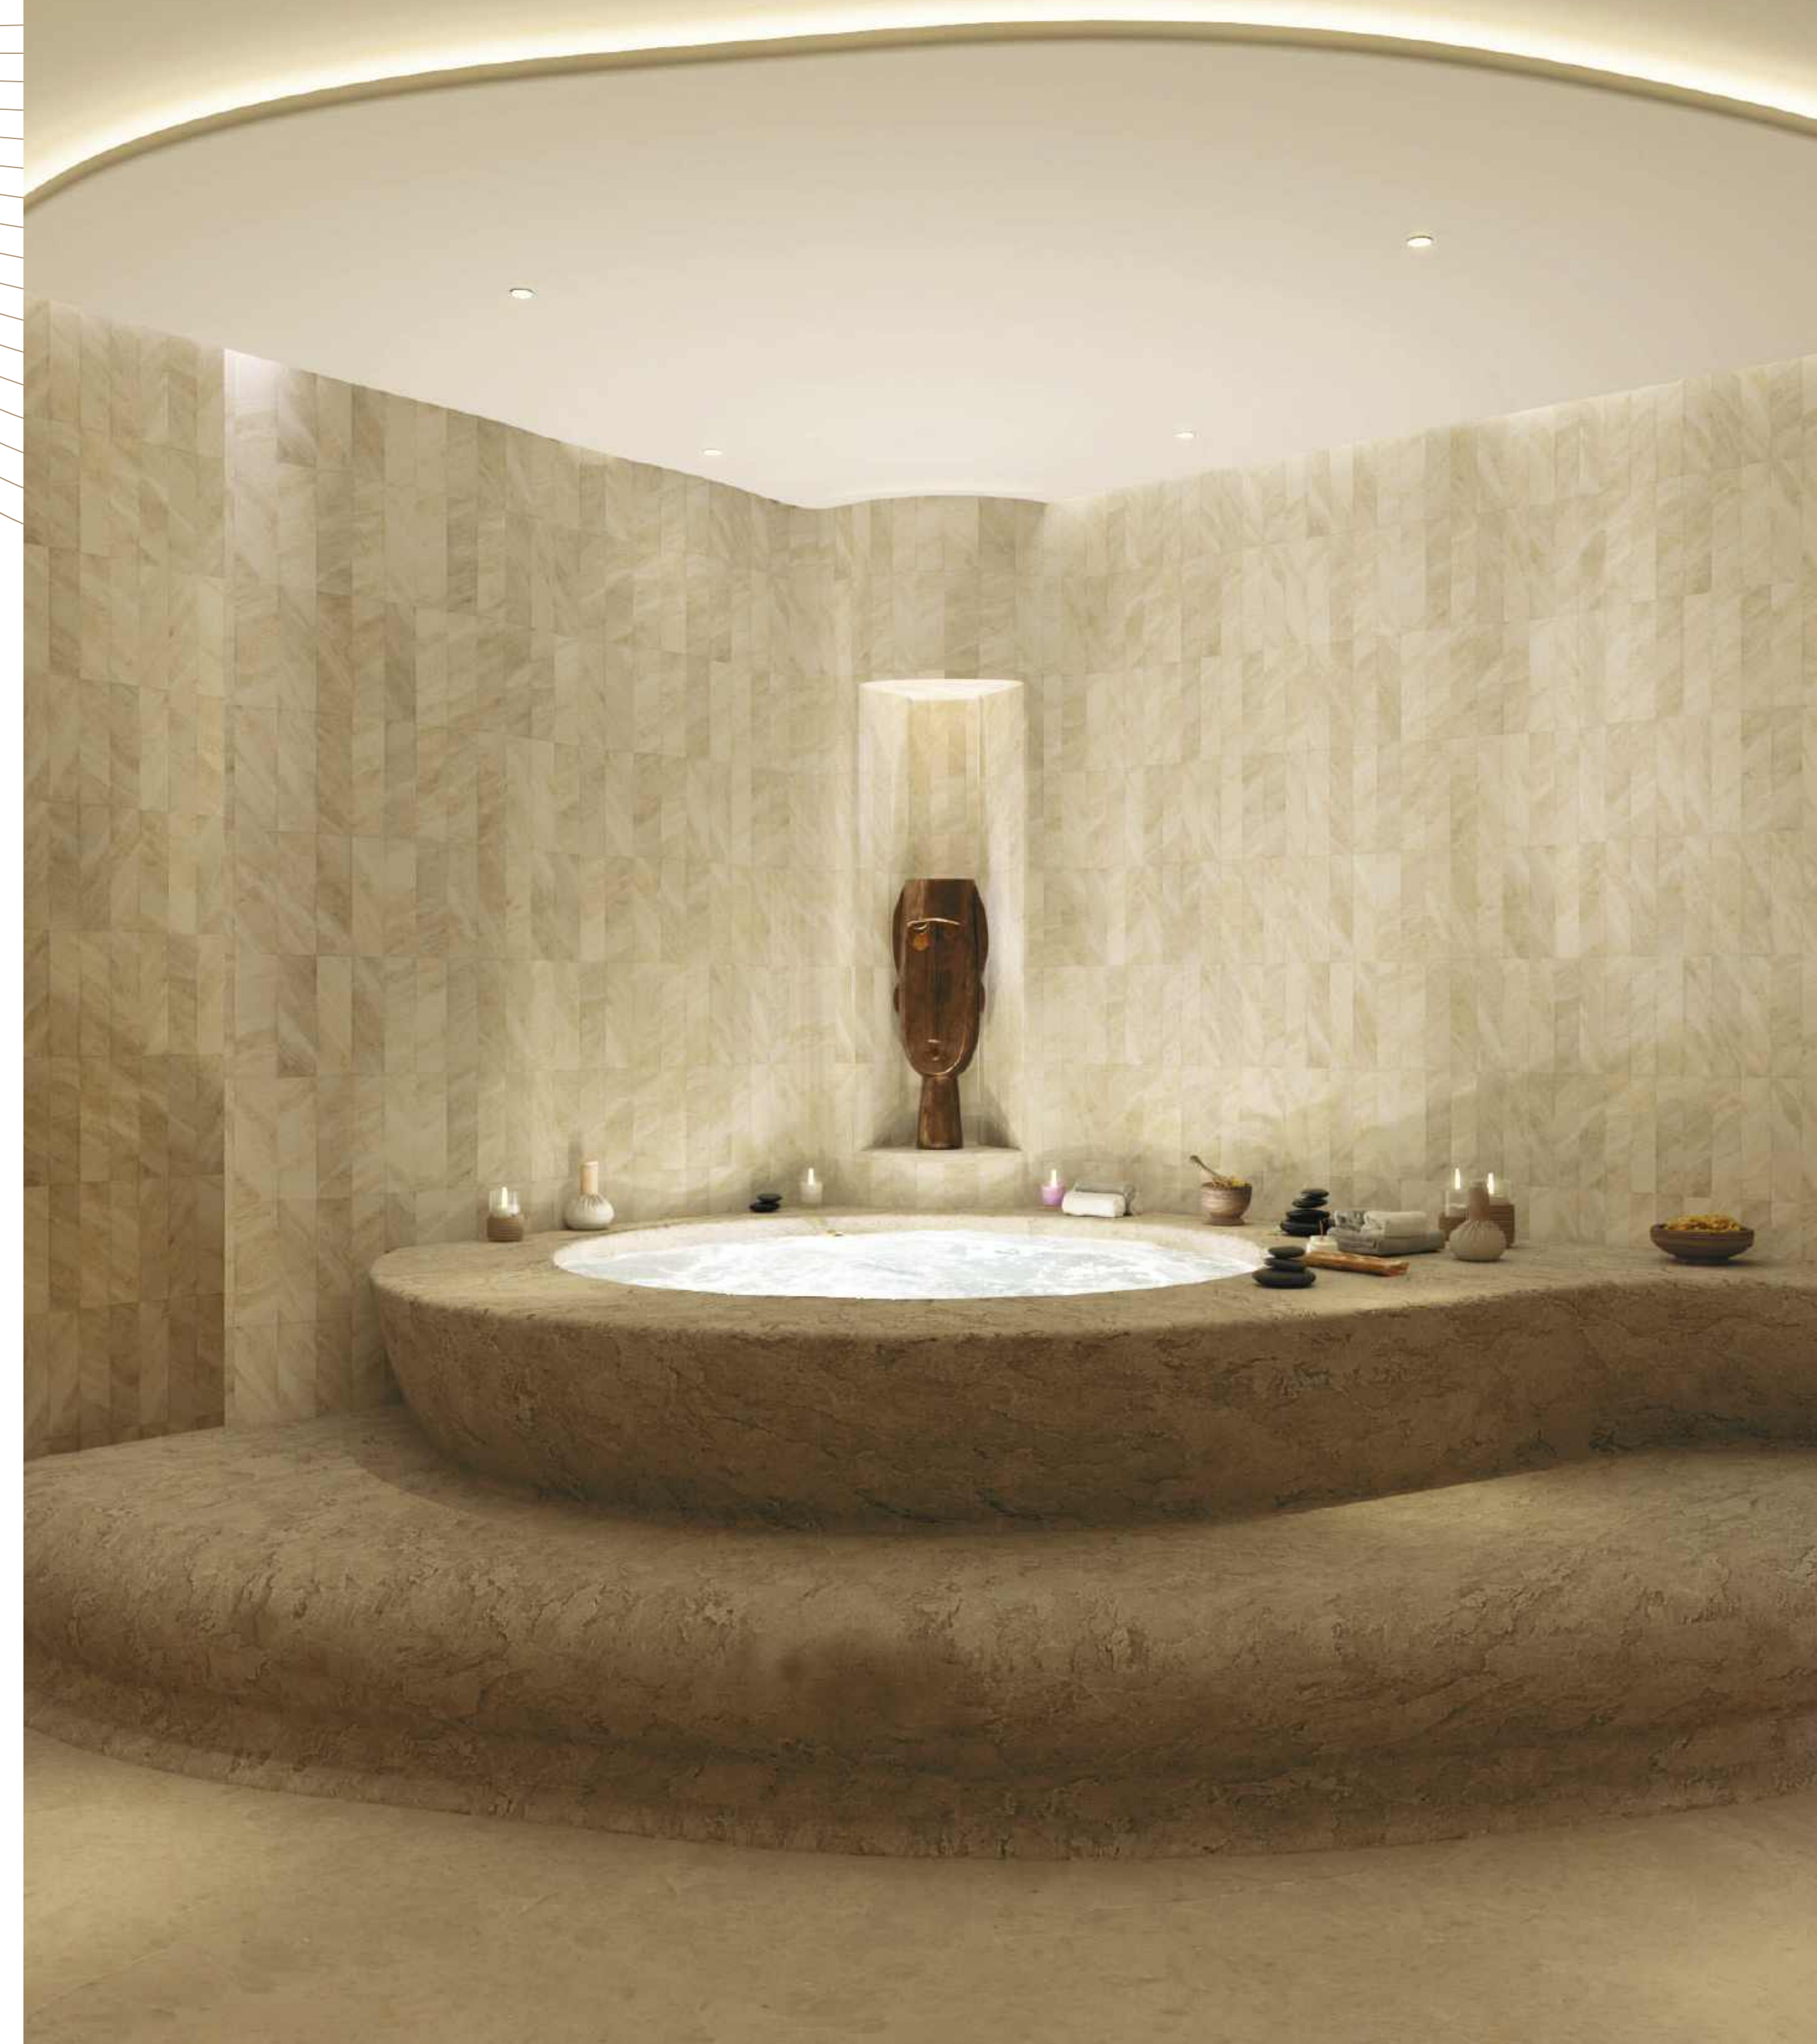

The surrounding landscape is carefully curated with lush greenery and serene water features, creating a tranquil oasis for residents. Every exterior detail reflects the luxury within, ensuring a sophisticated and inviting first impression.

Swimming Pool

Fitness Gym

Cinema

Kids Play Area

Play & Sitting Area

The Spa Relaxation Redefined

— Provides A Tranquil Escape —

The spa at Peace Homes provides a tranquil escape, with expert treatments and soothing environments.

Residents can indulge in ultimate relaxation, making wellness an integral part of their luxurious lifestyle.

Design Layout
Designed for Luxury Living

The Apartments

Design Layout

Designed for Luxury Living