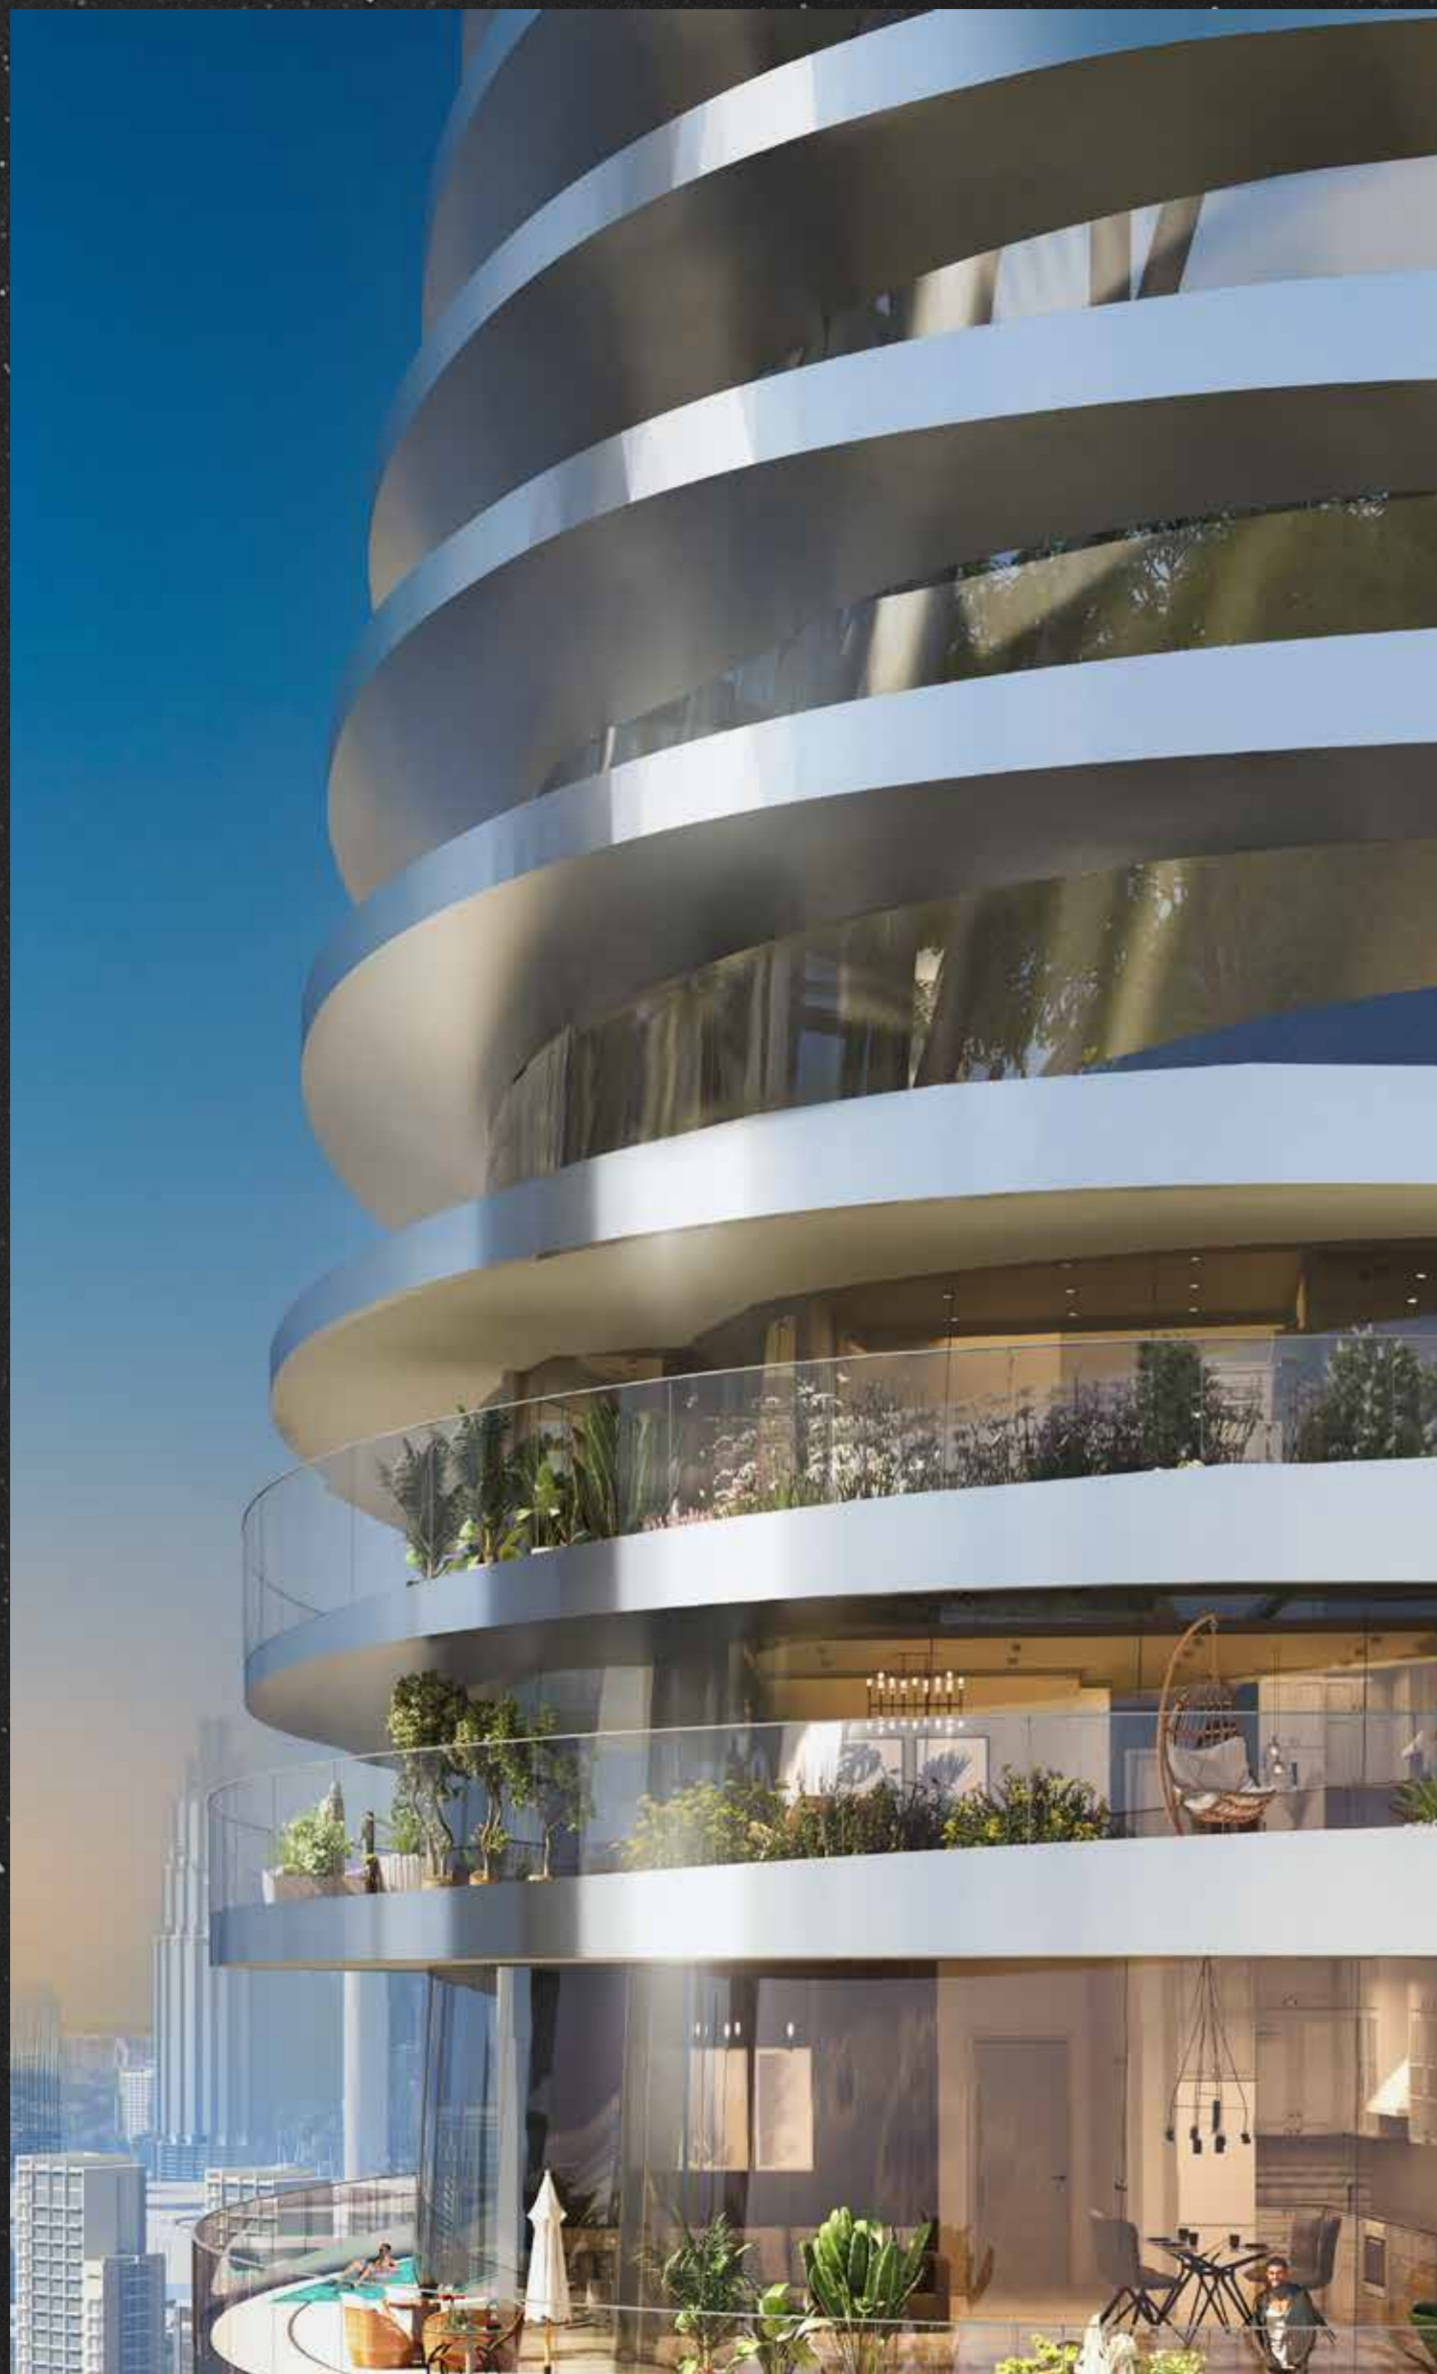

***DAMAC***

CANAL  
**C R O W N**  
de GRISOGONO

RISE ABOVE

LUXURY

ESCAPE TO  
A NEW WORLD

THAT  
TRANSCENDS  
THE BOUNDARIES  
OF TIME AND  
SPACE

A PLACE  
BEYOND REALITY

AN  
ARCHITECTURAL  
MARVEL

THAT RISES  
FROM THE  
DEPTHS OF YOUR  
IMAGINATION

PRESENTING

CANAL  
CROWN

de GRISOGONO

RISE ABOVE LUXURY

TRANQUIL  
WATERFRONT  
LIVING BY  
DUBAI CANAL

LET THE CANAL BE THE PERFECT  
BACKDROP FOR THE ARCHITECTURAL  
SPECTACLE THAT IS YOUR HOME,  
DAZZLING WITH A CROWN THAT  
SPARKLES IN THE SUNLIGHT AND  
SHINES BRIGHTLY IN THE NIGHT SKY.

# ENTER A CELESTIAL REALM

STEP INTO THE LOBBY AND BE  
TRANSPORTED TO A DIFFERENT WORLD,  
WITH EVERY CURVE AND SHAPE  
REFLECTING THE WONDERS OF  
THE UNIVERSE.