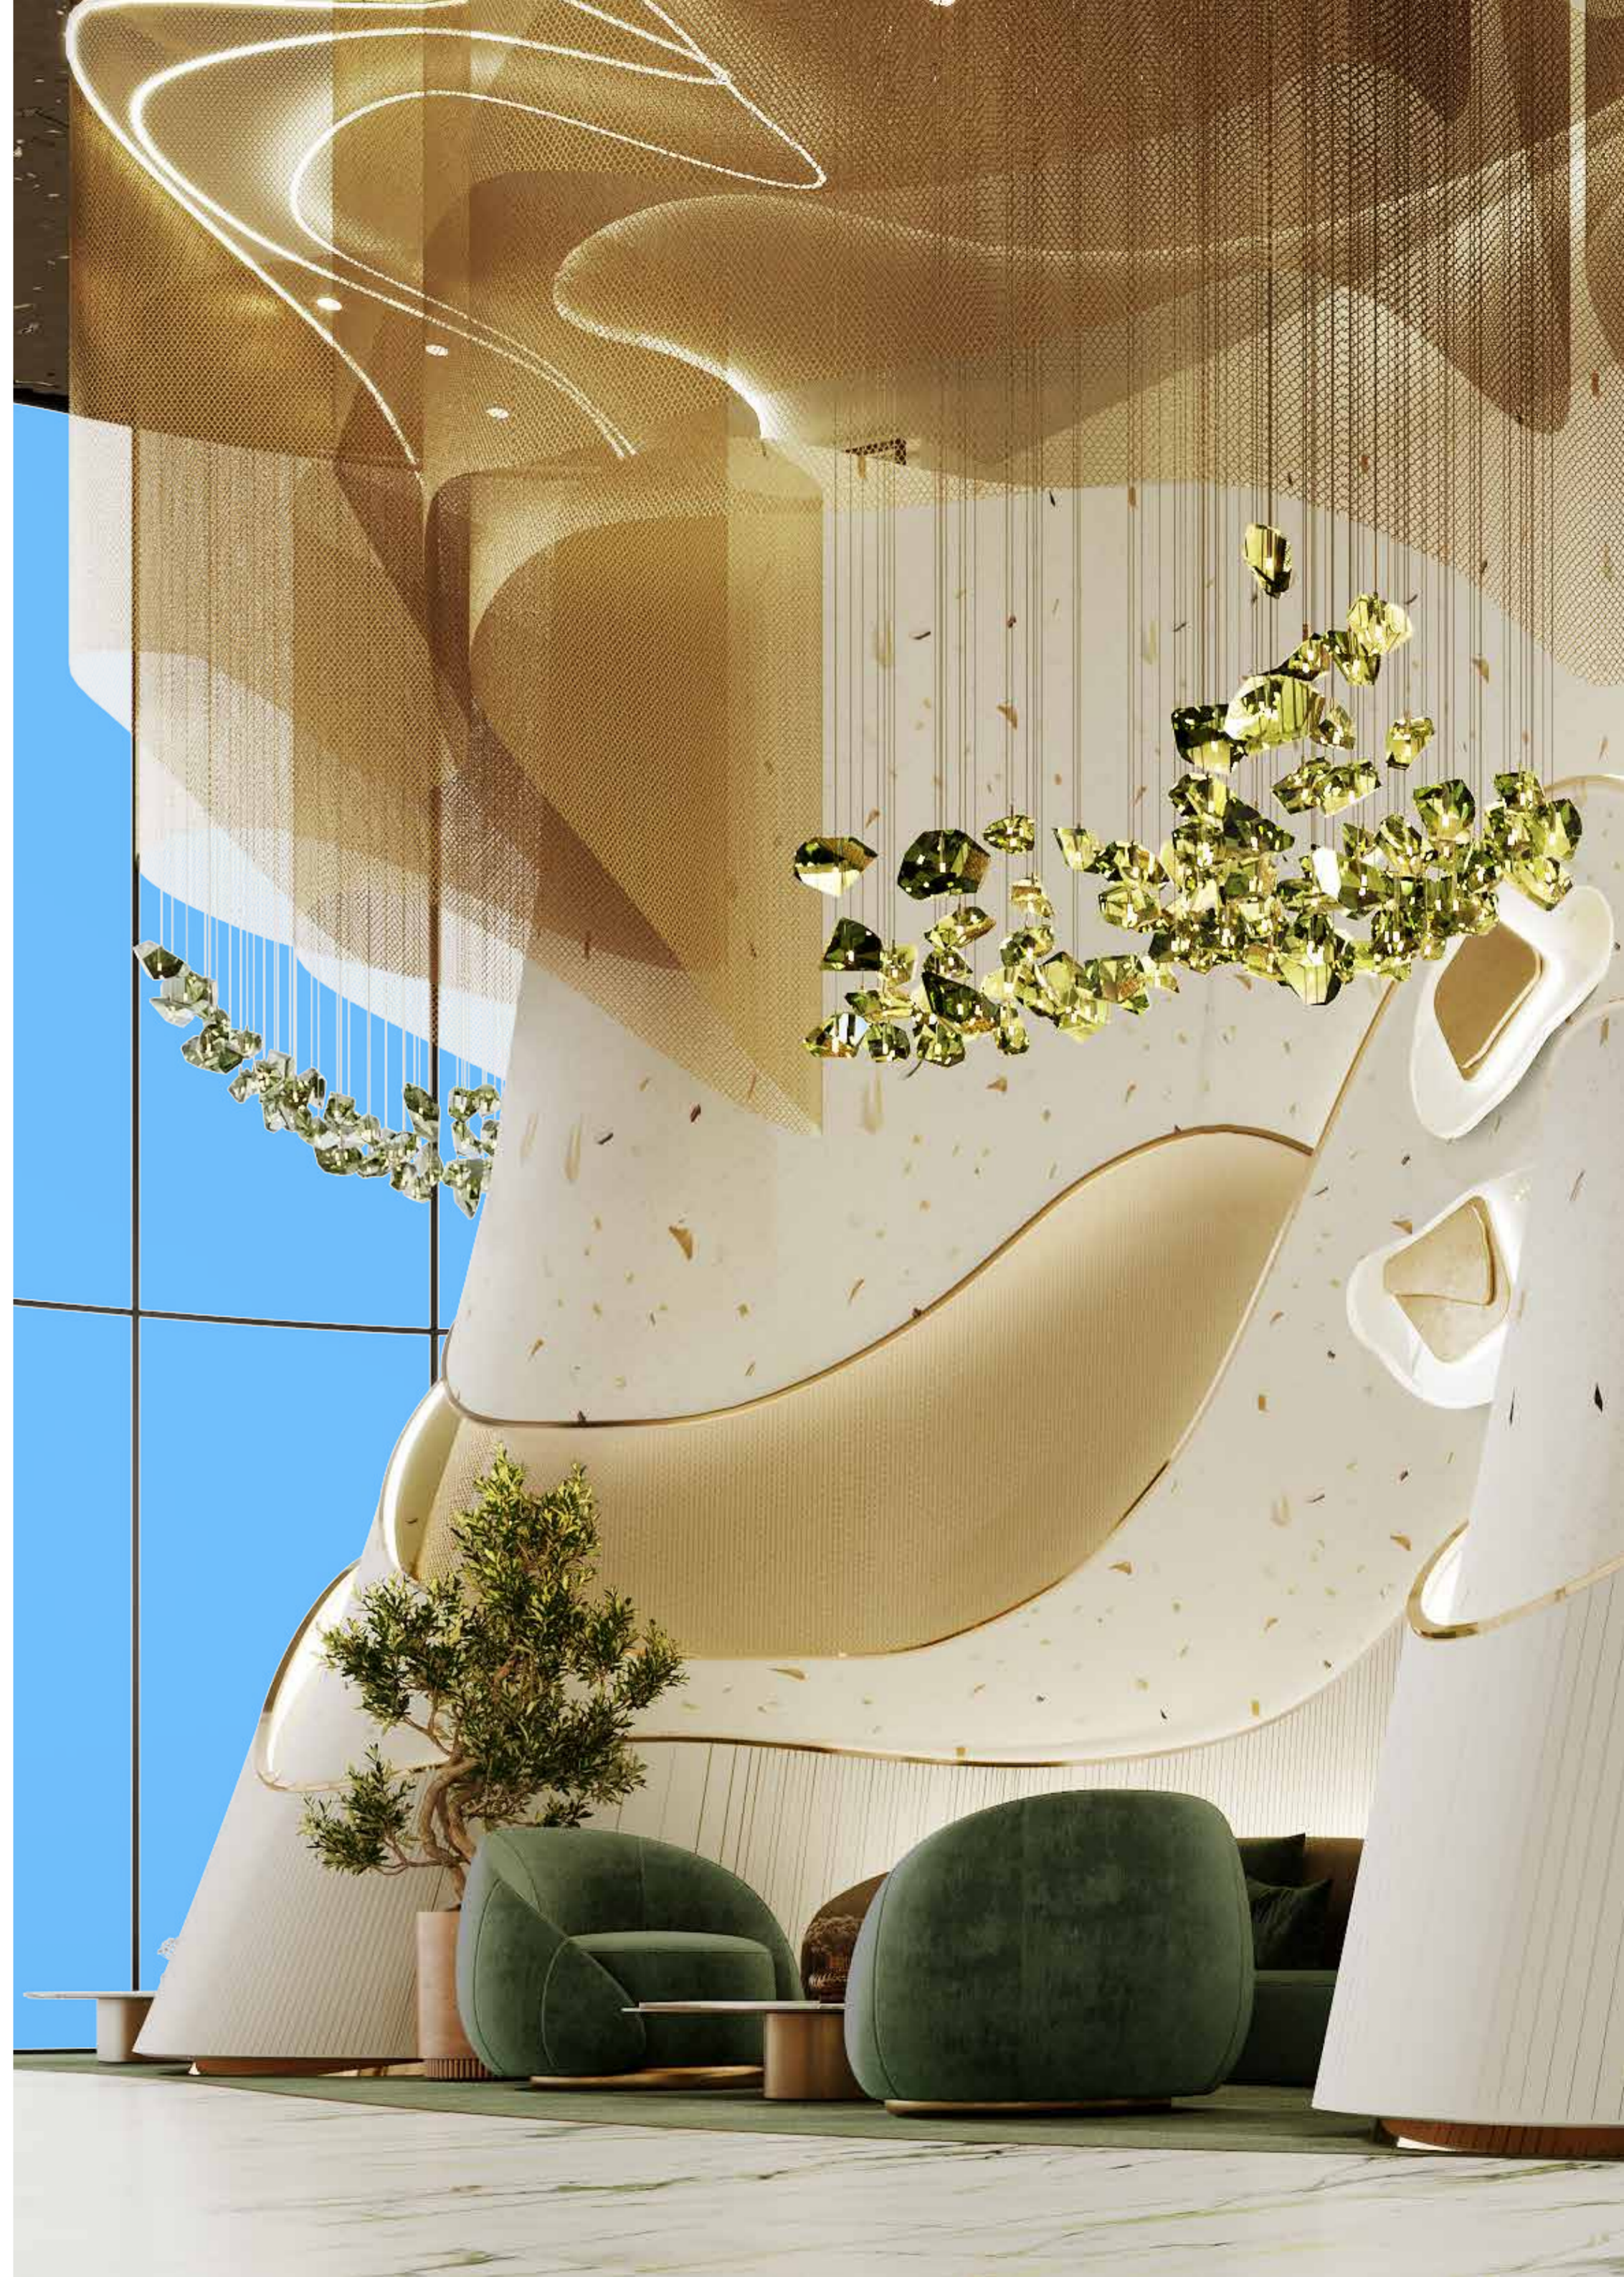

2-BEDROOM

TYPE G1-M