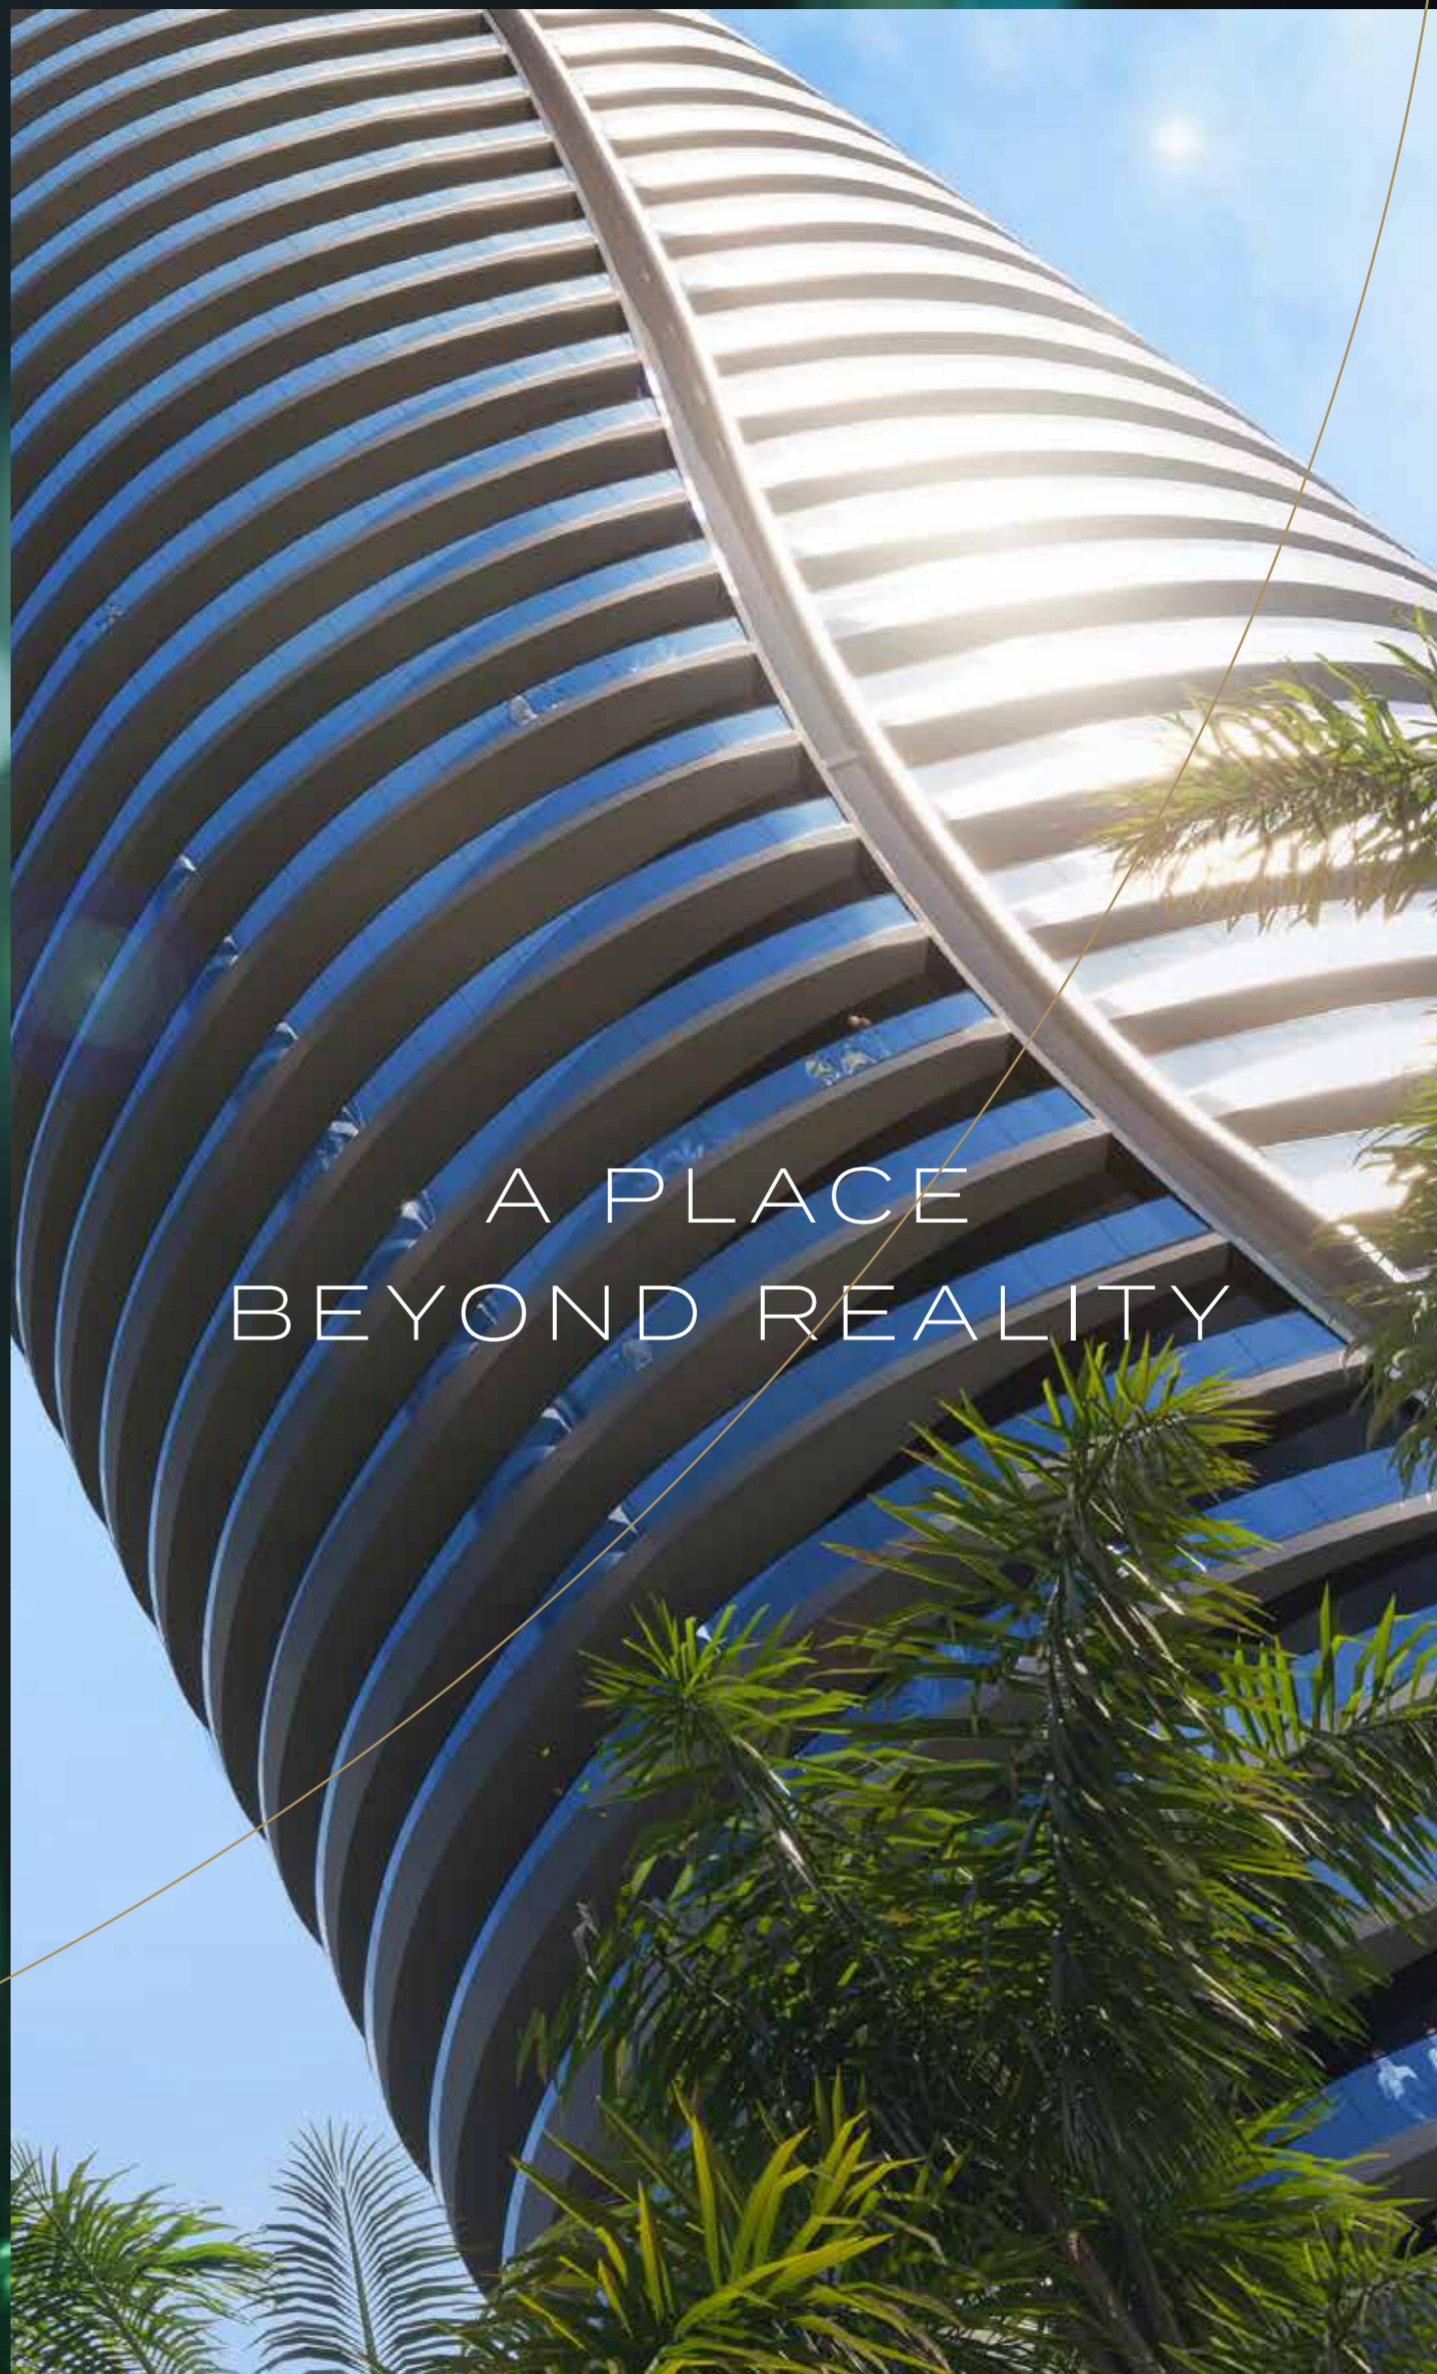

***DAMAC***

CANAL  
**C R O W N**  
de GRISOGONO

RISE ABOVE

LUXURY

ESCAPE TO  
A NEW WORLD

THAT  
TRANSCENDS  
THE BOUNDARIES  
OF TIME AND  
SPACE

A PLACE  
BEYOND REALITY

AN  
ARCHITECTURAL  
MARVEL

THAT RISES  
FROM THE  
DEPTHS OF YOUR  
IMAGINATION

PRESENTING

CANAL  
CROWN

de GRISOGONO

RISE ABOVE LUXURY

TRANQUIL  
WATERFRONT  
LIVING BY  
DUBAI CANAL

LET THE CANAL BE THE PERFECT  
BACKDROP FOR THE ARCHITECTURAL  
SPECTACLE THAT IS YOUR HOME,  
DAZZLING WITH A CROWN THAT  
SPARKLES IN THE SUNLIGHT AND  
SHINES BRIGHTLY IN THE NIGHT SKY.

# ENTER A CELESTIAL REALM

STEP INTO THE LOBBY AND BE  
TRANSPORTED TO A DIFFERENT WORLD,  
WITH EVERY CURVE AND SHAPE  
REFLECTING THE WONDERS OF  
THE UNIVERSE.