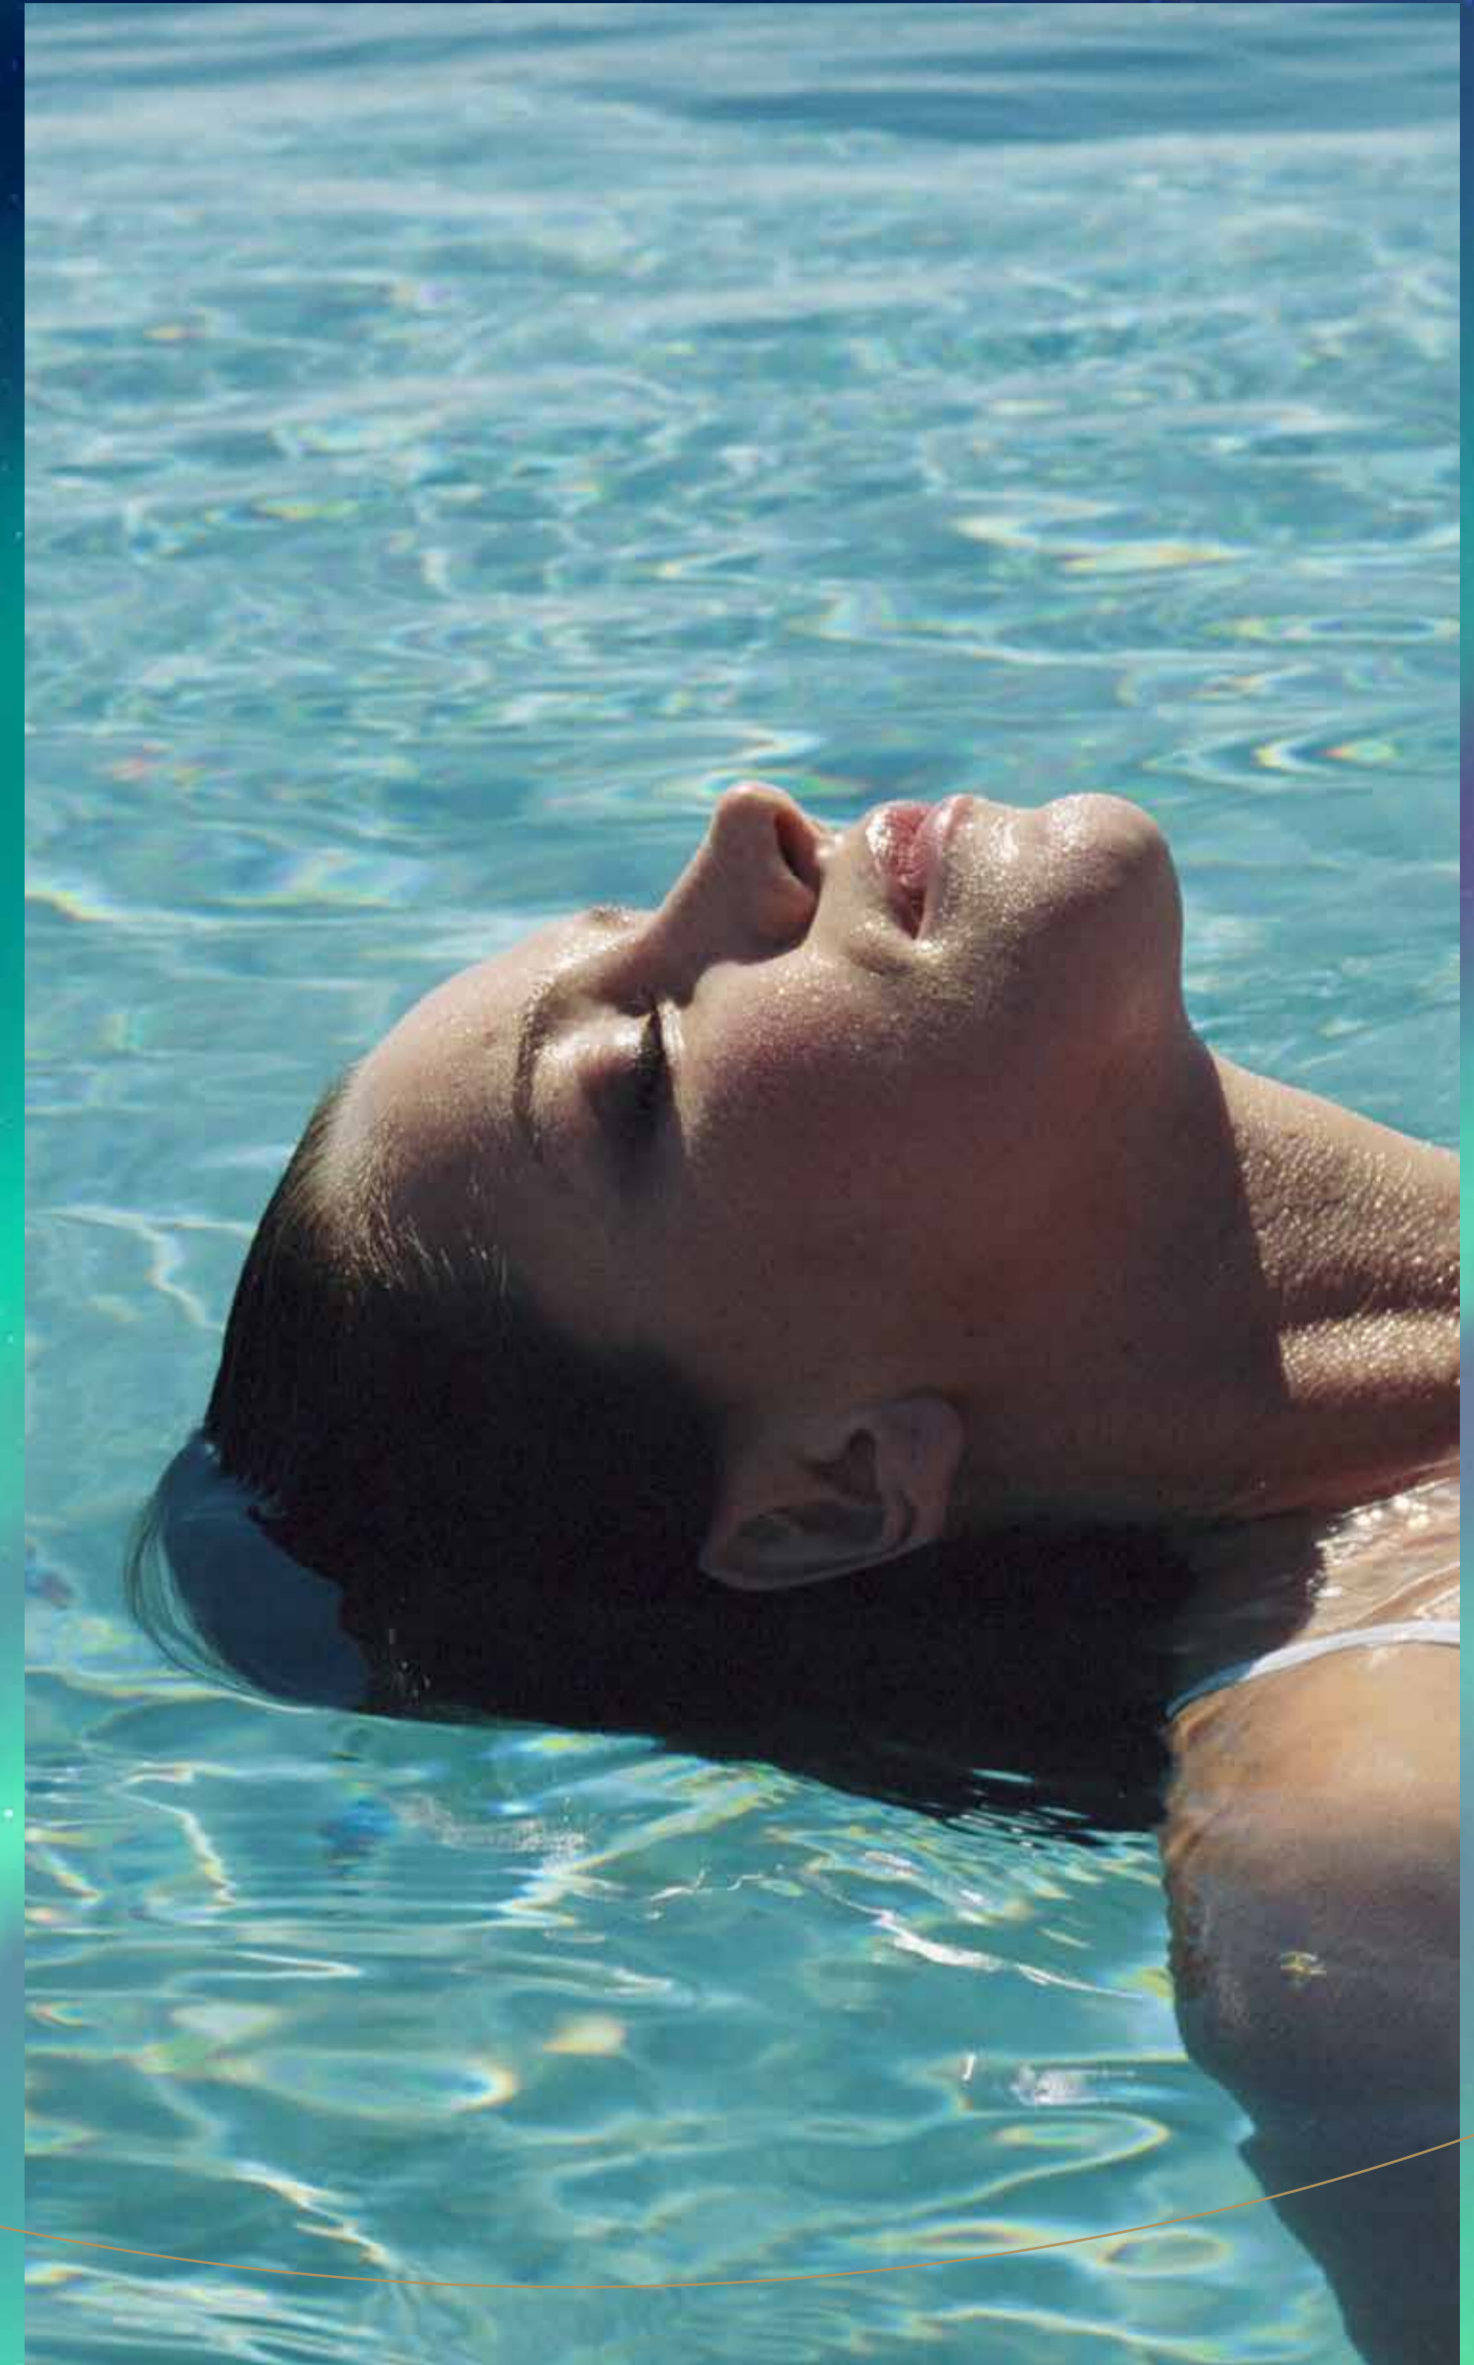

BEHOLD THE
AWE-INSPIRING
PERIDOT

A SHINING GEM THAT HAS INSPIRED
EVERY ELEMENT OF THIS MAGNIFICENT
PROPERTY, HELPING YOU DISCOVER
AN ETHEREAL WORLD.