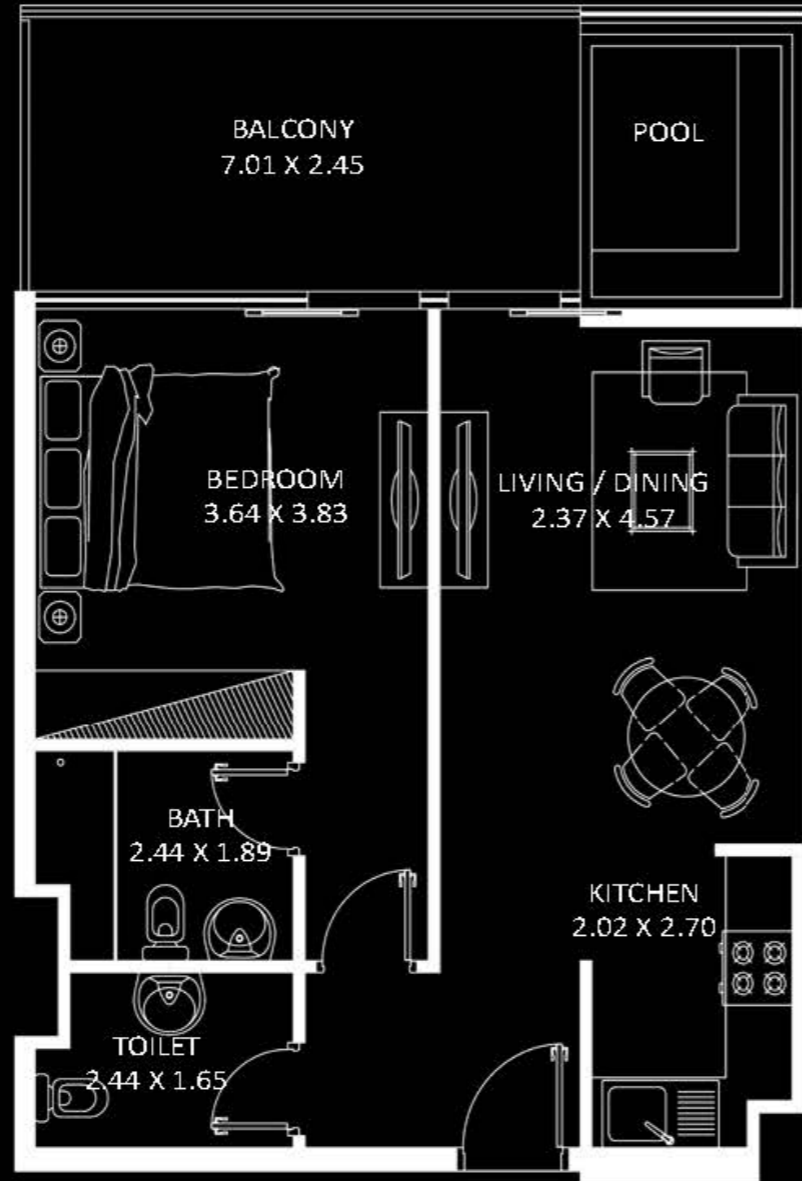

FLOOR : 5 - 7

TOWER B

TOWER A

STUDIO TYPE - A

AREA:

Apartment :
321 TO 329 SQ.FT.
Balcony :
90 TO 111 SQ.FT.
Total :
418 TO 440 SQ.FT.

FLOOR : TYP 22 - 26

TOWER B

UNITS IN TOWER B

502 - 702
 802 - 1902
 2001 - 2101
 2202 - 2602

1 BEDROOM TYPE -A

FLOOR : 7

TOWER B

TOWER A

FLOOR : TYP 8-19 / 22-26

TOWER B

UNITS IN TOWER A

(2703-2704) - (2803-2804)
(2903-2904) - (3103-3104)
(3203-3204) - (3303-3304)
(3403-3404) - (3603-3604)

UNITS IN TOWER B

2703-2704) - (2803-2804)
(2903-2904) - (3103-3104)

FLOOR : TYP 27-28

TOWER B

TOWER A

1 BEDROOM TYPE -F

AREA:

Apartment :

543 SQ.FT.

Balcony :

188 SQ.FT.