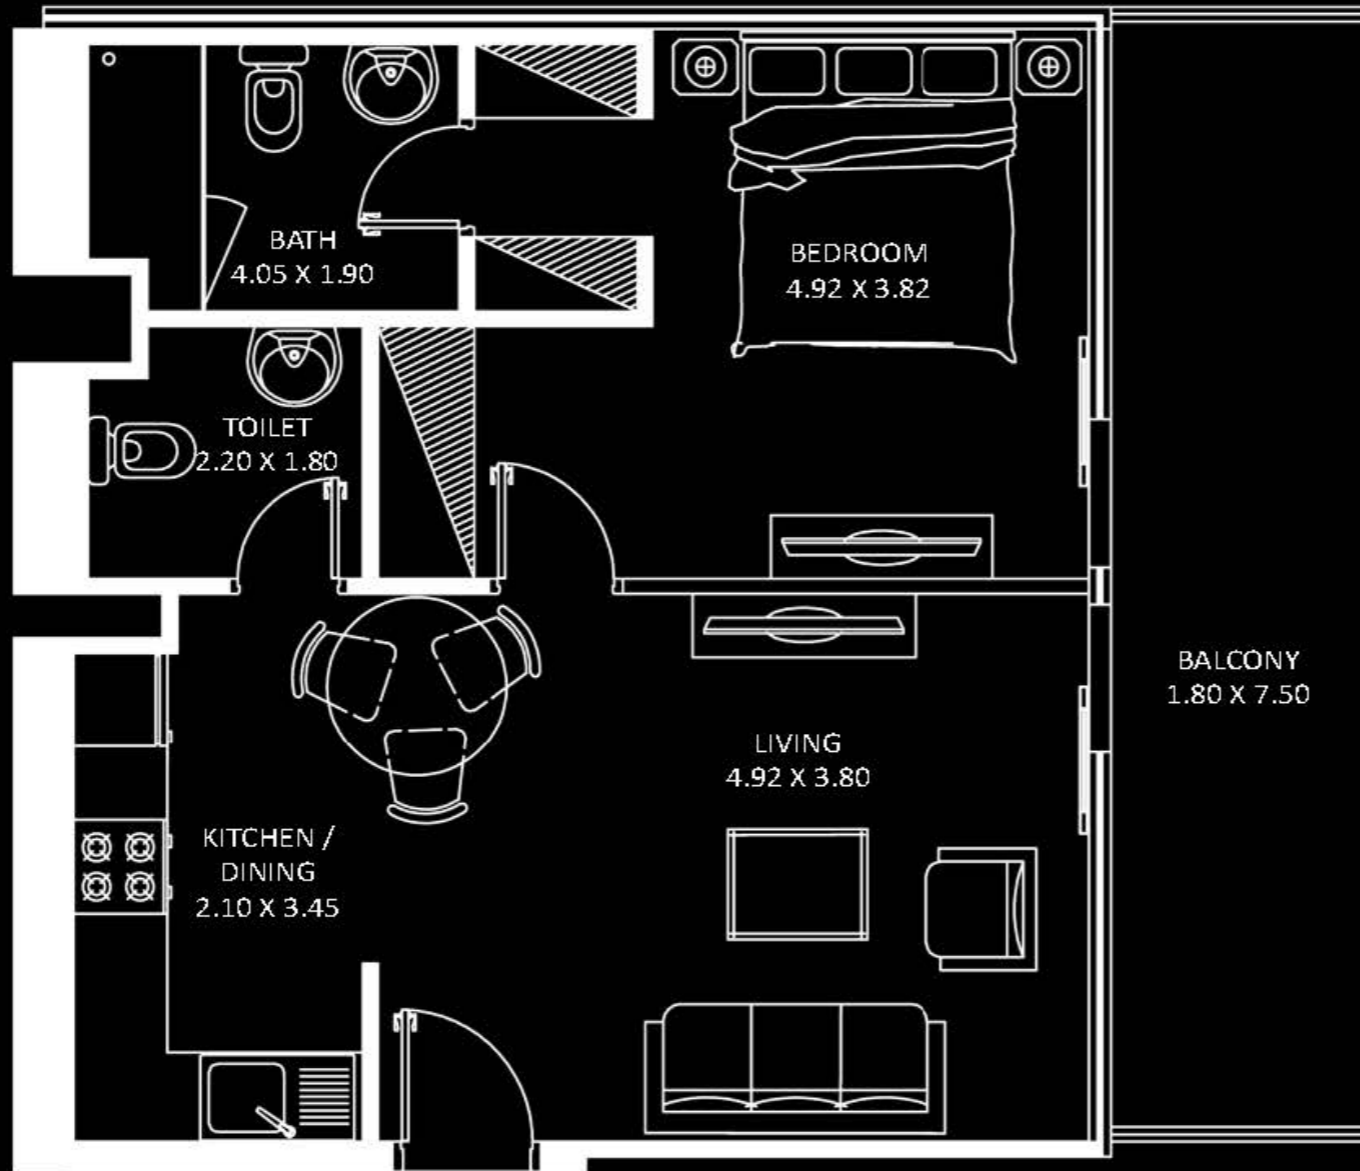

UNITS IN TOWER B

502 - 702
 802 - 1902
 2001 - 2101
 2202 - 2602

1 BEDROOM TYPE -A

FLOOR : 7

TOWER B

TOWER A

FLOOR : TYP 8-19 / 22-26

TOWER B

TOWER A

FLOOR : TYP 27-31

TOWER B

TOWER A

AREA:

Apartment : 585 TO 594 SQ.FT.

Balcony : 145 SQ.FT.

Total : 731 TO 739 SQ.FT.