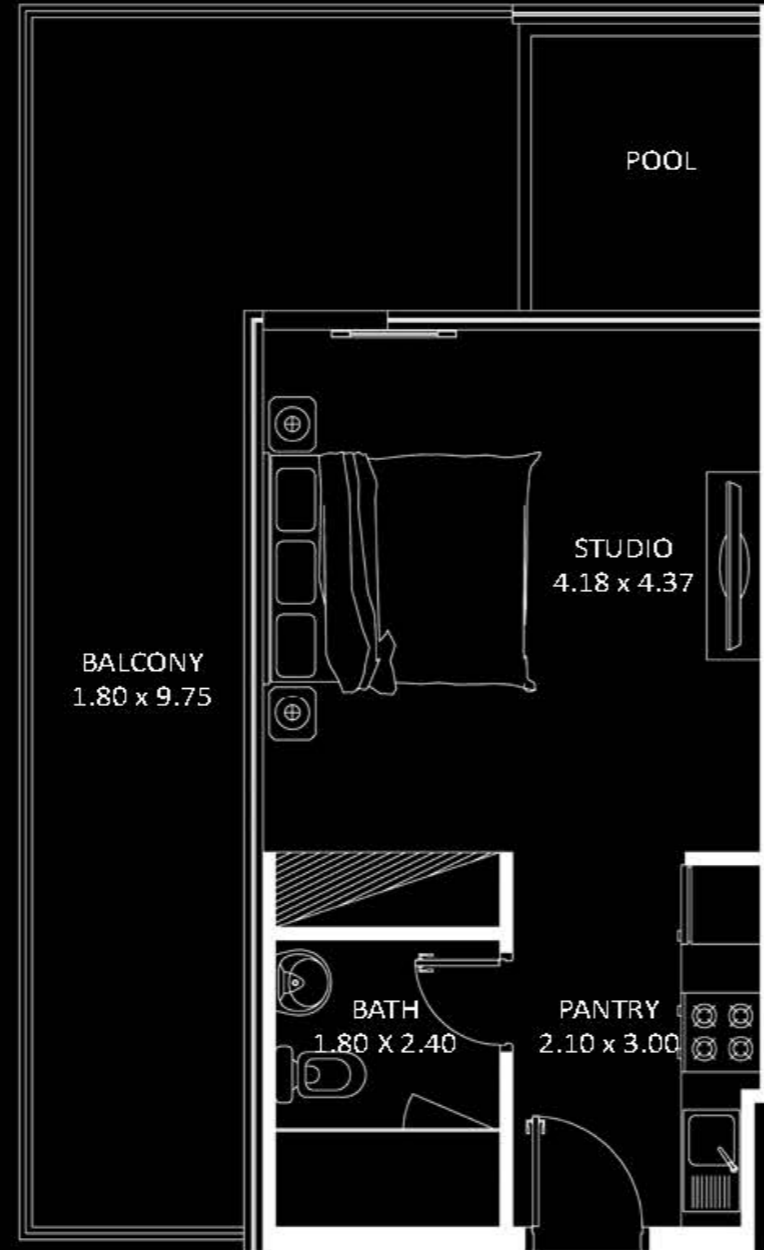

FLOOR : 5 - 7

TOWER B

TOWER A

STUDIO TYPE - A

AREA:

Apartment :
321 TO 329 SQ.FT.
Balcony :
90 TO 111 SQ.FT.
Total :
418 TO 440 SQ.FT.

FLOOR : TYP 22 - 26

TOWER B

UNITS IN TOWER B

(503 - 507) - (703 - 707)
(803 - 807) - (1903 - 1907)
(2002 - 2006) - (2102 - 2106)
(2203 - 2207) - (2603 - 2607)
2705 - 2805

PRESIDENTIAL STUDIO

TYPE - B

FLOOR : 5 - 7

TOWER B

TOWER A

FLOOR : 22 - 26

TOWER B

TOWER A

FLOOR : TYP 8 - 19

TOWER B

TOWER A

FLOOR : 20 - 21

TOWER B

TOWER A

UNITS IN TOWER B

502 - 702
 802 - 1902
 2001 - 2101
 2202 - 2602

1 BEDROOM TYPE -A

FLOOR : 7

TOWER B

TOWER A

FLOOR : TYP 8-19 / 22-26

TOWER B