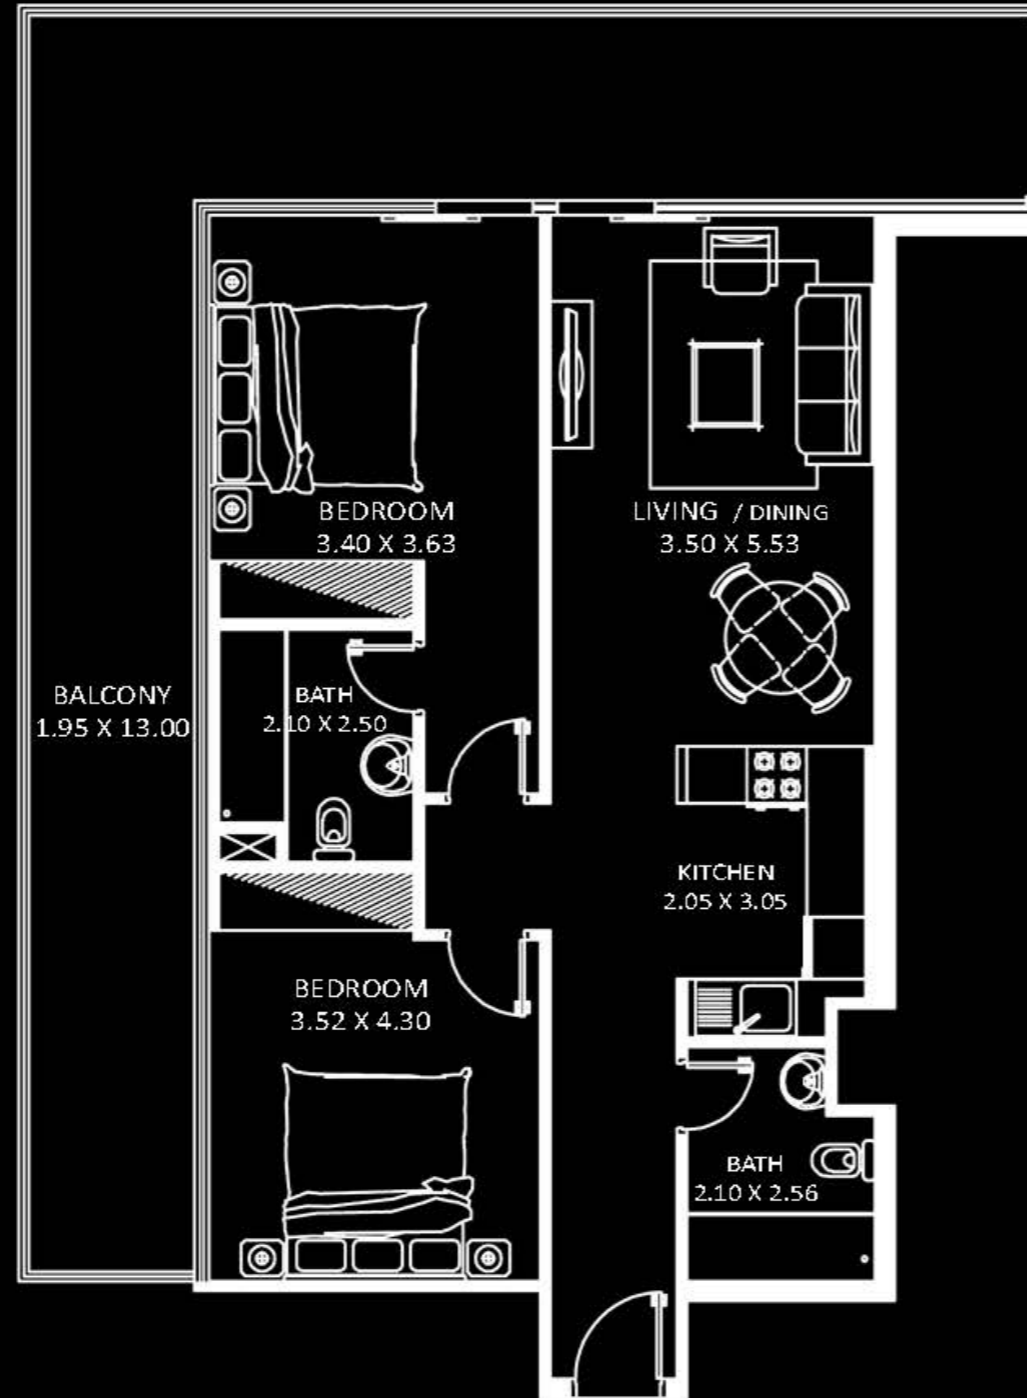

UNITS IN TOWER B

502 - 702
 802 - 1902
 2001 - 2101
 2202 - 2602

1 BEDROOM TYPE -A

FLOOR : 7

TOWER B

TOWER A

FLOOR : TYP 8-19 / 22-26

TOWER B

TOWER A

FLOOR : TYP 27-31

TOWER B

TOWER A

AREA:

Apartment : 585 TO 594 SQ.FT.

Balcony : 145 SQ.FT.

Total : 731 TO 739 SQ.FT.

FLOOR

7TH
TYP 08TH - 19TH
TYP 22ND - 33RD
TYP 34TH - 36TH
37TH
38TH

UNITS IN TOWER A

701
801 - 1901
2201 - 3301
3401 - 3601
3701
3801

UNITS IN TOWER B

701
801- 1901
2201 - 3301

FLOOR : 32

TOWER B

Total :
1,219 SQ.FT.

FLOOR
6TH

UNITS IN TOWER A
609

UNITS IN TOWER B
609

2 BEDROOM TYPE - D

FLOOR : 5

TOWER B

TOWER A