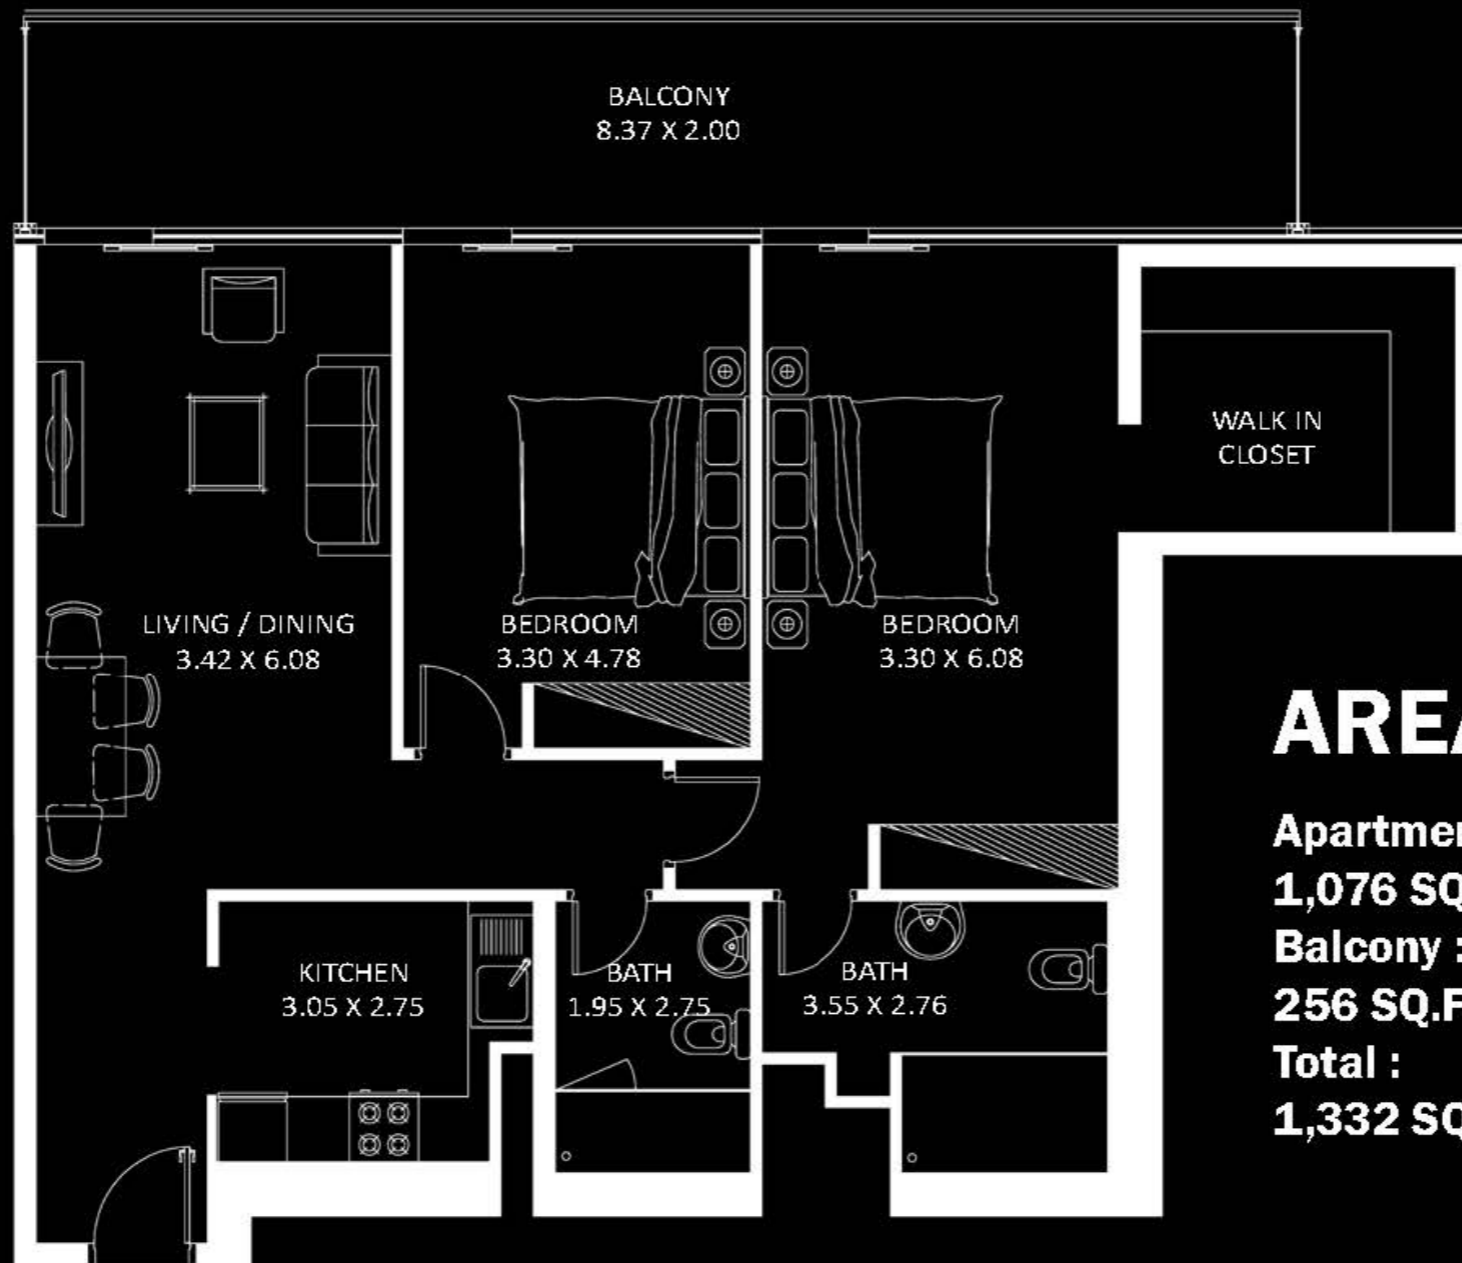

AREA:

Apartment :
1,076 SQ.FT.
Balcony :
256 SQ.FT.
Total :
1,332 SQ.FT.

FLOOR

5TH

UNITS IN TOWER A

510

UNITS IN TOWER B

510