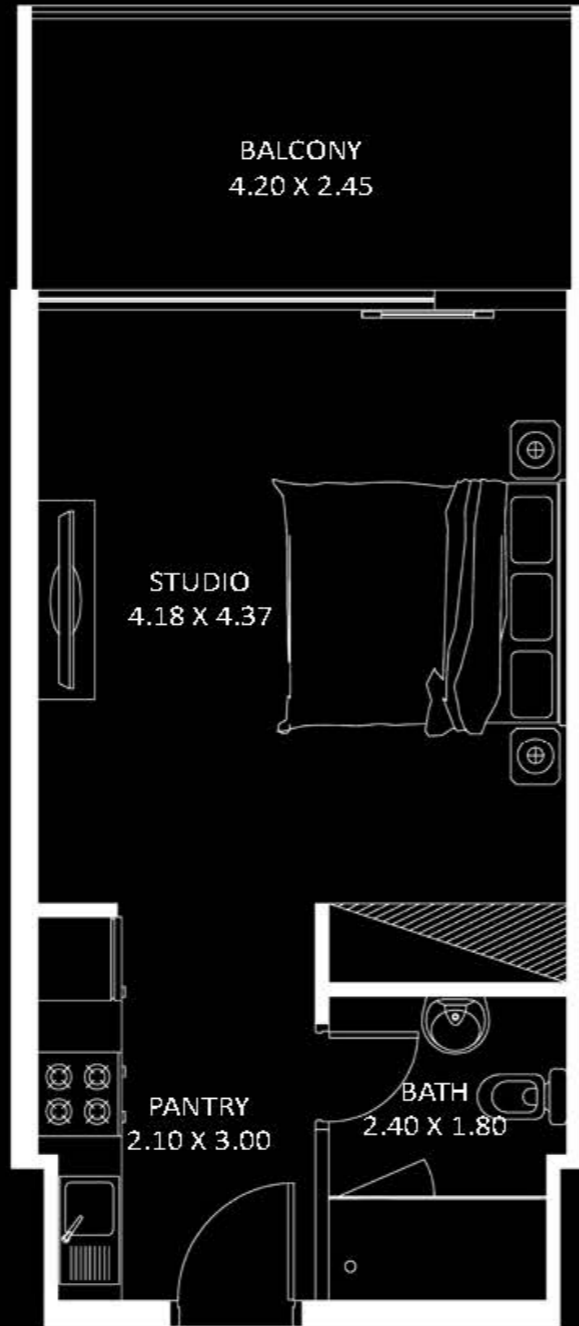

FLOOR : 5 - 7

TOWER B

TOWER A

STUDIO TYPE - A

AREA:

Apartment :
321 TO 329 SQ.FT.
Balcony :
90 TO 111 SQ.FT.
Total :
418 TO 440 SQ.FT.

FLOOR : TYP 22 - 26

TOWER B

TOWER A

FLOOR : TYP 27-28

TOWER B

TOWER A

FLOOR : TYP 8 - 19

TOWER B

TOWER A

FLOOR : 20, 21

TOWER B

TOWER A

FLOOR

5TH - 7TH
TYP 08TH - 19TH
TYP 20TH - 21ST
TYP 22ND - 26TH
TYP 27TH - 28TH

UNITS IN TOWER A

(503 - 507) - (703 - 707)
(803 - 807) - (1903 - 1907)
(2002 - 2006) - (2102 - 2106)
(2203 - 2207) - (2603 - 2607)
2705 - 2805