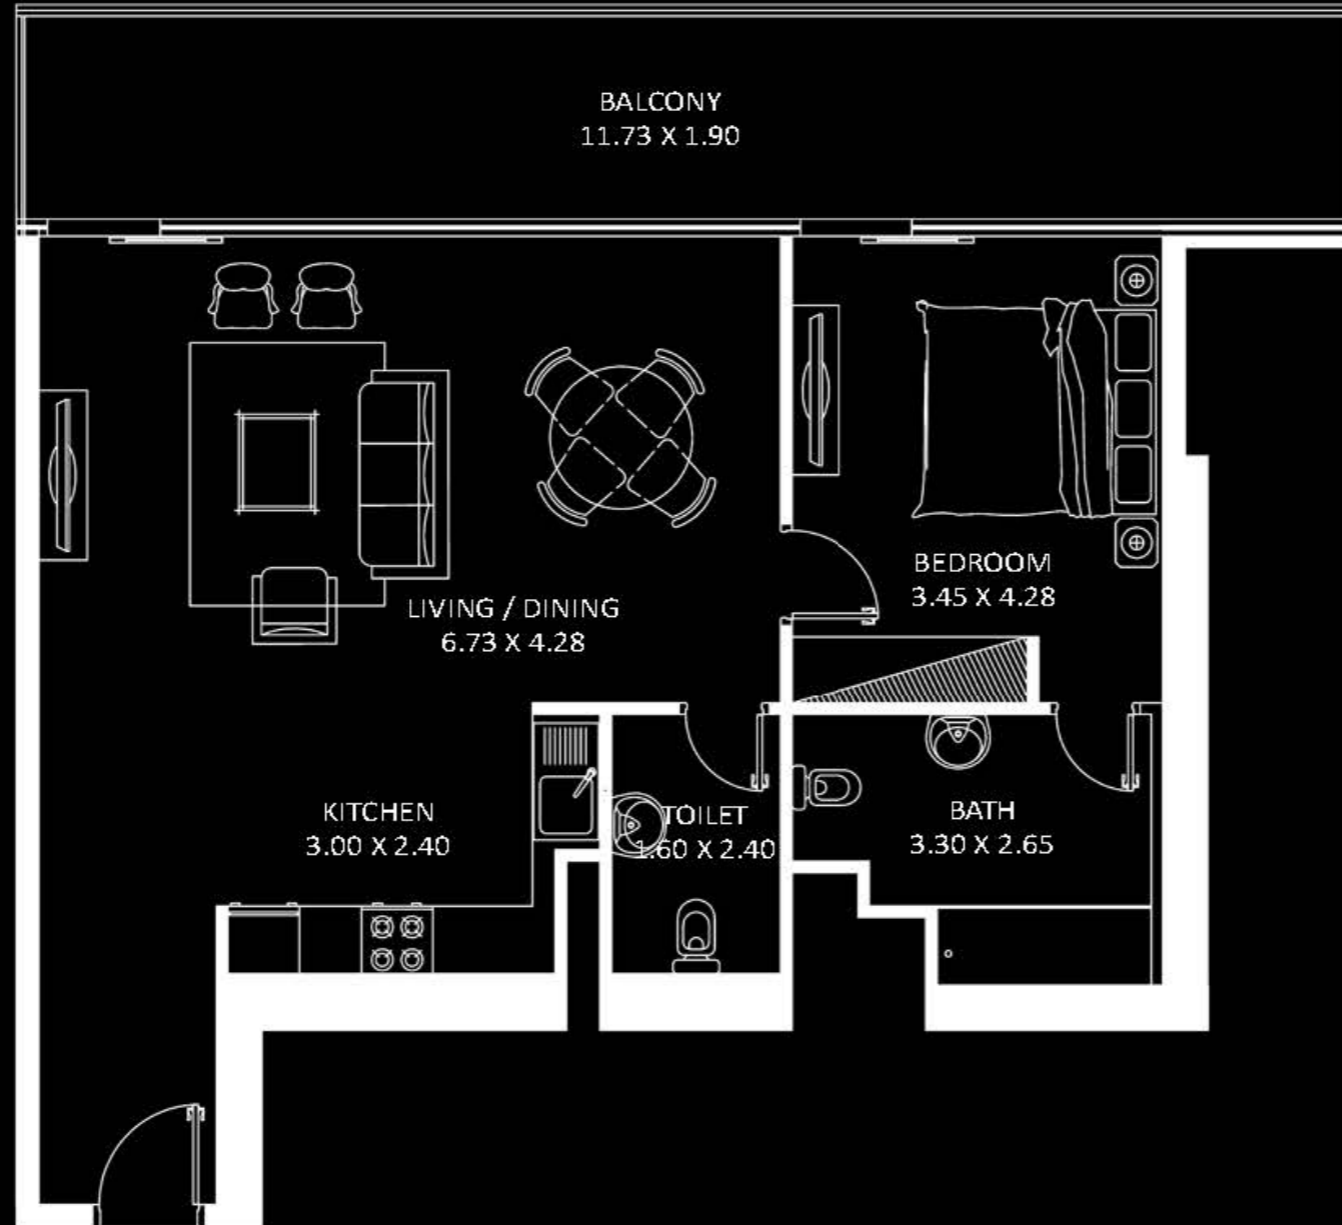

1 BEDROOM TYPE -H

FLOOR : 6

AREA:

Apartment :

780 SQ.FT.

Balcony :

242 SQ.FT.

Total :

1,022 SQ.FT.

FLOOR
6TH

UNITS IN TOWER A
610

UNITS IN TOWER B
610