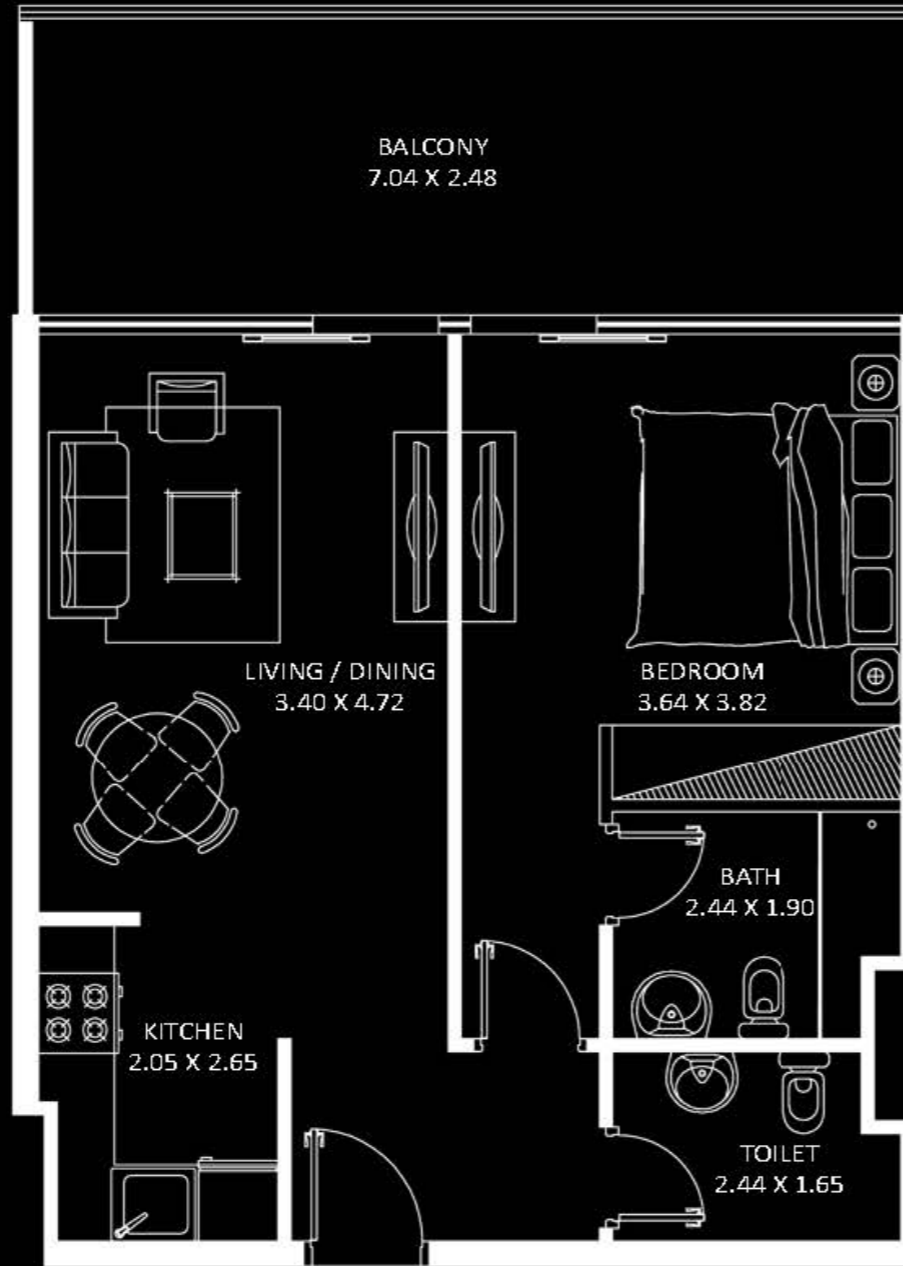

TOWER B

TOWER A

FLOOR : TYP 29 - 31

TOWER B

TOWER A

1 BEDROOM TYPE - E

AREA:

Apartment :
549 TO 554 SQ.FT.
Balcony :
184 TO 186 SQ.FT.
Total :
733 TO 740 SQ.FT.