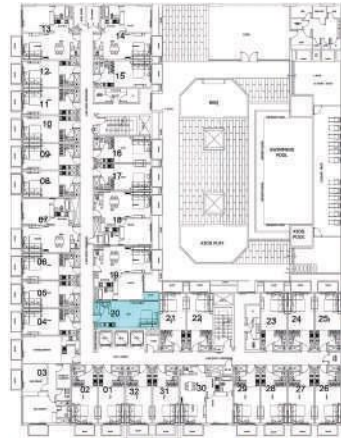

# Studio

TYPE 1 - STUDIO UNIT

TYPICAL FLOOR PLAN

FIRST FLOOR KEY PLAN

TOTAL AREA RANGE

390.01 - 396.22 SQ. FT.

TYPICAL FLOORS FLAT NOS

01, 02, 04, 05, 06, 08, 09, 10, 11, 12,  
15, 16, 17, 18, 22, 23, 24, 25, 26, 27,  
28, 29, 30, 31, 33, 34

FIRST FLOOR FLAT NOS

01, 02, 04, 05, 06, 08, 09, 10, 11,  
12, 15, 16, 17, 21, 22, 23, 24, 25,  
26, 27, 28, 29, 31, 32

ELZ

# Studio

TYPE 2 - STUDIO UNIT

TYPICAL FLOOR PLAN

FIRST FLOOR KEY PLAN

TOTAL AREA RANGE  
425.06 - 425.51 SQ. FT.

TYPICAL FLOORS FLAT NOS  
21

FIRST FLOOR FLAT NOS  
20

# 1 BR

TYPE 1 - 1 BR UNIT

TYPICAL FLOOR PLAN

FIRST FLOOR KEY PLAN

TOTAL AREA RANGE  
690.29 - 693.78 SQ. FT.

TYPICAL FLOORS FLAT NOS  
07, 13, 14, 19, 32

FIRST FLOOR FLAT NOS  
07, 13, 14, 18, 30

ELZ