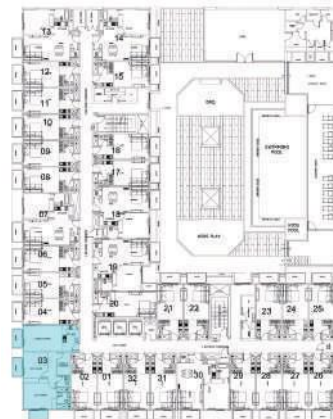

FIRST FLOOR KEY PLAN

TOTAL AREA RANGE

1145.92 - 1150.73 SQ. FT.

TYPICAL FLOORS FLAT NOS

03

FIRST FLOOR FLAT NOS

03

ELZ