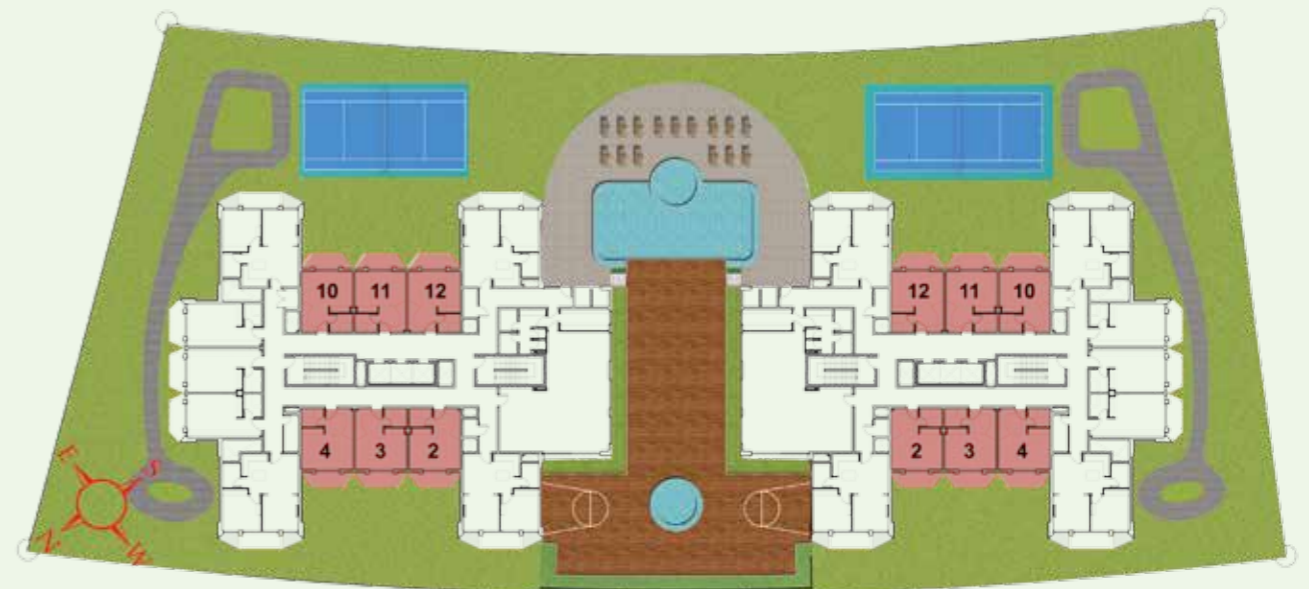

FLOOR PLANS

FIRST FLOOR STUDIO

FLAT TYPE F02 - STUDIO

(Flat No. 02, 03, 04, 10, 11,12)

TOTAL AREA 420-429 SQ FT

FIRST FLOOR STUDIO

FLAT TYPE F03 - STUDIO

(Flat No. 06, 07,08)

TOTAL AREA	424-432 SQ FT
------------	---------------

FIRST FLOOR 1 BEDROOM

FLAT TYPE F01 - 1BR

(Flat No. 01, 05, 09, 13)

TOTAL AREA

698 SQ FT

TYPICAL FLOOR PLAN

STUDIO

FLAT TYPE T02 - STUDIO

(Flat No. 02, 03, 04, 10, 11, 12)

TOTAL AREA	401-410 SQ FT
------------	---------------

TYPICAL FLOOR PLAN STUDIO

FLAT TYPE T03 - STUDIO

(Flat No. 06, 07, 08)

TOTAL AREA 412 - 415 SQ FT

TYPICAL FLOOR PLAN 1 BEDROOM

FLAT TYPE T01 - 1BR (Flat No. 01, 05, 09, 13)

TOTAL AREA

698 SQ FT

TYPICAL FLOOR PLAN 2 BEDROOM

FLAT TYPE T04 - 2BR (Flat No. 14, 15)

TOTAL AREA

990 SQ FT