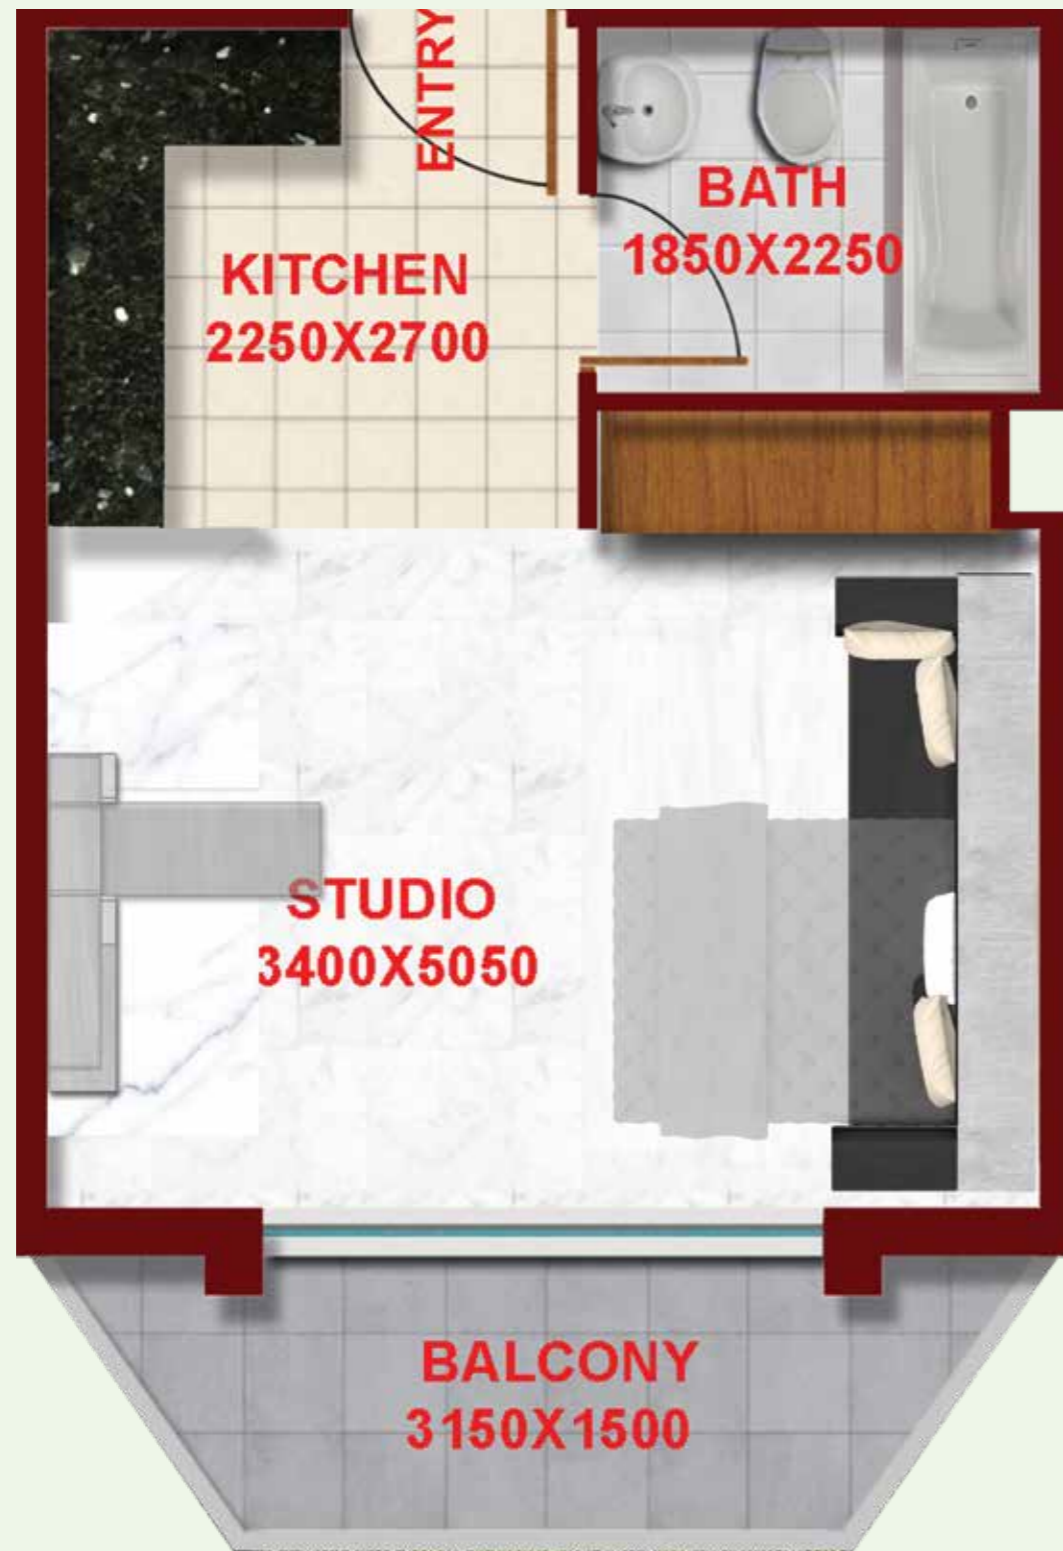

FLOOR PLANS

FIRST FLOOR STUDIO

FLAT TYPE F02 - STUDIO

(Flat No. 02, 03, 04, 10, 11,12)

TOTAL AREA 420-429 SQ FT

FIRST FLOOR STUDIO

FLAT TYPE F03 - STUDIO

(Flat No. 06, 07,08)

TOTAL AREA	424-432 SQ FT
------------	---------------

FIRST FLOOR 1 BEDROOM

FLAT TYPE F01 - 1BR

(Flat No. 01, 05, 09, 13)

TOTAL AREA

698 SQ FT

TYPICAL FLOOR PLAN

STUDIO

FLAT TYPE T02 - STUDIO

(Flat No. 02, 03, 04, 10, 11, 12)

TOTAL AREA	401-410 SQ FT
------------	---------------

TYPICAL FLOOR PLAN STUDIO

FLAT TYPE T03 - STUDIO

(Flat No. 06, 07, 08)

TOTAL AREA 412 - 415 SQ FT

TYPICAL FLOOR PLAN 1 BEDROOM

FLAT TYPE T01 - 1BR (Flat No. 01, 05, 09, 13)

TOTAL AREA

698 SQ FT

TYPICAL FLOOR PLAN 2 BEDROOM

FLAT TYPE T04 - 2BR (Flat No. 14, 15)

TOTAL AREA

990 SQ FT