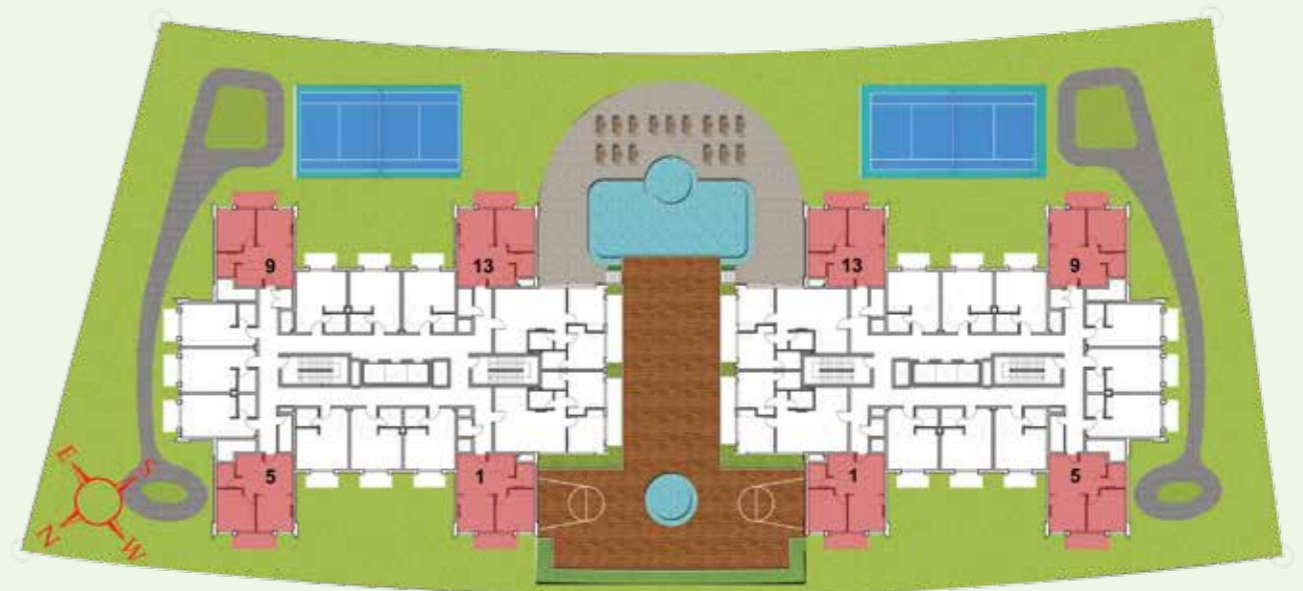

FLOOR PLANS

FIRST FLOOR STUDIO

FLAT TYPE F02 - STUDIO

(Flat No. 02, 03, 04, 10, 11,12)

TOTAL AREA 420-429 SQ FT

FIRST FLOOR STUDIO

FLAT TYPE F03 - STUDIO

(Flat No. 06, 07,08)

TOTAL AREA	424-432 SQ FT
------------	---------------

FIRST FLOOR 1 BEDROOM

FLAT TYPE F01 - 1BR

(Flat No. 01, 05, 09, 13)

TOTAL AREA

698 SQ FT

TYPICAL FLOOR PLAN

STUDIO

FLAT TYPE T02 - STUDIO

(Flat No. 02, 03, 04, 10, 11, 12)

TOTAL AREA	401-410 SQ FT
------------	---------------

TYPICAL FLOOR PLAN STUDIO

FLAT TYPE T03 - STUDIO

(Flat No. 06, 07, 08)

TOTAL AREA 412 - 415 SQ FT

TYPICAL FLOOR PLAN 1 BEDROOM

FLAT TYPE T01 - 1BR (Flat No. 01, 05, 09, 13)

TOTAL AREA

698 SQ FT

TYPICAL FLOOR PLAN 2 BEDROOM

FLAT TYPE T04 - 2BR (Flat No. 14, 15)

TOTAL AREA

990 SQ FT