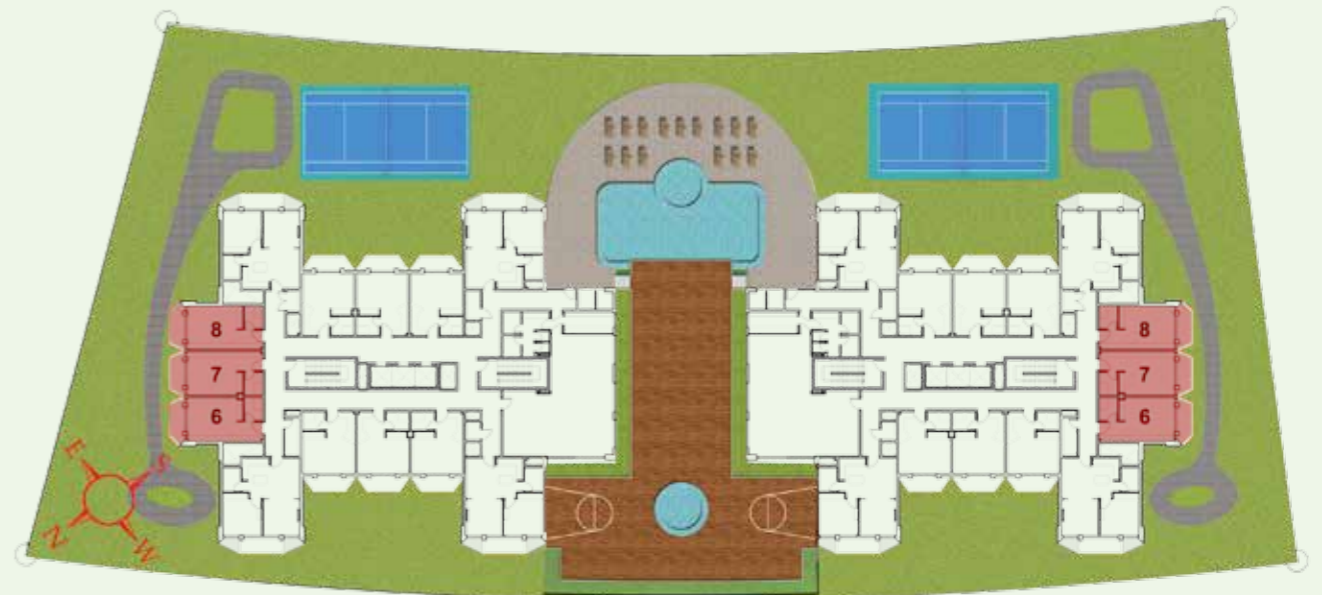

FLOOR PLANS

FIRST FLOOR STUDIO

FLAT TYPE F02 - STUDIO

(Flat No. 02, 03, 04, 10, 11,12)

TOTAL AREA 420-429 SQ FT

FIRST FLOOR STUDIO

FLAT TYPE F03 - STUDIO

(Flat No. 06, 07,08)

TOTAL AREA	424-432 SQ FT
------------	---------------

FIRST FLOOR 1 BEDROOM

FLAT TYPE F01 - 1BR

(Flat No. 01, 05, 09, 13)

TOTAL AREA

698 SQ FT

TYPICAL FLOOR PLAN

STUDIO

FLAT TYPE T02 - STUDIO

(Flat No. 02, 03, 04, 10, 11, 12)

TOTAL AREA	401-410 SQ FT
------------	---------------

TYPICAL FLOOR PLAN STUDIO

FLAT TYPE T03 - STUDIO

(Flat No. 06, 07, 08)

TOTAL AREA 412 - 415 SQ FT

TYPICAL FLOOR PLAN 1 BEDROOM

FLAT TYPE T01 - 1BR (Flat No. 01, 05, 09, 13)

TOTAL AREA

698 SQ FT

TYPICAL FLOOR PLAN 2 BEDROOM

FLAT TYPE T04 - 2BR (Flat No. 14, 15)

TOTAL AREA

990 SQ FT