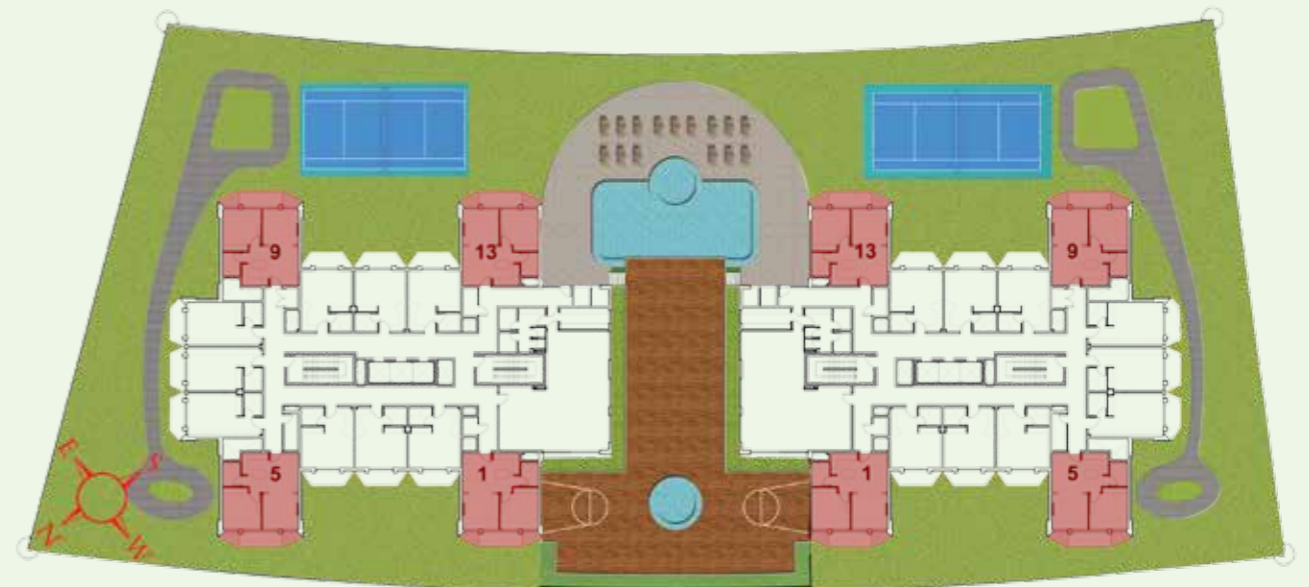

FLOOR PLANS

FIRST FLOOR STUDIO

FLAT TYPE F02 - STUDIO

(Flat No. 02, 03, 04, 10, 11,12)

TOTAL AREA 420-429 SQ FT

FIRST FLOOR STUDIO

FLAT TYPE F03 - STUDIO

(Flat No. 06, 07,08)

TOTAL AREA	424-432 SQ FT
------------	---------------

FIRST FLOOR 1 BEDROOM

FLAT TYPE F01 - 1BR

(Flat No. 01, 05, 09, 13)

TOTAL AREA

698 SQ FT

TYPICAL FLOOR PLAN

STUDIO

FLAT TYPE T02 - STUDIO

(Flat No. 02, 03, 04, 10, 11, 12)

TOTAL AREA	401-410 SQ FT
------------	---------------

TYPICAL FLOOR PLAN STUDIO

FLAT TYPE T03 - STUDIO

(Flat No. 06, 07, 08)

TOTAL AREA 412 - 415 SQ FT

TYPICAL FLOOR PLAN 1 BEDROOM

FLAT TYPE T01 - 1BR (Flat No. 01, 05, 09, 13)

TOTAL AREA

698 SQ FT

TYPICAL FLOOR PLAN 2 BEDROOM

FLAT TYPE T04 - 2BR (Flat No. 14, 15)

TOTAL AREA

990 SQ FT