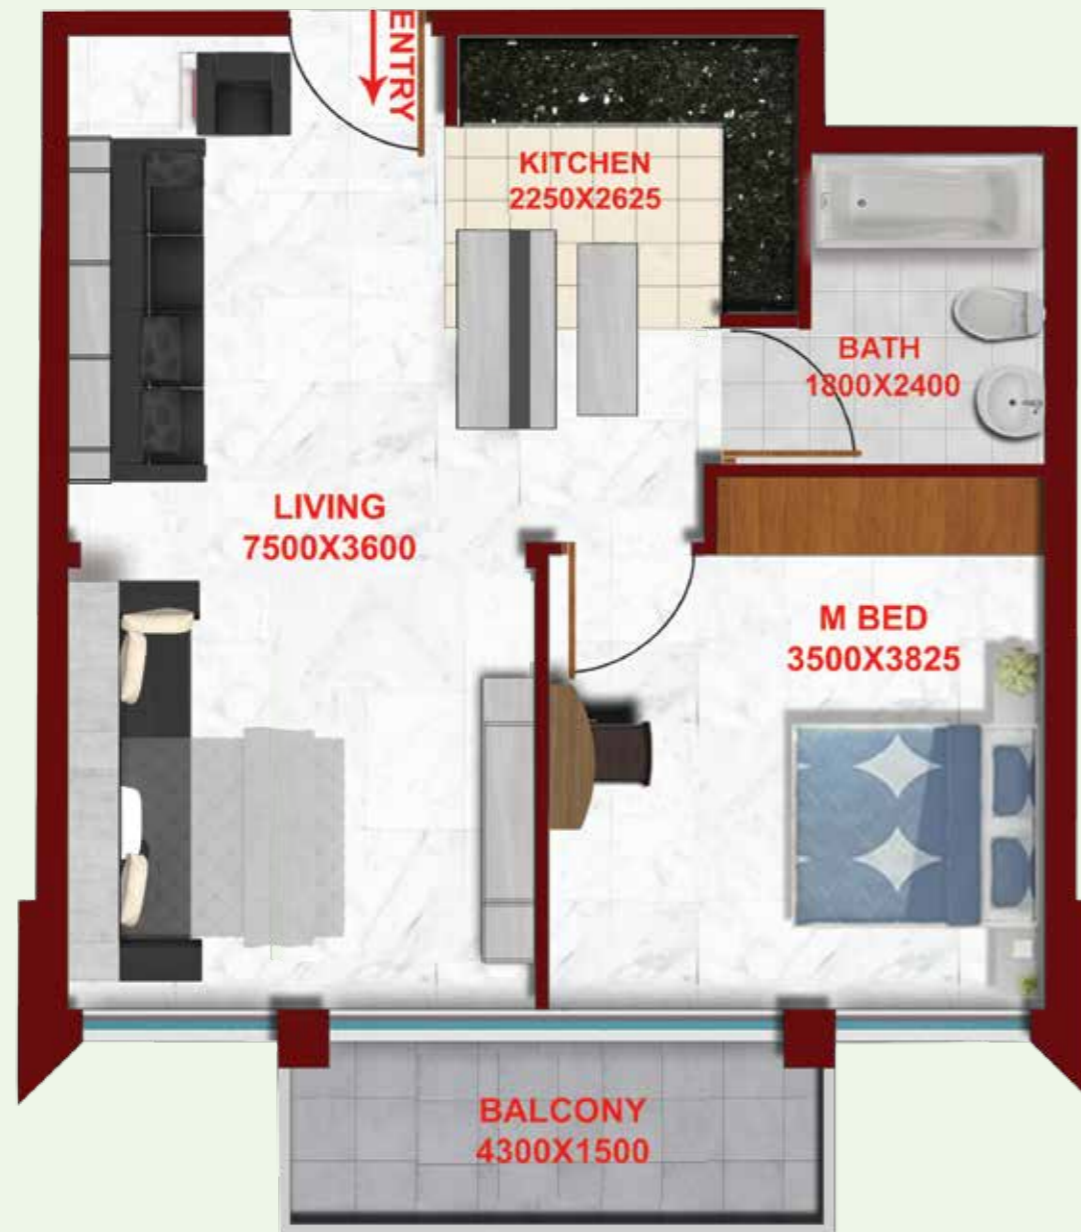

FLOOR PLANS

FIRST FLOOR STUDIO

FLAT TYPE F02 - STUDIO

(Flat No. 02, 03, 04, 10, 11,12)

TOTAL AREA 420-429 SQ FT

FIRST FLOOR STUDIO

FLAT TYPE F03 - STUDIO

(Flat No. 06, 07,08)

TOTAL AREA	424-432 SQ FT
------------	---------------

FIRST FLOOR 1 BEDROOM

FLAT TYPE F01 - 1BR

(Flat No. 01, 05, 09, 13)

TOTAL AREA

698 SQ FT

TYPICAL FLOOR PLAN

STUDIO

FLAT TYPE T02 - STUDIO

(Flat No. 02, 03, 04, 10, 11, 12)

TOTAL AREA	401-410 SQ FT
------------	---------------

TYPICAL FLOOR PLAN STUDIO

FLAT TYPE T03 - STUDIO

(Flat No. 06, 07, 08)

TOTAL AREA 412 - 415 SQ FT

TYPICAL FLOOR PLAN 1 BEDROOM

FLAT TYPE T01 - 1BR (Flat No. 01, 05, 09, 13)

TOTAL AREA

698 SQ FT

TYPICAL FLOOR PLAN 2 BEDROOM

FLAT TYPE T04 - 2BR (Flat No. 14, 15)

TOTAL AREA

990 SQ FT