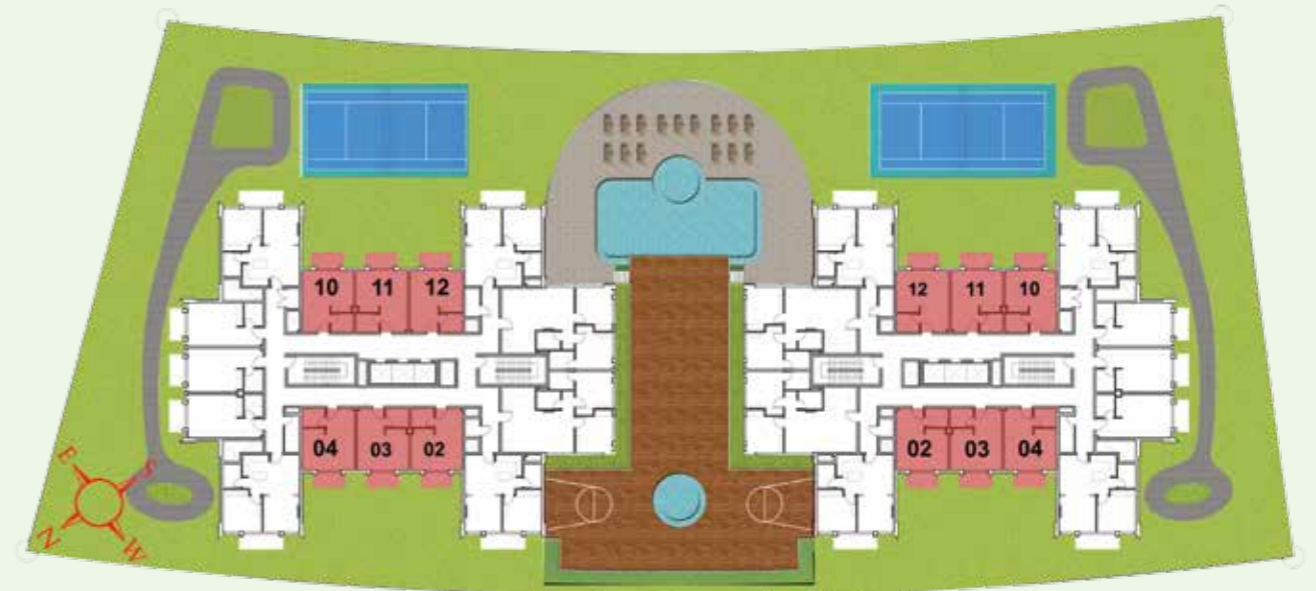

FLOOR PLANS

FIRST FLOOR STUDIO

FLAT TYPE F02 - STUDIO

(Flat No. 02, 03, 04, 10, 11,12)

TOTAL AREA 420-429 SQ FT

FIRST FLOOR STUDIO

FLAT TYPE F03 - STUDIO

(Flat No. 06, 07,08)

TOTAL AREA	424-432 SQ FT
------------	---------------

FIRST FLOOR 1 BEDROOM

FLAT TYPE F01 - 1BR

(Flat No. 01, 05, 09, 13)

TOTAL AREA

698 SQ FT

TYPICAL FLOOR PLAN

STUDIO

FLAT TYPE T02 - STUDIO

(Flat No. 02, 03, 04, 10, 11, 12)

TOTAL AREA	401-410 SQ FT
------------	---------------

TYPICAL FLOOR PLAN STUDIO

FLAT TYPE T03 - STUDIO

(Flat No. 06, 07, 08)

TOTAL AREA 412 - 415 SQ FT

TYPICAL FLOOR PLAN 1 BEDROOM

FLAT TYPE T01 - 1BR (Flat No. 01, 05, 09, 13)

TOTAL AREA

698 SQ FT

TYPICAL FLOOR PLAN 2 BEDROOM

FLAT TYPE T04 - 2BR (Flat No. 14, 15)

TOTAL AREA

990 SQ FT