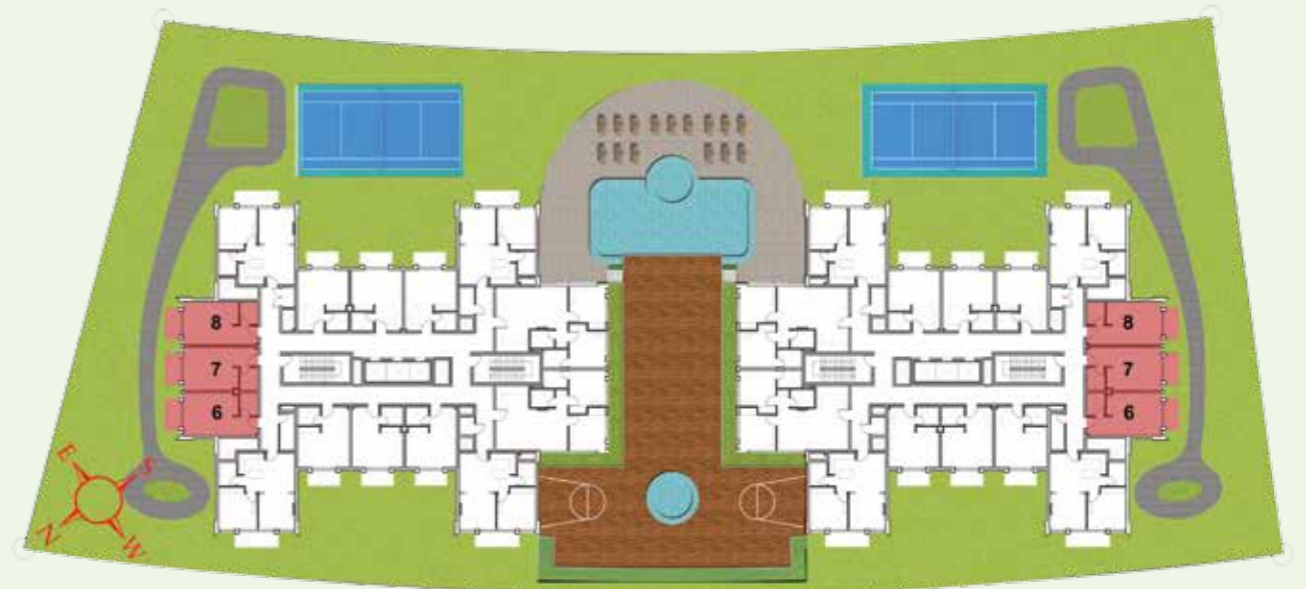

FLOOR PLANS

FIRST FLOOR STUDIO

FLAT TYPE F02 - STUDIO

(Flat No. 02, 03, 04, 10, 11,12)

TOTAL AREA 420-429 SQ FT

FIRST FLOOR STUDIO

FLAT TYPE F03 - STUDIO

(Flat No. 06, 07,08)

TOTAL AREA	424-432 SQ FT
------------	---------------

FIRST FLOOR 1 BEDROOM

FLAT TYPE F01 - 1BR

(Flat No. 01, 05, 09, 13)

TOTAL AREA

698 SQ FT

TYPICAL FLOOR PLAN

STUDIO

FLAT TYPE T02 - STUDIO

(Flat No. 02, 03, 04, 10, 11, 12)

TOTAL AREA	401-410 SQ FT
------------	---------------

TYPICAL FLOOR PLAN STUDIO

FLAT TYPE T03 - STUDIO

(Flat No. 06, 07, 08)

TOTAL AREA 412 - 415 SQ FT

TYPICAL FLOOR PLAN 1 BEDROOM

FLAT TYPE T01 - 1BR (Flat No. 01, 05, 09, 13)

TOTAL AREA

698 SQ FT

TYPICAL FLOOR PLAN 2 BEDROOM

FLAT TYPE T04 - 2BR (Flat No. 14, 15)

TOTAL AREA

990 SQ FT