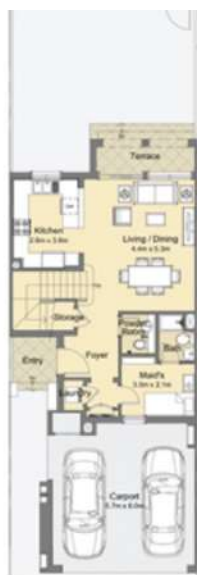

GROUND FLOOR

FIRST FLOOR

3 Bedroom + Maid Semi Detached Type A

Balcony/Terrace : 14.44 sq.m
 Suite + Balcony Area : 202.29 sq.m
 Carport : 36.39 sq.m

Total Area : 238.68 sq.m
 Suite Area : 187.85 sq.m

GROUND FLOOR

Balcony/Terrace : 6.07 sq.m

Suite + Balcony Area : 163.52 sq.m

Carport : 36.72 sq.m

Total Area : 200.24 sq.m

Suite Area : 157.45 sq.m

2 Bedroom + Maid Townhouse - Mid Type D+

Balcony/Terrace : 5.74 sq.m

Suite + Balcony Area : 137.88 sq.m

Carport : 36.48 sq.m

Total Area : 174.36 sq.m

Suite Area : 132.14 sq.m

GROUND FLOOR

FIRST FLOOR

2 Bedroom + Maid Townhouse - Mid Type D+

Balcony/Terrace : 5.74 sq.m

Suite + Balcony Area : 137.88 sq.m

Carport : 36.48 sq.m

Total Area : 174.36 sq.m

Suite Area : 132.14 sq.m

GROUND FLOOR

FIRST FLOOR

3 Bedroom + Maid Semi Detached Type A

Balcony/Terrace : 14.44 sq.m

Suite + Balcony Area : 202.29 sq.m