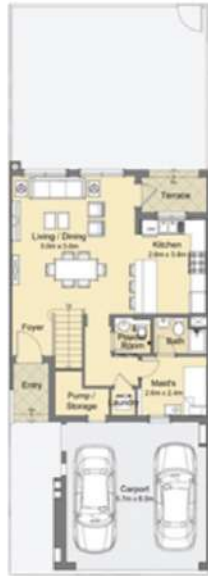

GROUND FLOOR

FIRST FLOOR

3 Bedroom + Maid Semi Detached Type A

Balcony/Terrace : 14.44 sq.m
 Suite + Balcony Area : 202.29 sq.m
 Carport : 36.39 sq.m

Total Area : 238.68 sq.m
 Suite Area : 187.85 sq.m

GROUND FLOOR

FIRST FLOOR

3 Bedroom + Maid Townhouse - End Type B

Balcony/Terrace : 11.73 sq.m
 Suite + Balcony Area : 174.51 sq.m
 Carport : 36.60 sq.m

Total Area : 211.11 sq.m
 Suite Area : 162.78 sq.m

GROUND FLOOR

FIRST FLOOR

3 Bedroom + Maid Townhouse - End Type B

Balcony/Terrace : 11.73 sq.m
 Suite + Balcony Area : 174.51 sq.m
 Carport : 36.60 sq.m

Total Area : 211.11 sq.m
 Suite Area : 162.78 sq.m

GROUND FLOOR

FIRST FLOOR

3 Bedroom + Maid Townhouse - Mid Type C

Balcony/Terrace : 6.07 sq.m
 Suite + Balcony Area : 163.52 sq.m
 Carport : 36.72 sq.m

Total Area : 200.24 sq.m
 Suite Area : 157.45 sq.m

GROUND FLOOR

FIRST FLOOR

GROUND FLOOR

FIRST FLOOR

3 Bedroom + Maid Townhouse - Mid Type C