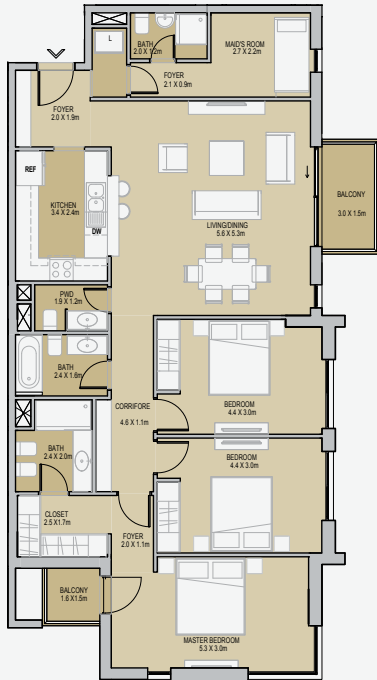

UNIT TYPE 1  
2 BEDROOM  
GFA = 98.4sqm  
BALCONIES = 5.7sqm  
SELLABLE = 104.1sqm

غرفتي نوم + غرفة  
خادمة منزل تاون هاوس  
متوسط المساحة الكلية:  
101٧,٧١ /Sq.ft

UNIT TYPE 2  
2 BEDROOM  
GFA = 101.3sqm  
BALCONIES = 5.7sqm  
SELLABLE = 107sqm

غرفتي نوم + غرفة  
خادمة منزل تاون هاوس  
متوسط المساحة الكلية:  
101٧,٧١ /Sq.ft

UNIT TYPE 3  
2 BEDROOM  
GFA = 100.1sqm  
BALCONIES = 5.7sqm  
SELLABLE = 105.8sqm

غرفتي نوم + غرفة  
خادمة منزل تاون هاوس  
متوسط المساحة الكلية:  
1017.71 /Sq.ft

UNIT TYPE 1  
3 BEDROOM  
GFA = 127.8sqm  
BALCONIES = 6.9sqm  
SELLABLE = 134.7sqm

غرفتي نوم + غرفة  
خادمة منزل تاون هاوس  
متوسط المساحة الكلية:  
101٧.٧١ /Sq.ft

UNIT TYPE 2  
3 BEDROOM  
GFA = 130.8sqm  
BALCONIES = 6.9sqm  
SELLABLE = 137.7sqm

غرفتي نوم + غرفة  
خادمة منزل تاون هاوس  
متوسط المساحة الكلية:  
101٧.٧١ /Sq.ft

Wake up in your beautifully designed home, and take in the views of the tranquil Mudon Central Park as you open your curtains. Enjoy the contemporary comforts of the high quality finishes, and take a step outside into the fresh air. Enjoy a leisurely stroll through the park and watch your kids playing freely on the sprawling green lawns. Grab a cup of coffee at the community centre, and enjoy a swim in one of the crystal clear sparkling pools.  
You're happy, healthy and enjoying life.  
You're home.