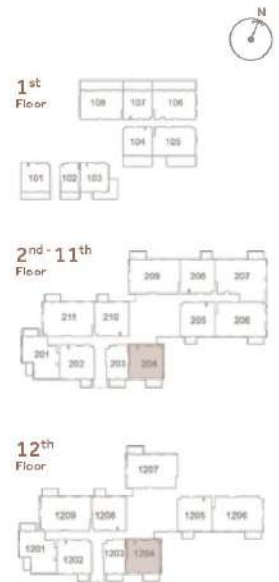

BERKELEY PLACE

1 BEDROOM TYPE A

Internal Living Area 744.54 sq.ft.

Outdoor Living Area 76.75 sq.ft.

Total Living Area 821.29 sq.ft.