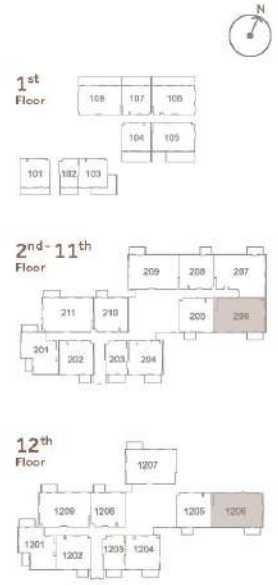

# BERKELEY PLACE

## 2 BEDROOM TYPE A

**Internal Living Area** 1,104.92 sq.ft.

**Outdoor Living Area** 75.56 sq.ft.

**Total Living Area** 1,180.48 sq.ft.