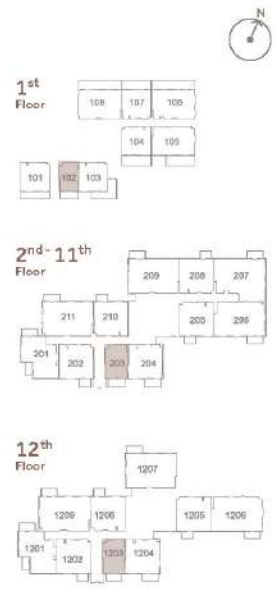

## 1 BEDROOM TYPE A

Internal Living Area 744.54 sq.ft.

Outdoor Living Area 76.75 sq.ft.

Total Living Area 821.29 sq.ft.

# BERKELEY PLACE

## STUDIO

**Internal Living Area** 481.68 sq.ft.

**Outdoor Living Area** 75.56 sq.ft.

**Total Living Area** 557.25 sq.ft.