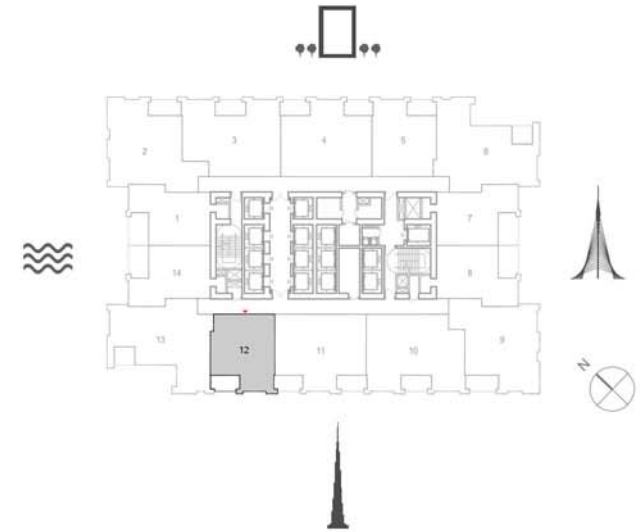

TOWER 1
1 BEDROOM W/ BALCONY
UNIT 12/ LEVELS 16-32

Suite Area	669.84 Sq.ft. / 62.23 Sq.m.
Balcony Area	80.84 Sq.ft. / 7.51 Sq.m.
Total Area	750.68 Sq.ft. / 69.74 Sq.m.