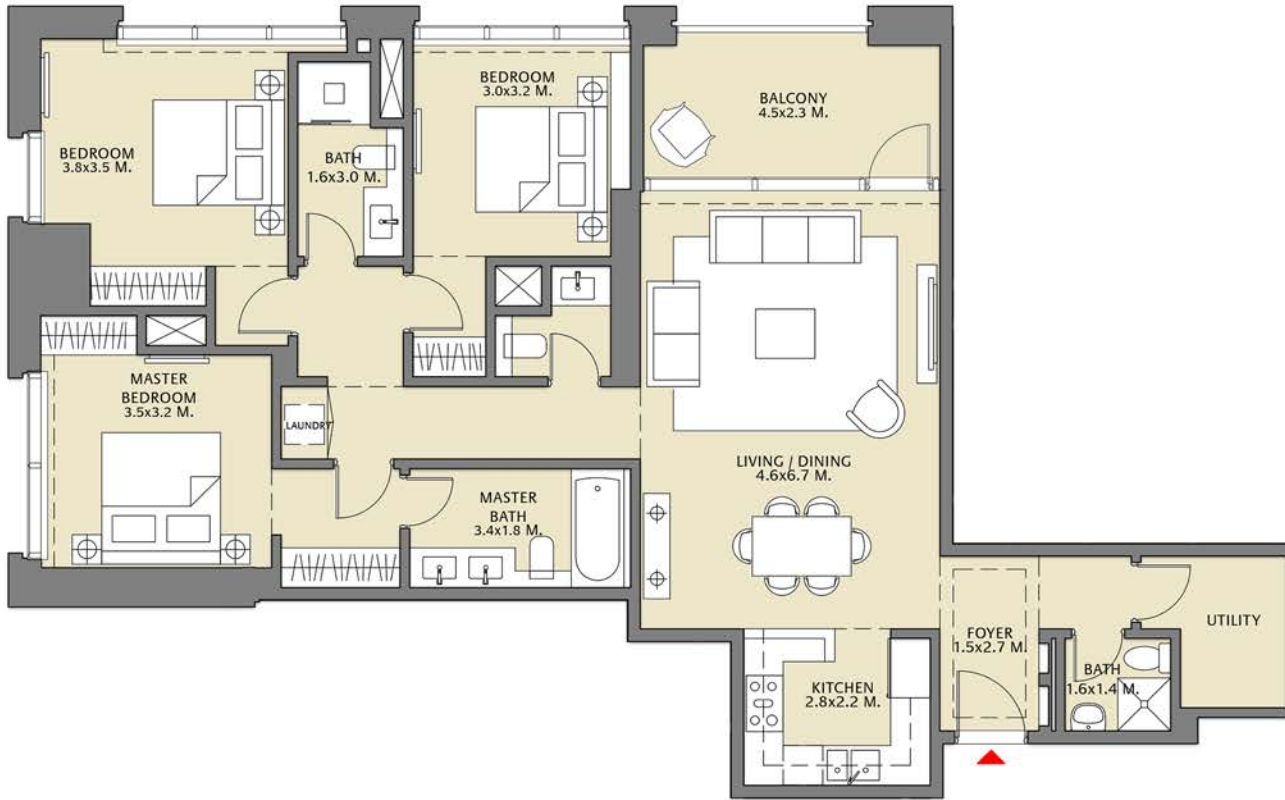

TOWER 1
3 BEDROOM W/ BALCONY
UNIT 02/ LEVELS 52-69

Suite Area	1405.77 Sq.ft. / 130.60 Sq.m.
Balcony Area	113.56 Sq.ft. / 10.55 Sq.m.
Total Area	1519.33 Sq.ft. / 141.15 Sq.m.