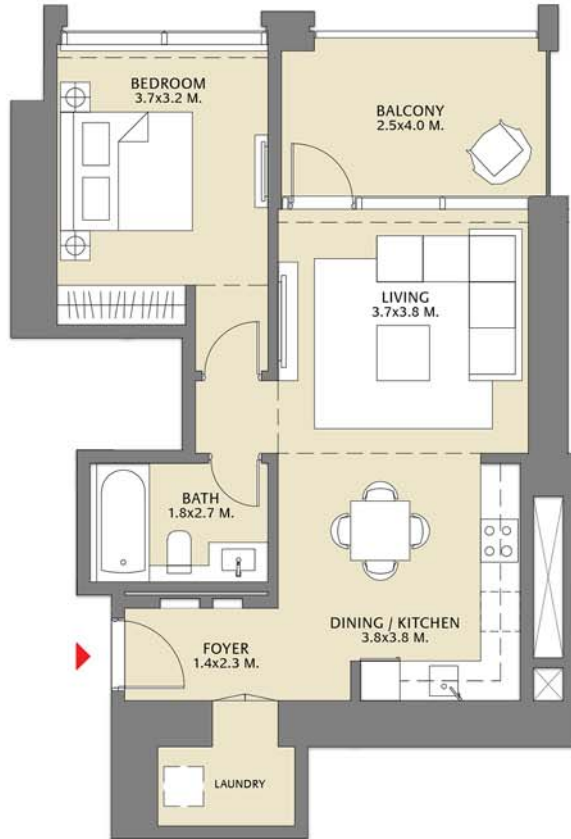

Suite Area	669.84 Sq.ft. / 62.23 Sq.m.
Balcony Area	80.84 Sq.ft. / 7.51 Sq.m.
Total Area	750.68 Sq.ft. / 69.74 Sq.m.

TOWER 1
2 BEDROOM W/ BALCONY
UNIT 12/ LEVELS 34-50

Suite Area	1050.34 Sq.ft. / 97.58 Sq.m.
Balcony Area	74.59 Sq.ft. / 6.93 Sq.m.
Total Area	1124.93 Sq.ft. / 104.51 Sq.m.