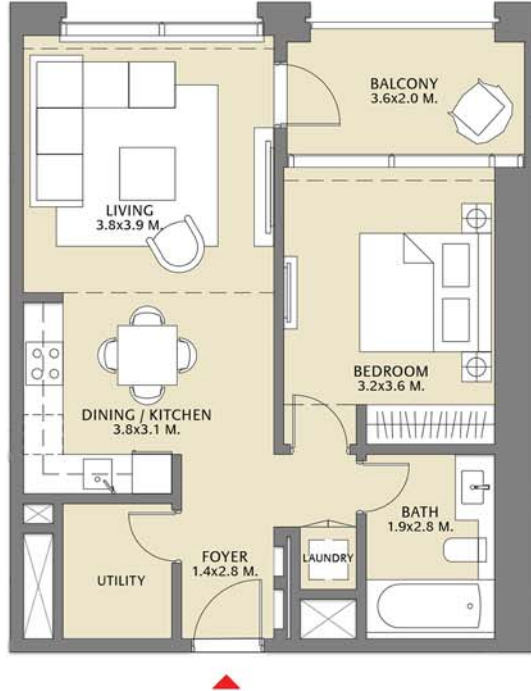

TOWER 1
2 BEDROOM W/ BALCONY
UNIT 10/ LEVELS 02-14

Suite Area	1002.55 Sq.ft. / 93.14 Sq.m.
Balcony Area	92.68 Sq.ft. / 8.61 Sq.m.
Total Area	1095.23 Sq.ft. / 101.75 Sq.m.

TOWER 1
1 BEDROOM W/ BALCONY
UNIT 11/ LEVELS 02-14

Suite Area	650.14 Sq.ft. / 60.40 Sq.m.
Balcony Area	83.85 Sq.ft. / 7.79 Sq.m.
Total Area	733.99 Sq.ft. / 68.19 Sq.m.

TOWER 1
1 BEDROOM W/ BALCONY
UNIT 12/ LEVELS 02-14

Suite Area	659.18 Sq.ft. / 61.24 Sq.m.
Balcony Area	82.67 Sq.ft. / 7.68 Sq.m.
Total Area	741.85 Sq.ft. / 68.92 Sq.m.

TOWER 1
1 BEDROOM W/ BALCONY
UNIT 13/ LEVELS 02-14

Suite Area	669.73 Sq.ft. / 62.22 Sq.m.
Balcony Area	79.55 Sq.ft. / 7.39 Sq.m.
Total Area	749.28 Sq.ft. / 69.61 Sq.m.

TOWER 1
1 BEDROOM W/ BALCONY
UNIT 14/ LEVELS 02-14