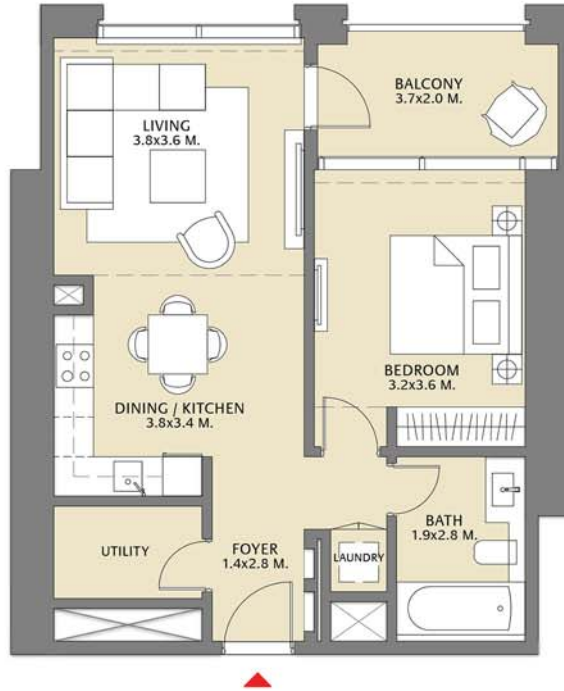

Suite Area	716.88 Sq.ft. / 66.60 Sq.m.
Balcony Area	109.68 Sq.ft. / 10.19 Sq.m.
Total Area	826.56 Sq.ft. / 76.79 Sq.m.

TOWER 1
1 BEDROOM W/ BALCONY
UNIT 09/ LEVELS 02-14

Suite Area	711.17 Sq.ft. / 66.07 Sq.m.
Balcony Area	109.68 Sq.ft. / 10.19 Sq.m.
Total Area	820.85 Sq.ft. / 76.26 Sq.m.

TOWER 1
2 BEDROOM W/ BALCONY
UNIT 10/ LEVELS 02-14

Suite Area	1002.55 Sq.ft. / 93.14 Sq.m.
Balcony Area	92.68 Sq.ft. / 8.61 Sq.m.
Total Area	1095.23 Sq.ft. / 101.75 Sq.m.

TOWER 1
1 BEDROOM W/ BALCONY
UNIT 11/ LEVELS 02-14

Suite Area	650.14 Sq.ft. / 60.40 Sq.m.
Balcony Area	83.85 Sq.ft. / 7.79 Sq.m.
Total Area	733.99 Sq.ft. / 68.19 Sq.m.

TOWER 1
1 BEDROOM W/ BALCONY
UNIT 12/ LEVELS 02-14

Suite Area	659.18 Sq.ft. / 61.24 Sq.m.
Balcony Area	82.67 Sq.ft. / 7.68 Sq.m.
Total Area	741.85 Sq.ft. / 68.92 Sq.m.

TOWER 1
1 BEDROOM W/ BALCONY
UNIT 13/ LEVELS 02-14

Suite Area	669.73 Sq.ft. / 62.22 Sq.m.
Balcony Area	79.55 Sq.ft. / 7.39 Sq.m.
Total Area	749.28 Sq.ft. / 69.61 Sq.m.

TOWER 1
1 BEDROOM W/ BALCONY
UNIT 14/ LEVELS 02-14