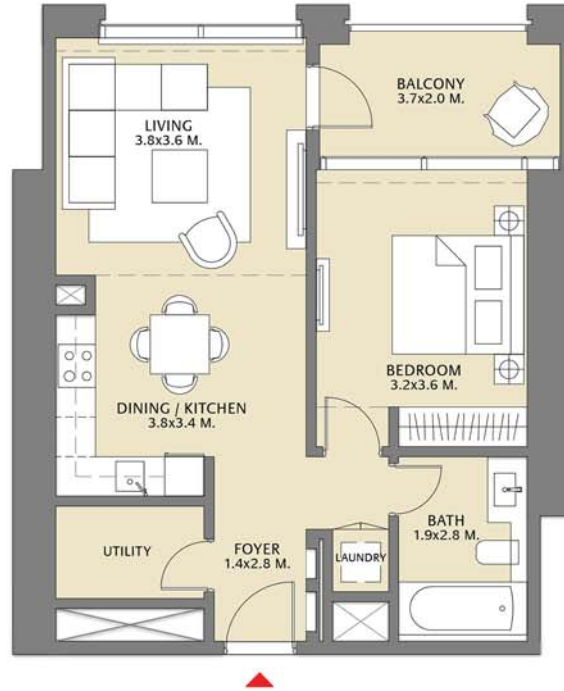

TOWER 1
1 BEDROOM W/ BALCONY
UNIT 11/ LEVELS 34-50

Suite Area	669.84 Sq.ft. / 62.23 Sq.m.
Balcony Area	80.84 Sq.ft. / 7.51 Sq.m.
Total Area	750.68 Sq.ft. / 69.74 Sq.m.