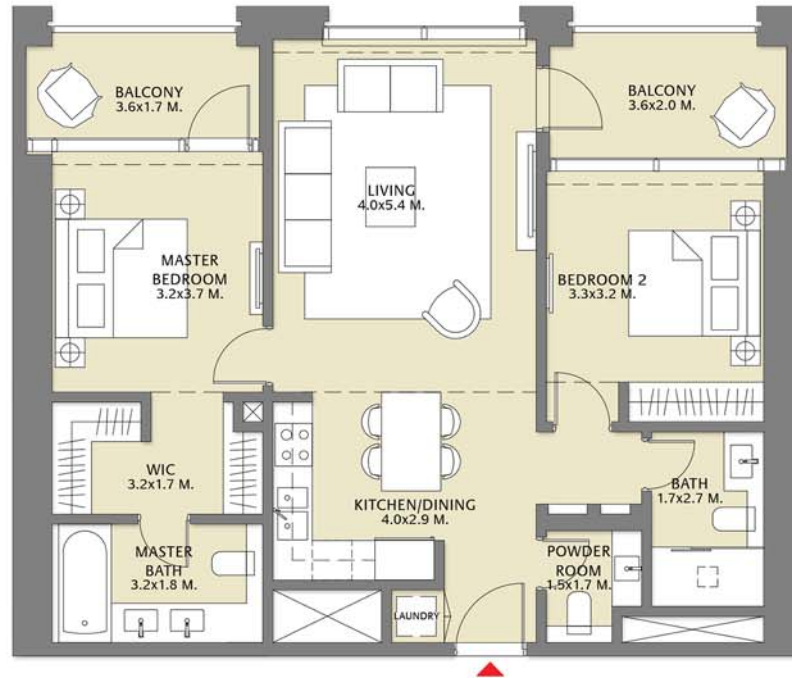

TOWER 1
2 BEDROOM W/ BALCONY
UNIT 10/ LEVELS 34-50