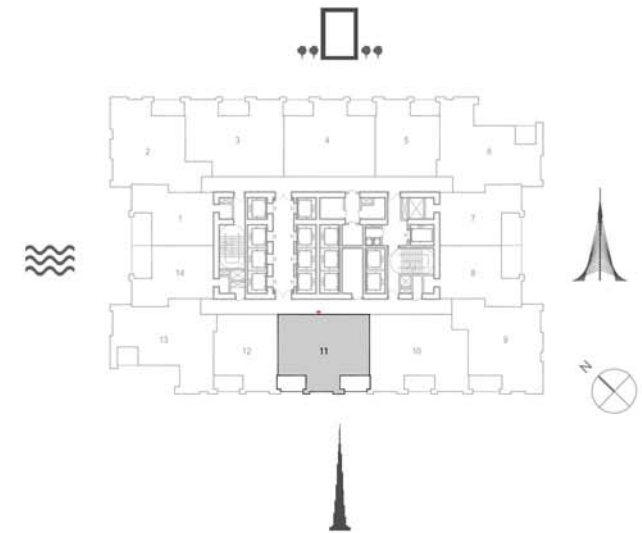

Suite Area	975.96 Sq.ft. / 90.67 Sq.m.
Balcony Area	145.96 Sq.ft. / 13.56 Sq.m.
Total Area	1121.92 Sq.ft. / 104.23 Sq.m.