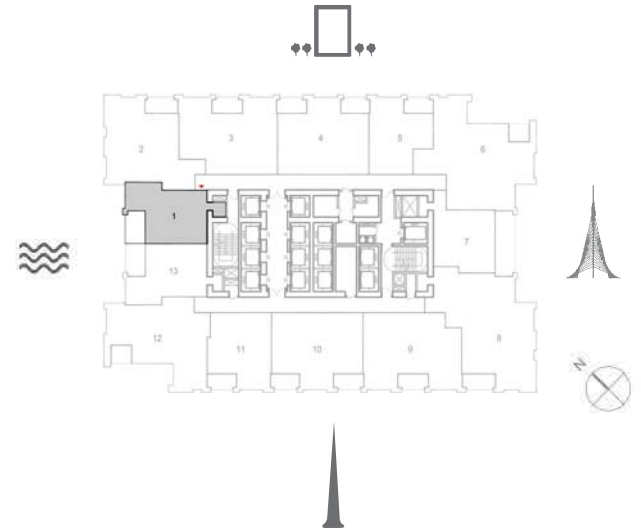

TOWER 1
1 BEDROOM W/ BALCONY
UNIT 01/ LEVELS 34-50

Suite Area	708.70 Sq.ft. / 65.84 Sq.m.
Balcony Area	109.68 Sq.ft. / 10.19 Sq.m.
Total Area	818.38 Sq.ft. / 76.03 Sq.m.