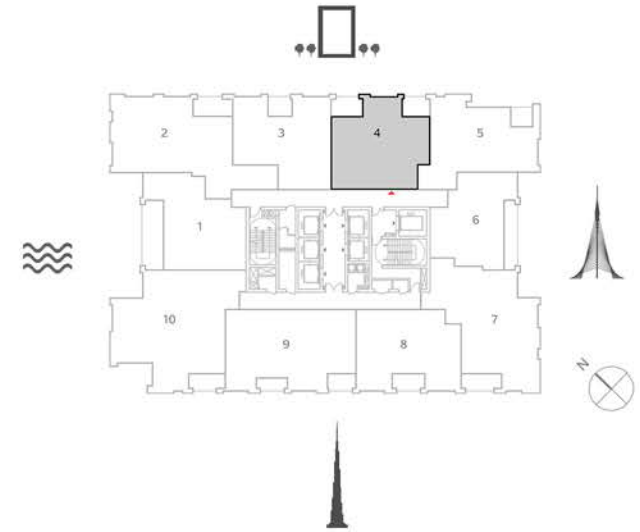

TOWER 1
2 BEDROOM W/ BALCONY
UNIT 04/ LEVELS 52-69

Suite Area	1057.88 Sq.ft. / 98.28 Sq.m.
Balcony Area	173.62 Sq.ft. / 16.13 Sq.m.
Total Area	1231.50 Sq.ft. / 114.41 Sq.m.