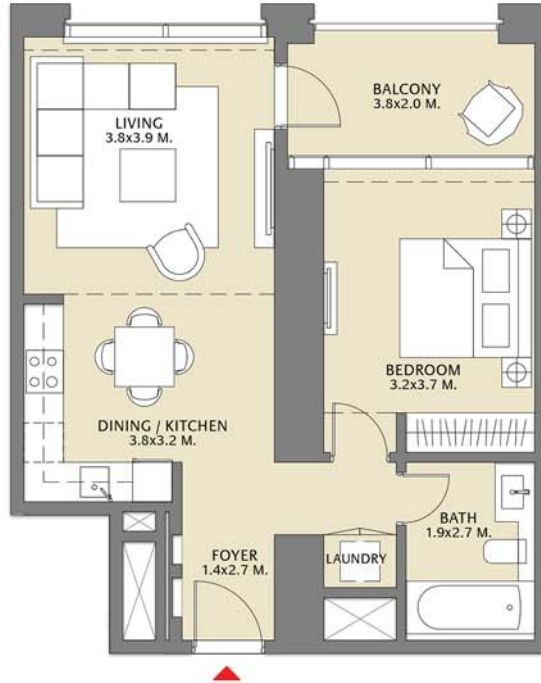

Suite Area	716.88 Sq.ft. / 66.60 Sq.m.
Balcony Area	109.68 Sq.ft. / 10.19 Sq.m.
Total Area	826.56 Sq.ft. / 76.79 Sq.m.

TOWER 1
1 BEDROOM W/ BALCONY
UNIT 09/ LEVELS 02-14

Suite Area	711.17 Sq.ft. / 66.07 Sq.m.
Balcony Area	109.68 Sq.ft. / 10.19 Sq.m.
Total Area	820.85 Sq.ft. / 76.26 Sq.m.

TOWER 1
2 BEDROOM W/ BALCONY
UNIT 10/ LEVELS 02-14

Suite Area	1002.55 Sq.ft. / 93.14 Sq.m.
Balcony Area	92.68 Sq.ft. / 8.61 Sq.m.
Total Area	1095.23 Sq.ft. / 101.75 Sq.m.

TOWER 1
1 BEDROOM W/ BALCONY
UNIT 11/ LEVELS 02-14

Suite Area	650.14 Sq.ft. / 60.40 Sq.m.
Balcony Area	83.85 Sq.ft. / 7.79 Sq.m.
Total Area	733.99 Sq.ft. / 68.19 Sq.m.

TOWER 1
1 BEDROOM W/ BALCONY
UNIT 12/ LEVELS 02-14

Suite Area	659.18 Sq.ft. / 61.24 Sq.m.
Balcony Area	82.67 Sq.ft. / 7.68 Sq.m.
Total Area	741.85 Sq.ft. / 68.92 Sq.m.

TOWER 1
1 BEDROOM W/ BALCONY
UNIT 13/ LEVELS 02-14

Suite Area	669.73 Sq.ft. / 62.22 Sq.m.
Balcony Area	79.55 Sq.ft. / 7.39 Sq.m.
Total Area	749.28 Sq.ft. / 69.61 Sq.m.

TOWER 1
1 BEDROOM W/ BALCONY
UNIT 14/ LEVELS 02-14