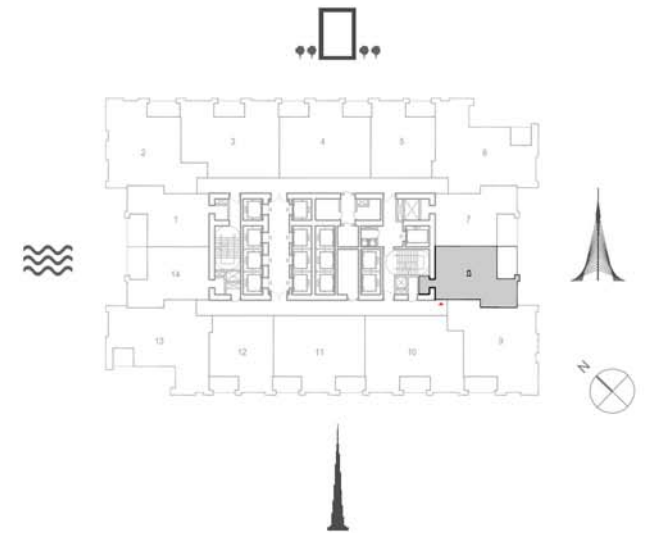

TOWER 1
1 BEDROOM W/ BALCONY
UNIT 08/ LEVELS 16-32

Suite Area	708.37 Sq.ft. / 65.81 Sq.m.
Balcony Area	109.68 Sq.ft. / 10.19 Sq.m.
Total Area	818.05 Sq.ft. / 76.00 Sq.m.