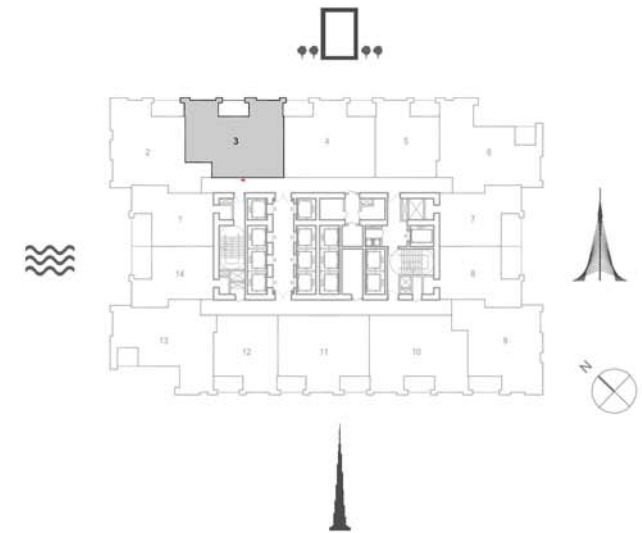

TOWER 1
2 BEDROOM W/ BALCONY
UNIT 03/ LEVELS 16-32

Suite Area	1030.21 Sq.ft. / 95.71 Sq.m.
Balcony Area	83.85 Sq.ft. / 7.79 Sq.m.
Total Area	1114.06 Sq.ft. / 103.5 Sq.m.