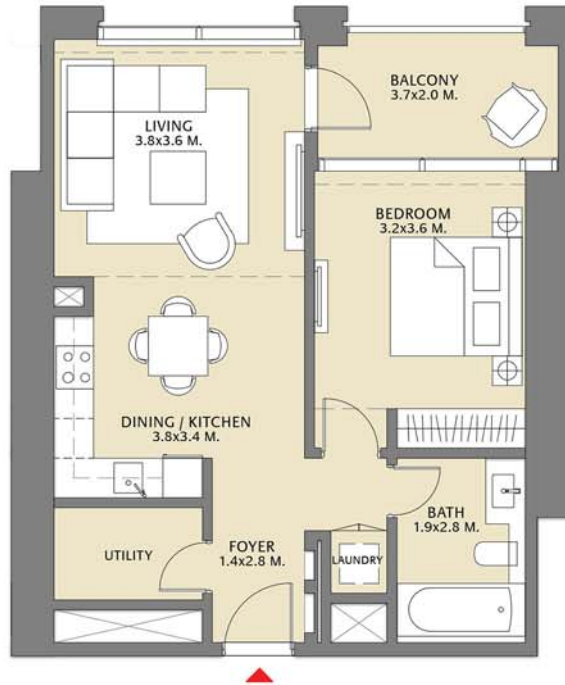

TOWER 1
1 BEDROOM W/ BALCONY
UNIT 01/ LEVELS 02-14

Suite Area	711.49 Sq.ft. / 66.10 Sq.m.
Balcony Area	109.68 Sq.ft. / 10.19 Sq.m.
Total Area	821.17 Sq.ft. / 76.29 Sq.m.

TOWER 1
2 BEDROOM W/ BALCONY
UNIT 02/ LEVELS 02-14

Suite Area	1002.55 Sq.ft. / 93.14 Sq.m.
Balcony Area	92.68 Sq.ft. / 8.61 Sq.m.
Total Area	1095.23 Sq.ft. / 101.75 Sq.m.

TOWER 1
1 BEDROOM W/ BALCONY
UNIT 03/ LEVELS 02-14

Suite Area	650.14 Sq.ft. / 60.40 Sq.m.
Balcony Area	83.85 Sq.ft. / 7.79 Sq.m.
Total Area	733.99 Sq.ft. / 68.19 Sq.m.

TOWER 1
1 BEDROOM W/ BALCONY
UNIT 04/ LEVELS 02-14

Suite Area	659.18 Sq.ft. / 61.24 Sq.m.
Balcony Area	82.67 Sq.ft. / 7.68 Sq.m.
Total Area	741.85 Sq.ft. / 68.92 Sq.m.

TOWER 1
1 BEDROOM W/ BALCONY
UNIT 05/ LEVELS 02-14

Suite Area	669.73 Sq.ft. / 62.22 Sq.m.
Balcony Area	79.55 Sq.ft. / 7.39 Sq.m.
Total Area	749.28 Sq.ft. / 69.61 Sq.m.

TOWER 1
1 BEDROOM W/ BALCONY
UNIT 06/ LEVELS 02-14

Suite Area	675.11 Sq.ft. / 62.72 Sq.m.
Balcony Area	80.84 Sq.ft. / 7.51 Sq.m.
Total Area	755.95 Sq.ft. / 70.23 Sq.m.