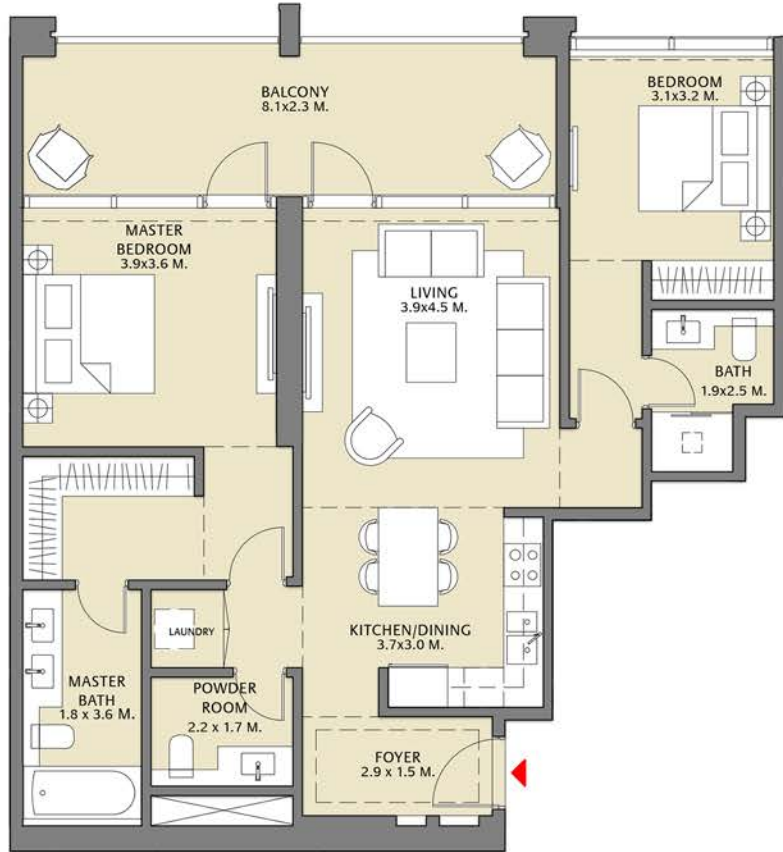

TOWER 1
2 BEDROOM W/ BALCONY
UNIT 01/ LEVELS 52-69

Suite Area	1064.66 Sq.ft. / 98.91 Sq.m.
Balcony Area	210.54 Sq.ft. / 19.56 Sq.m.
Total Area	1275.20Sq.ft. / 118.47 Sq.m.