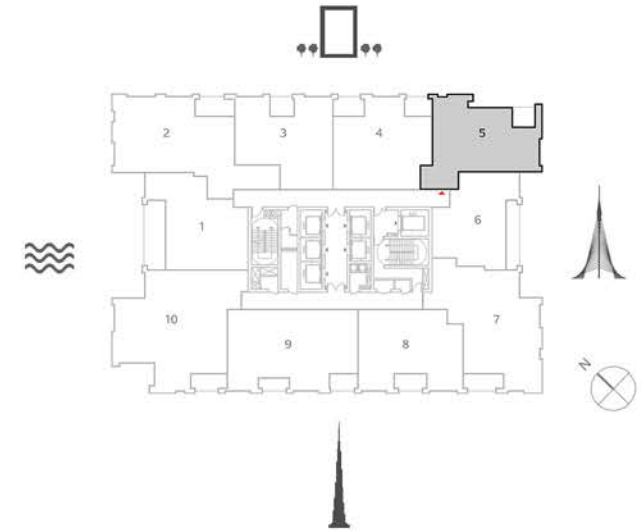

TOWER 1
2 BEDROOM W/ BALCONY
UNIT 05/ LEVELS 52-69

Suite Area	1037.21 Sq.ft. / 96.36 Sq.m.
Balcony Area	105.27 Sq.ft. / 9.78 Sq.m.
Total Area	1142.48 Sq.ft. / 106.14 Sq.m.