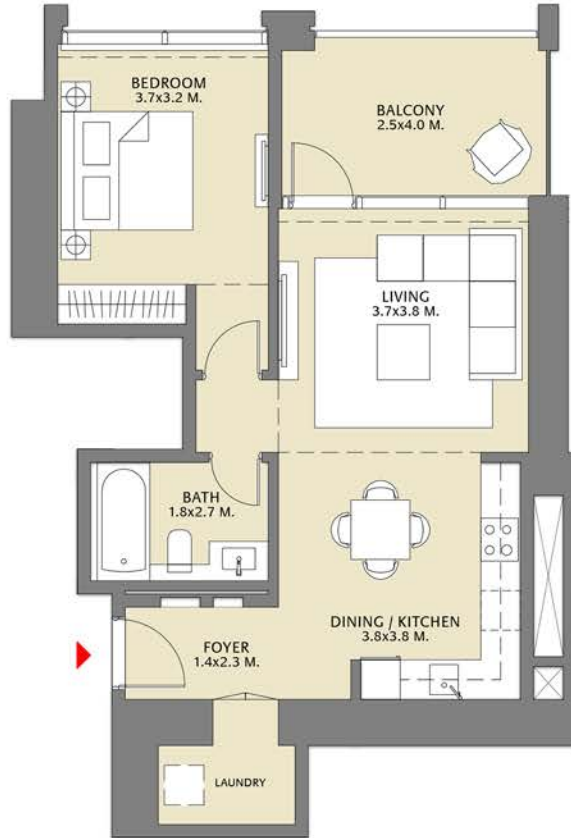

TOWER 1
1 BEDROOM W/ BALCONY
UNIT 13/ LEVELS 02-14

Suite Area	669.73 Sq.ft. / 62.22 Sq.m.
Balcony Area	79.55 Sq.ft. / 7.39 Sq.m.
Total Area	749.28 Sq.ft. / 69.61 Sq.m.

TOWER 1
1 BEDROOM W/ BALCONY
UNIT 14/ LEVELS 02-14

Suite Area	675.11 Sq.ft. / 62.72 Sq.m.
Balcony Area	80.84 Sq.ft. / 7.51 Sq.m.
Total Area	755.95 Sq.ft. / 70.23 Sq.m.

TOWER 1
2 BEDROOM W/ BALCONY
UNIT 15/ LEVELS 02-14

Suite Area	1045.61 Sq.ft. / 97.14 Sq.m.
Balcony Area	74.59 Sq.ft. / 6.93 Sq.m.
Total Area	1120.20 Sq.ft. / 104.07 Sq.m.

TOWER 1
1 BEDROOM W/ BALCONY
UNIT 16/ LEVELS 02-14

Suite Area	705.90 Sq.ft. / 65.58 Sq.m.
Balcony Area	109.68 Sq.ft. / 10.19 Sq.m.
Total Area	815.58 Sq.ft. / 75.77 Sq.m.

TOWER 1
1 BEDROOM W/ BALCONY
UNIT 01/ LEVELS 16-32