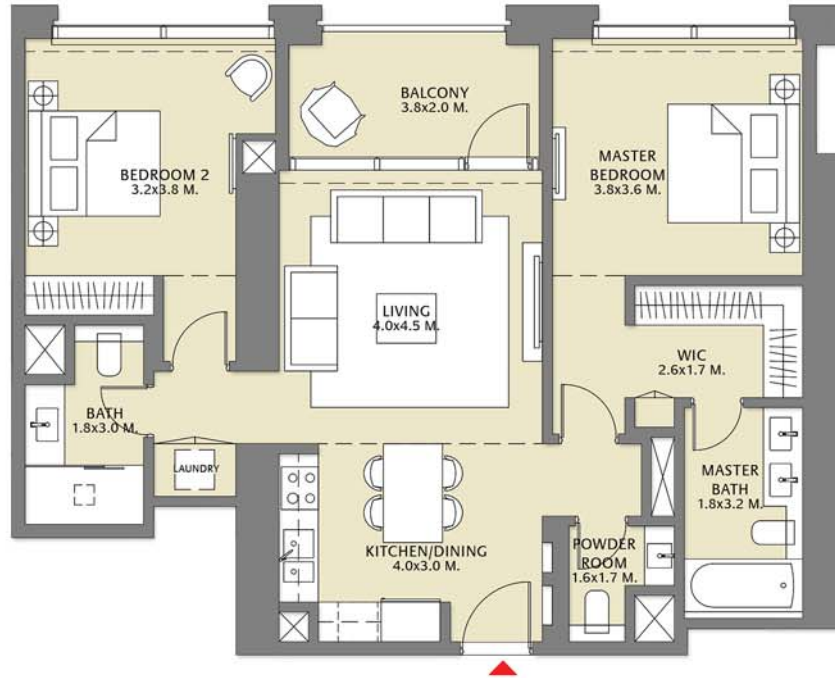

TOWER 1
2 BEDROOM W/ BALCONY
UNIT 03/ LEVELS 34-50

Suite Area	1030.21 Sq.ft. / 95.71 Sq.m.
Balcony Area	83.85 Sq.ft. / 7.79 Sq.m.
Total Area	1114.06 Sq.ft. / 103.5 Sq.m.