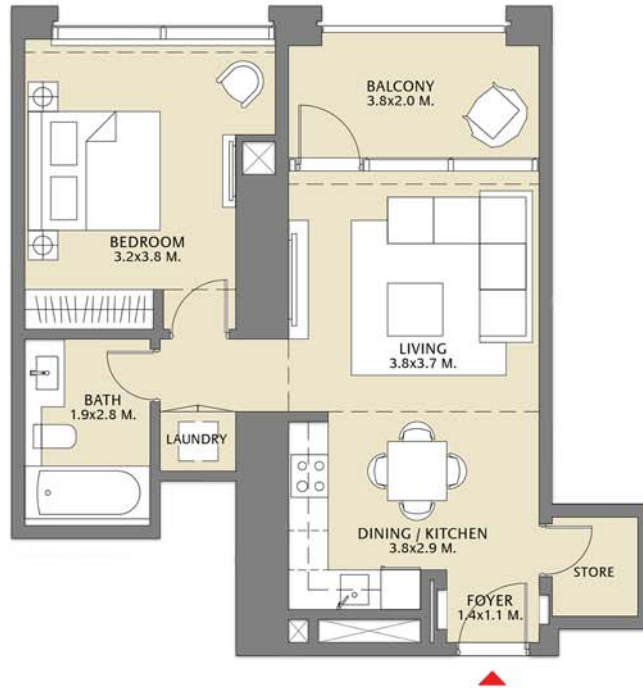

TOWER 1
2 BEDROOM W/ BALCONY
UNIT 07/ LEVELS 02-14

Suite Area	1045.61 Sq.ft. / 97.14 Sq.m.
Balcony Area	74.59 Sq.ft. / 6.93 Sq.m.
Total Area	1120.20 Sq.ft. / 104.07 Sq.m.

TOWER 1
1 BEDROOM W/ BALCONY
UNIT 08/ LEVELS 02-14

Suite Area	716.88 Sq.ft. / 66.60 Sq.m.
Balcony Area	109.68 Sq.ft. / 10.19 Sq.m.
Total Area	826.56 Sq.ft. / 76.79 Sq.m.

TOWER 1
1 BEDROOM W/ BALCONY
UNIT 09/ LEVELS 02-14

Suite Area	711.17 Sq.ft. / 66.07 Sq.m.
Balcony Area	109.68 Sq.ft. / 10.19 Sq.m.
Total Area	820.85 Sq.ft. / 76.26 Sq.m.

TOWER 1
2 BEDROOM W/ BALCONY
UNIT 10/ LEVELS 02-14

Suite Area	1002.55 Sq.ft. / 93.14 Sq.m.
Balcony Area	92.68 Sq.ft. / 8.61 Sq.m.
Total Area	1095.23 Sq.ft. / 101.75 Sq.m.

TOWER 1
1 BEDROOM W/ BALCONY
UNIT 11/ LEVELS 02-14

Suite Area	650.14 Sq.ft. / 60.40 Sq.m.
Balcony Area	83.85 Sq.ft. / 7.79 Sq.m.
Total Area	733.99 Sq.ft. / 68.19 Sq.m.

TOWER 1
1 BEDROOM W/ BALCONY
UNIT 12/ LEVELS 02-14

Suite Area	659.18 Sq.ft. / 61.24 Sq.m.
Balcony Area	82.67 Sq.ft. / 7.68 Sq.m.
Total Area	741.85 Sq.ft. / 68.92 Sq.m.