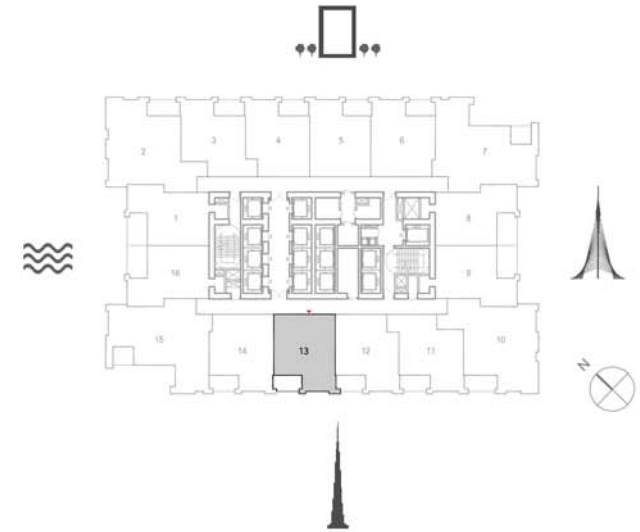

TOWER 1
1 BEDROOM W/ BALCONY
UNIT 13/ LEVELS 02-14

Suite Area	669.73 Sq.ft. / 62.22 Sq.m.
Balcony Area	79.55 Sq.ft. / 7.39 Sq.m.
Total Area	749.28 Sq.ft. / 69.61 Sq.m.