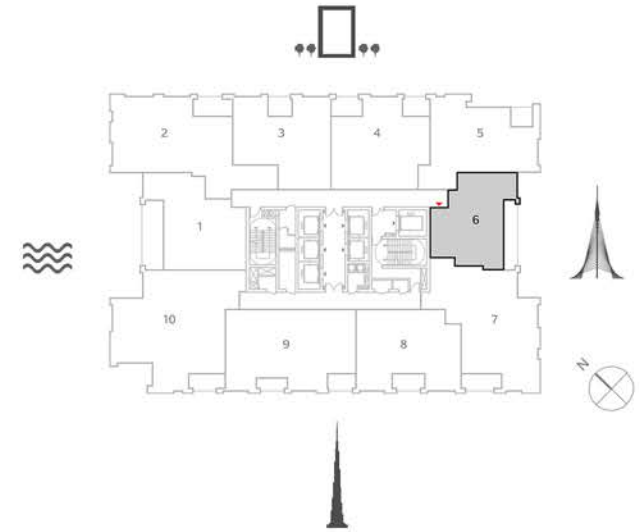

TOWER 1
2 BEDROOM W/ BALCONY
UNIT 06/ LEVELS 52-69

Suite Area	937.86 Sq.ft. / 87.13 Sq.m.
Balcony Area	136.81 Sq.ft. / 12.71 Sq.m.
Total Area	1074.67 Sq.ft. / 99.84 Sq.m.