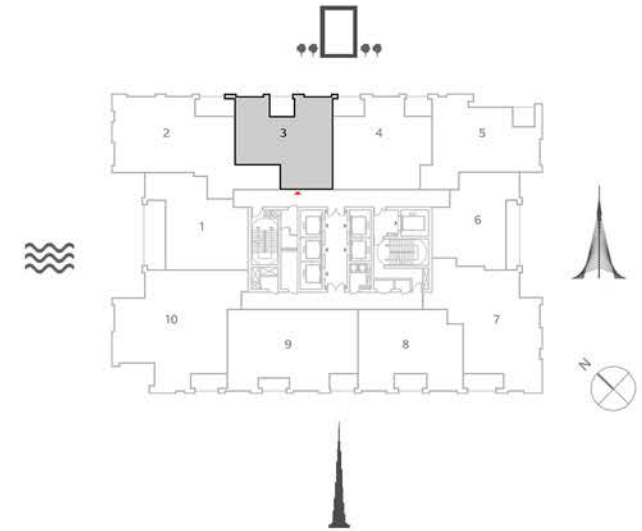

TOWER 1
2 BEDROOM W/ BALCONY
UNIT 03/ LEVELS 52-69

Suite Area	1018.80 Sq.ft. / 94.65 Sq.m.
Balcony Area	74.16 Sq.ft. / 6.89 Sq.m.
Total Area	1092.96 Sq.ft. / 101.54 Sq.m.