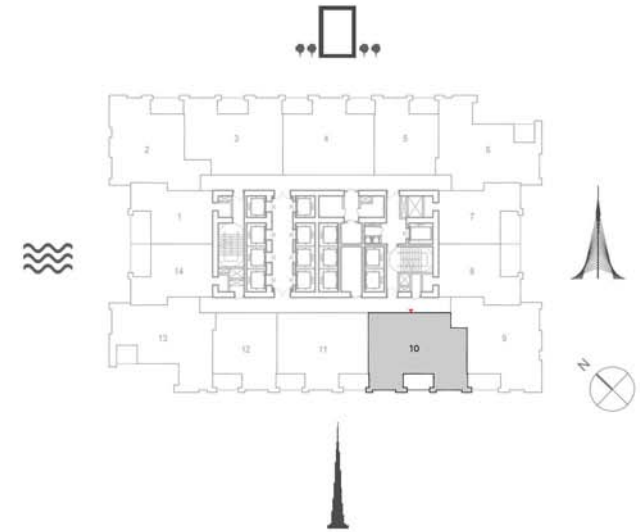

TOWER 1
2 BEDROOM W/ BALCONY
UNIT 10/ LEVELS 16-32

Suite Area	1048.30 Sq.ft. / 97.39 Sq.m.
Balcony Area	79.65 Sq.ft. / 7.40 Sq.m.
Total Area	1127.95 Sq.ft. / 104.79 Sq.m.