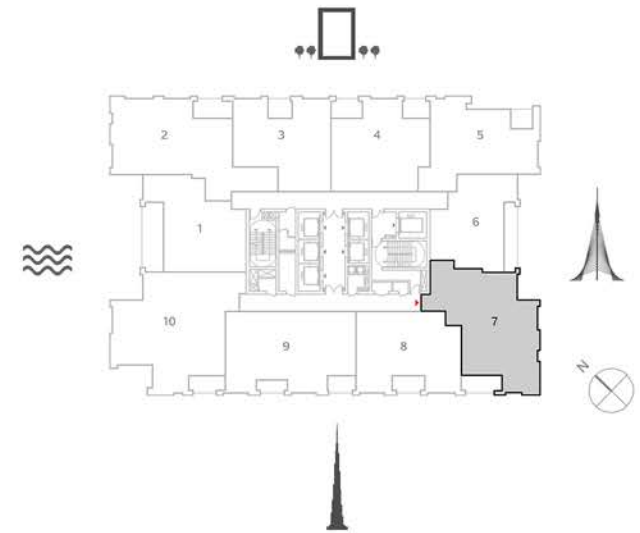

TOWER 1
3 BEDROOM W/ BALCONY
UNIT 07/ LEVELS 52-69

Suite Area	1417.50 Sq.ft. / 131.69 Sq.m.
Balcony Area	92.46 Sq.ft. / 8.59 Sq.m.
Total Area	1509.96 Sq.ft. / 140.28 Sq.m.