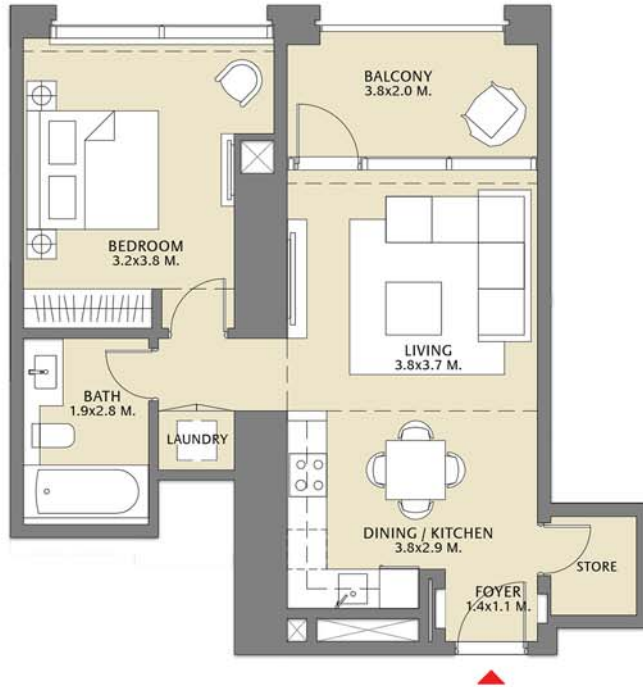

TOWER 1
1 BEDROOM W/ BALCONY
UNIT 01/ LEVELS 02-14

Suite Area	711.49 Sq.ft. / 66.10 Sq.m.
Balcony Area	109.68 Sq.ft. / 10.19 Sq.m.
Total Area	821.17 Sq.ft. / 76.29 Sq.m.

TOWER 1
2 BEDROOM W/ BALCONY
UNIT 02/ LEVELS 02-14

Suite Area	1002.55 Sq.ft. / 93.14 Sq.m.
Balcony Area	92.68 Sq.ft. / 8.61 Sq.m.
Total Area	1095.23 Sq.ft. / 101.75 Sq.m.

TOWER 1
1 BEDROOM W/ BALCONY
UNIT 03/ LEVELS 02-14

Suite Area	650.14 Sq.ft. / 60.40 Sq.m.
Balcony Area	83.85 Sq.ft. / 7.79 Sq.m.
Total Area	733.99 Sq.ft. / 68.19 Sq.m.

TOWER 1
1 BEDROOM W/ BALCONY
UNIT 04/ LEVELS 02-14

Suite Area	659.18 Sq.ft. / 61.24 Sq.m.
Balcony Area	82.67 Sq.ft. / 7.68 Sq.m.
Total Area	741.85 Sq.ft. / 68.92 Sq.m.

TOWER 1
1 BEDROOM W/ BALCONY
UNIT 05/ LEVELS 02-14

Suite Area	669.73 Sq.ft. / 62.22 Sq.m.
Balcony Area	79.55 Sq.ft. / 7.39 Sq.m.
Total Area	749.28 Sq.ft. / 69.61 Sq.m.

TOWER 1
1 BEDROOM W/ BALCONY
UNIT 06/ LEVELS 02-14

Suite Area	675.11 Sq.ft. / 62.72 Sq.m.
Balcony Area	80.84 Sq.ft. / 7.51 Sq.m.
Total Area	755.95 Sq.ft. / 70.23 Sq.m.