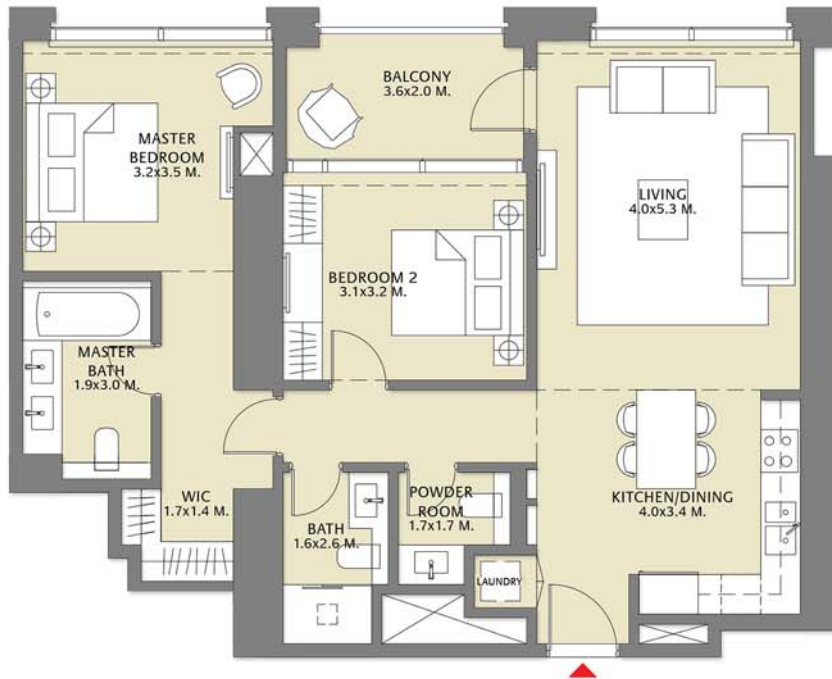

TOWER 1
2 BEDROOM W/ BALCONY
UNIT 10/ LEVELS 16-32

Suite Area	1048.30 Sq.ft. / 97.39 Sq.m.
Balcony Area	79.65 Sq.ft. / 7.40 Sq.m.
Total Area	1127.95 Sq.ft. / 104.79 Sq.m.