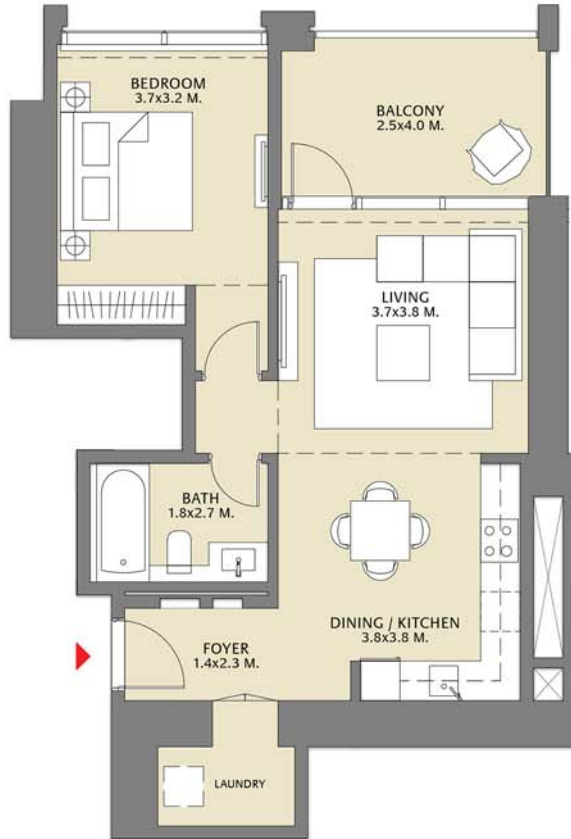

TOWER 1
1 BEDROOM W/ BALCONY
UNIT 12/ LEVELS 16-32

Suite Area	669.84 Sq.ft. / 62.23 Sq.m.
Balcony Area	80.84 Sq.ft. / 7.51 Sq.m.
Total Area	750.68 Sq.ft. / 69.74 Sq.m.

TOWER 1
2 BEDROOM W/ BALCONY
UNIT 13/ LEVELS 16-32

Suite Area	1050.34 Sq.ft. / 97.58 Sq.m.
Balcony Area	74.59 Sq.ft. / 6.93 Sq.m.
Total Area	1124.93 Sq.ft. / 104.51 Sq.m.

TOWER 1
1 BEDROOM W/ BALCONY
UNIT 14/ LEVELS 16-32

Suite Area	703.10 Sq.ft. / 65.32 Sq.m.
Balcony Area	109.68 Sq.ft. / 10.19 Sq.m.
Total Area	812.78 Sq.ft. / 75.51 Sq.m.