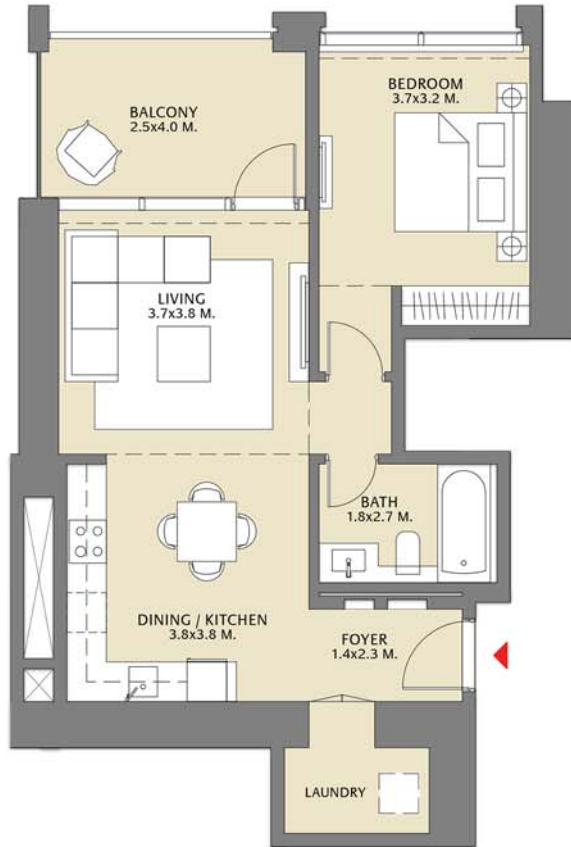

Suite Area	975.96 Sq.ft. / 90.67 Sq.m.
Balcony Area	145.96 Sq.ft. / 13.56 Sq.m.
Total Area	1121.92 Sq.ft. / 104.23 Sq.m.

TOWER 1
1 BEDROOM W/ BALCONY
UNIT 05/ LEVELS 16-32

Suite Area	669.84 Sq.ft. / 62.23 Sq.m.
Balcony Area	80.84 Sq.ft. / 7.51 Sq.m.
Total Area	750.68 Sq.ft. / 69.74 Sq.m.

TOWER 1
2 BEDROOM W/ BALCONY
UNIT 06/ LEVELS 16-32

Suite Area	1050.34 Sq.ft. / 97.58 Sq.m.
Balcony Area	74.59 Sq.ft. / 6.93 Sq.m.
Total Area	1124.93 Sq.ft. / 104.51 Sq.m.

TOWER 1
1 BEDROOM W/ BALCONY
UNIT 07/ LEVELS 16-32

Suite Area	714.08 Sq.ft. / 66.34Sq.m.
Balcony Area	109.68 Sq.ft. / 10.19 Sq.m.
Total Area	823.76 Sq.ft. / 76.53 Sq.m.

TOWER 1
1 BEDROOM W/ BALCONY
UNIT 08/ LEVELS 16-32

Suite Area	708.37 Sq.ft. / 65.81 Sq.m.
Balcony Area	109.68 Sq.ft. / 10.19 Sq.m.
Total Area	818.05 Sq.ft. / 76.00 Sq.m.