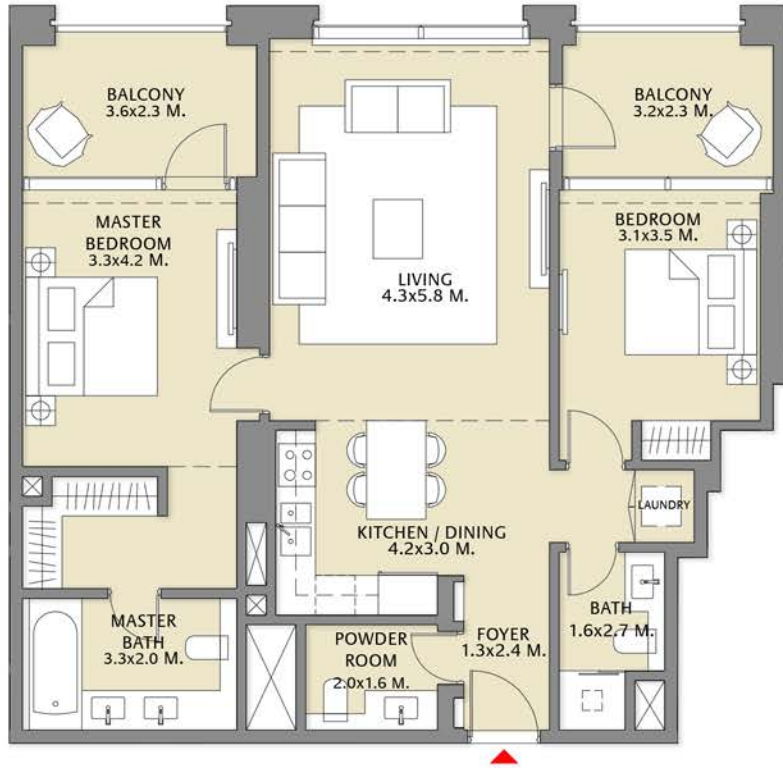

TOWER 1
2 BEDROOM W/ BALCONY
UNIT 04/ LEVELS 52-69

Suite Area	1057.88 Sq.ft. / 98.28 Sq.m.
Balcony Area	173.62 Sq.ft. / 16.13 Sq.m.
Total Area	1231.50 Sq.ft. / 114.41 Sq.m.