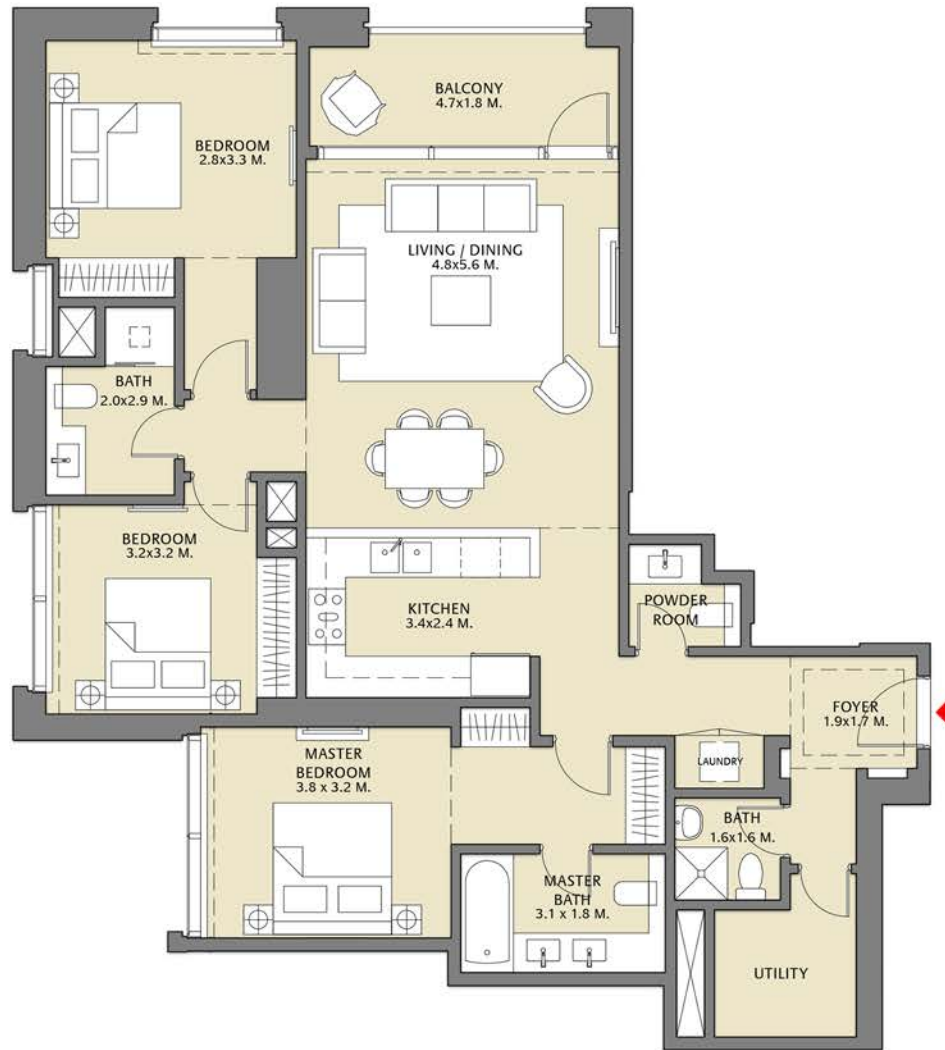

TOWER 1
3 BEDROOM W/ BALCONY
UNIT 07/ LEVELS 52-69

Suite Area	1417.50 Sq.ft. / 131.69 Sq.m.
Balcony Area	92.46 Sq.ft. / 8.59 Sq.m.
Total Area	1509.96 Sq.ft. / 140.28 Sq.m.