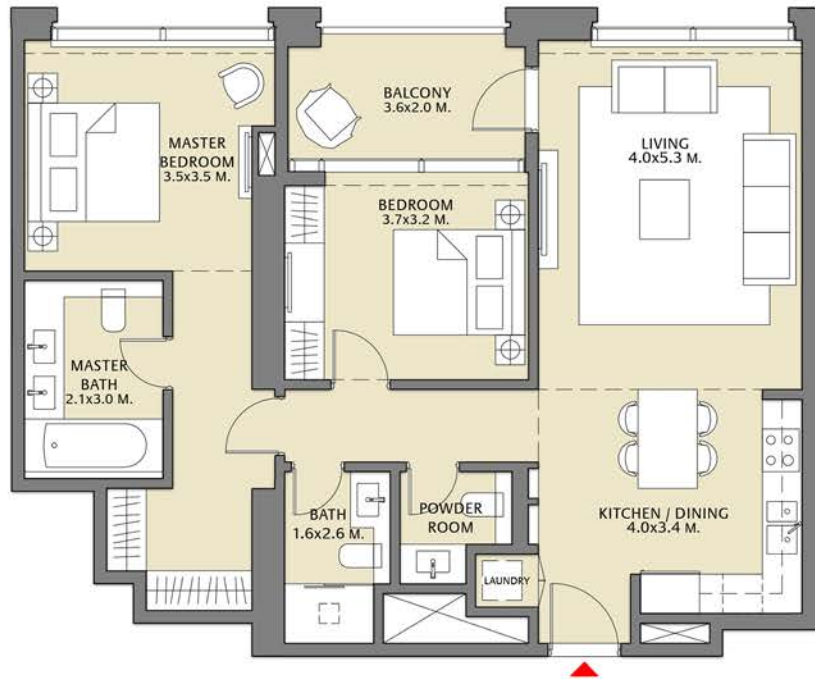

TOWER 1
2 BEDROOM W/ BALCONY
UNIT 08/ LEVELS 52-69