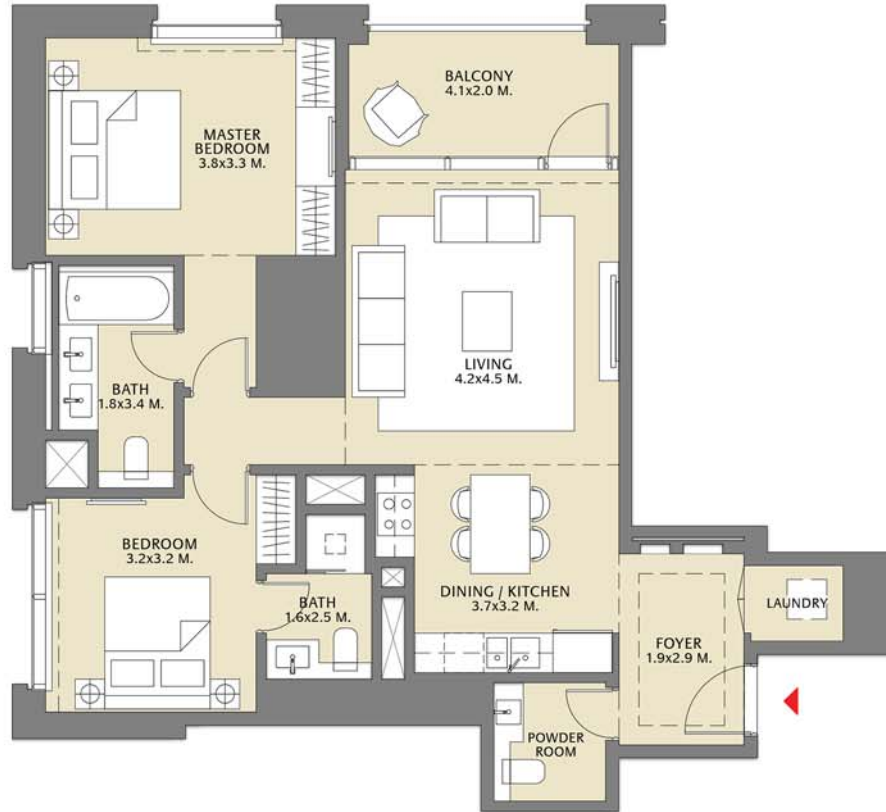

TOWER 1
1 BEDROOM W/ BALCONY
UNIT 01/ LEVELS 02-14

Suite Area	711.49 Sq.ft. / 66.10 Sq.m.
Balcony Area	109.68 Sq.ft. / 10.19 Sq.m.
Total Area	821.17 Sq.ft. / 76.29 Sq.m.

TOWER 1
2 BEDROOM W/ BALCONY
UNIT 02/ LEVELS 02-14

Suite Area	1002.55 Sq.ft. / 93.14 Sq.m.
Balcony Area	92.68 Sq.ft. / 8.61 Sq.m.
Total Area	1095.23 Sq.ft. / 101.75 Sq.m.

TOWER 1
1 BEDROOM W/ BALCONY
UNIT 03/ LEVELS 02-14

Suite Area	650.14 Sq.ft. / 60.40 Sq.m.
Balcony Area	83.85 Sq.ft. / 7.79 Sq.m.
Total Area	733.99 Sq.ft. / 68.19 Sq.m.

TOWER 1
1 BEDROOM W/ BALCONY
UNIT 04/ LEVELS 02-14

Suite Area	659.18 Sq.ft. / 61.24 Sq.m.
Balcony Area	82.67 Sq.ft. / 7.68 Sq.m.
Total Area	741.85 Sq.ft. / 68.92 Sq.m.

TOWER 1
1 BEDROOM W/ BALCONY
UNIT 05/ LEVELS 02-14

Suite Area	669.73 Sq.ft. / 62.22 Sq.m.
Balcony Area	79.55 Sq.ft. / 7.39 Sq.m.
Total Area	749.28 Sq.ft. / 69.61 Sq.m.

TOWER 1
1 BEDROOM W/ BALCONY
UNIT 06/ LEVELS 02-14

Suite Area	675.11 Sq.ft. / 62.72 Sq.m.
Balcony Area	80.84 Sq.ft. / 7.51 Sq.m.
Total Area	755.95 Sq.ft. / 70.23 Sq.m.