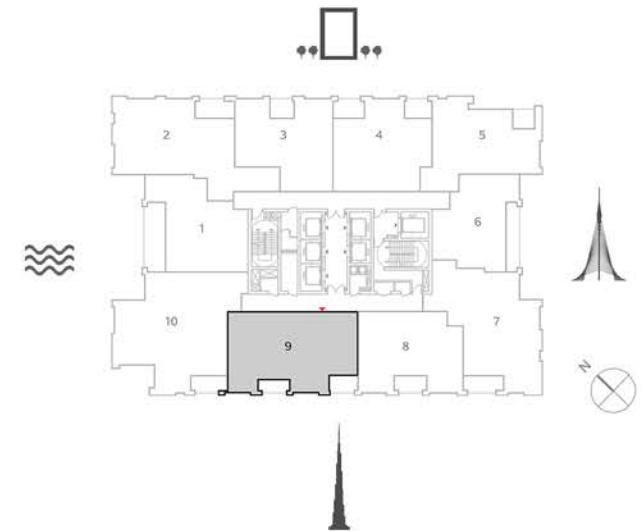

Suite Area	1364.22 Sq.ft. / 126.74 Sq.m.
Balcony Area	130.78 Sq.ft. / 12.15 Sq.m.
Total Area	1495.00 Sq.ft. / 138.89 Sq.m.