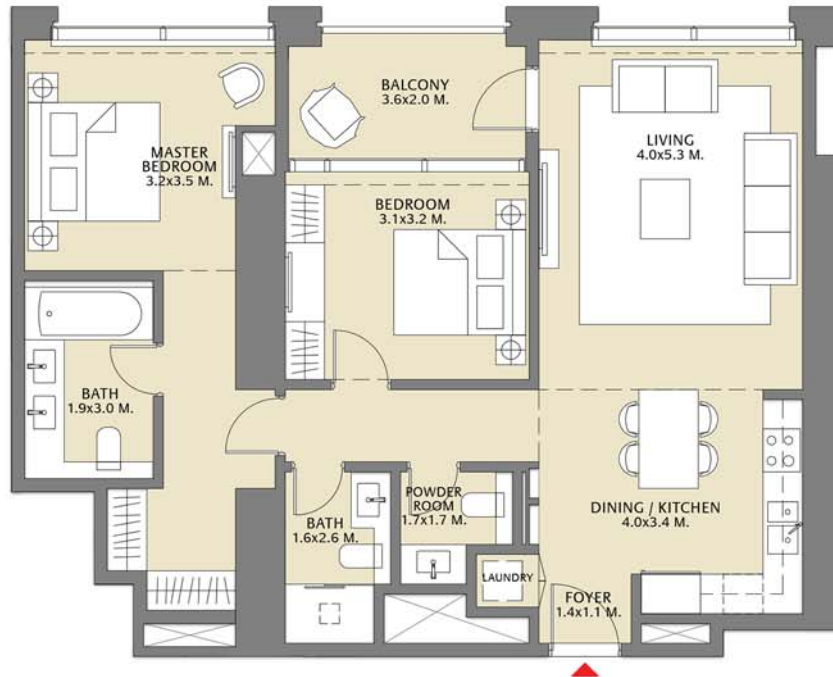

TOWER 1
2 BEDROOM W/ BALCONY
UNIT 09/ LEVELS 34-50