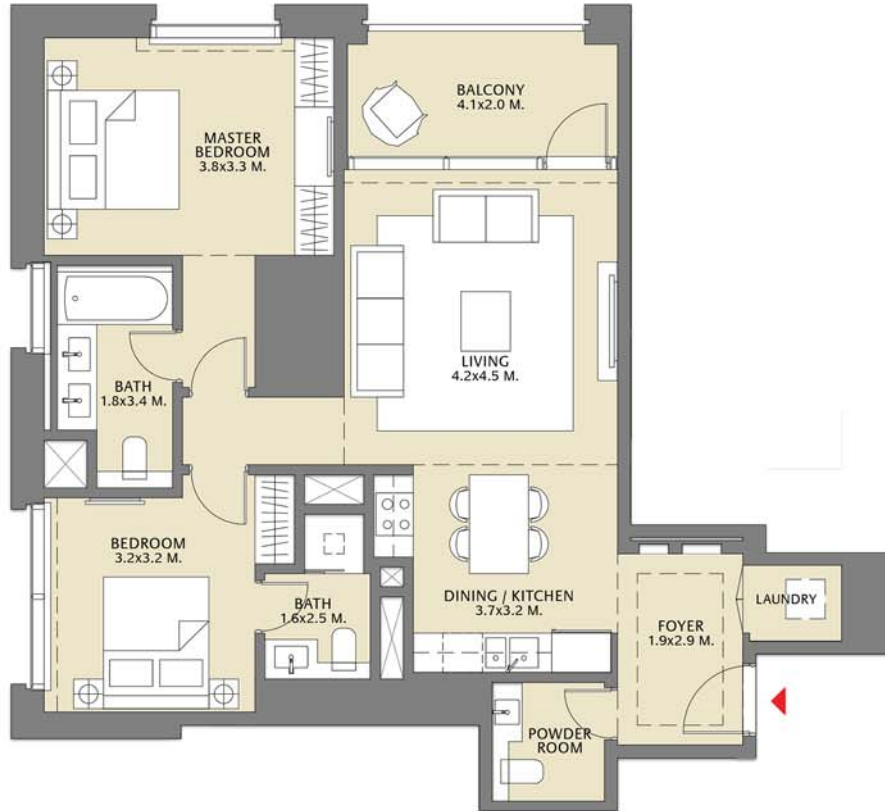

TOWER 1
2 BEDROOM W/ BALCONY
UNIT 07/ LEVELS 02-14

Suite Area	1045.61 Sq.ft. / 97.14 Sq.m.
Balcony Area	74.59 Sq.ft. / 6.93 Sq.m.
Total Area	1120.20 Sq.ft. / 104.07 Sq.m.

TOWER 1
1 BEDROOM W/ BALCONY
UNIT 08/ LEVELS 02-14

Suite Area	716.88 Sq.ft. / 66.60 Sq.m.
Balcony Area	109.68 Sq.ft. / 10.19 Sq.m.
Total Area	826.56 Sq.ft. / 76.79 Sq.m.

TOWER 1
1 BEDROOM W/ BALCONY
UNIT 09/ LEVELS 02-14

Suite Area	711.17 Sq.ft. / 66.07 Sq.m.
Balcony Area	109.68 Sq.ft. / 10.19 Sq.m.
Total Area	820.85 Sq.ft. / 76.26 Sq.m.

TOWER 1
2 BEDROOM W/ BALCONY
UNIT 10/ LEVELS 02-14

Suite Area	1002.55 Sq.ft. / 93.14 Sq.m.
Balcony Area	92.68 Sq.ft. / 8.61 Sq.m.
Total Area	1095.23 Sq.ft. / 101.75 Sq.m.

TOWER 1
1 BEDROOM W/ BALCONY
UNIT 11/ LEVELS 02-14

Suite Area	650.14 Sq.ft. / 60.40 Sq.m.
Balcony Area	83.85 Sq.ft. / 7.79 Sq.m.
Total Area	733.99 Sq.ft. / 68.19 Sq.m.

TOWER 1
1 BEDROOM W/ BALCONY
UNIT 12/ LEVELS 02-14

Suite Area	659.18 Sq.ft. / 61.24 Sq.m.
Balcony Area	82.67 Sq.ft. / 7.68 Sq.m.
Total Area	741.85 Sq.ft. / 68.92 Sq.m.