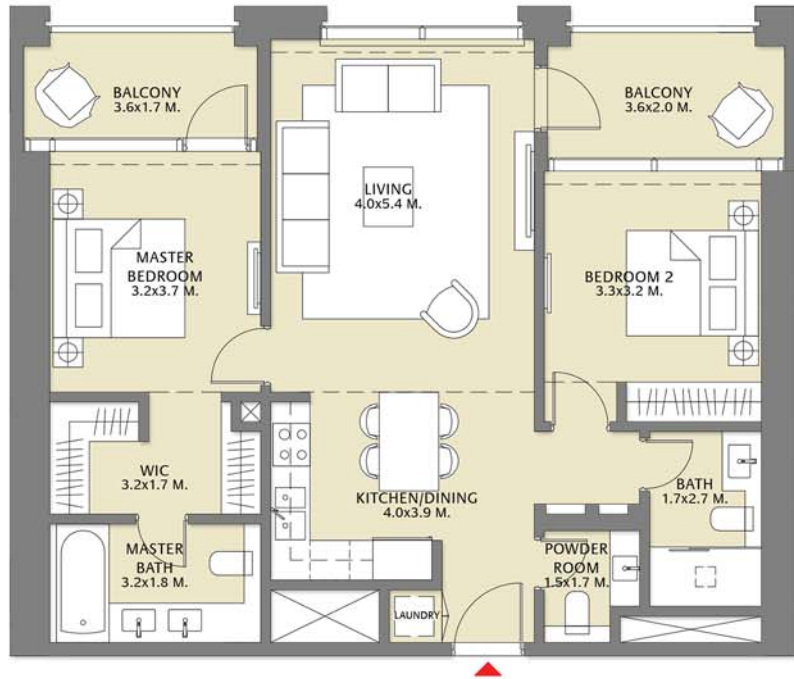

TOWER 1
1 BEDROOM W/ BALCONY
UNIT 16/ LEVELS 02-14

Suite Area	705.90 Sq.ft. / 65.58 Sq.m.
Balcony Area	109.68 Sq.ft. / 10.19 Sq.m.
Total Area	815.58 Sq.ft. / 75.77 Sq.m.

TOWER 1
1 BEDROOM W/ BALCONY
UNIT 01/ LEVELS 16-32

Suite Area	708.70 Sq.ft. / 65.84 Sq.m.
Balcony Area	109.68 Sq.ft. / 10.19 Sq.m.
Total Area	818.38 Sq.ft. / 76.03 Sq.m.

TOWER 1
2 BEDROOM W/ BALCONY
UNIT 02/ LEVELS 16-32

Suite Area	990.39 Sq.ft. / 92.01 Sq.m.
Balcony Area	92.68 Sq.ft. / 8.61 Sq.m.
Total Area	1083.07 Sq.ft. / 100.62 Sq.m.

TOWER 1
2 BEDROOM W/ BALCONY
UNIT 03/ LEVELS 16-32

Suite Area	1030.21 Sq.ft. / 95.71 Sq.m.
Balcony Area	83.85 Sq.ft. / 7.79 Sq.m.
Total Area	1114.06 Sq.ft. / 103.5 Sq.m.

TOWER 1
2 BEDROOM W/ BALCONY
UNIT 04/ LEVELS 16-32