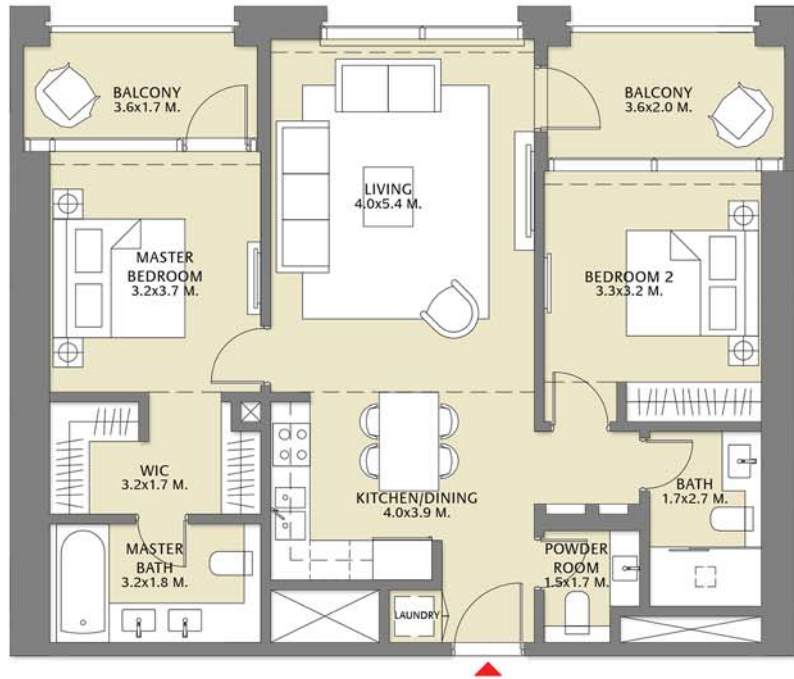

TOWER 1
2 BEDROOM W/ BALCONY
UNIT 04/ LEVELS 34-50