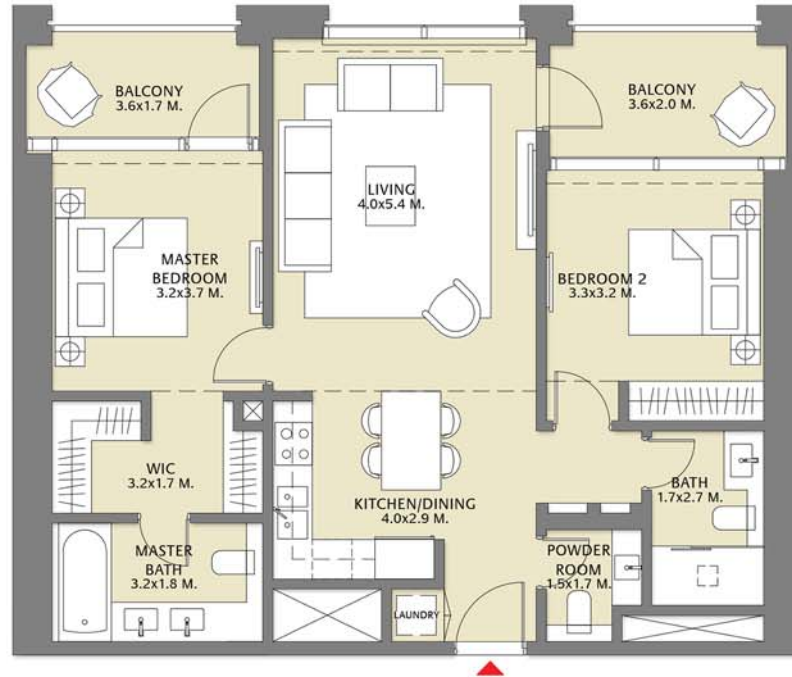

TOWER 1
2 BEDROOM W/ BALCONY
UNIT 11/ LEVELS 16-32