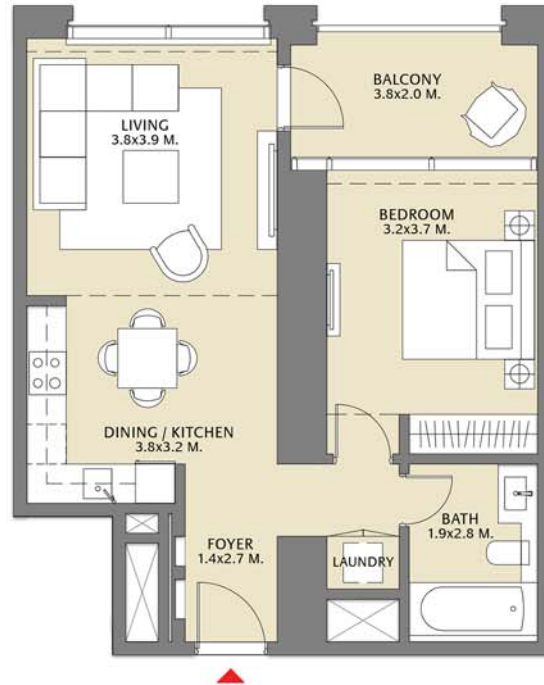

TOWER 1
1 BEDROOM W/ BALCONY
UNIT 01/ LEVELS 02-14

Suite Area	711.49 Sq.ft. / 66.10 Sq.m.
Balcony Area	109.68 Sq.ft. / 10.19 Sq.m.
Total Area	821.17 Sq.ft. / 76.29 Sq.m.

TOWER 1
2 BEDROOM W/ BALCONY
UNIT 02/ LEVELS 02-14

Suite Area	1002.55 Sq.ft. / 93.14 Sq.m.
Balcony Area	92.68 Sq.ft. / 8.61 Sq.m.
Total Area	1095.23 Sq.ft. / 101.75 Sq.m.

TOWER 1
1 BEDROOM W/ BALCONY
UNIT 03/ LEVELS 02-14

Suite Area	650.14 Sq.ft. / 60.40 Sq.m.
Balcony Area	83.85 Sq.ft. / 7.79 Sq.m.
Total Area	733.99 Sq.ft. / 68.19 Sq.m.

TOWER 1
1 BEDROOM W/ BALCONY
UNIT 04/ LEVELS 02-14

Suite Area	659.18 Sq.ft. / 61.24 Sq.m.
Balcony Area	82.67 Sq.ft. / 7.68 Sq.m.
Total Area	741.85 Sq.ft. / 68.92 Sq.m.

TOWER 1
1 BEDROOM W/ BALCONY
UNIT 05/ LEVELS 02-14

Suite Area	669.73 Sq.ft. / 62.22 Sq.m.
Balcony Area	79.55 Sq.ft. / 7.39 Sq.m.
Total Area	749.28 Sq.ft. / 69.61 Sq.m.

TOWER 1
1 BEDROOM W/ BALCONY
UNIT 06/ LEVELS 02-14

Suite Area	675.11 Sq.ft. / 62.72 Sq.m.
Balcony Area	80.84 Sq.ft. / 7.51 Sq.m.
Total Area	755.95 Sq.ft. / 70.23 Sq.m.