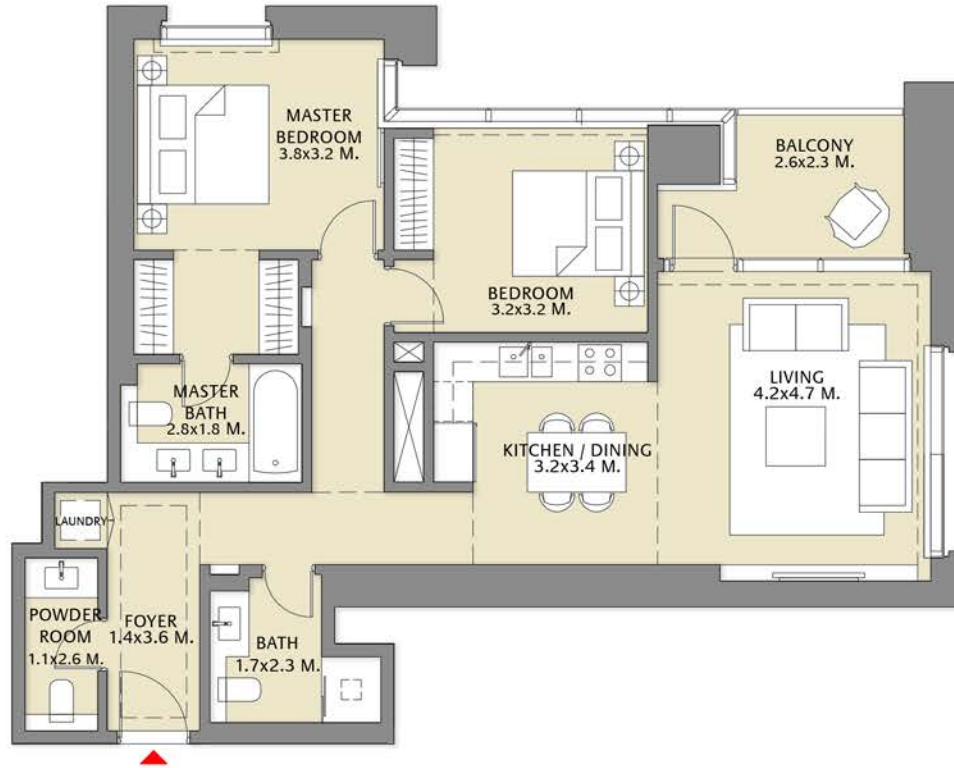

TOWER 1
2 BEDROOM W/ BALCONY
UNIT 05/ LEVELS 52-69

Suite Area	1037.21 Sq.ft. / 96.36 Sq.m.
Balcony Area	105.27 Sq.ft. / 9.78 Sq.m.
Total Area	1142.48 Sq.ft. / 106.14 Sq.m.