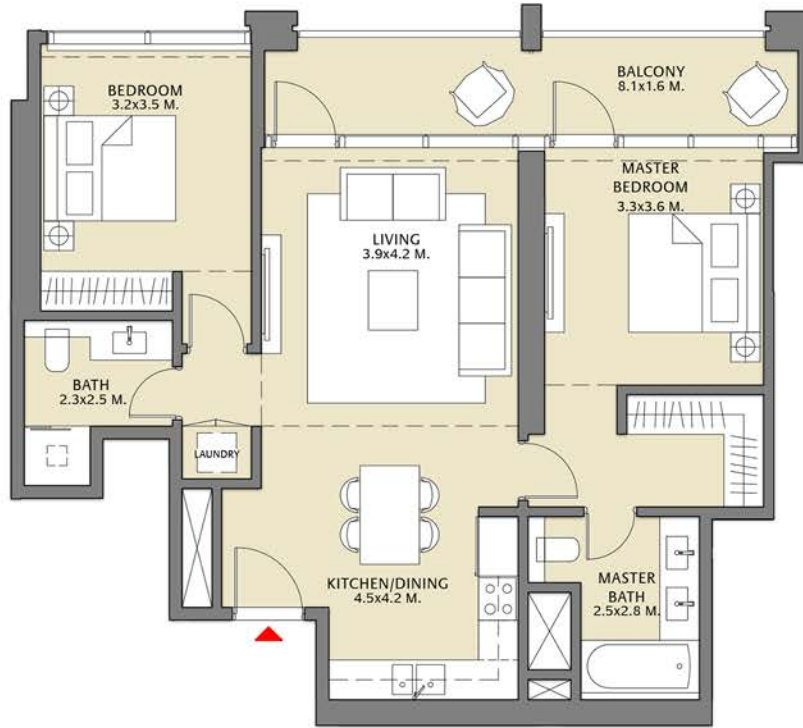

Suite Area	1057.88 Sq.ft. / 98.28 Sq.m.
Balcony Area	173.62 Sq.ft. / 16.13 Sq.m.
Total Area	1231.50 Sq.ft. / 114.41 Sq.m.

TOWER 1
2 BEDROOM W/ BALCONY
UNIT 05/ LEVELS 52-69

Suite Area	1037.21 Sq.ft. / 96.36 Sq.m.
Balcony Area	105.27 Sq.ft. / 9.78 Sq.m.
Total Area	1142.48 Sq.ft. / 106.14 Sq.m.