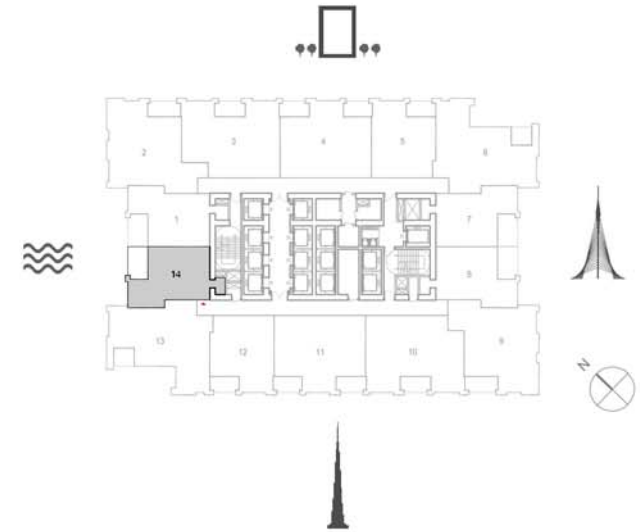

TOWER 1
1 BEDROOM W/ BALCONY
UNIT 14/ LEVELS 16-32

Suite Area	703.10 Sq.ft. / 65.32 Sq.m.
Balcony Area	109.68 Sq.ft. / 10.19 Sq.m.
Total Area	812.78 Sq.ft. / 75.51 Sq.m.