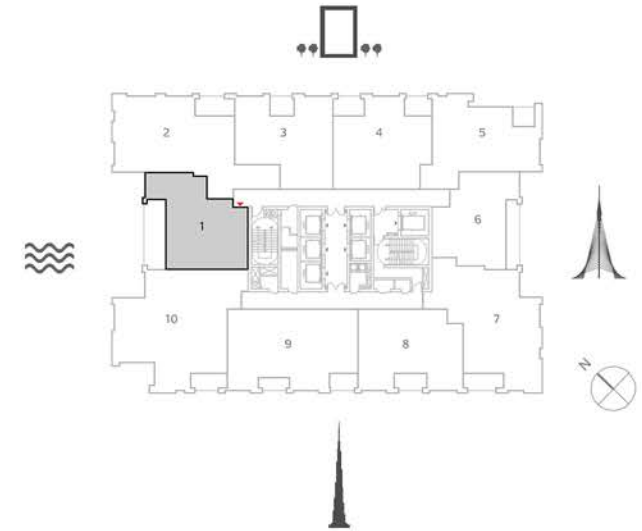

TOWER 1
2 BEDROOM W/ BALCONY
UNIT 01/ LEVELS 52-69

Suite Area	1064.66 Sq.ft. / 98.91 Sq.m.
Balcony Area	210.54 Sq.ft. / 19.56 Sq.m.
Total Area	1275.20Sq.ft. / 118.47 Sq.m.