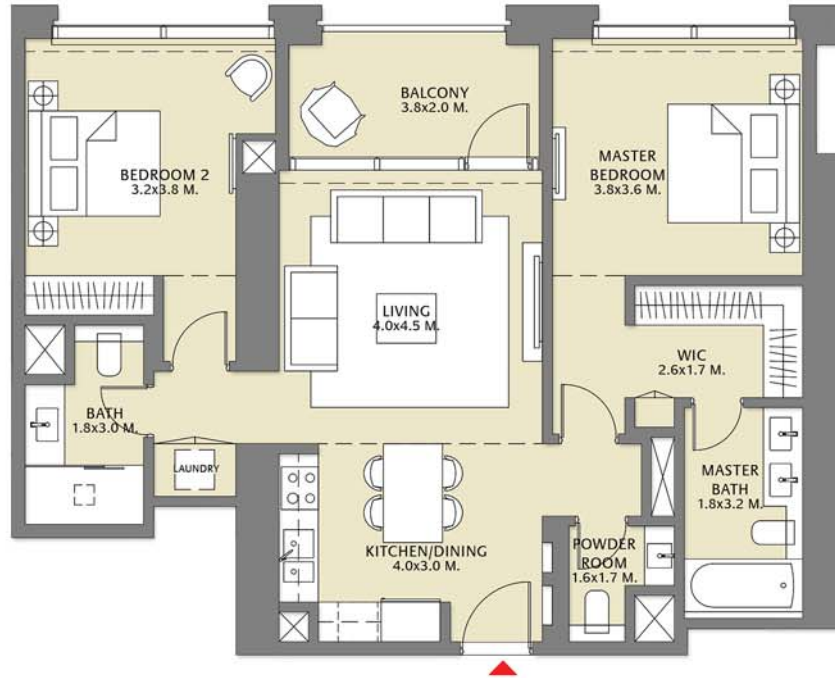

TOWER 1
1 BEDROOM W/ BALCONY
UNIT 16/ LEVELS 02-14

Suite Area	705.90 Sq.ft. / 65.58 Sq.m.
Balcony Area	109.68 Sq.ft. / 10.19 Sq.m.
Total Area	815.58 Sq.ft. / 75.77 Sq.m.

TOWER 1
1 BEDROOM W/ BALCONY
UNIT 01/ LEVELS 16-32

Suite Area	708.70 Sq.ft. / 65.84 Sq.m.
Balcony Area	109.68 Sq.ft. / 10.19 Sq.m.
Total Area	818.38 Sq.ft. / 76.03 Sq.m.

TOWER 1
2 BEDROOM W/ BALCONY
UNIT 02/ LEVELS 16-32

Suite Area	990.39 Sq.ft. / 92.01 Sq.m.
Balcony Area	92.68 Sq.ft. / 8.61 Sq.m.
Total Area	1083.07 Sq.ft. / 100.62 Sq.m.

TOWER 1
2 BEDROOM W/ BALCONY
UNIT 03/ LEVELS 16-32

Suite Area	1030.21 Sq.ft. / 95.71 Sq.m.
Balcony Area	83.85 Sq.ft. / 7.79 Sq.m.
Total Area	1114.06 Sq.ft. / 103.5 Sq.m.

TOWER 1
2 BEDROOM W/ BALCONY
UNIT 04/ LEVELS 16-32