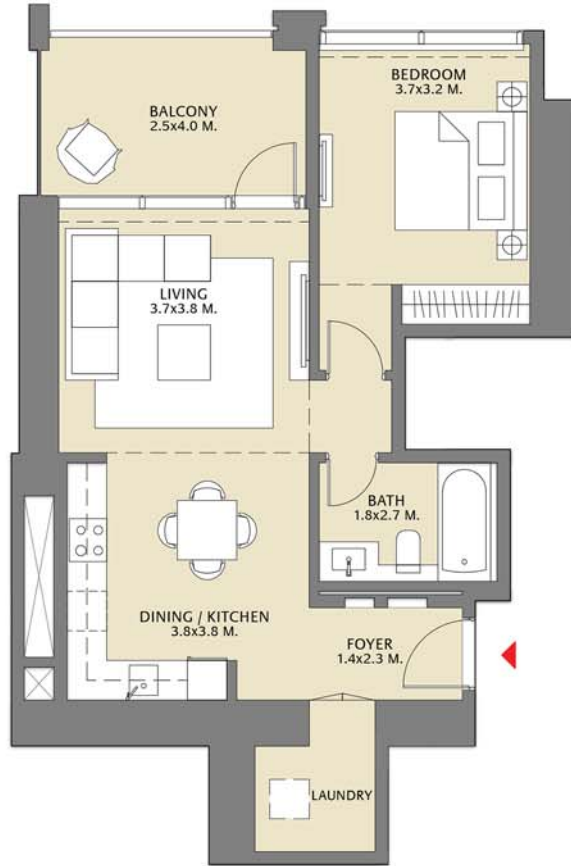

TOWER 1
1 BEDROOM W/ BALCONY
UNIT 13/ LEVELS 02-14

Suite Area	669.73 Sq.ft. / 62.22 Sq.m.
Balcony Area	79.55 Sq.ft. / 7.39 Sq.m.
Total Area	749.28 Sq.ft. / 69.61 Sq.m.

TOWER 1
1 BEDROOM W/ BALCONY
UNIT 14/ LEVELS 02-14

Suite Area	675.11 Sq.ft. / 62.72 Sq.m.
Balcony Area	80.84 Sq.ft. / 7.51 Sq.m.
Total Area	755.95 Sq.ft. / 70.23 Sq.m.

TOWER 1
2 BEDROOM W/ BALCONY
UNIT 15/ LEVELS 02-14

Suite Area	1045.61 Sq.ft. / 97.14 Sq.m.
Balcony Area	74.59 Sq.ft. / 6.93 Sq.m.
Total Area	1120.20 Sq.ft. / 104.07 Sq.m.

TOWER 1
1 BEDROOM W/ BALCONY
UNIT 16/ LEVELS 02-14

Suite Area	705.90 Sq.ft. / 65.58 Sq.m.
Balcony Area	109.68 Sq.ft. / 10.19 Sq.m.
Total Area	815.58 Sq.ft. / 75.77 Sq.m.

TOWER 1
1 BEDROOM W/ BALCONY
UNIT 01/ LEVELS 16-32

Suite Area	708.70 Sq.ft. / 65.84 Sq.m.
Balcony Area	109.68 Sq.ft. / 10.19 Sq.m.
Total Area	818.38 Sq.ft. / 76.03 Sq.m.

TOWER 1
2 BEDROOM W/ BALCONY
UNIT 02/ LEVELS 16-32

Suite Area	990.39 Sq.ft. / 92.01 Sq.m.
Balcony Area	92.68 Sq.ft. / 8.61 Sq.m.
Total Area	1083.07 Sq.ft. / 100.62 Sq.m.