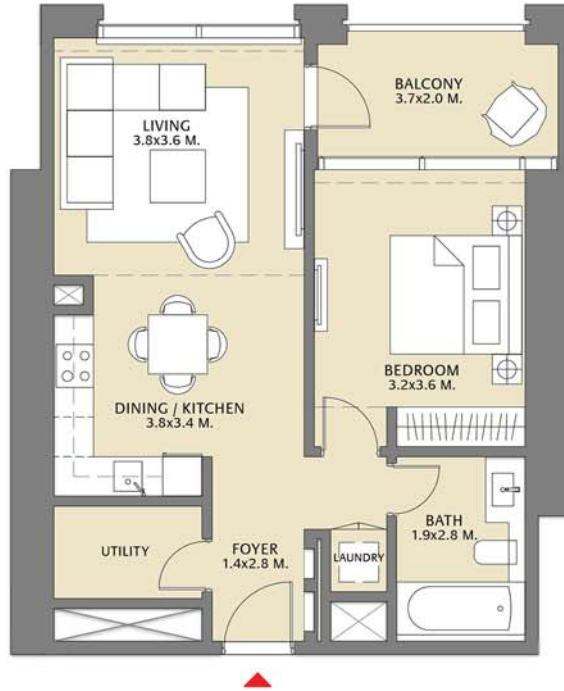

TOWER 1
2 BEDROOM W/ BALCONY
UNIT 09/ LEVELS 16-32

Suite Area	985.33 Sq.ft. / 91.54 Sq.m.
Balcony Area	92.68 Sq.ft. / 8.61 Sq.m.
Total Area	1078.01 Sq.ft. / 100.15 Sq.m.

TOWER 1
2 BEDROOM W/ BALCONY
UNIT 10/ LEVELS 16-32

Suite Area	1048.30 Sq.ft. / 97.39 Sq.m.
Balcony Area	79.65 Sq.ft. / 7.40 Sq.m.
Total Area	1127.95 Sq.ft. / 104.79 Sq.m.

TOWER 1
2 BEDROOM W/ BALCONY
UNIT 11/ LEVELS 16-32

Suite Area	975.96 Sq.ft. / 90.67 Sq.m.
Balcony Area	145.96 Sq.ft. / 13.56 Sq.m.
Total Area	1121.92 Sq.ft. / 104.23 Sq.m.

TOWER 1
1 BEDROOM W/ BALCONY
UNIT 12/ LEVELS 16-32

Suite Area	669.84 Sq.ft. / 62.23 Sq.m.
Balcony Area	80.84 Sq.ft. / 7.51 Sq.m.
Total Area	750.68 Sq.ft. / 69.74 Sq.m.

TOWER 1
2 BEDROOM W/ BALCONY
UNIT 13/ LEVELS 16-32