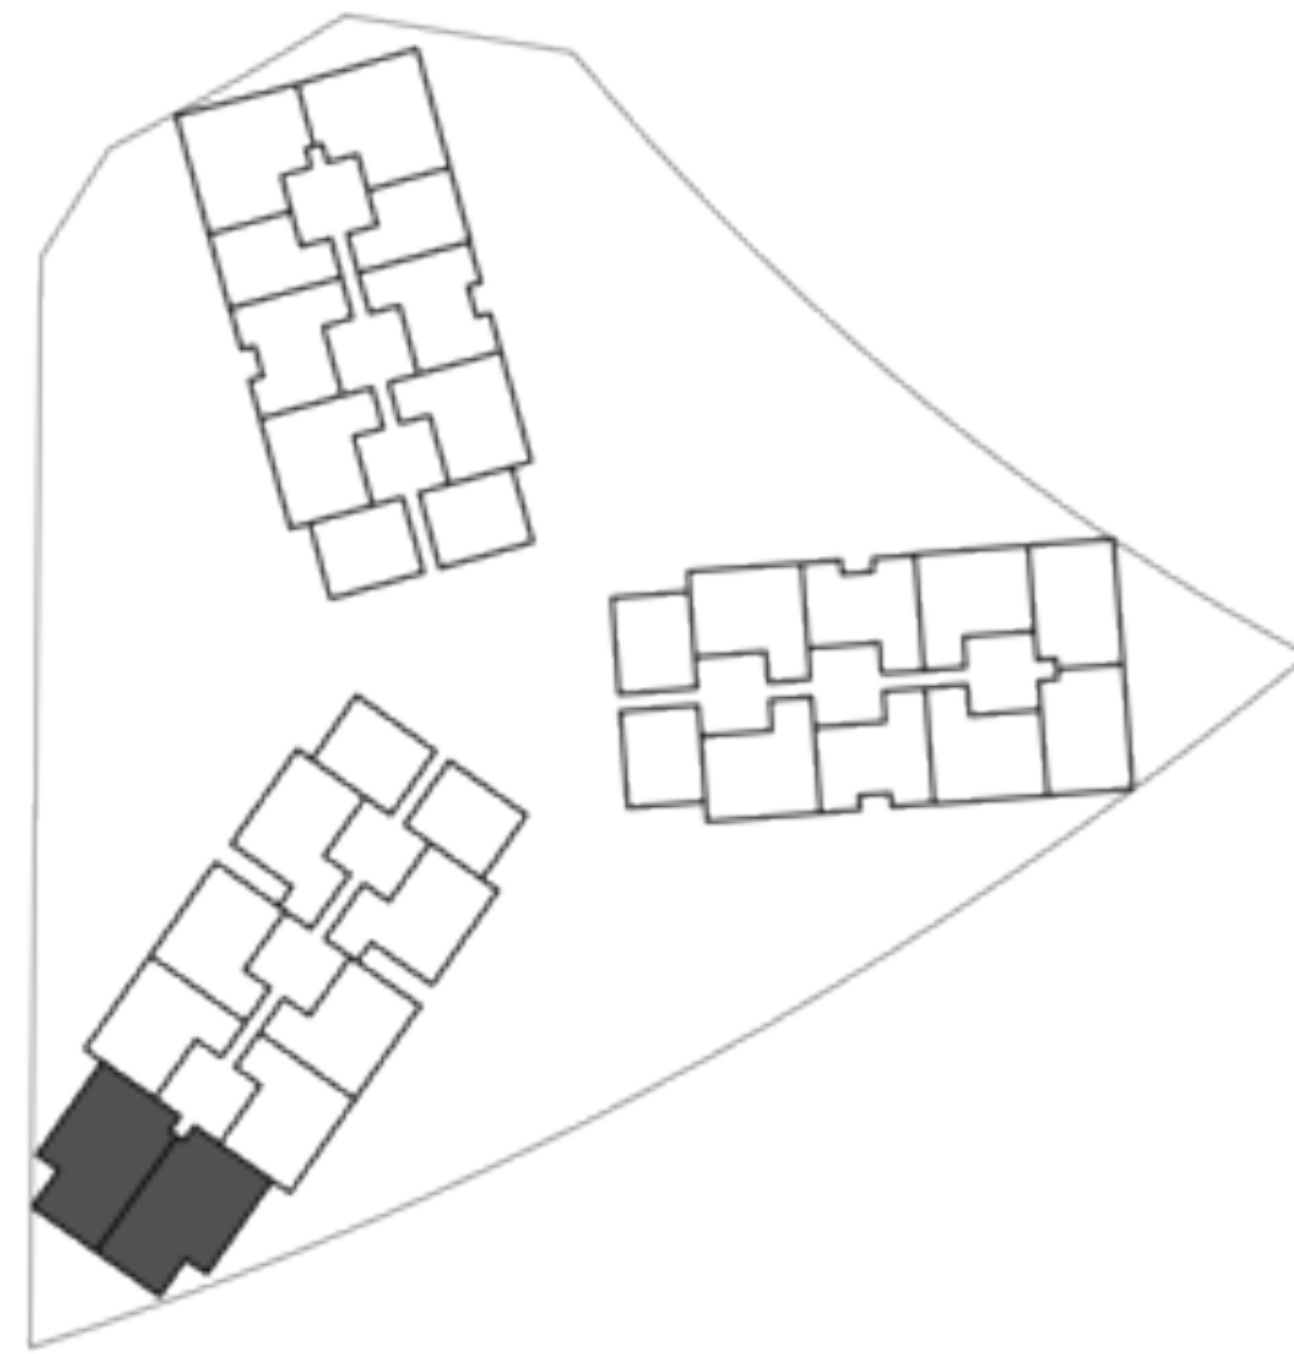

مانغروف ريزيدنسز MANGROVE RESIDENCES

Plot 2

2 BEDROOM
Type 4

UNIT	STARTING FROM	AREA	
		SQM	SQFT
		129.21 SQM	1390.80 SQFT
BALCONY	STARTING FROM	9.26 SQM	99.67 SQFT (6.9%)
TOTAL AREA	STARTING FROM	138.47 SQM	1490.47 SQFT

مانگروف ريزيدنسز MANGROVE RESIDENCES

Plot 2

3 BEDROOM
Type 1

		AREA	
UNIT	STARTING FROM	164.06 SQM	1765.93 SQFT
BALCONY	STARTING FROM	15.43 SQM	166.09 SQFT (8.6%)
TOTAL AREA	STARTING FROM	179.49 SQM	1932.02 SQFT