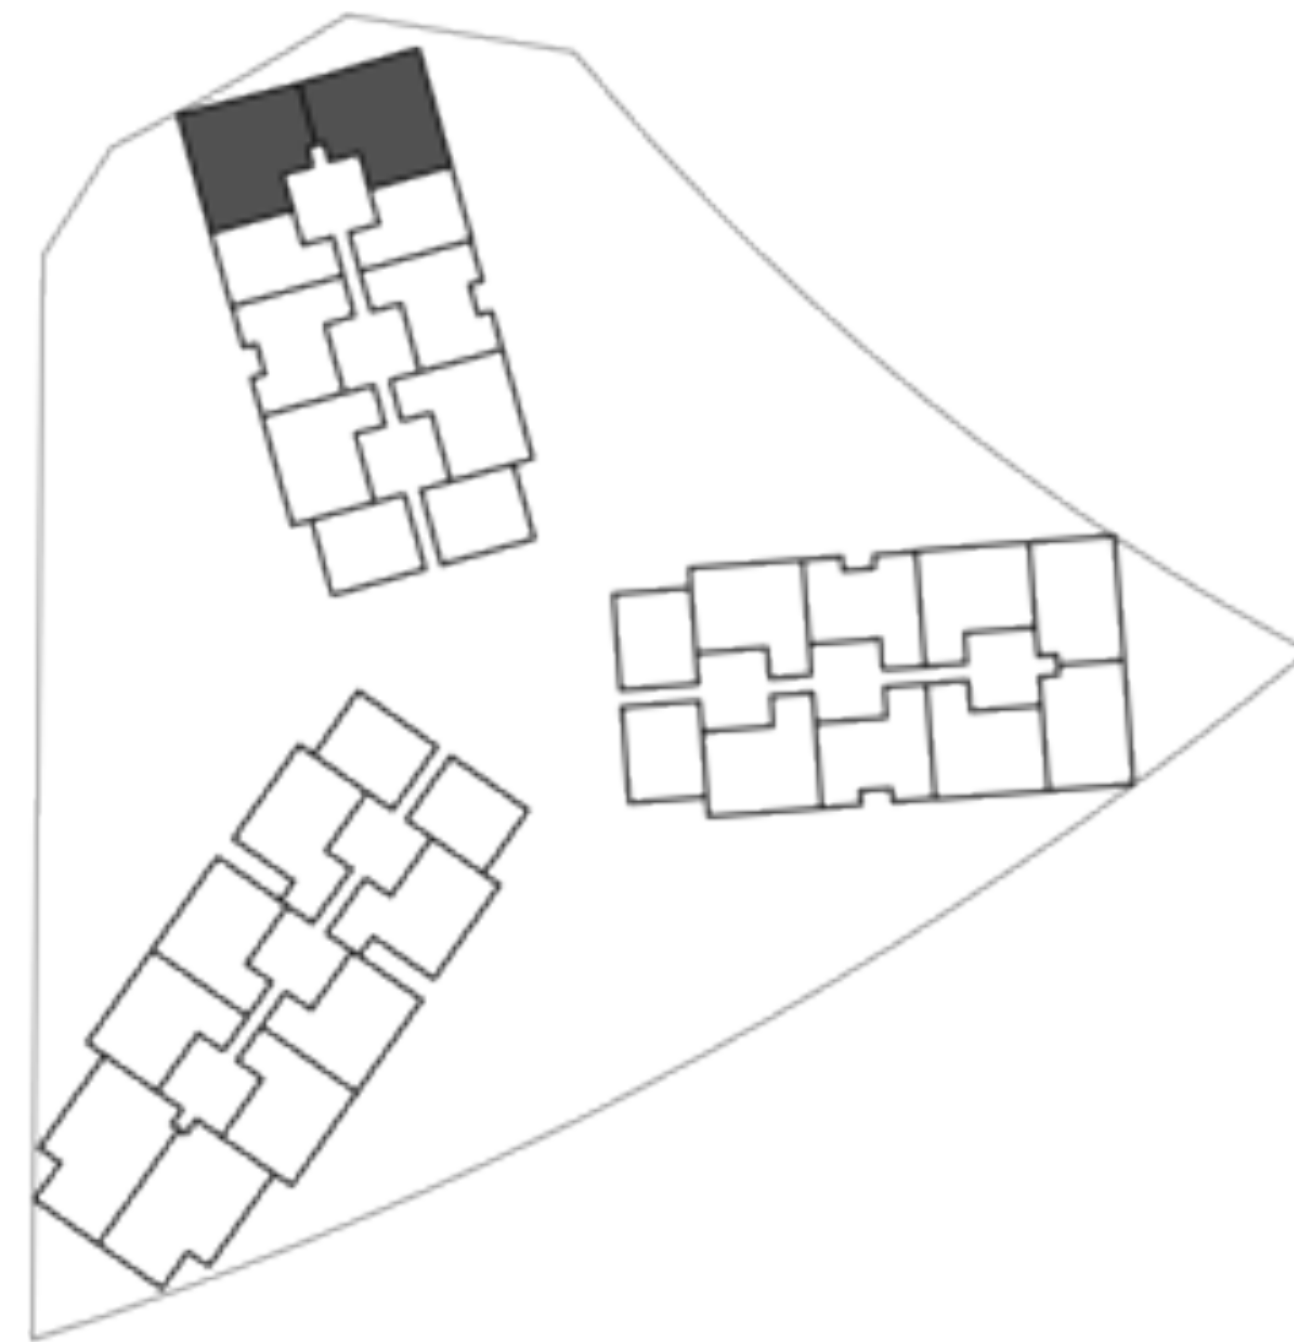

مانگروف ريزيدنسز MANGROVE RESIDENCES

Plot 2

3 BEDROOM
Type 1

		AREA	
UNIT	STARTING FROM	164.06 SQM	1765.93 SQFT
BALCONY	STARTING FROM	15.43 SQM	166.09 SQFT (8.6%)
TOTAL AREA	STARTING FROM	179.49 SQM	1932.02 SQFT

مانغروف ريزيدنسز MANGROVE RESIDENCES

Plot 2

3 BEDROOM
Type 2

		AREA	
UNIT	STARTING FROM	148.7 SQM	1600.59 SQFT
BALCONY	STARTING FROM	9.35 SQM	100.64 SQFT (5.9%)
TOTAL AREA	STARTING FROM	158.05 SQM	1701.23 SQFT