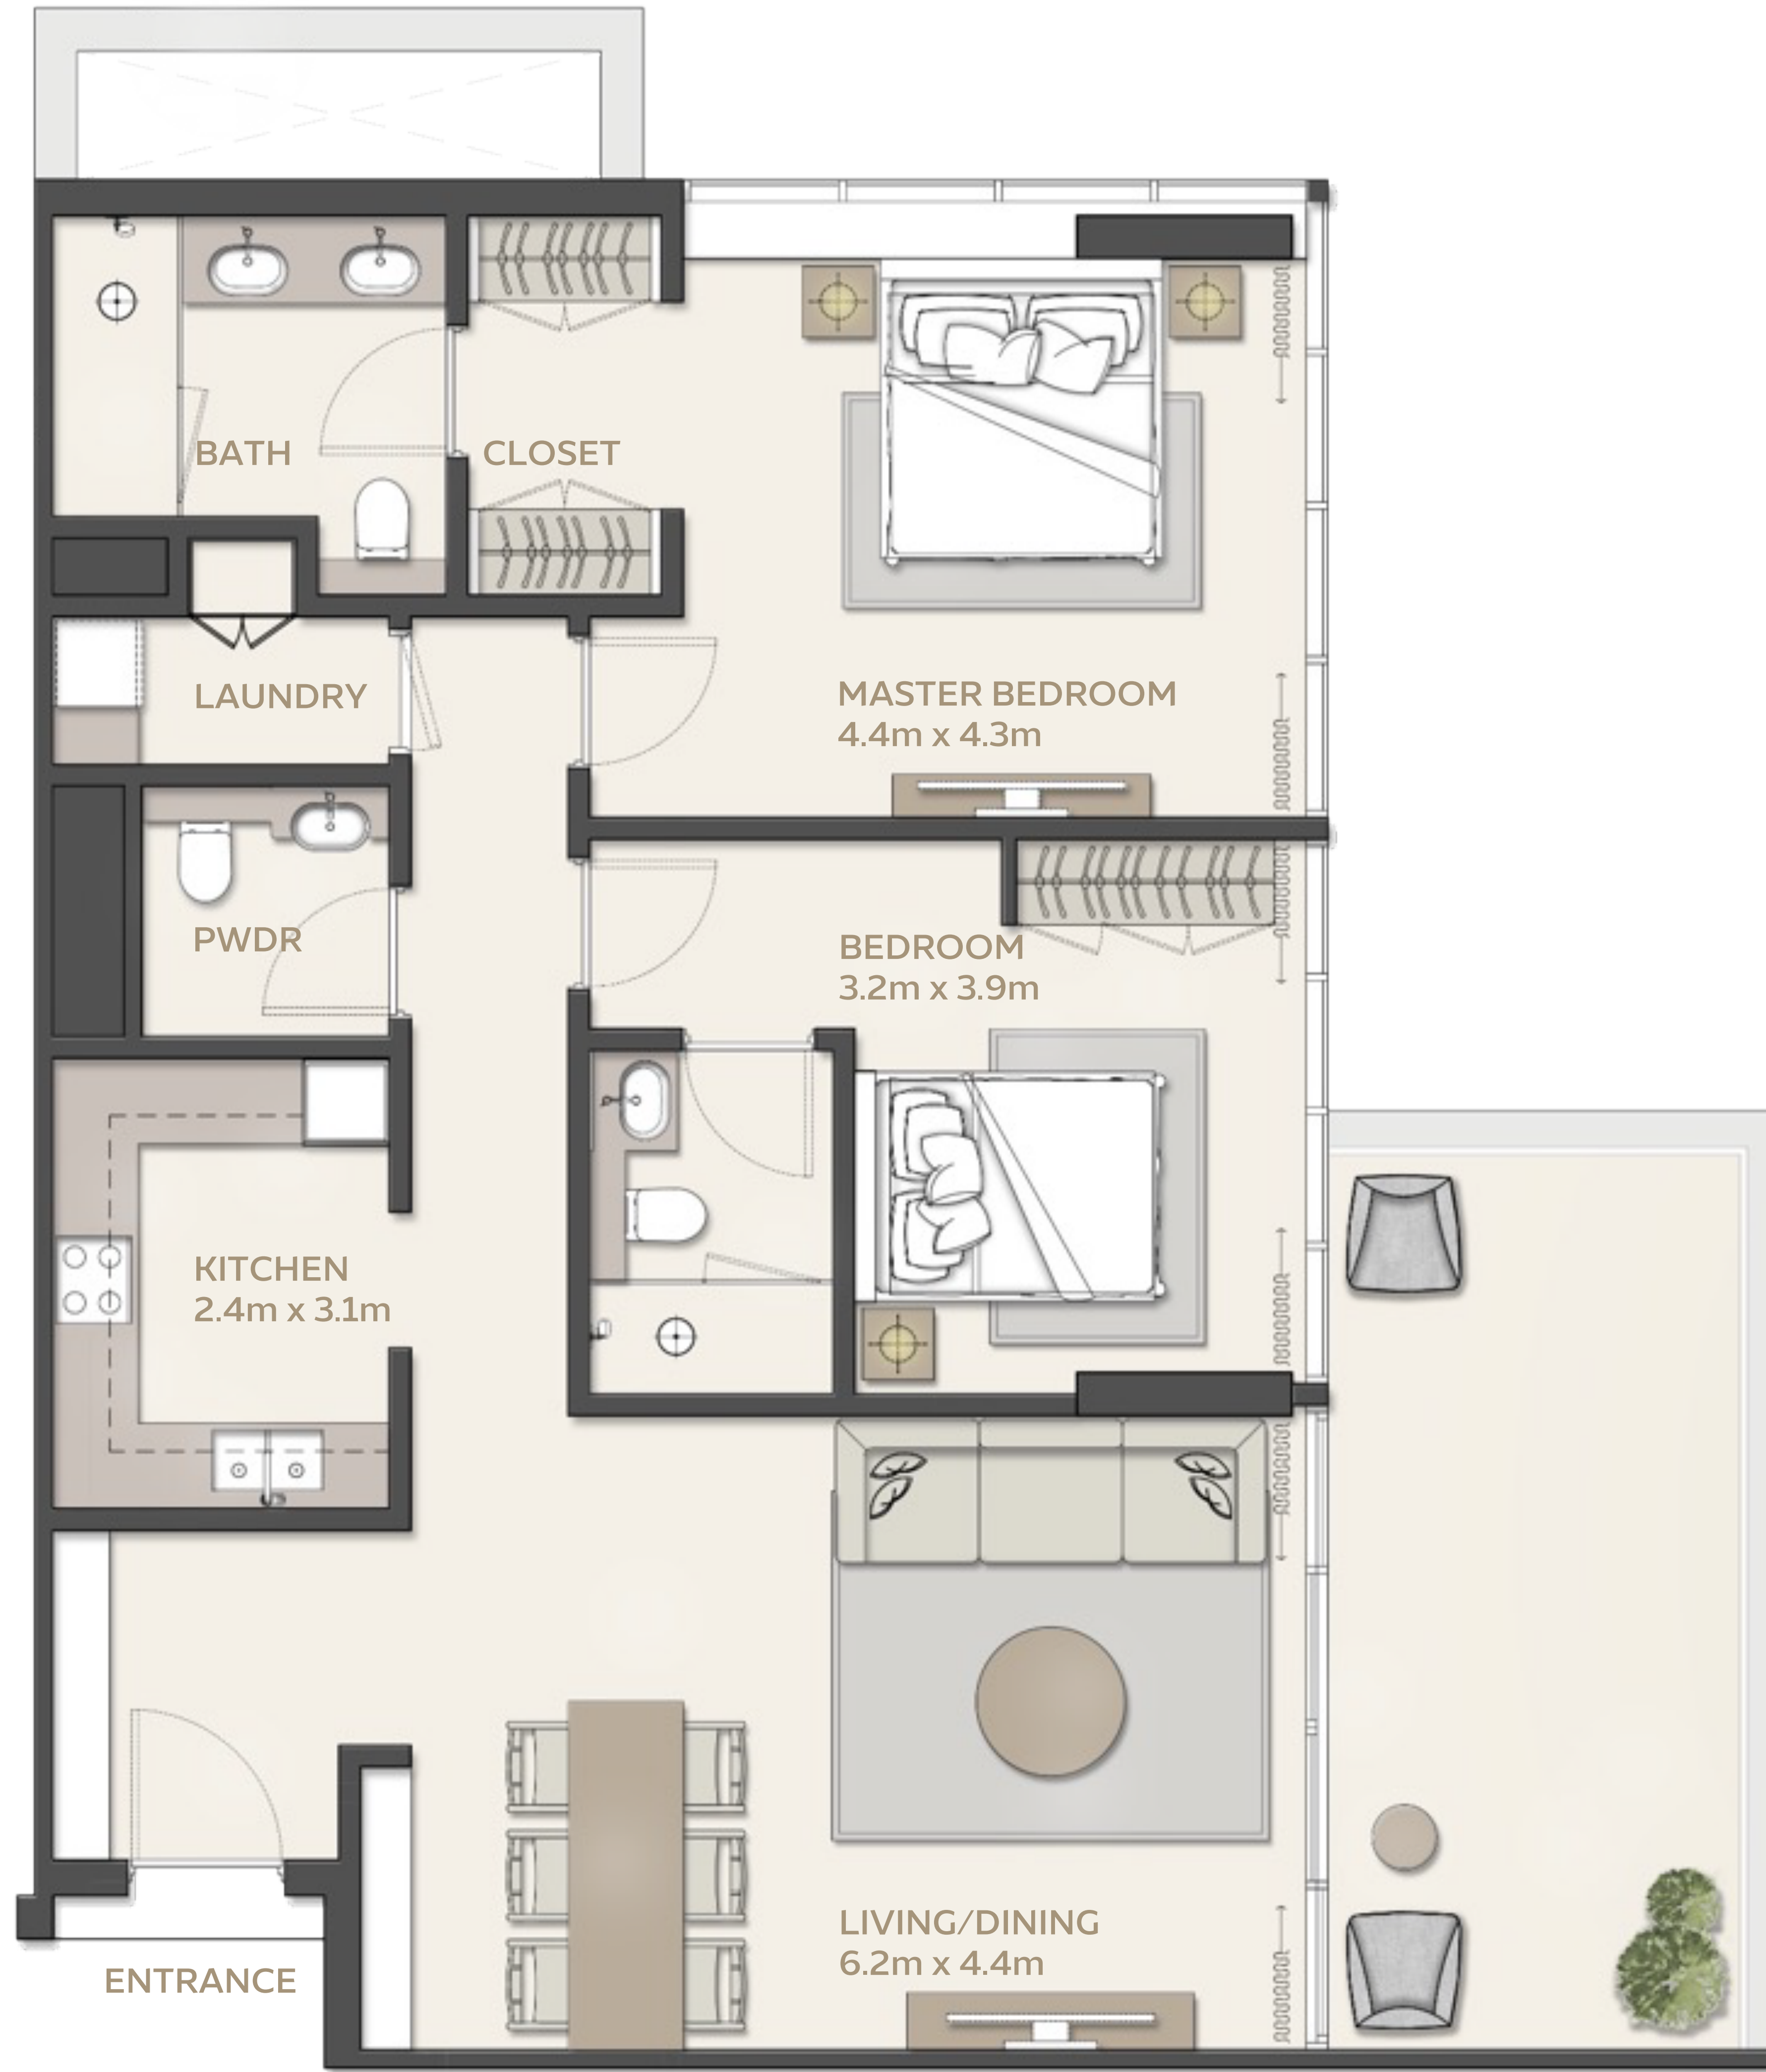

مانغروف ريزيدنسز MANGROVE RESIDENCES

Plot 2

2 BEDROOM Type 1

		AREA	
UNIT	STARTING FROM	118.14 SQM	1271.65 SQFT
BALCONY	STARTING FROM	9.24 SQM	99.46 SQFT (7.3 %)
TOTAL AREA	STARTING FROM	127.38 SQM	1371.11 SQFT

مانغروف ريزيدنسز MANGROVE RESIDENCES

Plot 2

2 BEDROOM
Type 2

		AREA	
UNIT	STARTING FROM	113.77 SQM	1224.61 SQFT
BALCONY	STARTING FROM	18.41 SQM	198.16 SQFT (13.9%)
TOTAL AREA	STARTING FROM	132.18 SQM	1422.77 SQFT

مانغروف
ريزيدنسز
MANGROVE
RESIDENCES

Plot 2

2 BEDROOM
Type 3

		AREA	
UNIT	STARTING FROM	112.96 SQM	1215.89 SQFT
BALCONY	STARTING FROM	18.94 SQM	203.87 SQFT (14.4 %)
TOTAL AREA	STARTING FROM	131.9 SQM	1419.76 SQFT

مانغروف ريزيدنسز MANGROVE RESIDENCES

Plot 2

2 BEDROOM
Type 4

UNIT	STARTING FROM	AREA	
		SQM	SQFT
		129.21 SQM	1390.80 SQFT
BALCONY	STARTING FROM	9.26 SQM	99.67 SQFT (6.9%)
TOTAL AREA	STARTING FROM	138.47 SQM	1490.47 SQFT