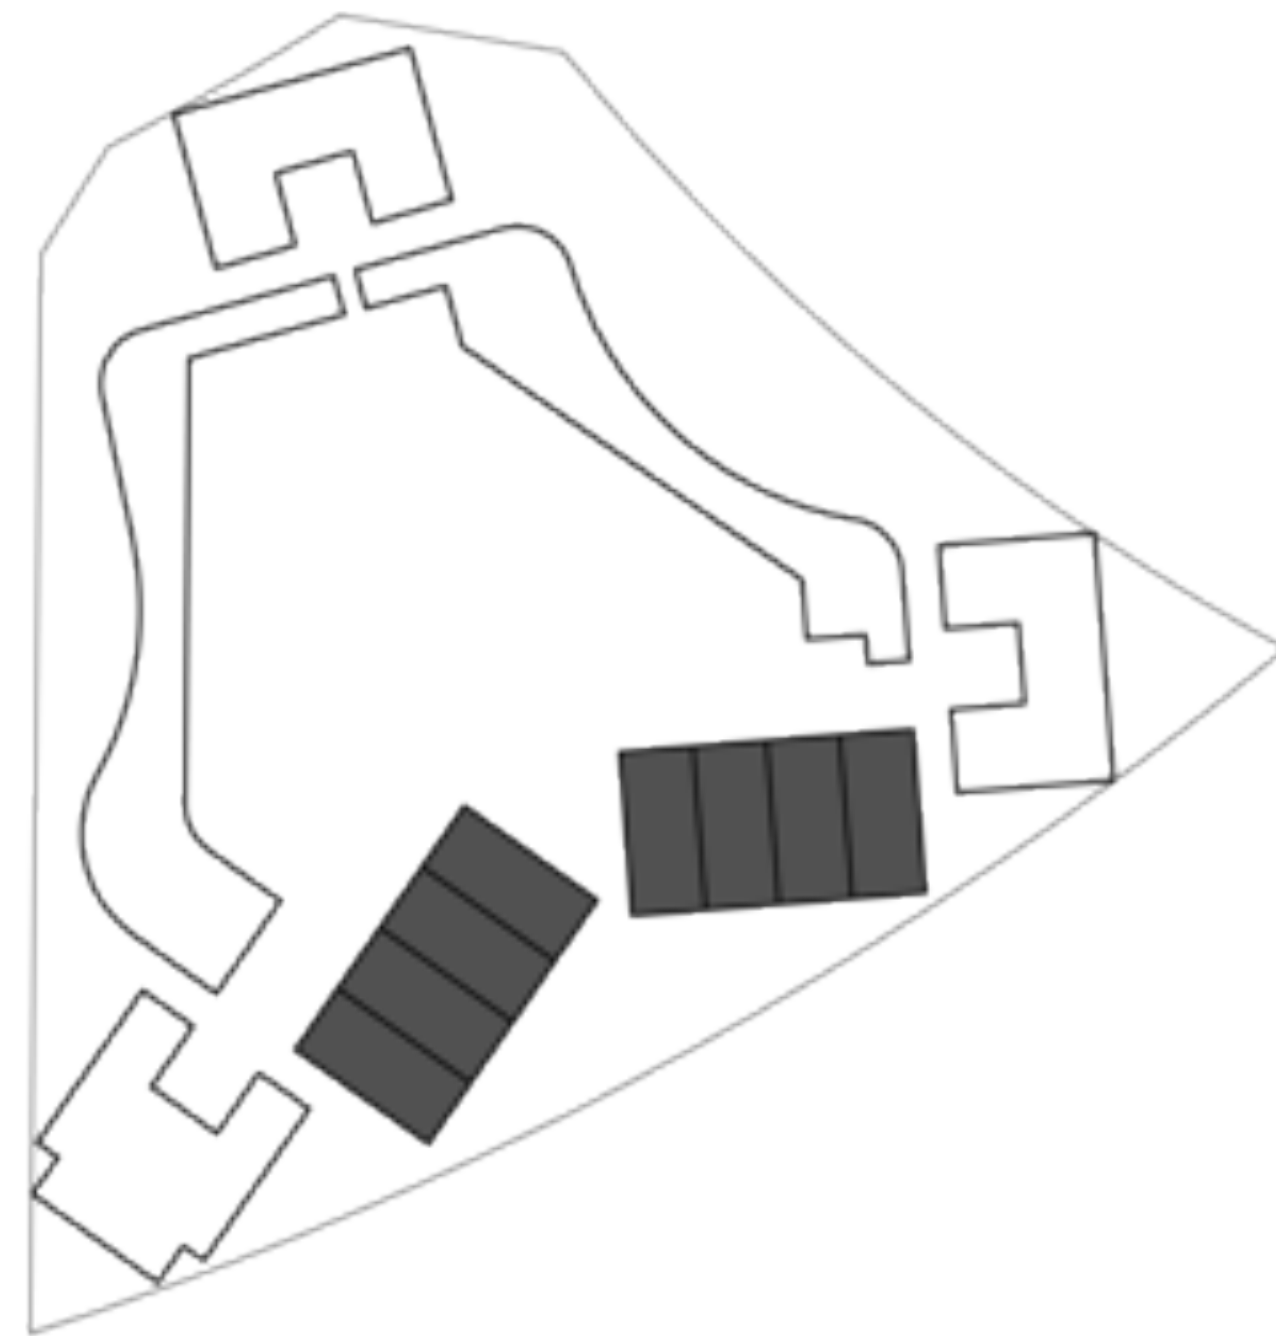

مانغروف
ريزيدنسز
MANGROVE
RESIDENCES

Plot 2

4 BEDROOM

		AREA	
UNIT	STARTING FROM	343.45 SQM	3696.87 SQFT
BALCONY	STARTING FROM	35.97 SQM	387.18 SQFT (9.5%)
TOTAL AREA	STARTING FROM	379.42 SQM	4084.05 SQFT

مانگروف ریزیدنسز MANGROVE RESIDENCES

Plot 2

**3 BEDROOM
TOWNHOUSE**

		AREA	
UNIT	STARTING FROM	169.39 SQM	1823.30 SQFT
BALCONY	STARTING FROM	48.43 SQM	521.30 SQFT (21.6%)
TOTAL AREA	STARTING FROM	224.43 SQM	2415.75 SQFT