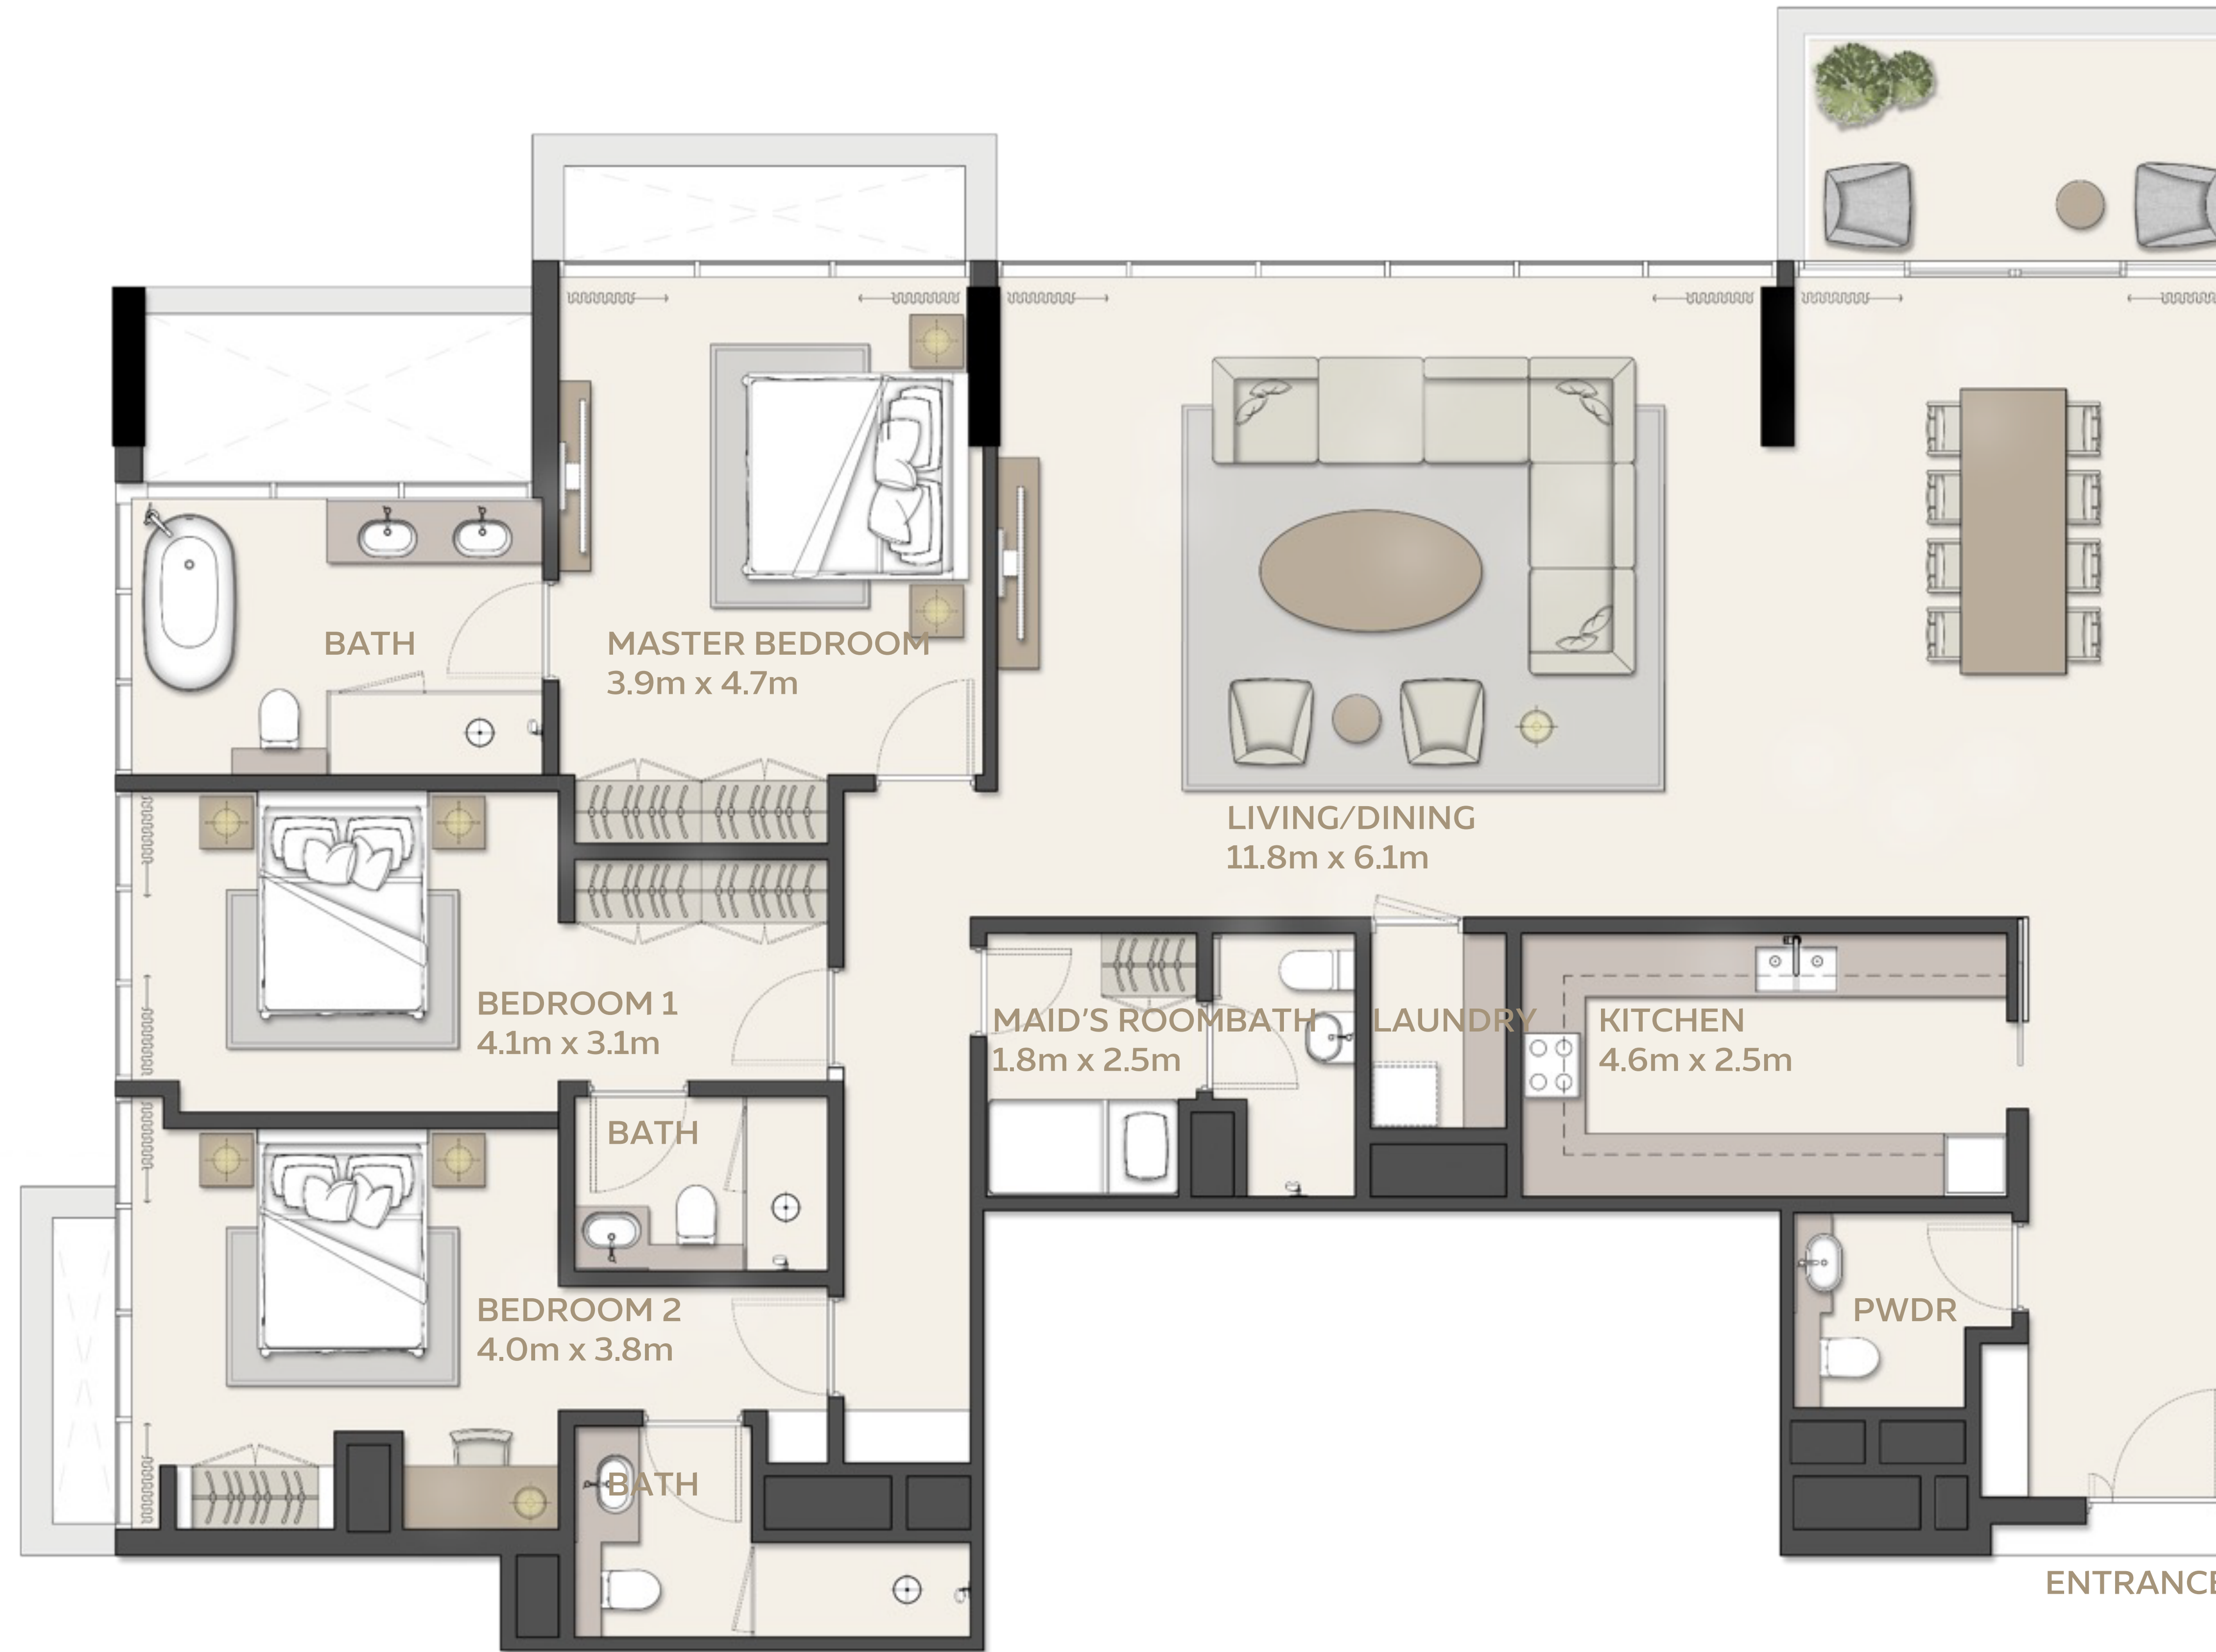

مانگروف ريزيدنسز MANGROVE RESIDENCES

Plot 2

3 BEDROOM
Type 1

		AREA	
UNIT	STARTING FROM	164.06 SQM	1765.93 SQFT
BALCONY	STARTING FROM	15.43 SQM	166.09 SQFT (8.6%)
TOTAL AREA	STARTING FROM	179.49 SQM	1932.02 SQFT

مانغروف ريزيدنسز MANGROVE RESIDENCES

Plot 2

3 BEDROOM
Type 2

		AREA	
UNIT	STARTING FROM	148.7 SQM	1600.59 SQFT
BALCONY	STARTING FROM	9.35 SQM	100.64 SQFT (5.9%)
TOTAL AREA	STARTING FROM	158.05 SQM	1701.23 SQFT

مانغروف
ريزيدنسز
MANGROVE
RESIDENCES

Plot 2

3 BEDROOM
Type 3

UNIT	STARTING FROM	AREA	
		SQM	SQFT
		209.97 SQM	2260.10 SQFT
BALCONY	STARTING FROM	9.23 SQM	99.35 SQFT (4.2%)
TOTAL AREA	STARTING FROM	219.20 SQM	2359.45 SQFT

مانغروف
ريزيدنسز
MANGROVE
RESIDENCES

Plot 2

4 BEDROOM

		AREA	
UNIT	STARTING FROM	343.45 SQM	3696.87 SQFT
BALCONY	STARTING FROM	35.97 SQM	387.18 SQFT (9.5%)
TOTAL AREA	STARTING FROM	379.42 SQM	4084.05 SQFT