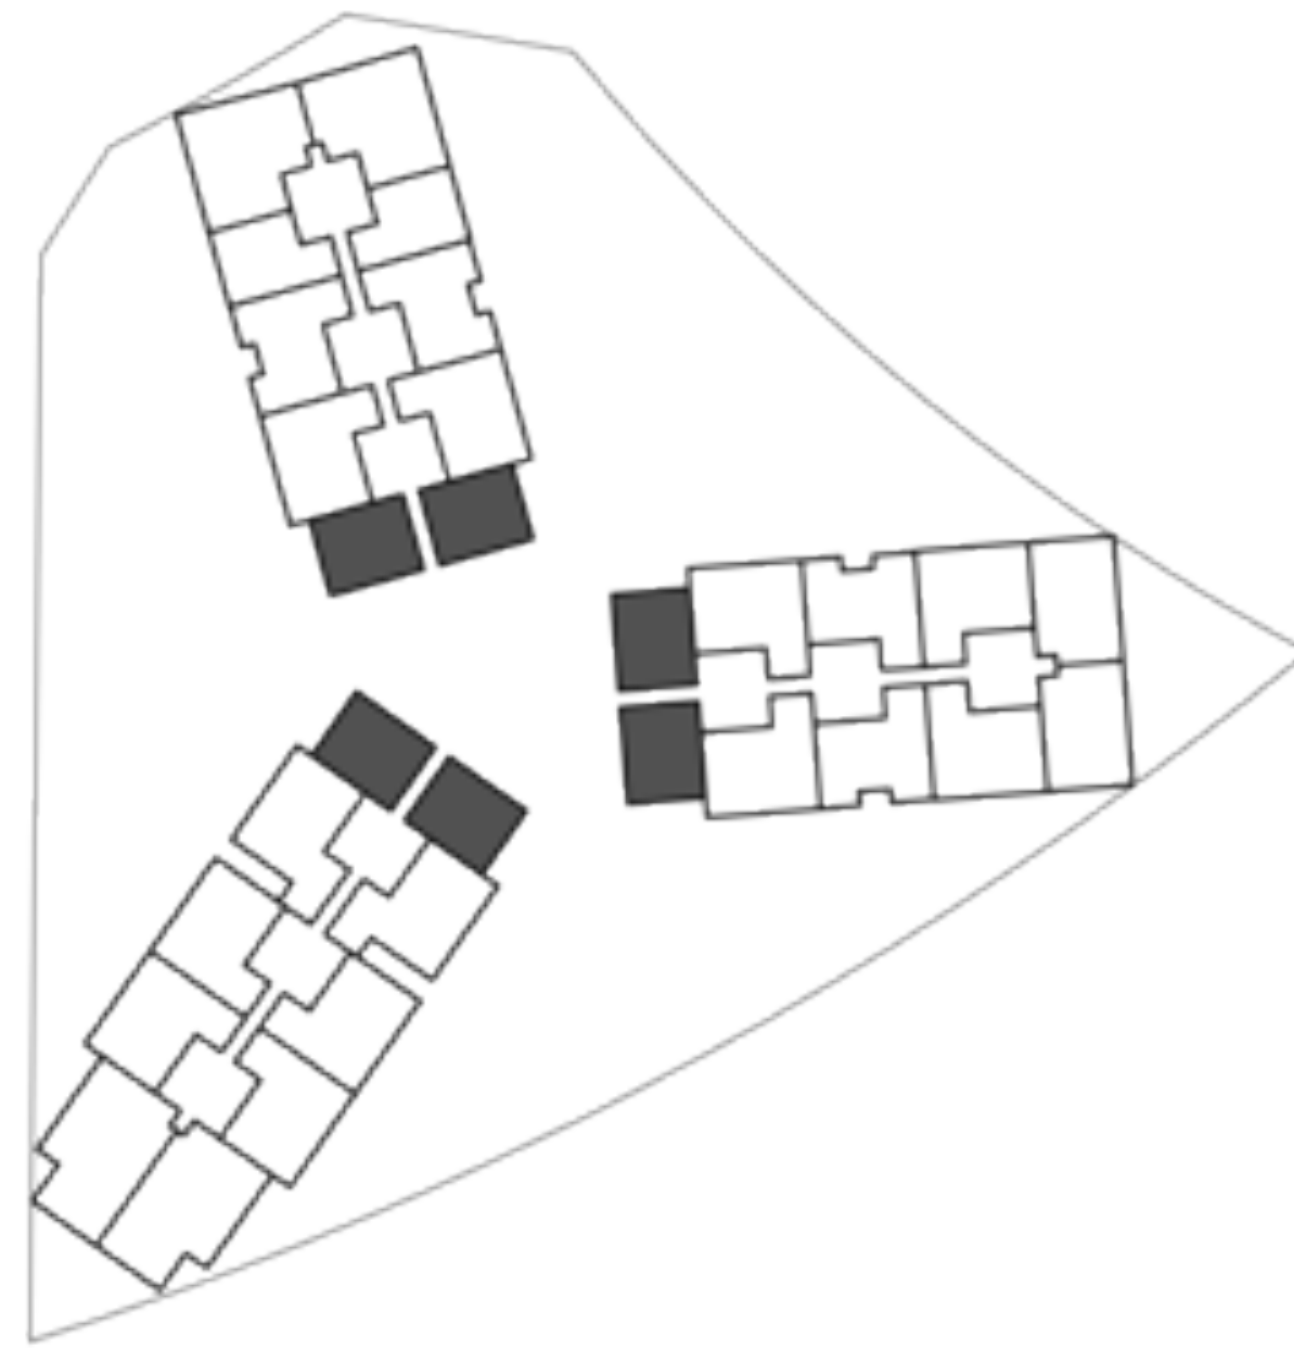

MANGROVE RESIDENCES

TRUE TO OUR SPIRIT

EXPO
CENTRAL

FLOOR PLANS

مانغروف ريزيدنسز MANGROVE RESIDENCES

Plot 2

1 BEDROOM Type 1

		AREA	
UNIT	STARTING FROM	77.66 SQM	835.93 SQFT
BALCONY	STARTING FROM	12.40 SQM	133.47 SQFT (13.8%)
TOTAL AREA	STARTING FROM	90.06 SQM	969.4 SQFT

مانگروف ریزیدنسز MANGROVE RESIDENCES

Plot 2

1 BEDROOM Type 2

		AREA	
UNIT	STARTING FROM	82.16 SQM	884.36 SQFT
BALCONY	STARTING FROM	8.8 SQM	94.72 SQFT (9.7 %)
TOTAL AREA	STARTING FROM	90.96 SQM	979.08 SQFT