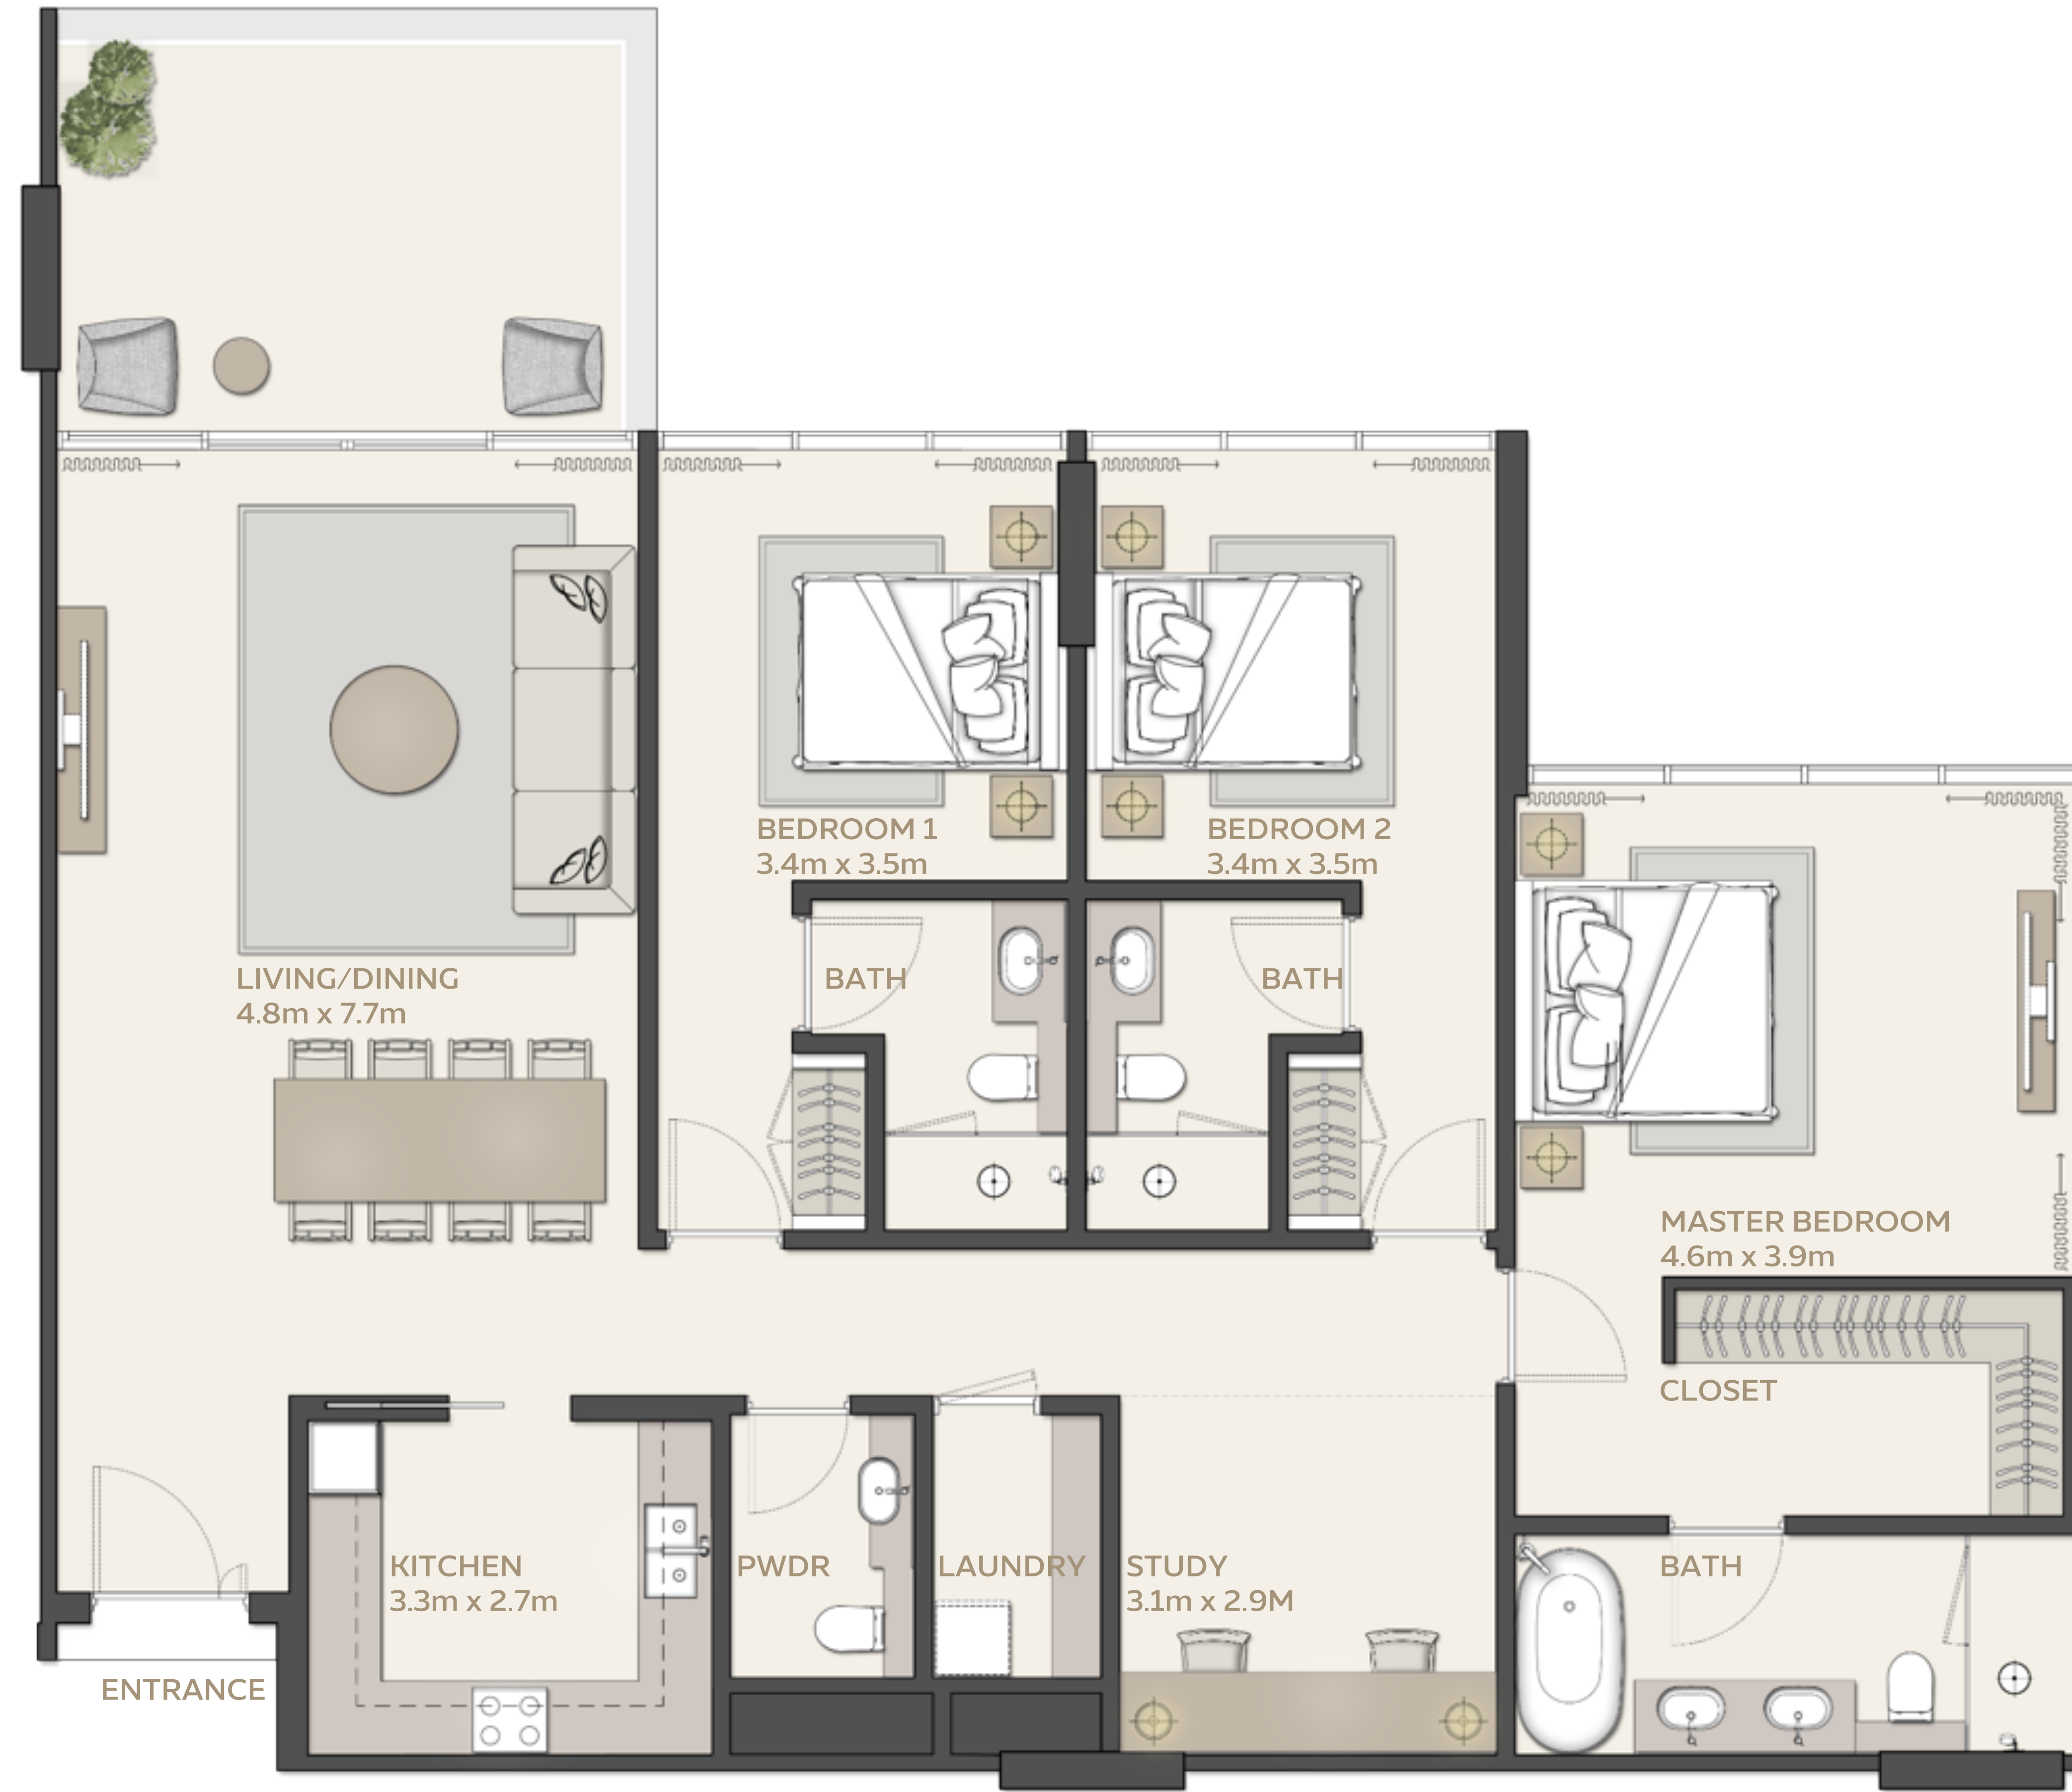

مانغروف
ريزيدنسز
MANGROVE
RESIDENCES

Plot 2

2 BEDROOM
Type 3

		AREA	
UNIT	STARTING FROM	112.96 SQM	1215.89 SQFT
BALCONY	STARTING FROM	18.94 SQM	203.87 SQFT (14.4 %)
TOTAL AREA	STARTING FROM	131.9 SQM	1419.76 SQFT

مانغروف ريزيدنسز MANGROVE RESIDENCES

Plot 2

2 BEDROOM
Type 4

UNIT	STARTING FROM	AREA	
		SQM	SQFT
		129.21 SQM	1390.80 SQFT
BALCONY	STARTING FROM	9.26 SQM	99.67 SQFT (6.9%)
TOTAL AREA	STARTING FROM	138.47 SQM	1490.47 SQFT

مانگروف ريزيدنسز MANGROVE RESIDENCES

Plot 2

3 BEDROOM
Type 1

		AREA	
UNIT	STARTING FROM	164.06 SQM	1765.93 SQFT
BALCONY	STARTING FROM	15.43 SQM	166.09 SQFT (8.6%)
TOTAL AREA	STARTING FROM	179.49 SQM	1932.02 SQFT

مانغروف ريزيدنسز MANGROVE RESIDENCES

Plot 2

3 BEDROOM
Type 2

		AREA	
UNIT	STARTING FROM	148.7 SQM	1600.59 SQFT
BALCONY	STARTING FROM	9.35 SQM	100.64 SQFT (5.9%)
TOTAL AREA	STARTING FROM	158.05 SQM	1701.23 SQFT