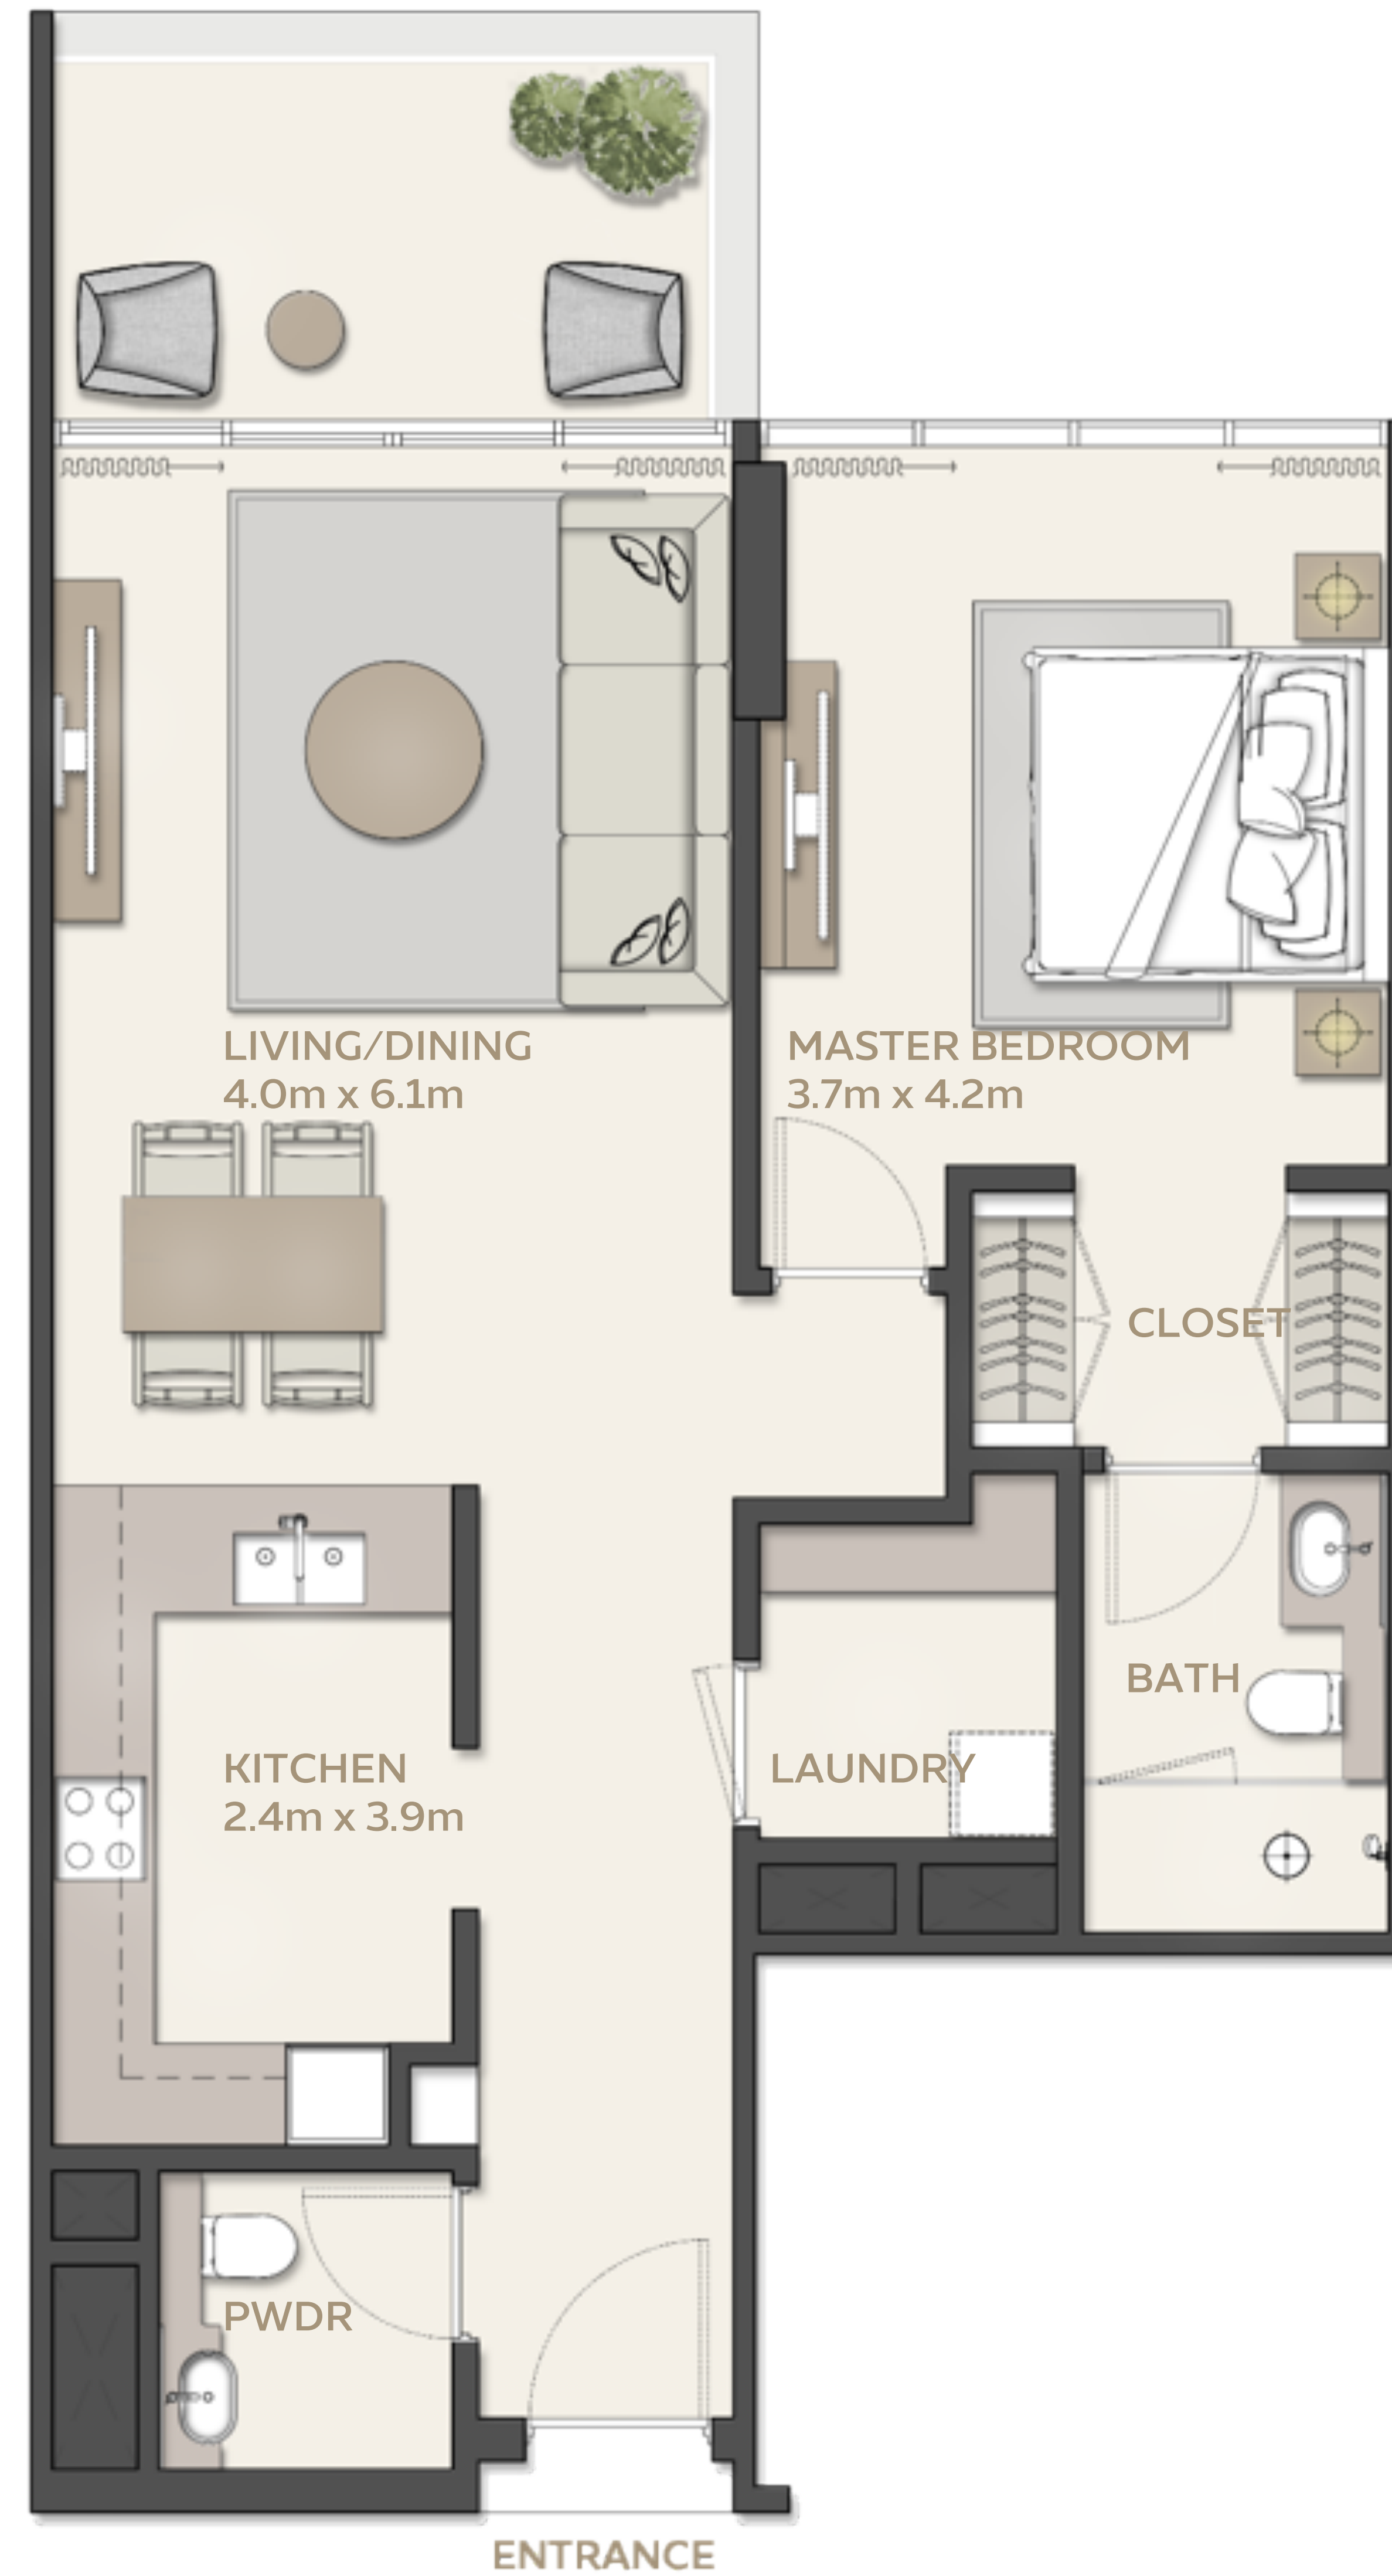

MANGROVE RESIDENCES

TRUE TO OUR SPIRIT

EXPO
CENTRAL

FLOOR PLANS

مانغروف ريزيدنسز MANGROVE RESIDENCES

Plot 2

1 BEDROOM Type 1

		AREA	
UNIT	STARTING FROM	77.66 SQM	835.93 SQFT
BALCONY	STARTING FROM	12.40 SQM	133.47 SQFT (13.8%)
TOTAL AREA	STARTING FROM	90.06 SQM	969.4 SQFT

مانگروف ریزیدنسز MANGROVE RESIDENCES

Plot 2

1 BEDROOM Type 2

		AREA	
UNIT	STARTING FROM	82.16 SQM	884.36 SQFT
BALCONY	STARTING FROM	8.8 SQM	94.72 SQFT (9.7 %)
TOTAL AREA	STARTING FROM	90.96 SQM	979.08 SQFT

مانغروف ريزيدنسز MANGROVE RESIDENCES

Plot 2

2 BEDROOM Type 1

		AREA	
UNIT	STARTING FROM	118.14 SQM	1271.65 SQFT
BALCONY	STARTING FROM	9.24 SQM	99.46 SQFT (7.3 %)
TOTAL AREA	STARTING FROM	127.38 SQM	1371.11 SQFT

مانغروف ريزيدنسز MANGROVE RESIDENCES

Plot 2

2 BEDROOM
Type 2

		AREA	
UNIT	STARTING FROM	113.77 SQM	1224.61 SQFT
BALCONY	STARTING FROM	18.41 SQM	198.16 SQFT (13.9%)
TOTAL AREA	STARTING FROM	132.18 SQM	1422.77 SQFT