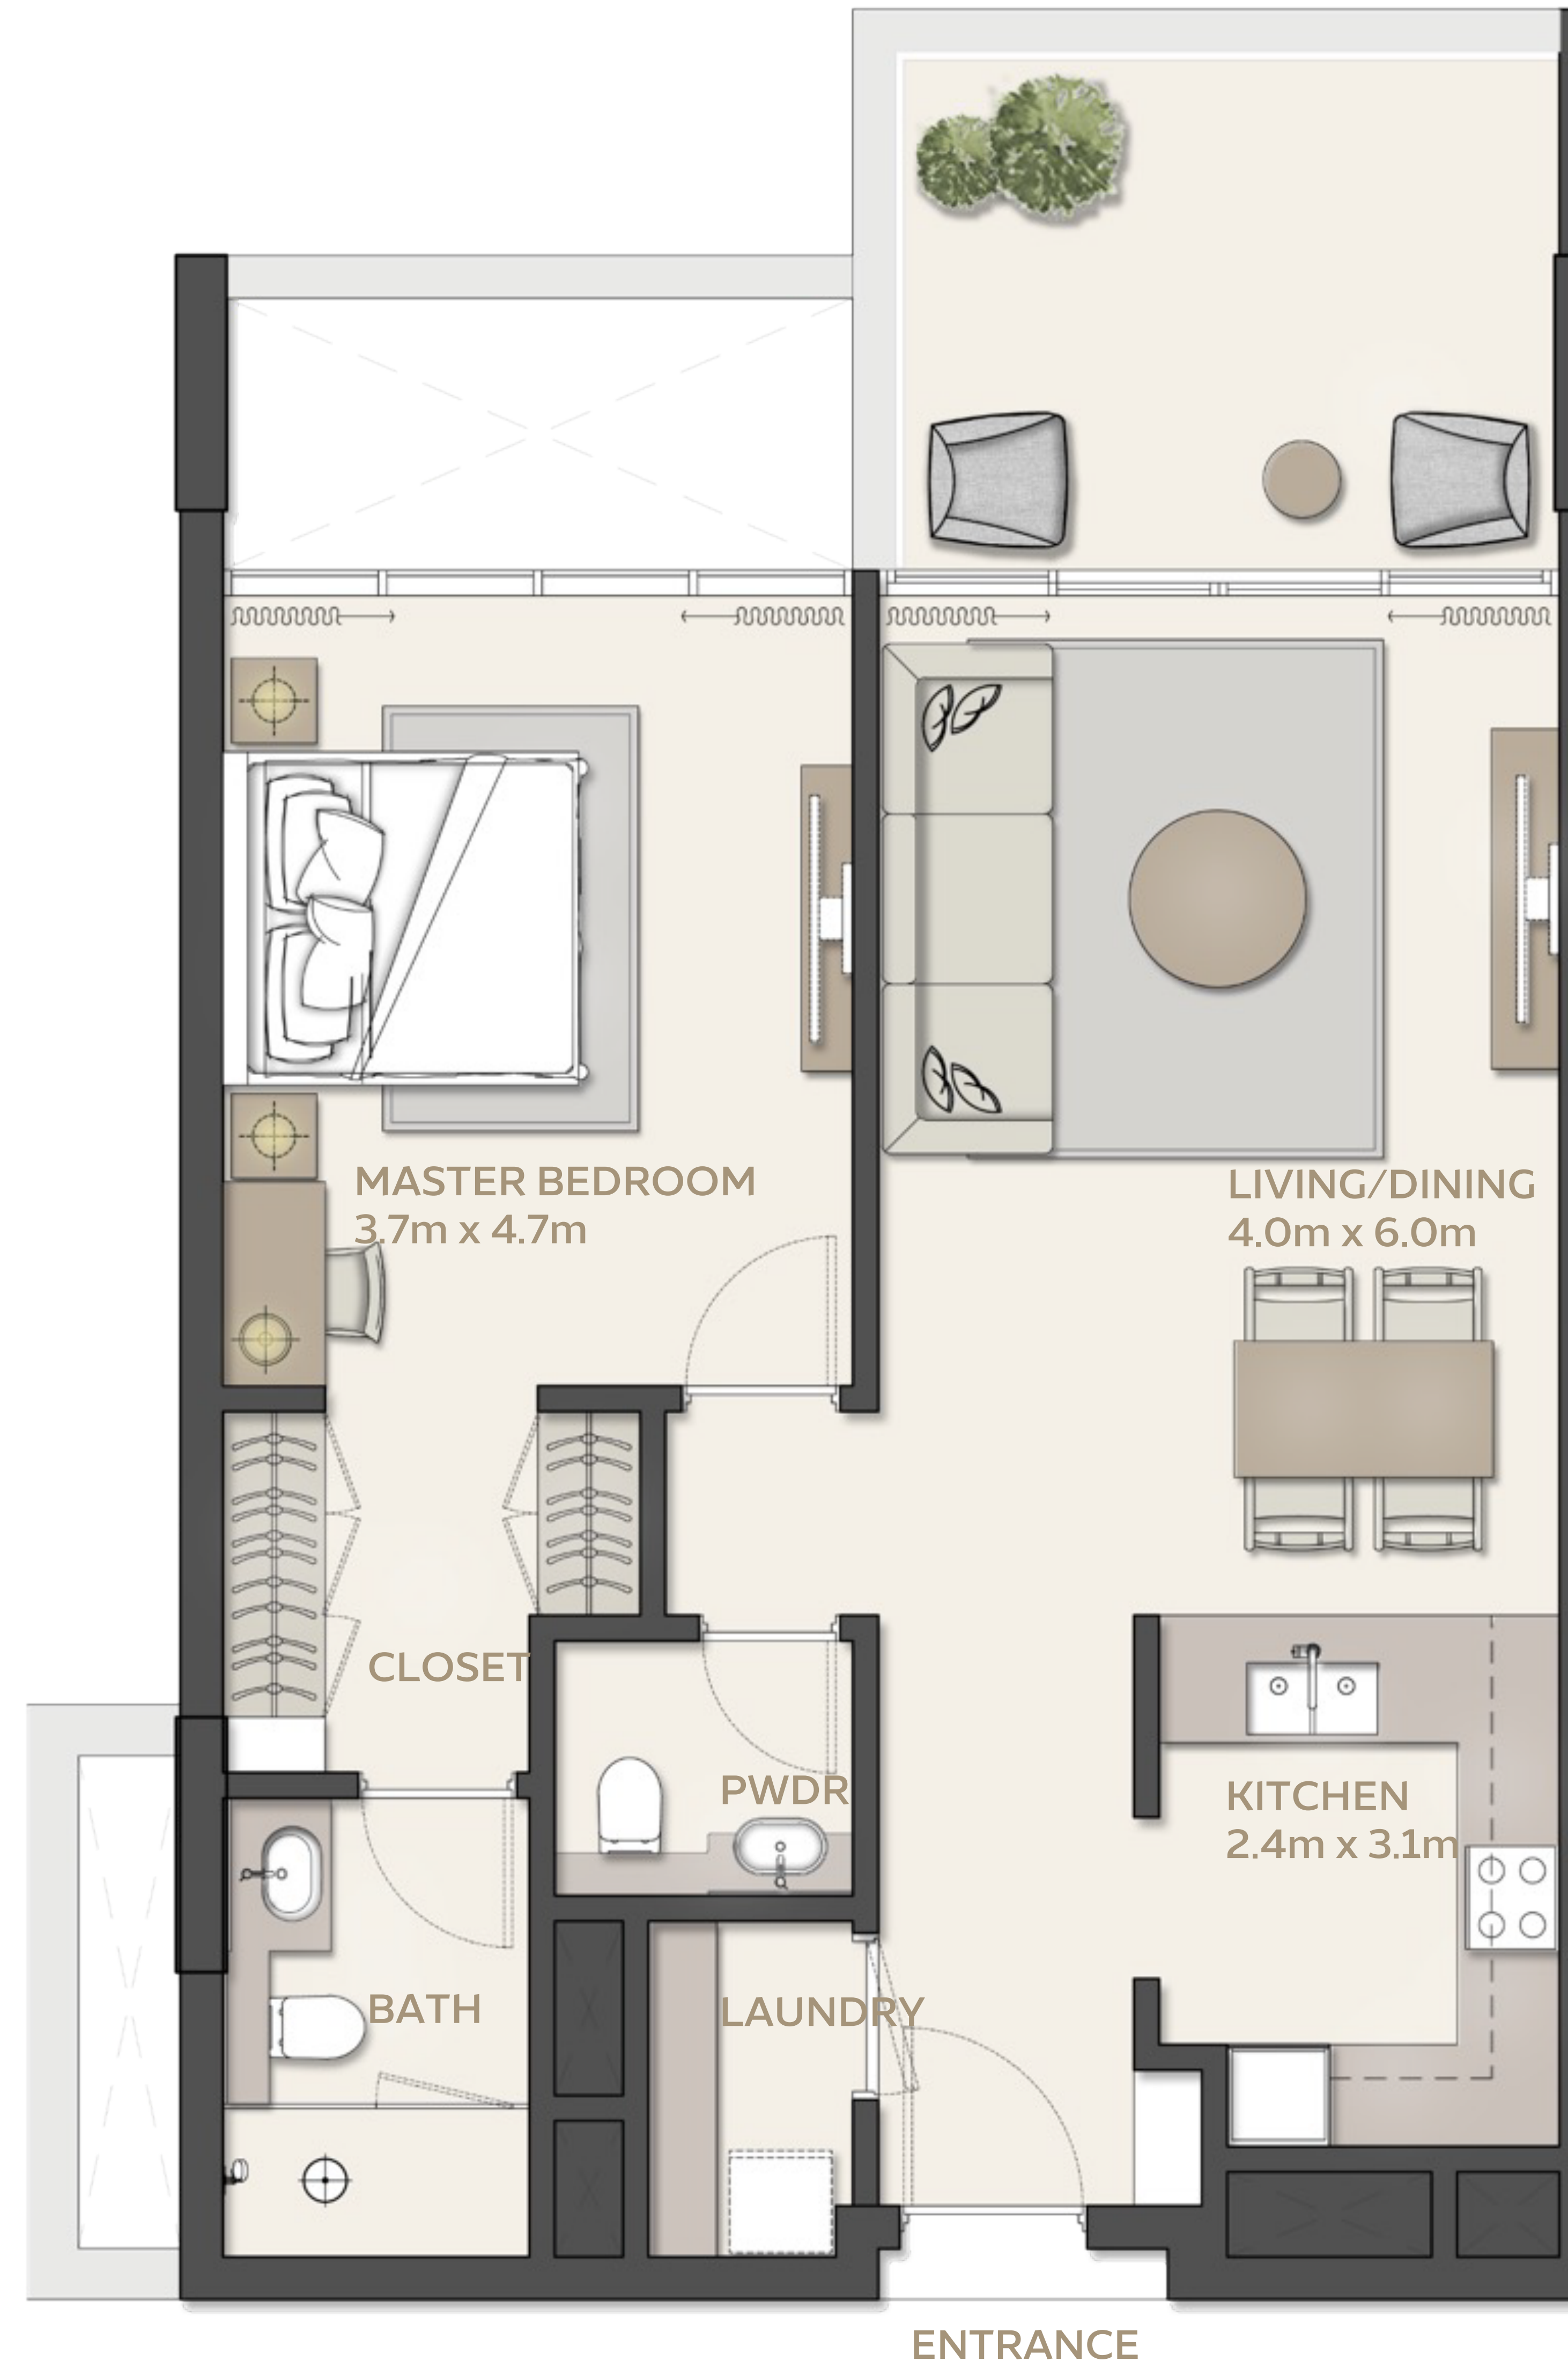

MANGROVE RESIDENCES

TRUE TO OUR SPIRIT

EXPO
CENTRAL

FLOOR PLANS

مانغروف ريزيدنسز MANGROVE RESIDENCES

Plot 2

1 BEDROOM Type 1

		AREA	
UNIT	STARTING FROM	77.66 SQM	835.93 SQFT
BALCONY	STARTING FROM	12.40 SQM	133.47 SQFT (13.8%)
TOTAL AREA	STARTING FROM	90.06 SQM	969.4 SQFT

مانگروف ریزیدنسز MANGROVE RESIDENCES

Plot 2

1 BEDROOM Type 2

		AREA	
UNIT	STARTING FROM	82.16 SQM	884.36 SQFT
BALCONY	STARTING FROM	8.8 SQM	94.72 SQFT (9.7 %)
TOTAL AREA	STARTING FROM	90.96 SQM	979.08 SQFT

مانغروف ريزيدنسز MANGROVE RESIDENCES

Plot 2

2 BEDROOM Type 1

		AREA	
UNIT	STARTING FROM	118.14 SQM	1271.65 SQFT
BALCONY	STARTING FROM	9.24 SQM	99.46 SQFT (7.3 %)
TOTAL AREA	STARTING FROM	127.38 SQM	1371.11 SQFT