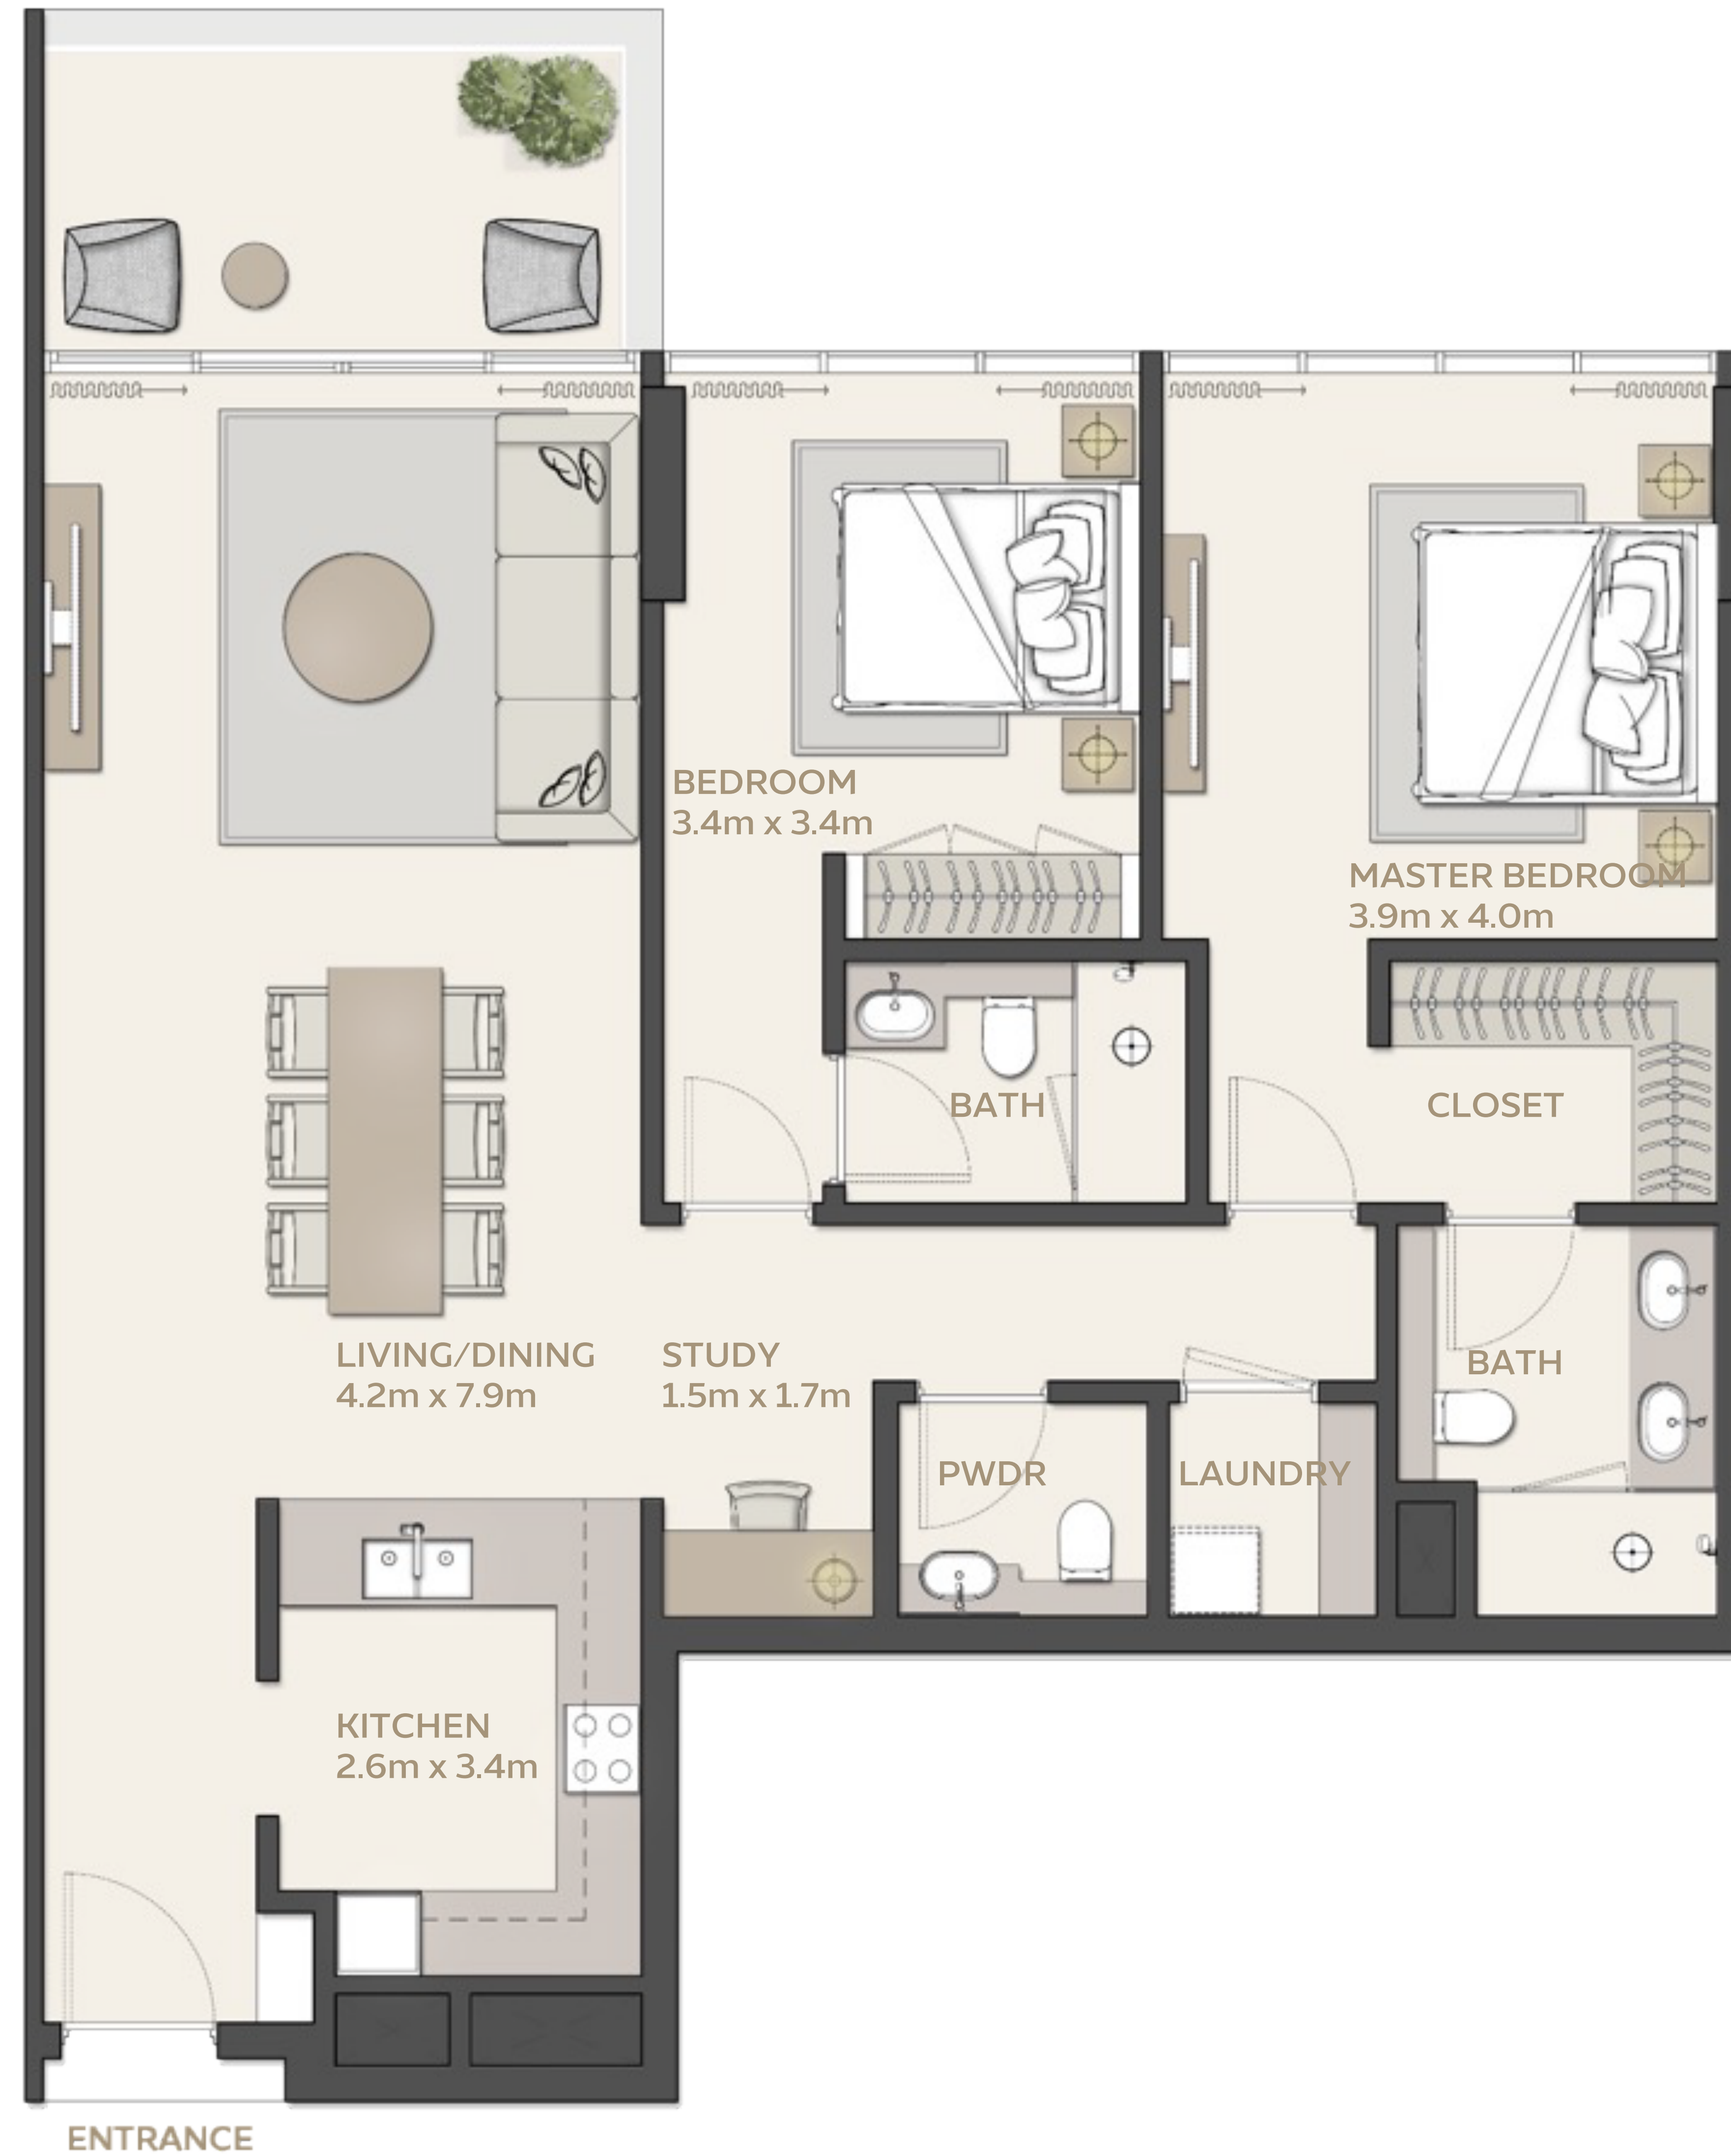

MANGROVE RESIDENCES

TRUE TO OUR SPIRIT

EXPO
CENTRAL

FLOOR PLANS

مانغروف ريزيدنسز MANGROVE RESIDENCES

Plot 2

1 BEDROOM Type 1

		AREA	
UNIT	STARTING FROM	77.66 SQM	835.93 SQFT
BALCONY	STARTING FROM	12.40 SQM	133.47 SQFT (13.8%)
TOTAL AREA	STARTING FROM	90.06 SQM	969.4 SQFT

مانگروف ریزیدنسز MANGROVE RESIDENCES

Plot 2

1 BEDROOM Type 2

		AREA	
UNIT	STARTING FROM	82.16 SQM	884.36 SQFT
BALCONY	STARTING FROM	8.8 SQM	94.72 SQFT (9.7 %)
TOTAL AREA	STARTING FROM	90.96 SQM	979.08 SQFT

مانغروف ريزيدنسز MANGROVE RESIDENCES

Plot 2

2 BEDROOM Type 1

		AREA	
UNIT	STARTING FROM	118.14 SQM	1271.65 SQFT
BALCONY	STARTING FROM	9.24 SQM	99.46 SQFT (7.3 %)
TOTAL AREA	STARTING FROM	127.38 SQM	1371.11 SQFT

مانغروف ريزيدنسز MANGROVE RESIDENCES

Plot 2

2 BEDROOM
Type 2

		AREA	
UNIT	STARTING FROM	113.77 SQM	1224.61 SQFT
BALCONY	STARTING FROM	18.41 SQM	198.16 SQFT (13.9%)
TOTAL AREA	STARTING FROM	132.18 SQM	1422.77 SQFT