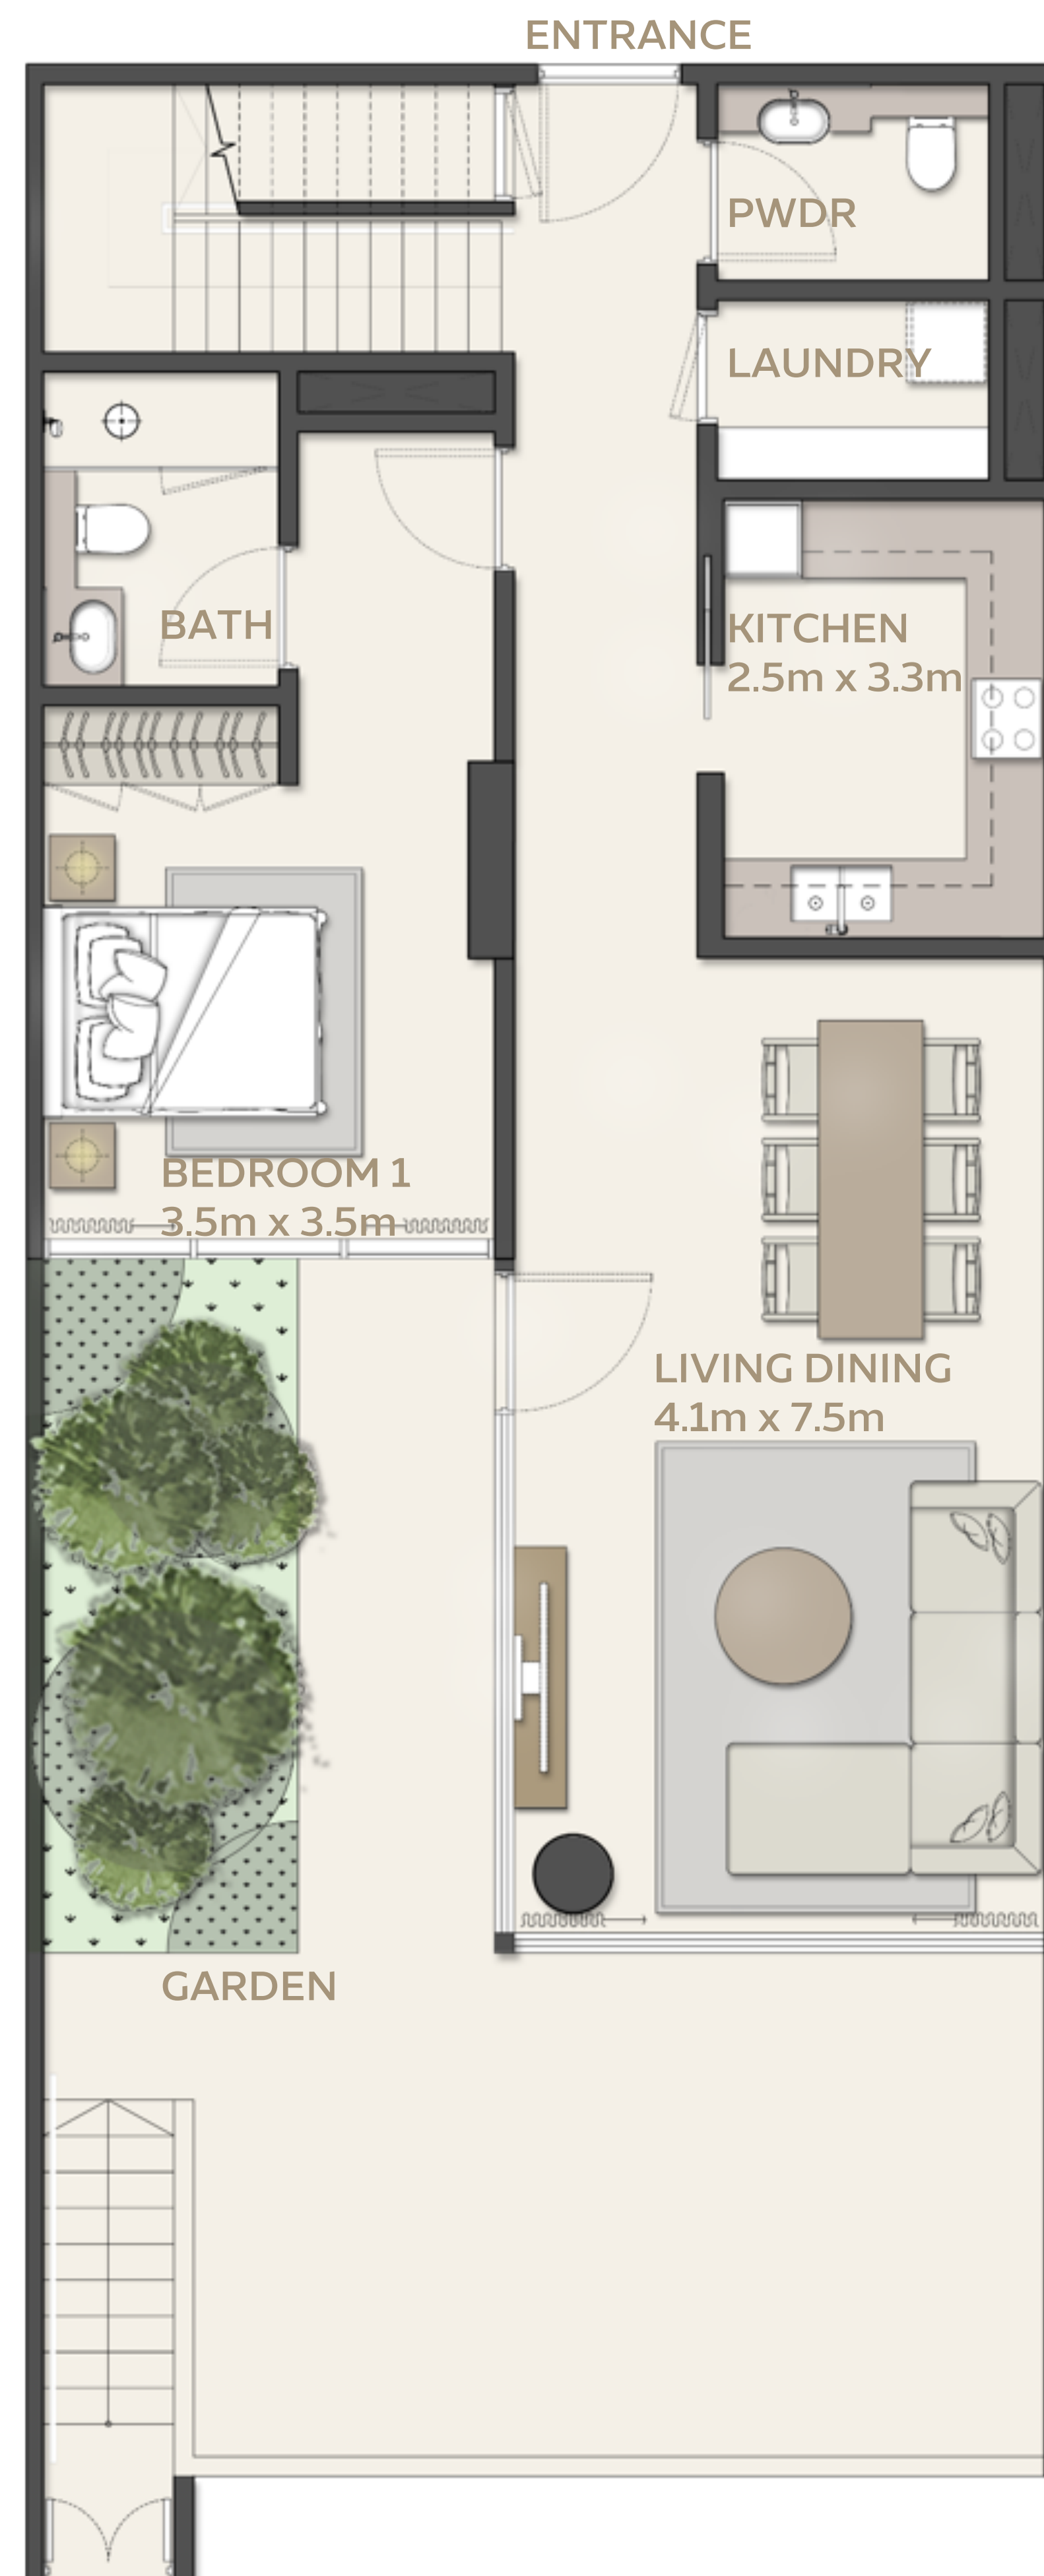

MANGROVE RESIDENCES

TRUE TO OUR SPIRIT

EXPO
CENTRAL

FLOOR PLANS

مانغروف ريزيدنسز MANGROVE RESIDENCES

Plot 2

1 BEDROOM Type 1

		AREA	
UNIT	STARTING FROM	77.66 SQM	835.93 SQFT
BALCONY	STARTING FROM	12.40 SQM	133.47 SQFT (13.8%)
TOTAL AREA	STARTING FROM	90.06 SQM	969.4 SQFT

مانغروف
ريزيدنسز
MANGROVE
RESIDENCES

Plot 2

3 BEDROOM
Type 3

UNIT	STARTING FROM	AREA	
		SQM	SQFT
		209.97 SQM	2260.10 SQFT
BALCONY	STARTING FROM	9.23 SQM	99.35 SQFT (4.2%)
TOTAL AREA	STARTING FROM	219.20 SQM	2359.45 SQFT

مانغروف
ريزيدنسز
MANGROVE
RESIDENCES

Plot 2

4 BEDROOM

		AREA	
UNIT	STARTING FROM	343.45 SQM	3696.87 SQFT
BALCONY	STARTING FROM	35.97 SQM	387.18 SQFT (9.5%)
TOTAL AREA	STARTING FROM	379.42 SQM	4084.05 SQFT

مانگروف ریزیدنسز MANGROVE RESIDENCES

Plot 2

**3 BEDROOM
TOWNHOUSE**

		AREA	
UNIT	STARTING FROM	169.39 SQM	1823.30 SQFT
BALCONY	STARTING FROM	48.43 SQM	521.30 SQFT (21.6%)
TOTAL AREA	STARTING FROM	224.43 SQM	2415.75 SQFT