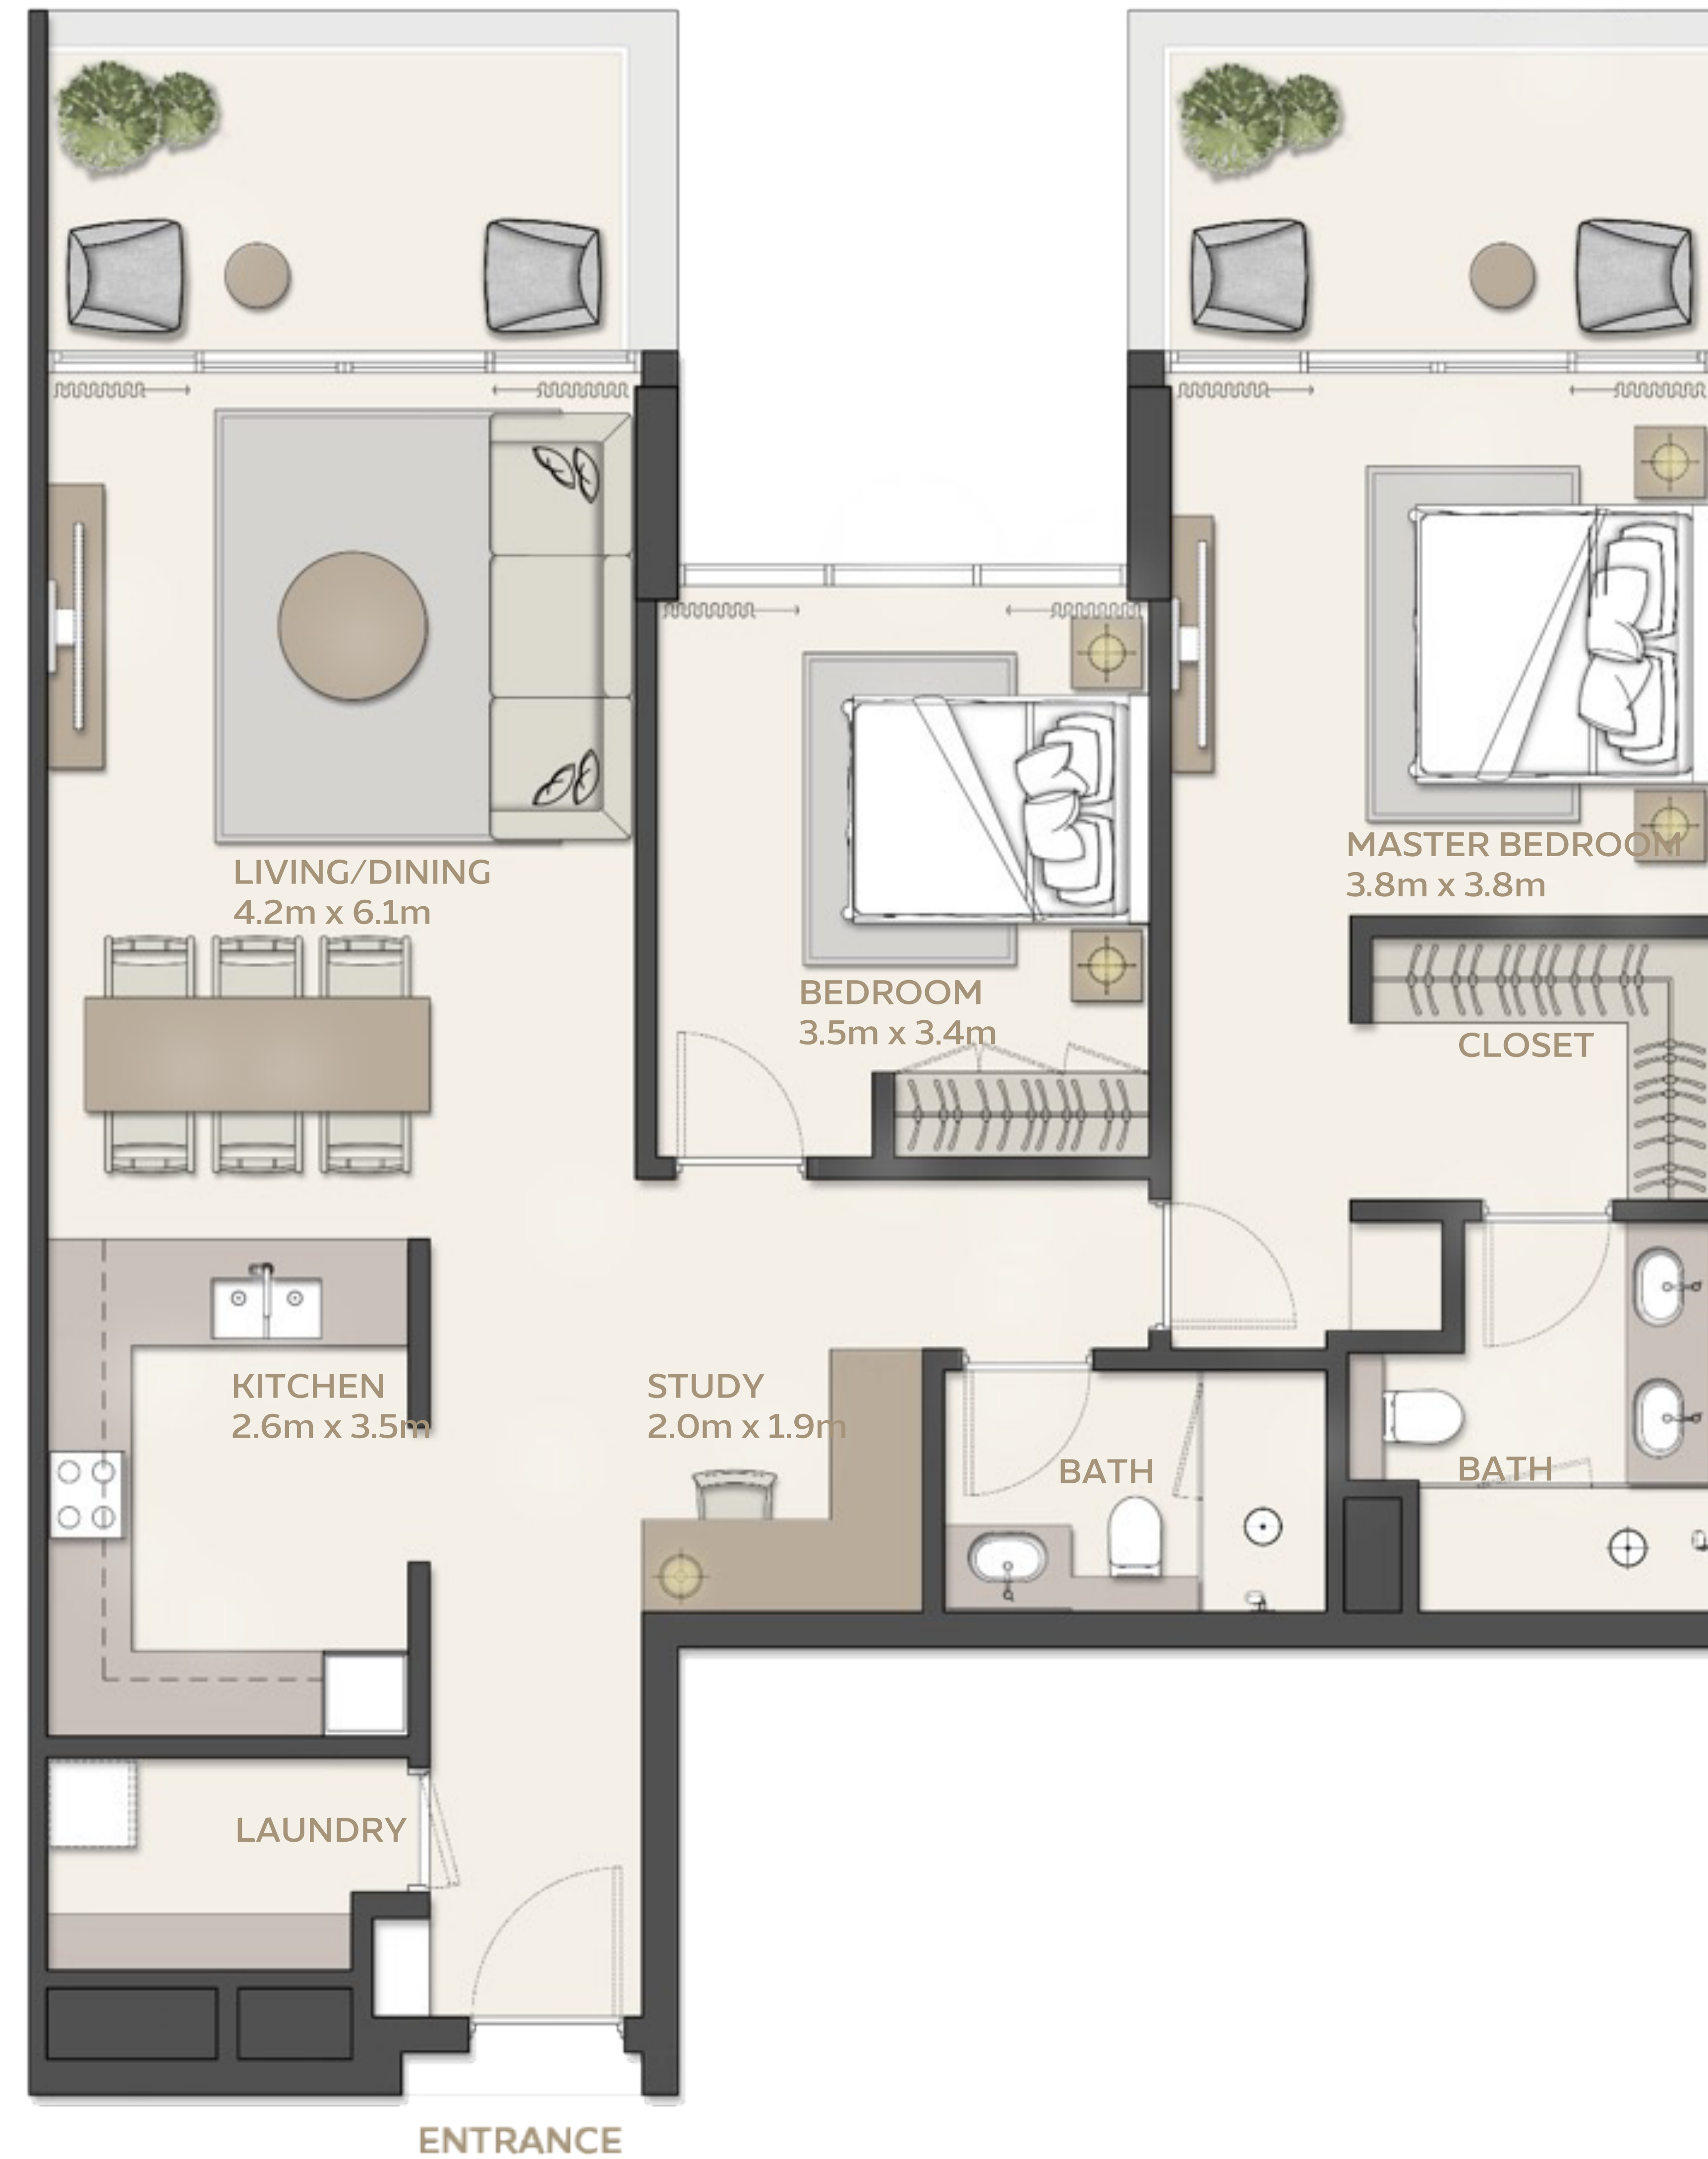

MANGROVE RESIDENCES

TRUE TO OUR SPIRIT

EXPO
CENTRAL

FLOOR PLANS

مانغروف ريزيدنسز MANGROVE RESIDENCES

Plot 2

1 BEDROOM Type 1

		AREA	
UNIT	STARTING FROM	77.66 SQM	835.93 SQFT
BALCONY	STARTING FROM	12.40 SQM	133.47 SQFT (13.8%)
TOTAL AREA	STARTING FROM	90.06 SQM	969.4 SQFT

مانگروف ریزیدنسز MANGROVE RESIDENCES

Plot 2

1 BEDROOM Type 2

		AREA	
UNIT	STARTING FROM	82.16 SQM	884.36 SQFT
BALCONY	STARTING FROM	8.8 SQM	94.72 SQFT (9.7 %)
TOTAL AREA	STARTING FROM	90.96 SQM	979.08 SQFT

مانغروف ريزيدنسز MANGROVE RESIDENCES

Plot 2

2 BEDROOM Type 1

		AREA	
UNIT	STARTING FROM	118.14 SQM	1271.65 SQFT
BALCONY	STARTING FROM	9.24 SQM	99.46 SQFT (7.3 %)
TOTAL AREA	STARTING FROM	127.38 SQM	1371.11 SQFT

مانغروف ريزيدنسز MANGROVE RESIDENCES

Plot 2

2 BEDROOM
Type 2

		AREA	
UNIT	STARTING FROM	113.77 SQM	1224.61 SQFT
BALCONY	STARTING FROM	18.41 SQM	198.16 SQFT (13.9%)
TOTAL AREA	STARTING FROM	132.18 SQM	1422.77 SQFT