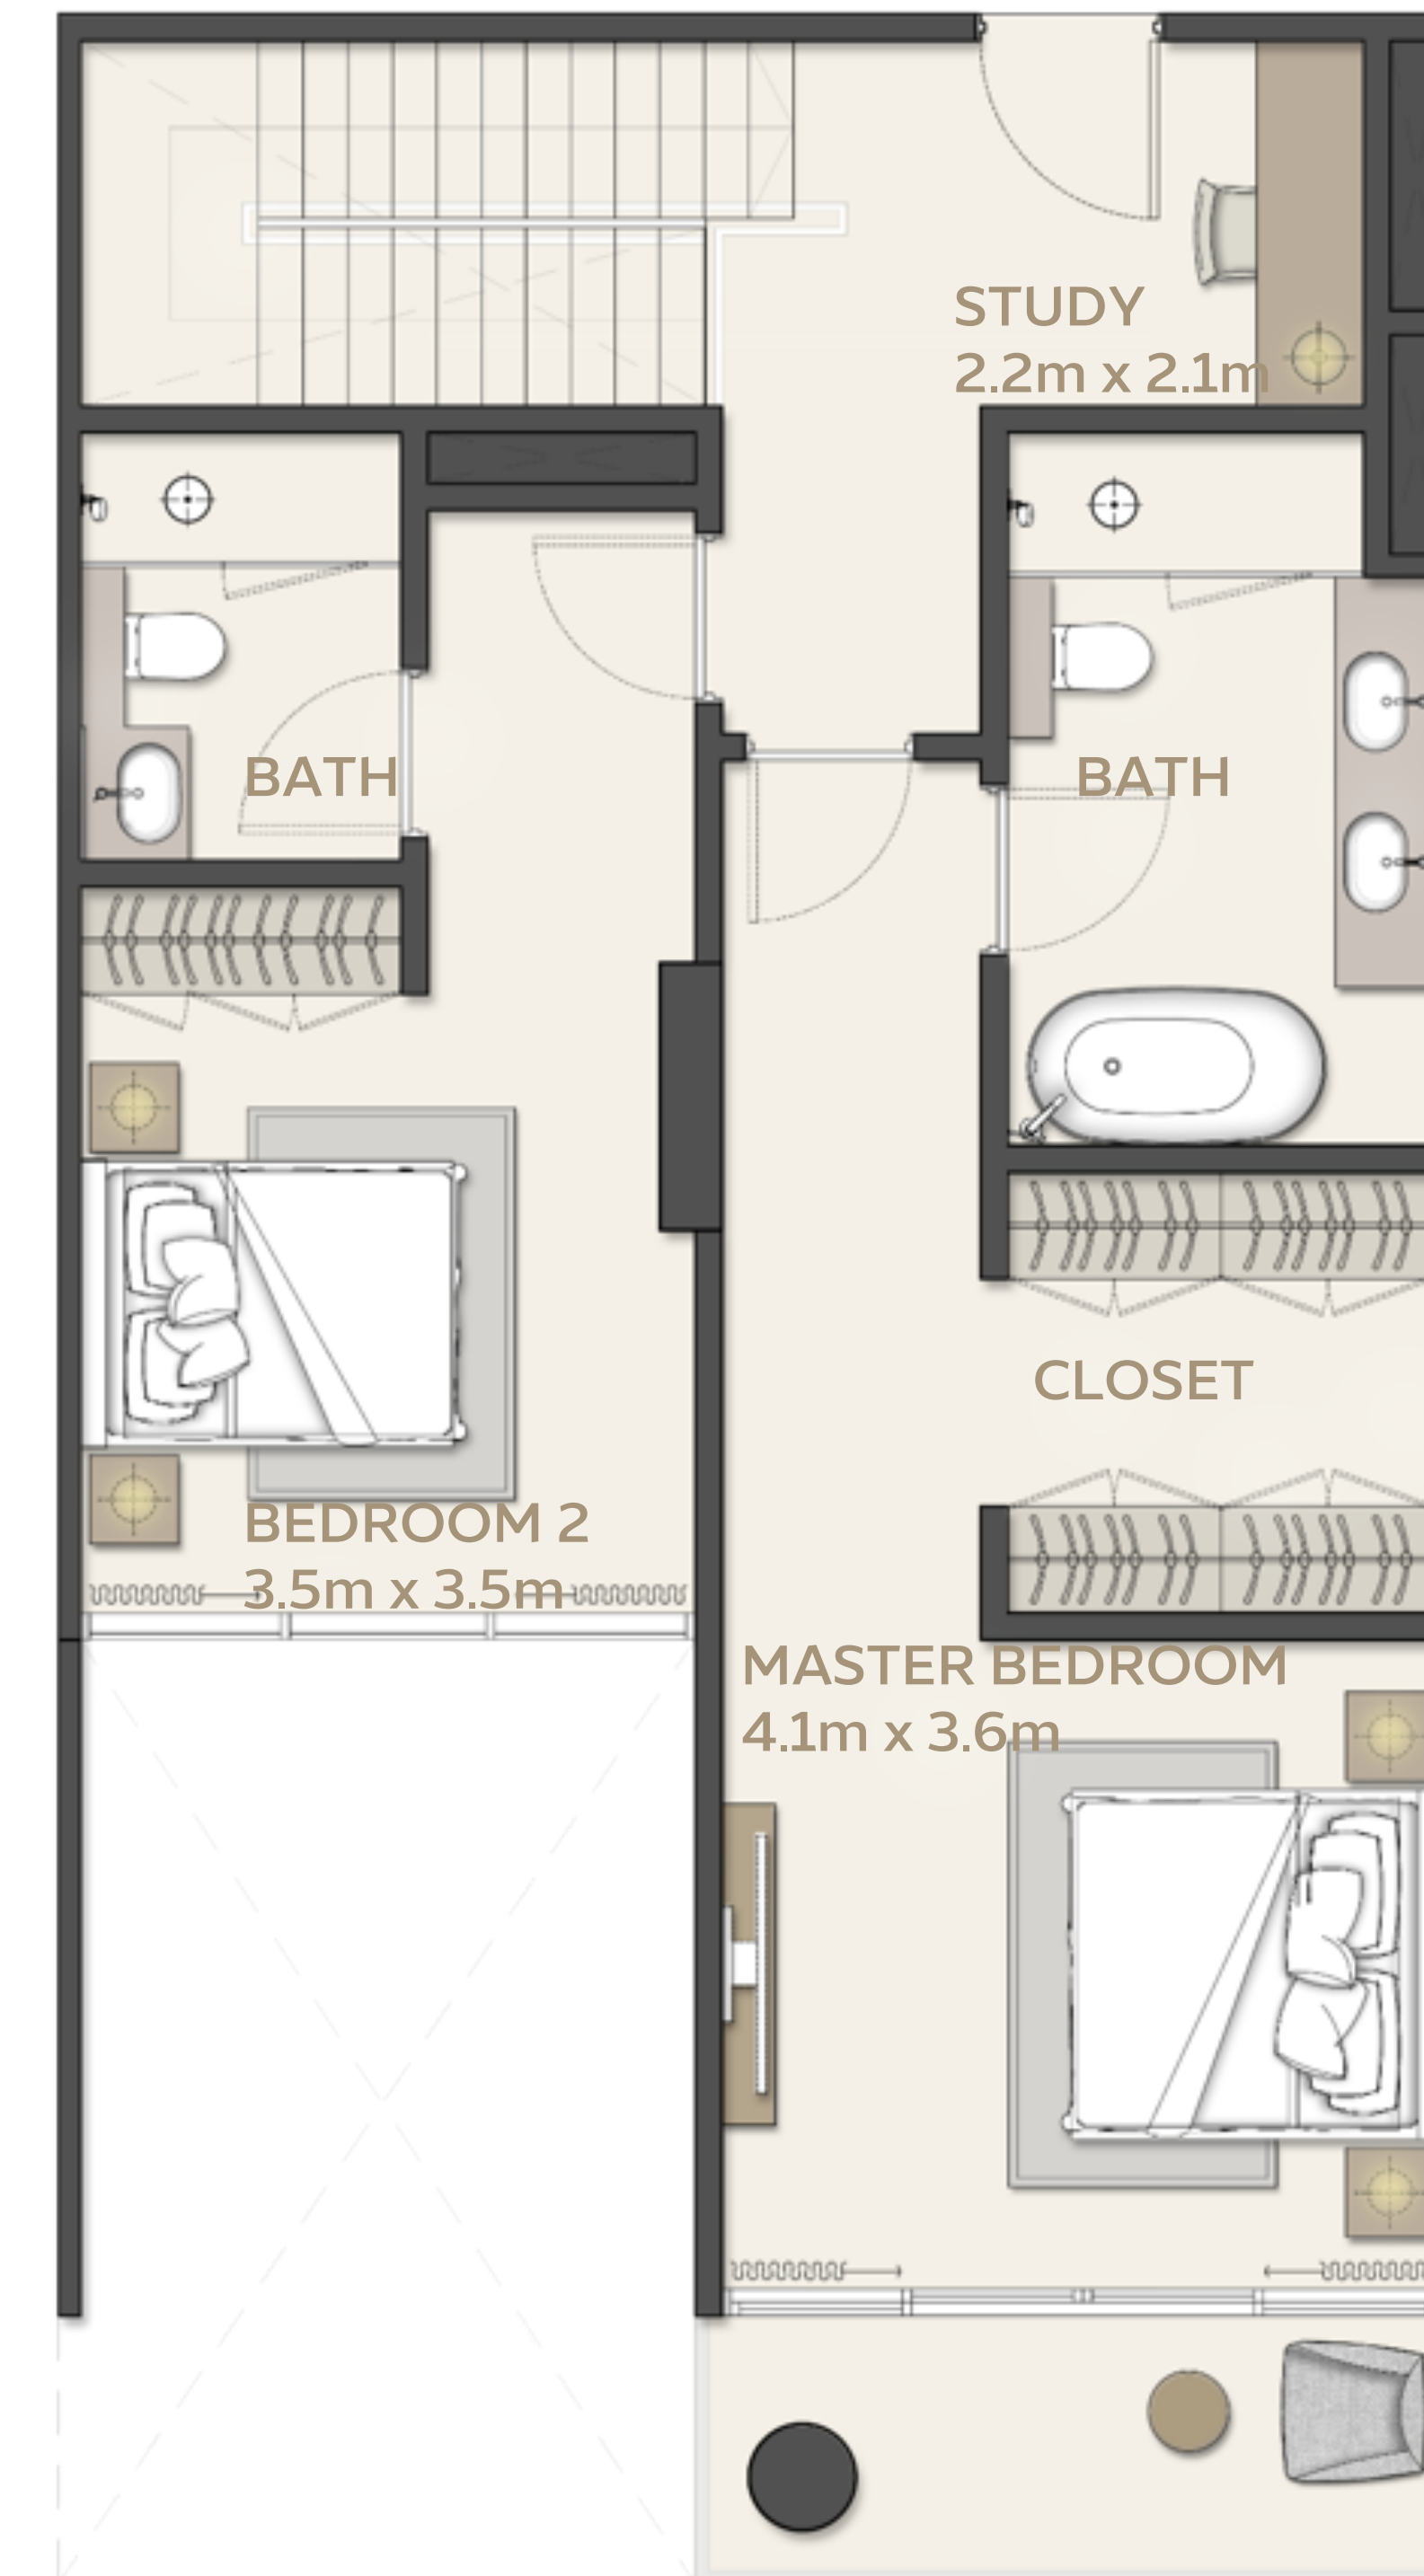

مانغروف ريزيدنسز MANGROVE RESIDENCES

Plot 2

3 BEDROOM
Type 2

		AREA	
UNIT	STARTING FROM	148.7 SQM	1600.59 SQFT
BALCONY	STARTING FROM	9.35 SQM	100.64 SQFT (5.9%)
TOTAL AREA	STARTING FROM	158.05 SQM	1701.23 SQFT

مانغروف
ريزيدنسز
MANGROVE
RESIDENCES

Plot 2

3 BEDROOM
Type 3

UNIT	STARTING FROM	AREA	
		SQM	SQFT
		209.97 SQM	2260.10 SQFT
BALCONY	STARTING FROM	9.23 SQM	99.35 SQFT (4.2%)
TOTAL AREA	STARTING FROM	219.20 SQM	2359.45 SQFT

مانغروف
ريزيدنسز
MANGROVE
RESIDENCES

Plot 2

4 BEDROOM

		AREA	
UNIT	STARTING FROM	343.45 SQM	3696.87 SQFT
BALCONY	STARTING FROM	35.97 SQM	387.18 SQFT (9.5%)
TOTAL AREA	STARTING FROM	379.42 SQM	4084.05 SQFT

مانگروف ریزیدنسز MANGROVE RESIDENCES

Plot 2

**3 BEDROOM
TOWNHOUSE**

		AREA	
UNIT	STARTING FROM	169.39 SQM	1823.30 SQFT
BALCONY	STARTING FROM	48.43 SQM	521.30 SQFT (21.6%)
TOTAL AREA	STARTING FROM	224.43 SQM	2415.75 SQFT