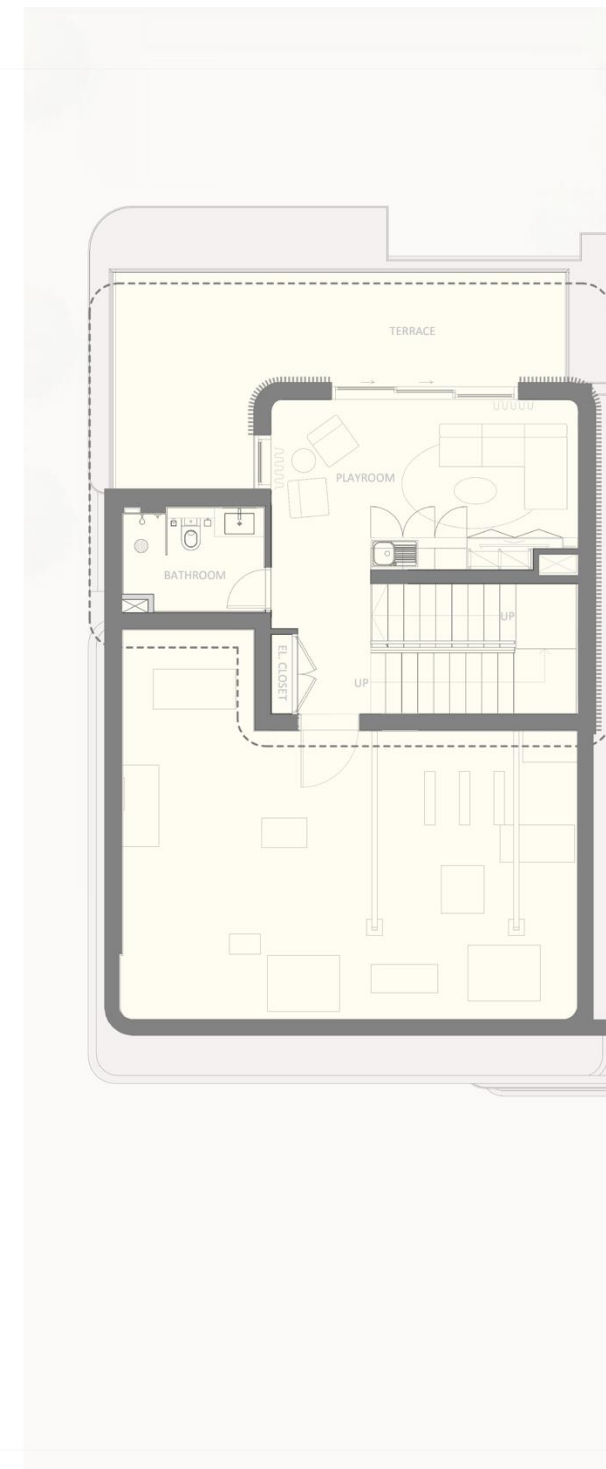

SECOND FLOOR

THIRD FLOOR

MAISONETTE
3 BEDROOM LATERAL
APARTMENT

SECOND FLOOR
UNIT AREA
sqm 269

THIRD FLOOR
UNIT AREA
sqm 218

TOP VIEW

SIDE VIEW

GROUND FLOOR

FIRST FLOOR

3 BEDROOM TOWNHOUSE

UNIT AREA
sqm 236

TOP VIEW

MAYSAN | THORAYA

Townhouse Type

GROUND FLOOR

FIRST FLOOR

SECOND FLOOR

4 BEDROOM + SUITE TOWNHOUSE

UNIT AREA
sqm 318

TOP VIEW