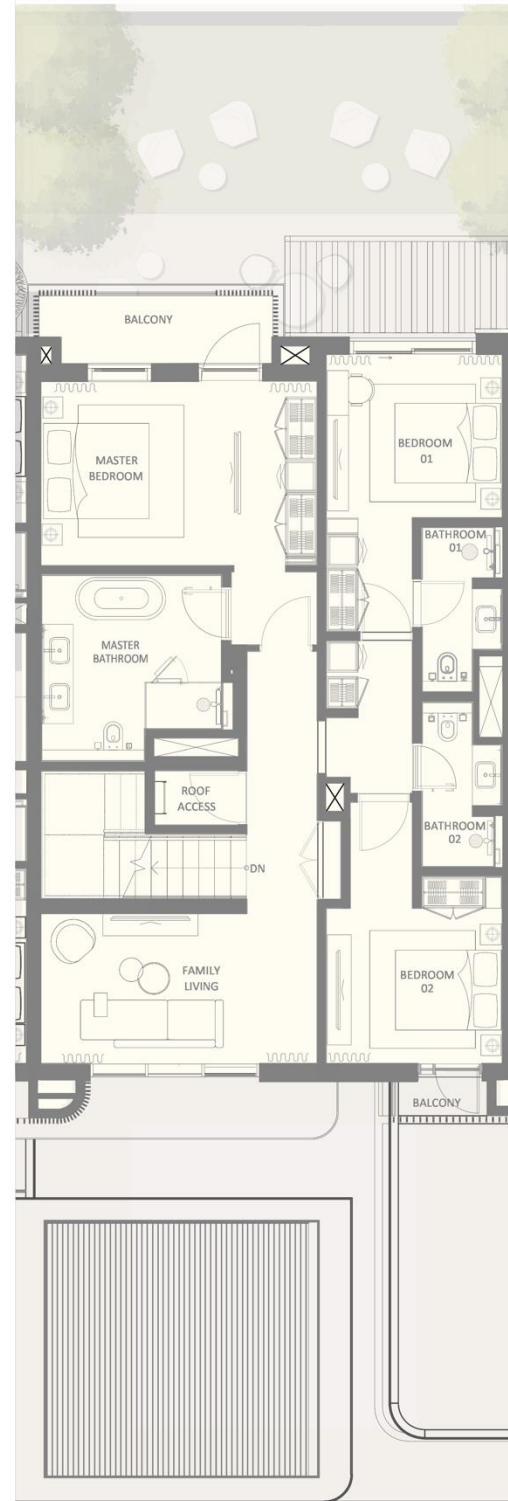

SECOND FLOOR

THIRD FLOOR

MAISONETTE
3 BEDROOM LATERAL
APARTMENT

SECOND FLOOR
UNIT AREA
sqm 269

THIRD FLOOR
UNIT AREA
sqm 218

TOP VIEW

SIDE VIEW

GROUND FLOOR

FIRST FLOOR

MAISONETTE
4 BEDROOM DUPLEX

UNIT AREA
sqm 245

TOP VIEW

SIDE VIEW

MAYSAN | THORAYA

Townhouse Type

GROUND FLOOR

FIRST FLOOR

3 BEDROOM TOWNHOUSE

UNIT AREA
sqm 236

TOP VIEW

MAYSAN | THORAYA

Townhouse Type

GROUND FLOOR

FIRST FLOOR

SECOND FLOOR

4 BEDROOM + SUITE TOWNHOUSE

UNIT AREA
sqm 318

TOP VIEW