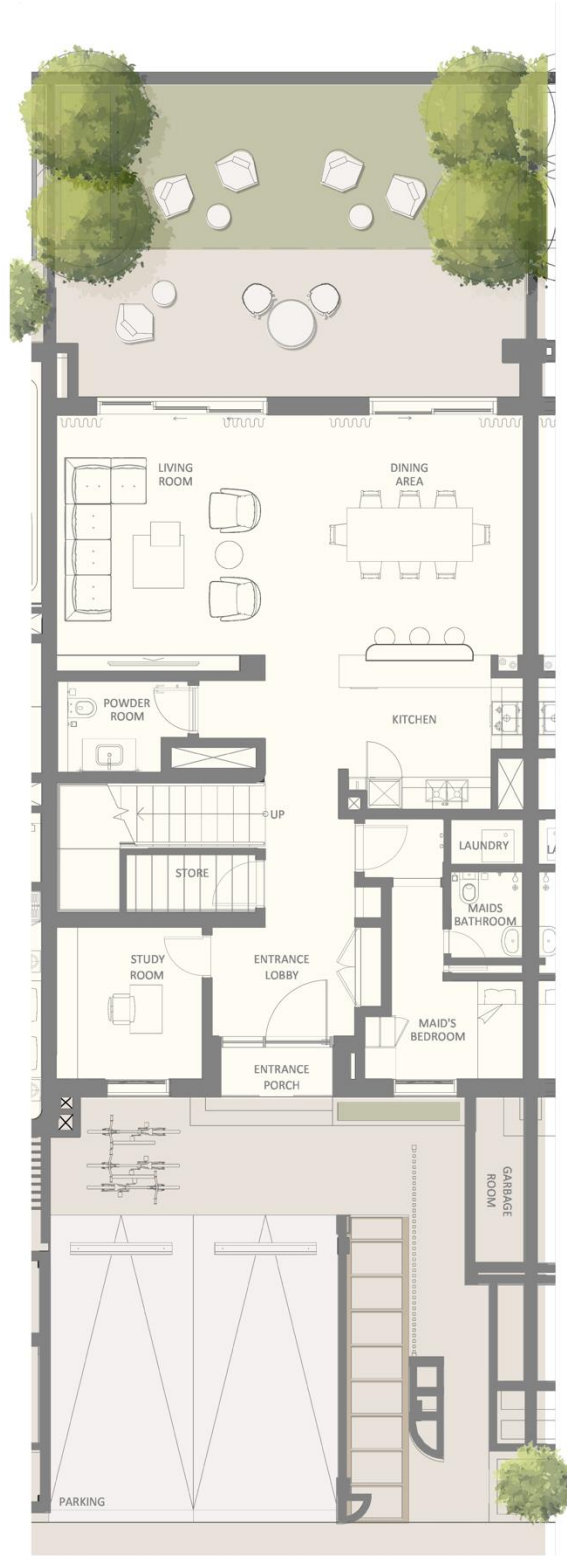

SECOND FLOOR

THIRD FLOOR

MAISONETTE
3 BEDROOM LATERAL
APARTMENT

SECOND FLOOR
UNIT AREA
sqm 269

THIRD FLOOR
UNIT AREA
sqm 218

TOP VIEW

SIDE VIEW

GROUND FLOOR

FIRST FLOOR

MAISONETTE
4 BEDROOM DUPLEX

UNIT AREA
sqm 245

TOP VIEW

SIDE VIEW

MAYSAN | THORAYA

Townhouse Type

GROUND FLOOR

FIRST FLOOR

3 BEDROOM TOWNHOUSE

UNIT AREA
sqm 236

TOP VIEW

MAYSAN | THORAYA

Townhouse Type

GROUND FLOOR

FIRST FLOOR

SECOND FLOOR

4 BEDROOM + SUITE TOWNHOUSE

UNIT AREA
sqm 318

TOP VIEW