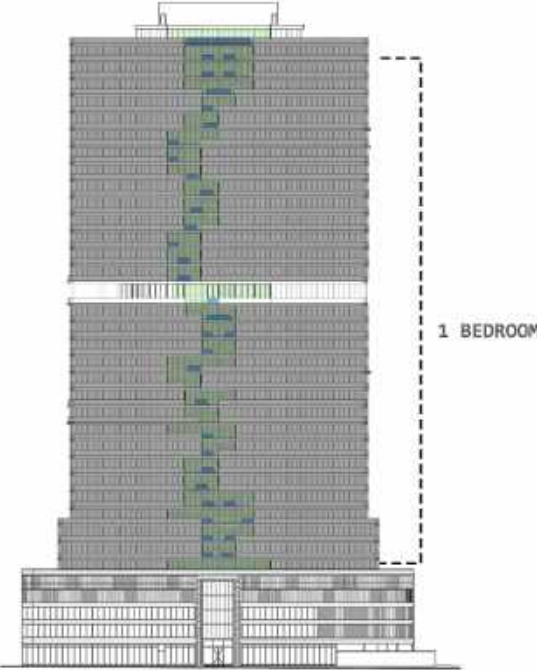

SAMANA
barari
lagoons

AUTOGRAPH COLLECTION

UNITS LAYOUT

A modern living room interior with a light-colored sofa, a coffee table, and a large abstract painting on the wall. The room is dimly lit with a teal overlay. The text "UNITS LAYOUT" is centered in white. The background shows a dining table with chairs on the left, a large abstract painting on the wall, and a vase with a plant on the right.

STUDIO WITH POOL

ONE BEDROOM WITH POOL

ELEVATION

KEY PLAN

2 BEDROOM DUPLEX WITH POOL

ELEVATION

DUPLEX FLOORS

KEY PLAN DUPLEX LEVEL 1

2 BEDROOM WITH POOL

3 BEDROOM WITH POOL