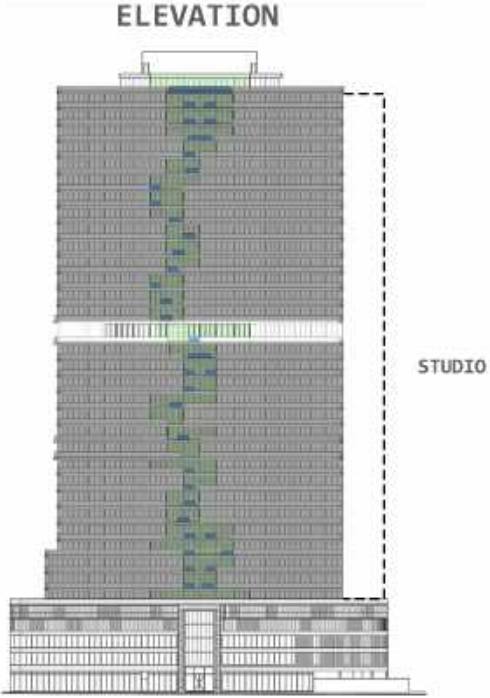

SAMANA
barari
lagoons

AUTOGRAPH COLLECTION

UNITS LAYOUT

A modern living room interior with a light-colored sofa, a coffee table, and a large abstract painting on the wall. The room is dimly lit with a teal overlay. The text "UNITS LAYOUT" is centered in white. The background shows a dining table with chairs on the left, a large abstract painting on the wall, and a vase with a plant on the right.

STUDIO WITH POOL

ONE BEDROOM WITH POOL

ELEVATION

KEY PLAN

2 BEDROOM DUPLEX WITH POOL

ELEVATION

DUPLEX FLOORS

KEY PLAN DUPLEX LEVEL 1