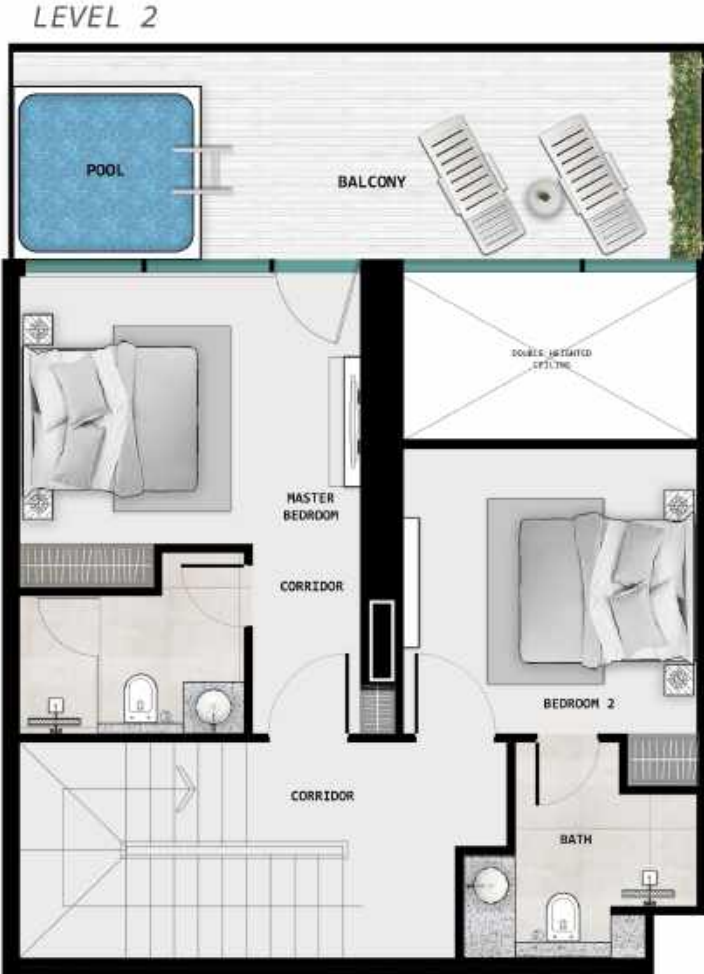

SAMANA
barari
lagoons

AUTOGRAPH COLLECTION

UNITS LAYOUT

A modern living room interior with a light-colored sofa, a coffee table, and a large abstract painting on the wall. The room is dimly lit with a teal overlay. The text "UNITS LAYOUT" is centered in white. The background shows a dining table with chairs on the left, a large abstract painting on the wall, and a vase with a plant on the right.

STUDIO WITH POOL

ONE BEDROOM WITH POOL

ELEVATION

KEY PLAN

2 BEDROOM DUPLEX WITH POOL

ELEVATION

DUPLEX FLOORS

KEY PLAN DUPLEX LEVEL 1

2 BEDROOM WITH POOL

3 BEDROOM WITH POOL