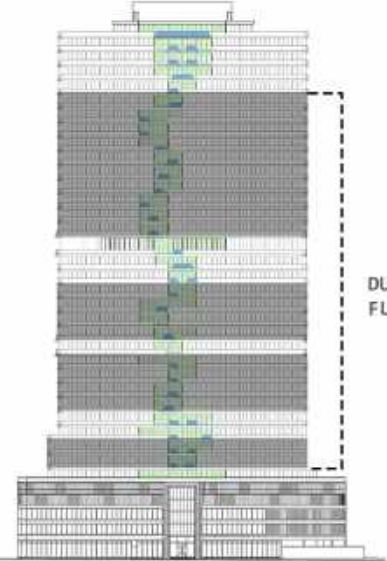

SAMANA
barari
lagoons

AUTOGRAPH COLLECTION

UNITS LAYOUT

A modern living room interior with a light-colored sofa, a coffee table, and a large abstract painting on the wall. The room is dimly lit with a teal overlay. The text "UNITS LAYOUT" is centered in white. The background shows a dining table with chairs on the left, a large abstract painting on the wall, and a vase with a plant on the right.

STUDIO WITH POOL

ONE BEDROOM WITH POOL

ELEVATION

KEY PLAN

2 BEDROOM DUPLEX WITH POOL

ELEVATION

DUPLEX FLOORS

KEY PLAN DUPLEX LEVEL 1

2 BEDROOM WITH POOL

3 BEDROOM WITH POOL