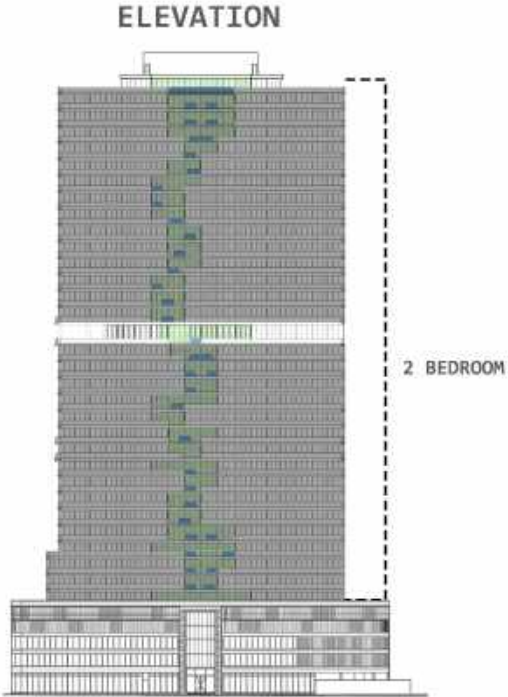

SAMANA
barari
lagoons

AUTOGRAPH COLLECTION

UNITS LAYOUT

A modern living room interior with a light-colored sofa, a coffee table, and a large abstract painting on the wall. The room is dimly lit with a teal overlay. The text "UNITS LAYOUT" is centered in white. The background shows a dining table with chairs on the left, a large abstract painting on the wall, and a vase with a plant on the right.

STUDIO WITH POOL

ONE BEDROOM WITH POOL

ELEVATION

KEY PLAN

2 BEDROOM DUPLEX WITH POOL

ELEVATION

DUPLEX FLOORS

KEY PLAN DUPLEX LEVEL 1

2 BEDROOM WITH POOL

3 BEDROOM WITH POOL