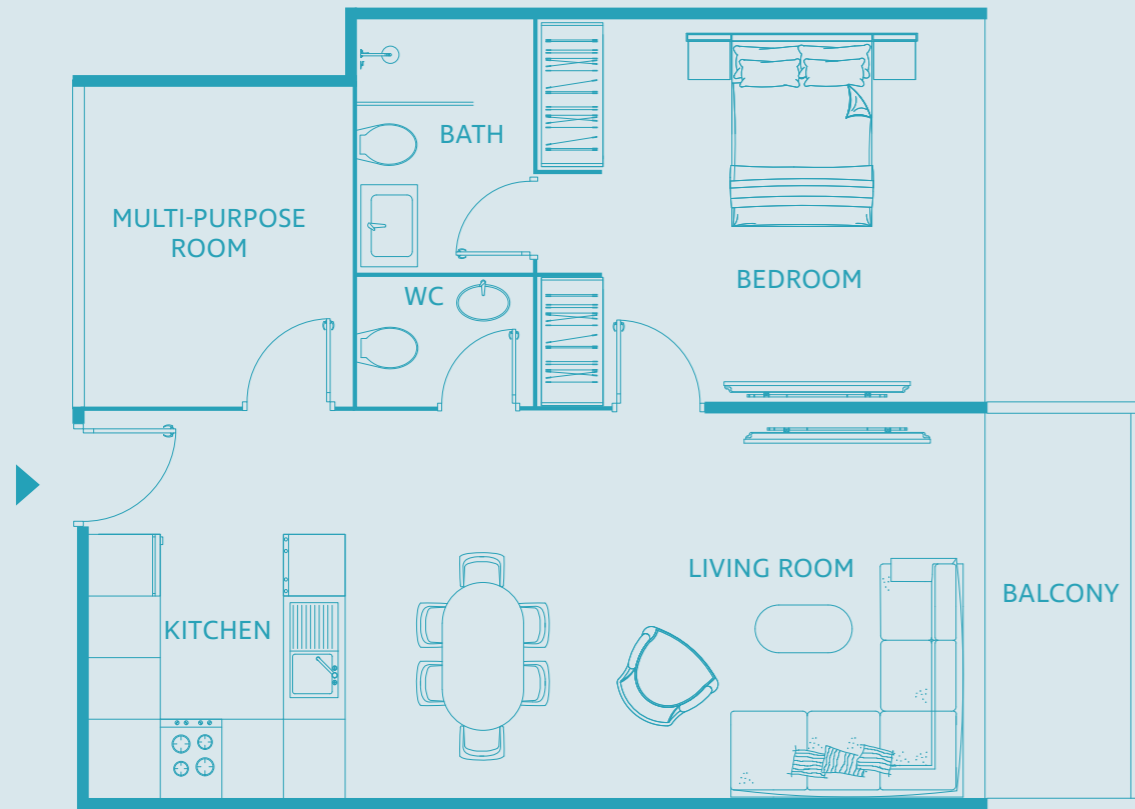

UNIT SIZE: 761 SQFT