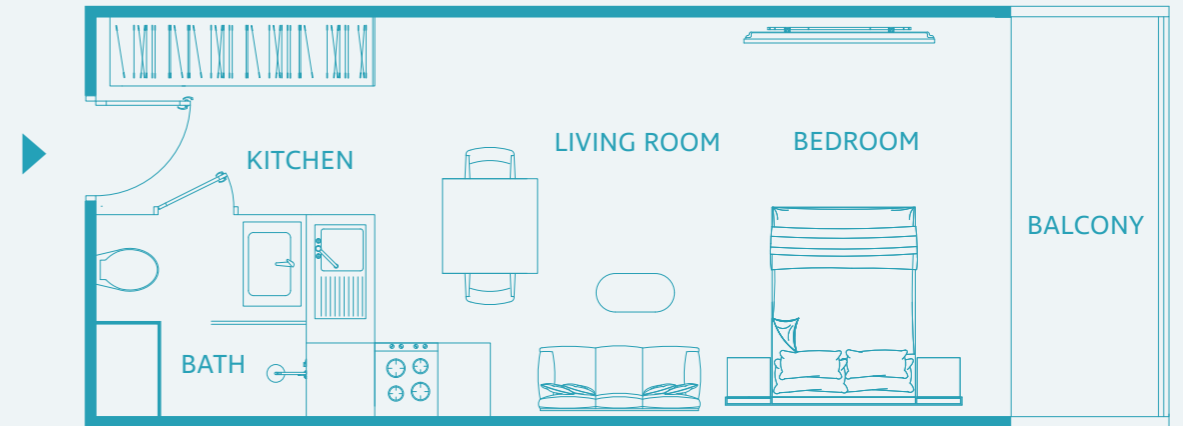

# Studio Apartment TYPE B

UNIT SIZE: 422 SQFT