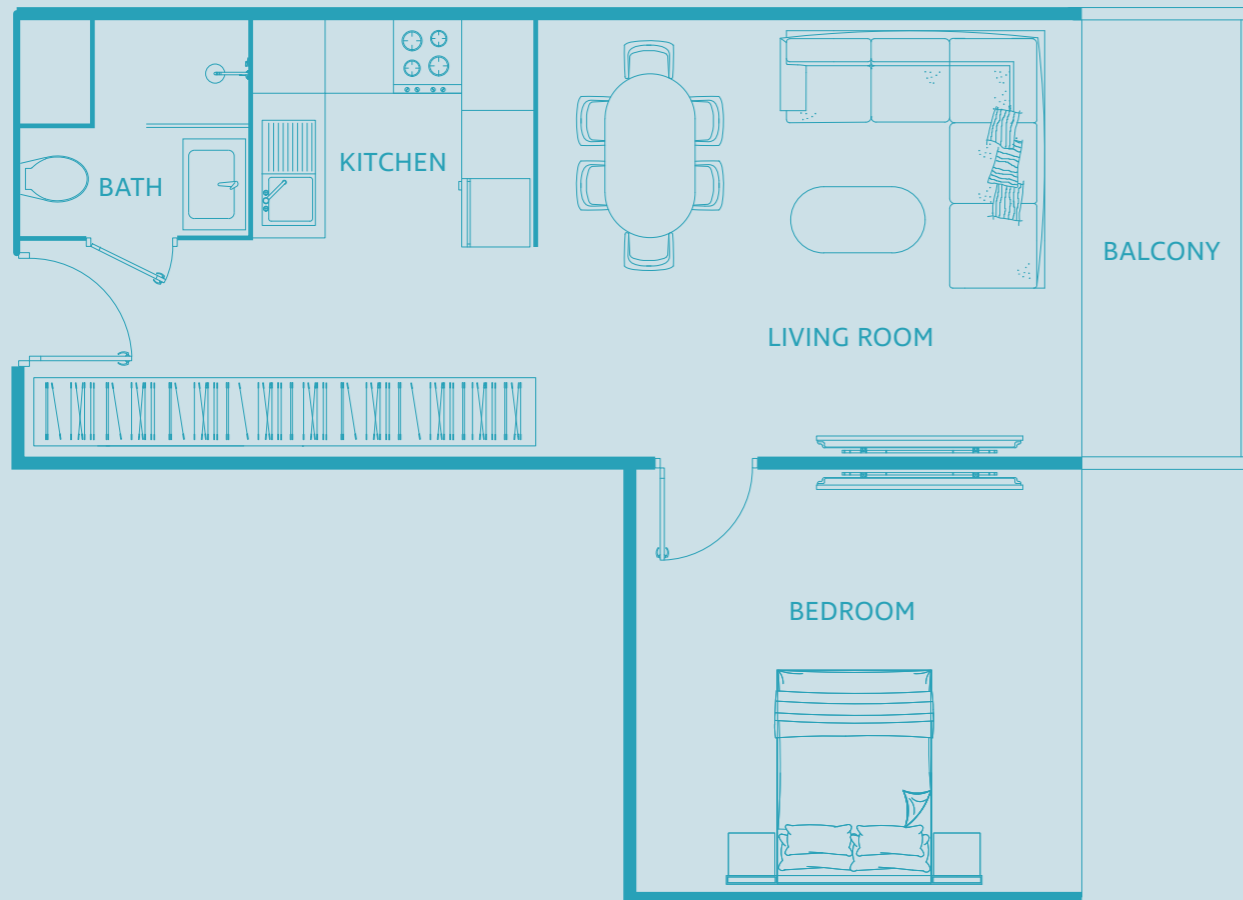

UNIT SIZE: 620 SQFT