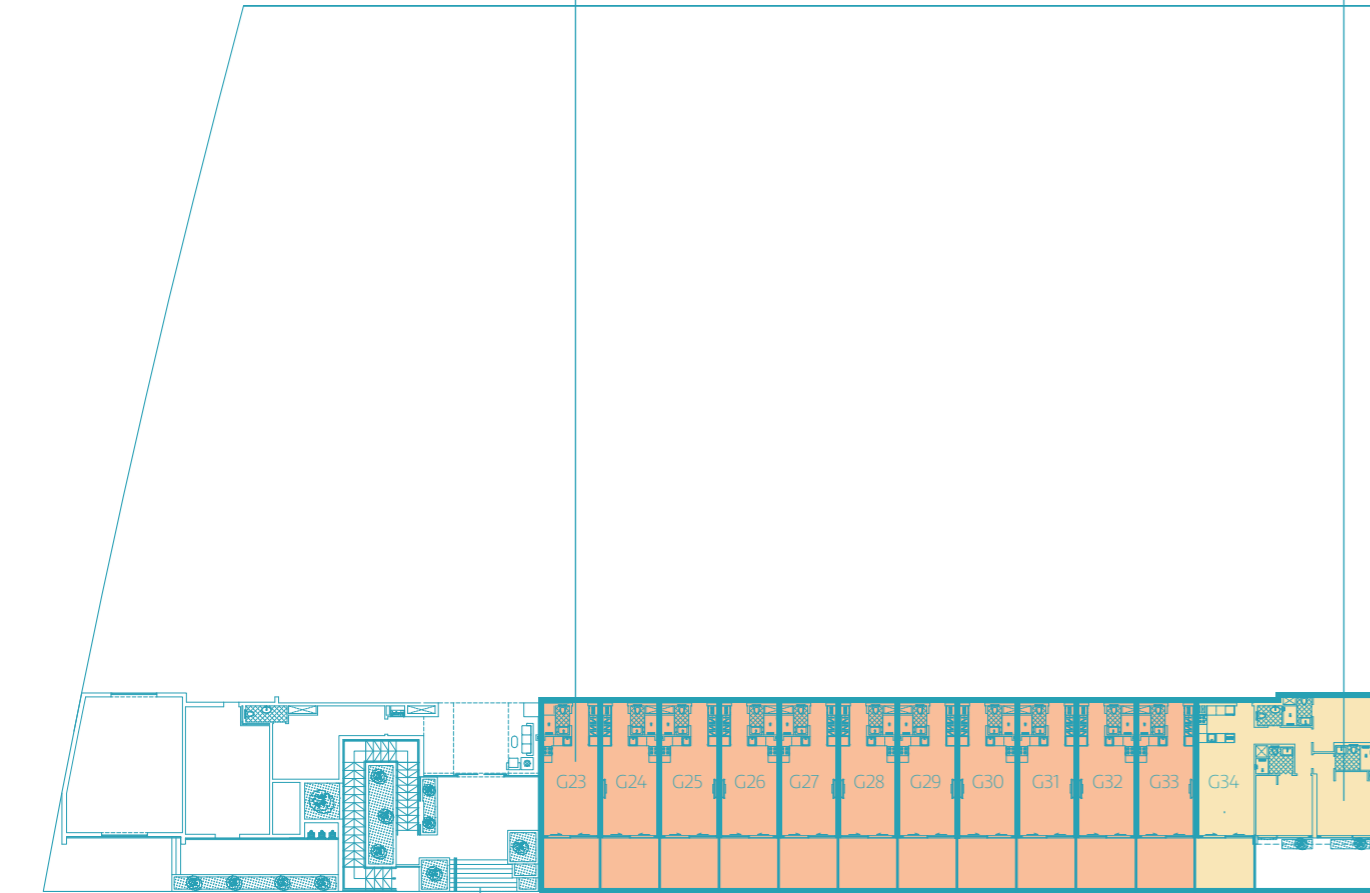

Studio Apartment	TYPE A
	TYPE A1
	TYPE B
One Bedroom Apartment	TYPE C
	TYPE D
	TYPE E
	TYPE E1
Two Bedroom Apartment	TYPE F
Three Bedroom Apartment	TYPE G

ground floor

**STUDIO APARTMENT + TERRACE**  
**TYPE B 501 SQFT**

**THREE BEDROOM APARTMENT + TERRACE**  
**TYPE G 1264 SQFT**

**MAIN ENTRANCE**

first floor

**ONE BEDROOM APARTMENT + TERRACE**  
**TYPE C 1078 SQFT**

**ONE BEDROOM APARTMENT + TERRACE**  
**TYPE E 891 SQFT**

**ONE BEDROOM APARTMENT**  
**TYPE D 696 SQFT**

**STUDIO APARTMENT**  
**TYPE A1 489 SQFT**

**ONE BEDROOM APARTMENT**  
**TYPE C 761 SQFT**

**ONE BEDROOM APARTMENT**  
**TYPE E1 595 SQFT**

**STUDIO APARTMENT + TERRACE**  
**TYPE A 552 SQFT**