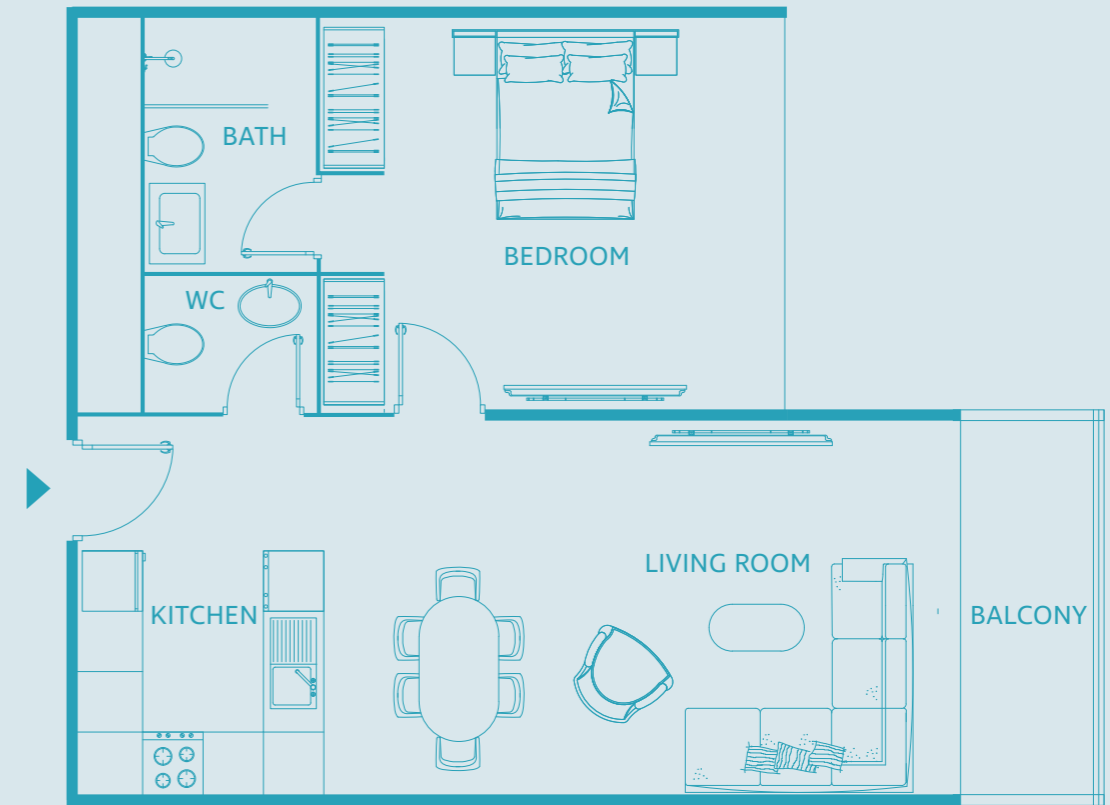

UNIT SIZE: 696 SQFT