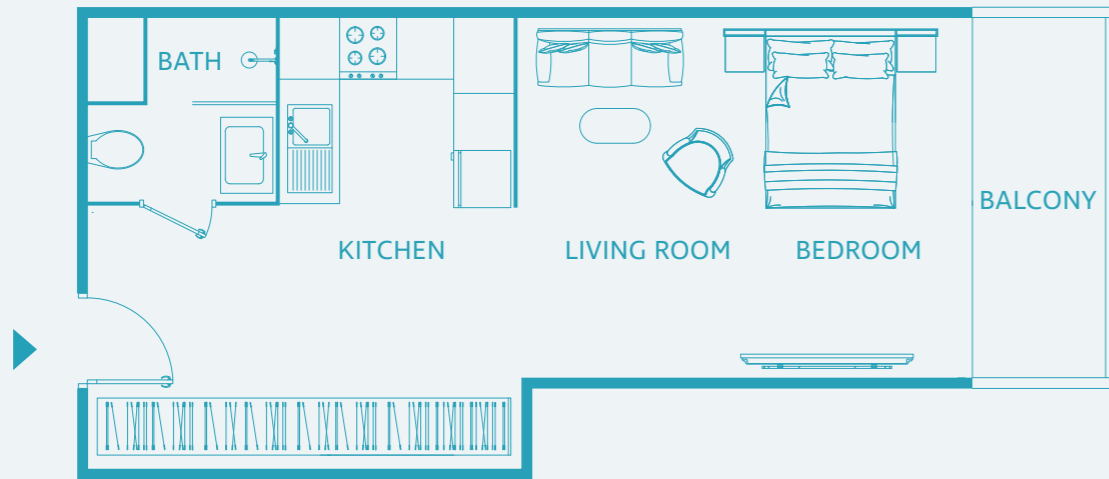

Studio Apartment TYPE A1

UNIT SIZE: 489 SQFT

Studio Apartment TYPE B

UNIT SIZE: 422 SQFT