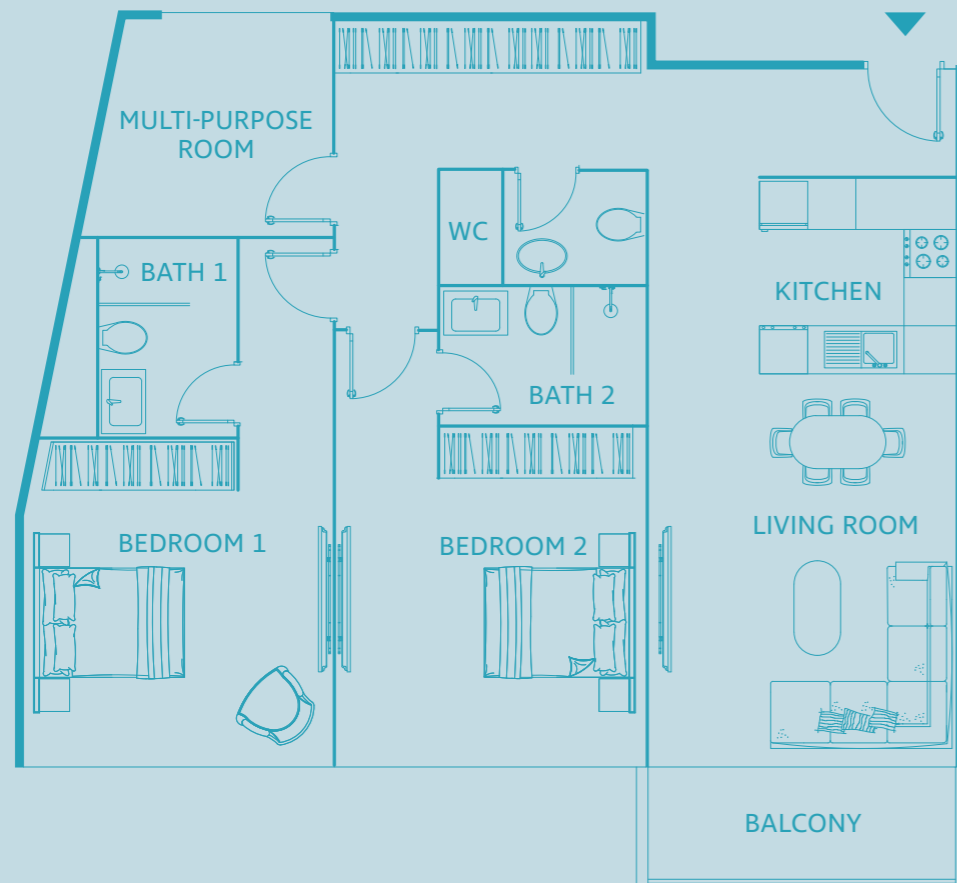

## Two Bedroom Apartment

TYPE F

UNIT SIZE: 1144 SQFT