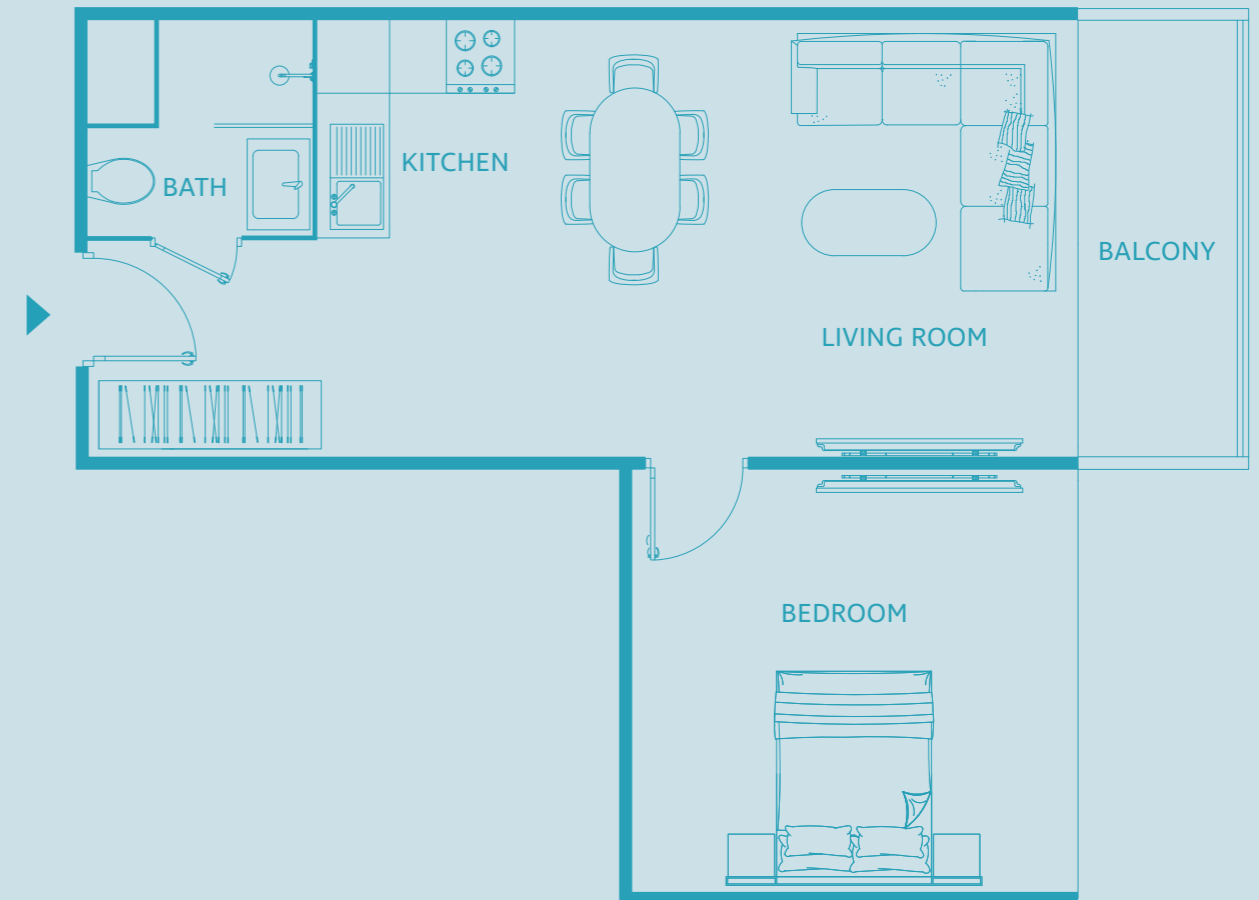

## Two Bedroom Apartment

TYPE F

UNIT SIZE: 1144 SQFT