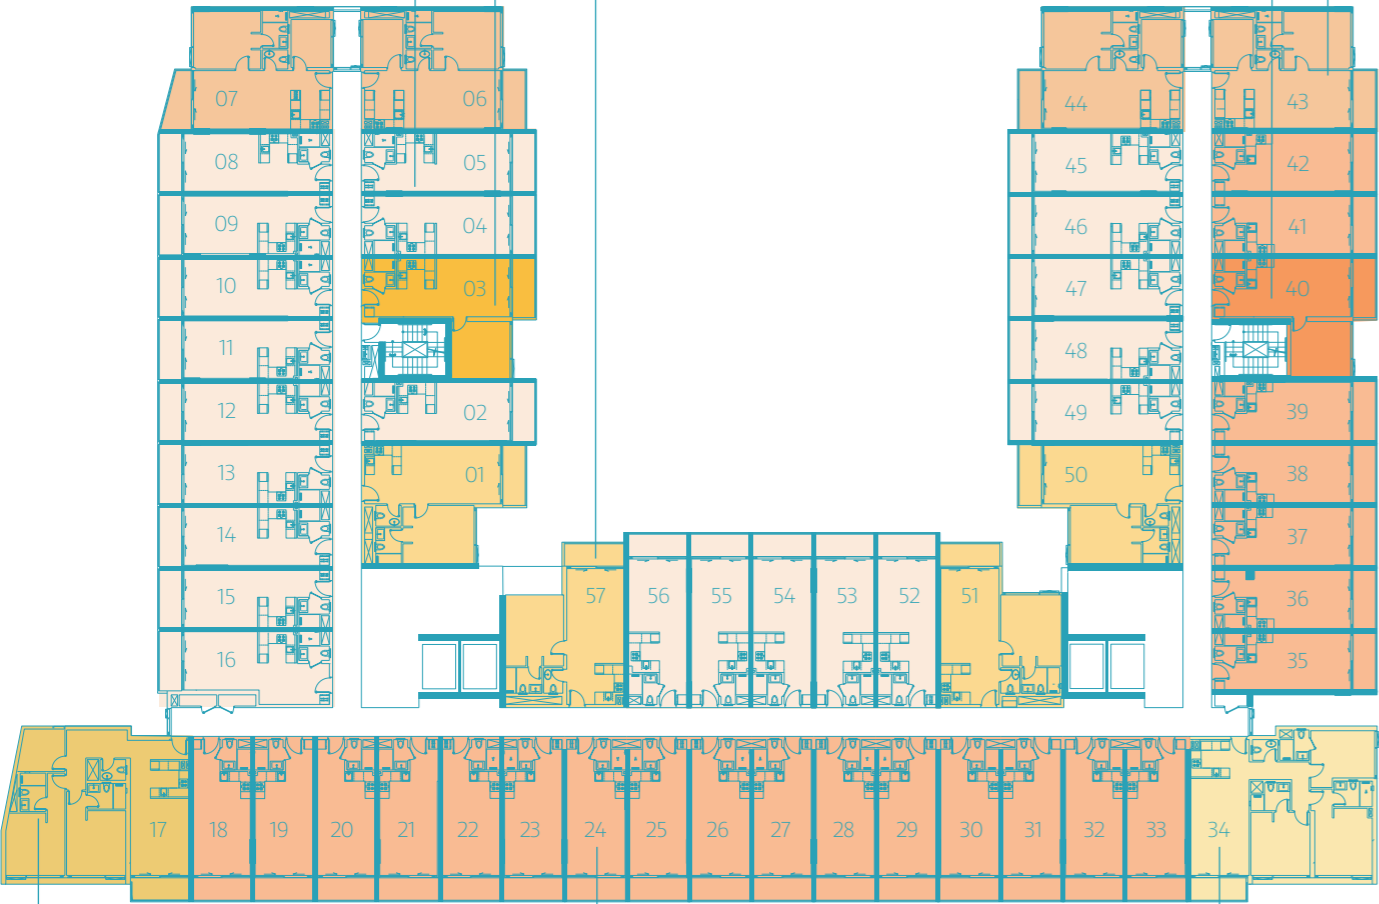

**ONE BEDROOM APARTMENT**  
**TYPE D 696 SQFT**

**STUDIO APARTMENT**  
**TYPE A1 489 SQFT**

**ONE BEDROOM APARTMENT**  
**TYPE C 761 SQFT**

**ONE BEDROOM APARTMENT**  
**TYPE E1 595 SQFT**

**STUDIO APARTMENT + TERRACE**  
**TYPE A 552 SQFT**

**RESIDENTS FACILITY**

**STUDIO APARTMENT**  
**TYPE B 422 SQFT**

**THREE BEDROOM APARTMENT**  
**TYPE G 1183 SQFT**

typical residential floor  
(second to fourth floor)

**ONE BEDROOM APARTMENT  
TYPE D 696 SQFT**

**ONE BEDROOM APARTMENT  
TYPE E 620 SQFT**

**STUDIO APARTMENT  
TYPE A 447 SQFT**

**ONE BEDROOM APARTMENT  
TYPE C 761 SQFT**

**ONE BEDROOM APARTMENT  
TYPE E1 595 SQFT**

**TWO BEDROOM APARTMENT  
TYPE F 1144 SQFT**

**STUDIO APARTMENT  
TYPE B 422 SQFT**

**THREE BEDROOM APARTMENT  
TYPE G 1183 SQFT**

**Studio Apartment  
TYPE A**

UNIT SIZE: 447 SQFT