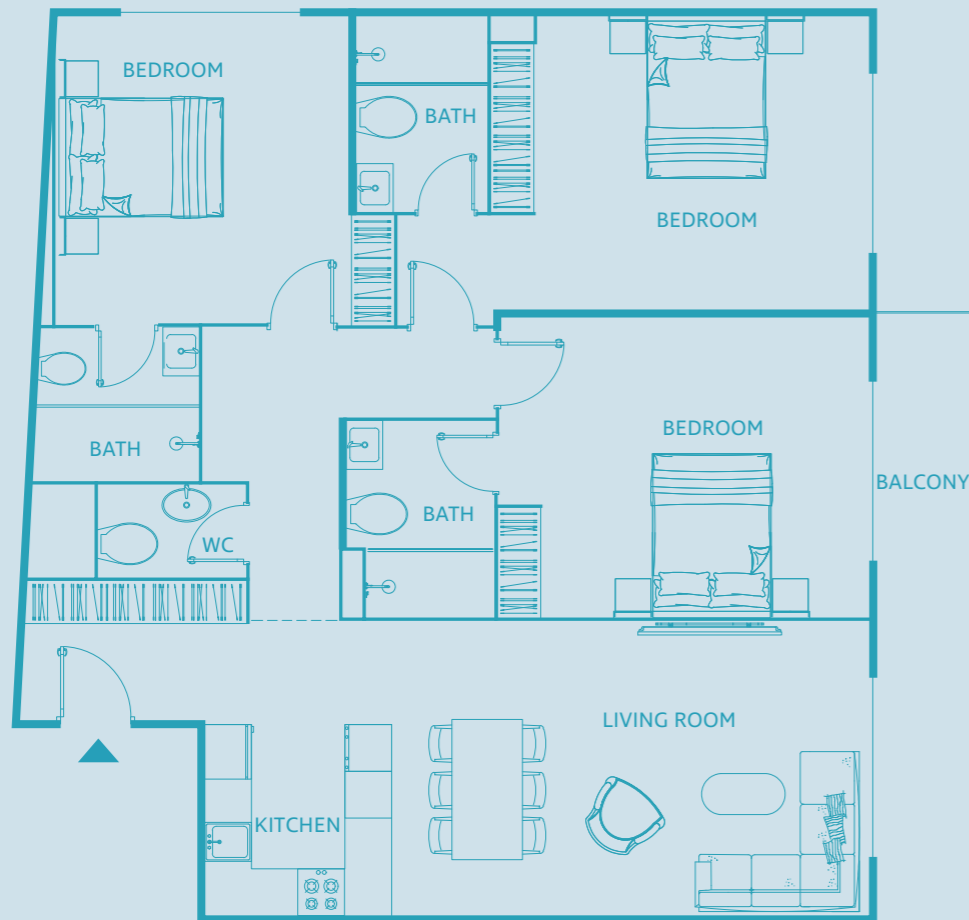

# Two Bedroom Apartment

TYPE F

UNIT SIZE: from 1138 to 1309 SQFT

# Three Bedroom Apartment

TYPE G

UNIT SIZE: from 1399 to 1715 SQFT

# Three Bedroom Apartment

TYPE G1

UNIT SIZE: from 1756 to 2145 SQFT