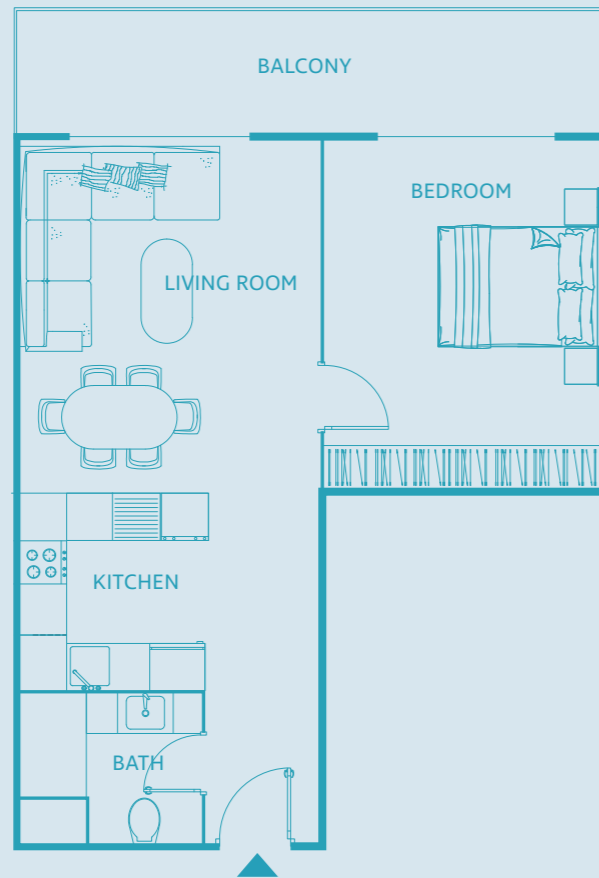

## One Bedroom Apartment TYPE D

UNIT SIZE: from 727 to 1102 SQFT

# Two Bedroom Apartment

TYPE F

UNIT SIZE: from 1138 to 1309 SQFT