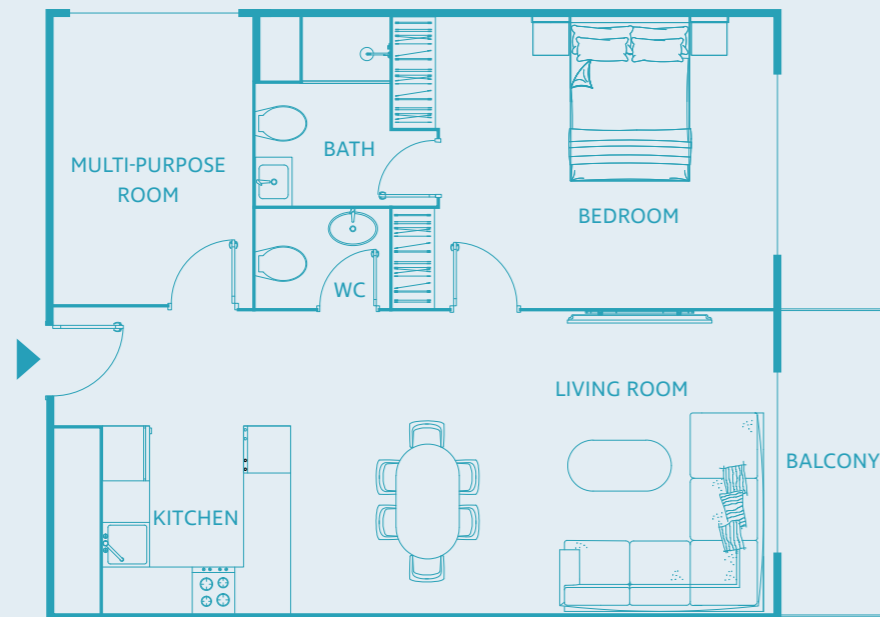

## Studio Apartment TYPE B

UNIT SIZE: from 414 to 713 SQFT

## One Bedroom Apartment TYPE C

UNIT SIZE: from 827 to 926 SQFT

## One Bedroom Apartment TYPE D

UNIT SIZE: from 727 to 1102 SQFT

# Two Bedroom Apartment

TYPE F

UNIT SIZE: from 1138 to 1309 SQFT