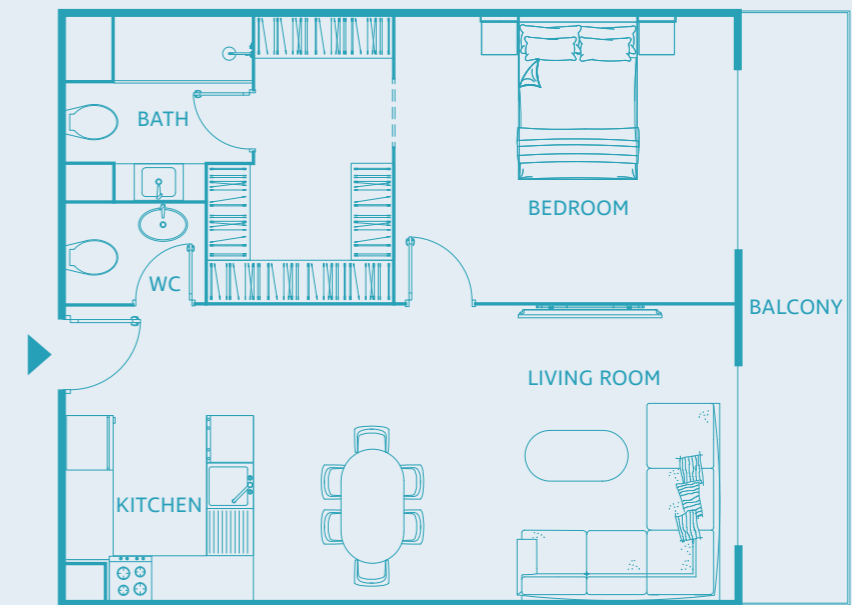

## Studio Apartment TYPE B

UNIT SIZE: from 414 to 713 SQFT

## One Bedroom Apartment TYPE C

UNIT SIZE: from 827 to 926 SQFT

## One Bedroom Apartment TYPE D

UNIT SIZE: from 727 to 1102 SQFT

# Two Bedroom Apartment

TYPE F

UNIT SIZE: from 1138 to 1309 SQFT