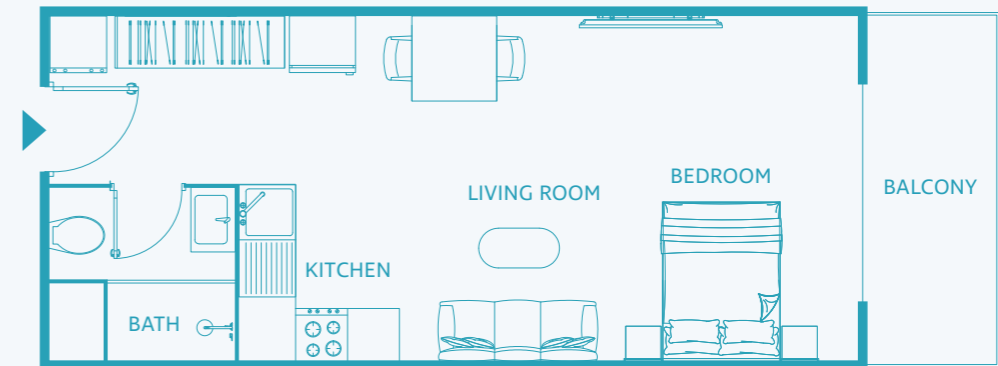

## Studio Apartment TYPE B

UNIT SIZE: from 414 to 713 SQFT

## One Bedroom Apartment TYPE D

UNIT SIZE: from 727 to 1102 SQFT

# Two Bedroom Apartment

TYPE F

UNIT SIZE: from 1138 to 1309 SQFT

# Three Bedroom Apartment

TYPE G

UNIT SIZE: from 1399 to 1715 SQFT