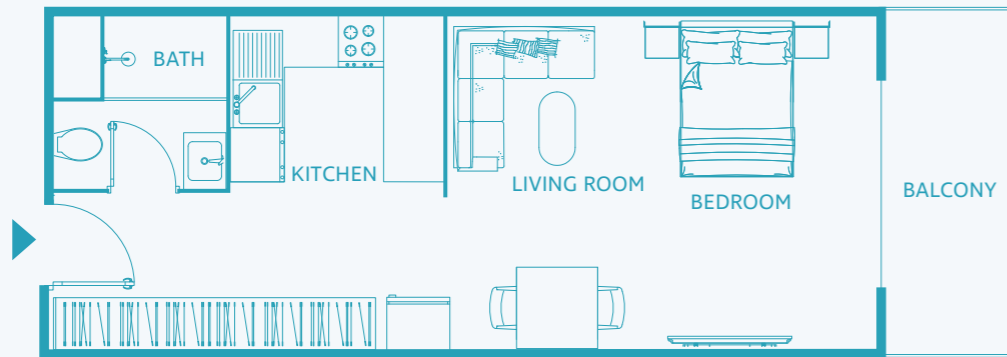

## Studio Apartment TYPE B

UNIT SIZE: from 414 to 713 SQFT

## One Bedroom Apartment TYPE D

UNIT SIZE: from 727 to 1102 SQFT