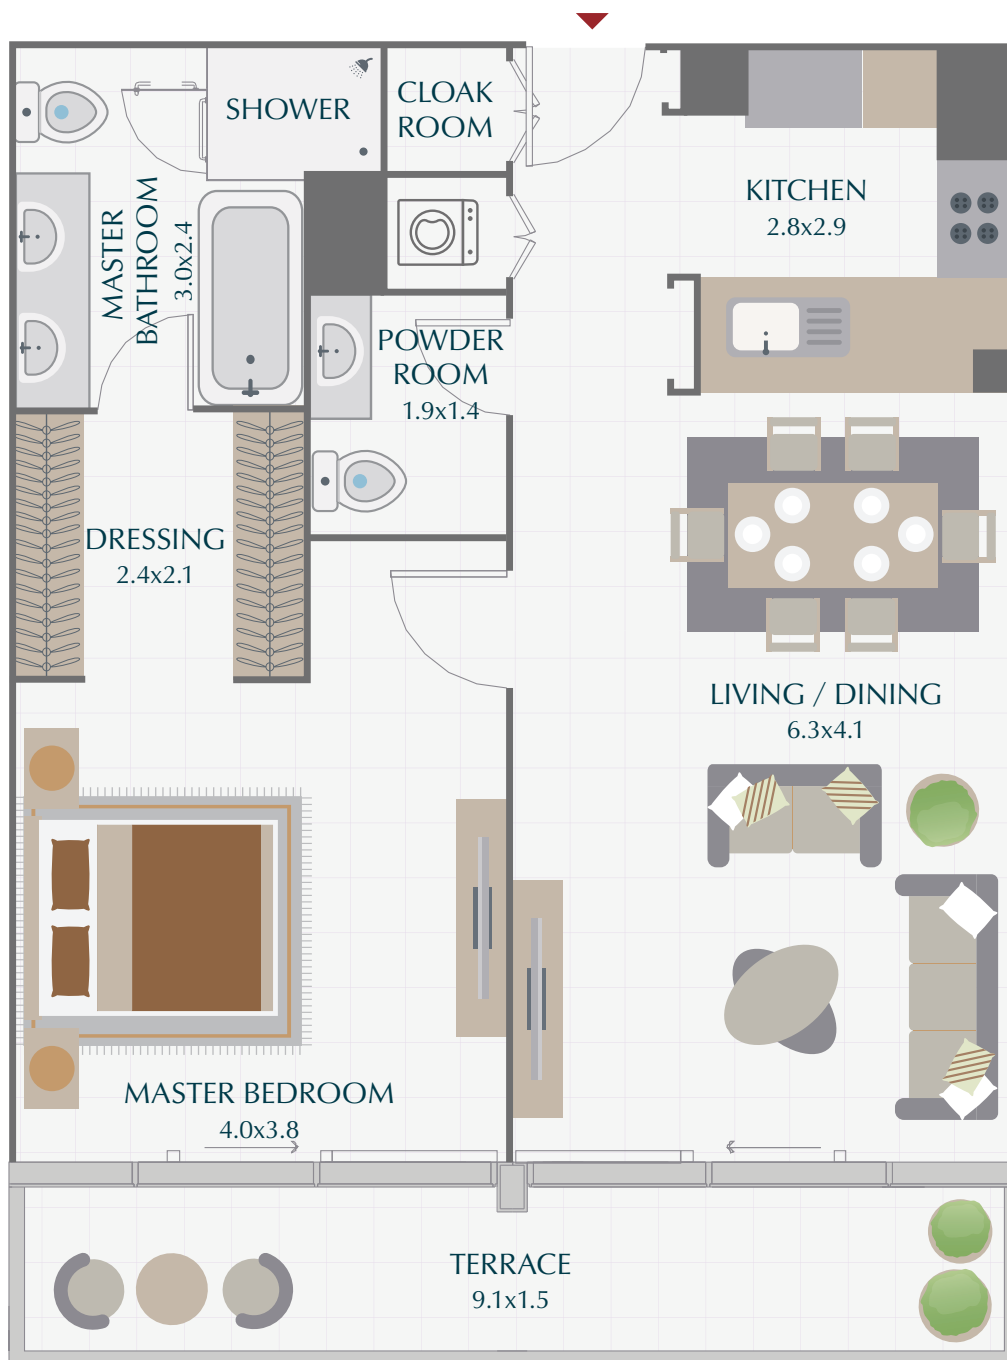

PARK GATE RESIDENCES

1 BR / TYPE 1A

SUITE	851.75 SQ.FT.	79.13 SQ.M.
TERRACE	146.82 SQ.FT.	13.64 SQ.M.
TOTAL	998.57 SQ.FT.	92.77 SQ.M.

PARK GATE RESIDENCES

1 BR / TYPE 4A

SUITE	844.11 SQ.FT.	78.42 SQ.M.
TERRACE	145.42 SQ.FT.	13.51 SQ.M.
TOTAL	989.53 SQ.FT.	91.93 SQ.M.

PARK GATE RESIDENCES

2 BR / TYPE 1A

SUITE	1,365.19 SQ.FT.	126.83 SQ.M.
TERRACE	206.88 SQ.FT.	19.22 SQ.M.
TOTAL	1,572.07 SQ.FT.	146.05 SQ.M.

PARK GATE RESIDENCES

2 BR / TYPE 2A

SUITE	1,413.62 SQ.FT.	131.33 SQ.M.
TERRACE	137.35 SQ.FT.	12.76 SQ.M.
TOTAL	1,550.97 SQ.FT.	144.09 SQ.M.

PARK GATE RESIDENCES

2 BR / TYPE 3A

SUITE	1,462.49 SQ.FT.	135.87 SQ.M.
TERRACE	151.56 SQ.FT.	14.08 SQ.M.
TOTAL	1,614.05 SQ.FT.	149.95 SQ.M.

PARK GATE RESIDENCES

2 BR / TYPE 1A

SUITE	1,365.19 SQ.FT.	126.83 SQ.M.
TERRACE	206.88 SQ.FT.	19.22 SQ.M.
TOTAL	1,572.07 SQ.FT.	146.05 SQ.M.