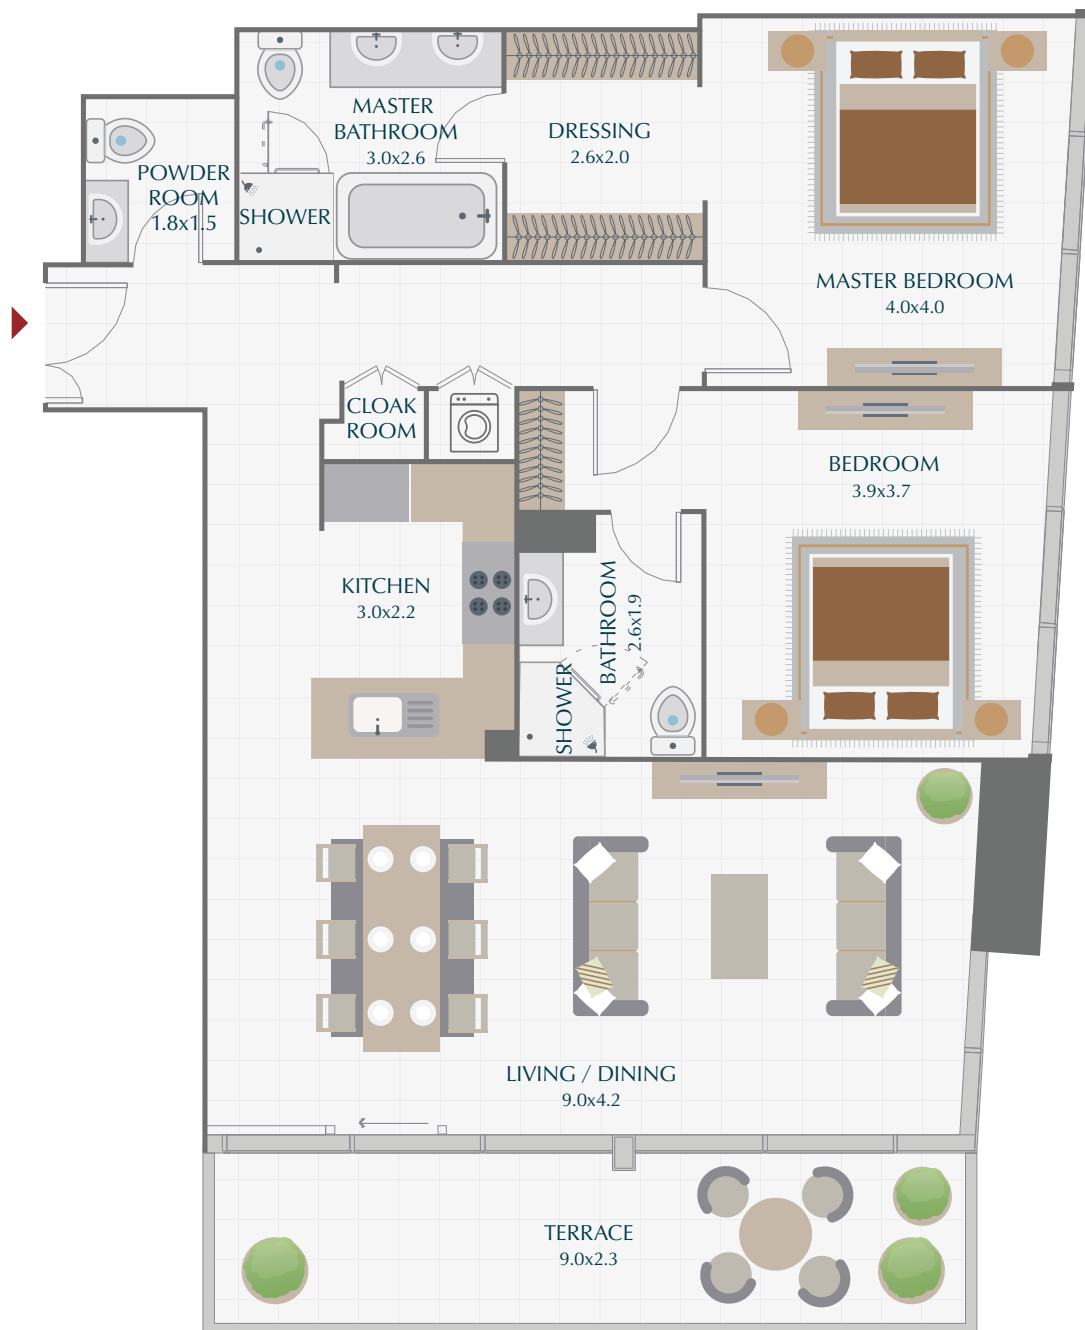

PARK GATE RESIDENCES

1 BR / TYPE 1A

SUITE	851.75 SQ.FT.	79.13 SQ.M.
TERRACE	146.82 SQ.FT.	13.64 SQ.M.
TOTAL	998.57 SQ.FT.	92.77 SQ.M.

PARK GATE RESIDENCES

1 BR / TYPE 4A

SUITE	844.11 SQ.FT.	78.42 SQ.M.
TERRACE	145.42 SQ.FT.	13.51 SQ.M.
TOTAL	989.53 SQ.FT.	91.93 SQ.M.

PARK GATE RESIDENCES

2 BR / TYPE 1A

SUITE	1,365.19 SQ.FT.	126.83 SQ.M.
TERRACE	206.88 SQ.FT.	19.22 SQ.M.
TOTAL	1,572.07 SQ.FT.	146.05 SQ.M.

PARK GATE RESIDENCES

2 BR / TYPE 2A

SUITE	1,413.62 SQ.FT.	131.33 SQ.M.
TERRACE	137.35 SQ.FT.	12.76 SQ.M.
TOTAL	1,550.97 SQ.FT.	144.09 SQ.M.

PARK GATE RESIDENCES

2 BR / TYPE 3A

SUITE	1,462.49 SQ.FT.	135.87 SQ.M.
TERRACE	151.56 SQ.FT.	14.08 SQ.M.
TOTAL	1,614.05 SQ.FT.	149.95 SQ.M.

PARK GATE RESIDENCES

2 BR / TYPE 1A

SUITE	1,365.19 SQ.FT.	126.83 SQ.M.
TERRACE	206.88 SQ.FT.	19.22 SQ.M.
TOTAL	1,572.07 SQ.FT.	146.05 SQ.M.

PARK GATE RESIDENCES

3 BR / TYPE 1A

SUITE	1,790.25 SQ.FT.	166.32 SQ.M.
TERRACE	270.71 SQ.FT.	25.15 SQ.M.
TOTAL	2,060.96 SQ.FT.	191.47 SQ.M.

PARK GATE RESIDENCES

3 BR / TYPE 3A

SUITE	1,816.84 SQ.FT.	168.79 SQ.M.
TERRACE	342.83 SQ.FT.	31.85 SQ.M.
TOTAL	2,159.67 SQ.FT.	200.64 SQ.M.