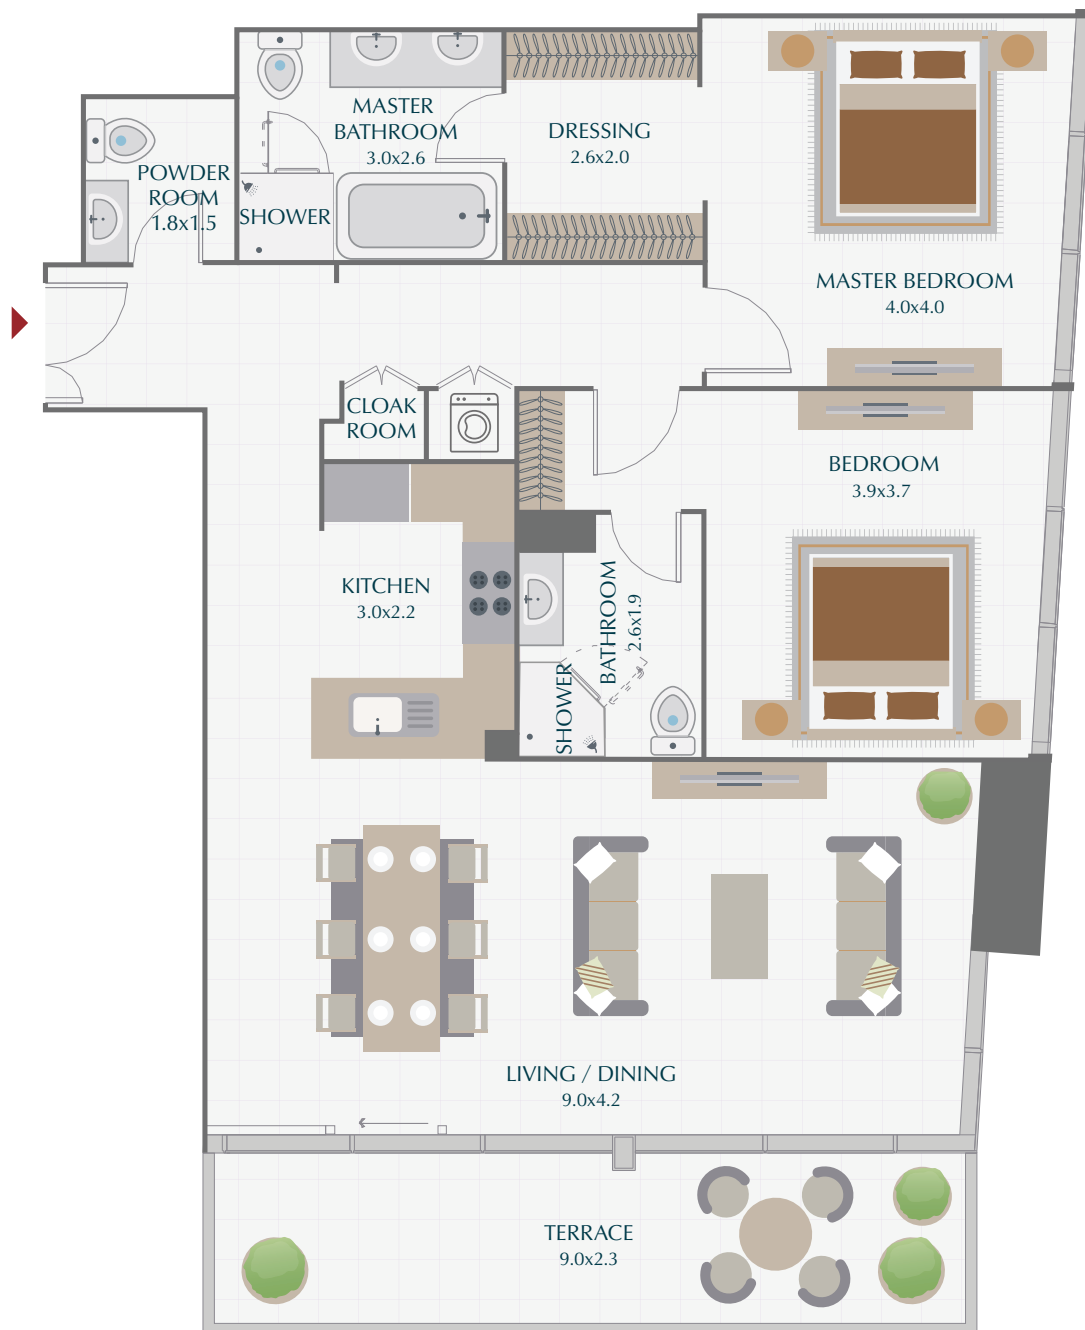

PARK GATE RESIDENCES

1 BR / TYPE 1A

SUITE	851.75 SQ.FT.	79.13 SQ.M.
TERRACE	146.82 SQ.FT.	13.64 SQ.M.
TOTAL	998.57 SQ.FT.	92.77 SQ.M.

PARK GATE RESIDENCES

1 BR / TYPE 4A

SUITE	844.11 SQ.FT.	78.42 SQ.M.
TERRACE	145.42 SQ.FT.	13.51 SQ.M.
TOTAL	989.53 SQ.FT.	91.93 SQ.M.

PARK GATE RESIDENCES

2 BR / TYPE 1A

SUITE	1,365.19 SQ.FT.	126.83 SQ.M.
TERRACE	206.88 SQ.FT.	19.22 SQ.M.
TOTAL	1,572.07 SQ.FT.	146.05 SQ.M.

PARK GATE RESIDENCES

2 BR / TYPE 2A

SUITE	1,413.62 SQ.FT.	131.33 SQ.M.
TERRACE	137.35 SQ.FT.	12.76 SQ.M.
TOTAL	1,550.97 SQ.FT.	144.09 SQ.M.

PARK GATE RESIDENCES

2 BR / TYPE 3A

SUITE	1,462.49 SQ.FT.	135.87 SQ.M.
TERRACE	151.56 SQ.FT.	14.08 SQ.M.
TOTAL	1,614.05 SQ.FT.	149.95 SQ.M.

PARK GATE RESIDENCES

2 BR / TYPE 1A

SUITE	1,365.19 SQ.FT.	126.83 SQ.M.
TERRACE	206.88 SQ.FT.	19.22 SQ.M.
TOTAL	1,572.07 SQ.FT.	146.05 SQ.M.