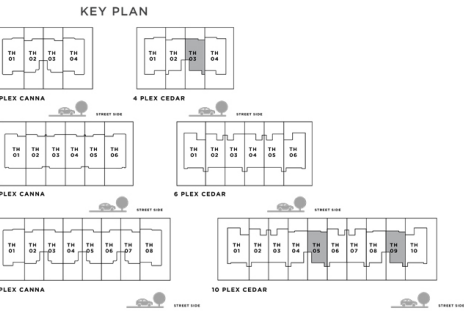

GROUND FLOOR

FIRST FLOOR

NIMA

THE VALLEY

CANNA 3 BEDROOM 1 A

UNIT	TOTAL AREA
PLEX CANNA - TH 02	2232.65 SQFT 207.42 SQM
PLEX CANNA - TH 02	2234.48 SQFT 207.59 SQM
PLEX CANNA - TH 04	2237.60 SQFT 207.88 SQM
PLEX CANNA - TH 06	2237.49 SQFT 207.87 SQM

GROUND FLOOR

FIRST FLOOR

NIMA

THE VALLEY

CANNA 3 BEDROOM 1 A MIRRORED

UNIT	TOTAL AREA	
PLEX CANNA - TH 03	2232.76 SQFT	207.43 SQM
PLEX CANNA - TH 03	2244.06 SQFT	208.48 SQM

GROUND FLOOR

FIRST FLOOR

NIMA

THE VALLEY

CANNA 3 BEDROOM I A MIRRORED

	TOTAL AREA	
1 PLEX CANNA - TH 05	2237.60 SQFT	207.88 SQM
1 PLEX CANNA - TH 07	2234.48 SQFT	207.59 SQM

GROUND FLOOR

FIRST FLOOR

NIMA

THE VALLEY

CEDAR 3 BEDROOM | A MIRRORED

UNIT	TOTAL AREA	
PLEX CEDAR - TH 03	2363.75 SQFT	219.60 SQM
PLEX CEDAR - TH 05	2420.59 SQFT	224.88 SQM
PLEX CEDAR - TH 09	2377.75 SQFT	220.90 SQM

GROUND FLOOR

FIRST FLOOR

NIMA