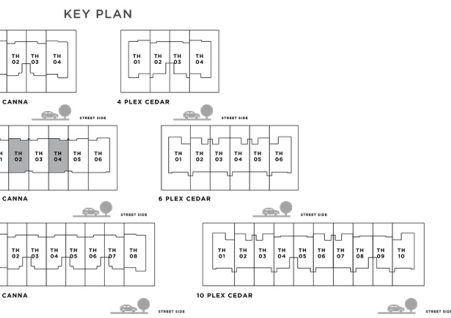

THE VALLEY

CEDAR 3 BEDROOM I B

UNIT	TOTAL AREA	
5 PLEX CEDAR - TH 02	2347.93 SQFT	218.13 SQM
5 PLEX CEDAR - TH 04	2347.39 SQFT	218.08 SQM
10 PLEX CEDAR - TH 02	2345.99 SQFT	217.95 SQM
10 PLEX CEDAR - TH 06	2390.45 SQFT	222.08 SQM

GROUND FLOOR

FIRST FLOOR

NIMA

THE VALLEY

CANNA 3 BEDROOM I B

	TOTAL AREA	
PLEX CANNA - TH 02	2442.22 SQFT	226.89 SQM
PLEX CANNA - TH 04	2442.22 SQFT	226.89 SQM

GROUND FLOOR

FIRST FLOOR