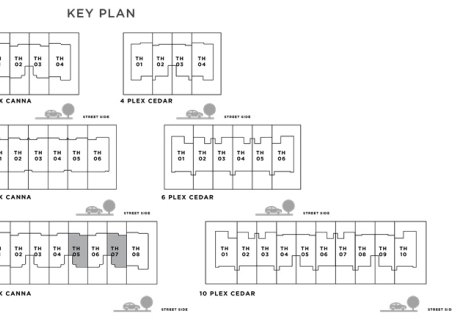

GROUND FLOOR

FIRST FLOOR

NIMA

THE VALLEY

CANNA 3 BEDROOM 1 A

UNIT	TOTAL AREA
PLEX CANNA - TH 02	2232.65 SQFT 207.42 SQM
PLEX CANNA - TH 02	2234.48 SQFT 207.59 SQM
PLEX CANNA - TH 04	2237.60 SQFT 207.88 SQM
PLEX CANNA - TH 06	2237.49 SQFT 207.87 SQM

GROUND FLOOR

FIRST FLOOR

NIMA

THE VALLEY

CANNA 3 BEDROOM 1 A MIRRORED

UNIT	TOTAL AREA	
PLEX CANNA - TH 03	2232.76 SQFT	207.43 SQM
PLEX CANNA - TH 03	2244.06 SQFT	208.48 SQM

GROUND FLOOR

FIRST FLOOR

NIMA

THE VALLEY

CANNA 3 BEDROOM I A MIRRORED

	TOTAL AREA	
1 PLEX CANNA - TH 05	2237.60 SQFT	207.88 SQM
1 PLEX CANNA - TH 07	2234.48 SQFT	207.59 SQM

GROUND FLOOR

FIRST FLOOR

NIMA

THE VALLEY