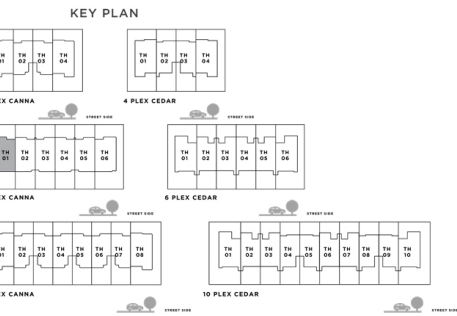

NIMA

THE VALLEY

CANNA 4 BEDROOM I B

UNIT	TOTAL AREA
PLEX CANNA - TH 01	2546.95 SQFT 236.62 SQM

GROUND FLOOR