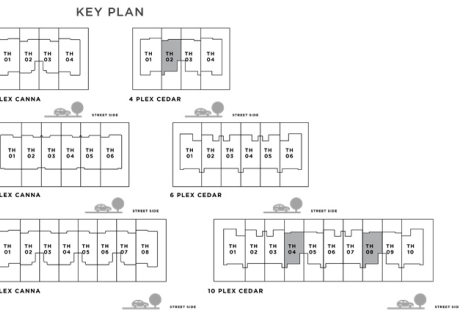

Nima The Valley - Townhouse

NIMA

THE VALLEY

CEDAR 3 BEDROOM 1 A

UNIT	TOTAL AREA	
PLEX CEDAR - TH 02	2363.75 SQFT	219.60 SQM
PLEX CEDAR - TH 04	2377.21 SQFT	220.85 SQM
PLEX CEDAR - TH 08	2377.21 SQFT	220.85 SQM

GROUND FLOOR

FIRST FLOOR

NIMA

THE VALLEY

CANNA 3 BEDROOM 1 A

UNIT	TOTAL AREA
PLEX CANNA - TH 02	2232.65 SQFT 207.42 SQM
PLEX CANNA - TH 02	2234.48 SQFT 207.59 SQM
PLEX CANNA - TH 04	2237.60 SQFT 207.88 SQM
PLEX CANNA - TH 06	2237.49 SQFT 207.87 SQM

GROUND FLOOR

FIRST FLOOR

NIMA

THE VALLEY

CANNA 3 BEDROOM 1 A MIRRORED

UNIT	TOTAL AREA	
PLEX CANNA - TH 03	2232.76 SQFT	207.43 SQM
PLEX CANNA - TH 03	2244.06 SQFT	208.48 SQM

GROUND FLOOR

FIRST FLOOR