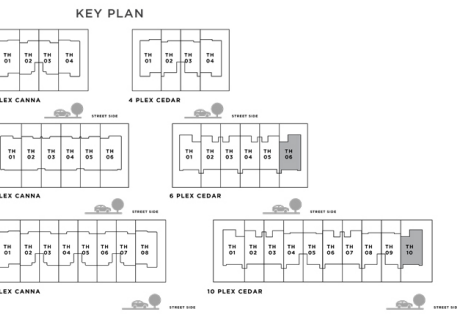

CANNA 4 BEDROOM I B MIRRORED

UNIT TOTAL AREA
PLEX CANNA - TH 06 2546.95 SQFT 236.62 SQM

GROUND FLOOR

FIRST FLOOR

NIMA

THE VALLEY

CEDAR 4 BEDROOM I B MIRRORED

UNIT	TOTAL AREA	
PLEX CEDAR - TH 06	2600.13 SQFT	241.56 SQM
PLEX CEDAR - TH 10	2600.56 SQFT	241.60 SQM