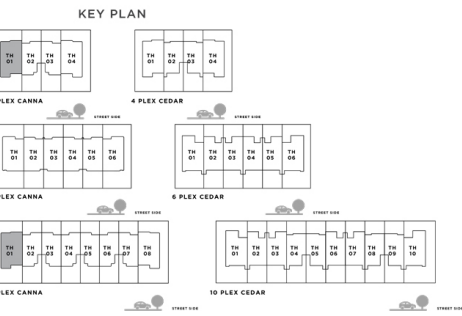

GROUND FLOOR

FIRST FLOOR

NIMA

THE VALLEY

CANNA 3 BEDROOM I B MIRRORED

UNIT	TOTAL AREA	
6 PLEX CANNA - TH 03	2442.22 SQFT	226.89 SQM
6 PLEX CANNA - TH 05	2442.22 SQFT	226.89 SQM

GROUND FLOOR

FIRST FLOOR

NIMA

THE VALLEY

CEDAR 4 BEDROOM 1 A

UNIT TOTAL AREA
PLEX CEDAR - TH 01 2635.86 SQFT 244.88 SQM

KEY PLAN

GROUND FLOOR

FIRST FLOOR

NIMA

THE VALLEY

CANNA 4 BEDROOM 1 A

UNIT	TOTAL AREA	
PLEX CANNA - TH 01	2683.33 SQFT	249.29 SQM
PLEX CANNA - TH 01	2683.33 SQFT	249.29 SQM

GROUND FLOOR

FIRST FLOOR

NIMA

THE VALLEY

CEDAR 4 BEDROOM I A MIRRORED