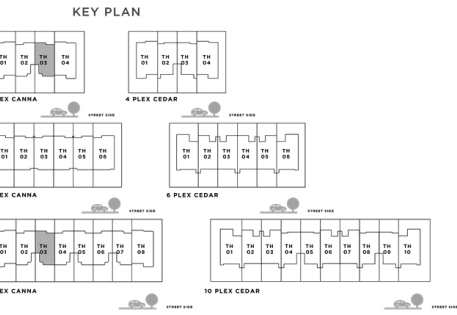

GROUND FLOOR

FIRST FLOOR

NIMA

THE VALLEY

CANNA 3 BEDROOM 1 A

UNIT	TOTAL AREA
PLEX CANNA - TH 02	2232.65 SQFT 207.42 SQM
PLEX CANNA - TH 02	2234.48 SQFT 207.59 SQM
PLEX CANNA - TH 04	2237.60 SQFT 207.88 SQM
PLEX CANNA - TH 06	2237.49 SQFT 207.87 SQM

GROUND FLOOR

FIRST FLOOR

NIMA

THE VALLEY

CANNA 3 BEDROOM 1 A MIRRORED

UNIT	TOTAL AREA	
PLEX CANNA - TH 03	2232.76 SQFT	207.43 SQM
PLEX CANNA - TH 03	2244.06 SQFT	208.48 SQM

GROUND FLOOR

FIRST FLOOR

NIMA

THE VALLEY

CANNA 3 BEDROOM I A MIRRORED

	TOTAL AREA	
1 PLEX CANNA - TH 05	2237.60 SQFT	207.88 SQM
1 PLEX CANNA - TH 07	2234.48 SQFT	207.59 SQM

GROUND FLOOR

FIRST FLOOR

NIMA

THE VALLEY