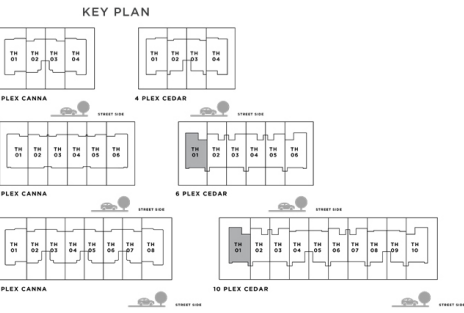

GROUND FLOOR

FIRST FLOOR

NIMA

THE VALLEY

CEDAR 4 BEDROOM | B

UNIT	TOTAL AREA	
PLEX CEDAR - TH 01	2600.13 SQFT	241.56 SQM
0 PLEX CEDAR - TH 01	2598.94 SQFT	241.45 SQM

GROUND FLOOR

FIRST FLOOR