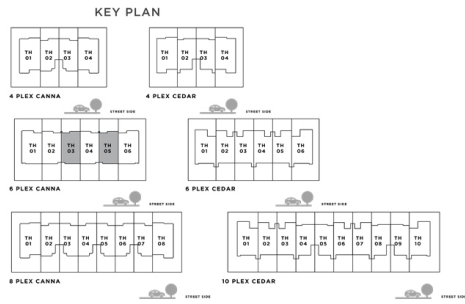

GROUND FLOOR

FIRST FLOOR

NIMA

THE VALLEY

CANNA 3 BEDROOM I B MIRRORED

UNIT	TOTAL AREA	
6 PLEX CANNA - TH 03	2442.22 SQFT	226.89 SQM
6 PLEX CANNA - TH 05	2442.22 SQFT	226.89 SQM

GROUND FLOOR

FIRST FLOOR