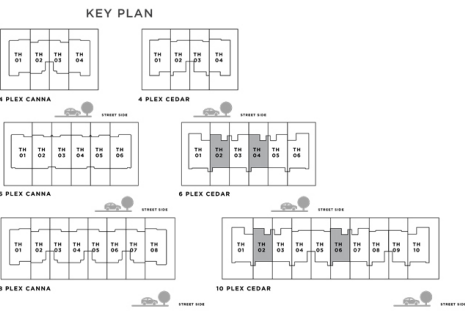

CEDAR 3 BEDROOM | A MIRRORED

UNIT	TOTAL AREA	
PLEX CEDAR - TH 03	2363.75 SQFT	219.60 SQM
PLEX CEDAR - TH 05	2420.59 SQFT	224.88 SQM
PLEX CEDAR - TH 09	2377.75 SQFT	220.90 SQM

GROUND FLOOR

FIRST FLOOR

NIMA

THE VALLEY

CEDAR 3 BEDROOM I B

UNIT	TOTAL AREA	
5 PLEX CEDAR - TH 02	2347.93 SQFT	218.13 SQM
5 PLEX CEDAR - TH 04	2347.39 SQFT	218.08 SQM
10 PLEX CEDAR - TH 02	2345.99 SQFT	217.95 SQM
10 PLEX CEDAR - TH 06	2390.45 SQFT	222.08 SQM

GROUND FLOOR

FIRST FLOOR

NIMA

THE VALLEY

CANNA 3 BEDROOM I B

	TOTAL AREA	
PLEX CANNA - TH 02	2442.22 SQFT	226.89 SQM
PLEX CANNA - TH 04	2442.22 SQFT	226.89 SQM

GROUND FLOOR

FIRST FLOOR