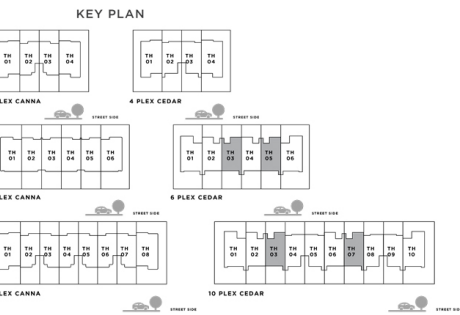

NIMA

THE VALLEY

CEDAR 3 BEDROOM 1 B MIRRORED

UNIT	TOTAL AREA	
PLEX CEDAR - TH 03	2347.39 SQFT	218.08 SQM
PLEX CEDAR - TH 05	2347.93 SQFT	218.13 SQM
PLEX CEDAR - TH 03	2346.85 SQFT	218.03 SQM
PLEX CEDAR - TH 07	2346.85 SQFT	218.03 SQM

GROUND FLOOR