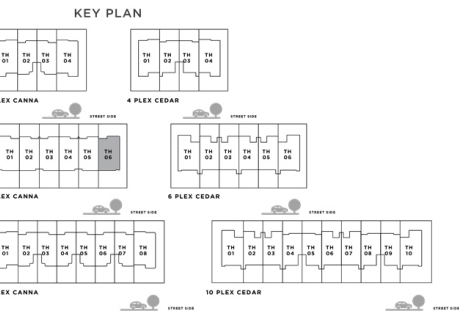

NIMA

THE VALLEY

CANNA 4 BEDROOM I B MIRRORED

UNIT TOTAL AREA
PLEX CANNA - TH 06 2546.95 SQFT 236.62 SQM

GROUND FLOOR