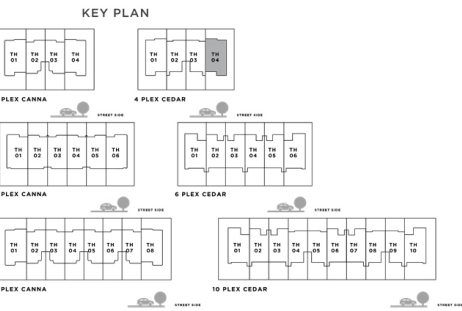

NIMA

THE VALLEY

CEDAR 4 BEDROOM I A MIRRORED

UNIT TOTAL AREA
PLEX CEDAR - TH 04 2635.86 SQFT 244.88 SQM