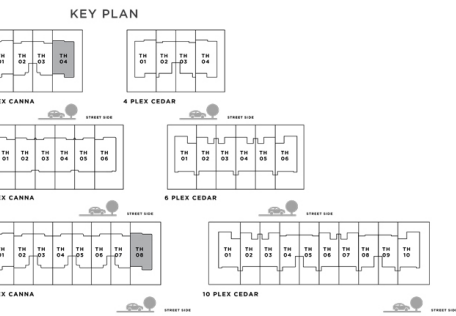

GROUND FLOOR

FIRST FLOOR

NIMA

THE VALLEY

CEDAR 4 BEDROOM | B

UNIT	TOTAL AREA	
PLEX CEDAR - TH 01	2600.13 SQFT	241.56 SQM
0 PLEX CEDAR - TH 01	2598.94 SQFT	241.45 SQM

GROUND FLOOR

FIRST FLOOR