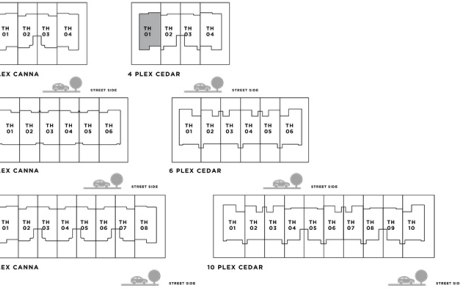

GROUND FLOOR

FIRST FLOOR

NIMA

THE VALLEY

CANNA 3 BEDROOM I B MIRRORED

UNIT	TOTAL AREA	
6 PLEX CANNA - TH 03	2442.22 SQFT	226.89 SQM
6 PLEX CANNA - TH 05	2442.22 SQFT	226.89 SQM

GROUND FLOOR

FIRST FLOOR

NIMA

THE VALLEY

CEDAR 4 BEDROOM 1 A

UNIT TOTAL AREA
PLEX CEDAR - TH 01 2635.86 SQFT 244.88 SQM

KEY PLAN

GROUND FLOOR

FIRST FLOOR

NIMA