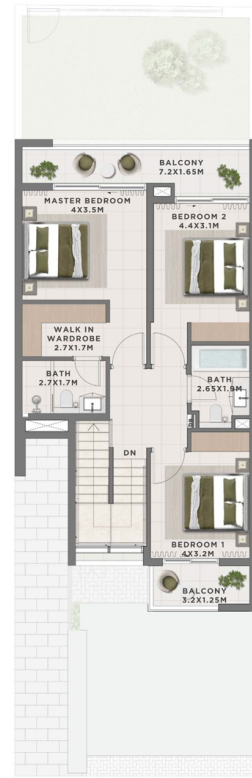

GROUND FLOOR

FIRST FLOOR

NIMA

THE VALLEY

CANNA 3 BEDROOM 1 A MIRRORED

UNIT	TOTAL AREA	
PLEX CANNA - TH 03	2232.76 SQFT	207.43 SQM
PLEX CANNA - TH 03	2244.06 SQFT	208.48 SQM

GROUND FLOOR

FIRST FLOOR

NIMA

THE VALLEY

CANNA 3 BEDROOM I A MIRRORED

	TOTAL AREA	
1 PLEX CANNA - TH 05	2237.60 SQFT	207.88 SQM
1 PLEX CANNA - TH 07	2234.48 SQFT	207.59 SQM

GROUND FLOOR

FIRST FLOOR

NIMA

THE VALLEY

CEDAR 3 BEDROOM | A MIRRORED

UNIT	TOTAL AREA	
PLEX CEDAR - TH 03	2363.75 SQFT	219.60 SQM
PLEX CEDAR - TH 05	2420.59 SQFT	224.88 SQM
PLEX CEDAR - TH 09	2377.75 SQFT	220.90 SQM

GROUND FLOOR

FIRST FLOOR

NIMA

THE VALLEY

CEDAR 3 BEDROOM I B

UNIT	TOTAL AREA	
5 PLEX CEDAR - TH 02	2347.93 SQFT	218.13 SQM
5 PLEX CEDAR - TH 04	2347.39 SQFT	218.08 SQM
10 PLEX CEDAR - TH 02	2345.99 SQFT	217.95 SQM
10 PLEX CEDAR - TH 06	2390.45 SQFT	222.08 SQM