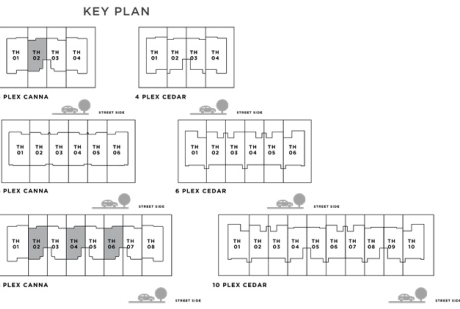

GROUND FLOOR

FIRST FLOOR

NIMA

THE VALLEY

CANNA 3 BEDROOM 1 A

UNIT	TOTAL AREA
PLEX CANNA - TH 02	2232.65 SQFT 207.42 SQM
PLEX CANNA - TH 02	2234.48 SQFT 207.59 SQM
PLEX CANNA - TH 04	2237.60 SQFT 207.88 SQM
PLEX CANNA - TH 06	2237.49 SQFT 207.87 SQM

GROUND FLOOR

FIRST FLOOR

NIMA

THE VALLEY

CANNA 3 BEDROOM 1 A MIRRORED

UNIT	TOTAL AREA	
PLEX CANNA - TH 03	2232.76 SQFT	207.43 SQM
PLEX CANNA - TH 03	2244.06 SQFT	208.48 SQM

GROUND FLOOR

FIRST FLOOR

NIMA

THE VALLEY

CANNA 3 BEDROOM I A MIRRORED

	TOTAL AREA	
1 PLEX CANNA - TH 05	2237.60 SQFT	207.88 SQM
1 PLEX CANNA - TH 07	2234.48 SQFT	207.59 SQM

GROUND FLOOR

FIRST FLOOR

NIMA

THE VALLEY