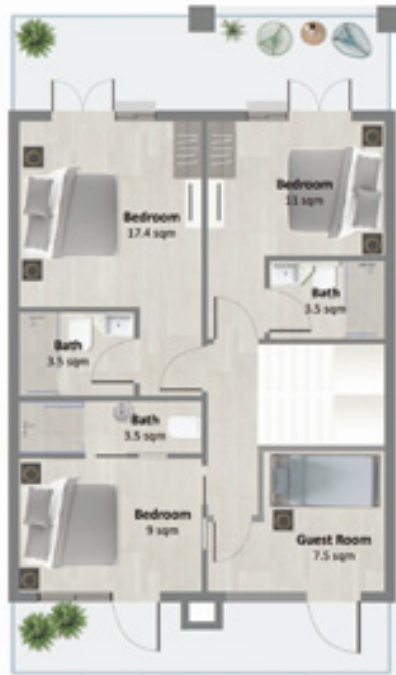

Oasis Residences One

1 Bedroom - Type A

Suite	51 sqm
Balcony	11.5 sqm
Total	62.5 sqm

Skyhome

Suite	64.4 sqm
Balcony	14.2 sqm
Patio	3.1 sqm
Top Terrace Area	29.5 sqm
Total	111.2 sqm

Townhouse - Type A

Suite	63.8 sqm
Balcony	10 sqm
Total	73.8 sqm

2 Bedroom

Suite	76.4 sqm
Balcony	18.5 sqm
Total	94.9 sqm

Townhouse 3 Bedroom Plus Maids Room

Suite	127.6sqm
Balcony	20.sqm
Total	147.6 sqm

Skyhome 4 Bedroom Plus Maids room

Suite	128.0 sqm
Balcony	28.4 sqm
Patio	6.2sqm
Top Terrace Area	59 sqm
Total	222.40 sqm

Executive Studio

Suite	32.6 sqm
Balcony	3.5 sqm
Total	36.1 sqm