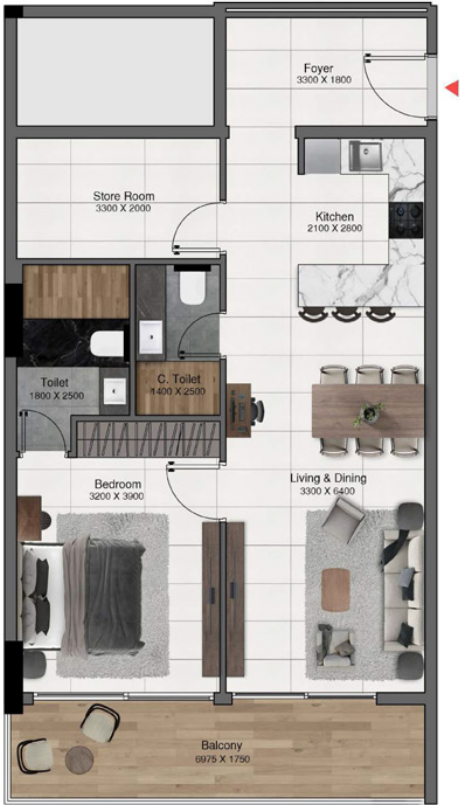

Level 01

I BEDROOM APARTMENT

TYPE 2F

	Sizes (Sq. m.)	Sizes (Sq. ft.)
Apartment	63.6	684.5
Balcony area	9	96.8
Total area	72.6	781.4

Level 02 & 03

1 BHK APARTMENT

TYPE 2G

	Sizes (Sq. m.)	Sizes (Sq. ft.)
Apartment	60.5	651.2
Balcony area	5.8	62.4
Total area	66.3	713.6

Level 02 & 03

Level 04

Level 05

1 BEDROOM APARTMENT TYPE 2H

	Sizes (Sq. m.)	Sizes (Sq. ft.)
Apartment	72	775
Balcony area	10.5	113
Total area	82.5	888

Level 02 & 03

1 BEDROOM APARTMENT TYPE 2I

	Sizes (Sq. m.)	Sizes (Sq. ft.)
Apartment	72.1	776
Balcony area	11.9	128
Total area	84	904.1

Level 01

1 BEDROOM APARTMENT TYPE 2J

	Sizes (Sq. m.)	Sizes (Sq. ft.)
Apartment	72	775
Balcony area	10.5	113
Total area	82.5	888

Level 02 & 03

1 BEDROOM APARTMENT TYPE 2K

	Sizes (Sq. m.)	Sizes (Sq. ft.)
Apartment	72.1	776
Balcony area	16.8	180.8
Total area	88.9	956.9

Level 01

1 BEDROOM APARTMENT TYPE 3

	Sizes (Sq. m.)	Sizes (Sq. ft.)
Apartment	71.6	770.6
Balcony area	16.3	175.45
Total area	88	947.2

Level G

1 BEDROOM APARTMENT TYPE 3A

	Sizes (Sq. m.)	Sizes (Sq. ft.)
Apartment	72.1	776
Balcony area	21.6	232.5
Total area	93.8	1009.6