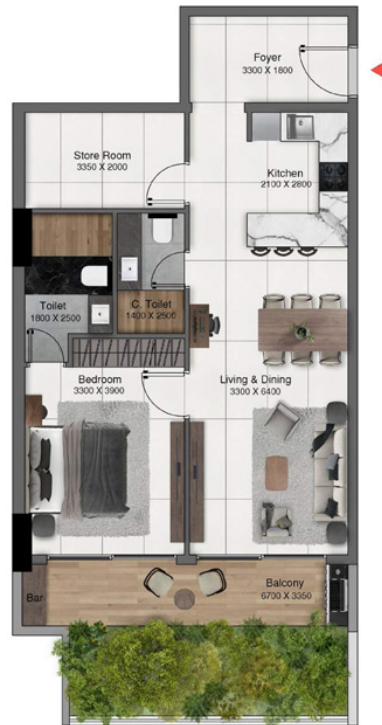

Level 01

1 BEDROOM APARTMENT TYPE 2J

	Sizes (Sq. m.)	Sizes (Sq. ft.)
Apartment	72	775
Balcony area	10.5	113
Total area	82.5	888

Level 02 & 03

1 BEDROOM APARTMENT TYPE 2K

	Sizes (Sq. m.)	Sizes (Sq. ft.)
Apartment	72.1	776
Balcony area	16.8	180.8
Total area	88.9	956.9

Level 01

1 BEDROOM APARTMENT TYPE 3

	Sizes (Sq. m.)	Sizes (Sq. ft.)
Apartment	71.6	770.6
Balcony area	16.3	175.45
Total area	88	947.2

Level G

1 BEDROOM APARTMENT TYPE 3A

	Sizes (Sq. m.)	Sizes (Sq. ft.)
Apartment	72.1	776
Balcony area	21.6	232.5
Total area	93.8	1009.6

2 BEDROOM APARTMENT TYPE 4

	Sizes (Sq. m.)	Sizes (Sq. ft.)
Apartment	88.7	954.7
Balcony area	89.4	962.2
Total area	178.1	1917

Level G

2 BEDROOM APARTMENT TYPE 4A

	Sizes (Sq. m.)	Sizes (Sq. ft.)
Apartment	88.1	948.3
Balcony area	66.4	714.7
Total area	154.6	1664.1