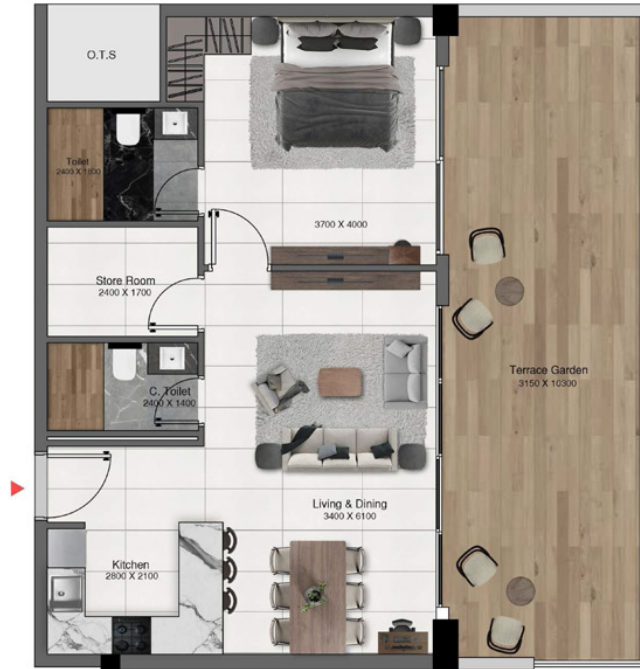

1 BEDROOM APARTMENT TYPE 6A

	Sizes (Sq. m.)	Sizes (Sq. ft.)
Apartment	62.8	675.9
Balcony area	33.5	360.5
Total area	96.4	1037.6