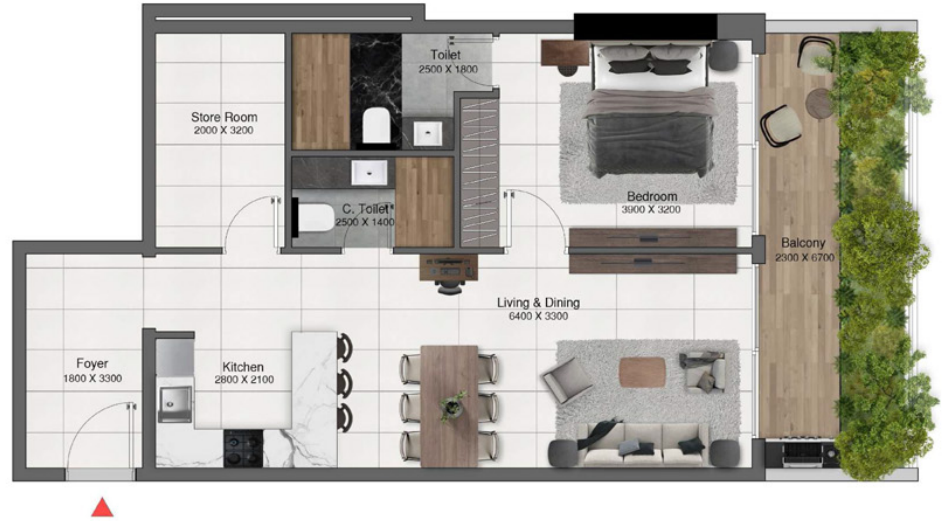

Level 01

1 BEDROOM APARTMENT TYPE 2J

	Sizes (Sq. m.)	Sizes (Sq. ft.)
Apartment	72	775
Balcony area	10.5	113
Total area	82.5	888

Level 02 & 03

1 BEDROOM APARTMENT TYPE 2K

	Sizes (Sq. m.)	Sizes (Sq. ft.)
Apartment	72.1	776
Balcony area	16.8	180.8
Total area	88.9	956.9

Level 01

1 BEDROOM APARTMENT TYPE 3

	Sizes (Sq. m.)	Sizes (Sq. ft.)
Apartment	71.6	770.6
Balcony area	16.3	175.45
Total area	88	947.2

Level G

1 BEDROOM APARTMENT TYPE 3A

	Sizes (Sq. m.)	Sizes (Sq. ft.)
Apartment	72.1	776
Balcony area	21.6	232.5
Total area	93.8	1009.6

2 BEDROOM APARTMENT TYPE 4

	Sizes (Sq. m.)	Sizes (Sq. ft.)
Apartment	88.7	954.7
Balcony area	89.4	962.2
Total area	178.1	1917

Level G

2 BEDROOM APARTMENT TYPE 4A

	Sizes (Sq. m.)	Sizes (Sq. ft.)
Apartment	88.1	948.3
Balcony area	66.4	714.7
Total area	154.6	1664.1