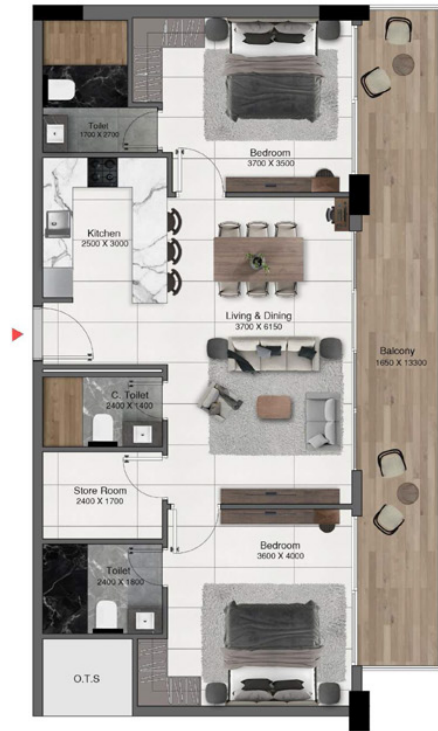

Level 04

Level 05

2 BEDROOM APARTMENT

TYPE 7

	Sizes (Sq. m.)	Sizes (Sq. ft.)
Apartment	86	925.6
Balcony area	45.35	488.1
Total area	131.4	1414.3

Level 04

2 BEDROOM APARTMENT TYPE 7A

	Sizes (Sq. m.)	Sizes (Sq. ft.)
Apartment	86	925.6
Balcony area	22	236.8
Total area	108	1162.5

Level 04

2 BEDROOM APARTMENT TYPE 8

	Sizes (Sq. m.)	Sizes (Sq. ft.)
Apartment	89	957.9
Balcony area	11.8	127
Total area	100.9	1086

Level 02 & 03

Level 04

Level 05

CONTACT US

Call Us [+971 4 248 3400](tel:+97142483400)