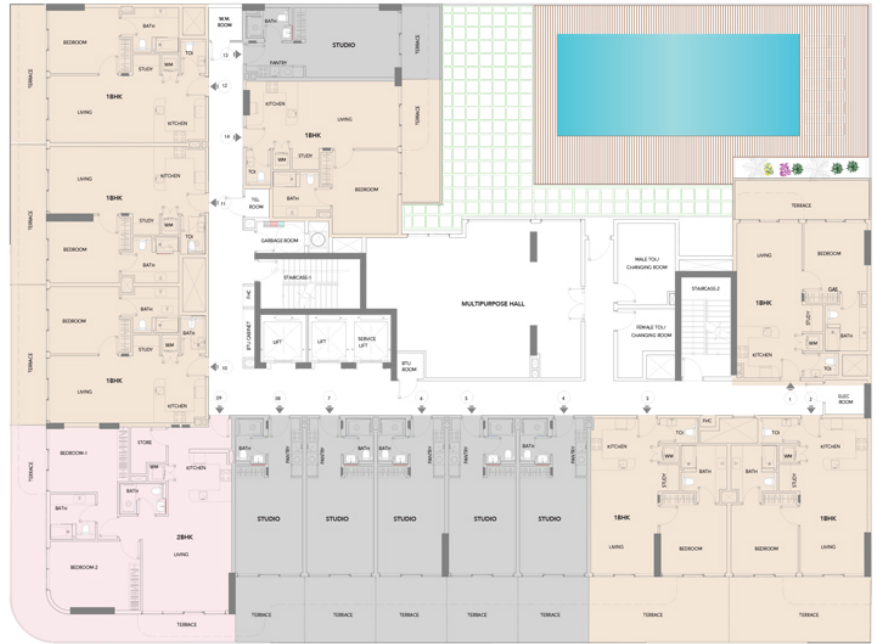

# Pearl House 3 at JVC - Apartment

Pearl House III

Floor Plans  
10<sup>TH</sup> TO 11<sup>TH</sup>

- STUDIO APARTMENT
- 1 BHK APARTMENT
- 2 BHK APARTMENT

## Floor Plans 1<sup>ST</sup> FLOOR

- STUDIO APARTMENT
- 1 BHK APARTMENT
- 2 BHK APARTMENT

## Floor Plans 2<sup>ND</sup> TO 8<sup>TH</sup>

- STUDIO APARTMENT
- 1 BHK APARTMENT
- 2 BHK APARTMENT

## Floor Plans GROUND FLOOR

■ SHOW ROOM